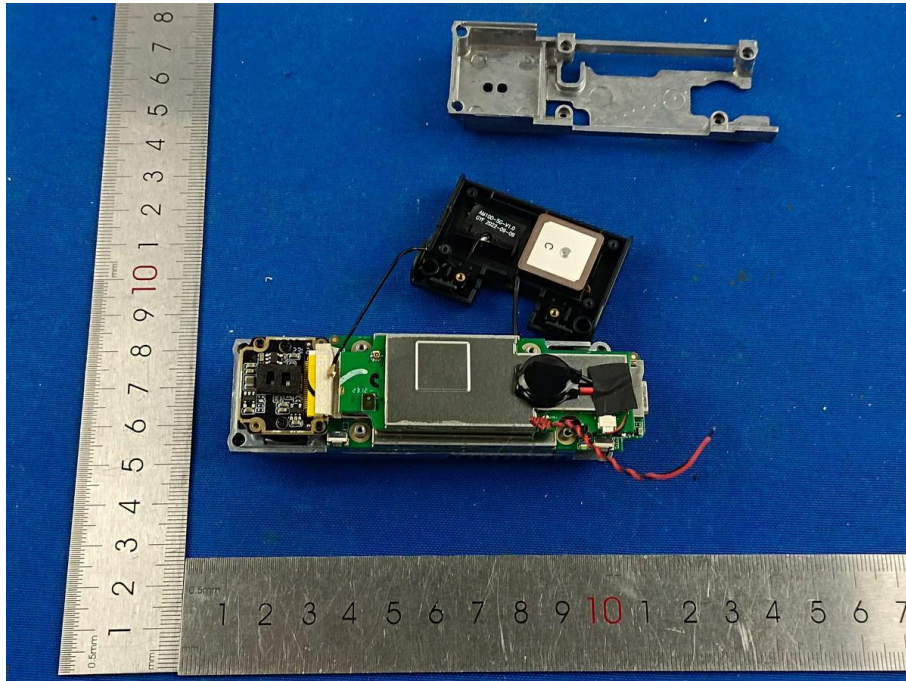

## Photographs of the EUT (Internal Photos)

Model: LD06-2CH

BT/5G Wi-Fi  
ANT