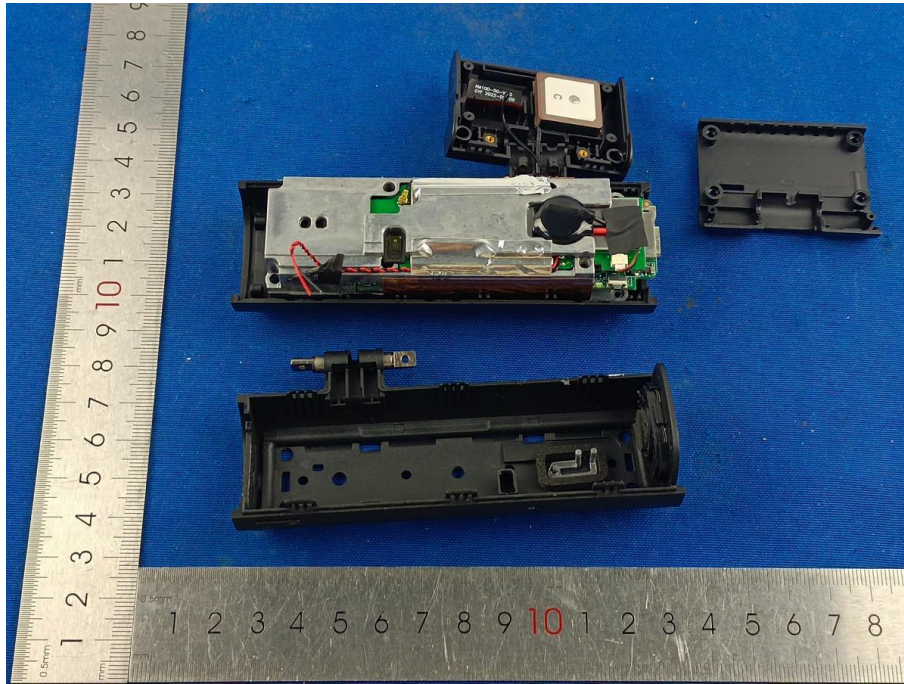

## Photographs of the EUT (Internal Photos)

Model: LD06-2CH

BT/5G Wi-Fi  
ANT