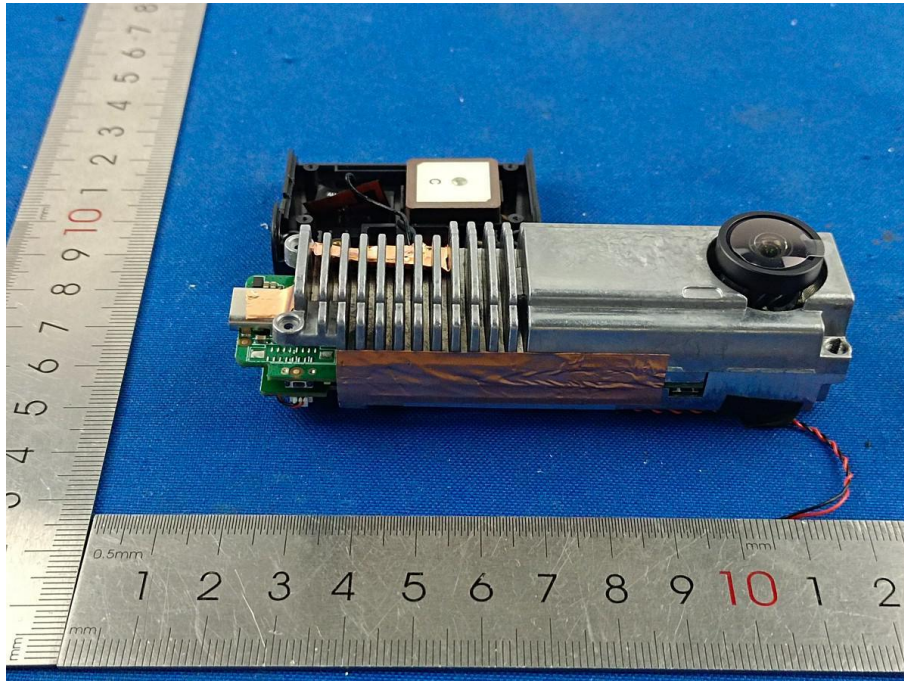

## Photographs of the EUT (Internal Photos)

Model: LD06-2CH

BT/5G Wi-Fi  
ANT