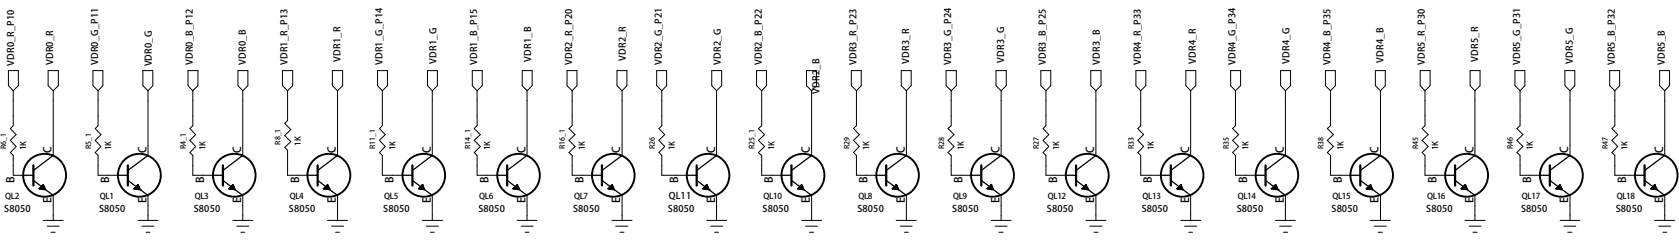

DF98-BYK916+BK3632  
 DATE:2023/11/27  
 REV:1.0

DF98-BYK916+BK3632  
 DATE:2023/11/27  
 REV:1.0

DF98-BYK916+BK3632  
 DATE:2023/11/27  
 REV:1.0

留蓝牙认证测试点

DF98-BYK916+BK3632

DATE:2023/11/27

REV:1.0