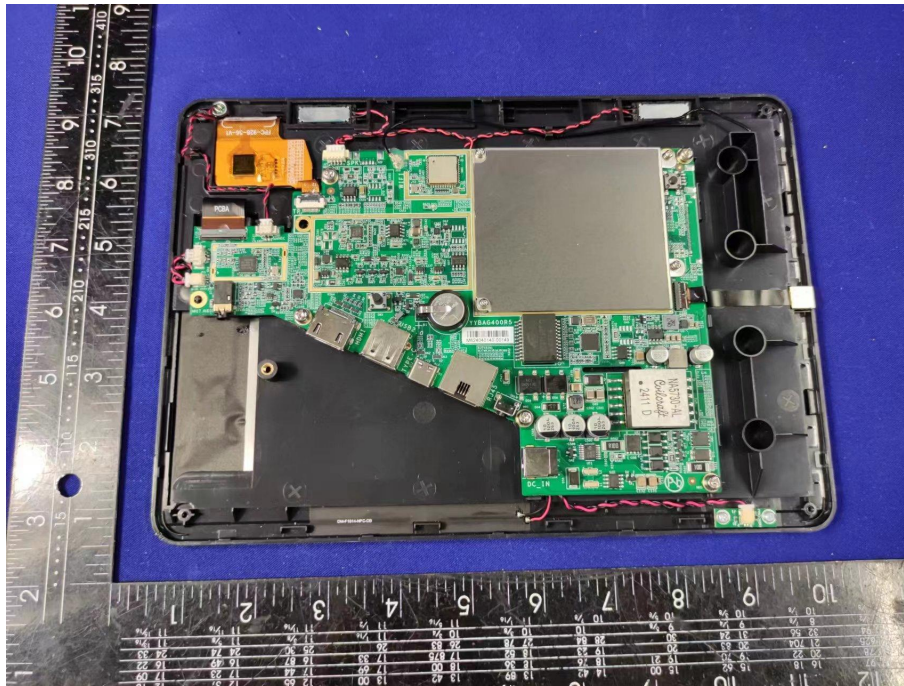

EUT INTERNAL PHOTOGRAPHS

WIFI/BT Antenna