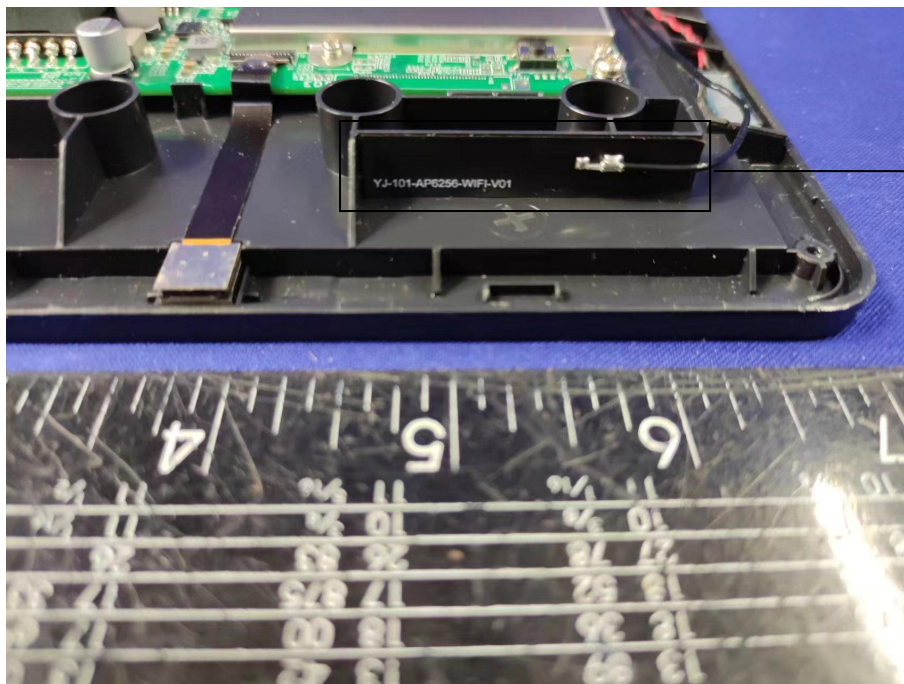

EUT INTERNAL PHOTOGRAPHS

WIFI/BT Antenna