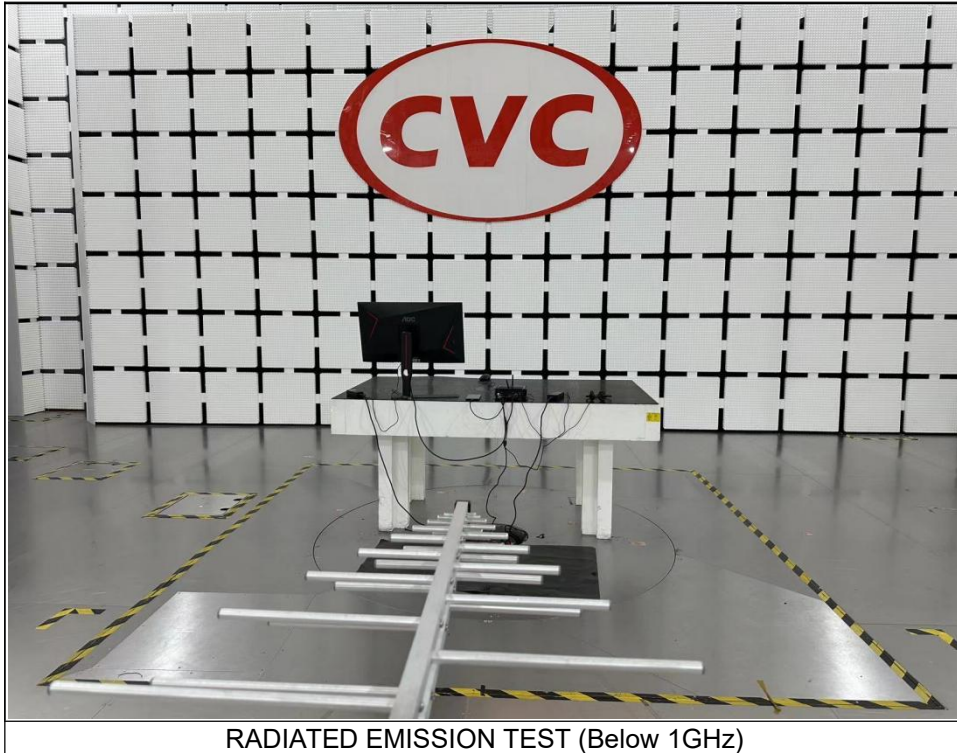

CONDUCTED EMISSION TEST

CONDUCTED EMISSION TEST

FCCSZ2024-0004-EUT

RADIATED EMISSION TEST (Below 1GHz)

RADIATED EMISSION TEST (1-18GHz)

RADIATED EMISSION TEST (18-40GHz)