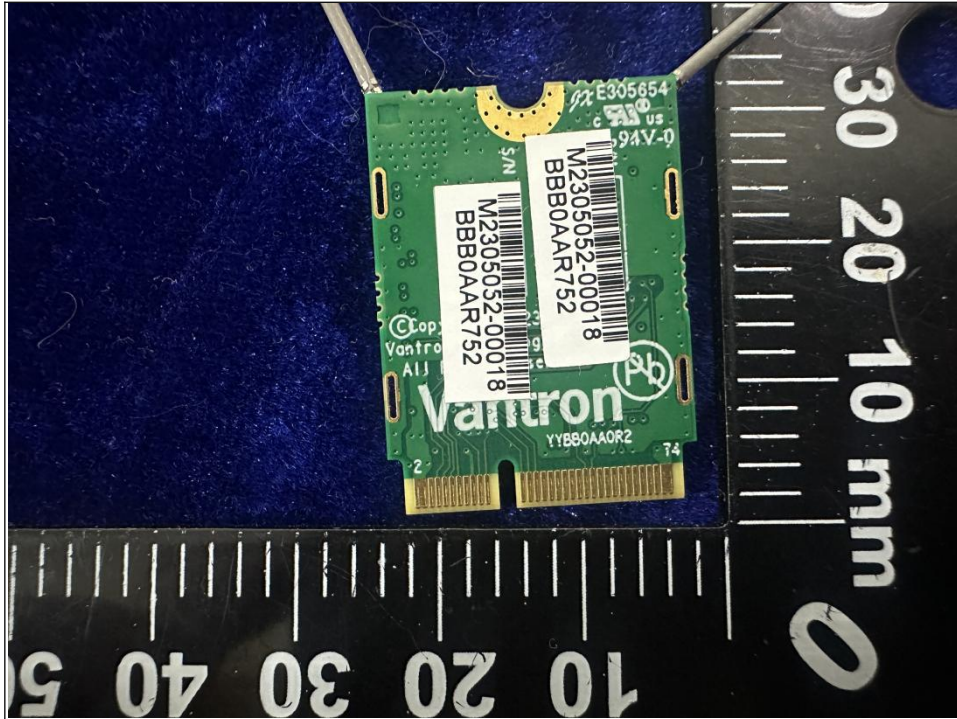

PHOTOGRAPHS OF THE EUT

ANT1:BT&WiFi

ANT2:WiFi

FCCSZ2023-0022-E

Antenna