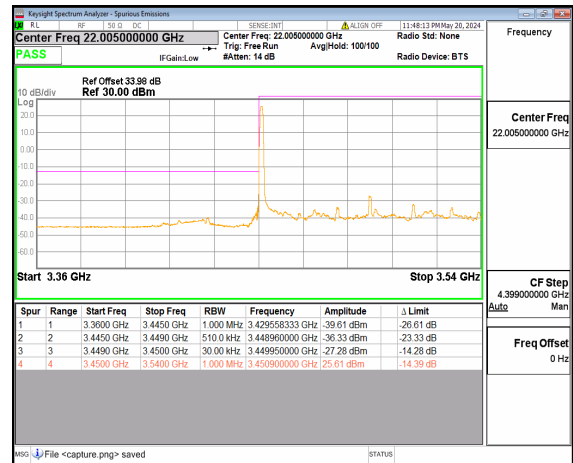

n77(3450-3550MHz) 90M DFT-s-OFDM BPSK Edge_1RB_Left Low

n77(3450-3550MHz) 90M DFT-s-OFDM QPSK Edge_1RB_Left Low