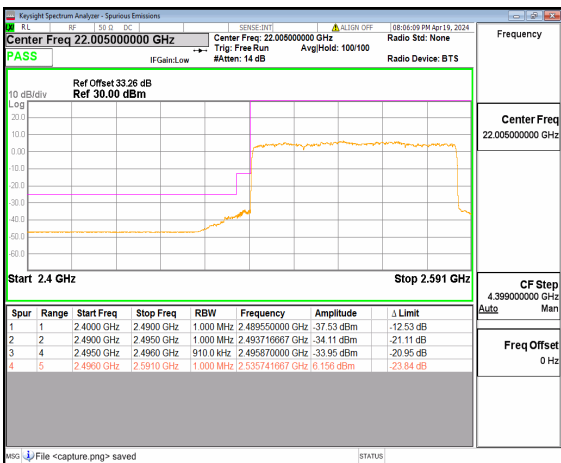

n41 80M DFT-s-OFDM QPSK Outer_Full Low

n41 80M DFT-s-OFDM QPSK Edge_1RB_Left Low

n41 90M DFT-s-OFDM BPSK Outer_Full Low

n41 90M DFT-s-OFDM BPSK Edge_1RB_Left Low

n41 90M DFT-s-OFDM QPSK Outer_Full Low

n41 90M DFT-s-OFDM QPSK Edge_1RB_Left Low