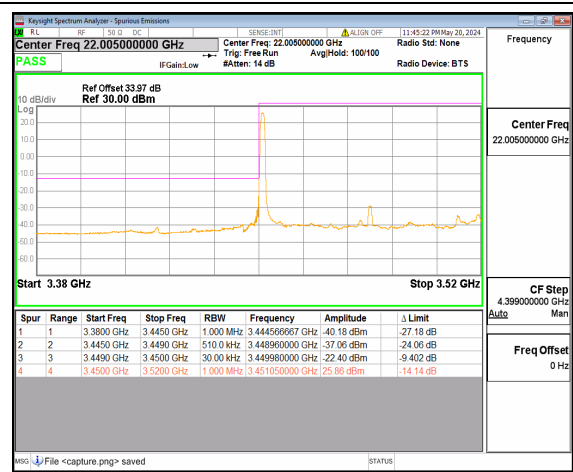

n77(3450-3550MHz) 70M DFT-s-OFDM BPSK
Edge_1RB_Left Low

n77(3450-3550MHz) 70M DFT-s-OFDM QPSK Edge_1RB_Left Low