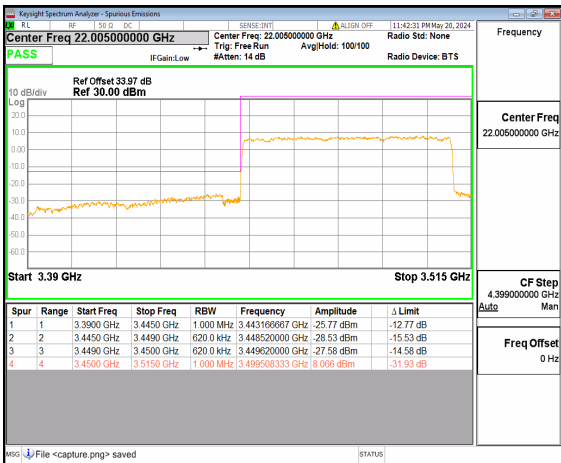

n77(3450-3550MHz) 60M DFT-s-OFDM BPSK
Outer_Full Low

n77(3450-3550MHz) 60M DFT-s-OFDM QPSK
Outer_Full Low