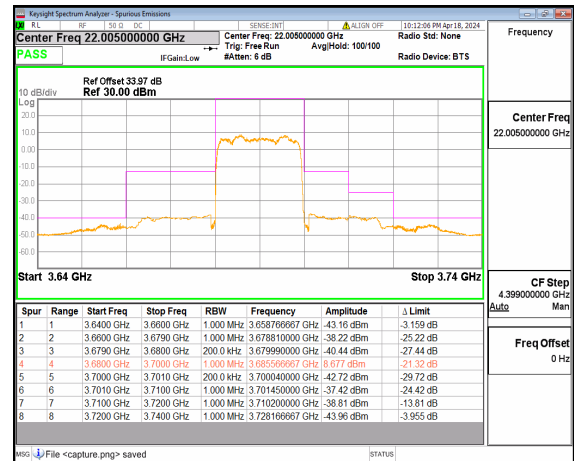

n48 20M DFT-s-OFDM QPSK Outer_Full Low

n48 20M DFT-s-OFDM BPSK Outer_Full Mid

n48 20M DFT-s-OFDM QPSK Outer_Full Mid

n48 20M DFT-s-OFDM BPSK Outer_Full High

n48 20M DFT-s-OFDM QPSK Outer_Full High

n48 40M DFT-s-OFDM BPSK Outer_Full Low