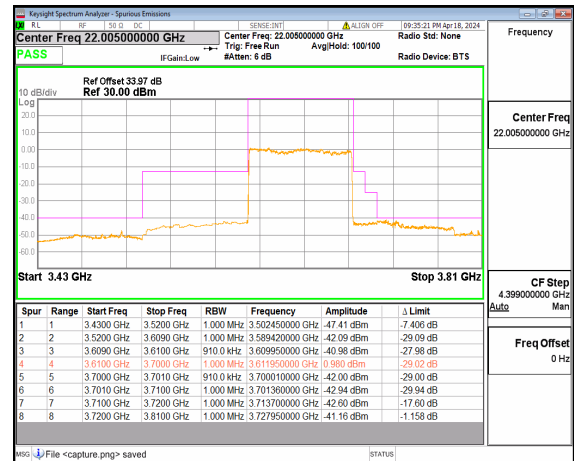

n48 90M DFT-s-OFDM QPSK Outer_Full Low

n48 90M DFT-s-OFDM BPSK Outer_Full Mid

n48 90M DFT-s-OFDM QPSK Outer_Full Mid

n48 90M DFT-s-OFDM BPSK Outer_Full High

n48 90M DFT-s-OFDM QPSK Outer_Full High

n48 100M DFT-s-OFDM BPSK Outer_Full Low