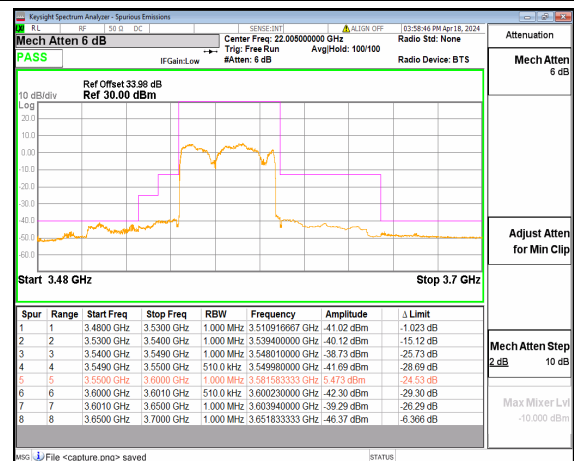

n48 40M DFT-s-OFDM QPSK Outer_Full Low

n48 40M DFT-s-OFDM BPSK Outer_Full Mid

n48 40M DFT-s-OFDM QPSK Outer_Full Mid

n48 40M DFT-s-OFDM BPSK Outer_Full High

n48 40M DFT-s-OFDM QPSK Outer_Full High

n48 50M DFT-s-OFDM BPSK Outer_Full Low