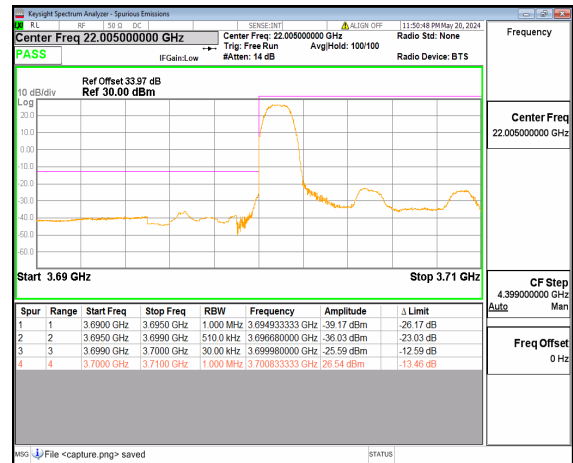

n77(3450-3550MHz) 100M DFT-s-OFDM BPSK Edge_1RB_Left Low

n77(3450-3550MHz) 100M DFT-s-OFDM QPSK Outer_Full Low

n77(3450-3550MHz) 100M DFT-s-OFDM QPSK Edge_1RB_Left Low

n77(3700-3980MHz) 10M DFT-s-OFDM BPSK Outer_Full Low