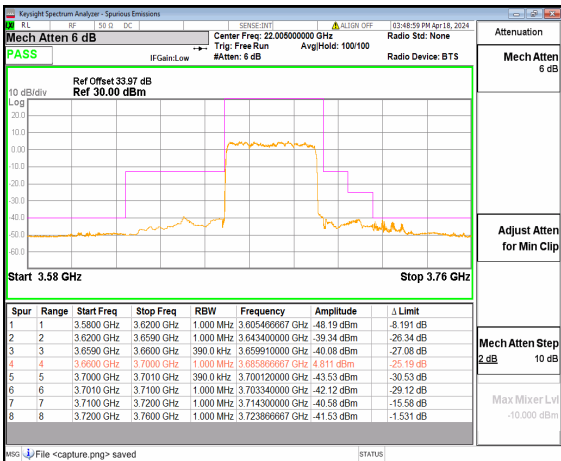

n48 40M DFT-s-OFDM BPSK Outer_Full Mid

n48 40M DFT-s-OFDM BPSK Outer_Full High