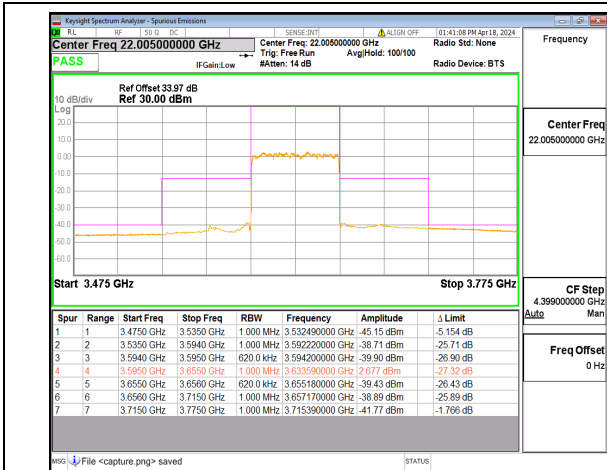

n48 60M DFT-s-OFDM BPSK Outer_Full Mid