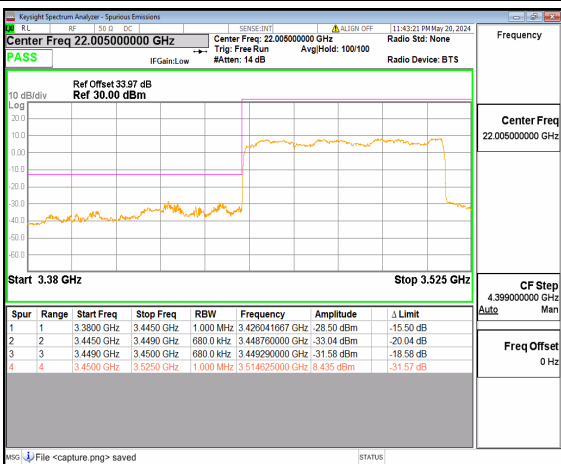

n77(3450-3550MHz) 60M DFT-s-OFDM QPSK
Outer_Full Low

n77(3450-3550MHz) 70M DFT-s-OFDM BPSK
Outer_Full Low