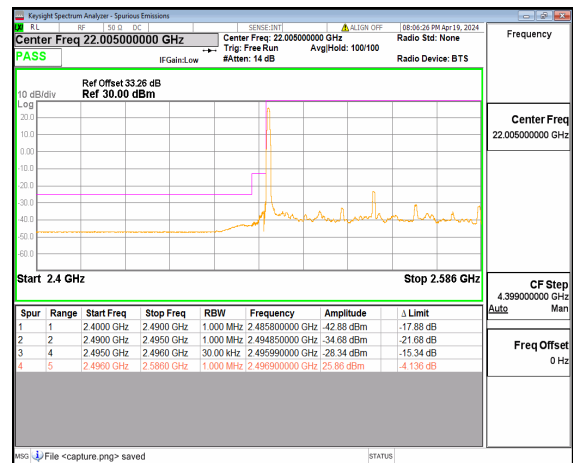

n41 80M DFT-s-OFDM QPSK Outer_Full Low

n41 80M DFT-s-OFDM QPSK Edge_1RB_Left Low

n41 90M DFT-s-OFDM BPSK Outer_Full Low

n41 90M DFT-s-OFDM BPSK Edge_1RB_Left Low

n41 90M DFT-s-OFDM QPSK Outer_Full Low

n41 90M DFT-s-OFDM QPSK Edge_1RB_Left Low