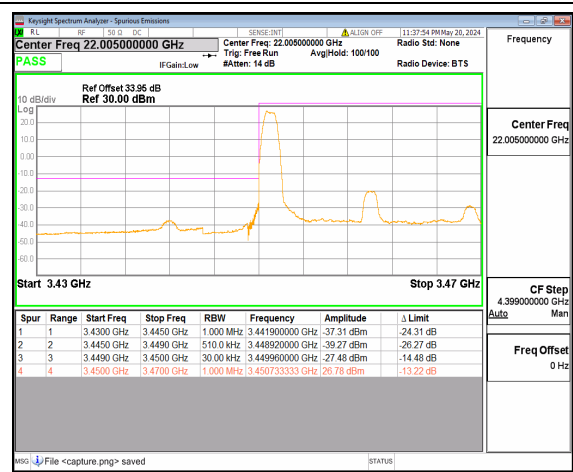

n77(3450-3550MHz) 15M DFT-s-OFDM BPSK Edge_1RB_Left Low

n77(3450-3550MHz) 15M DFT-s-OFDM QPSK Outer_Full Low

n77(3450-3550MHz) 15M DFT-s-OFDM QPSK Edge_1RB_Left Low

n77(3450-3550MHz) 20M DFT-s-OFDM BPSK Outer_Full Low