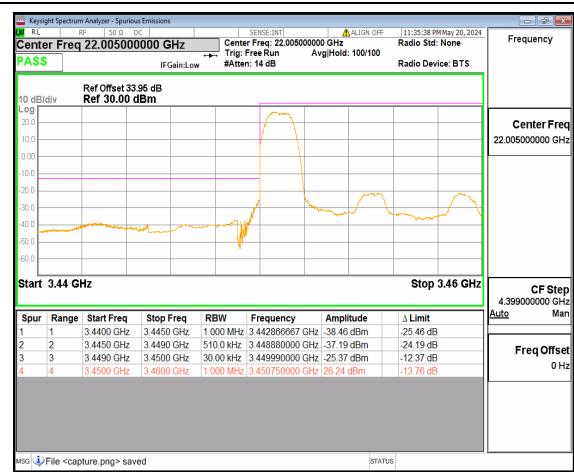

n77(3450-3550MHz) 10M DFT-s-OFDM BPSK Edge_1RB_Left Low

n77(3450-3550MHz) 10M DFT-s-OFDM QPSK Edge_1RB_Left Low