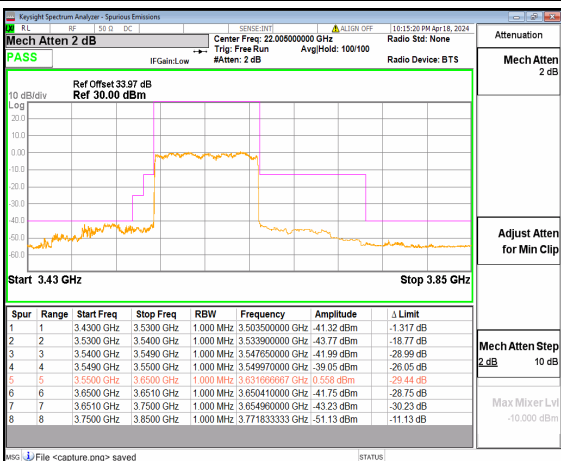

n48 90M DFT-s-OFDM QPSK Outer_Full Low

n48 90M DFT-s-OFDM BPSK Outer_Full Mid

n48 90M DFT-s-OFDM QPSK Outer_Full Mid

n48 90M DFT-s-OFDM BPSK Outer_Full High

n48 90M DFT-s-OFDM QPSK Outer_Full High

n48 100M DFT-s-OFDM BPSK Outer_Full Low