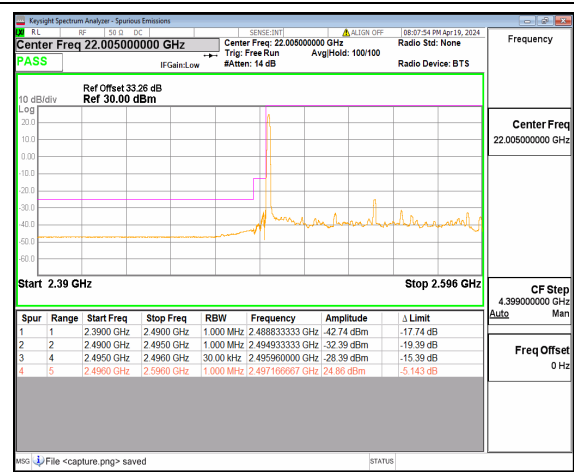

n41 90M DFT-s-OFDM QPSK Edge_1RB_Left Low

n41 100M DFT-s-OFDM BPSK Edge_1RB_Left Low