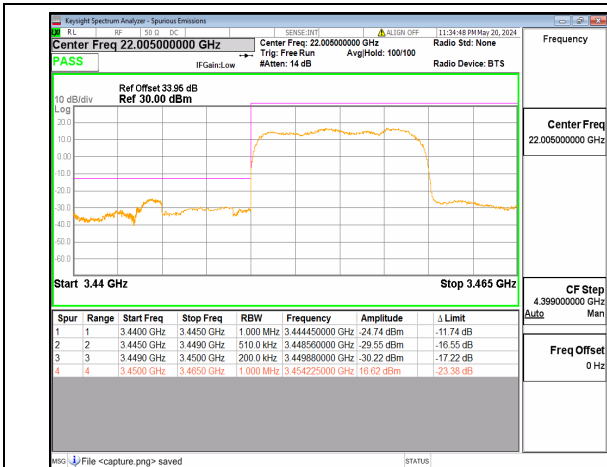

n48 100M DFT-s-OFDM QPSK Outer_Full Low

n48 100M DFT-s-OFDM BPSK Outer_Full Mid

n48 100M DFT-s-OFDM QPSK Outer_Full Mid

n48 100M DFT-s-OFDM BPSK Outer_Full High

n48 100M DFT-s-OFDM QPSK Outer_Full High

n77(3450-3550MHz) 10M DFT-s-OFDM BPSK Outer_Full Low