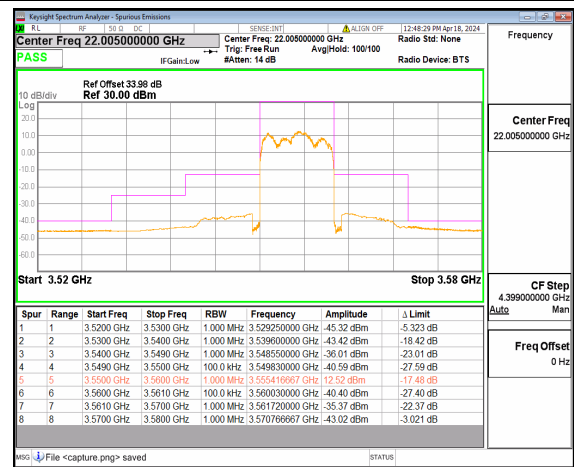

n41 100M DFT-s-OFDM BPSK Outer_Full Low

n41 100M DFT-s-OFDM BPSK Edge_1RB_Left Low

n41 100M DFT-s-OFDM QPSK Outer_Full Low

n41 100M DFT-s-OFDM QPSK Edge_1RB_Left Low

n48 10M DFT-s-OFDM BPSK Outer_Full Low