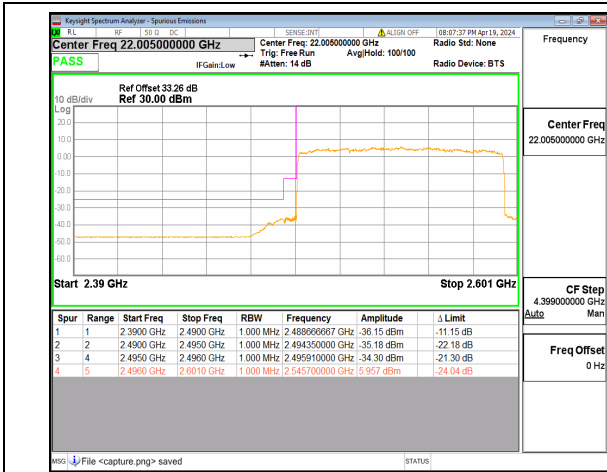

n41 80M DFT-s-OFDM QPSK Outer_Full Low

n41 80M DFT-s-OFDM QPSK Edge_1RB_Left Low

n41 90M DFT-s-OFDM BPSK Outer_Full Low

n41 90M DFT-s-OFDM BPSK Edge_1RB_Left Low

n41 90M DFT-s-OFDM QPSK Outer_Full Low

n41 90M DFT-s-OFDM QPSK Edge_1RB_Left Low