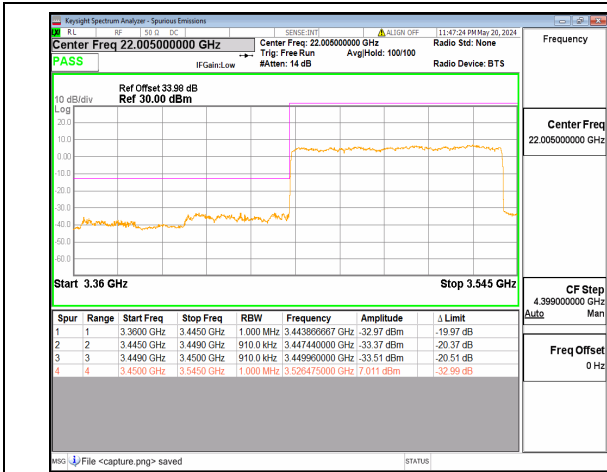

n77(3450-3550MHz) 90M DFT-s-OFDM BPSK Outer_Full Low