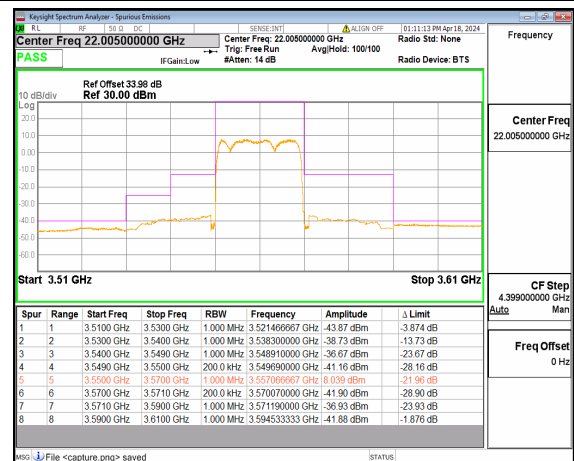

n48 15M DFT-s-OFDM QPSK Outer_Full Low

n48 15M DFT-s-OFDM BPSK Outer_Full Mid

n48 15M DFT-s-OFDM QPSK Outer_Full Mid

n48 15M DFT-s-OFDM BPSK Outer_Full High

n48 15M DFT-s-OFDM QPSK Outer_Full High

n48 20M DFT-s-OFDM BPSK Outer_Full Low