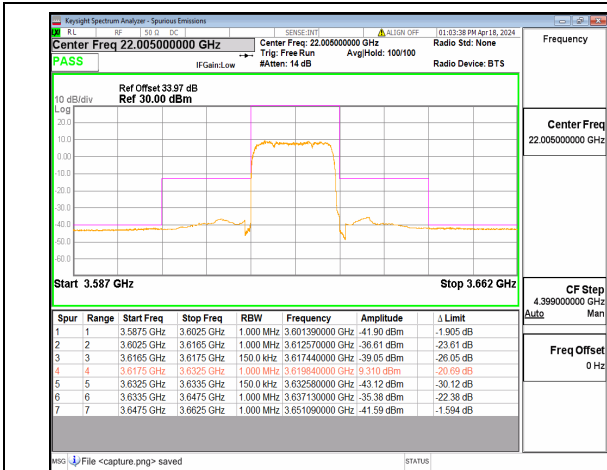

n48 15M DFT-s-OFDM BPSK Outer_Full Mid