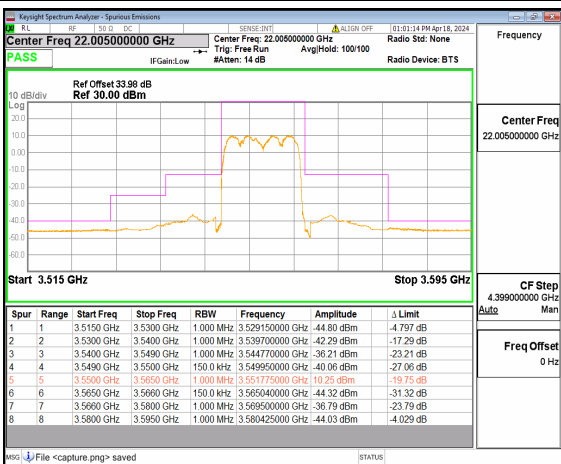

n48 10M DFT-s-OFDM QPSK Outer_Full Low

n48 10M DFT-s-OFDM BPSK Outer_Full Mid

n48 10M DFT-s-OFDM QPSK Outer_Full Mid

n48 10M DFT-s-OFDM BPSK Outer_Full High

n48 10M DFT-s-OFDM QPSK Outer_Full High

n48 15M DFT-s-OFDM BPSK Outer_Full Low