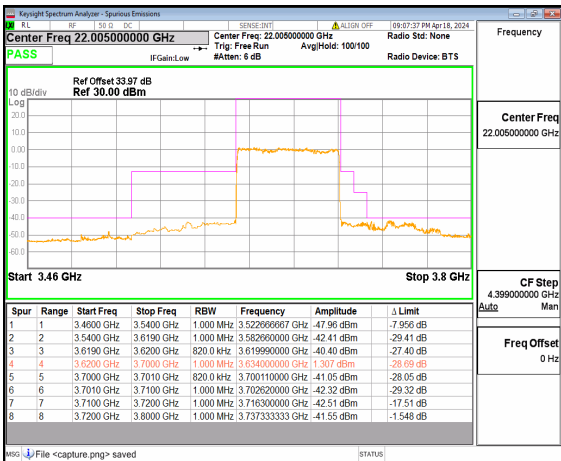

n48 80M DFT-s-OFDM QPSK Outer_Full Low

n48 80M DFT-s-OFDM BPSK Outer_Full Mid

n48 80M DFT-s-OFDM QPSK Outer_Full Mid

n48 80M DFT-s-OFDM BPSK Outer_Full High

n48 80M DFT-s-OFDM QPSK Outer_Full High

n48 90M DFT-s-OFDM BPSK Outer_Full Low