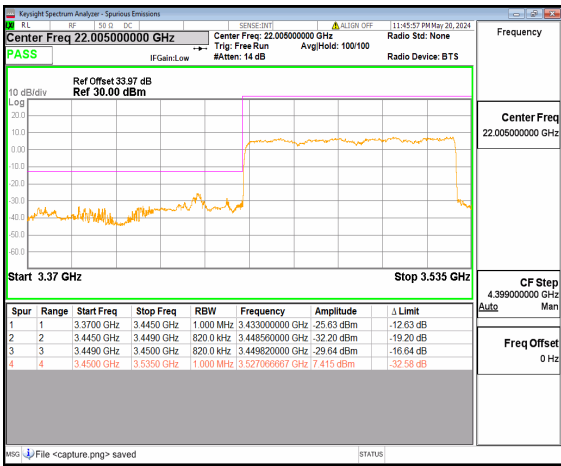

n77(3450-3550MHz) 70M DFT-s-OFDM QPSK Outer_Full Low

n77(3450-3550MHz) 80M DFT-s-OFDM BPSK Outer_Full Low