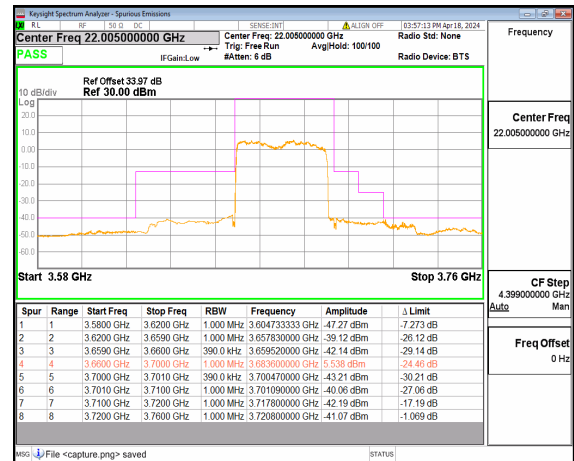

n48 40M DFT-s-OFDM QPSK Outer_Full Low

n48 40M DFT-s-OFDM BPSK Outer_Full Mid

n48 40M DFT-s-OFDM QPSK Outer_Full Mid

n48 40M DFT-s-OFDM BPSK Outer_Full High

n48 40M DFT-s-OFDM QPSK Outer_Full High

n48 50M DFT-s-OFDM BPSK Outer_Full Low