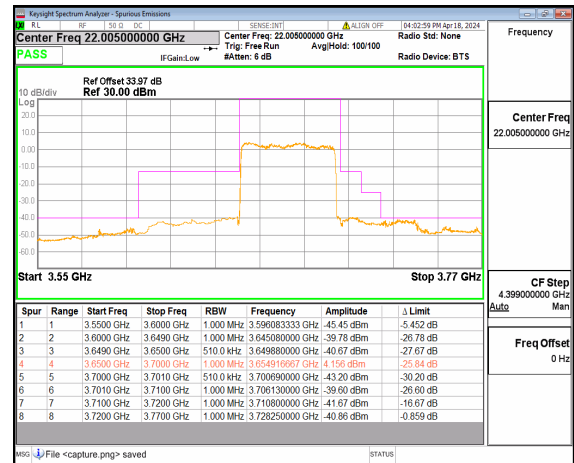

n48 50M DFT-s-OFDM QPSK Outer_Full Low

n48 50M DFT-s-OFDM BPSK Outer_Full Mid

n48 50M DFT-s-OFDM QPSK Outer_Full Mid

n48 50M DFT-s-OFDM BPSK Outer_Full High

n48 50M DFT-s-OFDM QPSK Outer_Full High

n48 60M DFT-s-OFDM BPSK Outer_Full Low