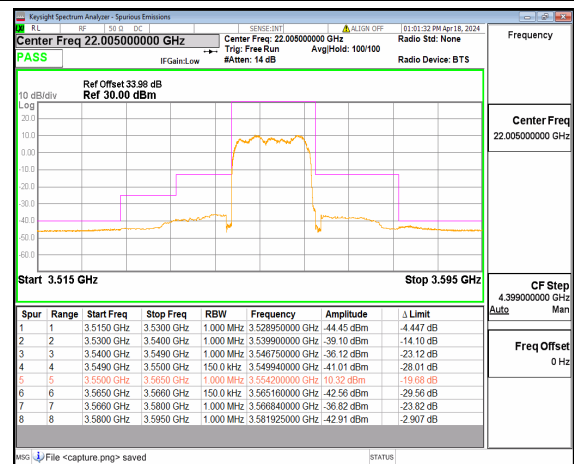

n48 10M DFT-s-OFDM QPSK Outer_Full Low

n48 10M DFT-s-OFDM BPSK Outer_Full Mid

n48 10M DFT-s-OFDM QPSK Outer_Full Mid

n48 10M DFT-s-OFDM BPSK Outer_Full High

n48 10M DFT-s-OFDM QPSK Outer_Full High

n48 15M DFT-s-OFDM BPSK Outer_Full Low