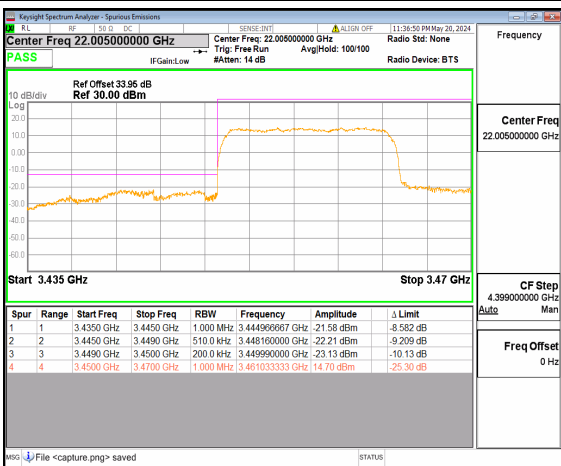

n77(3450-3550MHz) 15M DFT-s-OFDM BPSK Outer_Full Low

n77(3450-3550MHz) 15M DFT-s-OFDM QPSK Outer_Full Low