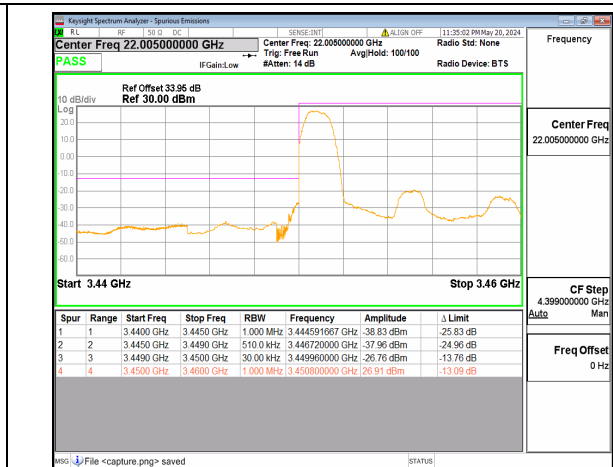

n48 100M DFT-s-OFDM QPSK Outer_Full Low

n48 100M DFT-s-OFDM BPSK Outer_Full Mid

n48 100M DFT-s-OFDM QPSK Outer_Full Mid

n48 100M DFT-s-OFDM BPSK Outer_Full High

n48 100M DFT-s-OFDM QPSK Outer_Full High

n77(3450-3550MHz) 10M DFT-s-OFDM BPSK Outer_Full Low