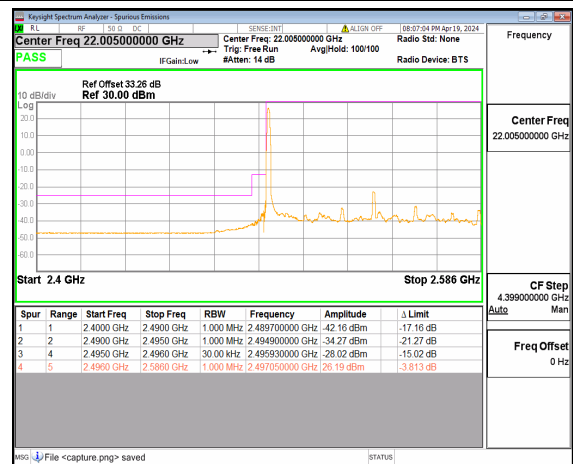

n41 80M DFT-s-OFDM QPSK Outer_Full Low

n41 80M DFT-s-OFDM QPSK Edge_1RB_Left Low

n41 90M DFT-s-OFDM BPSK Outer_Full Low

n41 90M DFT-s-OFDM BPSK Edge_1RB_Left Low

n41 90M DFT-s-OFDM QPSK Outer_Full Low

n41 90M DFT-s-OFDM QPSK Edge_1RB_Left Low