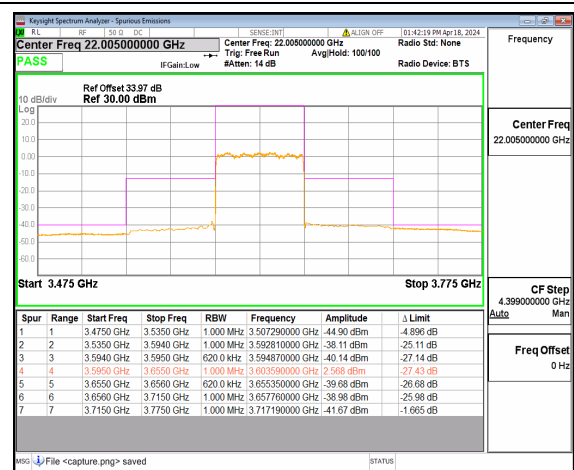

n48 60M DFT-s-OFDM QPSK Outer_Full Low

n48 60M DFT-s-OFDM QPSK Outer_Full Mid