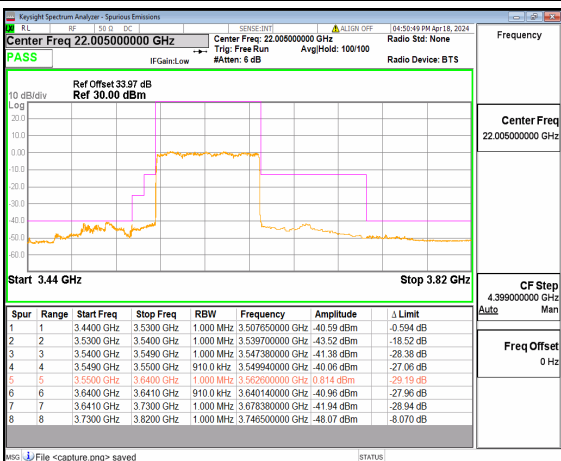

n48 80M DFT-s-OFDM QPSK Outer_Full Low

n48 80M DFT-s-OFDM BPSK Outer_Full Mid

n48 80M DFT-s-OFDM QPSK Outer_Full Mid

n48 80M DFT-s-OFDM BPSK Outer_Full High

n48 80M DFT-s-OFDM QPSK Outer_Full High

n48 90M DFT-s-OFDM BPSK Outer_Full Low