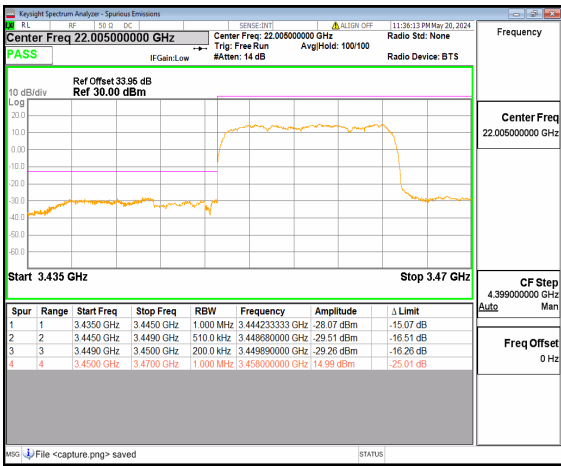

n77(3450-3550MHz) 10M DFT-s-OFDM BPSK Edge_1RB_Left Low

n77(3450-3550MHz) 10M DFT-s-OFDM QPSK Outer_Full Low

n77(3450-3550MHz) 10M DFT-s-OFDM QPSK Edge_1RB_Left Low

n77(3450-3550MHz) 15M DFT-s-OFDM BPSK Outer_Full Low