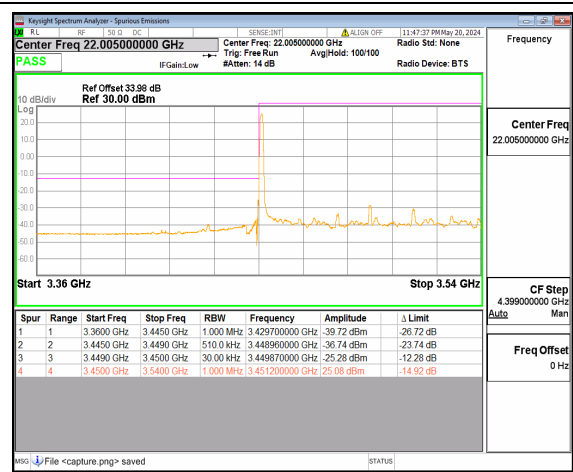

n77(3450-3550MHz) 80M DFT-s-OFDM BPSK Edge_1RB_Left Low

n77(3450-3550MHz) 80M DFT-s-OFDM QPSK Outer_Full Low

n77(3450-3550MHz) 80M DFT-s-OFDM QPSK Edge_1RB_Left Low

n77(3450-3550MHz) 90M DFT-s-OFDM BPSK Outer_Full Low