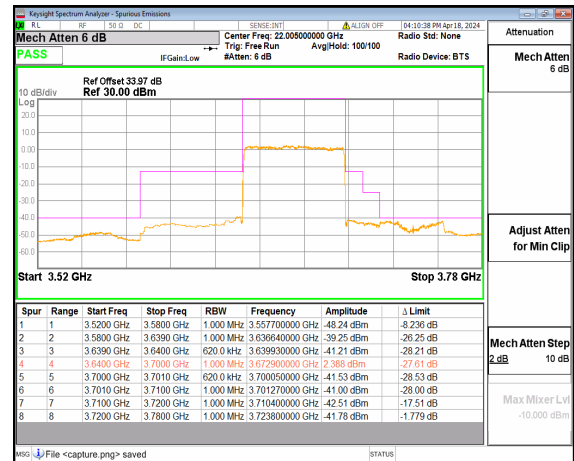

n48 60M DFT-s-OFDM QPSK Outer_Full Low

n48 60M DFT-s-OFDM BPSK Outer_Full Mid

n48 60M DFT-s-OFDM QPSK Outer_Full Mid

n48 60M DFT-s-OFDM BPSK Outer_Full High

n48 60M DFT-s-OFDM QPSK Outer_Full High

n48 80M DFT-s-OFDM BPSK Outer_Full Low