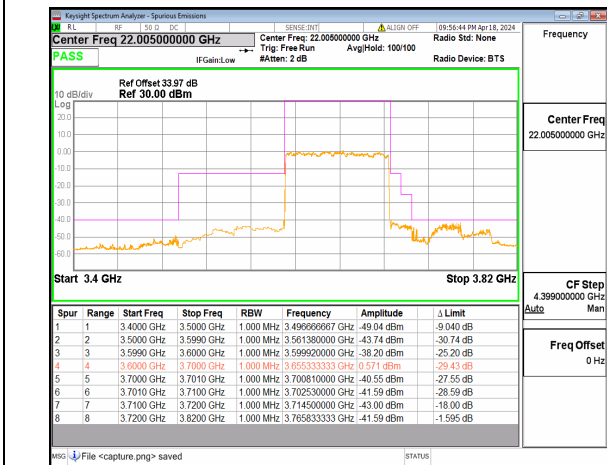

n48 100M DFT-s-OFDM BPSK Outer_Full Mid

n48 100M DFT-s-OFDM BPSK Outer_Full High