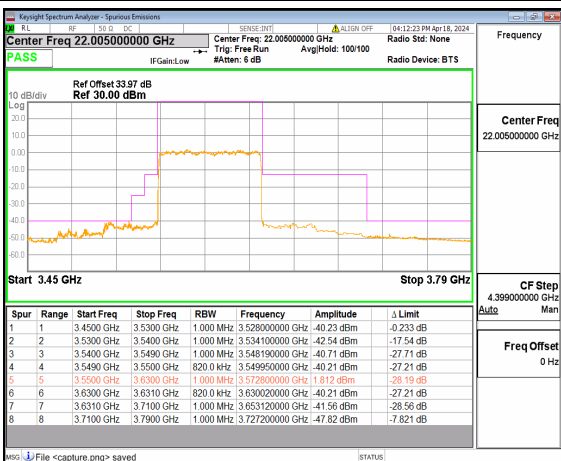

n48 60M DFT-s-OFDM QPSK Outer_Full Low

n48 60M DFT-s-OFDM BPSK Outer_Full Mid

n48 60M DFT-s-OFDM QPSK Outer_Full Mid

n48 60M DFT-s-OFDM BPSK Outer_Full High

n48 60M DFT-s-OFDM QPSK Outer_Full High

n48 80M DFT-s-OFDM BPSK Outer_Full Low