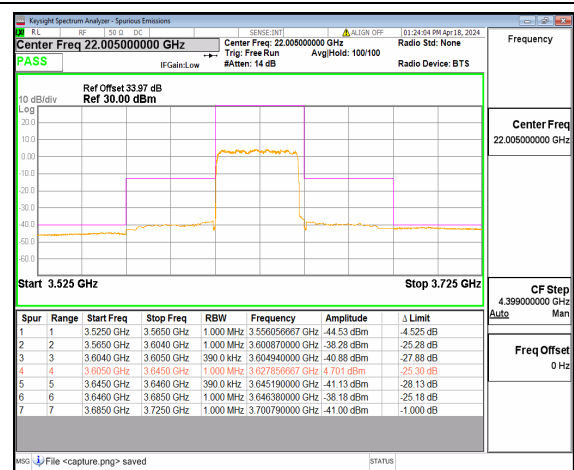

n48 40M DFT-s-OFDM QPSK Outer_Full Low

n48 40M DFT-s-OFDM QPSK Outer_Full Mid