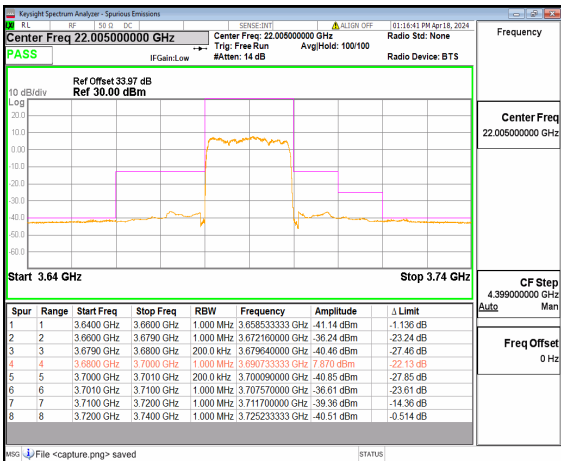

n48 20M DFT-s-OFDM BPSK Outer_Full Mid

n48 20M DFT-s-OFDM BPSK Outer_Full High