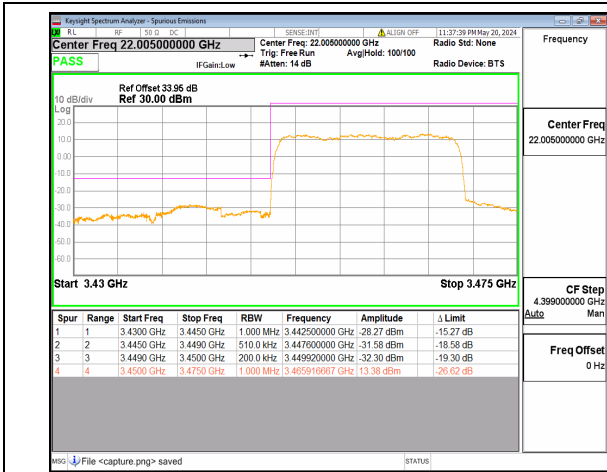

n77(3450-3550MHz) 20M DFT-s-OFDM BPSK Outer_Full Low