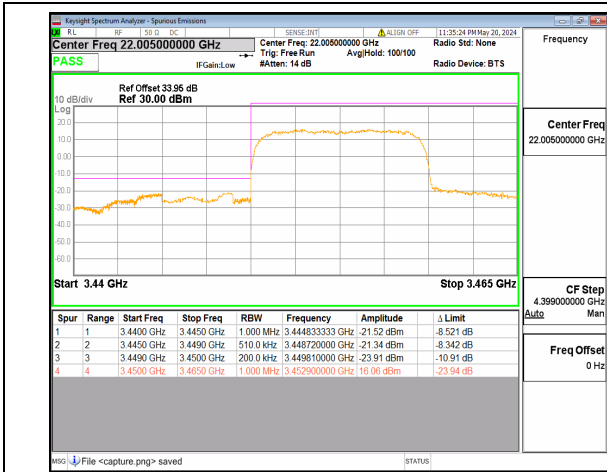

n77(3450-3550MHz) 10M DFT-s-OFDM QPSK Outer_Full Low