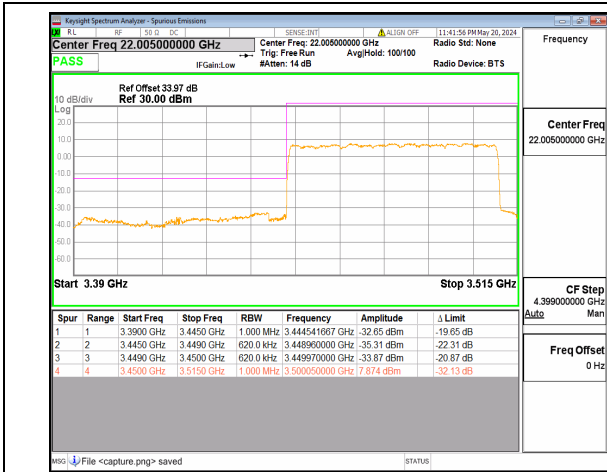

n77(3450-3550MHz) 60M DFT-s-OFDM BPSK
Outer_Full Low