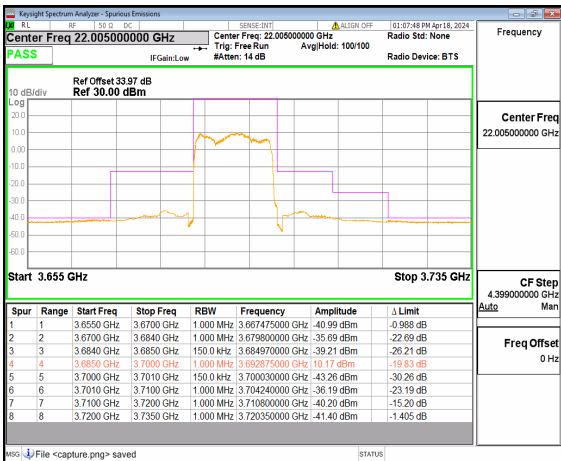

n48 15M DFT-s-OFDM BPSK Outer_Full Mid

n48 15M DFT-s-OFDM BPSK Outer_Full High