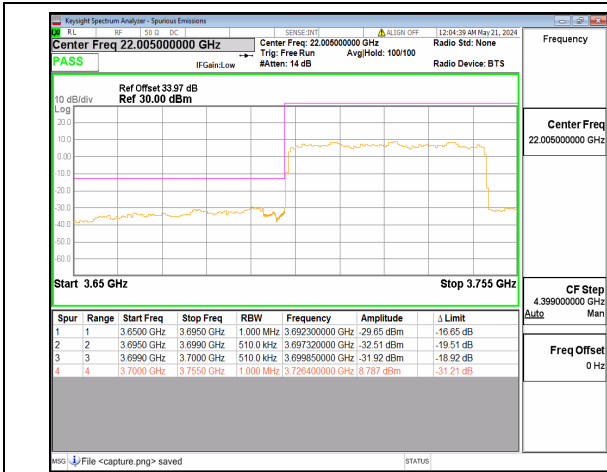

n77(3700-3980MHz) 50M DFT-s-OFDM BPSK Outer_Full Low