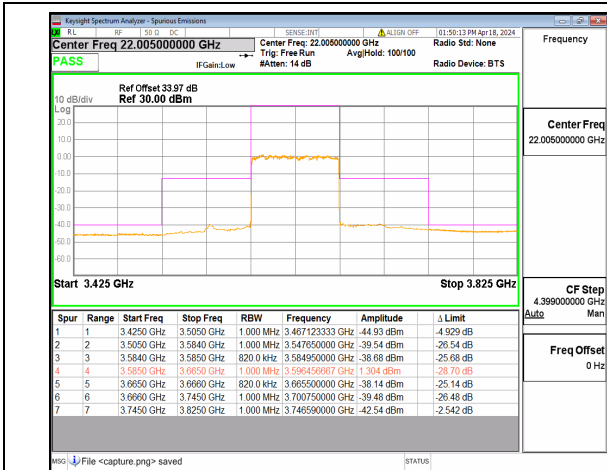

n48 80M DFT-s-OFDM BPSK Outer_Full Mid