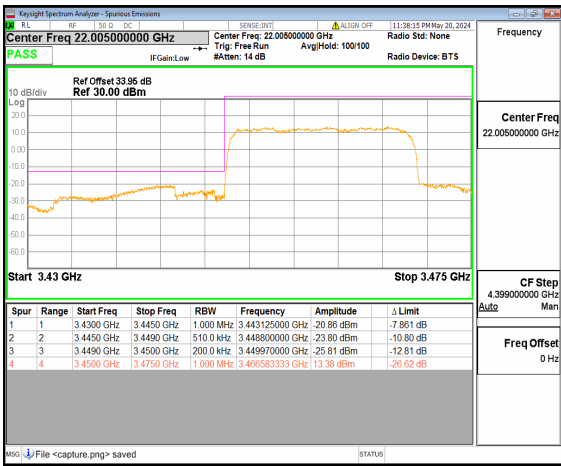

n77(3450-3550MHz) 20M DFT-s-OFDM BPSK Outer_Full Low

n77(3450-3550MHz) 20M DFT-s-OFDM QPSK Outer_Full Low