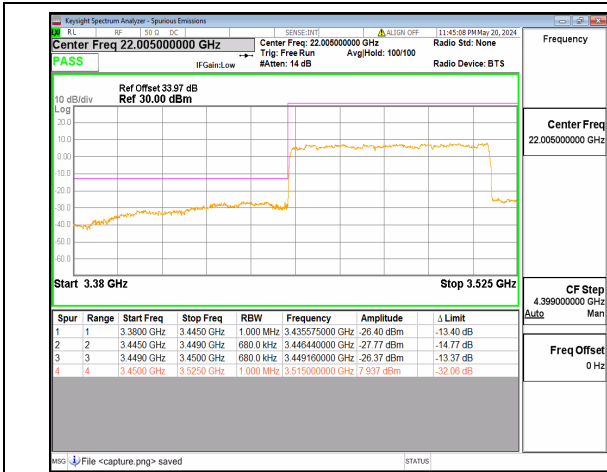

n77(3450-3550MHz) 70M DFT-s-OFDM QPSK Outer_Full Low