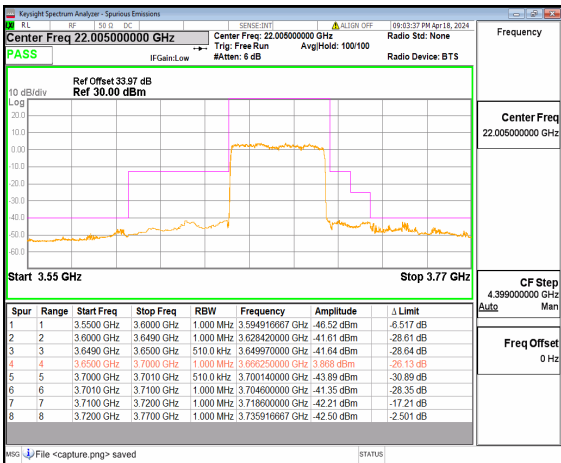

n48 50M DFT-s-OFDM BPSK Outer_Full Mid

n48 50M DFT-s-OFDM BPSK Outer_Full High