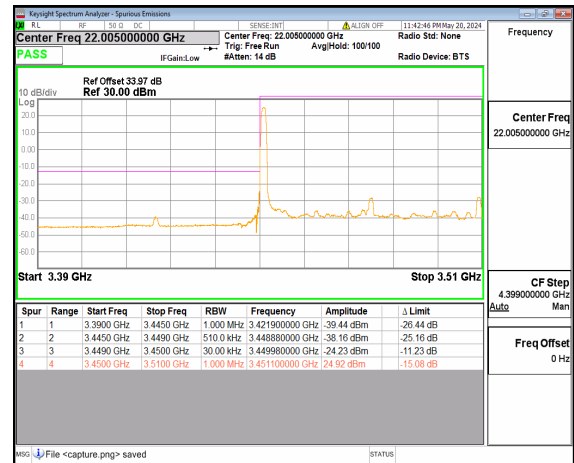

n77(3450-3550MHz) 60M DFT-s-OFDM BPSK
Edge_1RB_Left Low

n77(3450-3550MHz) 60M DFT-s-OFDM QPSK
Edge_1RB_Left Low