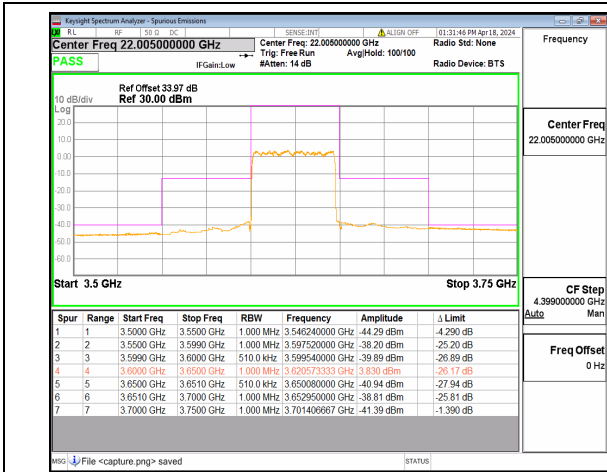

n48 50M DFT-s-OFDM BPSK Outer_Full Mid