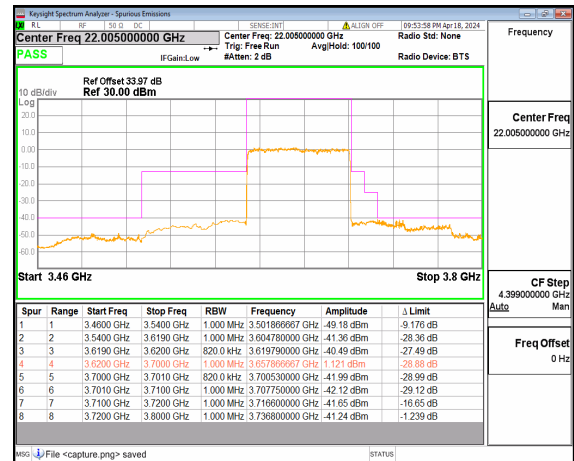

n48 80M DFT-s-OFDM QPSK Outer_Full Low

n48 80M DFT-s-OFDM BPSK Outer_Full Mid

n48 80M DFT-s-OFDM QPSK Outer_Full Mid

n48 80M DFT-s-OFDM BPSK Outer_Full High

n48 80M DFT-s-OFDM QPSK Outer_Full High

n48 90M DFT-s-OFDM BPSK Outer_Full Low