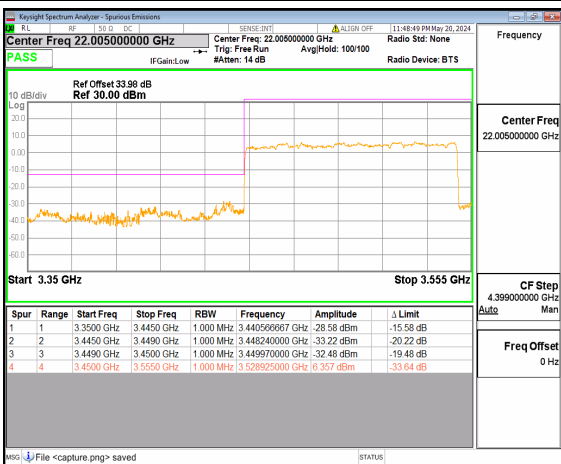

n77(3450-3550MHz) 90M DFT-s-OFDM QPSK Outer_Full Low

n77(3450-3550MHz) 100M DFT-s-OFDM BPSK Outer_Full Low