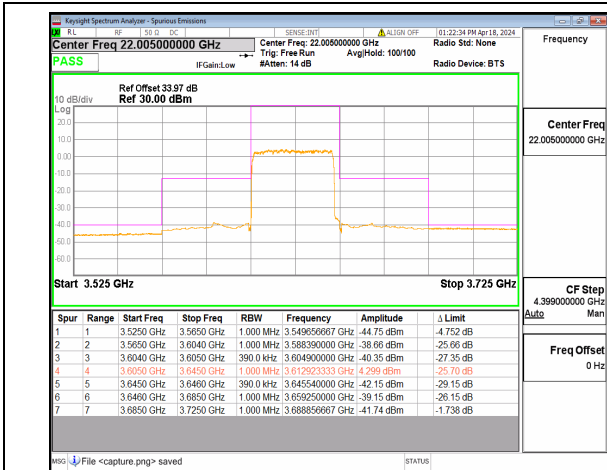

n48 40M DFT-s-OFDM BPSK Outer_Full Mid