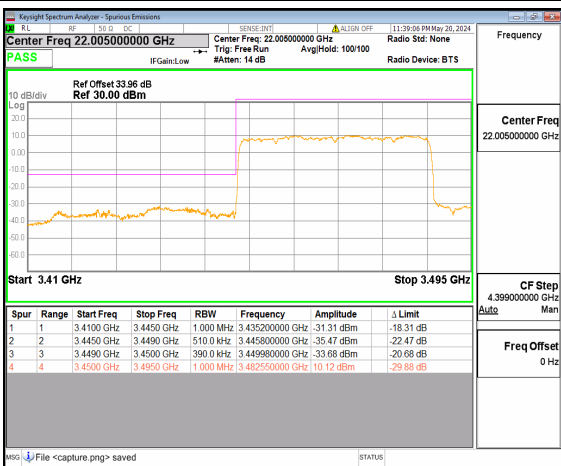

n77(3450-3550MHz) 20M DFT-s-OFDM QPSK Outer_Full Low

n77(3450-3550MHz) 40M DFT-s-OFDM BPSK Outer_Full Low