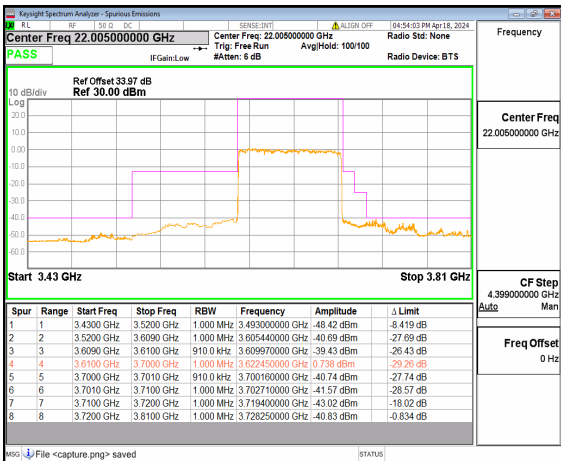

n48 90M DFT-s-OFDM QPSK Outer_Full Low

n48 90M DFT-s-OFDM BPSK Outer_Full Mid

n48 90M DFT-s-OFDM QPSK Outer_Full Mid

n48 90M DFT-s-OFDM BPSK Outer_Full High

n48 90M DFT-s-OFDM QPSK Outer_Full High

n48 100M DFT-s-OFDM BPSK Outer_Full Low