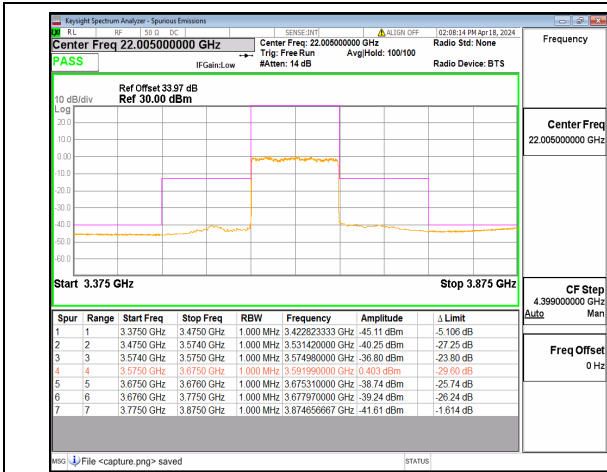

n48 100M DFT-s-OFDM BPSK Outer_Full Mid