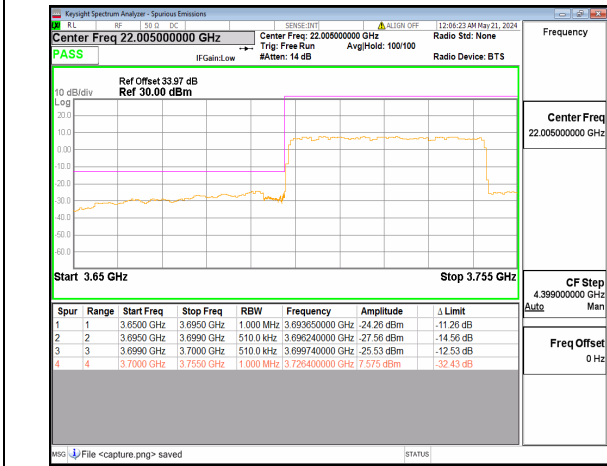

n77(3700-3980MHz) 50M DFT-s-OFDM BPSK Outer_Full Low

n77(3700-3980MHz) 50M DFT-s-OFDM QPSK Outer_Full Low