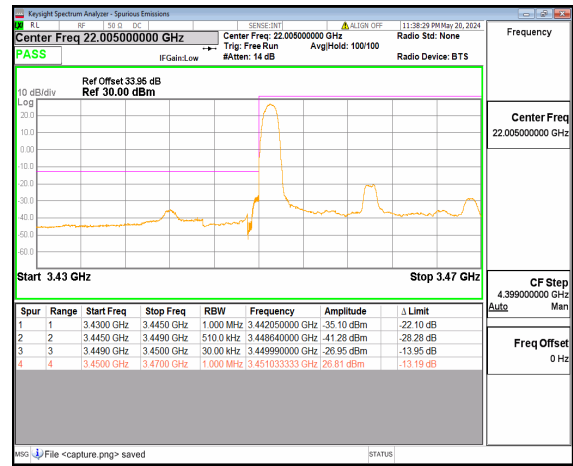

n77(3450-3550MHz) 20M DFT-s-OFDM BPSK Edge_1RB_Left Low

n77(3450-3550MHz) 20M DFT-s-OFDM QPSK Edge_1RB_Left Low