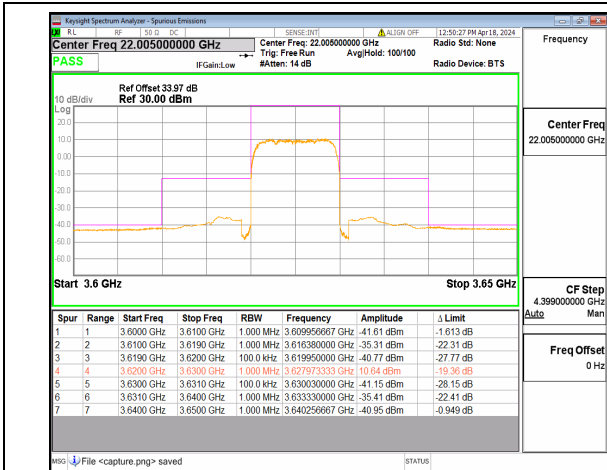

n48 10M DFT-s-OFDM BPSK Outer_Full Mid