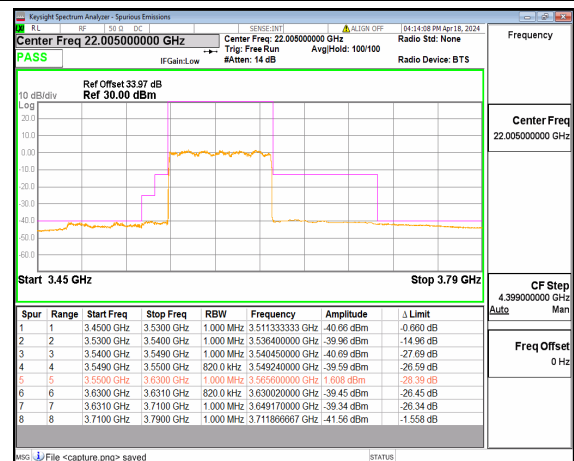

n48 60M DFT-s-OFDM QPSK Outer_Full Low

n48 60M DFT-s-OFDM BPSK Outer_Full Mid

n48 60M DFT-s-OFDM QPSK Outer_Full Mid

n48 60M DFT-s-OFDM BPSK Outer_Full High

n48 60M DFT-s-OFDM QPSK Outer_Full High

n48 80M DFT-s-OFDM BPSK Outer_Full Low