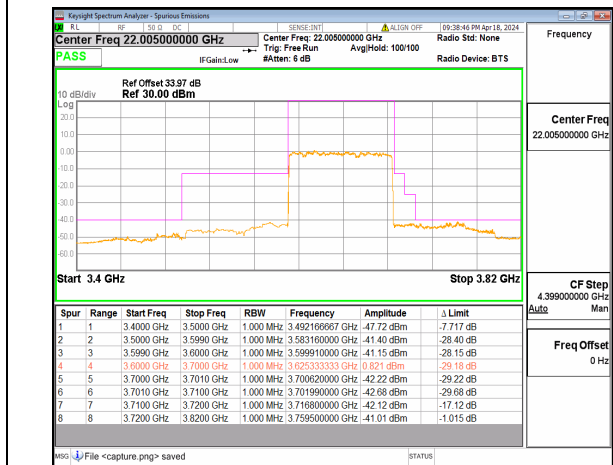

n48 100M DFT-s-OFDM QPSK Outer_Full Low

n48 100M DFT-s-OFDM BPSK Outer_Full Mid

n48 100M DFT-s-OFDM QPSK Outer_Full Mid

n48 100M DFT-s-OFDM BPSK Outer_Full High

n48 100M DFT-s-OFDM QPSK Outer_Full High

n77(3450-3550MHz) 10M DFT-s-OFDM BPSK Outer_Full Low