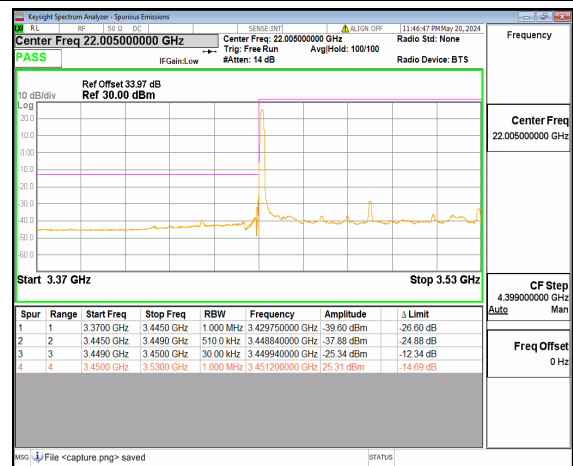

n77(3450-3550MHz) 80M DFT-s-OFDM BPSK Edge_1RB_Left Low

n77(3450-3550MHz) 80M DFT-s-OFDM QPSK Edge_1RB_Left Low