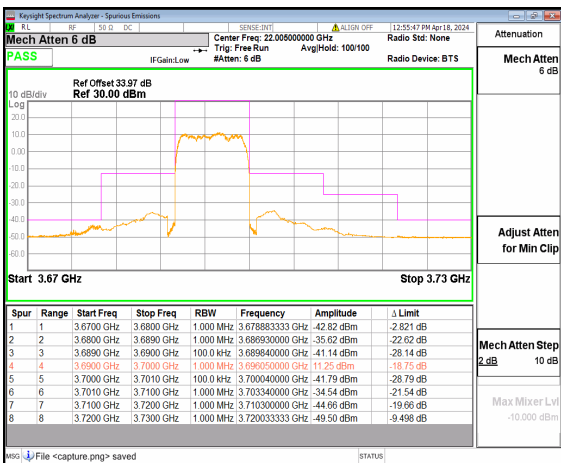

n48 10M DFT-s-OFDM BPSK Outer_Full Mid

n48 10M DFT-s-OFDM BPSK Outer_Full High