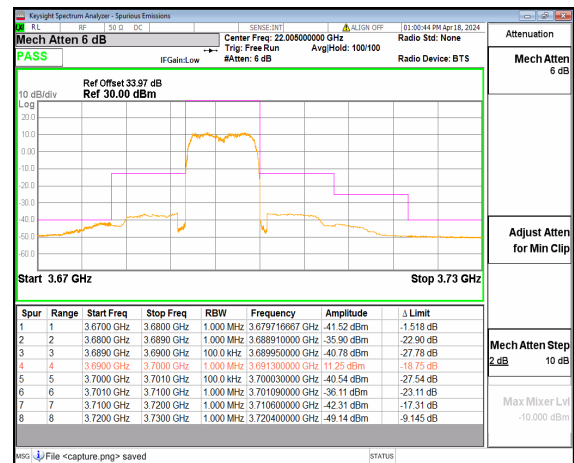

n48 10M DFT-s-OFDM QPSK Outer_Full Low

n48 10M DFT-s-OFDM BPSK Outer_Full Mid

n48 10M DFT-s-OFDM QPSK Outer_Full Mid

n48 10M DFT-s-OFDM BPSK Outer_Full High

n48 10M DFT-s-OFDM QPSK Outer_Full High

n48 15M DFT-s-OFDM BPSK Outer_Full Low