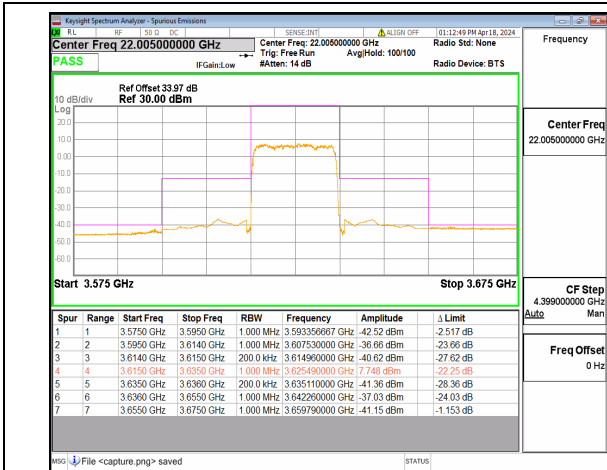

n48 20M DFT-s-OFDM BPSK Outer_Full Mid