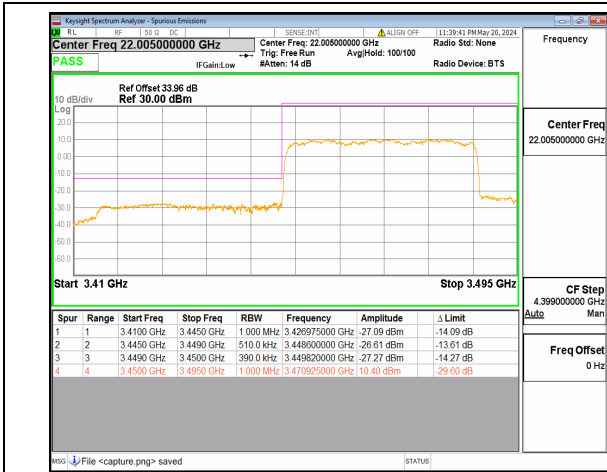

n77(3450-3550MHz) 40M DFT-s-OFDM QPSK Outer_Full Low