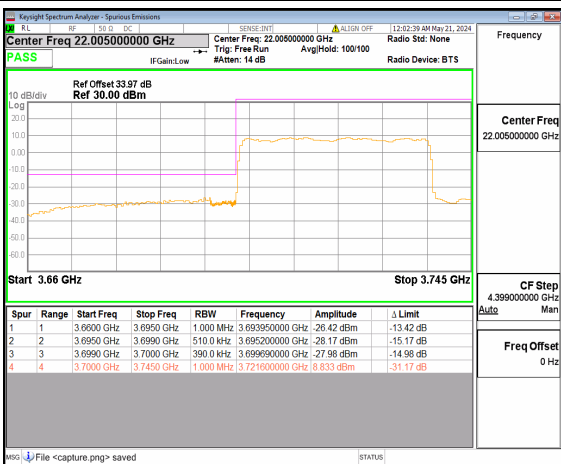

n77(3700-3980MHz) 40M DFT-s-OFDM BPSK Outer_Full Low

n77(3700-3980MHz) 40M DFT-s-OFDM QPSK Outer_Full Low