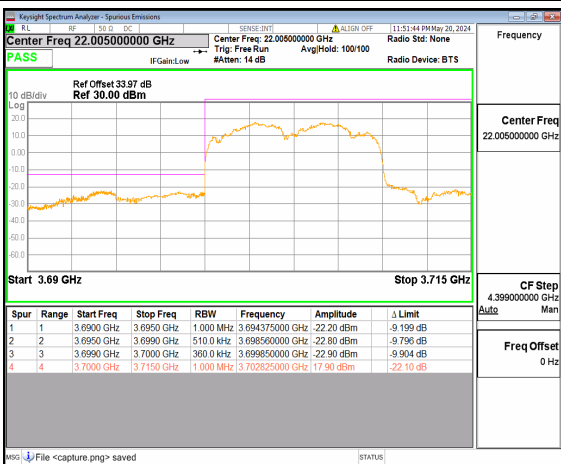

n77(3700-3980MHz) 10M DFT-s-OFDM BPSK Outer_Full Low

n77(3700-3980MHz) 10M DFT-s-OFDM QPSK Outer_Full Low