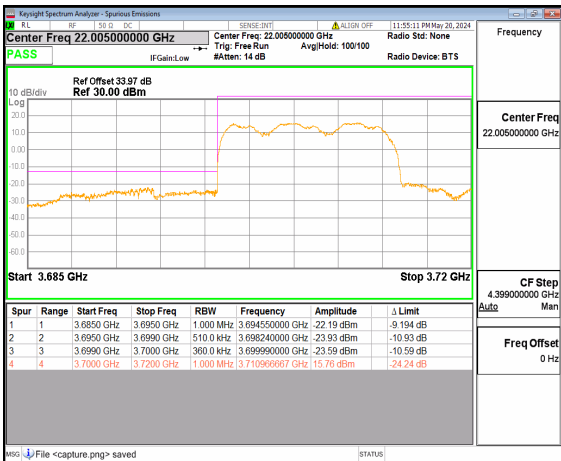

n77(3700-3980MHz) 15M DFT-s-OFDM BPSK
Outer_Full Low

n77(3700-3980MHz) 15M DFT-s-OFDM QPSK
Outer_Full Low