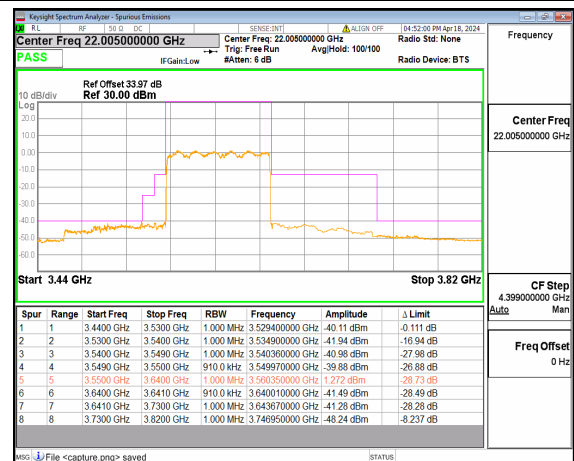

n48 80M DFT-s-OFDM QPSK Outer_Full Low

n48 80M DFT-s-OFDM BPSK Outer_Full Mid

n48 80M DFT-s-OFDM QPSK Outer_Full Mid

n48 80M DFT-s-OFDM BPSK Outer_Full High

n48 80M DFT-s-OFDM QPSK Outer_Full High

n48 90M DFT-s-OFDM BPSK Outer_Full Low