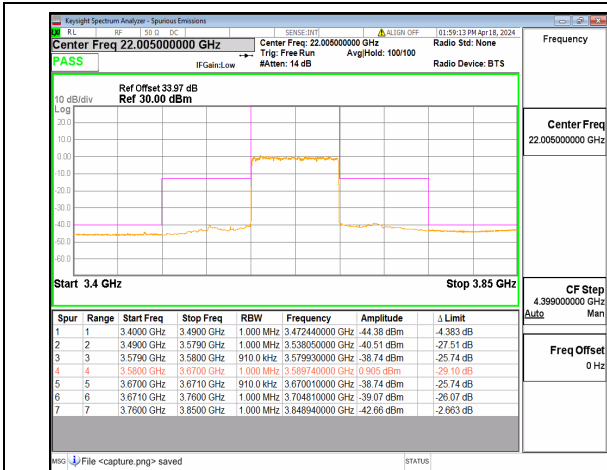

n48 90M DFT-s-OFDM BPSK Outer_Full Mid