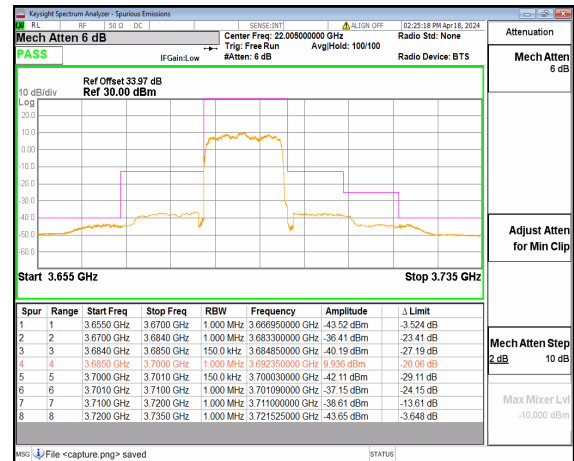

n48 15M DFT-s-OFDM QPSK Outer_Full Low

n48 15M DFT-s-OFDM BPSK Outer_Full Mid

n48 15M DFT-s-OFDM QPSK Outer_Full Mid

n48 15M DFT-s-OFDM BPSK Outer_Full High

n48 15M DFT-s-OFDM QPSK Outer_Full High

n48 20M DFT-s-OFDM BPSK Outer_Full Low