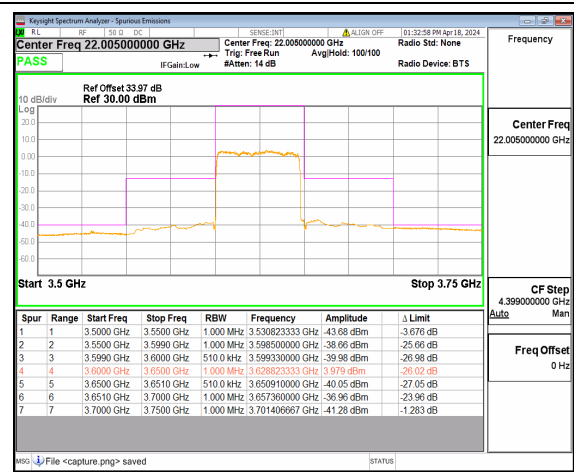

n48 50M DFT-s-OFDM QPSK Outer_Full Low

n48 50M DFT-s-OFDM QPSK Outer_Full Mid