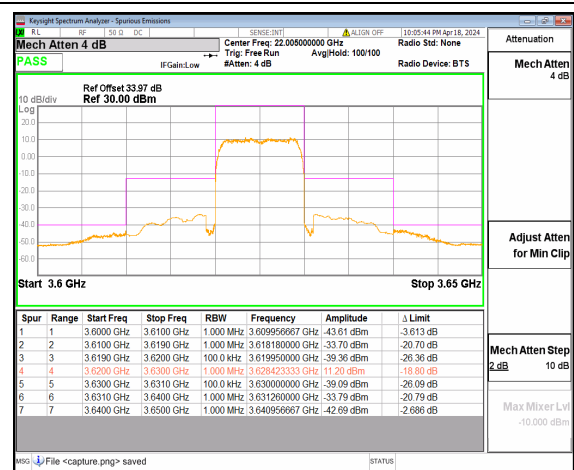

n48 10M DFT-s-OFDM QPSK Outer_Full Low

n48 10M DFT-s-OFDM QPSK Outer_Full Mid