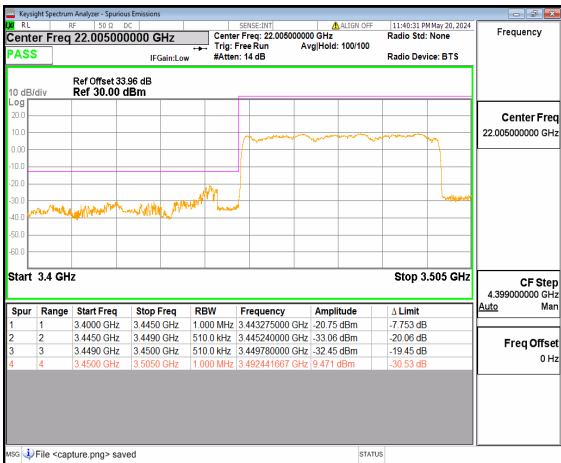

n77(3450-3550MHz) 40M DFT-s-OFDM QPSK Outer_Full Low

n77(3450-3550MHz) 50M DFT-s-OFDM BPSK Outer_Full Low