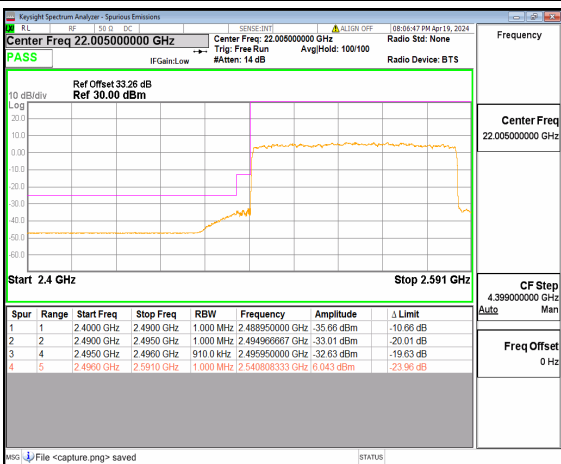

n41 80M DFT-s-OFDM QPSK Outer_Full Low

n41 80M DFT-s-OFDM QPSK Edge_1RB_Left Low

n41 90M DFT-s-OFDM BPSK Outer_Full Low

n41 90M DFT-s-OFDM BPSK Edge_1RB_Left Low

n41 90M DFT-s-OFDM QPSK Outer_Full Low

n41 90M DFT-s-OFDM QPSK Edge_1RB_Left Low