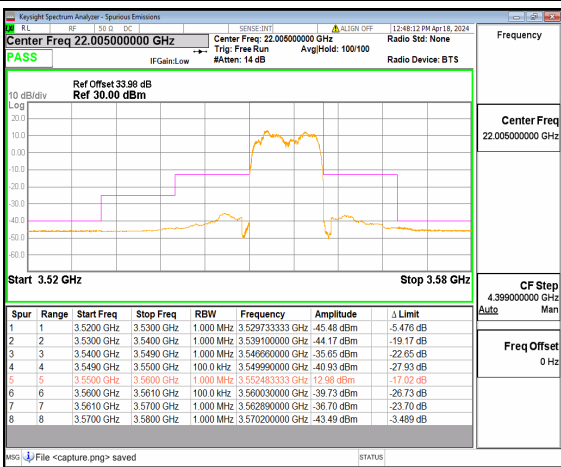

n41 100M DFT-s-OFDM BPSK Outer_Full Low

n41 100M DFT-s-OFDM BPSK Edge_1RB_Left Low

n41 100M DFT-s-OFDM QPSK Outer_Full Low

n41 100M DFT-s-OFDM QPSK Edge_1RB_Left Low

n48 10M DFT-s-OFDM BPSK Outer_Full Low