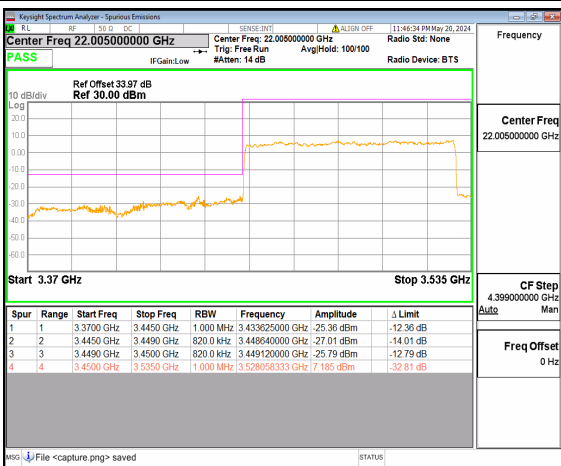

n77(3450-3550MHz) 80M DFT-s-OFDM BPSK Outer_Full Low

n77(3450-3550MHz) 80M DFT-s-OFDM QPSK Outer_Full Low