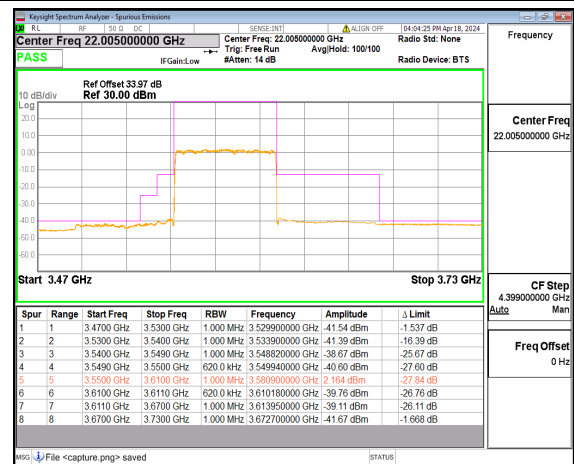

n48 50M DFT-s-OFDM QPSK Outer_Full Low

n48 50M DFT-s-OFDM BPSK Outer_Full Mid

n48 50M DFT-s-OFDM QPSK Outer_Full Mid

n48 50M DFT-s-OFDM BPSK Outer_Full High

n48 50M DFT-s-OFDM QPSK Outer_Full High

n48 60M DFT-s-OFDM BPSK Outer_Full Low