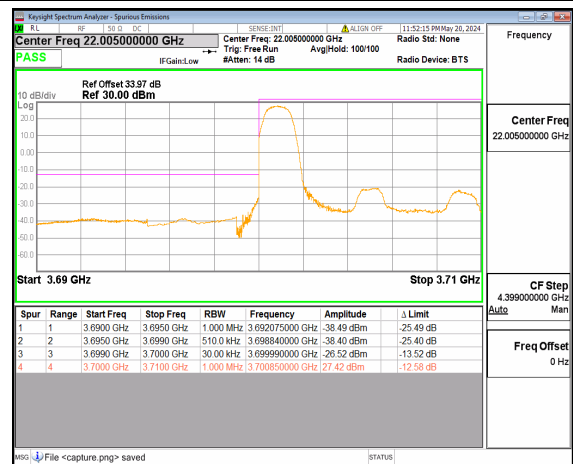

n77(3700-3980MHz) 10M DFT-s-OFDM BPSK Edge_1RB_Left Low

n77(3700-3980MHz) 10M DFT-s-OFDM QPSK Edge_1RB_Left Low