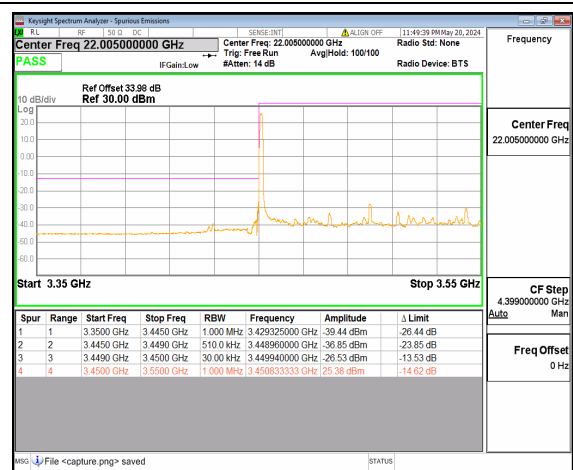

n77(3450-3550MHz) 100M DFT-s-OFDM BPSK Edge_1RB_Left Low

n77(3450-3550MHz) 100M DFT-s-OFDM QPSK Edge_1RB_Left Low