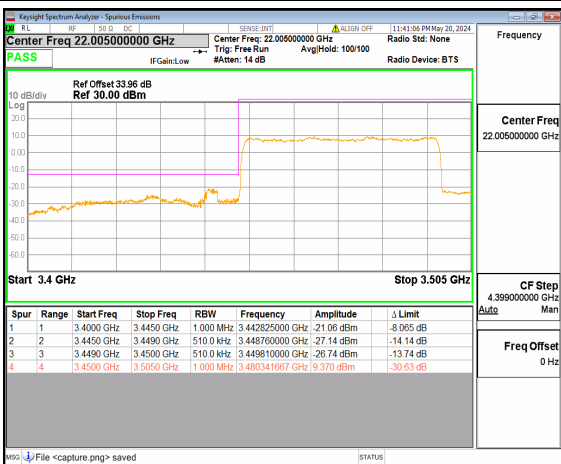

n77(3450-3550MHz) 50M DFT-s-OFDM BPSK Outer_Full Low

n77(3450-3550MHz) 50M DFT-s-OFDM QPSK Outer_Full Low