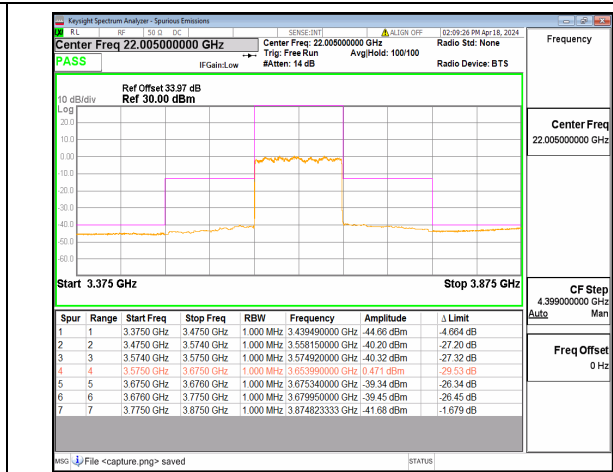

n48 100M DFT-s-OFDM QPSK Outer_Full Low

n48 100M DFT-s-OFDM QPSK Outer_Full Mid