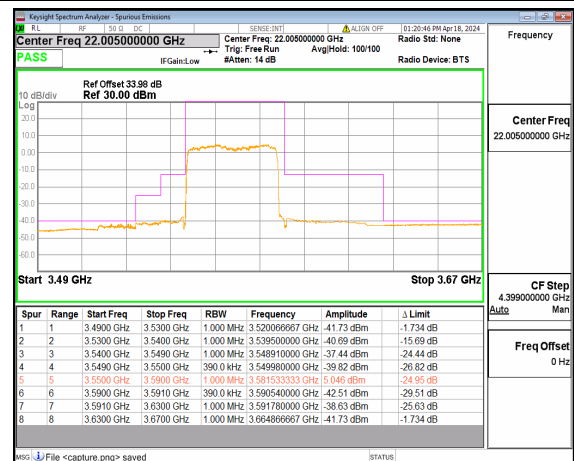

n48 20M DFT-s-OFDM QPSK Outer_Full Low

n48 20M DFT-s-OFDM BPSK Outer_Full Mid

n48 20M DFT-s-OFDM QPSK Outer_Full Mid

n48 20M DFT-s-OFDM BPSK Outer_Full High

n48 20M DFT-s-OFDM QPSK Outer_Full High

n48 40M DFT-s-OFDM BPSK Outer_Full Low