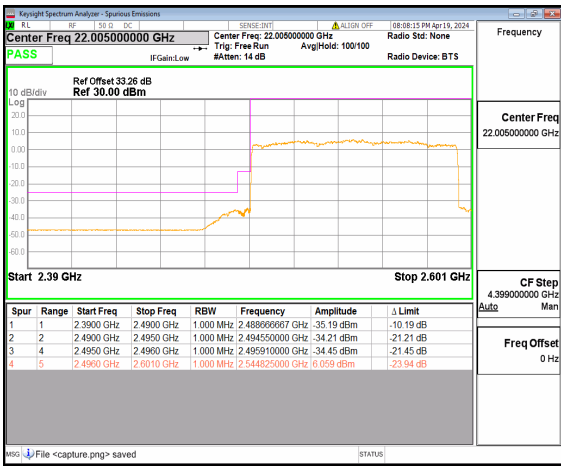

n41 100M DFT-s-OFDM BPSK Outer_Full Low

n41 100M DFT-s-OFDM QPSK Outer_Full Low