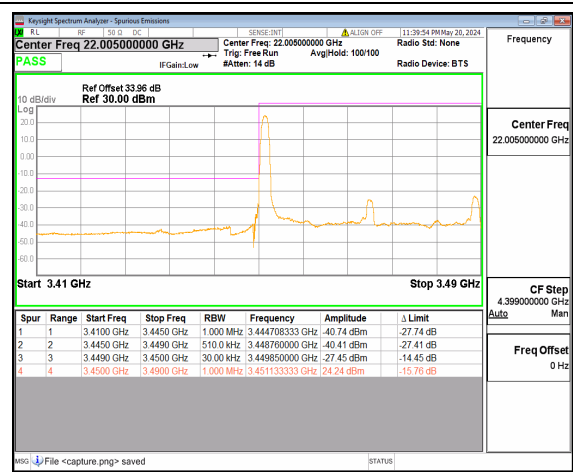

n77(3450-3550MHz) 40M DFT-s-OFDM BPSK Edge_1RB_Left Low

n77(3450-3550MHz) 40M DFT-s-OFDM QPSK Edge_1RB_Left Low