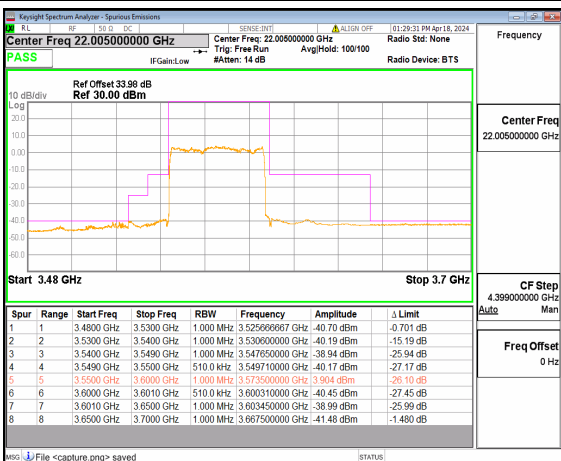

n48 40M DFT-s-OFDM QPSK Outer_Full Low

n48 40M DFT-s-OFDM BPSK Outer_Full Mid

n48 40M DFT-s-OFDM QPSK Outer_Full Mid

n48 40M DFT-s-OFDM BPSK Outer_Full High

n48 40M DFT-s-OFDM QPSK Outer_Full High

n48 50M DFT-s-OFDM BPSK Outer_Full Low