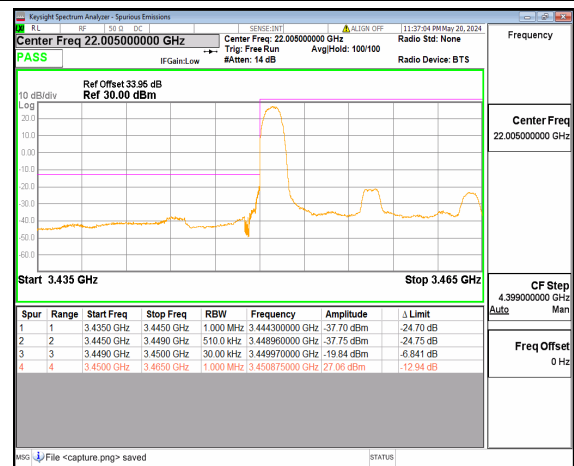

n77(3450-3550MHz) 15M DFT-s-OFDM BPSK Edge_1RB_Left Low

n77(3450-3550MHz) 15M DFT-s-OFDM QPSK Edge_1RB_Left Low