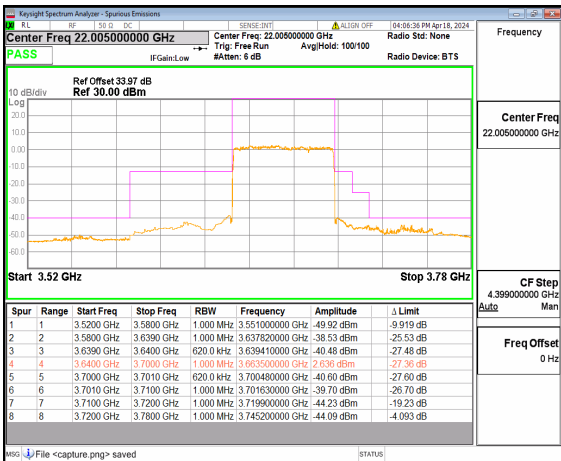

n48 60M DFT-s-OFDM BPSK Outer_Full Mid

n48 60M DFT-s-OFDM BPSK Outer_Full High