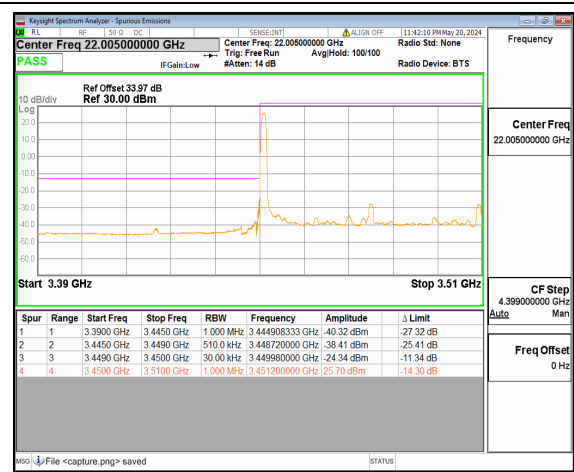

n77(3450-3550MHz) 50M DFT-s-OFDM BPSK Edge_1RB_Left Low

n77(3450-3550MHz) 50M DFT-s-OFDM QPSK Outer_Full Low

n77(3450-3550MHz) 50M DFT-s-OFDM QPSK Edge_1RB_Left Low

n77(3450-3550MHz) 60M DFT-s-OFDM BPSK
Outer_Full Low