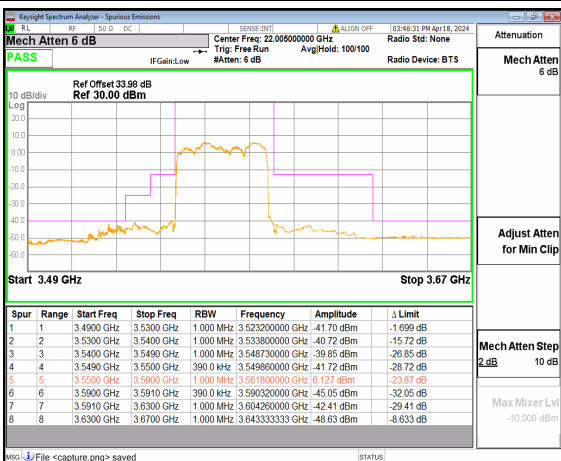

n48 20M DFT-s-OFDM QPSK Outer_Full Low

n48 20M DFT-s-OFDM BPSK Outer_Full Mid

n48 20M DFT-s-OFDM QPSK Outer_Full Mid

n48 20M DFT-s-OFDM BPSK Outer_Full High

n48 20M DFT-s-OFDM QPSK Outer_Full High

n48 40M DFT-s-OFDM BPSK Outer_Full Low