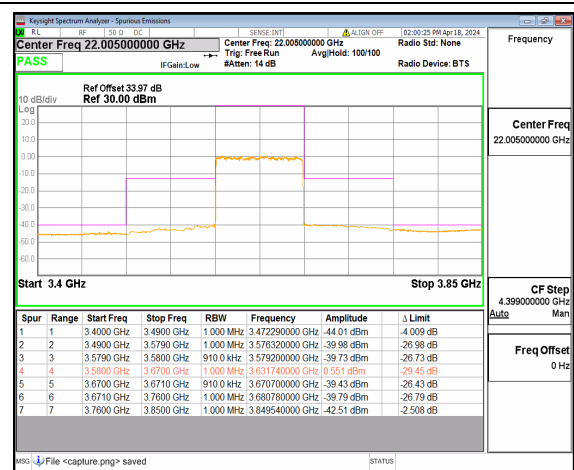

n48 90M DFT-s-OFDM QPSK Outer_Full Low

n48 90M DFT-s-OFDM QPSK Outer_Full Mid