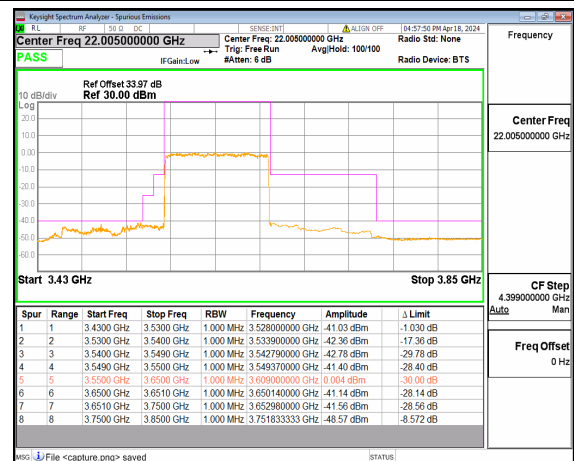

n48 90M DFT-s-OFDM QPSK Outer_Full Low

n48 90M DFT-s-OFDM BPSK Outer_Full Mid

n48 90M DFT-s-OFDM QPSK Outer_Full Mid

n48 90M DFT-s-OFDM BPSK Outer_Full High

n48 90M DFT-s-OFDM QPSK Outer_Full High

n48 100M DFT-s-OFDM BPSK Outer_Full Low