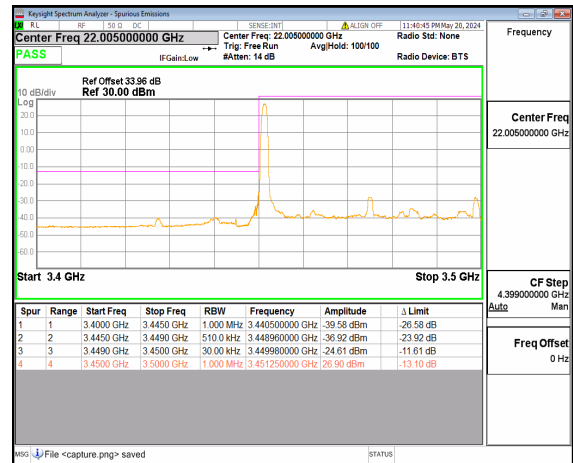

n77(3450-3550MHz) 40M DFT-s-OFDM BPSK Edge_1RB_Left Low

n77(3450-3550MHz) 40M DFT-s-OFDM QPSK Outer_Full Low

n77(3450-3550MHz) 40M DFT-s-OFDM QPSK Edge_1RB_Left Low

n77(3450-3550MHz) 50M DFT-s-OFDM BPSK Outer_Full Low