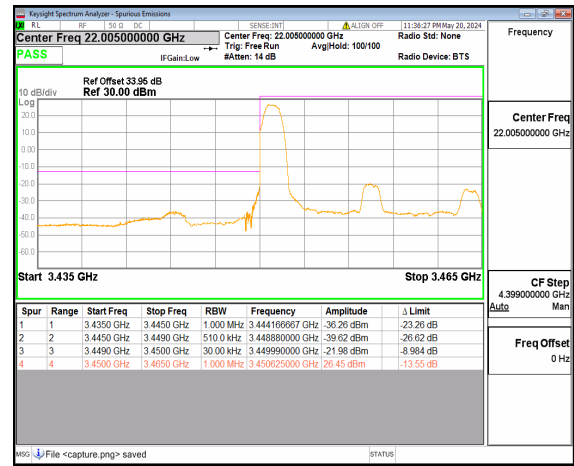

n77(3450-3550MHz) 10M DFT-s-OFDM BPSK Edge_1RB_Left Low

n77(3450-3550MHz) 10M DFT-s-OFDM QPSK Outer_Full Low

n77(3450-3550MHz) 10M DFT-s-OFDM QPSK Edge_1RB_Left Low

n77(3450-3550MHz) 15M DFT-s-OFDM BPSK Outer_Full Low