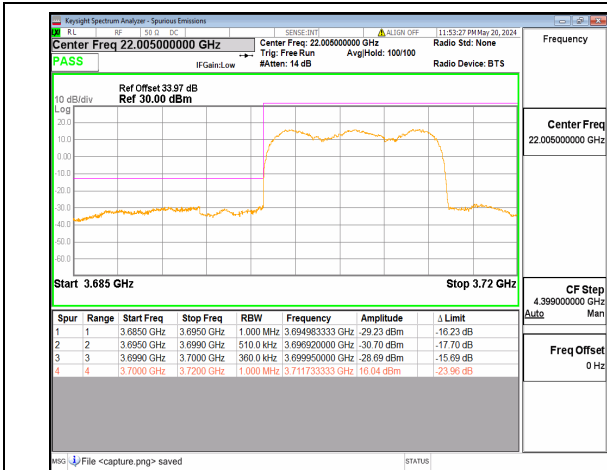

n77(3700-3980MHz) 15M DFT-s-OFDM BPSK
Outer_Full Low