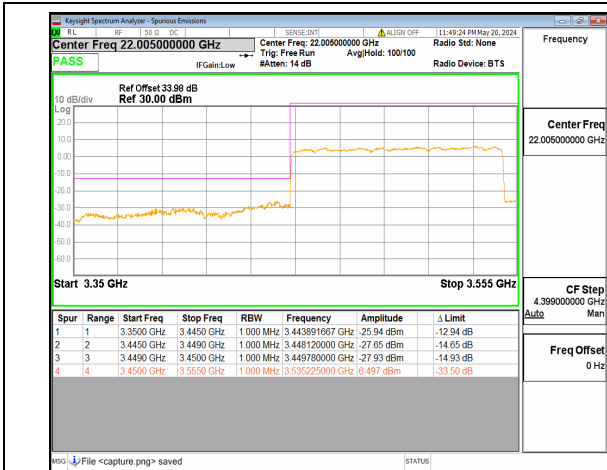

n77(3450-3550MHz) 100M DFT-s-OFDM QPSK Outer_Full Low