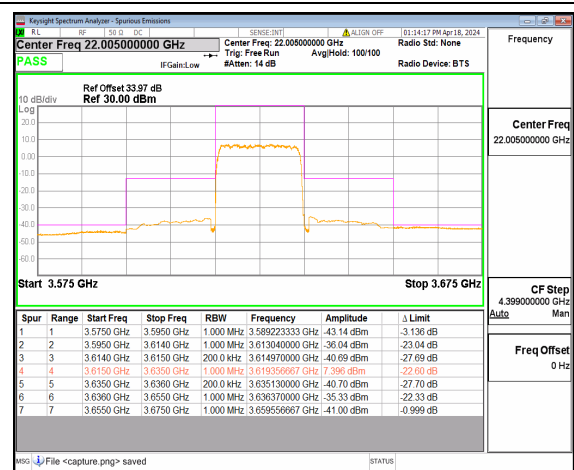

n48 20M DFT-s-OFDM QPSK Outer_Full Low

n48 20M DFT-s-OFDM QPSK Outer_Full Mid