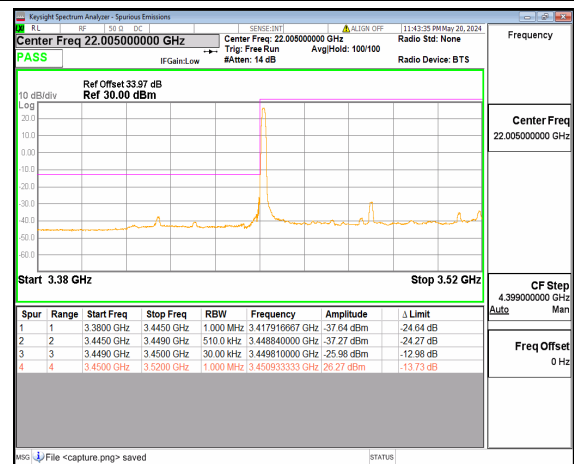

n77(3450-3550MHz) 60M DFT-s-OFDM BPSK
Edge_1RB_Left Low

n77(3450-3550MHz) 60M DFT-s-OFDM QPSK
Outer_Full Low

n77(3450-3550MHz) 60M DFT-s-OFDM QPSK
Edge_1RB_Left Low

n77(3450-3550MHz) 70M DFT-s-OFDM BPSK
Outer_Full Low