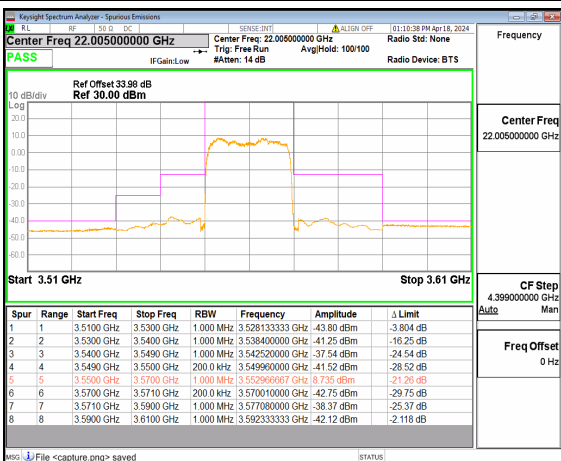

n48 15M DFT-s-OFDM QPSK Outer_Full Low

n48 15M DFT-s-OFDM BPSK Outer_Full Mid

n48 15M DFT-s-OFDM QPSK Outer_Full Mid

n48 15M DFT-s-OFDM BPSK Outer_Full High

n48 15M DFT-s-OFDM QPSK Outer_Full High

n48 20M DFT-s-OFDM BPSK Outer_Full Low