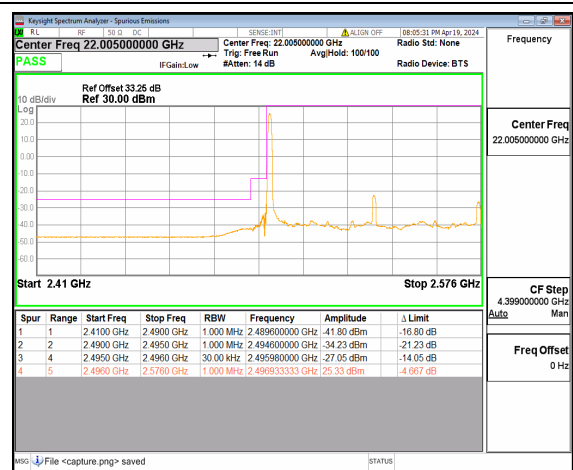

n41 80M DFT-s-OFDM QPSK Outer_Full Low

n41 80M DFT-s-OFDM QPSK Edge_1RB_Left Low

n41 90M DFT-s-OFDM BPSK Outer_Full Low

n41 90M DFT-s-OFDM BPSK Edge_1RB_Left Low

n41 90M DFT-s-OFDM QPSK Outer_Full Low

n41 90M DFT-s-OFDM QPSK Edge_1RB_Left Low