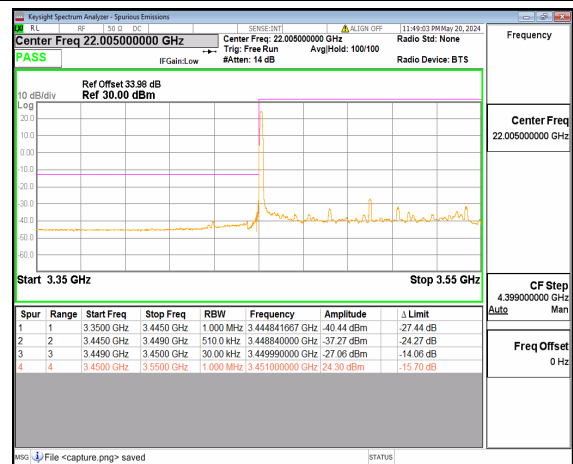

n77(3450-3550MHz) 90M DFT-s-OFDM BPSK Edge_1RB_Left Low

n77(3450-3550MHz) 90M DFT-s-OFDM QPSK Outer_Full Low

n77(3450-3550MHz) 90M DFT-s-OFDM QPSK Edge_1RB_Left Low

n77(3450-3550MHz) 100M DFT-s-OFDM BPSK Outer_Full Low