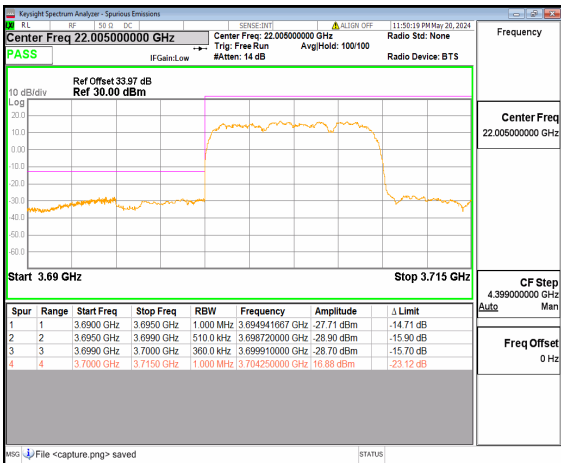

n77(3450-3550MHz) 100M DFT-s-OFDM QPSK Outer_Full Low

n77(3700-3980MHz) 10M DFT-s-OFDM BPSK Outer_Full Low