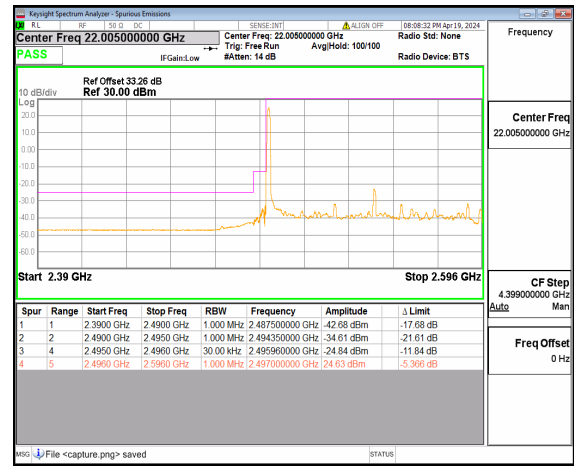

n41 100M DFT-s-OFDM BPSK Edge_1RB_Left Low

n41 100M DFT-s-OFDM QPSK Edge_1RB_Left Low