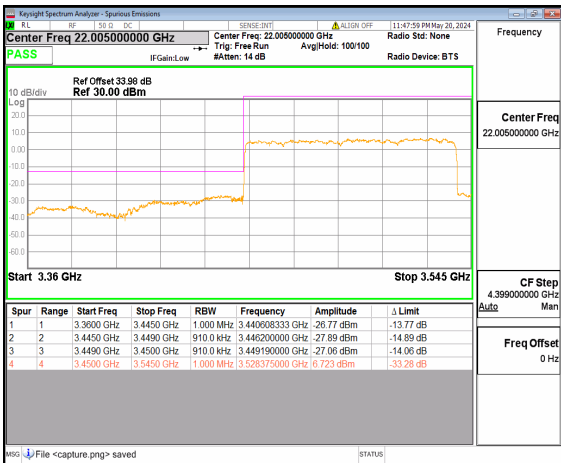

n77(3450-3550MHz) 90M DFT-s-OFDM BPSK Outer_Full Low

n77(3450-3550MHz) 90M DFT-s-OFDM QPSK Outer_Full Low