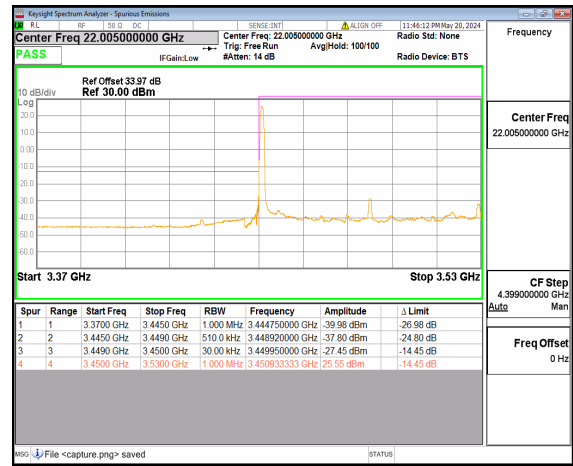

n77(3450-3550MHz) 70M DFT-s-OFDM BPSK
Edge_1RB_Left Low

n77(3450-3550MHz) 70M DFT-s-OFDM QPSK Outer_Full Low

n77(3450-3550MHz) 70M DFT-s-OFDM QPSK Edge_1RB_Left Low

n77(3450-3550MHz) 80M DFT-s-OFDM BPSK Outer_Full Low