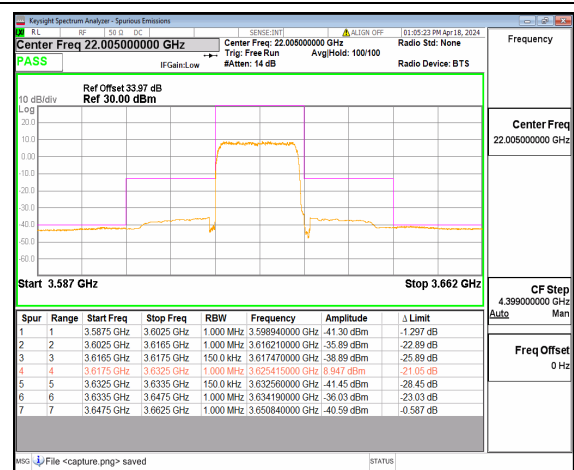

n48 15M DFT-s-OFDM QPSK Outer_Full Low

n48 15M DFT-s-OFDM QPSK Outer_Full Mid