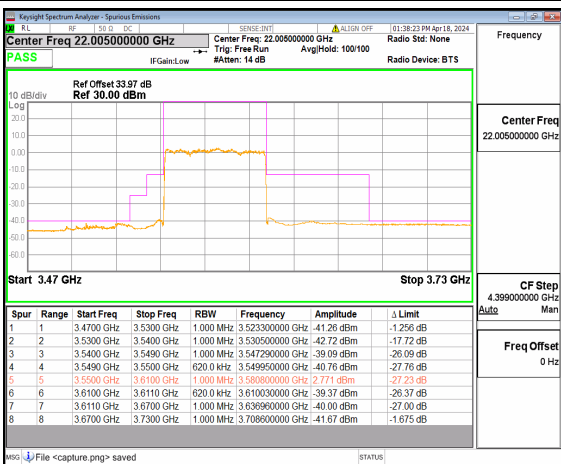

n48 50M DFT-s-OFDM QPSK Outer_Full Low

n48 50M DFT-s-OFDM BPSK Outer_Full Mid

n48 50M DFT-s-OFDM QPSK Outer_Full Mid

n48 50M DFT-s-OFDM BPSK Outer_Full High

n48 50M DFT-s-OFDM QPSK Outer_Full High

n48 60M DFT-s-OFDM BPSK Outer_Full Low