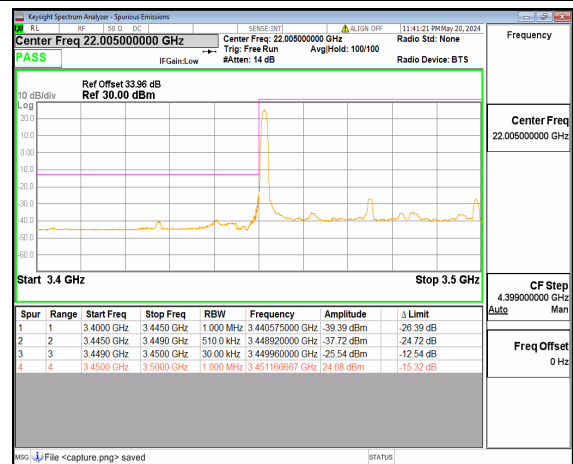

n77(3450-3550MHz) 50M DFT-s-OFDM BPSK Edge_1RB_Left Low

n77(3450-3550MHz) 50M DFT-s-OFDM QPSK Edge_1RB_Left Low