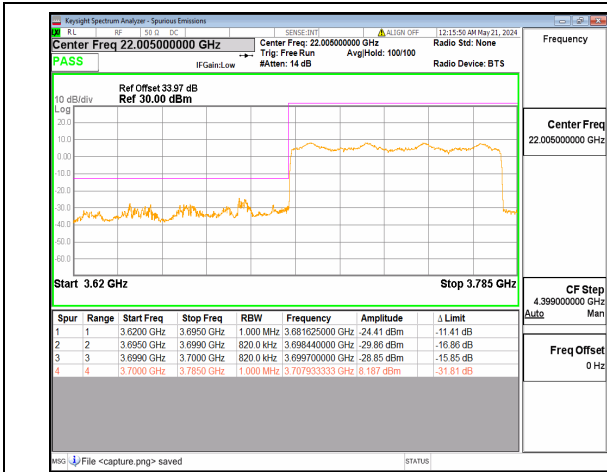

n77(3700-3980MHz) 80M DFT-s-OFDM BPSK
Outer_Full Low