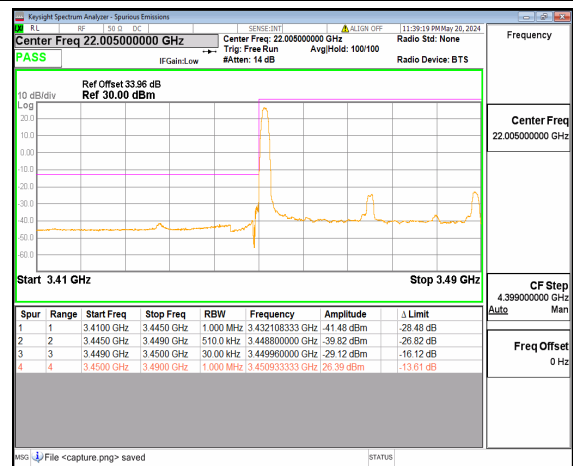

n77(3450-3550MHz) 20M DFT-s-OFDM BPSK Edge_1RB_Left Low

n77(3450-3550MHz) 20M DFT-s-OFDM QPSK Outer_Full Low

n77(3450-3550MHz) 20M DFT-s-OFDM QPSK Edge_1RB_Left Low

n77(3450-3550MHz) 40M DFT-s-OFDM BPSK Outer_Full Low