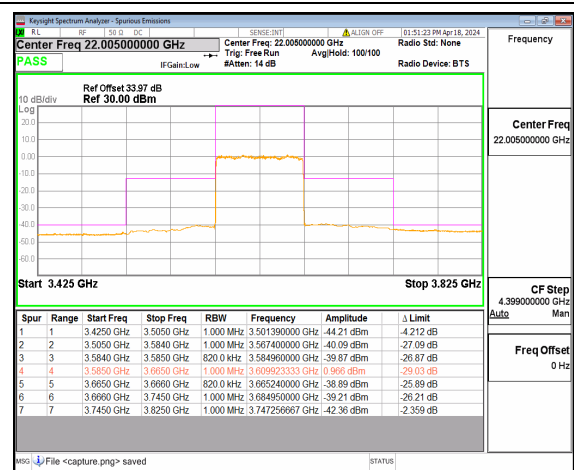

n48 80M DFT-s-OFDM QPSK Outer_Full Low

n48 80M DFT-s-OFDM QPSK Outer_Full Mid