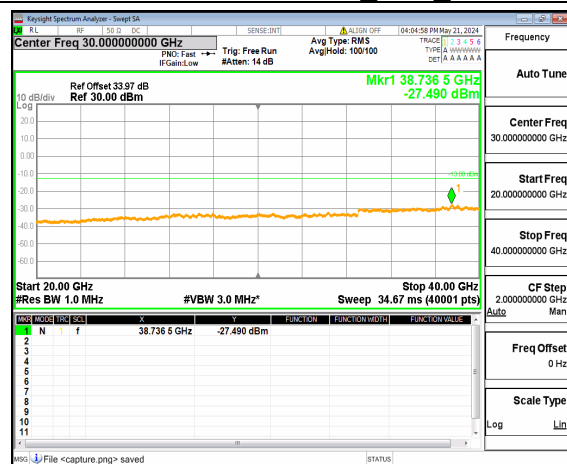

n77(3700-3980MHz) (20GHz-40GHz) 50M DFT-s-OFDM BPSK Inner_1RB_Left_Low

n77(3700-3980MHz) (20GHz-40GHz) 50M DFT-s-OFDM BPSK Inner_1RB_Right_Low