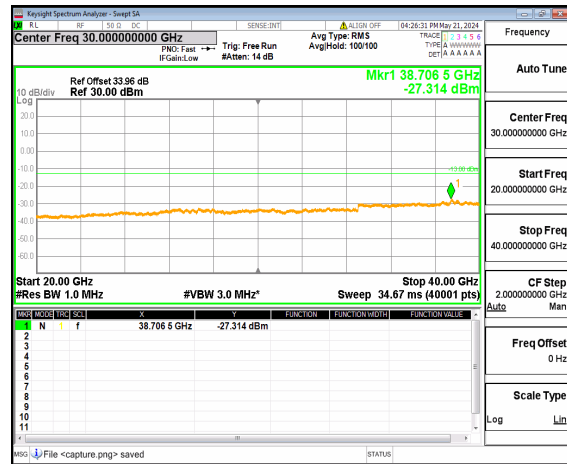

n77(3700-3980MHz) (20GHz-40GHz) 50M DFT-s-OFDM BPSK Inner_1RB_Right Mid

n77(3700-3980MHz) (20GHz-40GHz) 50M DFT-s-OFDM QPSK Inner_1RB_Left Mid