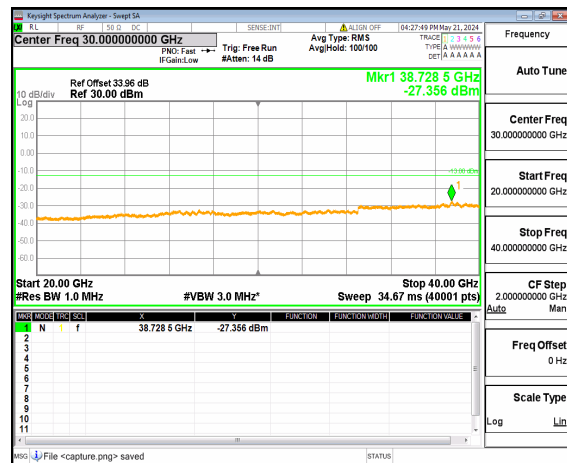

n77(3700-3980MHz) (20GHz-40GHz) 50M DFT-s-OFDM QPSK Inner_1RB_Left Mid

n77(3700-3980MHz) (20GHz-40GHz) 50M DFT-s-OFDM QPSK Inner_1RB_Right Mid