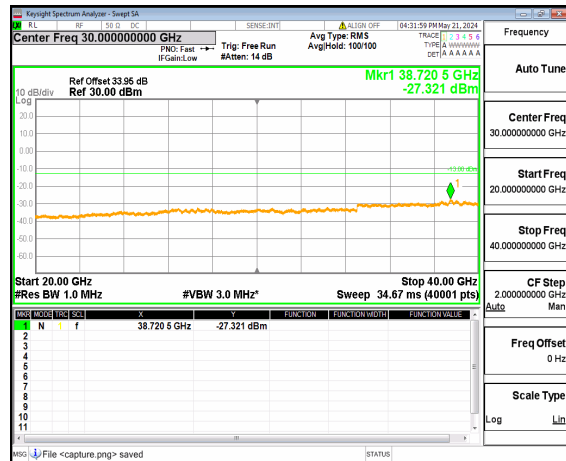

n77(3700-3980MHz) (20GHz-40GHz) 50M DFT-s-OFDM BPSK Inner_1RB_Right_High

n77(3700-3980MHz) (20GHz-40GHz) 50M DFT-s-OFDM QPSK Inner_1RB_Left_High