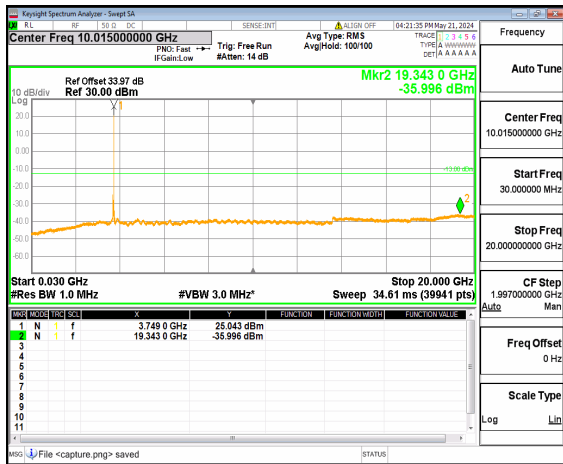

n77(3700-3980MHz) (30MHz-20GHz) 50M DFT-s-OFDM QPSK Inner_1RB_Left Low

n77(3700-3980MHz) (30MHz-20GHz) 50M DFT-s-OFDM QPSK Inner_1RB_Right Low