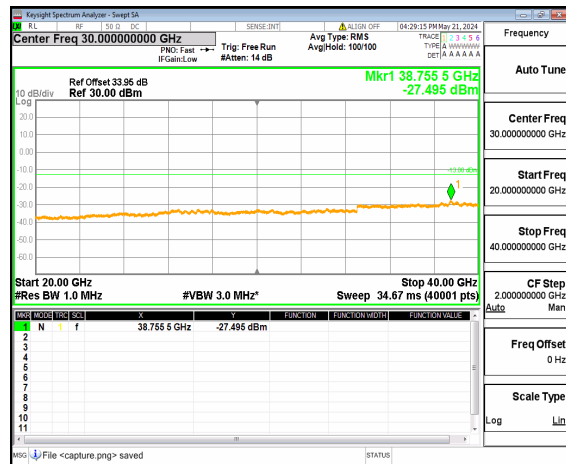

n77(3700-3980MHz) (20GHz-40GHz) 50M DFT-s-OFDM QPSK Inner_1RB_Right Mid

n77(3700-3980MHz) (20GHz-40GHz) 50M DFT-s-OFDM BPSK Inner_1RB_Left_High