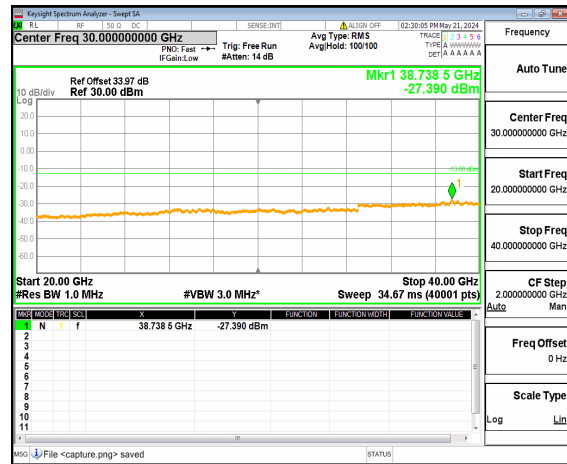

n77(3700-3980MHz) (20GHz-40GHz) 10M DFT-s-OFDM QPSK Inner_1RB_Right High

n77(3700-3980MHz) (20GHz-40GHz) 15M DFT-s-OFDM BPSK Inner_1RB_Left Low