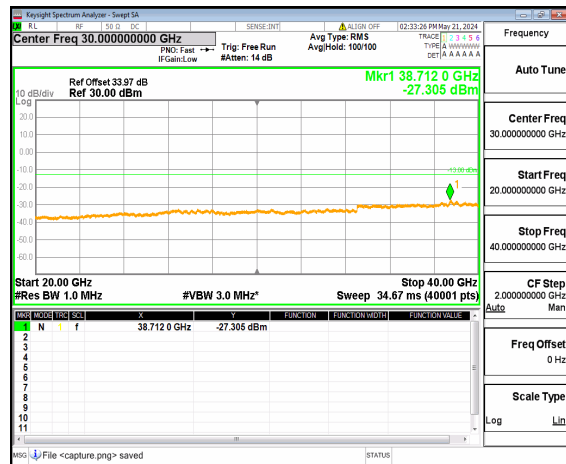

n77(3700-3980MHz) (20GHz-40GHz) 15M DFT-s-OFDM BPSK Inner_1RB_Right Low

n77(3700-3980MHz) (20GHz-40GHz) 15M DFT-s-OFDM QPSK Inner_1RB_Left Low