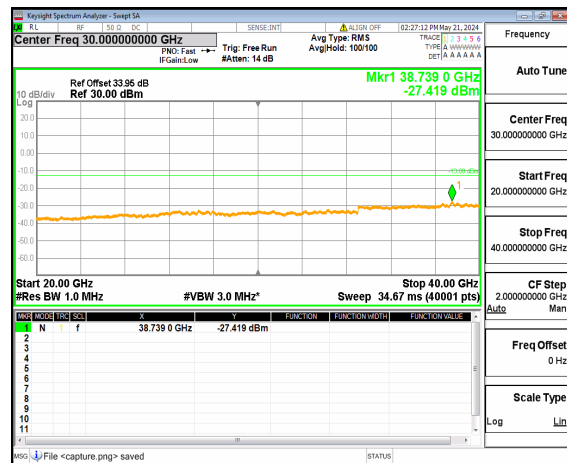

n77(3700-3980MHz) (20GHz-40GHz) 10M DFT-s-OFDM BPSK Inner_1RB_Right_High

n77(3700-3980MHz) (20GHz-40GHz) 10M DFT-s-OFDM QPSK Inner_1RB_Left_High