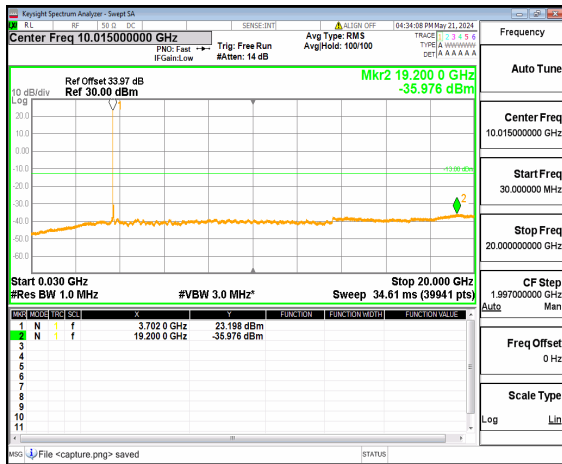

n77(3700-3980MHz) (30MHz-20GHz) 50M DFT-s-OFDM QPSK Inner_1RB_Right High

n77(3700-3980MHz) (30MHz-20GHz) 60M DFT-s-OFDM BPSK Inner_1RB_Left Low