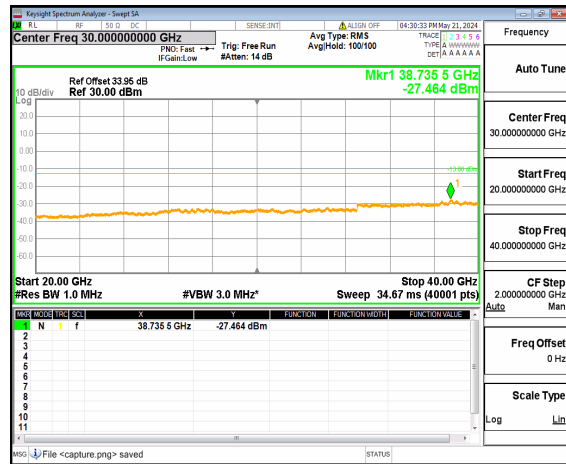

n77(3700-3980MHz) (20GHz-40GHz) 50M DFT-s-OFDM BPSK Inner_1RB_Left_High

n77(3700-3980MHz) (20GHz-40GHz) 50M DFT-s-OFDM BPSK Inner_1RB_Right_High