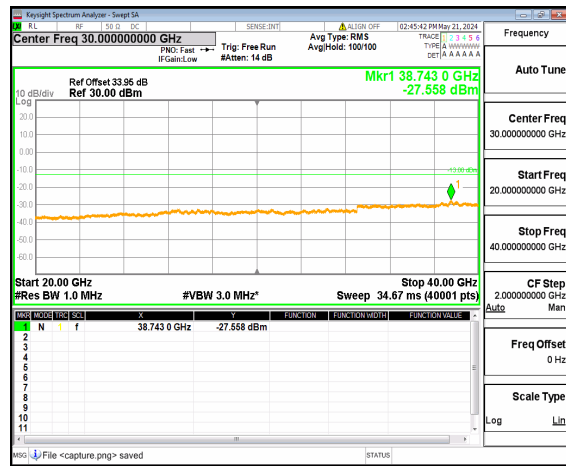

n77(3700-3980MHz) (20GHz-40GHz) 15M DFT-s-OFDM QPSK Inner_1RB_Left_High

n77(3700-3980MHz) (20GHz-40GHz) 15M DFT-s-OFDM QPSK Inner_1RB_Right High