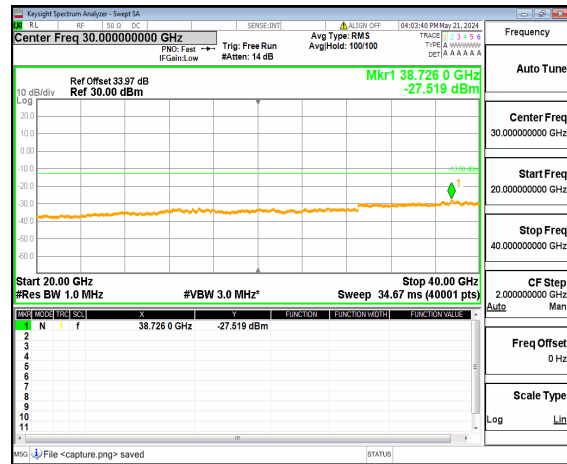

n77(3700-3980MHz) (20GHz-40GHz) 40M DFT-s-OFDM QPSK Inner_1RB_Right_High

n77(3700-3980MHz) (20GHz-40GHz) 50M DFT-s-OFDM BPSK Inner_1RB_Left_Low