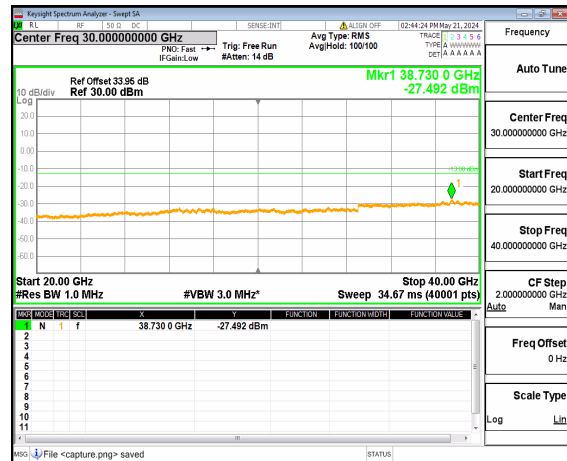

n77(3700-3980MHz) (20GHz-40GHz) 15M DFT-s-OFDM BPSK Inner_1RB_Right_High

n77(3700-3980MHz) (20GHz-40GHz) 15M DFT-s-OFDM QPSK Inner_1RB_Left_High