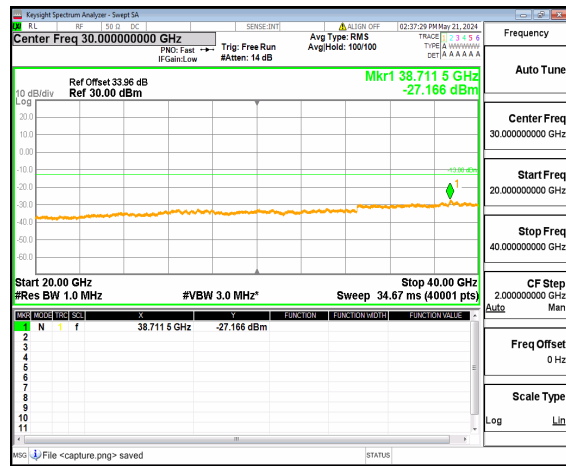

n77(3700-3980MHz) (20GHz-40GHz) 15M DFT-s-OFDM BPSK Inner_1RB_Left Mid

n77(3700-3980MHz) (20GHz-40GHz) 15M DFT-s-OFDM BPSK Inner_1RB_Right Mid