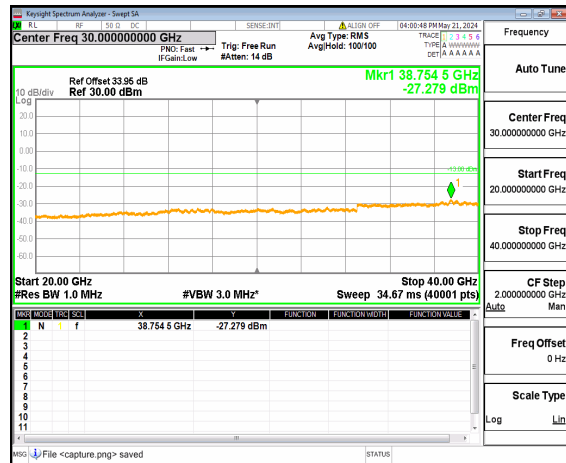

n77(3700-3980MHz) (20GHz-40GHz) 40M DFT-s-OFDM BPSK Inner_1RB_Right_High

n77(3700-3980MHz) (20GHz-40GHz) 40M DFT-s-OFDM QPSK Inner_1RB_Left_High