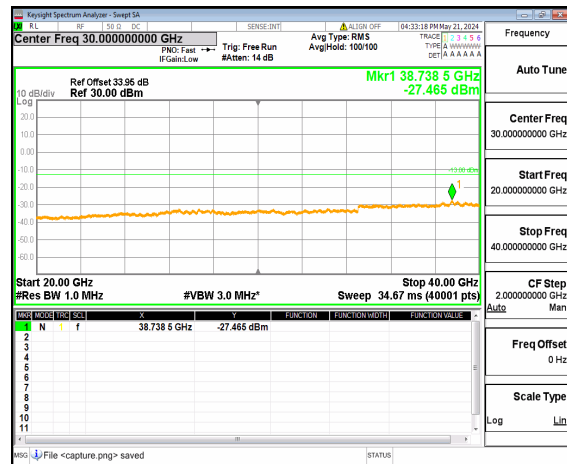

n77(3700-3980MHz) (20GHz-40GHz) 50M DFT-s-OFDM QPSK Inner_1RB_Left_High

n77(3700-3980MHz) (20GHz-40GHz) 50M DFT-s-OFDM QPSK Inner_1RB_Right High