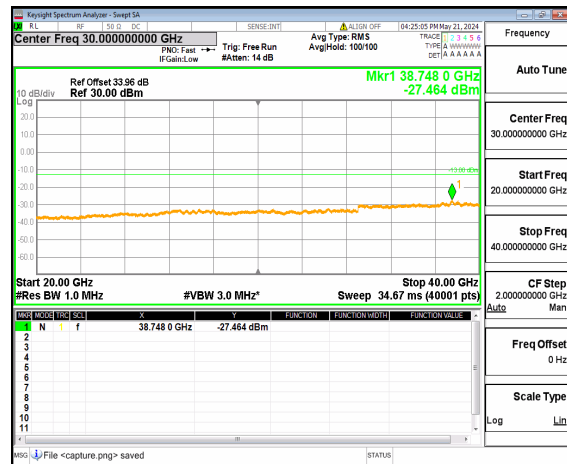

n77(3700-3980MHz) (20GHz-40GHz) 50M DFT-s-OFDM BPSK Inner_1RB_Left Mid

n77(3700-3980MHz) (20GHz-40GHz) 50M DFT-s-OFDM BPSK Inner_1RB_Right Mid