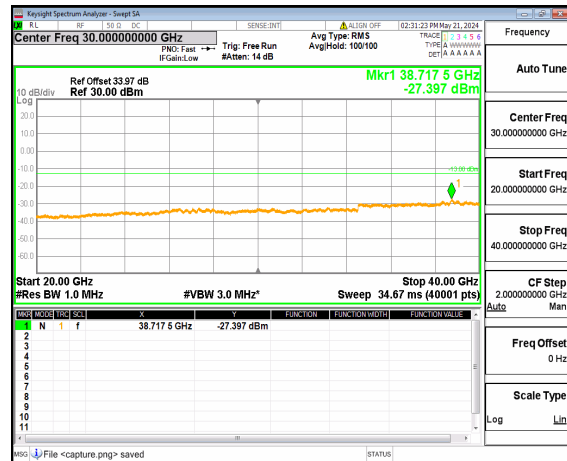

n77(3700-3980MHz) (20GHz-40GHz) 15M DFT-s-OFDM BPSK Inner_1RB_Left Low

n77(3700-3980MHz) (20GHz-40GHz) 15M DFT-s-OFDM BPSK Inner_1RB_Right Low