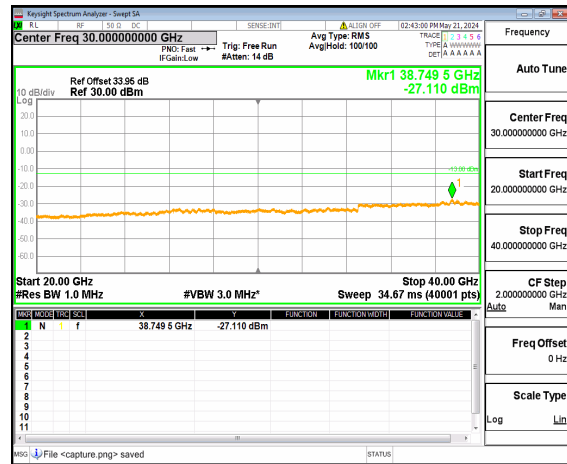

n77(3700-3980MHz) (20GHz-40GHz) 15M DFT-s-OFDM BPSK Inner_1RB_Left_High

n77(3700-3980MHz) (20GHz-40GHz) 15M DFT-s-OFDM BPSK Inner_1RB_Right_High