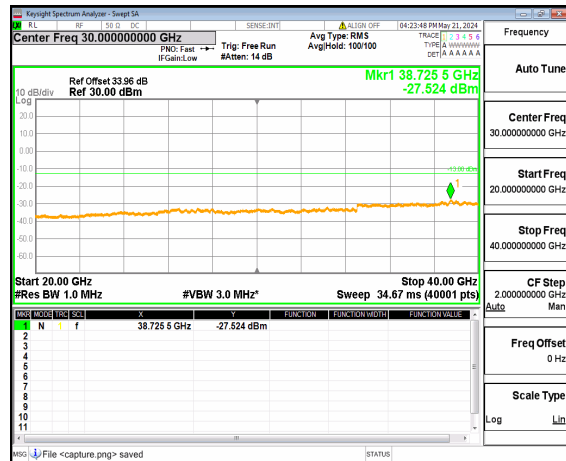

n77(3700-3980MHz) (20GHz-40GHz) 50M DFT-s-OFDM QPSK Inner_1RB_Right Low

n77(3700-3980MHz) (20GHz-40GHz) 50M DFT-s-OFDM BPSK Inner_1RB_Left Mid