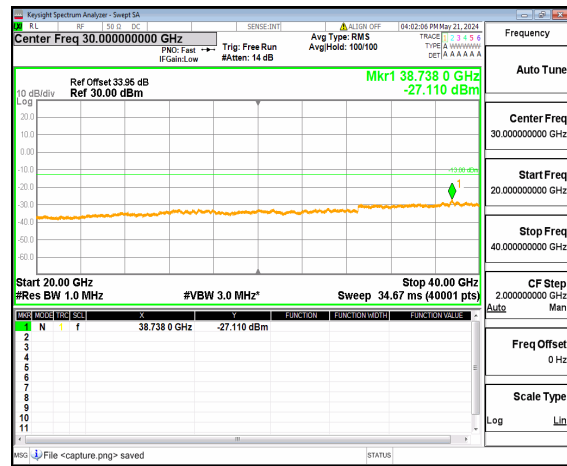

n77(3700-3980MHz) (20GHz-40GHz) 40M DFT-s-OFDM QPSK Inner_1RB_Left_High

n77(3700-3980MHz) (20GHz-40GHz) 40M DFT-s-OFDM QPSK Inner_1RB_Right_High