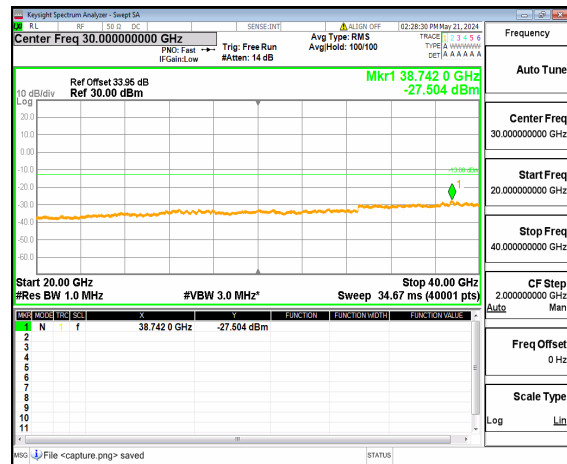

n77(3700-3980MHz) (20GHz-40GHz) 10M DFT-s-OFDM QPSK Inner_1RB_Left_High

n77(3700-3980MHz) (20GHz-40GHz) 10M DFT-s-OFDM QPSK Inner_1RB_Right High