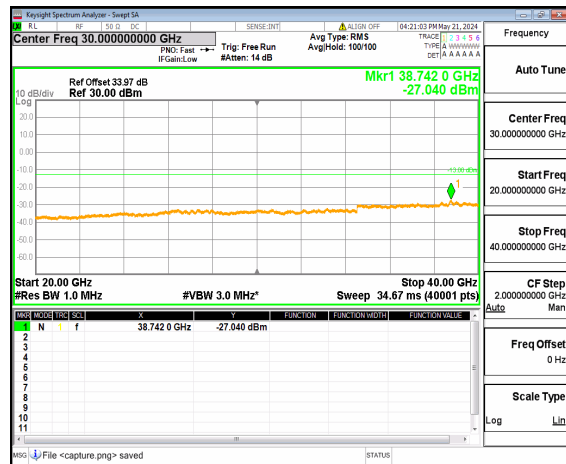

n77(3700-3980MHz) (20GHz-40GHz) 50M DFT-s-OFDM BPSK Inner_1RB_Right_Low

n77(3700-3980MHz) (20GHz-40GHz) 50M DFT-s-OFDM QPSK Inner_1RB_Left Low