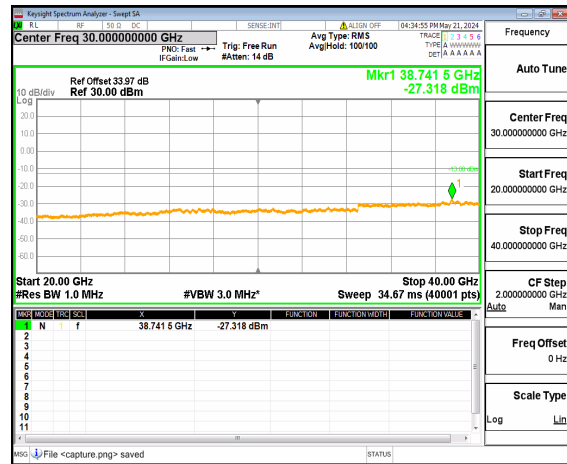

n77(3700-3980MHz) (20GHz-40GHz) 50M DFT-s-OFDM QPSK Inner_1RB_Right High

n77(3700-3980MHz) (20GHz-40GHz) 60M DFT-s-OFDM BPSK Inner_1RB_Left Low