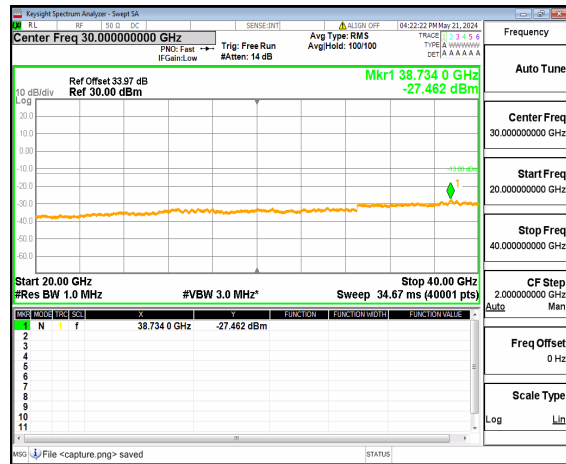

n77(3700-3980MHz) (20GHz-40GHz) 50M DFT-s-OFDM QPSK Inner_1RB_Left Low

n77(3700-3980MHz) (20GHz-40GHz) 50M DFT-s-OFDM QPSK Inner_1RB_Right Low