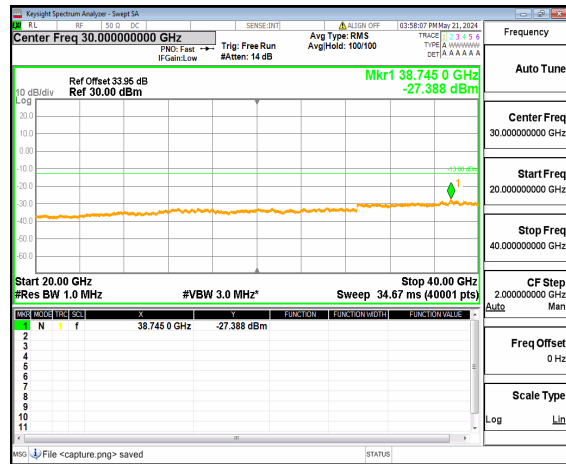

n77(3700-3980MHz) (20GHz-40GHz) 40M DFT-s-OFDM BPSK Inner_1RB_Left_High

n77(3700-3980MHz) (20GHz-40GHz) 40M DFT-s-OFDM BPSK Inner_1RB_Right_High