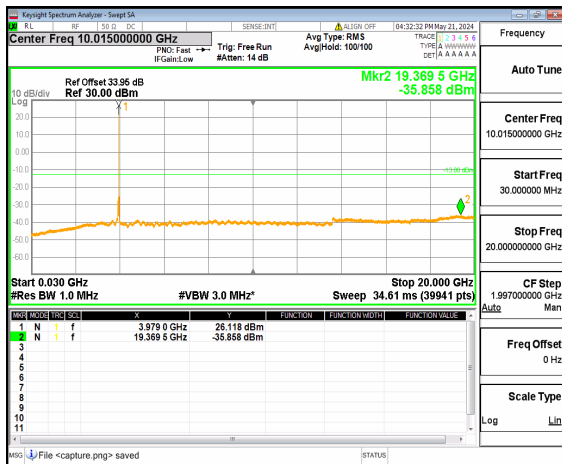

n77(3700-3980MHz) (30MHz-20GHz) 50M DFT-s-OFDM QPSK Inner_1RB_Right High