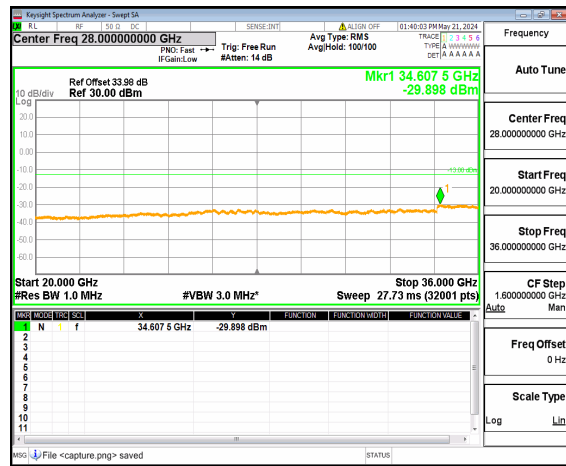

n77(3450-3550MHz) (20GHz-36GHz) 80M DFT-s-OFDM QPSK Inner_1RB_Right_High

n77(3450-3550MHz) (20GHz-36GHz) 90M DFT-s-OFDM BPSK Inner_1RB_Left Low