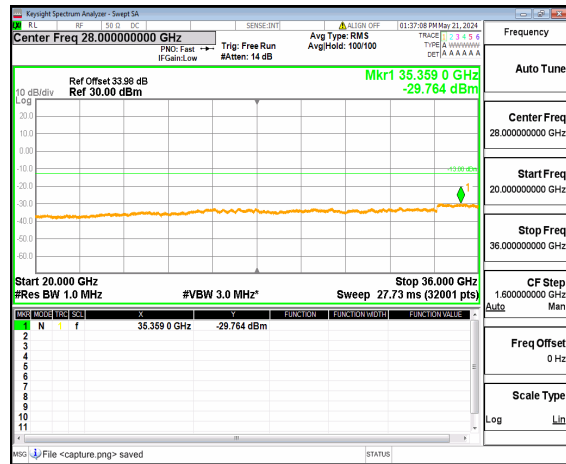

n77(3450-3550MHz) (20GHz-36GHz) 80M DFT-s-OFDM BPSK Inner_1RB_Right_High

n77(3450-3550MHz) (20GHz-36GHz) 80M DFT-s-OFDM QPSK Inner_1RB_Left_High