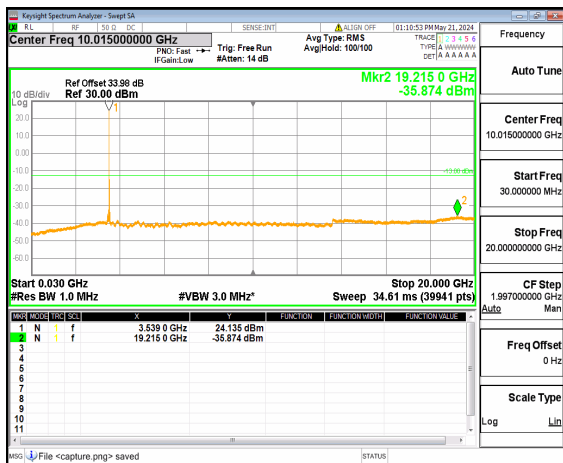

n77(3450-3550MHz) (30MHz-20GHz) 80M DFT-s-OFDM BPSK Inner_1RB_Left Mid

n77(3450-3550MHz) (30MHz-20GHz) 80M DFT-s-OFDM BPSK Inner_1RB_Right Mid