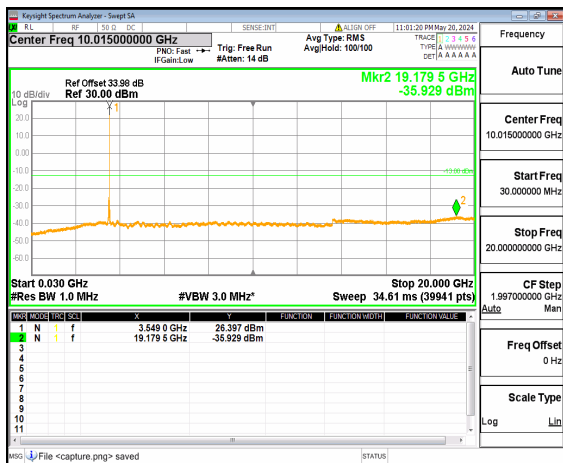

n77(3450-3550MHz) (30MHz-20GHz) 50M DFT-s-OFDM QPSK Inner_1RB_Left High

n77(3450-3550MHz) (30MHz-20GHz) 50M DFT-s-OFDM QPSK Inner_1RB_Right High