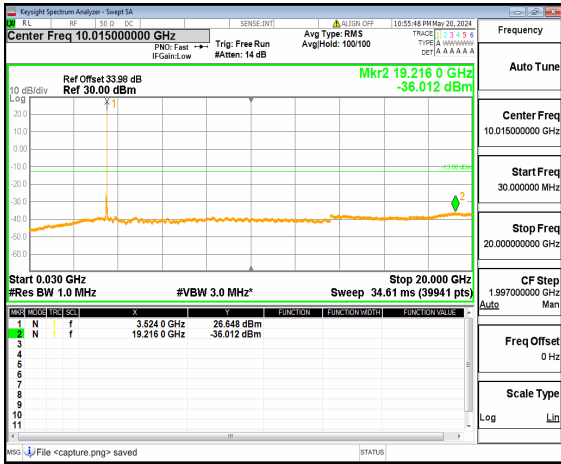

n77(3450-3550MHz) (30MHz-20GHz) 50M DFT-s-OFDM QPSK Inner_1RB_Left Mid

n77(3450-3550MHz) (30MHz-20GHz) 50M DFT-s-OFDM QPSK Inner_1RB_Right Mid