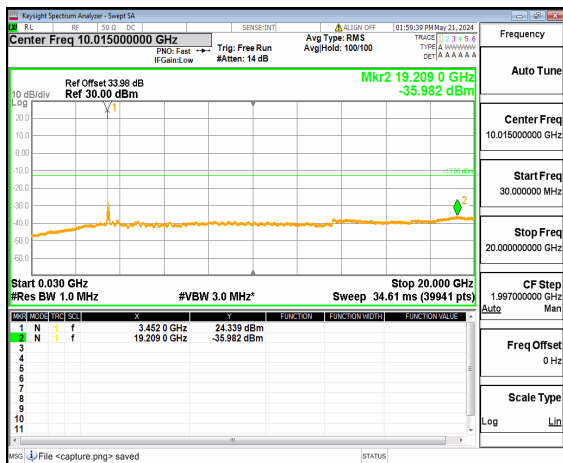

n77(3450-3550MHz) (30MHz-20GHz) 100M DFT-s-OFDM BPSK Inner_1RB_Right Mid

n77(3450-3550MHz) (30MHz-20GHz) 100M DFT-s-OFDM QPSK Inner_1RB_Left Mid