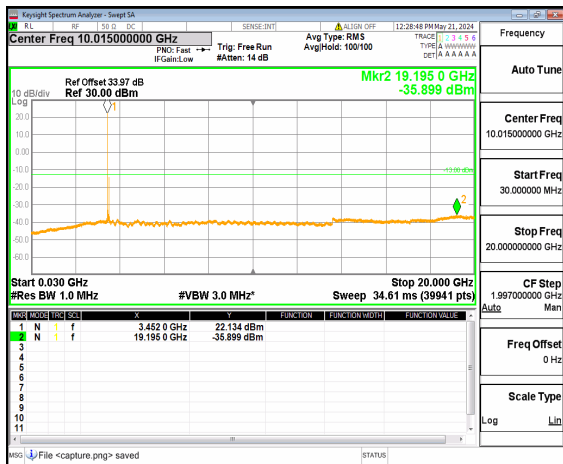

n77(3450-3550MHz) (30MHz-20GHz) 70M DFT-s-OFDM BPSK Inner_1RB_Left Low