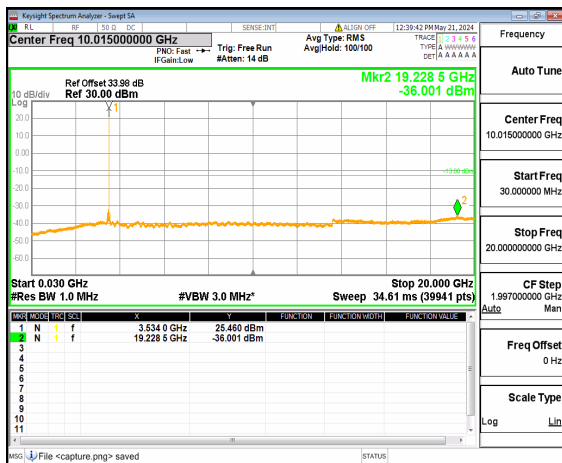

n77(3450-3550MHz) (30MHz-20GHz) 70M DFT-s-OFDM BPSK Inner_1RB_Left Mid

n77(3450-3550MHz) (30MHz-20GHz) 70M DFT-s-OFDM BPSK Inner_1RB_Right Mid