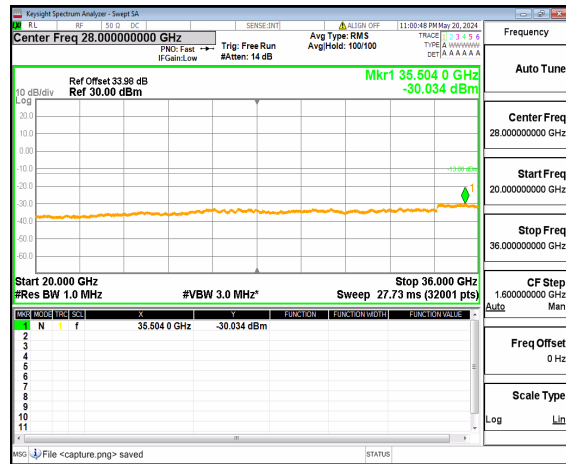

n77(3450-3550MHz) (20GHz-36GHz) 50M DFT-s-OFDM BPSK Inner_1RB_Right High

n77(3450-3550MHz) (20GHz-36GHz) 50M DFT-s-OFDM QPSK Inner_1RB_Left High