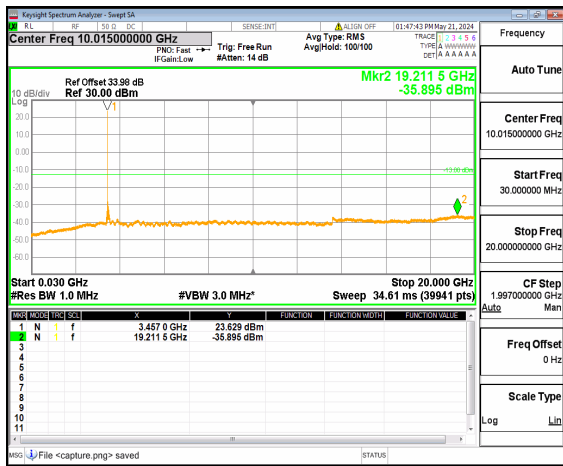

n77(3450-3550MHz) (30MHz-20GHz) 90M DFT-s-OFDM QPSK Inner_1RB_Left Mid