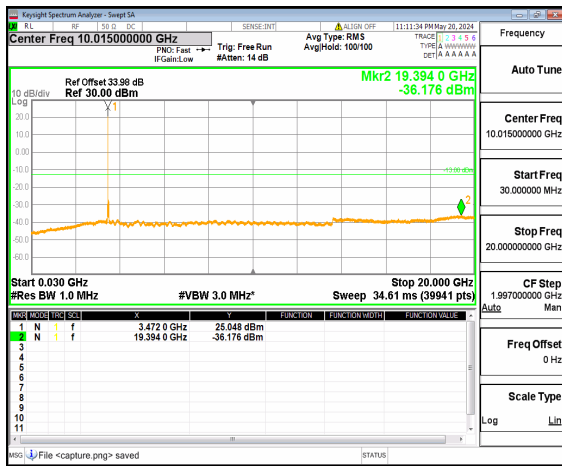

n77(3450-3550MHz) (30MHz-20GHz) 60M DFT-s-OFDM QPSK Inner_1RB_Left Mid