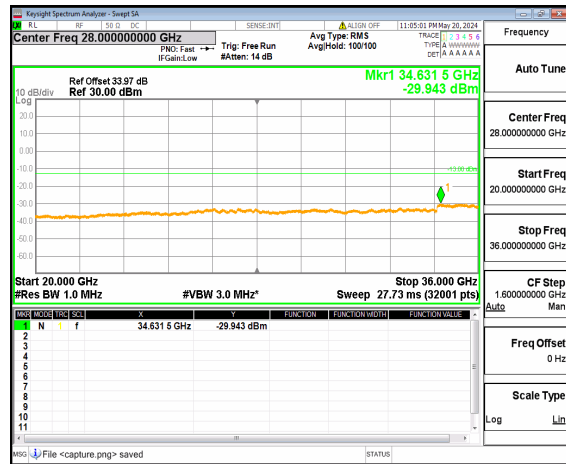

n77(3450-3550MHz) (20GHz-36GHz) 60M DFT-s-OFDM BPSK Inner_1RB_Left Low

n77(3450-3550MHz) (20GHz-36GHz) 60M DFT-s-OFDM BPSK Inner_1RB_Right Low