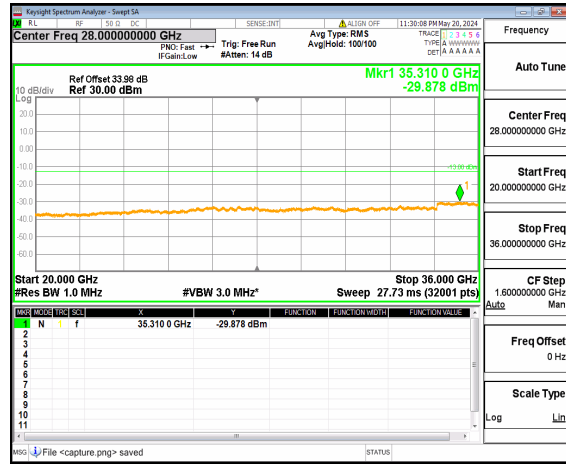

n77(3450-3550MHz) (20GHz-36GHz) 60M DFT-s-OFDM BPSK Inner_1RB_Right High

n77(3450-3550MHz) (20GHz-36GHz) 60M DFT-s-OFDM QPSK Inner_1RB_Left High