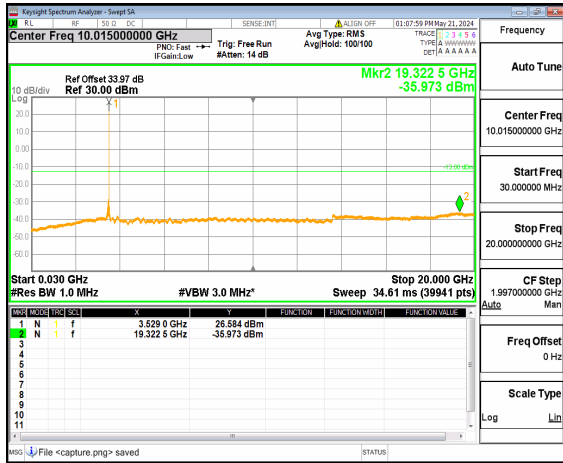

n77(3450-3550MHz) (30MHz-20GHz) 80M DFT-s-OFDM QPSK Inner_1RB_Right Low