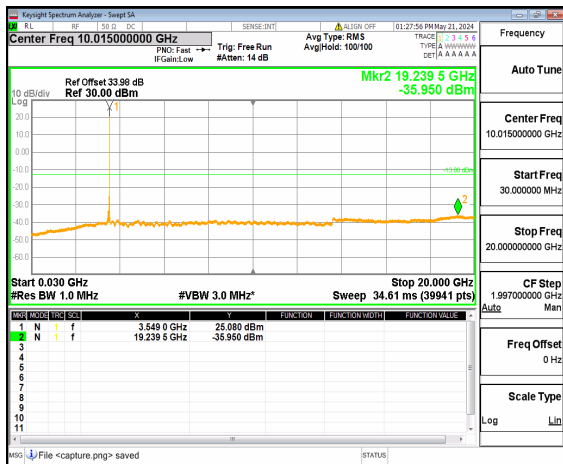

n77(3450-3550MHz) (30MHz-20GHz) 80M DFT-s-OFDM BPSK Inner_1RB_Right_High