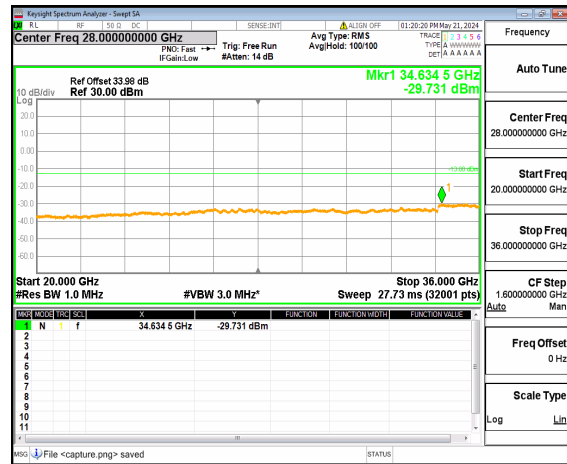

n77(3450-3550MHz) (20GHz-36GHz) 80M DFT-s-OFDM QPSK Inner_1RB_Left Mid

n77(3450-3550MHz) (20GHz-36GHz) 80M DFT-s-OFDM QPSK Inner_1RB_Right Mid