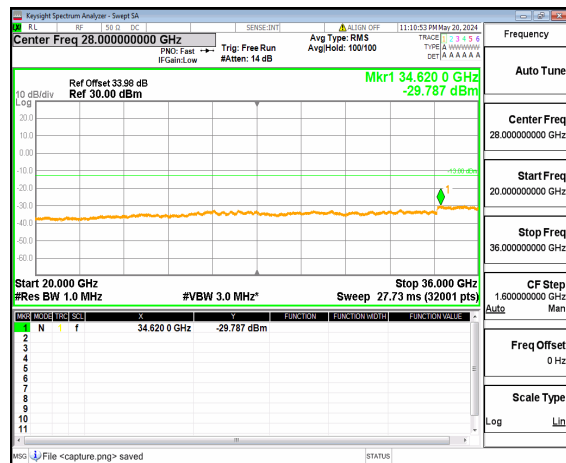

n77(3450-3550MHz) (20GHz-36GHz) 60M DFT-s-OFDM BPSK Inner_1RB_Left Mid

n77(3450-3550MHz) (20GHz-36GHz) 60M DFT-s-OFDM BPSK Inner_1RB_Right Mid