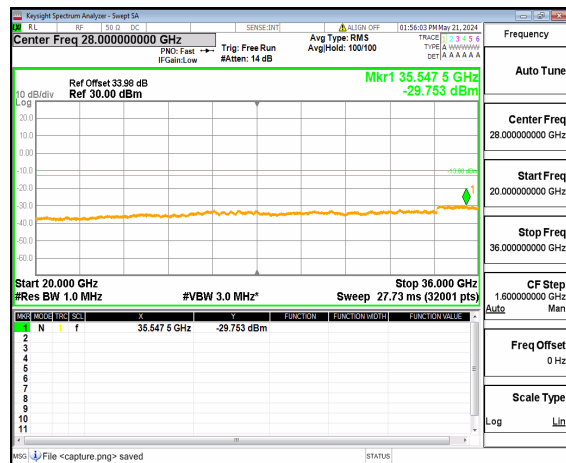

n77(3450-3550MHz) (20GHz-36GHz) 90M DFT-s-OFDM QPSK Inner_1RB_Left High

n77(3450-3550MHz) (20GHz-36GHz) 90M DFT-s-OFDM QPSK Inner_1RB_Right High