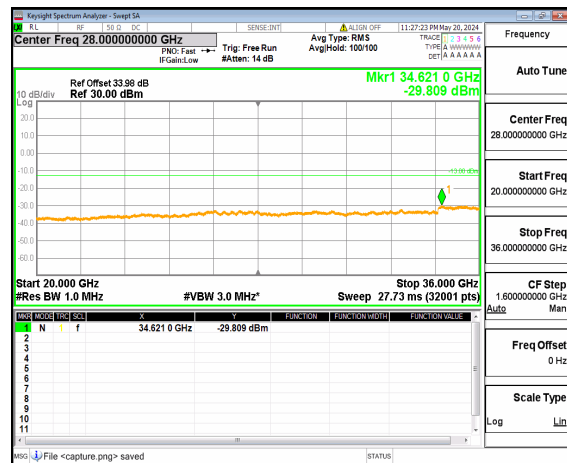

n77(3450-3550MHz) (20GHz-36GHz) 60M DFT-s-OFDM QPSK Inner_1RB_Right Mid

n77(3450-3550MHz) (20GHz-36GHz) 60M DFT-s-OFDM BPSK Inner_1RB_Left High