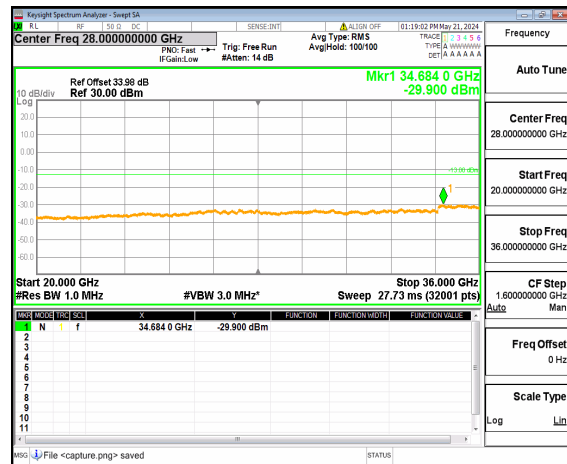

n77(3450-3550MHz) (20GHz-36GHz) 80M DFT-s-OFDM BPSK Inner_1RB_Right Mid

n77(3450-3550MHz) (20GHz-36GHz) 80M DFT-s-OFDM QPSK Inner_1RB_Left Mid