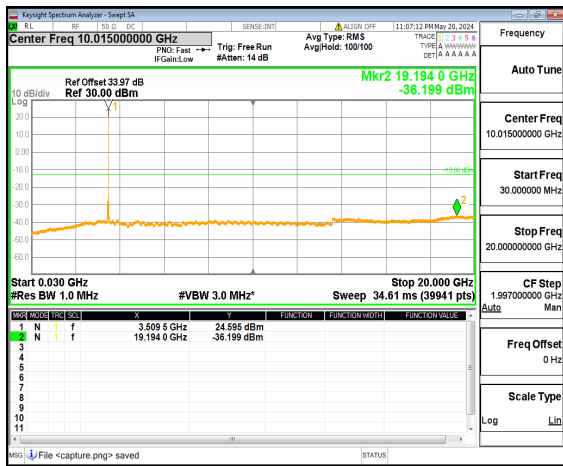

n77(3450-3550MHz) (30MHz-20GHz) 60M DFT-s-OFDM QPSK Inner_1RB_Right Low