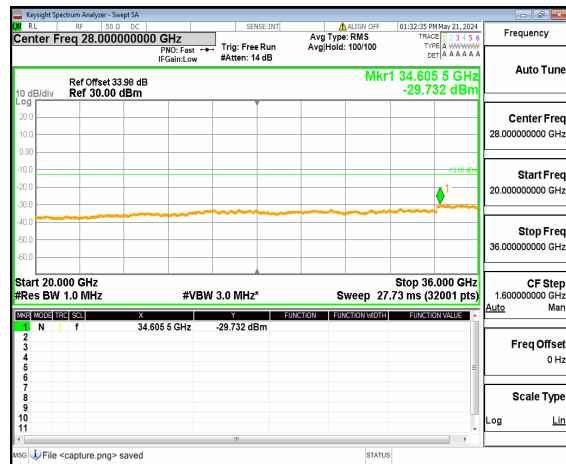

n77(3450-3550MHz) (20GHz-36GHz) 80M DFT-s-OFDM BPSK Inner_1RB_Left High

n77(3450-3550MHz) (20GHz-36GHz) 80M DFT-s-OFDM BPSK Inner_1RB_Right_High