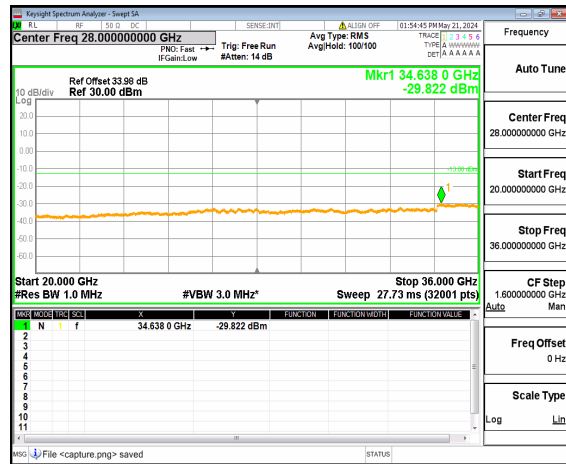

n77(3450-3550MHz) (20GHz-36GHz) 90M DFT-s-OFDM BPSK Inner_1RB_Right High

n77(3450-3550MHz) (20GHz-36GHz) 90M DFT-s-OFDM QPSK Inner_1RB_Left High