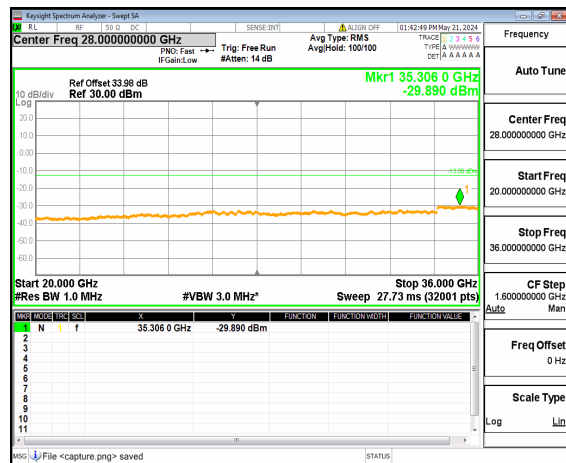

n77(3450-3550MHz) (20GHz-36GHz) 90M DFT-s-OFDM BPSK Inner_1RB_Right Low

n77(3450-3550MHz) (20GHz-36GHz) 90M DFT-s-OFDM QPSK Inner_1RB_Left Low