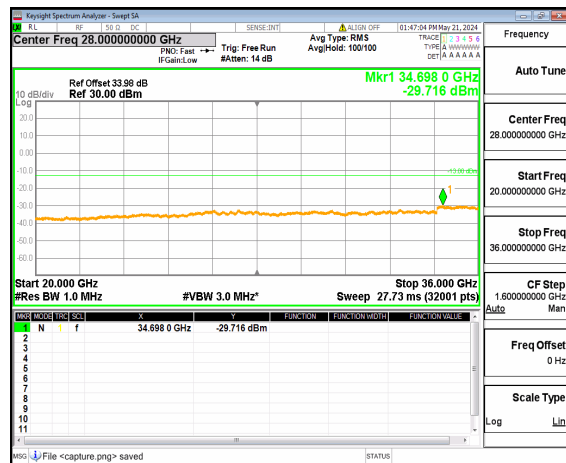

n77(3450-3550MHz) (20GHz-36GHz) 90M DFT-s-OFDM BPSK Inner_1RB_Left Mid

n77(3450-3550MHz) (20GHz-36GHz) 90M DFT-s-OFDM BPSK Inner_1RB_Right Mid