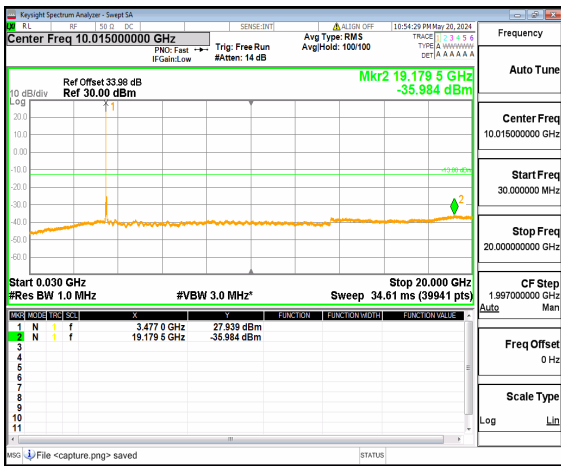

n77(3450-3550MHz) (30MHz-20GHz) 50M DFT-s-OFDM QPSK Inner_1RB_Left Mid