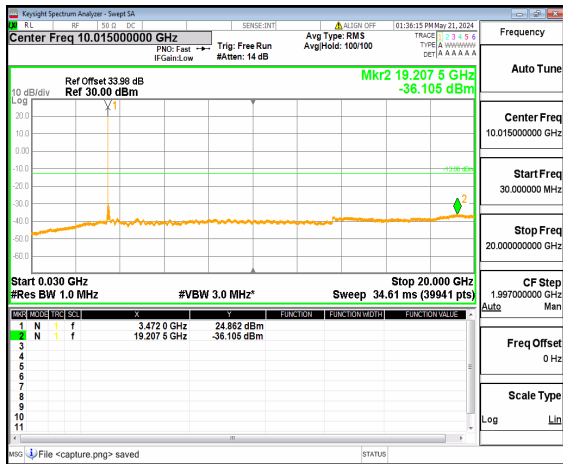

n77(3450-3550MHz) (30MHz-20GHz) 80M DFT-s-OFDM BPSK Inner_1RB_Right_High

n77(3450-3550MHz) (30MHz-20GHz) 80M DFT-s-OFDM QPSK Inner_1RB_Left_High