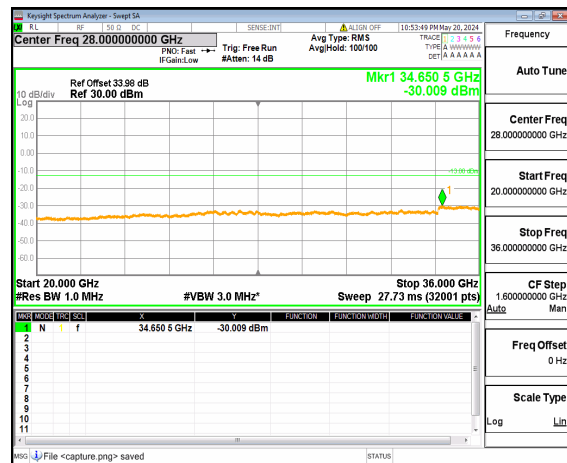

n77(3450-3550MHz) (20GHz-36GHz) 50M DFT-s-OFDM BPSK Inner_1RB_Left Mid

n77(3450-3550MHz) (20GHz-36GHz) 50M DFT-s-OFDM BPSK Inner_1RB_Right Mid