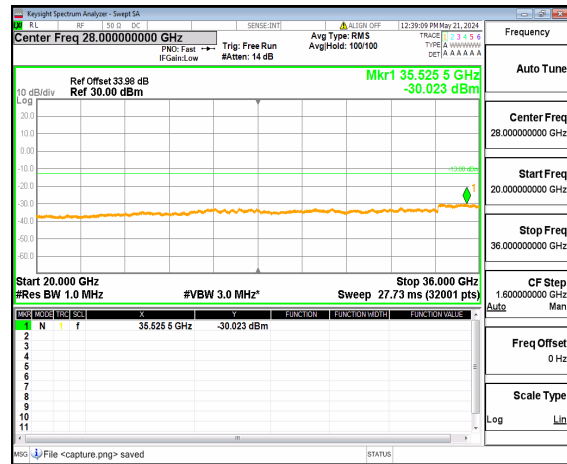

n77(3450-3550MHz) (20GHz-36GHz) 70M DFT-s-OFDM QPSK Inner_1RB_Right Low

n77(3450-3550MHz) (20GHz-36GHz) 70M DFT-s-OFDM BPSK Inner_1RB_Left Mid