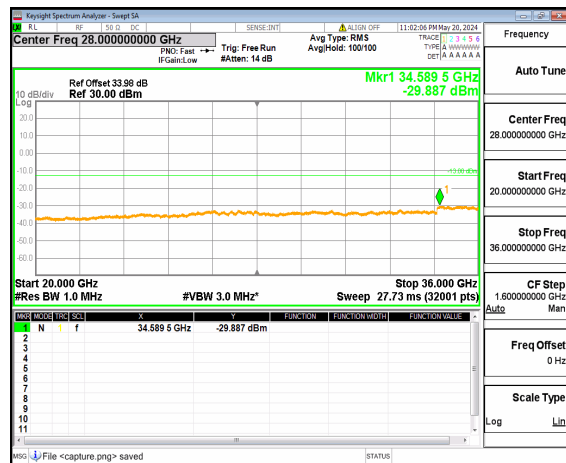

n77(3450-3550MHz) (20GHz-36GHz) 50M DFT-s-OFDM QPSK Inner_1RB_Left High

n77(3450-3550MHz) (20GHz-36GHz) 50M DFT-s-OFDM QPSK Inner_1RB_Right High