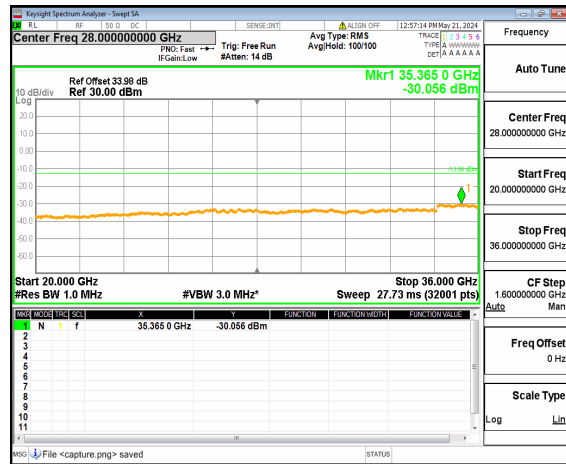

n77(3450-3550MHz) (20GHz-36GHz) 70M DFT-s-OFDM QPSK Inner_1RB_Left Mid

n77(3450-3550MHz) (20GHz-36GHz) 70M DFT-s-OFDM QPSK Inner_1RB_Right Mid