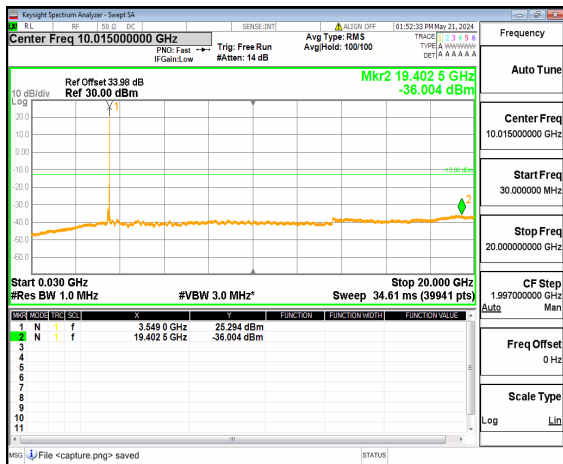

n77(3450-3550MHz) (30MHz-20GHz) 90M DFT-s-OFDM BPSK Inner_1RB_Right High