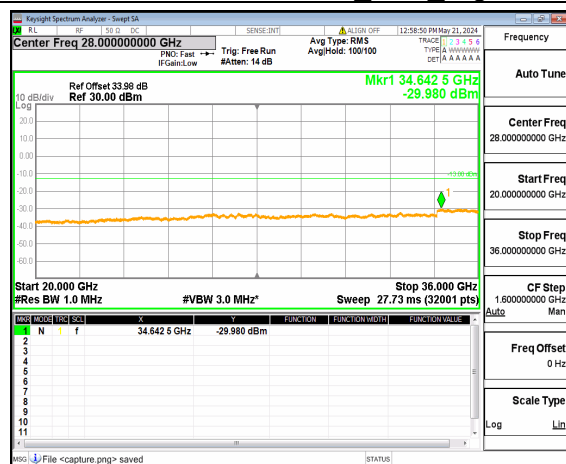

n77(3450-3550MHz) (20GHz-36GHz) 70M DFT-s-OFDM QPSK Inner_1RB_Right Mid

n77(3450-3550MHz) (20GHz-36GHz) 70M DFT-s-OFDM BPSK Inner_1RB_Left High