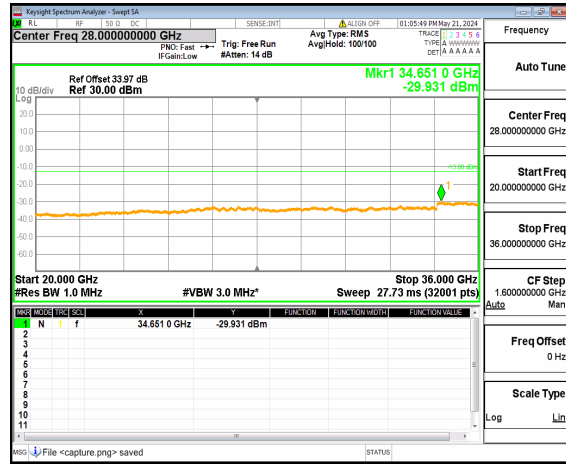

n77(3450-3550MHz) (20GHz-36GHz) 80M DFT-s-OFDM BPSK Inner_1RB_Left Low

n77(3450-3550MHz) (20GHz-36GHz) 80M DFT-s-OFDM BPSK Inner_1RB_Right Low