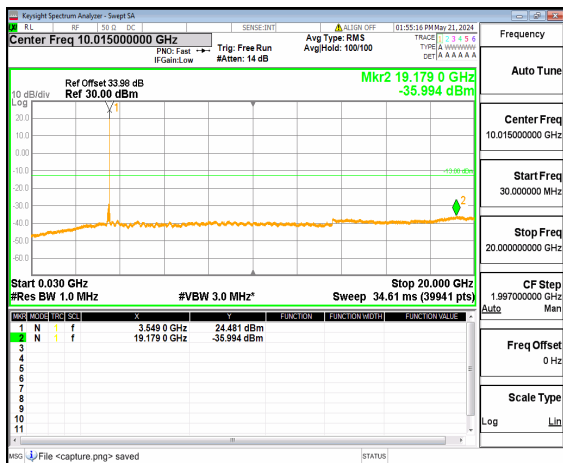

n77(3450-3550MHz) (30MHz-20GHz) 90M DFT-s-OFDM QPSK Inner_1RB_Left High

n77(3450-3550MHz) (30MHz-20GHz) 90M DFT-s-OFDM QPSK Inner_1RB_Right High