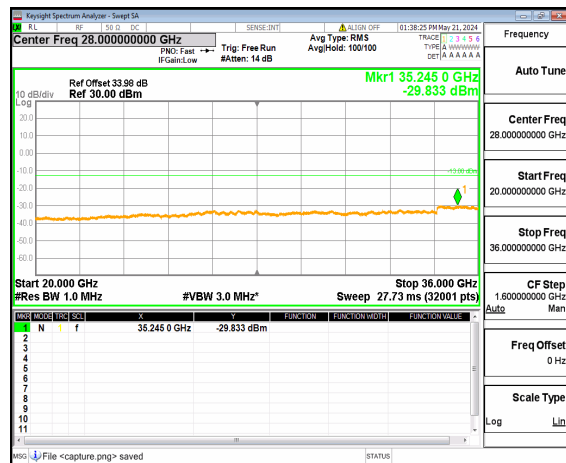

n77(3450-3550MHz) (20GHz-36GHz) 80M DFT-s-OFDM QPSK Inner_1RB_Left_High

n77(3450-3550MHz) (20GHz-36GHz) 80M DFT-s-OFDM QPSK Inner_1RB_Right_High