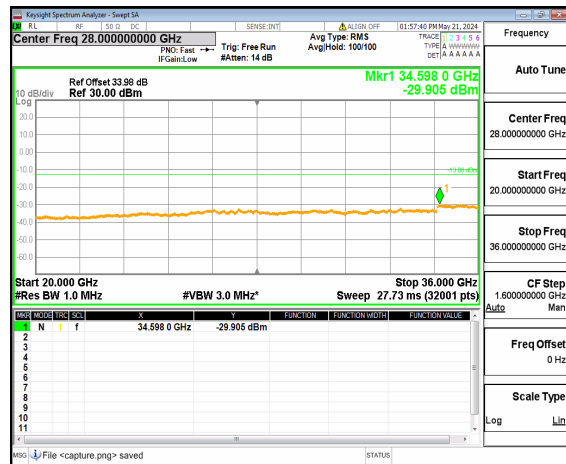

n77(3450-3550MHz) (20GHz-36GHz) 90M DFT-s-OFDM QPSK Inner_1RB_Right High

n77(3450-3550MHz) (20GHz-36GHz) 100M DFT-s-OFDM BPSK Inner_1RB_Left Mid