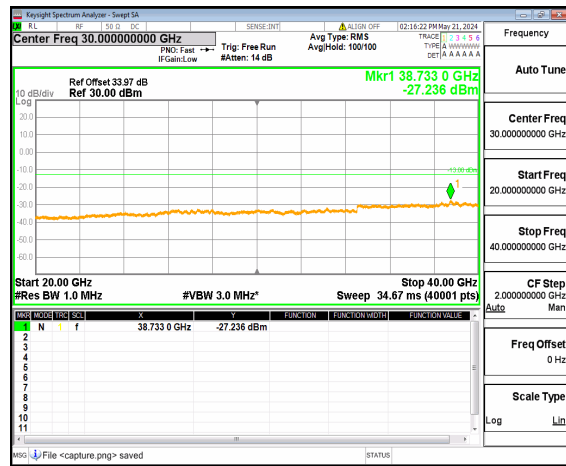

n77(3700-3980MHz) (20GHz-40GHz) 10M DFT-s-OFDM BPSK Inner_1RB_Right Low

n77(3700-3980MHz) (20GHz-40GHz) 10M DFT-s-OFDM QPSK Inner_1RB_Left Low