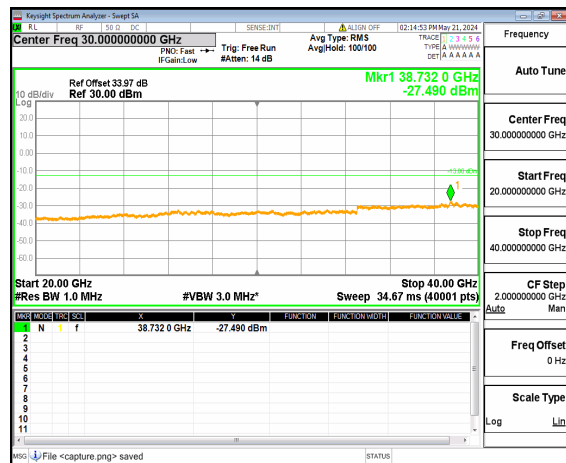

n77(3700-3980MHz) (20GHz-40GHz) 10M DFT-s-OFDM BPSK Inner_1RB_Left Low

n77(3700-3980MHz) (20GHz-40GHz) 10M DFT-s-OFDM BPSK Inner_1RB_Right Low