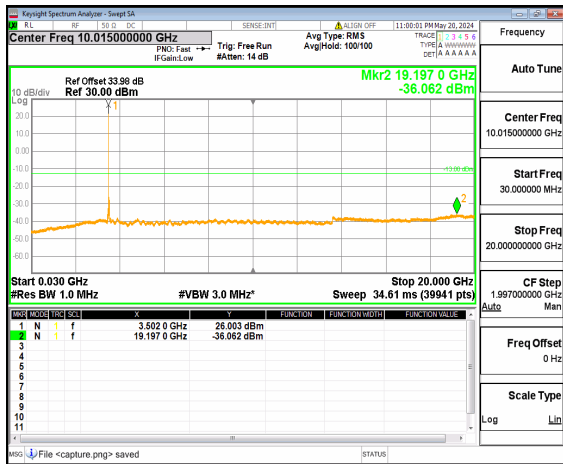

n77(3450-3550MHz) (30MHz-20GHz) 50M DFT-s-OFDM BPSK Inner_1RB_Right High

n77(3450-3550MHz) (30MHz-20GHz) 50M DFT-s-OFDM QPSK Inner_1RB_Left High