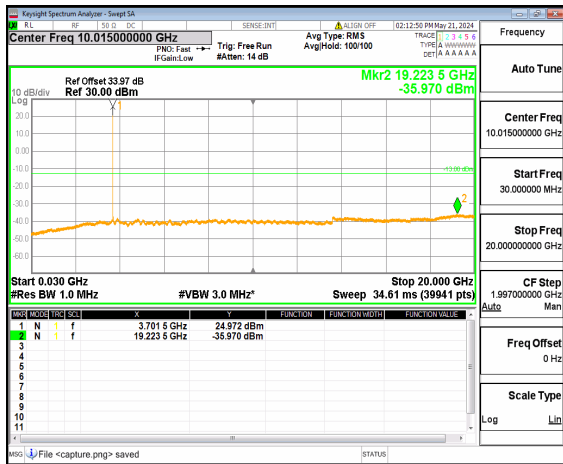

n77(3450-3550MHz) (30MHz-20GHz) 100M DFT-s-OFDM QPSK Inner_1RB_Right Mid

n77(3700-3980MHz) (30MHz-20GHz) 10M DFT-s-OFDM BPSK Inner_1RB_Left Low