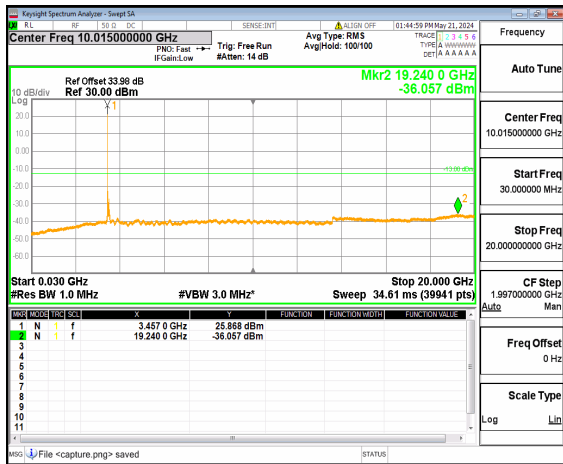

n77(3450-3550MHz) (30MHz-20GHz) 90M DFT-s-OFDM QPSK Inner_1RB_Right Low

n77(3450-3550MHz) (30MHz-20GHz) 90M DFT-s-OFDM BPSK Inner_1RB_Left Mid