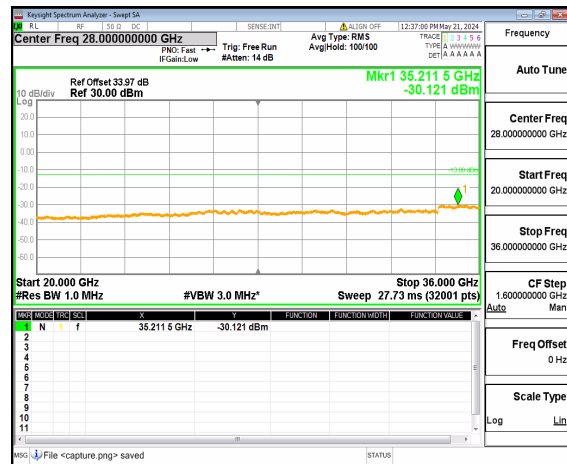

n77(3450-3550MHz) (20GHz-36GHz) 70M DFT-s-OFDM QPSK Inner_1RB_Left Low

n77(3450-3550MHz) (20GHz-36GHz) 70M DFT-s-OFDM QPSK Inner_1RB_Right Low