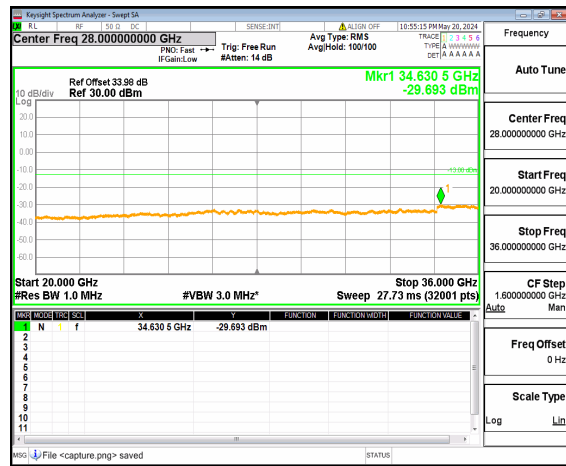

n77(3450-3550MHz) (20GHz-36GHz) 50M DFT-s-OFDM BPSK Inner_1RB_Right Mid

n77(3450-3550MHz) (20GHz-36GHz) 50M DFT-s-OFDM QPSK Inner_1RB_Left Mid