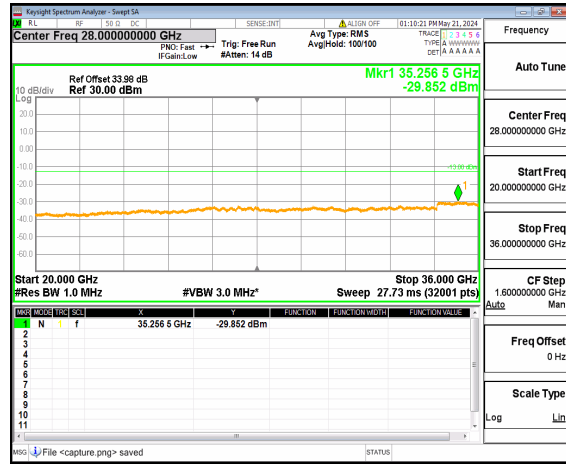

n77(3450-3550MHz) (20GHz-36GHz) 80M DFT-s-OFDM QPSK Inner_1RB_Right Low

n77(3450-3550MHz) (20GHz-36GHz) 80M DFT-s-OFDM BPSK Inner_1RB_Left Mid