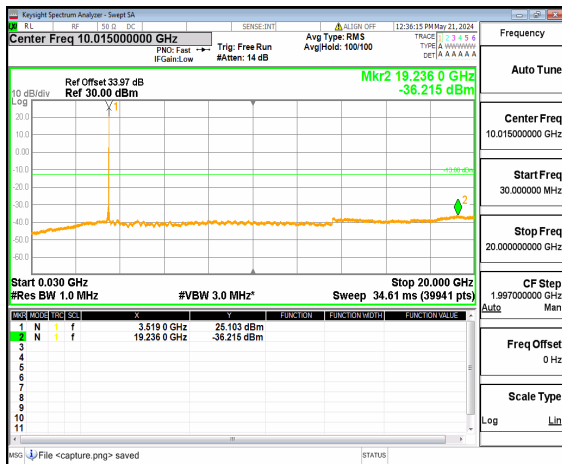

n77(3450-3550MHz) (20GHz-36GHz) 70M DFT-s-OFDM BPSK Inner\_1RB\_Right Low

n77(3450-3550MHz) (30MHz-20GHz) 70M DFT-s-OFDM QPSK Inner\_1RB\_Left Low

n77(3450-3550MHz) (20GHz-36GHz) 70M DFT-s-OFDM QPSK Inner\_1RB\_Left Low