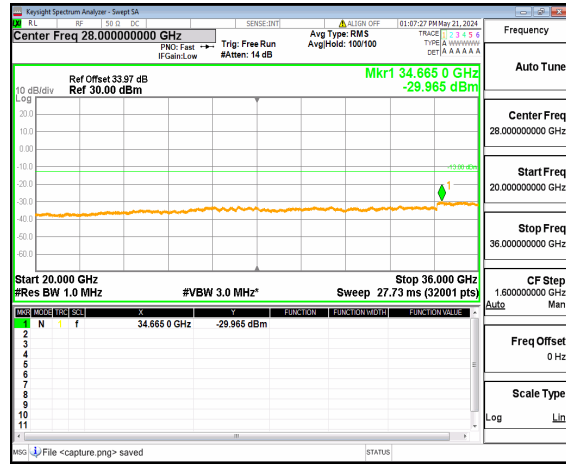

n77(3450-3550MHz) (20GHz-36GHz) 80M DFT-s-OFDM BPSK Inner_1RB_Right Low

n77(3450-3550MHz) (20GHz-36GHz) 80M DFT-s-OFDM QPSK Inner_1RB_Left Low