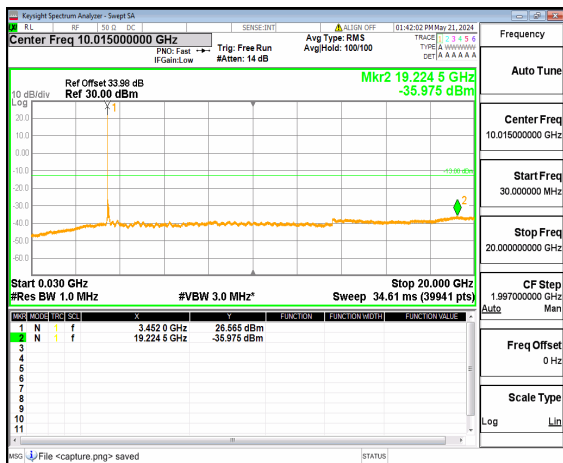

n77(3450-3550MHz) (30MHz-20GHz) 90M DFT-s-OFDM BPSK Inner_1RB_Right Low

n77(3450-3550MHz) (30MHz-20GHz) 90M DFT-s-OFDM QPSK Inner_1RB_Left Low