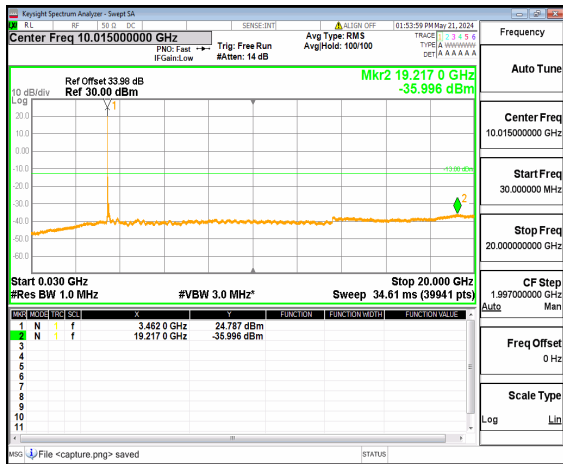

n77(3450-3550MHz) (30MHz-20GHz) 90M DFT-s-OFDM BPSK Inner_1RB_Right High

n77(3450-3550MHz) (30MHz-20GHz) 90M DFT-s-OFDM QPSK Inner_1RB_Left High