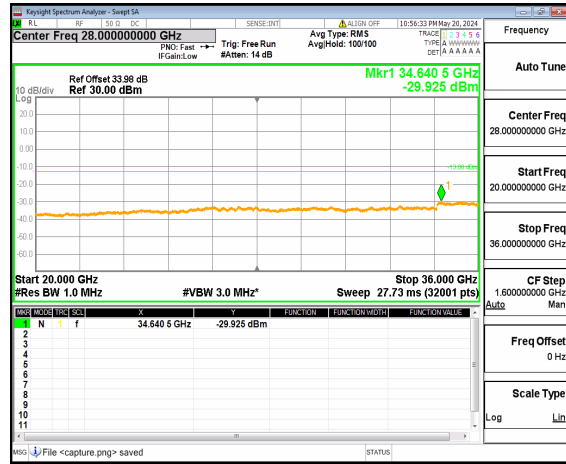

n77(3450-3550MHz) (20GHz-36GHz) 50M DFT-s-OFDM QPSK Inner_1RB_Left Mid

n77(3450-3550MHz) (20GHz-36GHz) 50M DFT-s-OFDM QPSK Inner_1RB_Right Mid