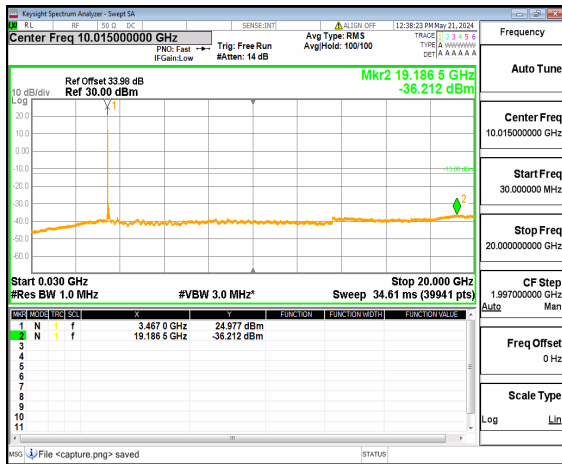

n77(3450-3550MHz) (30MHz-20GHz) 70M DFT-s-OFDM QPSK Inner_1RB_Right Low

n77(3450-3550MHz) (30MHz-20GHz) 70M DFT-s-OFDM BPSK Inner_1RB_Left Mid