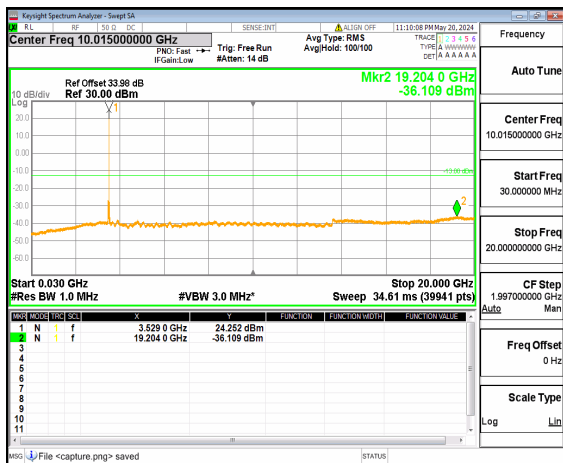

n77(3450-3550MHz) (30MHz-20GHz) 60M DFT-s-OFDM BPSK Inner_1RB_Left Mid

n77(3450-3550MHz) (30MHz-20GHz) 60M DFT-s-OFDM BPSK Inner_1RB_Right Mid