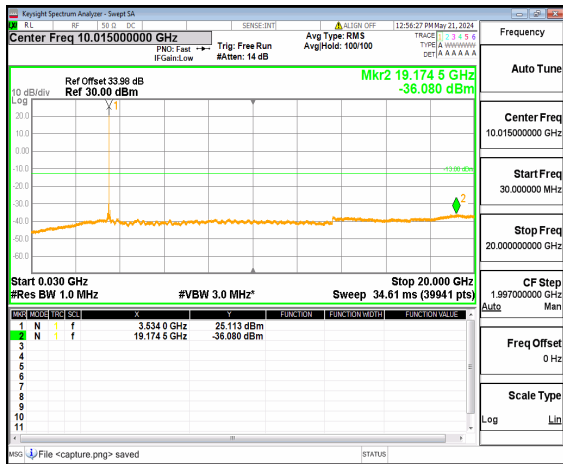

n77(3450-3550MHz) (30MHz-20GHz) 70M DFT-s-OFDM QPSK Inner_1RB_Left Mid

n77(3450-3550MHz) (30MHz-20GHz) 70M DFT-s-OFDM QPSK Inner_1RB_Right Mid