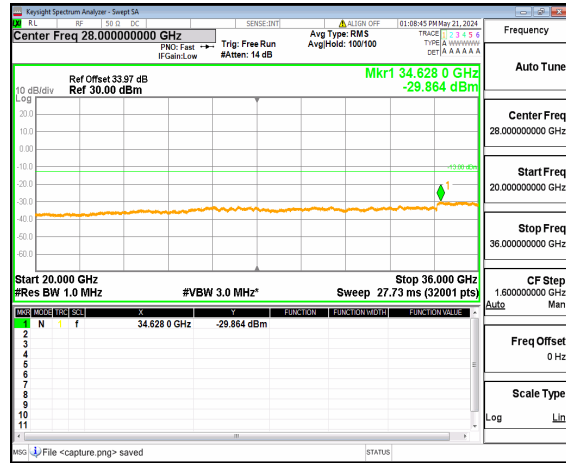

n77(3450-3550MHz) (20GHz-36GHz) 80M DFT-s-OFDM QPSK Inner_1RB_Left Low

n77(3450-3550MHz) (20GHz-36GHz) 80M DFT-s-OFDM QPSK Inner_1RB_Right Low