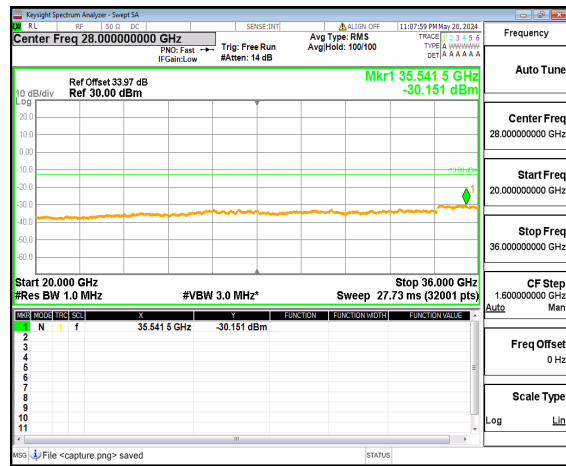

n77(3450-3550MHz) (20GHz-36GHz) 60M DFT-s-OFDM QPSK Inner_1RB_Left Low

n77(3450-3550MHz) (20GHz-36GHz) 60M DFT-s-OFDM QPSK Inner_1RB_Right Low