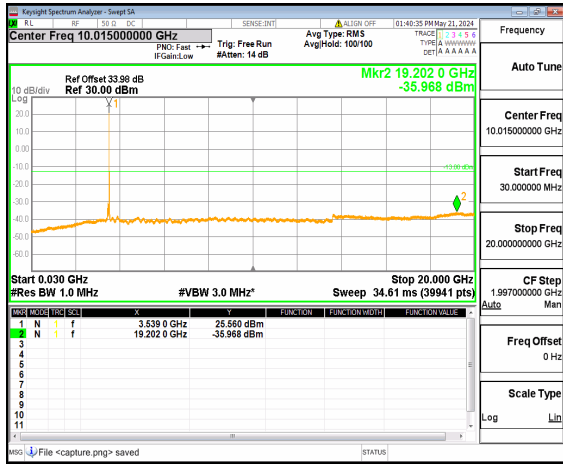

n77(3450-3550MHz) (30MHz-20GHz) 90M DFT-s-OFDM BPSK Inner_1RB_Left Low

n77(3450-3550MHz) (30MHz-20GHz) 90M DFT-s-OFDM BPSK Inner_1RB_Right Low