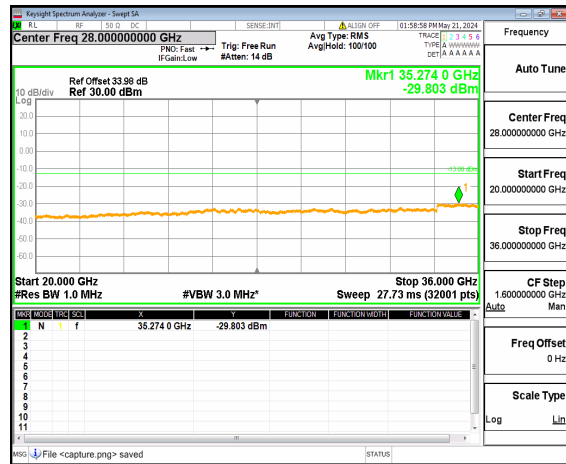

n77(3450-3550MHz) (20GHz-36GHz) 100M DFT-s-OFDM BPSK Inner_1RB_Left Mid

n77(3450-3550MHz) (20GHz-36GHz) 100M DFT-s-OFDM BPSK Inner_1RB_Right Mid