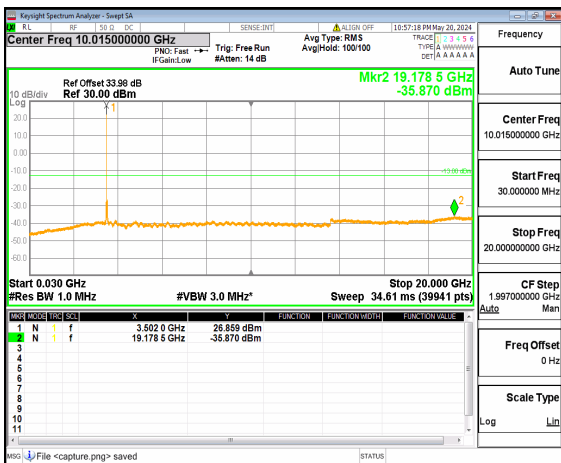

n77(3450-3550MHz) (30MHz-20GHz) 50M DFT-s-OFDM QPSK Inner_1RB_Right Mid

n77(3450-3550MHz) (30MHz-20GHz) 50M DFT-s-OFDM BPSK Inner_1RB_Left High