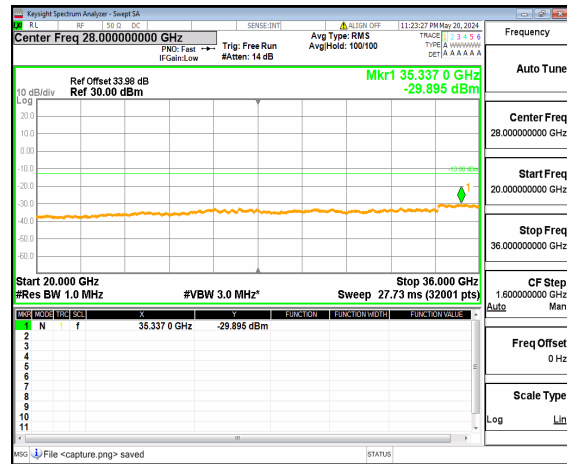

n77(3450-3550MHz) (20GHz-36GHz) 60M DFT-s-OFDM QPSK Inner_1RB_Left Mid

n77(3450-3550MHz) (20GHz-36GHz) 60M DFT-s-OFDM QPSK Inner_1RB_Right Mid