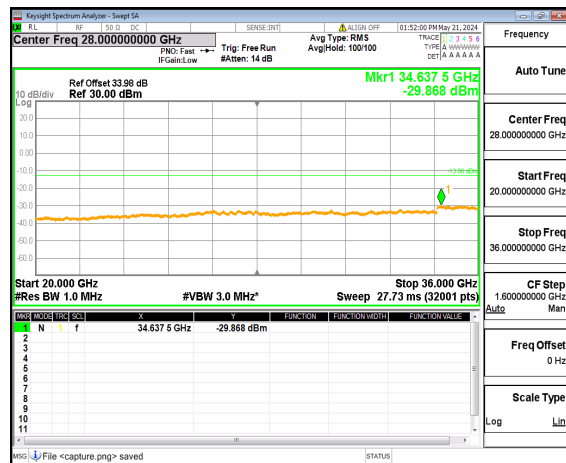

n77(3450-3550MHz) (20GHz-36GHz) 90M DFT-s-OFDM QPSK Inner_1RB_Right Mid

n77(3450-3550MHz) (20GHz-36GHz) 90M DFT-s-OFDM BPSK Inner_1RB_Left High