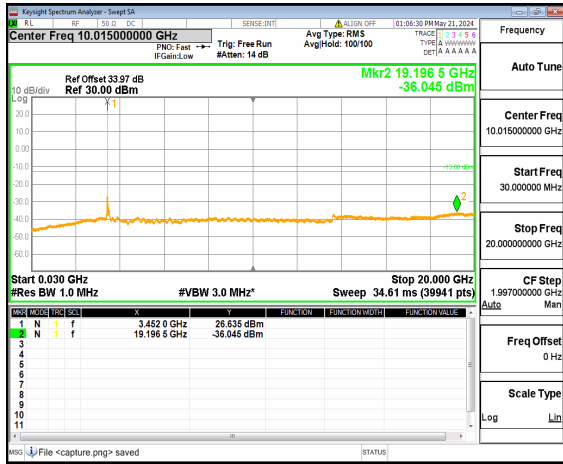

n77(3450-3550MHz) (30MHz-20GHz) 80M DFT-s-OFDM BPSK Inner_1RB_Right Low

n77(3450-3550MHz) (30MHz-20GHz) 80M DFT-s-OFDM QPSK Inner_1RB_Left Low