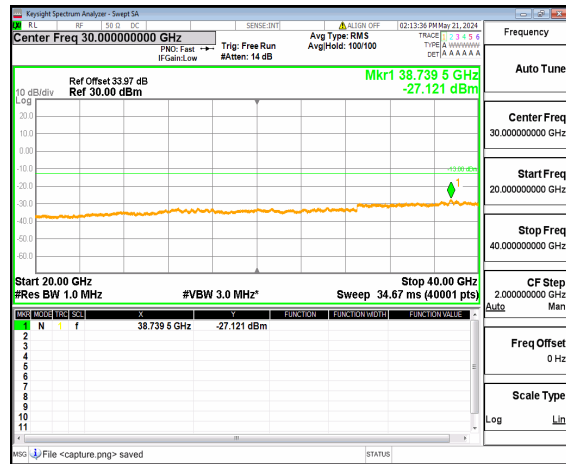

n77(3450-3550MHz) (20GHz-36GHz) 100M DFT-s-OFDM QPSK Inner_1RB_Right Mid

n77(3700-3980MHz) (20GHz-40GHz) 10M DFT-s-OFDM BPSK Inner_1RB_Left Low