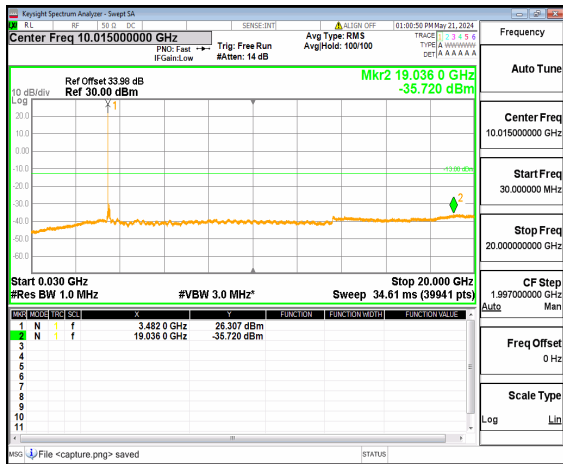

n77(3450-3550MHz) (30MHz-20GHz) 70M DFT-s-OFDM BPSK Inner_1RB_Right High

n77(3450-3550MHz) (30MHz-20GHz) 70M DFT-s-OFDM QPSK Inner_1RB_Left High