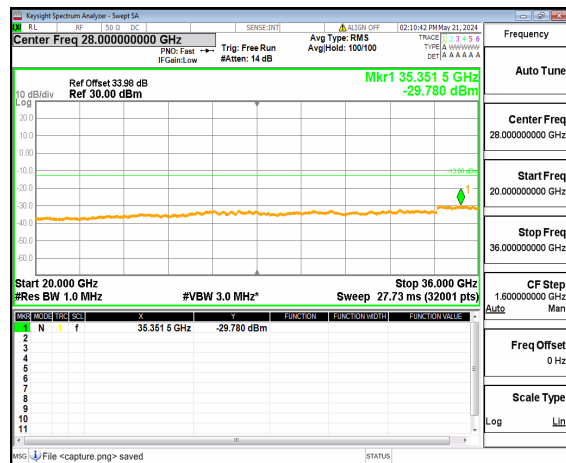

n77(3450-3550MHz) (20GHz-36GHz) 100M DFT-s-OFDM BPSK Inner_1RB_Right Mid

n77(3450-3550MHz) (20GHz-36GHz) 100M DFT-s-OFDM QPSK Inner_1RB_Left Mid