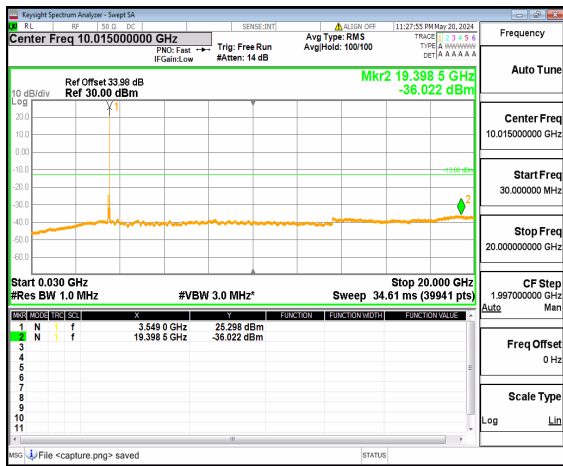

n77(3450-3550MHz) (30MHz-20GHz) 60M DFT-s-OFDM BPSK Inner_1RB_Right High