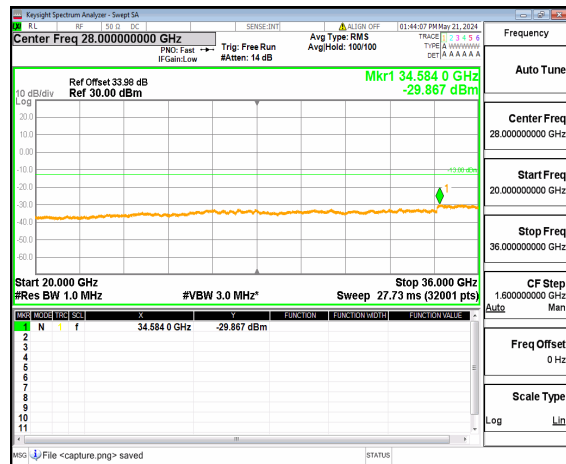

n77(3450-3550MHz) (20GHz-36GHz) 90M DFT-s-OFDM QPSK Inner_1RB_Left Low

n77(3450-3550MHz) (20GHz-36GHz) 90M DFT-s-OFDM QPSK Inner_1RB_Right Low