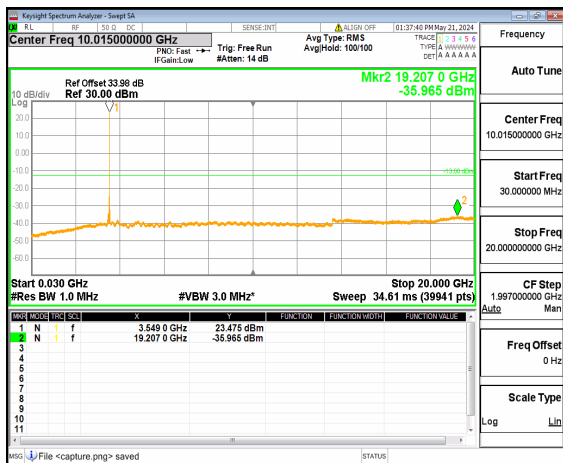

n77(3450-3550MHz) (30MHz-20GHz) 80M DFT-s-OFDM QPSK Inner_1RB_Left_High

n77(3450-3550MHz) (30MHz-20GHz) 80M DFT-s-OFDM QPSK Inner_1RB_Right_High