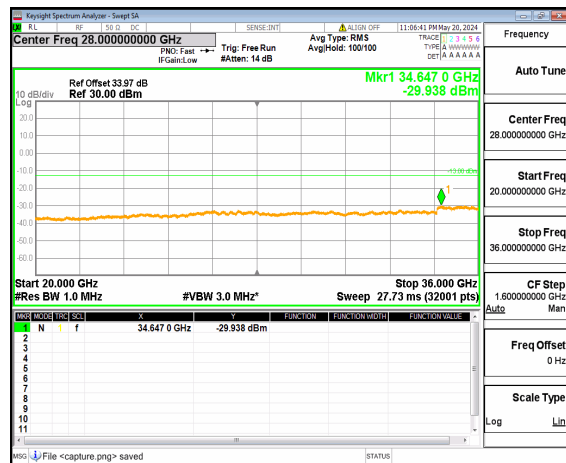

n77(3450-3550MHz) (20GHz-36GHz) 60M DFT-s-OFDM BPSK Inner_1RB_Right Low

n77(3450-3550MHz) (20GHz-36GHz) 60M DFT-s-OFDM QPSK Inner_1RB_Left Low