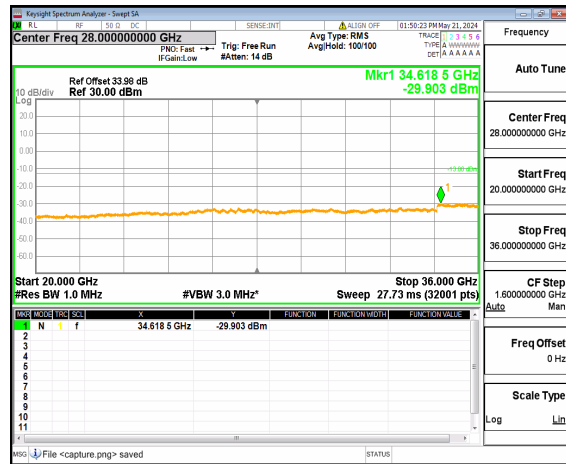

n77(3450-3550MHz) (20GHz-36GHz) 90M DFT-s-OFDM QPSK Inner_1RB_Left Mid

n77(3450-3550MHz) (20GHz-36GHz) 90M DFT-s-OFDM QPSK Inner_1RB_Right Mid