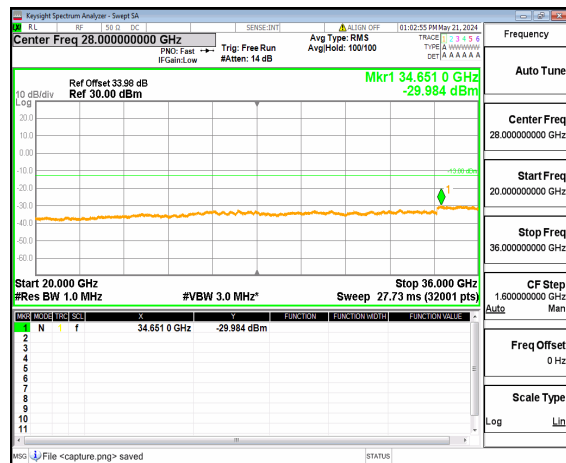

n77(3450-3550MHz) (20GHz-36GHz) 70M DFT-s-OFDM QPSK Inner_1RB_Left High

n77(3450-3550MHz) (20GHz-36GHz) 70M DFT-s-OFDM QPSK Inner_1RB_Right High