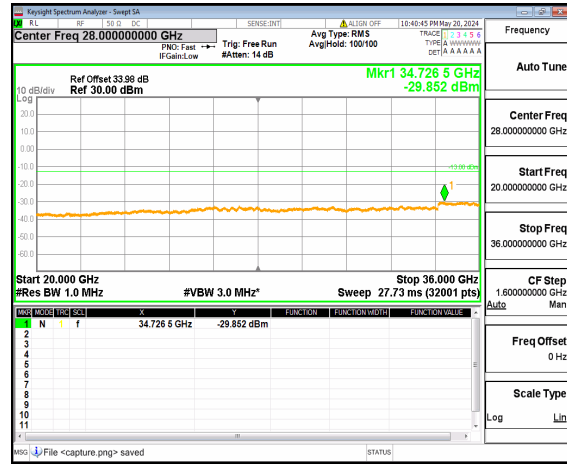

n77(3450-3550MHz) (30MHz-20GHz) 50M DFT-s-OFDM QPSK Inner\_1RB\_Right Low

n77(3450-3550MHz) (20GHz-36GHz) 50M DFT-s-OFDM QPSK Inner\_1RB\_Right Low

n77(3450-3550MHz) (30MHz-20GHz) 50M DFT-s-OFDM BPSK Inner\_1RB\_Left Mid