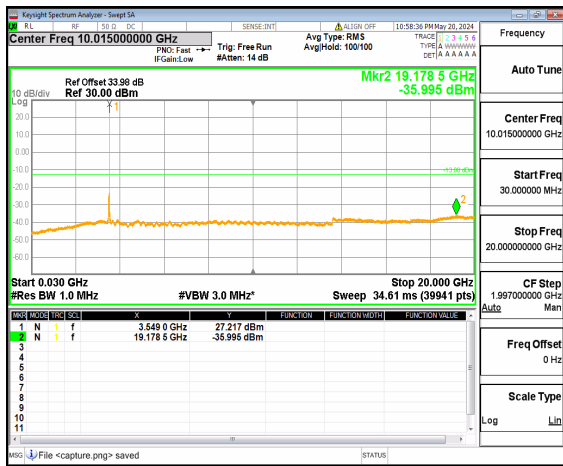

n77(3450-3550MHz) (30MHz-20GHz) 50M DFT-s-OFDM BPSK Inner_1RB_Right High