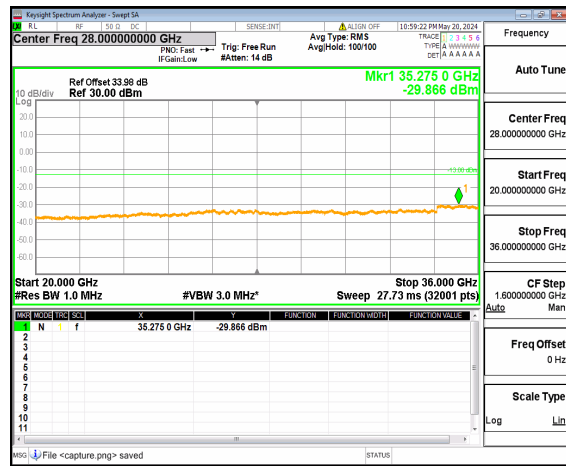

n77(3450-3550MHz) (20GHz-36GHz) 50M DFT-s-OFDM BPSK Inner_1RB_Left High

n77(3450-3550MHz) (20GHz-36GHz) 50M DFT-s-OFDM BPSK Inner_1RB_Right High