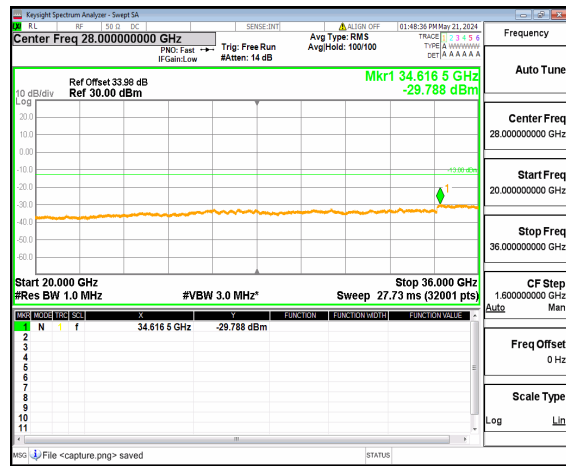

n77(3450-3550MHz) (20GHz-36GHz) 90M DFT-s-OFDM BPSK Inner_1RB_Right Mid

n77(3450-3550MHz) (20GHz-36GHz) 90M DFT-s-OFDM QPSK Inner_1RB_Left Mid