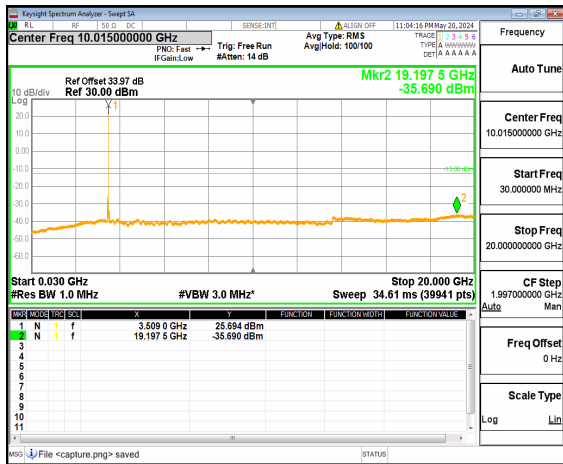

n77(3450-3550MHz) (30MHz-20GHz) 60M DFT-s-OFDM BPSK Inner_1RB_Left Low

n77(3450-3550MHz) (30MHz-20GHz) 60M DFT-s-OFDM BPSK Inner_1RB_Right Low