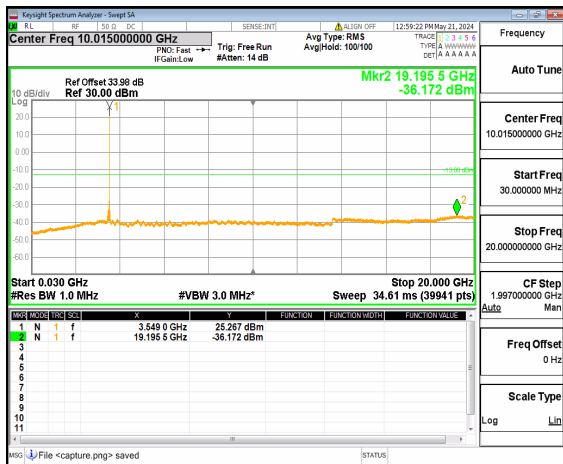

n77(3450-3550MHz) (30MHz-20GHz) 70M DFT-s-OFDM BPSK Inner_1RB_Right High