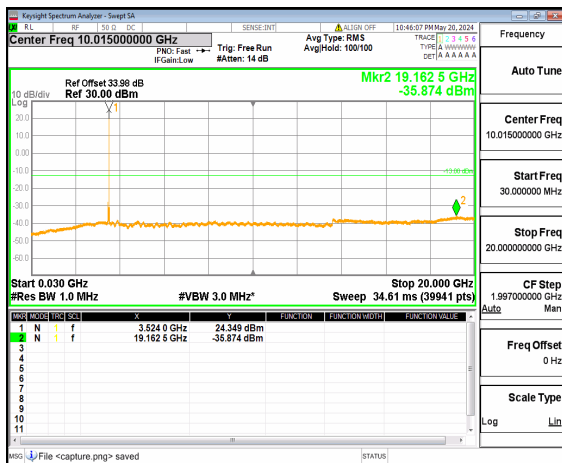

n77(3450-3550MHz) (30MHz-20GHz) 50M DFT-s-OFDM BPSK Inner_1RB_Left Mid

n77(3450-3550MHz) (30MHz-20GHz) 50M DFT-s-OFDM BPSK Inner_1RB_Right Mid