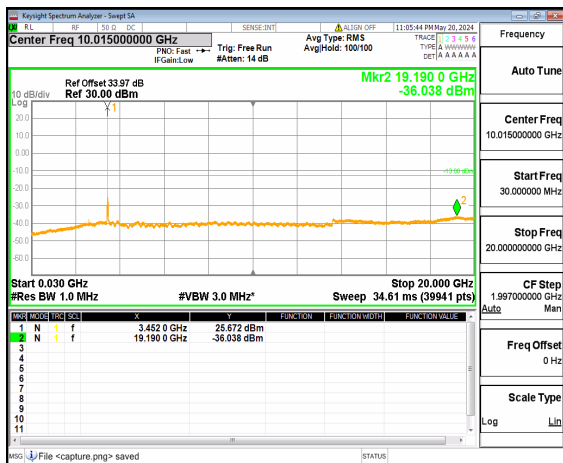

n77(3450-3550MHz) (30MHz-20GHz) 60M DFT-s-OFDM BPSK Inner_1RB_Right Low

n77(3450-3550MHz) (30MHz-20GHz) 60M DFT-s-OFDM QPSK Inner_1RB_Left Low