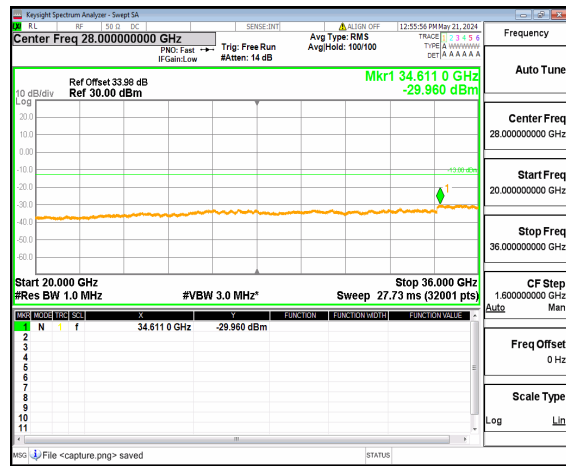

n77(3450-3550MHz) (20GHz-36GHz) 70M DFT-s-OFDM BPSK Inner_1RB_Right Mid

n77(3450-3550MHz) (20GHz-36GHz) 70M DFT-s-OFDM QPSK Inner_1RB_Left Mid