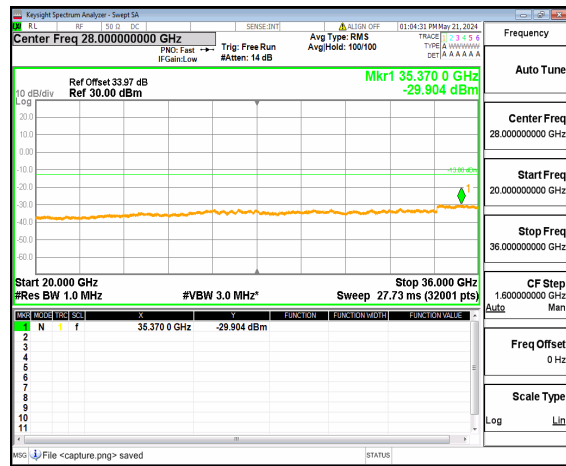

n77(3450-3550MHz) (20GHz-36GHz) 70M DFT-s-OFDM QPSK Inner_1RB_Right High

n77(3450-3550MHz) (20GHz-36GHz) 80M DFT-s-OFDM BPSK Inner_1RB_Left Low