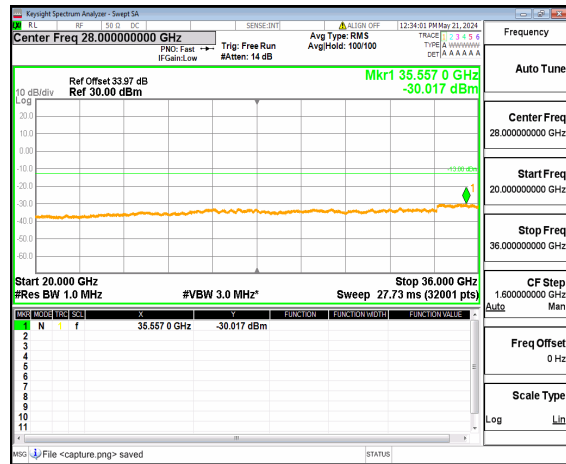

n77(3450-3550MHz) (20GHz-36GHz) 70M DFT-s-OFDM BPSK Inner_1RB_Left Low

n77(3450-3550MHz) (20GHz-36GHz) 70M DFT-s-OFDM BPSK Inner_1RB_Right Low