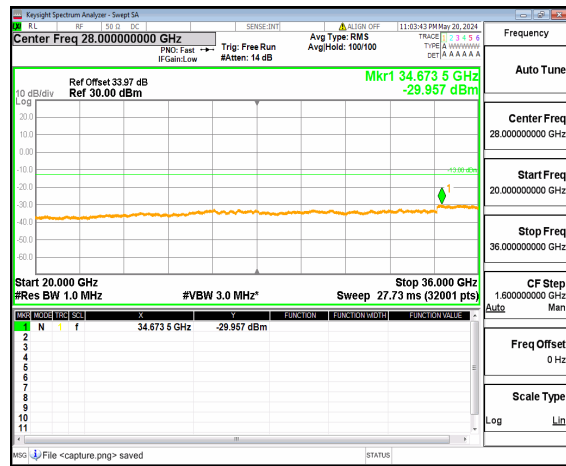

n77(3450-3550MHz) (20GHz-36GHz) 50M DFT-s-OFDM QPSK Inner_1RB_Right High

n77(3450-3550MHz) (20GHz-36GHz) 60M DFT-s-OFDM BPSK Inner_1RB_Left Low