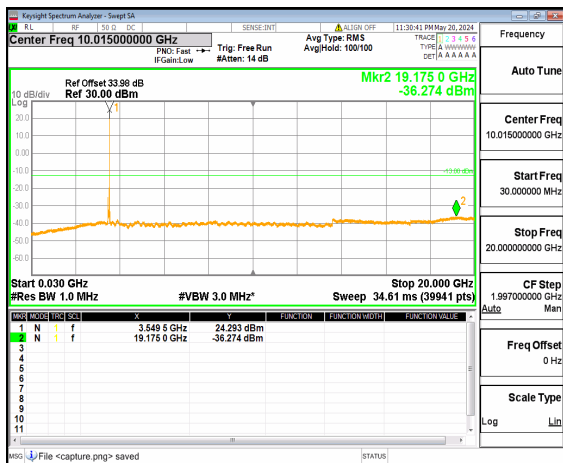

n77(3450-3550MHz) (30MHz-20GHz) 60M DFT-s-OFDM QPSK Inner_1RB_Left High

n77(3450-3550MHz) (30MHz-20GHz) 60M DFT-s-OFDM QPSK Inner_1RB_Right High