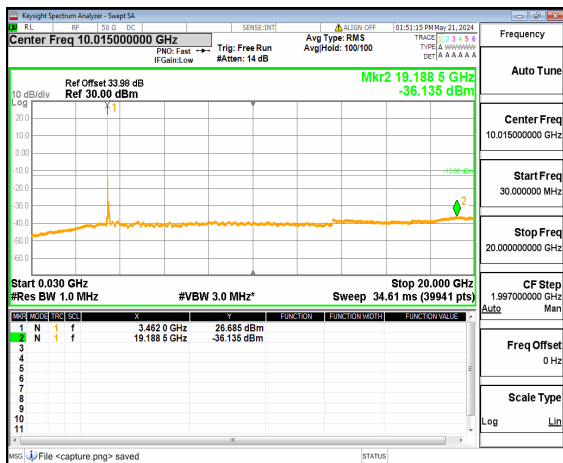

n77(3450-3550MHz) (30MHz-20GHz) 90M DFT-s-OFDM QPSK Inner_1RB_Right Mid

n77(3450-3550MHz) (30MHz-20GHz) 90M DFT-s-OFDM BPSK Inner_1RB_Left High