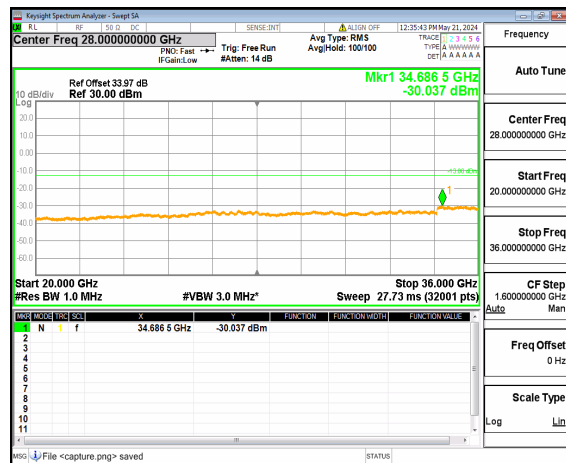

n77(3450-3550MHz) (20GHz-36GHz) 70M DFT-s-OFDM BPSK Inner_1RB_Right Low

n77(3450-3550MHz) (20GHz-36GHz) 70M DFT-s-OFDM QPSK Inner_1RB_Left Low