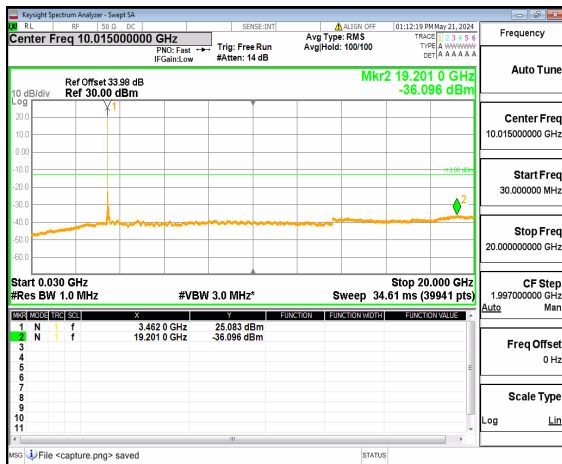

n77(3450-3550MHz) (30MHz-20GHz) 80M DFT-s-OFDM QPSK Inner_1RB_Left Mid