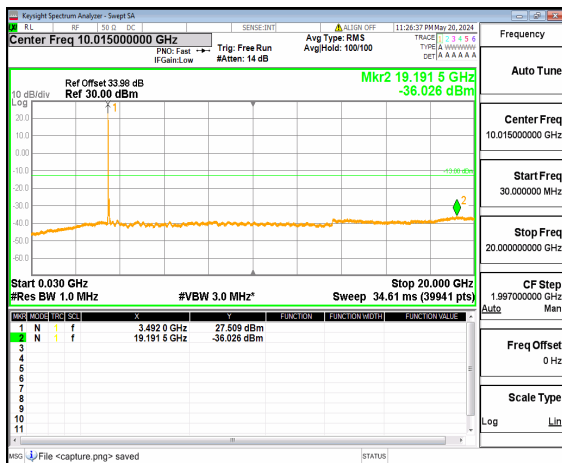

n77(3450-3550MHz) (30MHz-20GHz) 60M DFT-s-OFDM QPSK Inner_1RB_Right Mid

n77(3450-3550MHz) (30MHz-20GHz) 60M DFT-s-OFDM BPSK Inner_1RB_Left High