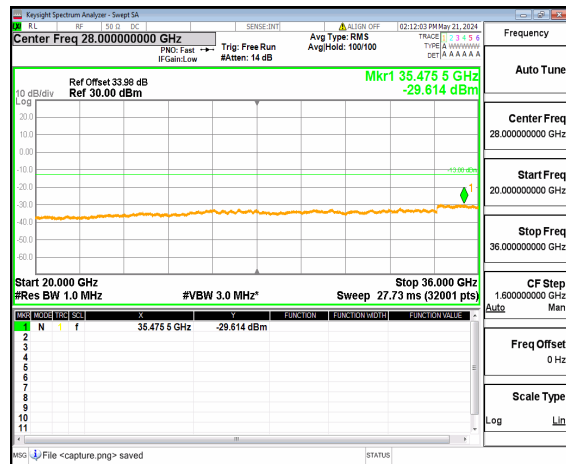

n77(3450-3550MHz) (20GHz-36GHz) 100M DFT-s-OFDM QPSK Inner_1RB_Left Mid

n77(3450-3550MHz) (20GHz-36GHz) 100M DFT-s-OFDM QPSK Inner_1RB_Right Mid