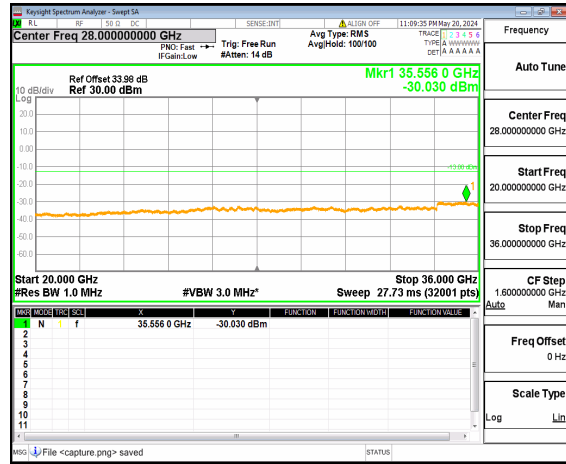

n77(3450-3550MHz) (20GHz-36GHz) 60M DFT-s-OFDM QPSK Inner_1RB_Right Low

n77(3450-3550MHz) (20GHz-36GHz) 60M DFT-s-OFDM BPSK Inner_1RB_Left Mid