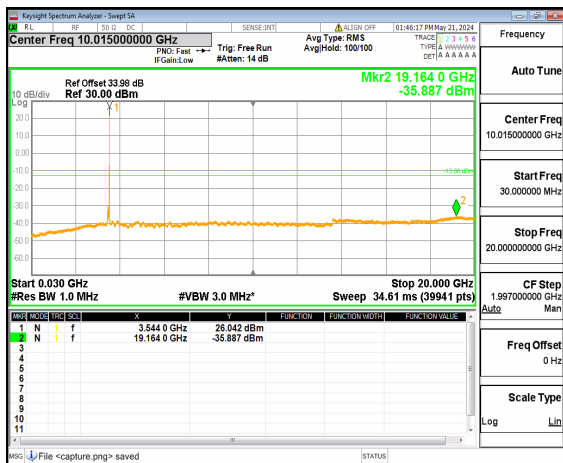

n77(3450-3550MHz) (30MHz-20GHz) 90M DFT-s-OFDM BPSK Inner_1RB_Left Mid

n77(3450-3550MHz) (30MHz-20GHz) 90M DFT-s-OFDM BPSK Inner_1RB_Right Mid