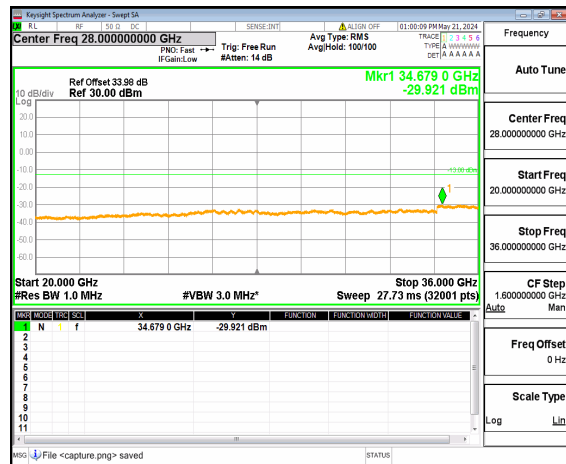

n77(3450-3550MHz) (20GHz-36GHz) 70M DFT-s-OFDM BPSK Inner_1RB_Left High

n77(3450-3550MHz) (20GHz-36GHz) 70M DFT-s-OFDM BPSK Inner_1RB_Right High