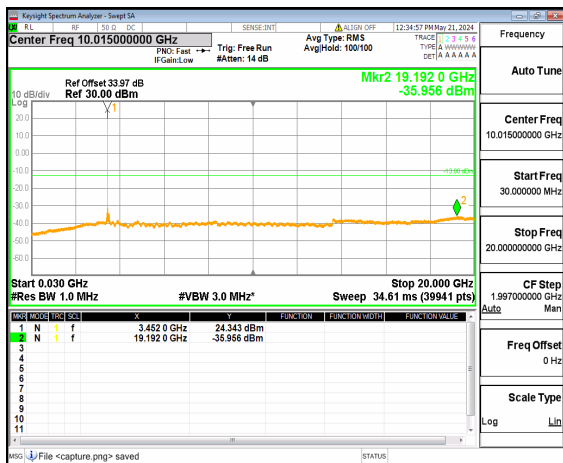

n77(3450-3550MHz) (30MHz-20GHz) 70M DFT-s-OFDM BPSK Inner_1RB_Right Low

n77(3450-3550MHz) (30MHz-20GHz) 70M DFT-s-OFDM QPSK Inner_1RB_Left Low