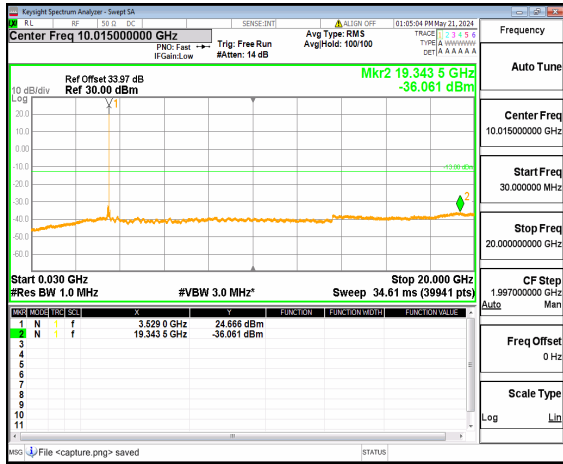

n77(3450-3550MHz) (30MHz-20GHz) 80M DFT-s-OFDM BPSK Inner_1RB_Left Low

n77(3450-3550MHz) (30MHz-20GHz) 80M DFT-s-OFDM BPSK Inner_1RB_Right Low