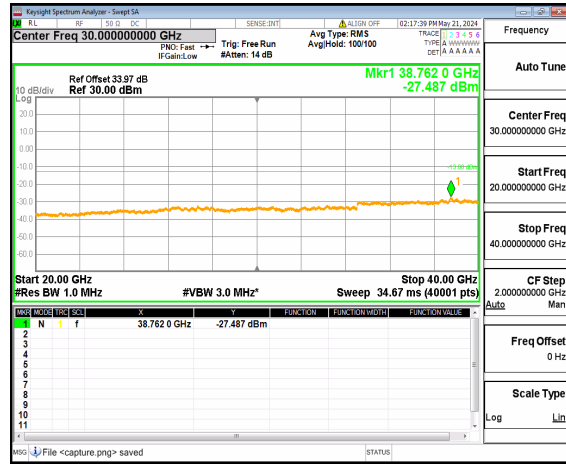

n77(3700-3980MHz) (20GHz-40GHz) 10M DFT-s-OFDM QPSK Inner_1RB_Left Low

n77(3700-3980MHz) (20GHz-40GHz) 10M DFT-s-OFDM QPSK Inner_1RB_Right Low