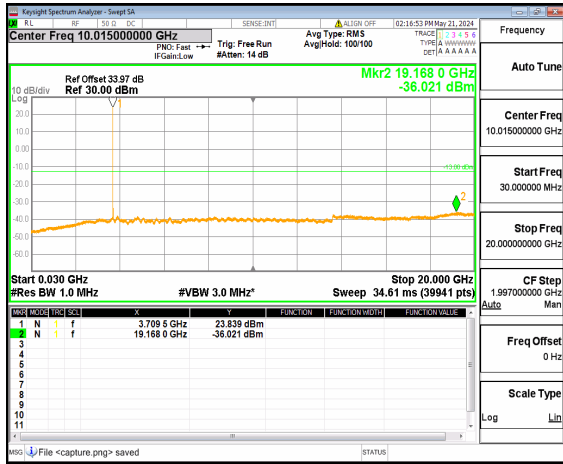

n77(3700-3980MHz) (30MHz-20GHz) 10M DFT-s-OFDM QPSK Inner_1RB_Left Low

n77(3700-3980MHz) (30MHz-20GHz) 10M DFT-s-OFDM QPSK Inner_1RB_Right Low