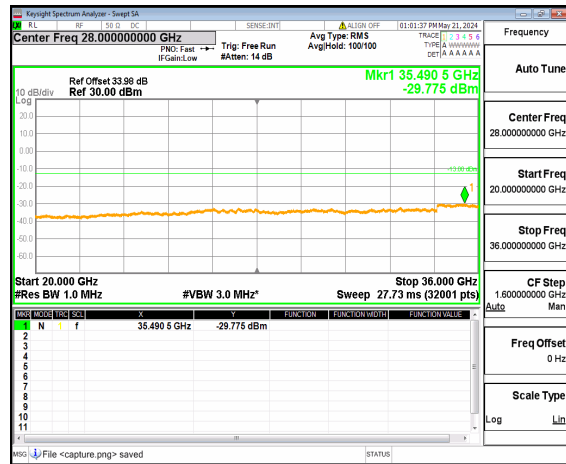

n77(3450-3550MHz) (20GHz-36GHz) 70M DFT-s-OFDM BPSK Inner_1RB_Right High

n77(3450-3550MHz) (20GHz-36GHz) 70M DFT-s-OFDM QPSK Inner_1RB_Left High