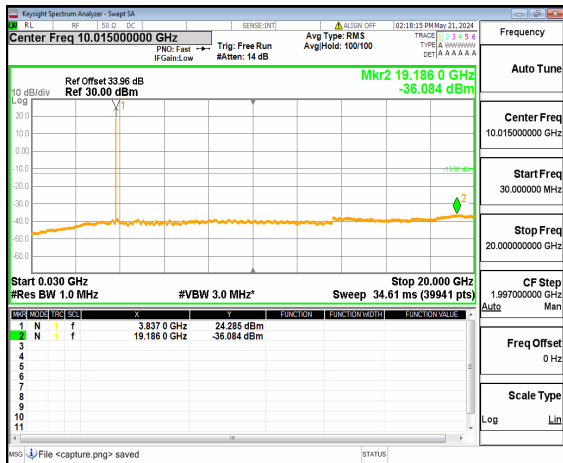

n77(3700-3980MHz) (30MHz-20GHz) 10M DFT-s-OFDM QPSK Inner_1RB_Right Low

n77(3700-3980MHz) (30MHz-20GHz) 10M DFT-s-OFDM BPSK Inner_1RB_Left Mid