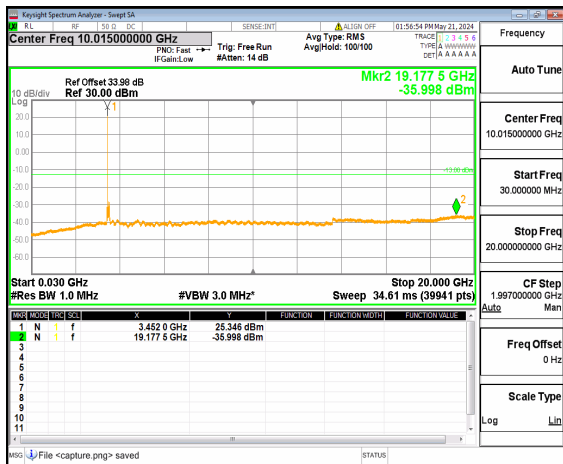

n77(3450-3550MHz) (30MHz-20GHz) 100M DFT-s-OFDM BPSK Inner_1RB_Left Mid