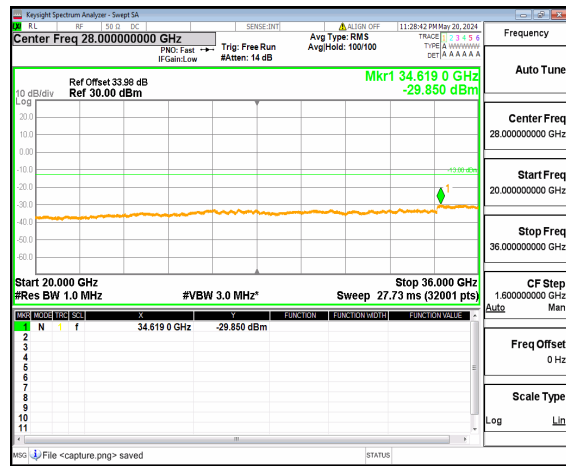

n77(3450-3550MHz) (20GHz-36GHz) 60M DFT-s-OFDM BPSK Inner_1RB_Left High

n77(3450-3550MHz) (20GHz-36GHz) 60M DFT-s-OFDM BPSK Inner_1RB_Right High