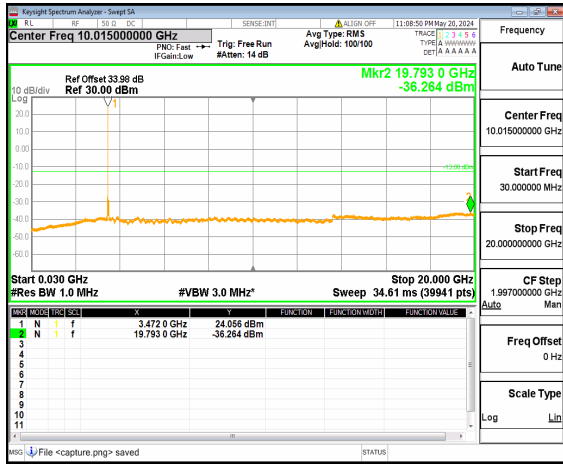

n77(3450-3550MHz) (30MHz-20GHz) 60M DFT-s-OFDM QPSK Inner_1RB_Right Low

n77(3450-3550MHz) (30MHz-20GHz) 60M DFT-s-OFDM BPSK Inner_1RB_Left Mid