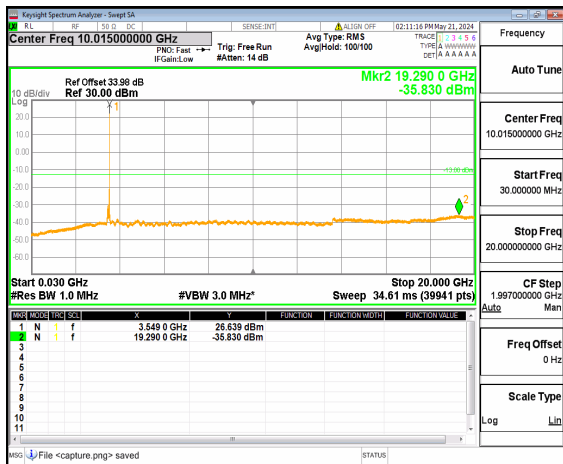

n77(3450-3550MHz) (30MHz-20GHz) 100M DFT-s-OFDM QPSK Inner_1RB_Right Mid