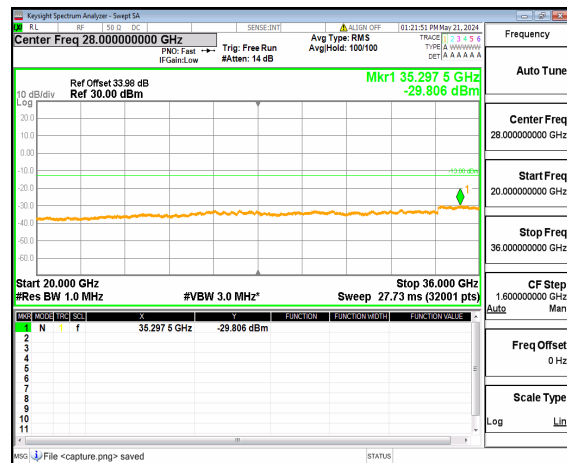

n77(3450-3550MHz) (20GHz-36GHz) 80M DFT-s-OFDM QPSK Inner_1RB_Right Mid

n77(3450-3550MHz) (20GHz-36GHz) 80M DFT-s-OFDM BPSK Inner_1RB_Left High