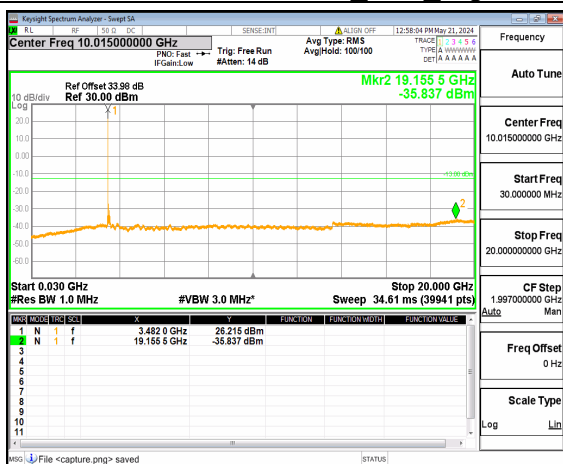

n77(3450-3550MHz) (30MHz-20GHz) 70M DFT-s-OFDM QPSK Inner_1RB_Right Mid

n77(3450-3550MHz) (30MHz-20GHz) 70M DFT-s-OFDM BPSK Inner_1RB_Left High