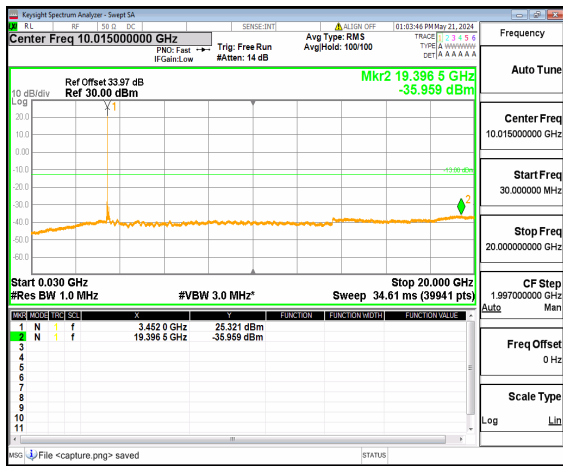

n77(3450-3550MHz) (30MHz-20GHz) 80M DFT-s-OFDM BPSK Inner_1RB_Left Low