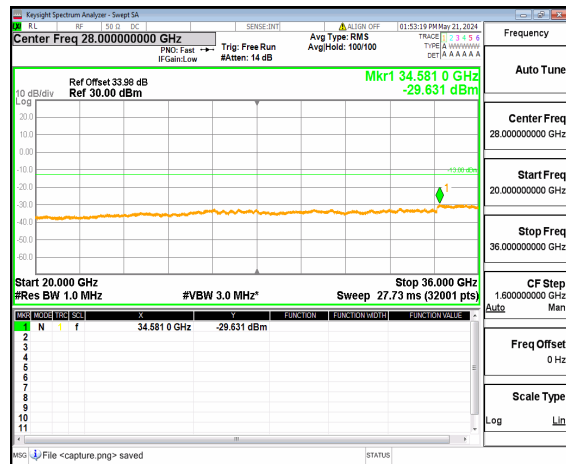

n77(3450-3550MHz) (20GHz-36GHz) 90M DFT-s-OFDM BPSK Inner_1RB_Left High

n77(3450-3550MHz) (20GHz-36GHz) 90M DFT-s-OFDM BPSK Inner_1RB_Right High