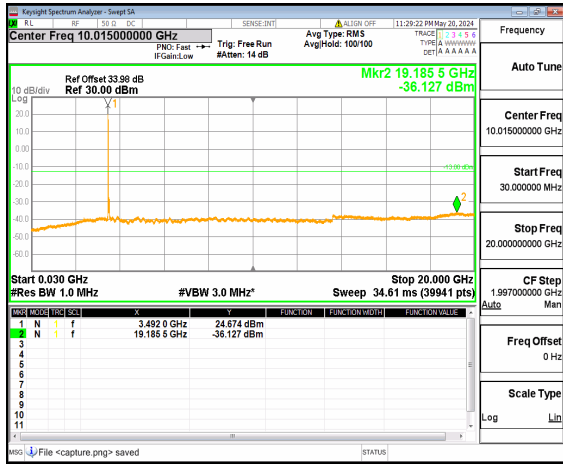

n77(3450-3550MHz) (30MHz-20GHz) 60M DFT-s-OFDM BPSK Inner_1RB_Right High

n77(3450-3550MHz) (30MHz-20GHz) 60M DFT-s-OFDM QPSK Inner_1RB_Left High