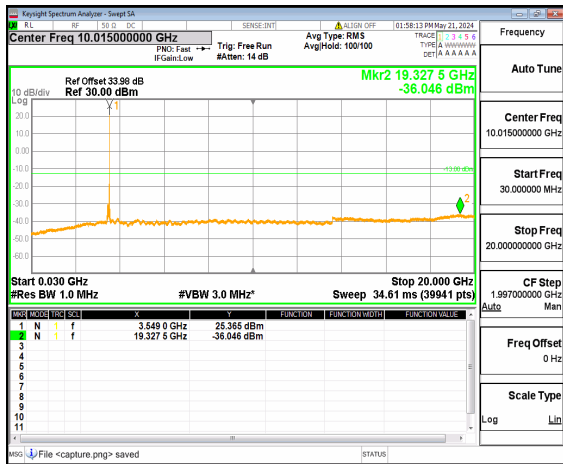

n77(3450-3550MHz) (30MHz-20GHz) 100M DFT-s-OFDM BPSK Inner_1RB_Left Mid

n77(3450-3550MHz) (30MHz-20GHz) 100M DFT-s-OFDM BPSK Inner_1RB_Right Mid