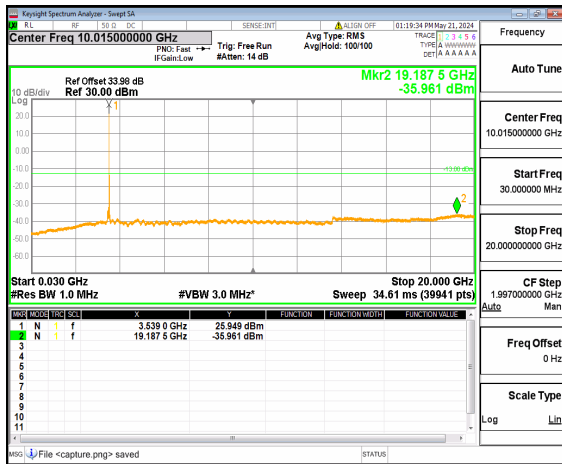

n77(3450-3550MHz) (30MHz-20GHz) 80M DFT-s-OFDM QPSK Inner_1RB_Left Mid

n77(3450-3550MHz) (30MHz-20GHz) 80M DFT-s-OFDM QPSK Inner_1RB_Right Mid