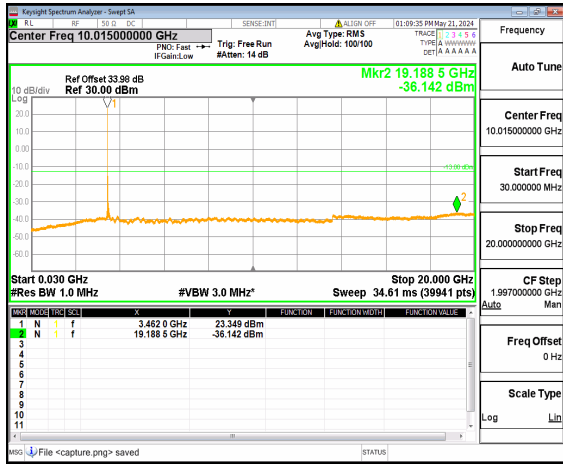

n77(3450-3550MHz) (30MHz-20GHz) 80M DFT-s-OFDM QPSK Inner_1RB_Right Low

n77(3450-3550MHz) (30MHz-20GHz) 80M DFT-s-OFDM BPSK Inner_1RB_Left Mid