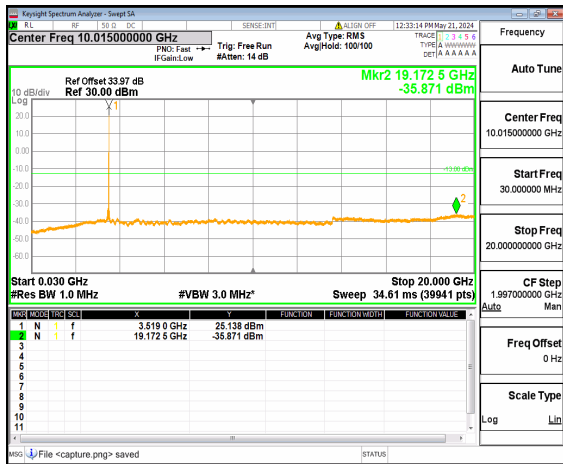

n77(3450-3550MHz) (30MHz-20GHz) 70M DFT-s-OFDM BPSK Inner_1RB_Left Low

n77(3450-3550MHz) (30MHz-20GHz) 70M DFT-s-OFDM BPSK Inner_1RB_Right Low