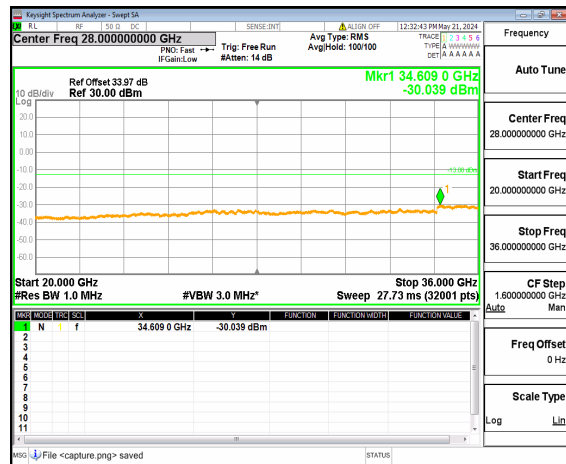

n77(3450-3550MHz) (20GHz-36GHz) 60M DFT-s-OFDM QPSK Inner_1RB_Right High

n77(3450-3550MHz) (20GHz-36GHz) 70M DFT-s-OFDM BPSK Inner_1RB_Left Low