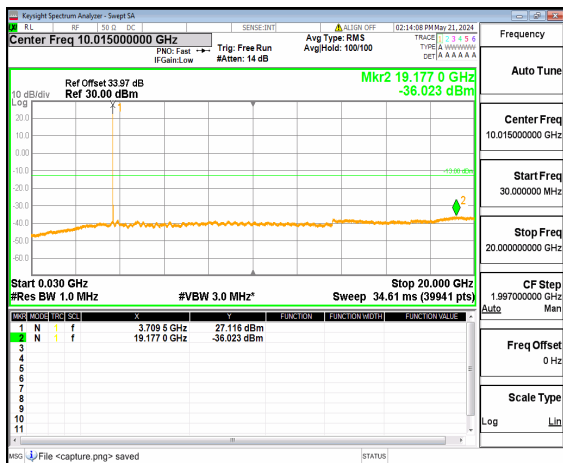

n77(3700-3980MHz) (30MHz-20GHz) 10M DFT-s-OFDM BPSK Inner_1RB_Left Low

n77(3700-3980MHz) (30MHz-20GHz) 10M DFT-s-OFDM BPSK Inner_1RB_Right Low