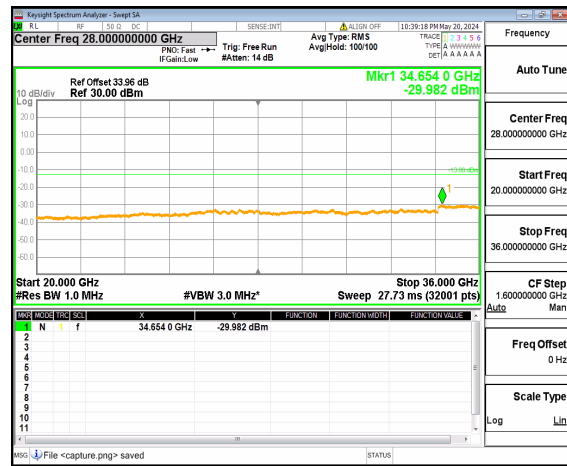

n77(3450-3550MHz) (30MHz-20GHz) 50M DFT-s-OFDM QPSK Inner\_1RB\_Right Low

n77(3450-3550MHz) (20GHz-36GHz) 50M DFT-s-OFDM QPSK Inner\_1RB\_Right Low

n77(3450-3550MHz) (30MHz-20GHz) 50M DFT-s-OFDM BPSK Inner\_1RB\_Left Mid