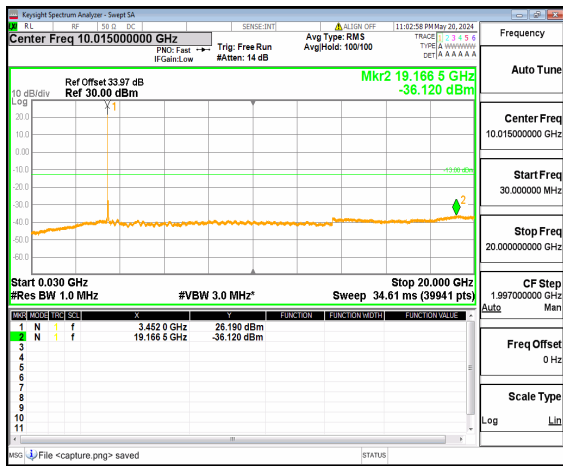

n77(3450-3550MHz) (30MHz-20GHz) 60M DFT-s-OFDM BPSK Inner_1RB_Left Low