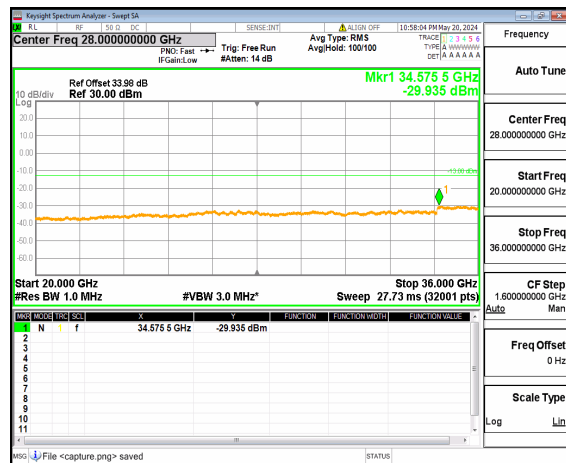

n77(3450-3550MHz) (20GHz-36GHz) 50M DFT-s-OFDM QPSK Inner_1RB_Right Mid

n77(3450-3550MHz) (20GHz-36GHz) 50M DFT-s-OFDM BPSK Inner_1RB_Left High