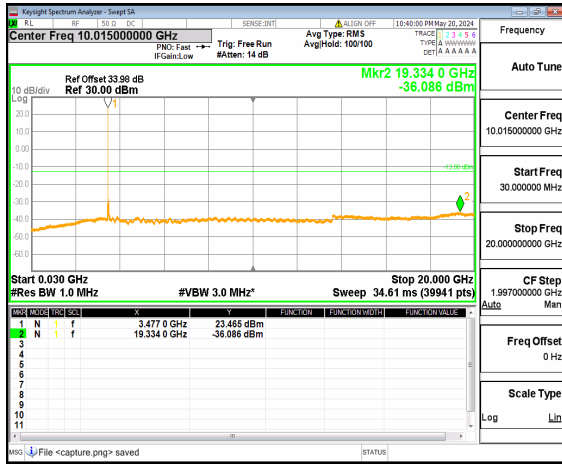

n77(3450-3550MHz) (30MHz-20GHz) 50M DFT-s-OFDM QPSK Inner\_1RB\_Right Low

n77(3450-3550MHz) (20GHz-36GHz) 50M DFT-s-OFDM QPSK Inner\_1RB\_Right Low

n77(3450-3550MHz) (30MHz-20GHz) 50M DFT-s-OFDM BPSK Inner\_1RB\_Left Mid