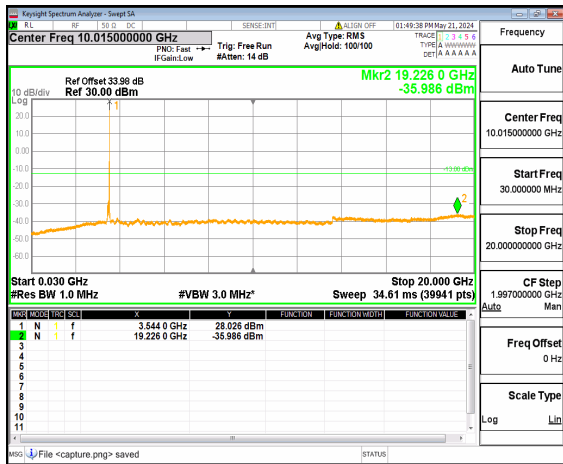

n77(3450-3550MHz) (30MHz-20GHz) 90M DFT-s-OFDM QPSK Inner_1RB_Left Mid

n77(3450-3550MHz) (30MHz-20GHz) 90M DFT-s-OFDM QPSK Inner_1RB_Right Mid