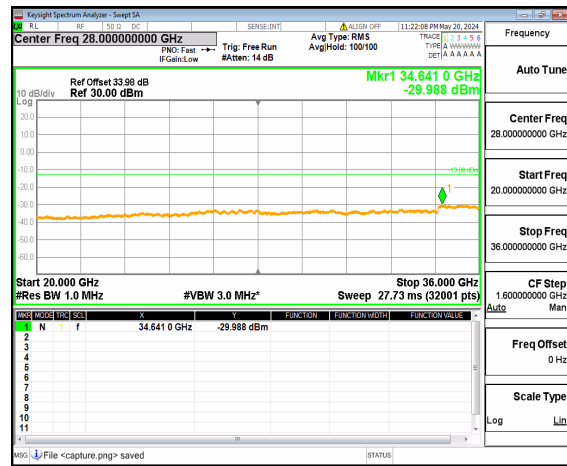

n77(3450-3550MHz) (20GHz-36GHz) 60M DFT-s-OFDM BPSK Inner_1RB_Right Mid

n77(3450-3550MHz) (20GHz-36GHz) 60M DFT-s-OFDM QPSK Inner_1RB_Left Mid