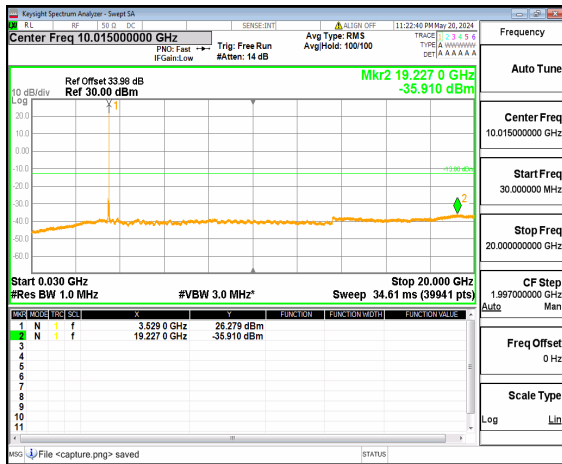

n77(3450-3550MHz) (30MHz-20GHz) 60M DFT-s-OFDM QPSK Inner_1RB_Left Mid

n77(3450-3550MHz) (30MHz-20GHz) 60M DFT-s-OFDM QPSK Inner_1RB_Right Mid