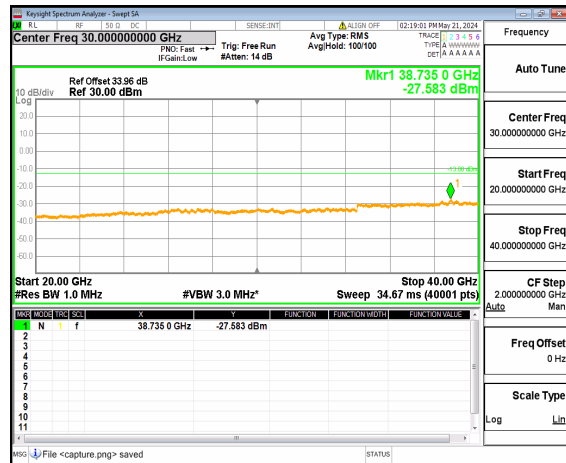

n77(3700-3980MHz) (20GHz-40GHz) 10M DFT-s-OFDM QPSK Inner_1RB_Right Low

n77(3700-3980MHz) (20GHz-40GHz) 10M DFT-s-OFDM BPSK Inner_1RB_Left Mid