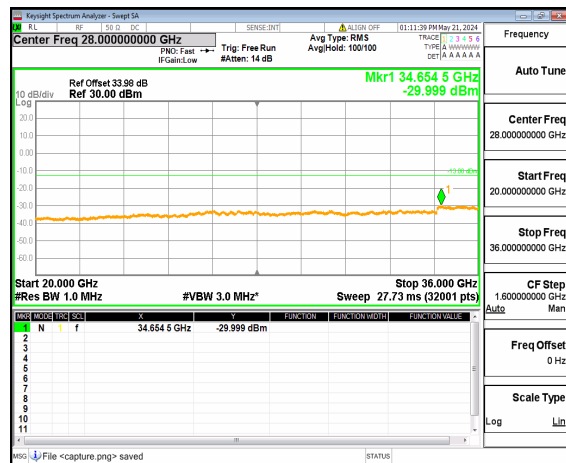

n77(3450-3550MHz) (20GHz-36GHz) 80M DFT-s-OFDM BPSK Inner_1RB_Left Mid

n77(3450-3550MHz) (20GHz-36GHz) 80M DFT-s-OFDM BPSK Inner_1RB_Right Mid