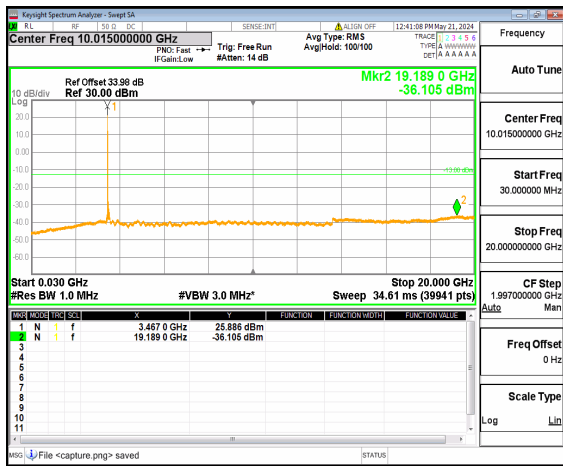

n77(3450-3550MHz) (30MHz-20GHz) 70M DFT-s-OFDM QPSK Inner_1RB_Left Mid