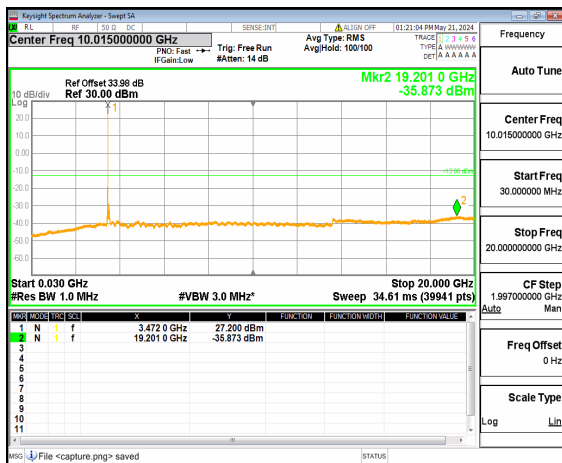

n77(3450-3550MHz) (30MHz-20GHz) 80M DFT-s-OFDM QPSK Inner_1RB_Right Mid

n77(3450-3550MHz) (30MHz-20GHz) 80M DFT-s-OFDM BPSK Inner_1RB_Left High