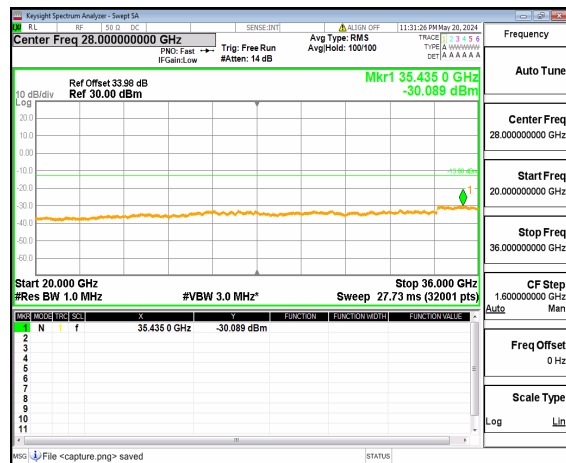

n77(3450-3550MHz) (20GHz-36GHz) 60M DFT-s-OFDM QPSK Inner_1RB_Left High

n77(3450-3550MHz) (20GHz-36GHz) 60M DFT-s-OFDM QPSK Inner_1RB_Right High