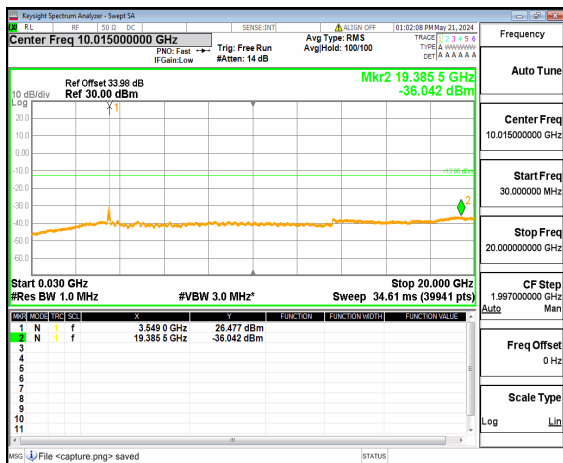

n77(3450-3550MHz) (30MHz-20GHz) 70M DFT-s-OFDM QPSK Inner_1RB_Left High

n77(3450-3550MHz) (30MHz-20GHz) 70M DFT-s-OFDM QPSK Inner_1RB_Right High