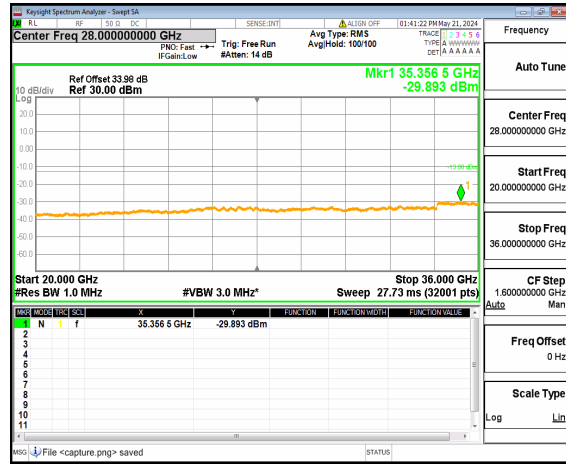

n77(3450-3550MHz) (20GHz-36GHz) 90M DFT-s-OFDM BPSK Inner_1RB_Left Low

n77(3450-3550MHz) (20GHz-36GHz) 90M DFT-s-OFDM BPSK Inner_1RB_Right Low