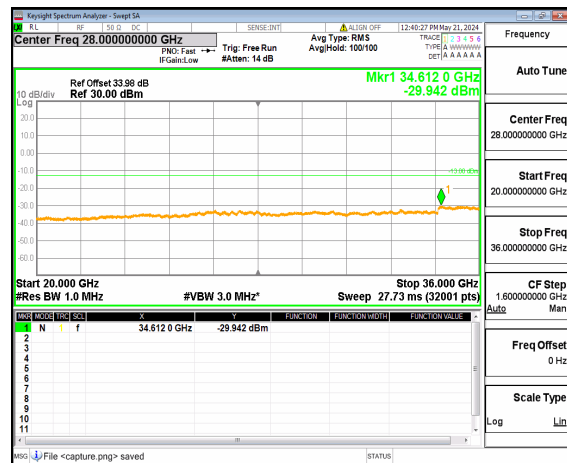

n77(3450-3550MHz) (20GHz-36GHz) 70M DFT-s-OFDM BPSK Inner_1RB_Left Mid

n77(3450-3550MHz) (20GHz-36GHz) 70M DFT-s-OFDM BPSK Inner_1RB_Right Mid