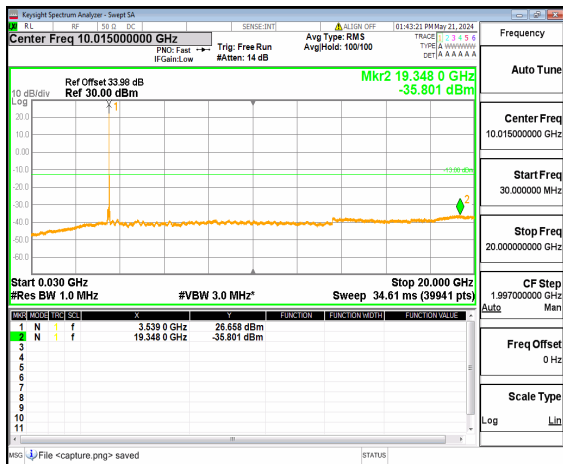

n77(3450-3550MHz) (20GHz-36GHz) 90M DFT-s-OFDM BPSK Inner\_1RB\_Right Low

n77(3450-3550MHz) (30MHz-20GHz) 90M DFT-s-OFDM QPSK Inner\_1RB\_Left Low

n77(3450-3550MHz) (20GHz-36GHz) 90M DFT-s-OFDM QPSK Inner\_1RB\_Left Low