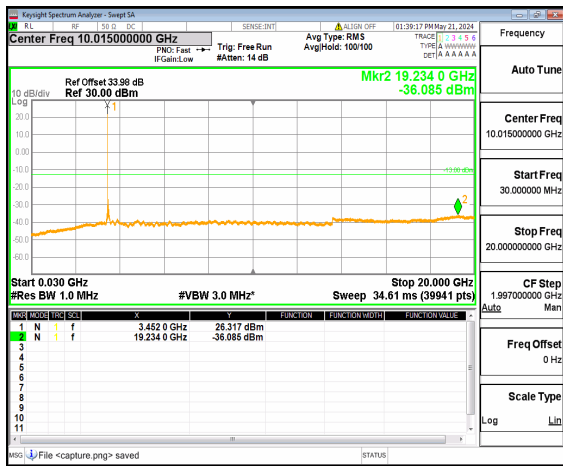

n77(3450-3550MHz) (30MHz-20GHz) 90M DFT-s-OFDM BPSK Inner_1RB_Left Low