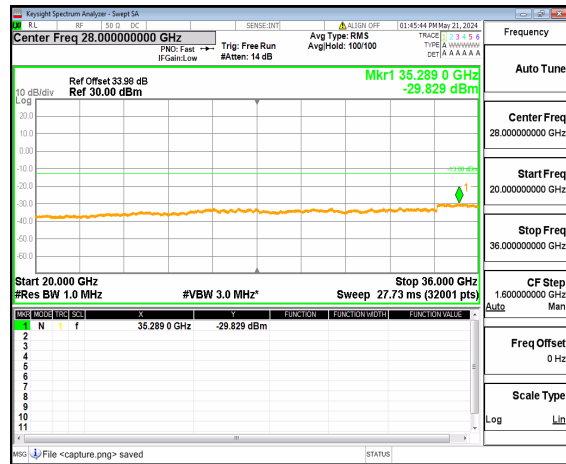

n77(3450-3550MHz) (20GHz-36GHz) 90M DFT-s-OFDM QPSK Inner_1RB_Right Low

n77(3450-3550MHz) (20GHz-36GHz) 90M DFT-s-OFDM BPSK Inner_1RB_Left Mid