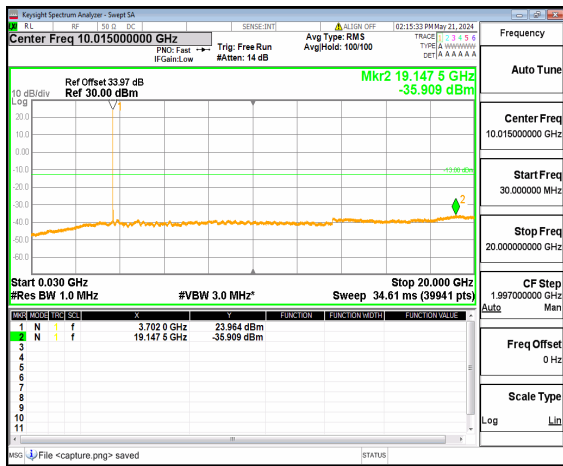

n77(3700-3980MHz) (30MHz-20GHz) 10M DFT-s-OFDM QPSK Inner_1RB_Left Low