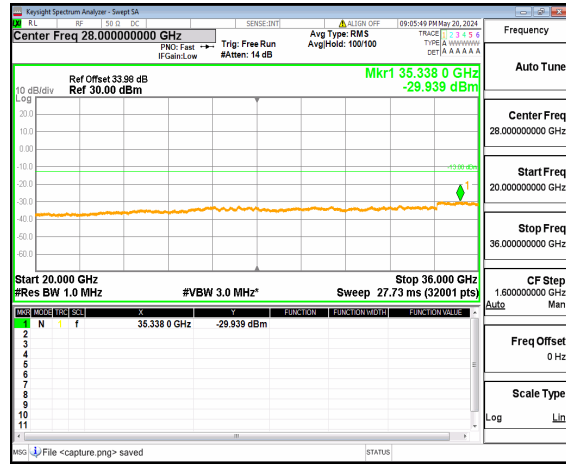

n77(3450-3550MHz) (20GHz-36GHz) 15M DFT-s-OFDM QPSK Inner_1RB_Right Low

n77(3450-3550MHz) (20GHz-36GHz) 15M DFT-s-OFDM BPSK Inner_1RB_Left Mid