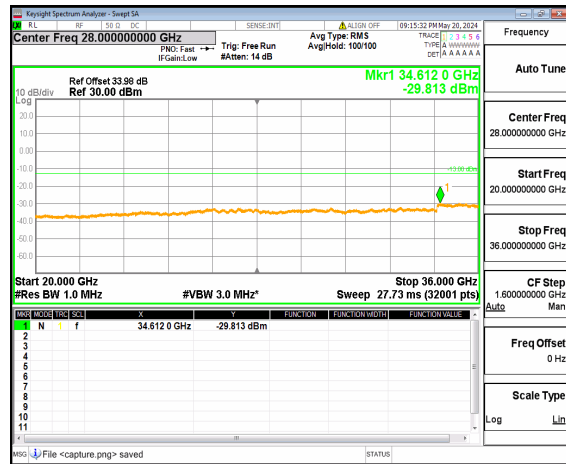

n77(3450-3550MHz) (20GHz-36GHz) 15M DFT-s-OFDM BPSK Inner_1RB_Right High

n77(3450-3550MHz) (20GHz-36GHz) 15M DFT-s-OFDM QPSK Inner_1RB_Left High