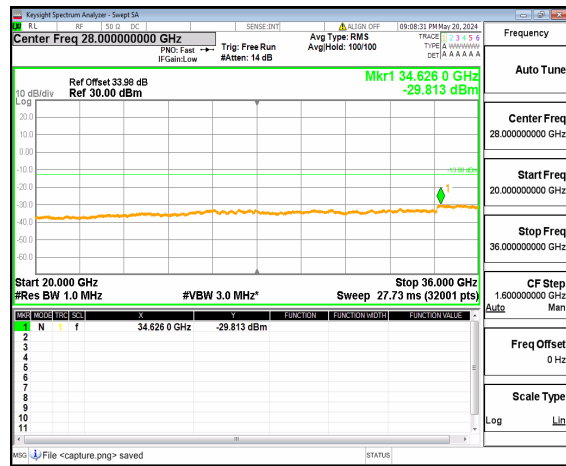

n77(3450-3550MHz) (20GHz-36GHz) 15M DFT-s-OFDM BPSK Inner_1RB_Right Mid

n77(3450-3550MHz) (20GHz-36GHz) 15M DFT-s-OFDM QPSK Inner_1RB_Left Mid