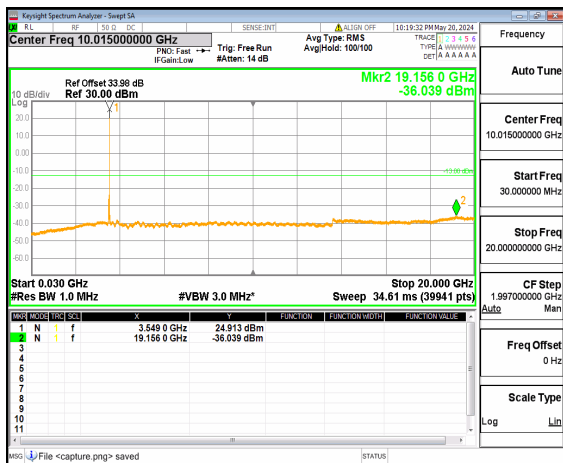

n77(3450-3550MHz) (30MHz-20GHz) 40M DFT-s-OFDM QPSK Inner_1RB_Left High

n77(3450-3550MHz) (30MHz-20GHz) 40M DFT-s-OFDM QPSK Inner_1RB_Right High