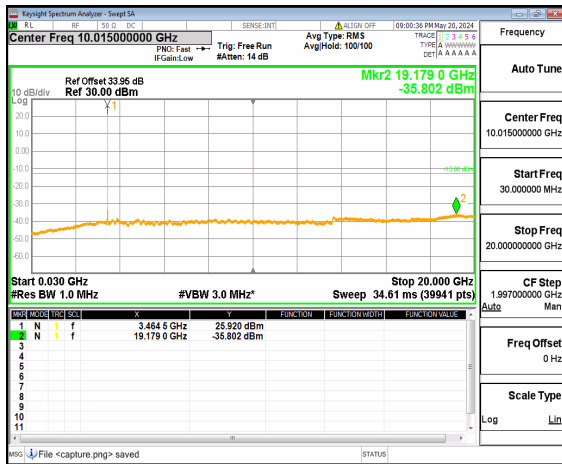

n77(3450-3550MHz) (30MHz-20GHz) 15M DFT-s-OFDM BPSK Inner_1RB_Left Low

n77(3450-3550MHz) (30MHz-20GHz) 15M DFT-s-OFDM BPSK Inner_1RB_Right Low