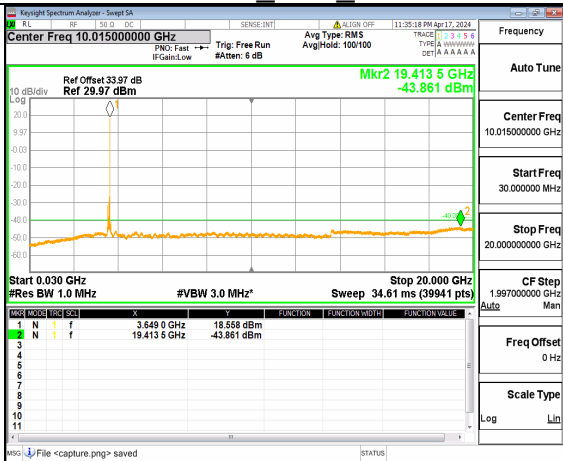

n48 (30MHz-20GHz) 100M DFT-s-OFDM BPSK Inner 1RB Left Low

n48 (20GHz-37GHz) 100M DFT-s-OFDM BPSK Inner 1RB Left Low

n48 (30MHz-20GHz) 100M DFT-s-OFDM BPSK Inner 1RB Right Low

n48 (20GHz-37GHz) 100M DFT-s-OFDM BPSK Inner 1RB Right Low

n48 (30MHz-20GHz) 100M DFT-s-OFDM QPSK Inner 1RB Left Low

n48 (20GHz-37GHz) 100M DFT-s-OFDM QPSK Inner 1RB Left Low

n48 (30MHz-20GHz) 100M DFT-s-OFDM QPSK Inner 1RB Right Low

n48 (20GHz-37GHz) 100M DFT-s-OFDM QPSK Inner 1RB Right Low