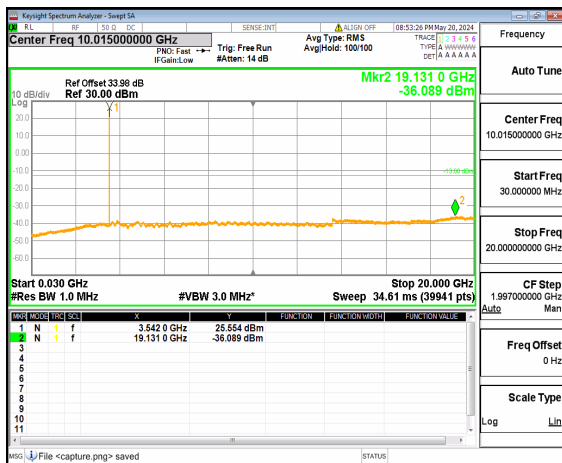

n77(3450-3550MHz) (30MHz-20GHz) 10M DFT-s-OFDM QPSK Inner_1RB_Right Mid

n77(3450-3550MHz) (30MHz-20GHz) 10M DFT-s-OFDM BPSK Inner_1RB_Left High