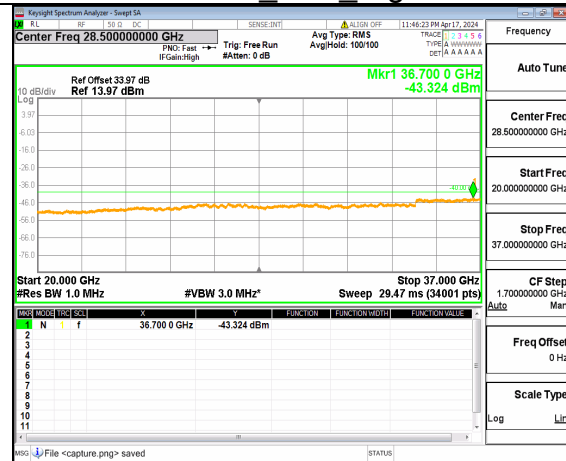

n48 (30MHz-20GHz) 100M DFT-s-OFDM BPSK Inner 1RB Left Mid

n48 (20GHz-37GHz) 100M DFT-s-OFDM BPSK Inner 1RB Left Mid

n48 (30MHz-20GHz) 100M DFT-s-OFDM BPSK Inner 1RB Right Mid

n48 (20GHz-37GHz) 100M DFT-s-OFDM BPSK Inner 1RB Right Mid

n48 (30MHz-20GHz) 100M DFT-s-OFDM QPSK Inner 1RB Left Mid

n48 (20GHz-37GHz) 100M DFT-s-OFDM QPSK Inner 1RB Left Mid

n48 (30MHz-20GHz) 100M DFT-s-OFDM QPSK Inner 1RB Right Mid

n48 (20GHz-37GHz) 100M DFT-s-OFDM QPSK Inner 1RB Right Mid

n48 (30MHz-20GHz) 100M DFT-s-OFDM BPSK Inner 1RB Left High

n48 (20GHz-37GHz) 100M DFT-s-OFDM BPSK Inner 1RB Left High

n48 (30MHz-20GHz) 100M DFT-s-OFDM BPSK Inner 1RB Right High

n48 (20GHz-37GHz) 100M DFT-s-OFDM BPSK Inner 1RB Right High