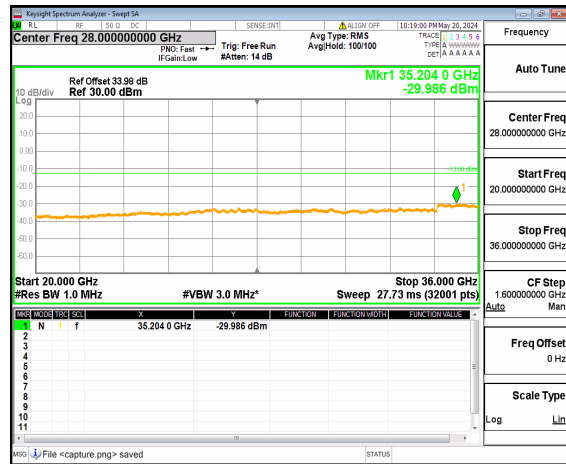

n77(3450-3550MHz) (20GHz-36GHz) 40M DFT-s-OFDM BPSK Inner_1RB_Right High

n77(3450-3550MHz) (20GHz-36GHz) 40M DFT-s-OFDM QPSK Inner_1RB_Left High