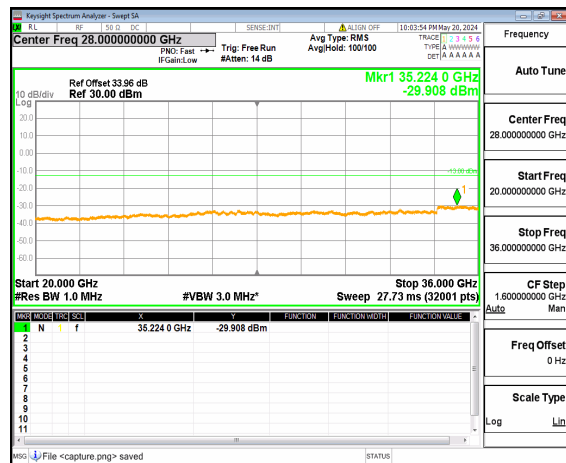

n77(3450-3550MHz) (20GHz-36GHz) 40M DFT-s-OFDM BPSK Inner_1RB_Right Low

n77(3450-3550MHz) (20GHz-36GHz) 40M DFT-s-OFDM QPSK Inner_1RB_Left Low