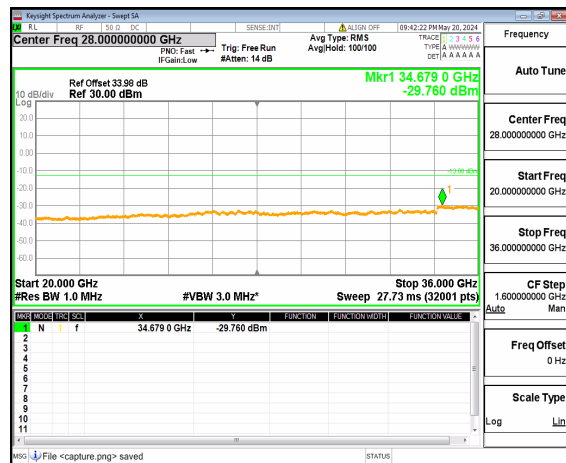

n77(3450-3550MHz) (20GHz-36GHz) 20M DFT-s-OFDM QPSK Inner_1RB_Right Mid

n77(3450-3550MHz) (20GHz-36GHz) 20M DFT-s-OFDM BPSK Inner_1RB_Left High