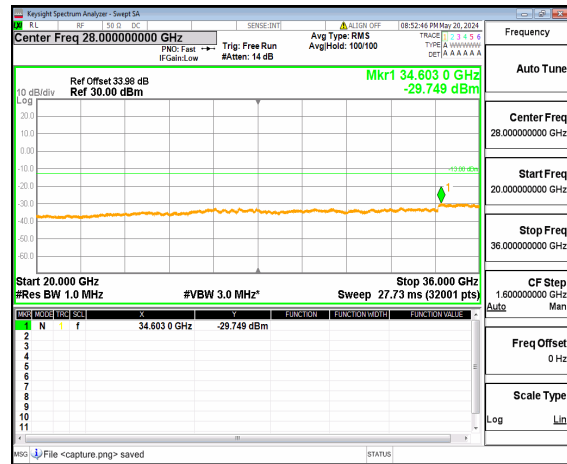

n77(3450-3550MHz) (20GHz-36GHz) 10M DFT-s-OFDM QPSK Inner_1RB_Left Mid

n77(3450-3550MHz) (20GHz-36GHz) 10M DFT-s-OFDM QPSK Inner_1RB_Right Mid