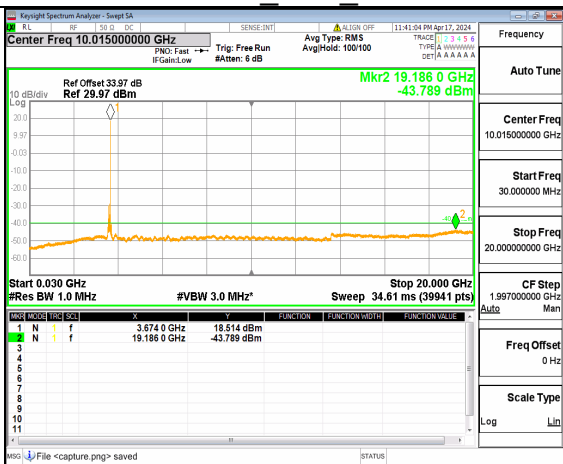

n48 (30MHz-20GHz) 100M DFT-s-OFDM BPSK Inner 1RB Left Low

n48 (20GHz-37GHz) 100M DFT-s-OFDM BPSK Inner 1RB Left Low

n48 (30MHz-20GHz) 100M DFT-s-OFDM BPSK Inner 1RB Right Low

n48 (20GHz-37GHz) 100M DFT-s-OFDM BPSK Inner 1RB Right Low

n48 (30MHz-20GHz) 100M DFT-s-OFDM QPSK Inner 1RB Left Low

n48 (20GHz-37GHz) 100M DFT-s-OFDM QPSK Inner 1RB Left Low

n48 (30MHz-20GHz) 100M DFT-s-OFDM QPSK Inner 1RB Right Low

n48 (20GHz-37GHz) 100M DFT-s-OFDM QPSK Inner 1RB Right Low

n48 (30MHz-20GHz) 100M DFT-s-OFDM BPSK Inner 1RB Left Mid

n48 (20GHz-37GHz) 100M DFT-s-OFDM BPSK Inner 1RB Left Mid

n48 (30MHz-20GHz) 100M DFT-s-OFDM BPSK Inner 1RB Right Mid

n48 (20GHz-37GHz) 100M DFT-s-OFDM BPSK Inner 1RB Right Mid