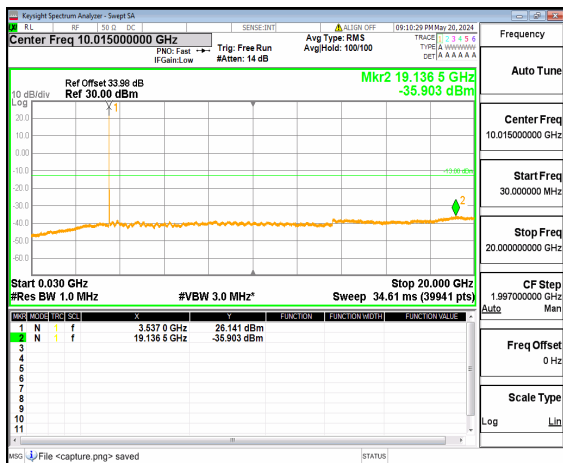

n77(3450-3550MHz) (30MHz-20GHz) 15M DFT-s-OFDM QPSK Inner_1RB_Right Mid

n77(3450-3550MHz) (30MHz-20GHz) 15M DFT-s-OFDM BPSK Inner_1RB_Left High