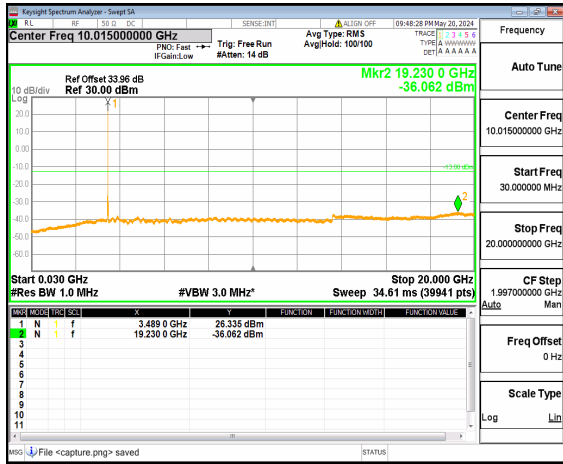

n77(3450-3550MHz) (30MHz-20GHz) 40M DFT-s-OFDM BPSK Inner_1RB_Left Low

n77(3450-3550MHz) (30MHz-20GHz) 40M DFT-s-OFDM BPSK Inner_1RB_Right Low