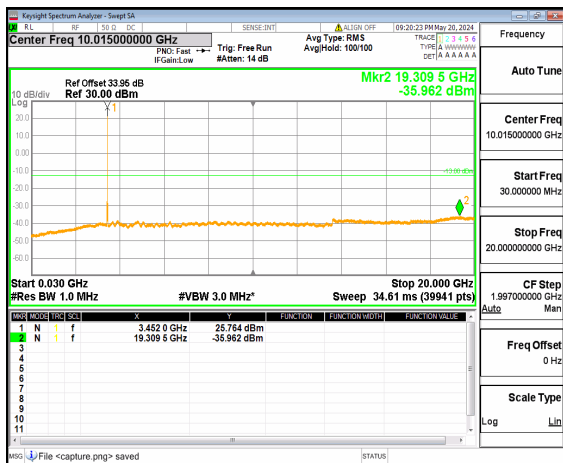

n77(3450-3550MHz) (30MHz-20GHz) 20M DFT-s-OFDM BPSK Inner_1RB_Right Low

n77(3450-3550MHz) (30MHz-20GHz) 20M DFT-s-OFDM QPSK Inner_1RB_Left Low