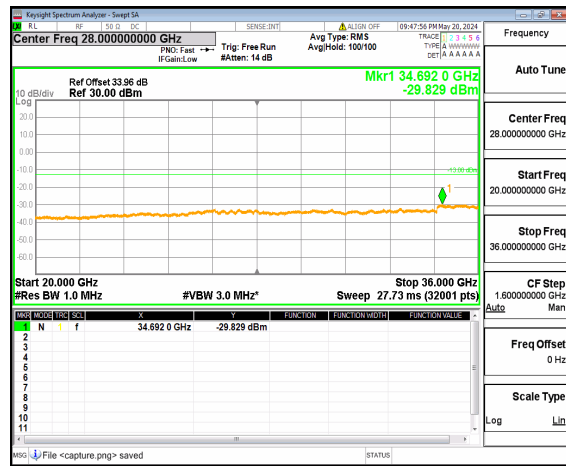

n77(3450-3550MHz) (20GHz-36GHz) 20M DFT-s-OFDM QPSK Inner_1RB_Right High

n77(3450-3550MHz) (20GHz-36GHz) 40M DFT-s-OFDM BPSK Inner_1RB_Left Low