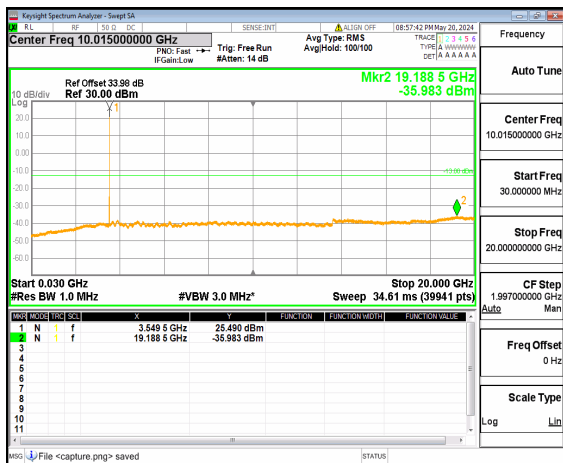

n77(3450-3550MHz) (30MHz-20GHz) 10M DFT-s-OFDM QPSK Inner_1RB_Left High

n77(3450-3550MHz) (30MHz-20GHz) 10M DFT-s-OFDM QPSK Inner_1RB_Right High