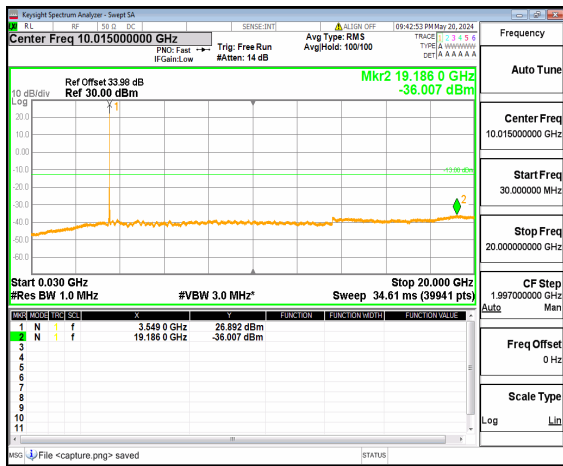

n77(3450-3550MHz) (30MHz-20GHz) 20M DFT-s-OFDM BPSK Inner_1RB_Right High