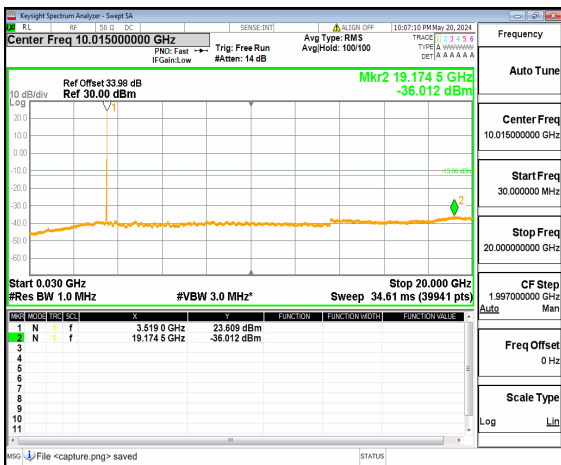

n77(3450-3550MHz) (30MHz-20GHz) 40M DFT-s-OFDM BPSK Inner_1RB_Left Mid

n77(3450-3550MHz) (30MHz-20GHz) 40M DFT-s-OFDM BPSK Inner_1RB_Right Mid