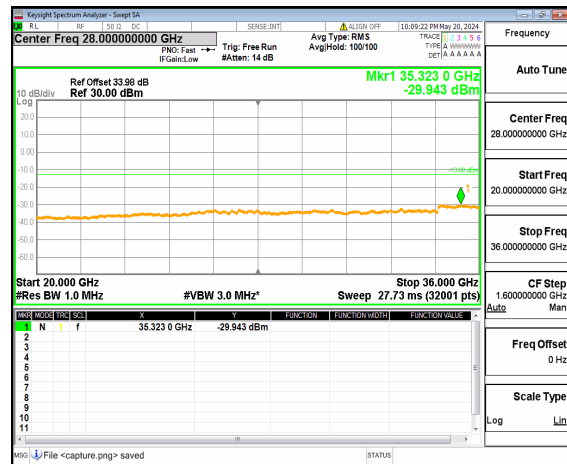

n77(3450-3550MHz) (20GHz-36GHz) 40M DFT-s-OFDM BPSK Inner_1RB_Right Mid

n77(3450-3550MHz) (20GHz-36GHz) 40M DFT-s-OFDM QPSK Inner_1RB_Left Mid