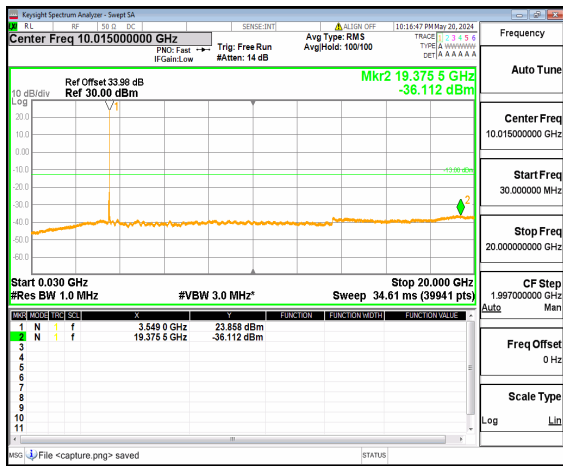

n77(3450-3550MHz) (30MHz-20GHz) 40M DFT-s-OFDM BPSK Inner_1RB_Right High