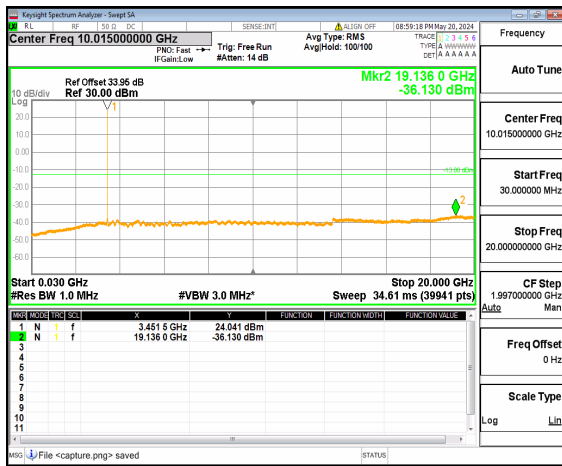

n77(3450-3550MHz) (20GHz-36GHz) 10M DFT-s-OFDM QPSK Inner\_1RB\_Left High

n77(3450-3550MHz) (30MHz-20GHz) 10M DFT-s-OFDM QPSK Inner\_1RB\_Right High

n77(3450-3550MHz) (20GHz-36GHz) 10M DFT-s-OFDM QPSK Inner\_1RB\_Right High