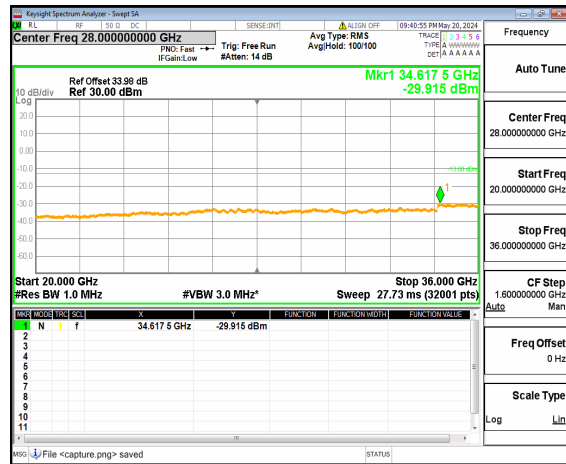

n77(3450-3550MHz) (20GHz-36GHz) 20M DFT-s-OFDM QPSK Inner_1RB_Left Mid

n77(3450-3550MHz) (20GHz-36GHz) 20M DFT-s-OFDM QPSK Inner_1RB_Right Mid