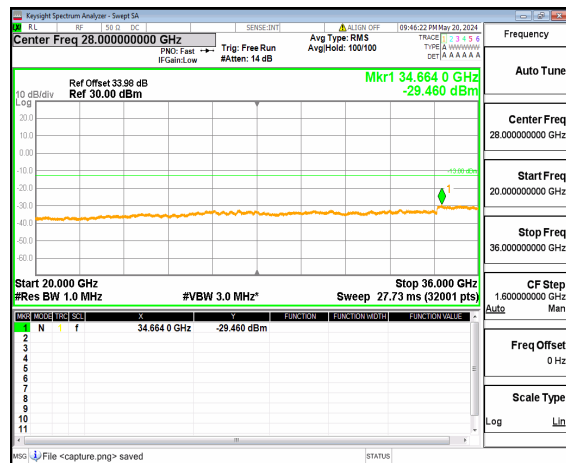

n77(3450-3550MHz) (20GHz-36GHz) 20M DFT-s-OFDM QPSK Inner_1RB_Left High

n77(3450-3550MHz) (20GHz-36GHz) 20M DFT-s-OFDM QPSK Inner_1RB_Right High