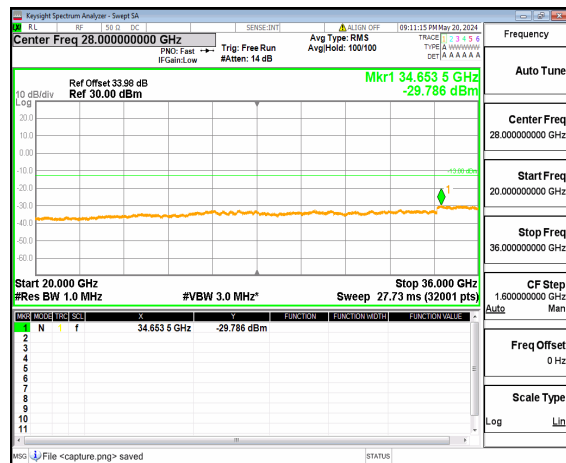

n77(3450-3550MHz) (20GHz-36GHz) 15M DFT-s-OFDM QPSK Inner_1RB_Right Mid

n77(3450-3550MHz) (20GHz-36GHz) 15M DFT-s-OFDM BPSK Inner_1RB_Left High