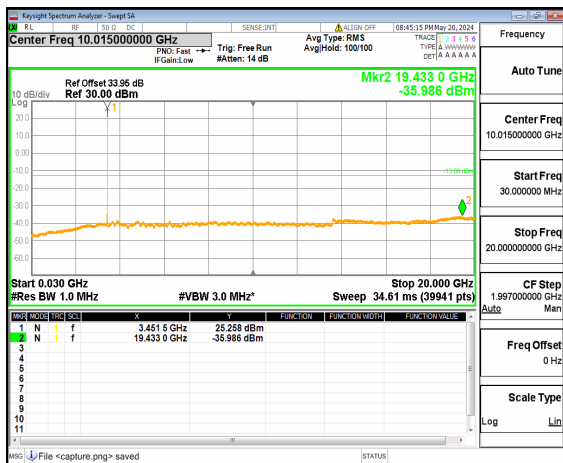

n77(3450-3550MHz) (30MHz-20GHz) 10M DFT-s-OFDM BPSK Inner_1RB_Right Low

n77(3450-3550MHz) (30MHz-20GHz) 10M DFT-s-OFDM QPSK Inner_1RB_Left Low