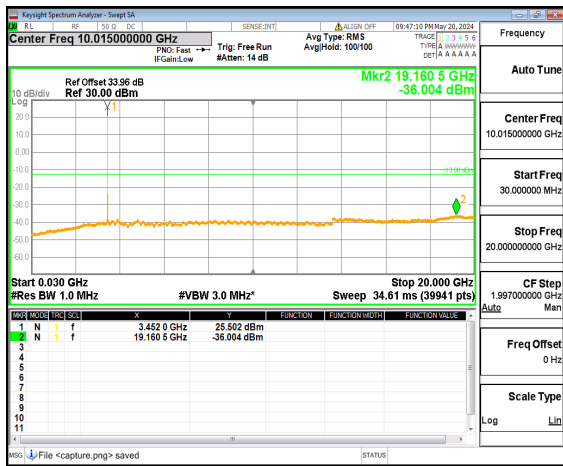

n77(3450-3550MHz) (20GHz-36GHz) 20M DFT-s-OFDM QPSK Inner\_1RB\_Left High

n77(3450-3550MHz) (30MHz-20GHz) 20M DFT-s-OFDM QPSK Inner\_1RB\_Right High

n77(3450-3550MHz) (20GHz-36GHz) 20M DFT-s-OFDM QPSK Inner\_1RB\_Right High