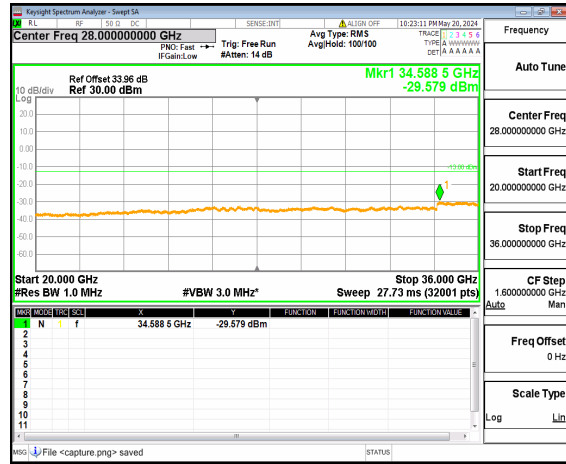

n77(3450-3550MHz) (20GHz-36GHz) 50M DFT-s-OFDM BPSK Inner_1RB_Left Low

n77(3450-3550MHz) (20GHz-36GHz) 50M DFT-s-OFDM BPSK Inner_1RB_Right Low