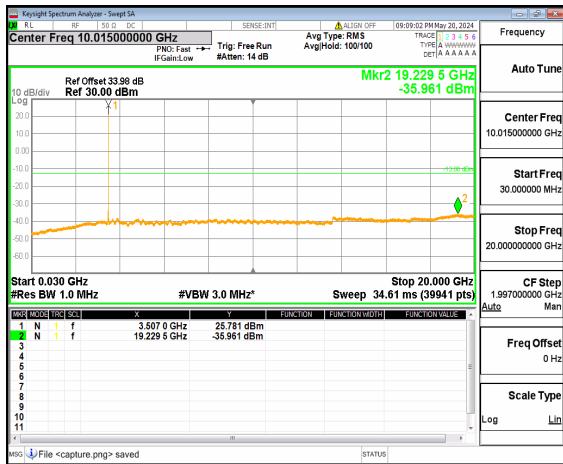

n77(3450-3550MHz) (30MHz-20GHz) 15M DFT-s-OFDM QPSK Inner_1RB_Left Mid

n77(3450-3550MHz) (30MHz-20GHz) 15M DFT-s-OFDM QPSK Inner_1RB_Right Mid