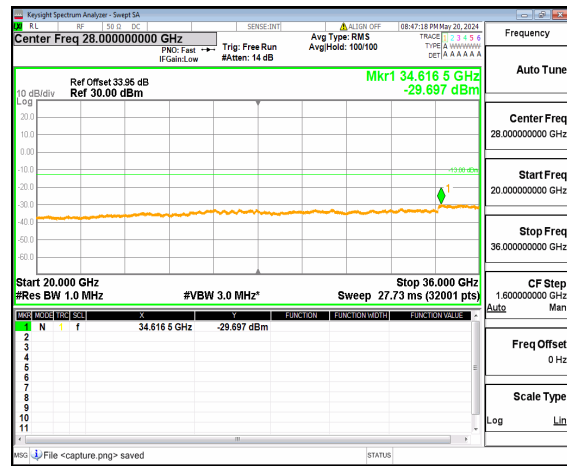

n77(3450-3550MHz) (20GHz-36GHz) 10M DFT-s-OFDM QPSK Inner_1RB_Left Low

n77(3450-3550MHz) (20GHz-36GHz) 10M DFT-s-OFDM QPSK Inner_1RB_Right Low