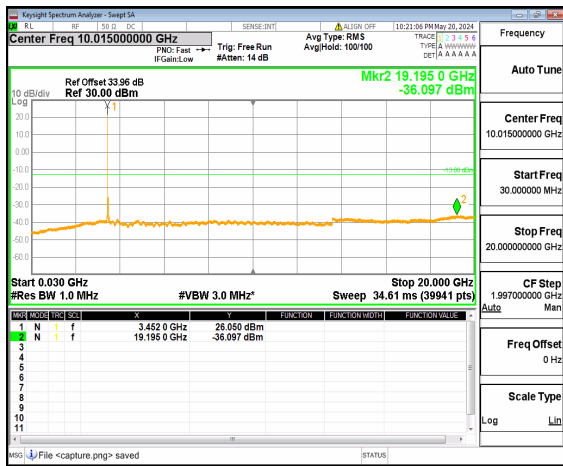

n77(3450-3550MHz) (30MHz-20GHz) 50M DFT-s-OFDM BPSK Inner_1RB_Left Low