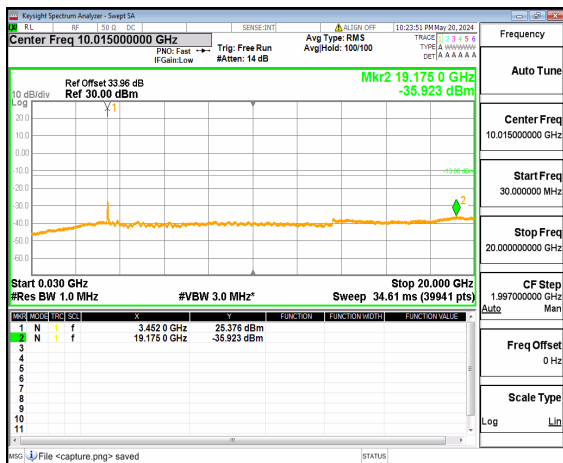

n77(3450-3550MHz) (30MHz-20GHz) 50M DFT-s-OFDM BPSK Inner_1RB_Right Low

n77(3450-3550MHz) (30MHz-20GHz) 50M DFT-s-OFDM QPSK Inner_1RB_Left Low