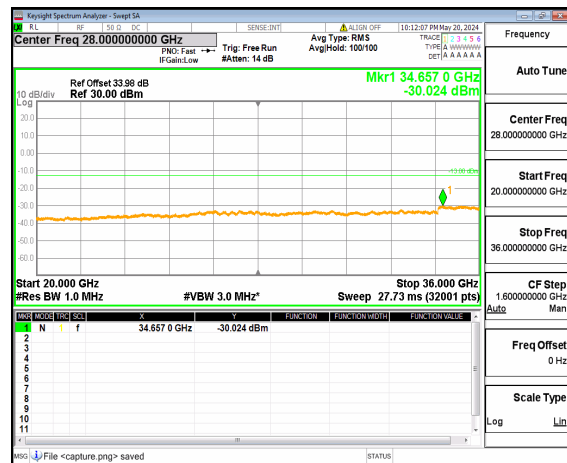

n77(3450-3550MHz) (20GHz-36GHz) 40M DFT-s-OFDM QPSK Inner_1RB_Right Mid

n77(3450-3550MHz) (20GHz-36GHz) 40M DFT-s-OFDM BPSK Inner_1RB_Left High