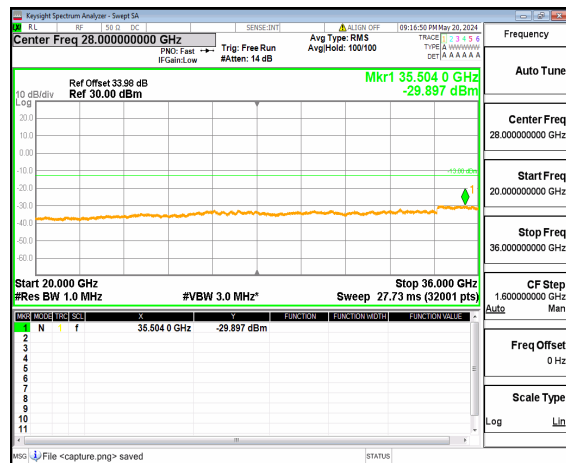

n77(3450-3550MHz) (20GHz-36GHz) 15M DFT-s-OFDM QPSK Inner_1RB_Left High

n77(3450-3550MHz) (20GHz-36GHz) 15M DFT-s-OFDM QPSK Inner_1RB_Right High