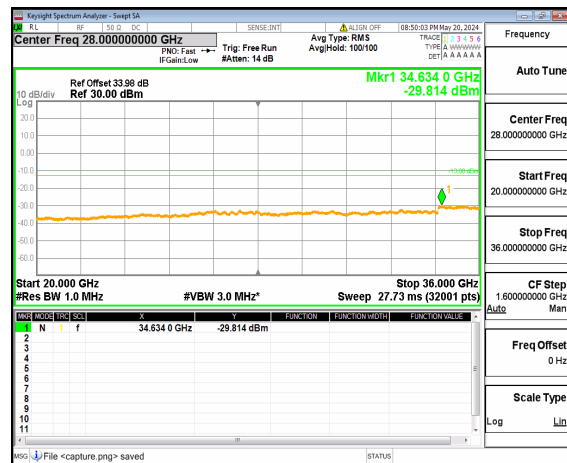

n77(3450-3550MHz) (20GHz-36GHz) 10M DFT-s-OFDM BPSK Inner_1RB_Left Mid

n77(3450-3550MHz) (20GHz-36GHz) 10M DFT-s-OFDM BPSK Inner_1RB_Right Mid