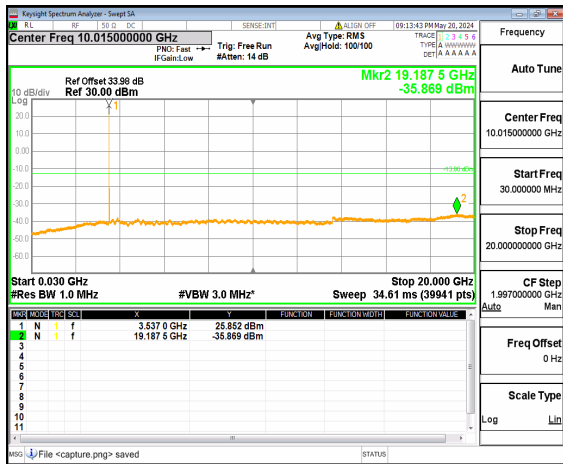

n77(3450-3550MHz) (30MHz-20GHz) 15M DFT-s-OFDM BPSK Inner_1RB_Right High

n77(3450-3550MHz) (30MHz-20GHz) 15M DFT-s-OFDM QPSK Inner_1RB_Left High