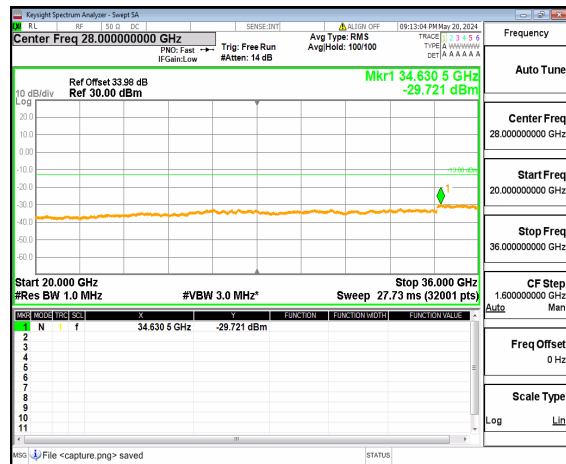

n77(3450-3550MHz) (20GHz-36GHz) 15M DFT-s-OFDM BPSK Inner_1RB_Left High

n77(3450-3550MHz) (20GHz-36GHz) 15M DFT-s-OFDM BPSK Inner_1RB_Right High