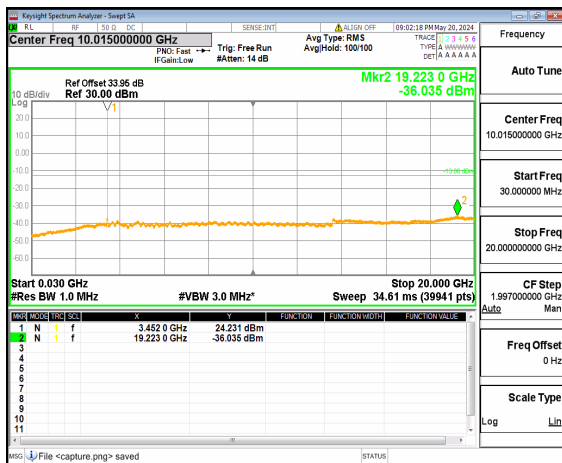

n77(3450-3550MHz) (30MHz-20GHz) 15M DFT-s-OFDM BPSK Inner_1RB_Right Low

n77(3450-3550MHz) (30MHz-20GHz) 15M DFT-s-OFDM QPSK Inner_1RB_Left Low