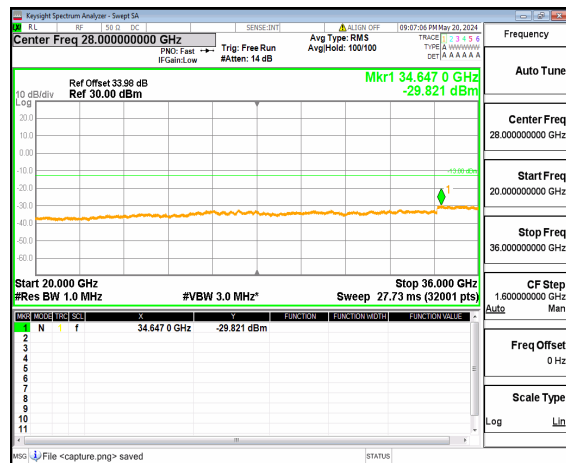

n77(3450-3550MHz) (20GHz-36GHz) 15M DFT-s-OFDM BPSK Inner_1RB_Left Mid

n77(3450-3550MHz) (20GHz-36GHz) 15M DFT-s-OFDM BPSK Inner_1RB_Right Mid