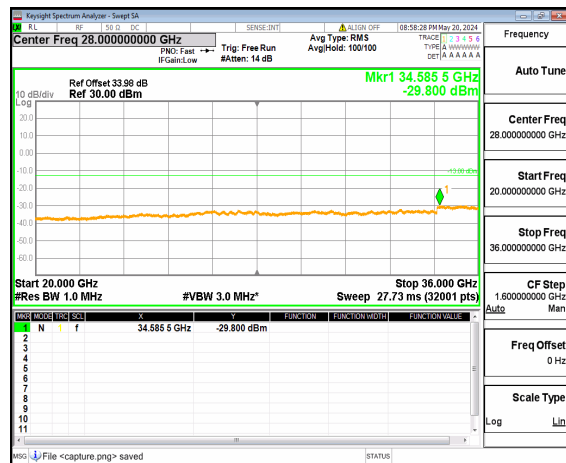

n77(3450-3550MHz) (20GHz-36GHz) 10M DFT-s-OFDM QPSK Inner_1RB_Left High

n77(3450-3550MHz) (20GHz-36GHz) 10M DFT-s-OFDM QPSK Inner_1RB_Right High