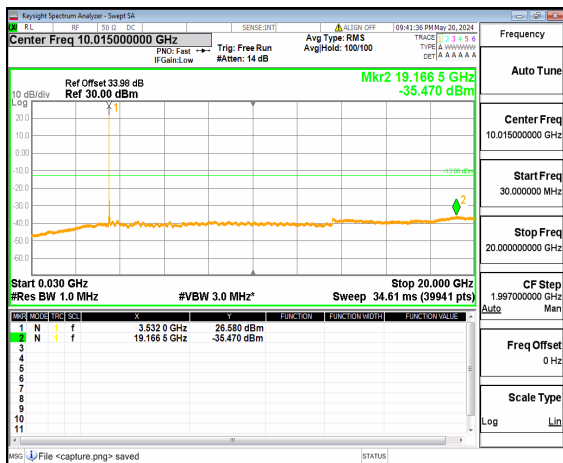

n77(3450-3550MHz) (30MHz-20GHz) 20M DFT-s-OFDM QPSK Inner_1RB_Right Mid

n77(3450-3550MHz) (30MHz-20GHz) 20M DFT-s-OFDM BPSK Inner_1RB_Left High