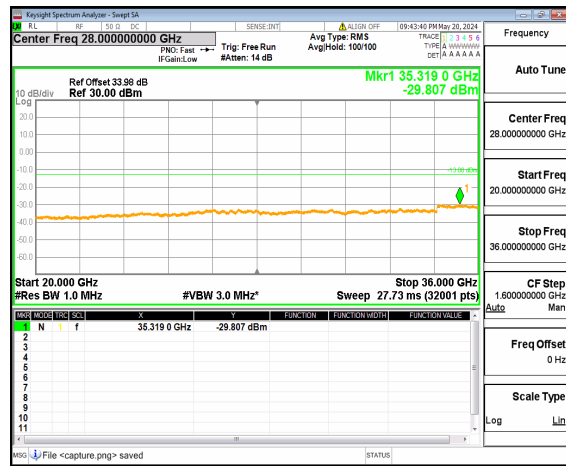

n77(3450-3550MHz) (20GHz-36GHz) 20M DFT-s-OFDM BPSK Inner_1RB_Left High

n77(3450-3550MHz) (20GHz-36GHz) 20M DFT-s-OFDM BPSK Inner_1RB_Right High