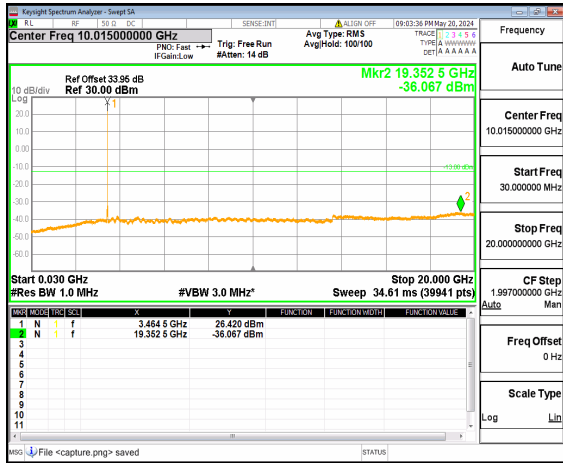

n77(3450-3550MHz) (30MHz-20GHz) 15M DFT-s-OFDM QPSK Inner_1RB_Right Low