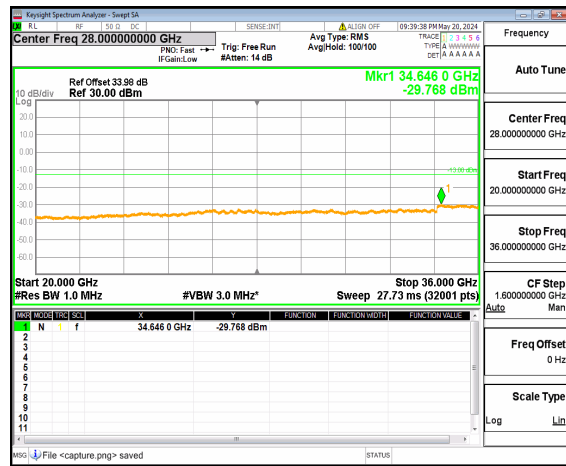

n77(3450-3550MHz) (20GHz-36GHz) 20M DFT-s-OFDM BPSK Inner_1RB_Right Mid

n77(3450-3550MHz) (20GHz-36GHz) 20M DFT-s-OFDM QPSK Inner_1RB_Left Mid