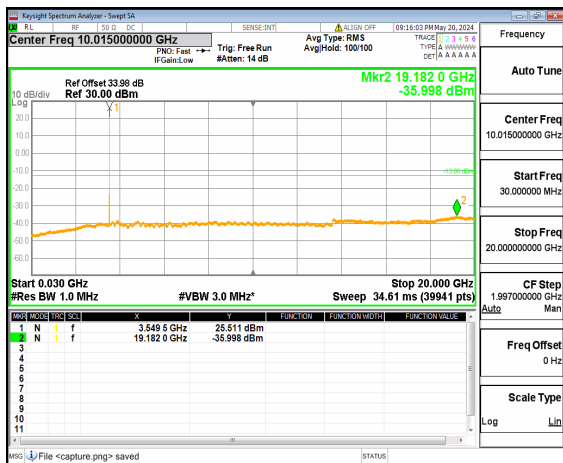

n77(3450-3550MHz) (30MHz-20GHz) 15M DFT-s-OFDM QPSK Inner_1RB_Left High

n77(3450-3550MHz) (30MHz-20GHz) 15M DFT-s-OFDM QPSK Inner_1RB_Right High