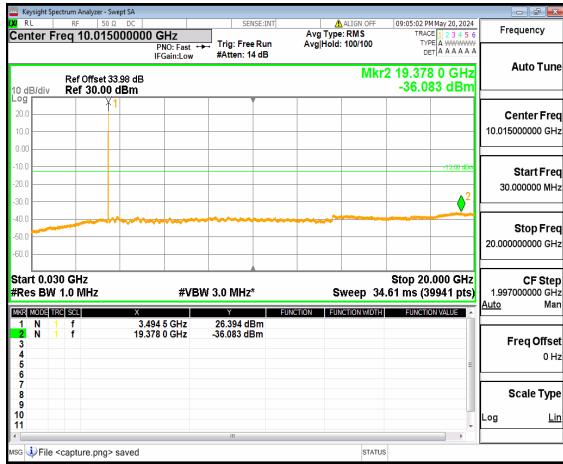

n77(3450-3550MHz) (30MHz-20GHz) 15M DFT-s-OFDM QPSK Inner_1RB_Right Low

n77(3450-3550MHz) (30MHz-20GHz) 15M DFT-s-OFDM BPSK Inner_1RB_Left Mid