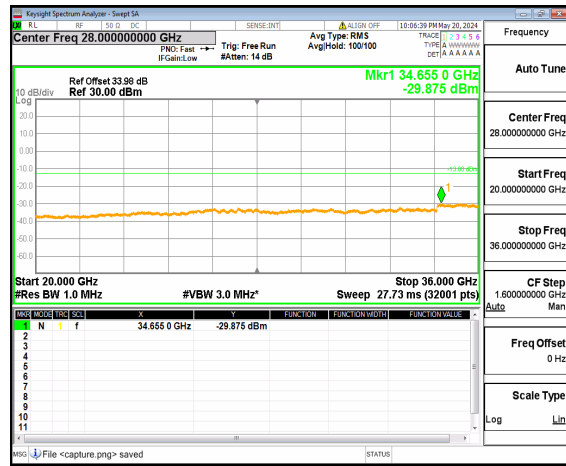

n77(3450-3550MHz) (20GHz-36GHz) 40M DFT-s-OFDM QPSK Inner_1RB_Right Low

n77(3450-3550MHz) (20GHz-36GHz) 40M DFT-s-OFDM BPSK Inner_1RB_Left Mid