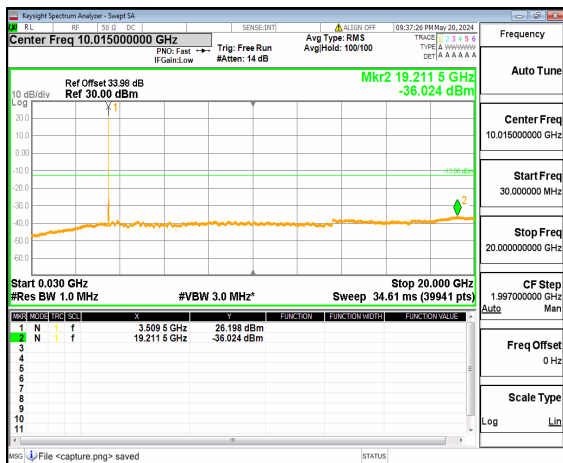

n77(3450-3550MHz) (30MHz-20GHz) 20M DFT-s-OFDM BPSK Inner_1RB_Left Mid

n77(3450-3550MHz) (30MHz-20GHz) 20M DFT-s-OFDM BPSK Inner_1RB_Right Mid