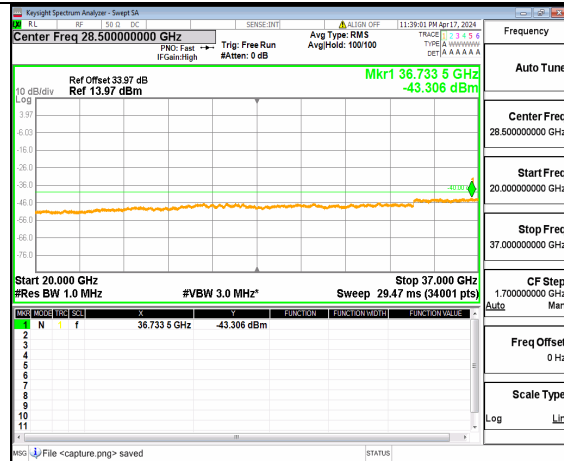

n48 (20GHz-37GHz) 100M DFT-s-OFDM QPSK Inner 1RB Left Low

n48 (20GHz-37GHz) 100M DFT-s-OFDM QPSK Inner 1RB Right Low