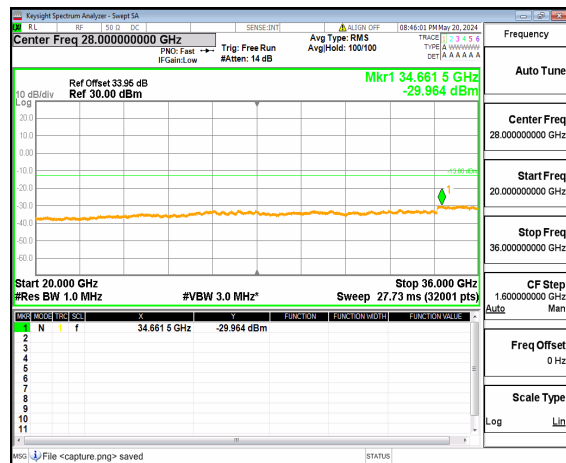

n77(3450-3550MHz) (20GHz-36GHz) 10M DFT-s-OFDM BPSK Inner_1RB_Right Low

n77(3450-3550MHz) (20GHz-36GHz) 10M DFT-s-OFDM QPSK Inner_1RB_Left Low