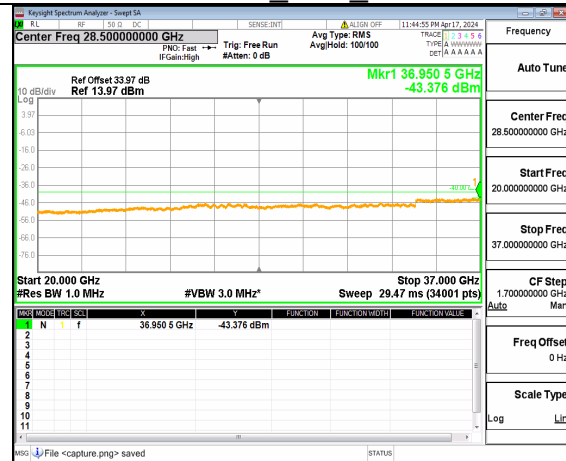

n48 (20GHz-37GHz) 100M DFT-s-OFDM QPSK Inner 1RB Left Mid

n48 (20GHz-37GHz) 100M DFT-s-OFDM QPSK Inner 1RB Right Mid