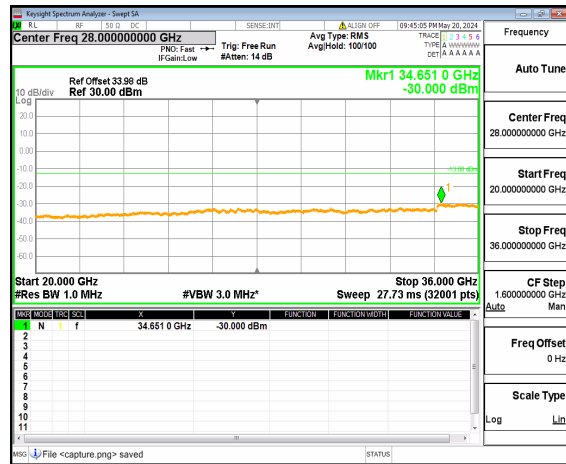

n77(3450-3550MHz) (20GHz-36GHz) 20M DFT-s-OFDM BPSK Inner_1RB_Right High

n77(3450-3550MHz) (20GHz-36GHz) 20M DFT-s-OFDM QPSK Inner_1RB_Left High