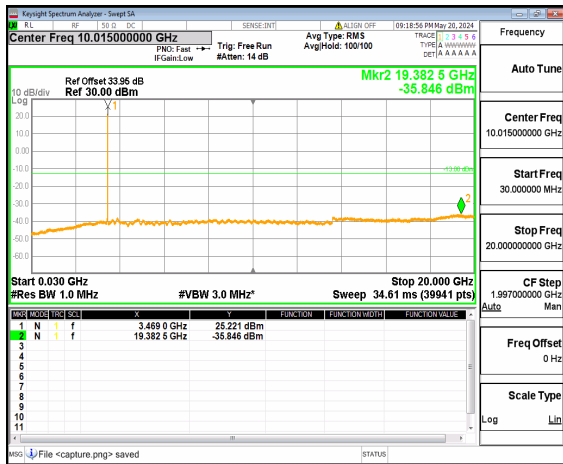

n77(3450-3550MHz) (30MHz-20GHz) 20M DFT-s-OFDM BPSK Inner_1RB_Left Low

n77(3450-3550MHz) (30MHz-20GHz) 20M DFT-s-OFDM BPSK Inner_1RB_Right Low