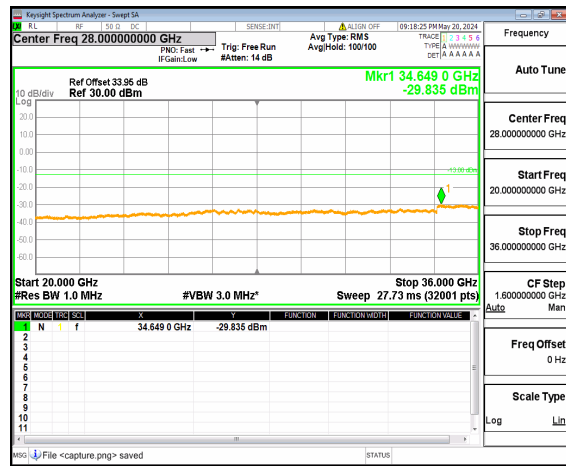

n77(3450-3550MHz) (20GHz-36GHz) 15M DFT-s-OFDM QPSK Inner_1RB_Right High

n77(3450-3550MHz) (20GHz-36GHz) 20M DFT-s-OFDM BPSK Inner_1RB_Left Low