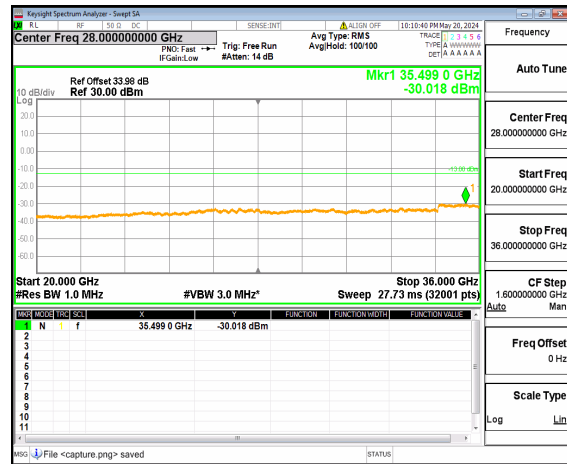

n77(3450-3550MHz) (20GHz-36GHz) 40M DFT-s-OFDM QPSK Inner_1RB_Left Mid

n77(3450-3550MHz) (20GHz-36GHz) 40M DFT-s-OFDM QPSK Inner_1RB_Right Mid