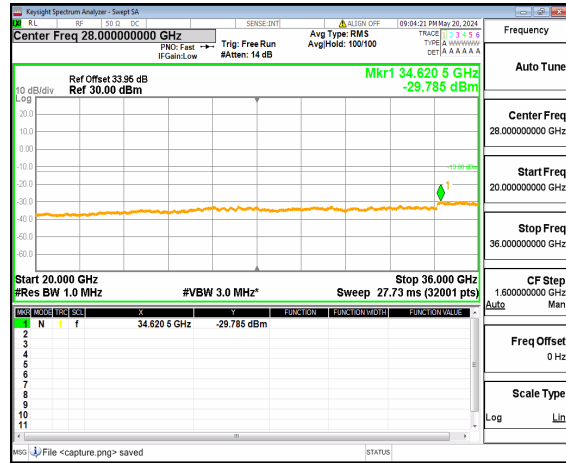

n77(3450-3550MHz) (20GHz-36GHz) 15M DFT-s-OFDM QPSK Inner_1RB_Left Low

n77(3450-3550MHz) (20GHz-36GHz) 15M DFT-s-OFDM QPSK Inner_1RB_Right Low