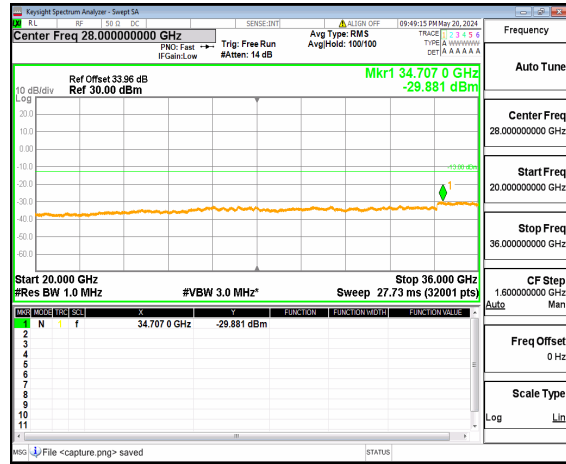

n77(3450-3550MHz) (20GHz-36GHz) 40M DFT-s-OFDM BPSK Inner_1RB_Left Low

n77(3450-3550MHz) (20GHz-36GHz) 40M DFT-s-OFDM BPSK Inner_1RB_Right Low