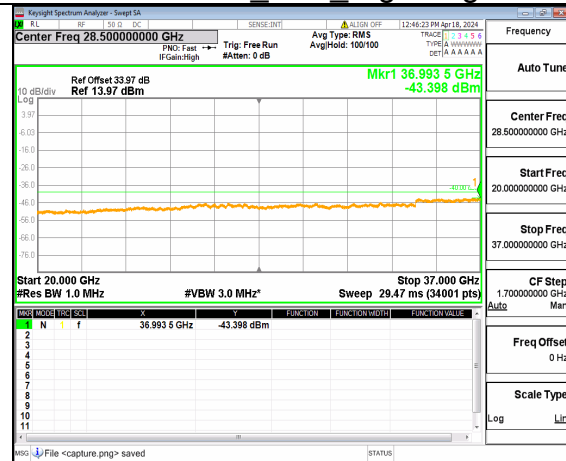

n48 (20GHz-37GHz) 100M DFT-s-OFDM BPSK Inner 1RB Right High

n48 (20GHz-37GHz) 100M DFT-s-OFDM QPSK Inner 1RB Left High