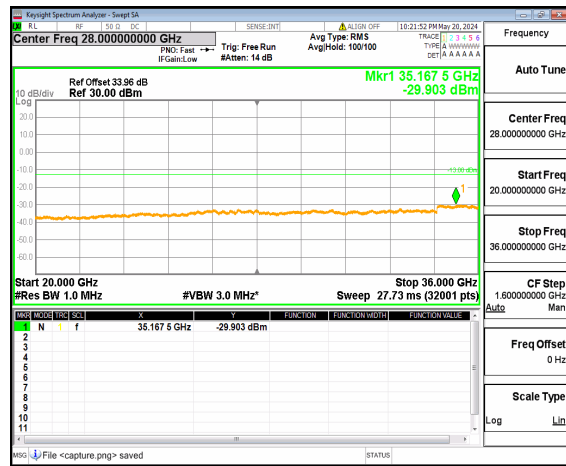

n77(3450-3550MHz) (20GHz-36GHz) 40M DFT-s-OFDM QPSK Inner_1RB_Right High

n77(3450-3550MHz) (20GHz-36GHz) 50M DFT-s-OFDM BPSK Inner_1RB_Left Low