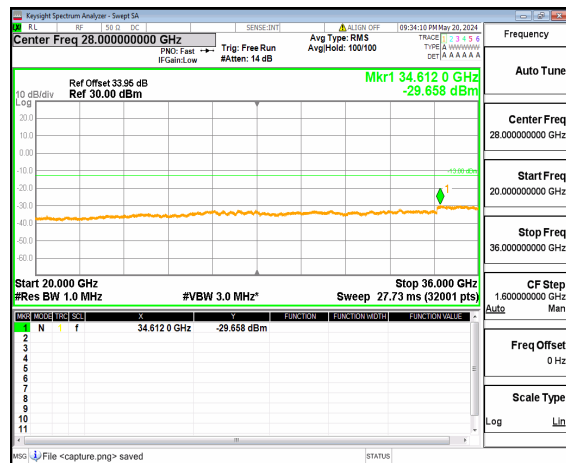

n77(3450-3550MHz) (20GHz-36GHz) 20M DFT-s-OFDM BPSK Inner_1RB_Right Low

n77(3450-3550MHz) (20GHz-36GHz) 20M DFT-s-OFDM QPSK Inner_1RB_Left Low