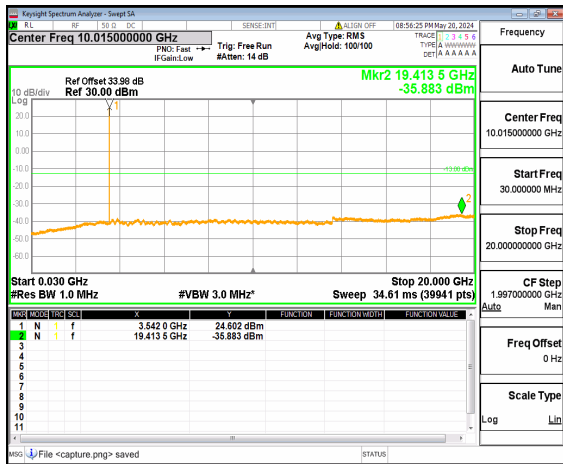

n77(3450-3550MHz) (30MHz-20GHz) 10M DFT-s-OFDM BPSK Inner_1RB_Right High

n77(3450-3550MHz) (30MHz-20GHz) 10M DFT-s-OFDM QPSK Inner_1RB_Left High