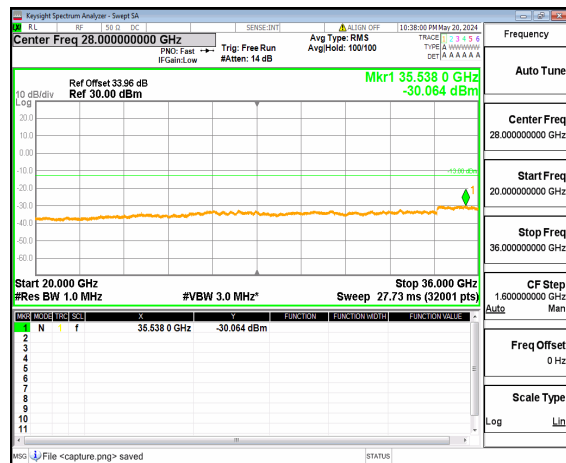

n77(3450-3550MHz) (20GHz-36GHz) 50M DFT-s-OFDM BPSK Inner_1RB_Right Low

n77(3450-3550MHz) (20GHz-36GHz) 50M DFT-s-OFDM QPSK Inner_1RB_Left Low