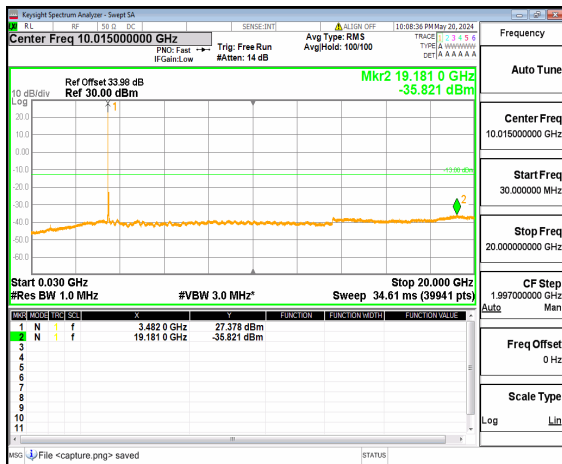

n77(3450-3550MHz) (30MHz-20GHz) 40M DFT-s-OFDM QPSK Inner_1RB_Left Mid