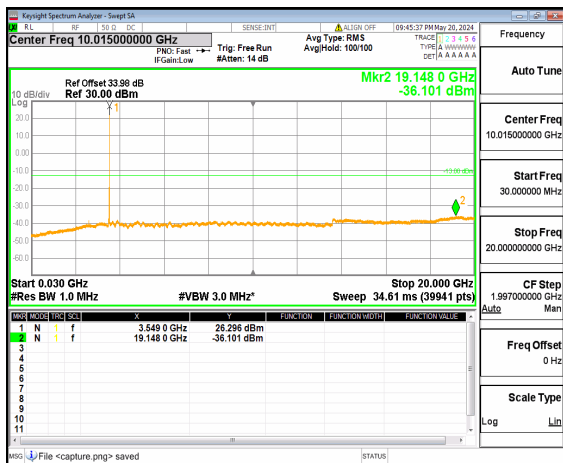

n77(3450-3550MHz) (30MHz-20GHz) 20M DFT-s-OFDM QPSK Inner_1RB_Left High

n77(3450-3550MHz) (30MHz-20GHz) 20M DFT-s-OFDM QPSK Inner_1RB_Right High