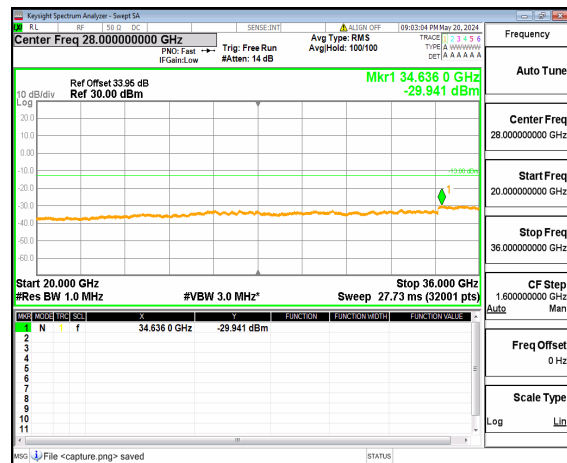

n77(3450-3550MHz) (20GHz-36GHz) 15M DFT-s-OFDM BPSK Inner_1RB_Right Low

n77(3450-3550MHz) (20GHz-36GHz) 15M DFT-s-OFDM QPSK Inner_1RB_Left Low