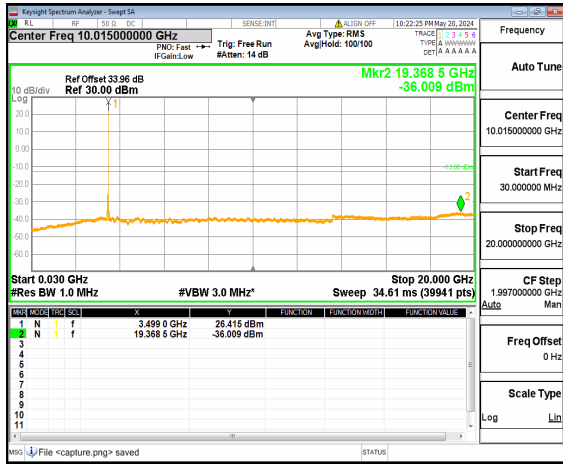

n77(3450-3550MHz) (30MHz-20GHz) 50M DFT-s-OFDM BPSK Inner_1RB_Left Low

n77(3450-3550MHz) (30MHz-20GHz) 50M DFT-s-OFDM BPSK Inner_1RB_Right Low