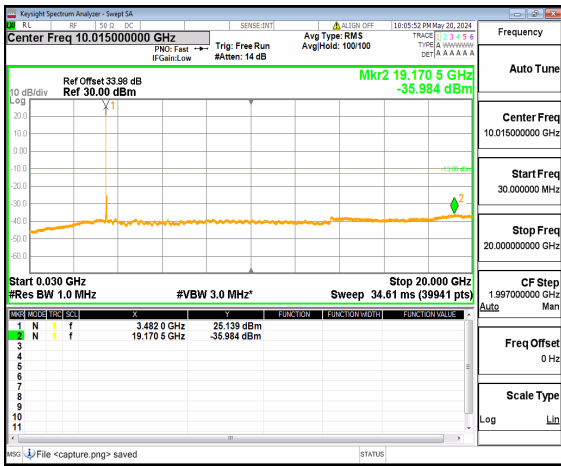

n77(3450-3550MHz) (30MHz-20GHz) 40M DFT-s-OFDM QPSK Inner_1RB_Right Low

n77(3450-3550MHz) (30MHz-20GHz) 40M DFT-s-OFDM BPSK Inner_1RB_Left Mid