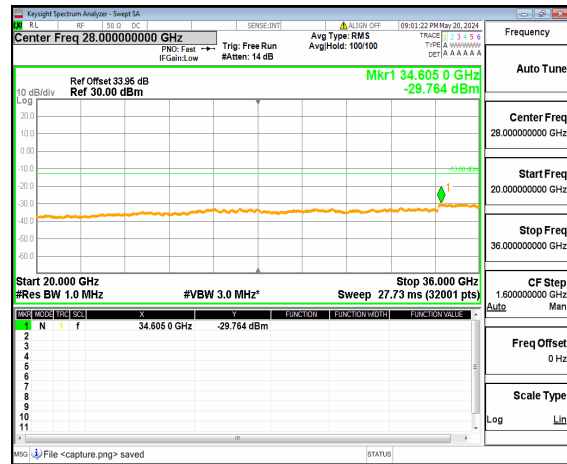

n77(3450-3550MHz) (20GHz-36GHz) 15M DFT-s-OFDM BPSK Inner_1RB_Left Low

n77(3450-3550MHz) (20GHz-36GHz) 15M DFT-s-OFDM BPSK Inner_1RB_Right Low