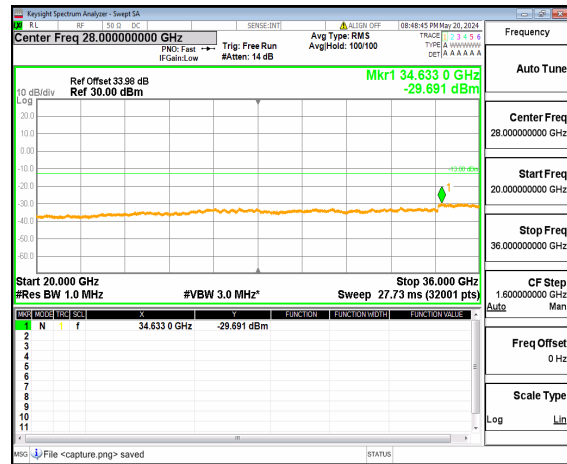

n77(3450-3550MHz) (20GHz-36GHz) 10M DFT-s-OFDM QPSK Inner_1RB_Right Low

n77(3450-3550MHz) (20GHz-36GHz) 10M DFT-s-OFDM BPSK Inner_1RB_Left Mid