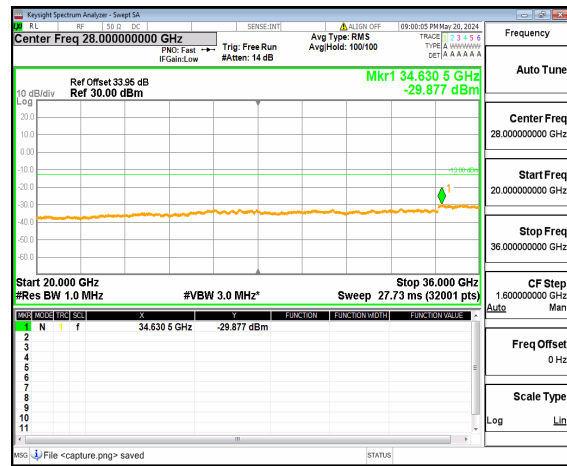

n77(3450-3550MHz) (20GHz-36GHz) 10M DFT-s-OFDM QPSK Inner_1RB_Right High

n77(3450-3550MHz) (20GHz-36GHz) 15M DFT-s-OFDM BPSK Inner_1RB_Left Low