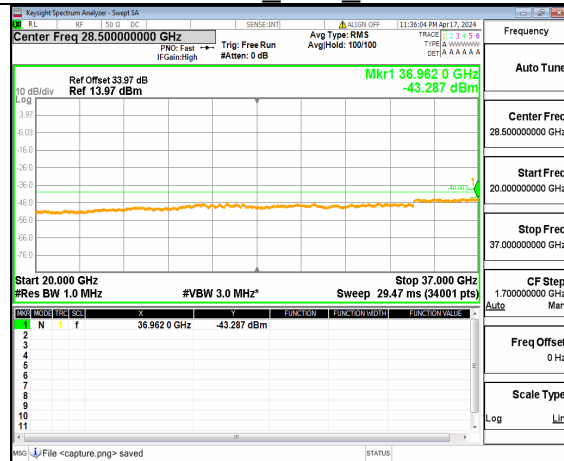

n48 (30MHz-20GHz) 100M DFT-s-OFDM BPSK Inner 1RB Left Low

n48 (20GHz-37GHz) 100M DFT-s-OFDM BPSK Inner 1RB Left Low

n48 (30MHz-20GHz) 100M DFT-s-OFDM BPSK Inner 1RB Right Low

n48 (20GHz-37GHz) 100M DFT-s-OFDM BPSK Inner 1RB Right Low