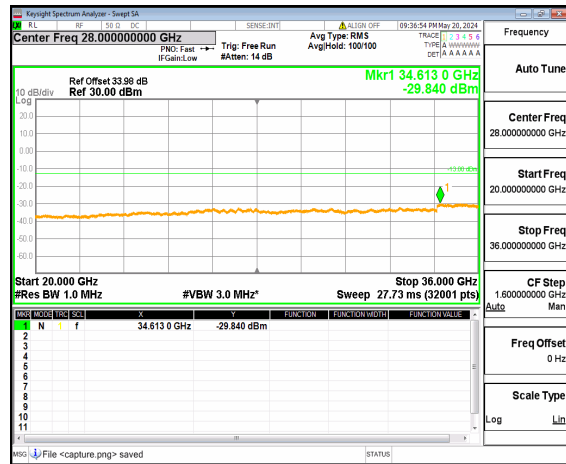

n77(3450-3550MHz) (20GHz-36GHz) 20M DFT-s-OFDM QPSK Inner_1RB_Right Low

n77(3450-3550MHz) (20GHz-36GHz) 20M DFT-s-OFDM BPSK Inner_1RB_Left Mid