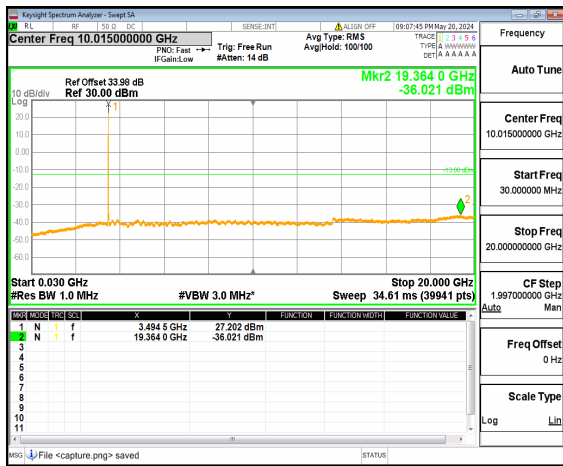

n77(3450-3550MHz) (30MHz-20GHz) 15M DFT-s-OFDM QPSK Inner_1RB_Left Mid