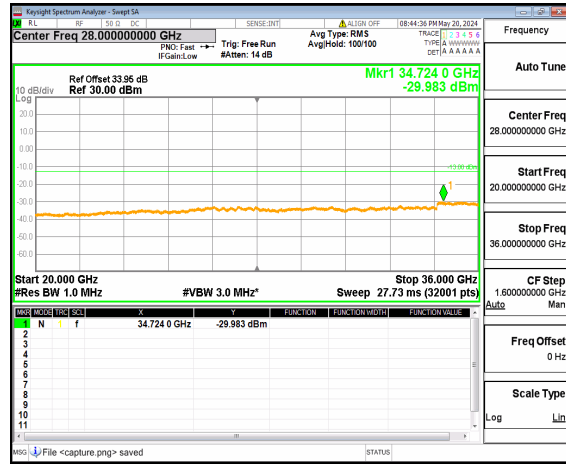

n77(3450-3550MHz) (20GHz-36GHz) 10M DFT-s-OFDM BPSK Inner_1RB_Left Low

n77(3450-3550MHz) (20GHz-36GHz) 10M DFT-s-OFDM BPSK Inner_1RB_Right Low