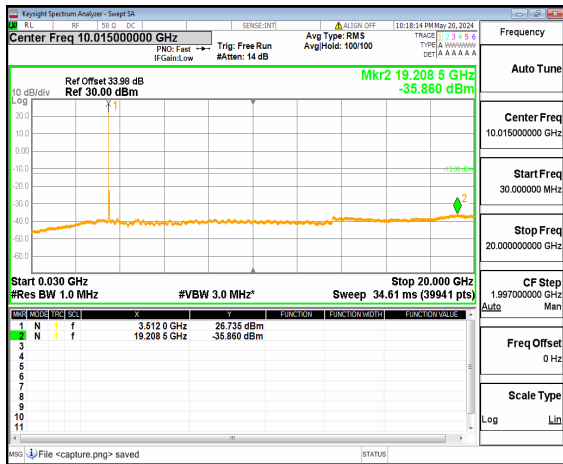

n77(3450-3550MHz) (30MHz-20GHz) 40M DFT-s-OFDM BPSK Inner_1RB_Right High

n77(3450-3550MHz) (30MHz-20GHz) 40M DFT-s-OFDM QPSK Inner_1RB_Left High