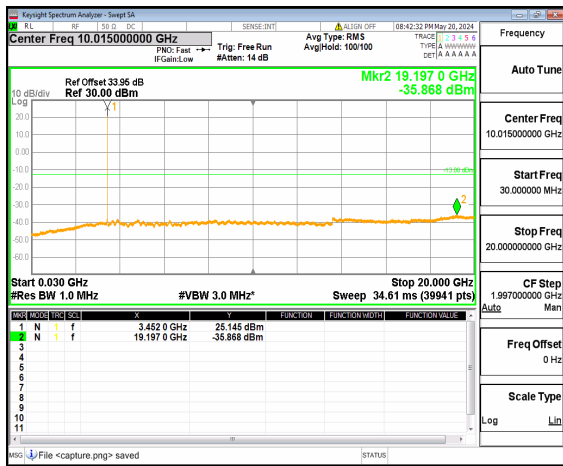

n48 (30MHz-20GHz) 100M DFT-s-OFDM BPSK Inner 1RB Left High

n48 (20GHz-37GHz) 100M DFT-s-OFDM BPSK Inner 1RB Left High

n48 (30MHz-20GHz) 100M DFT-s-OFDM BPSK Inner 1RB Right High

n48 (20GHz-37GHz) 100M DFT-s-OFDM BPSK Inner 1RB Right High

n48 (30MHz-20GHz) 100M DFT-s-OFDM QPSK Inner 1RB Left High

n48 (20GHz-37GHz) 100M DFT-s-OFDM QPSK Inner 1RB Left High

n48 (30MHz-20GHz) 100M DFT-s-OFDM QPSK Inner 1RB Right High

n48 (20GHz-37GHz) 100M DFT-s-OFDM QPSK Inner 1RB Right High