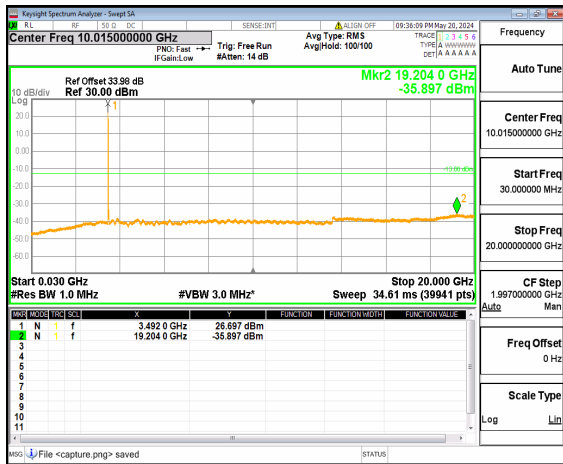

n77(3450-3550MHz) (30MHz-20GHz) 20M DFT-s-OFDM QPSK Inner_1RB_Right Low

n77(3450-3550MHz) (30MHz-20GHz) 20M DFT-s-OFDM BPSK Inner_1RB_Left Mid