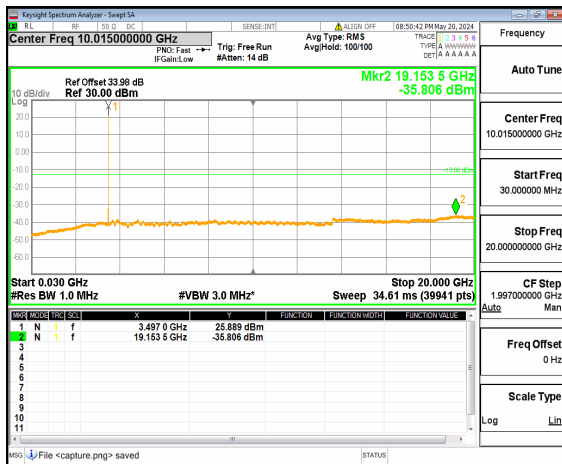

n77(3450-3550MHz) (30MHz-20GHz) 10M DFT-s-OFDM QPSK Inner_1RB_Left Mid