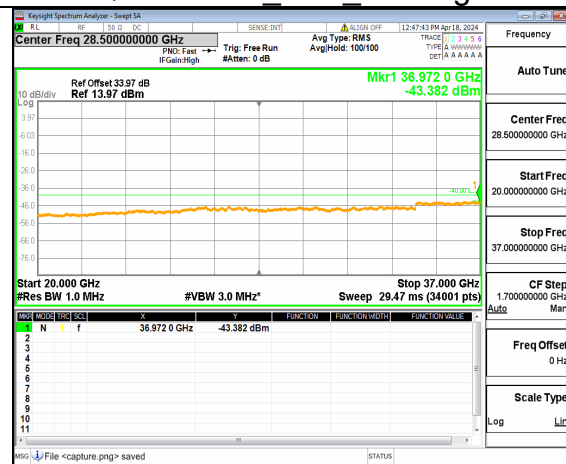

n48 (20GHz-37GHz) 100M DFT-s-OFDM QPSK Inner 1RB Left High

n48 (20GHz-37GHz) 100M DFT-s-OFDM QPSK Inner 1RB Right High