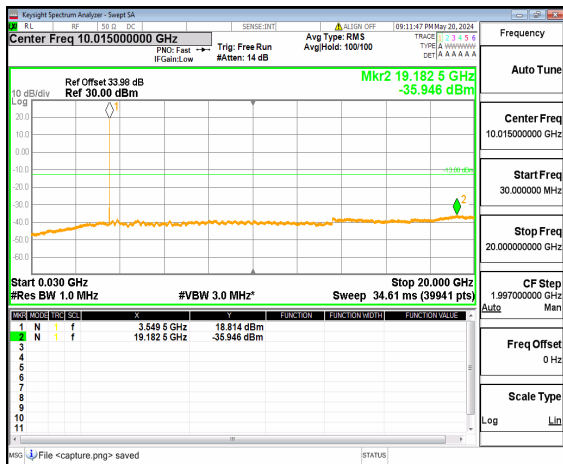

n77(3450-3550MHz) (30MHz-20GHz) 15M DFT-s-OFDM BPSK Inner_1RB_Right High