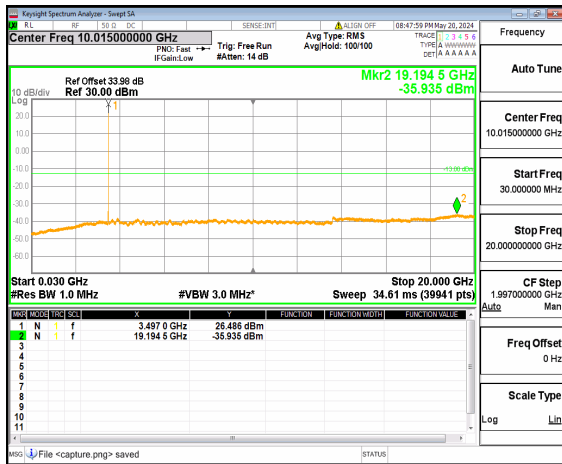

n77(3450-3550MHz) (30MHz-20GHz) 10M DFT-s-OFDM QPSK Inner_1RB_Right Low

n77(3450-3550MHz) (30MHz-20GHz) 10M DFT-s-OFDM BPSK Inner_1RB_Left Mid