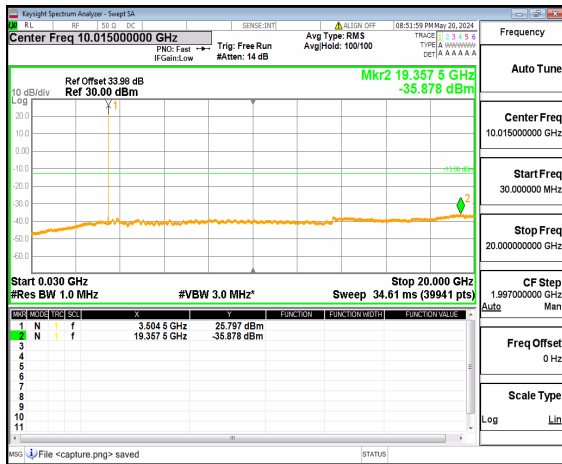

n77(3450-3550MHz) (30MHz-20GHz) 10M DFT-s-OFDM QPSK Inner_1RB_Left Mid

n77(3450-3550MHz) (30MHz-20GHz) 10M DFT-s-OFDM QPSK Inner_1RB_Right Mid