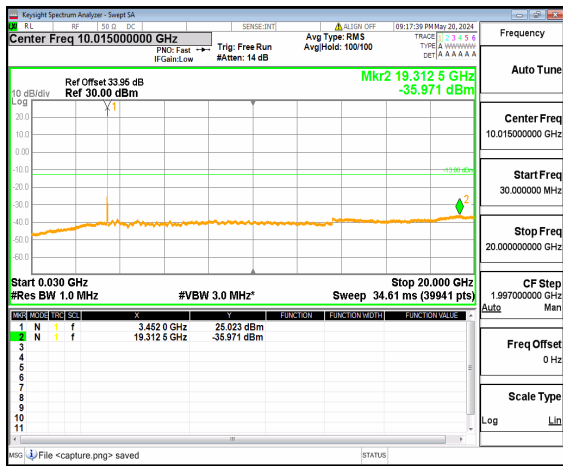

n77(3450-3550MHz) (30MHz-20GHz) 20M DFT-s-OFDM BPSK Inner_1RB_Left Low