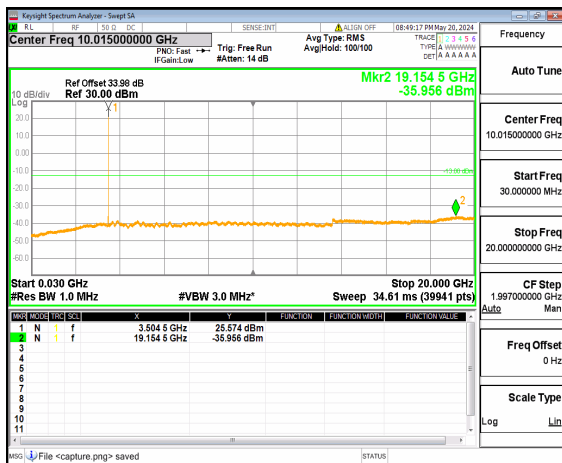

n77(3450-3550MHz) (30MHz-20GHz) 10M DFT-s-OFDM BPSK Inner_1RB_Left Mid

n77(3450-3550MHz) (30MHz-20GHz) 10M DFT-s-OFDM BPSK Inner_1RB_Right Mid