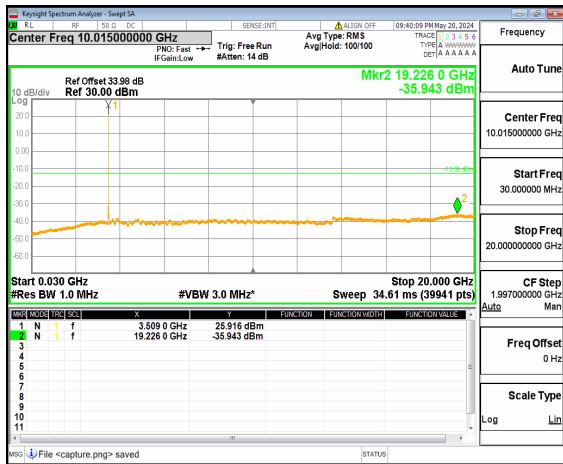

n77(3450-3550MHz) (30MHz-20GHz) 20M DFT-s-OFDM QPSK Inner_1RB_Left Mid

n77(3450-3550MHz) (30MHz-20GHz) 20M DFT-s-OFDM QPSK Inner_1RB_Right Mid