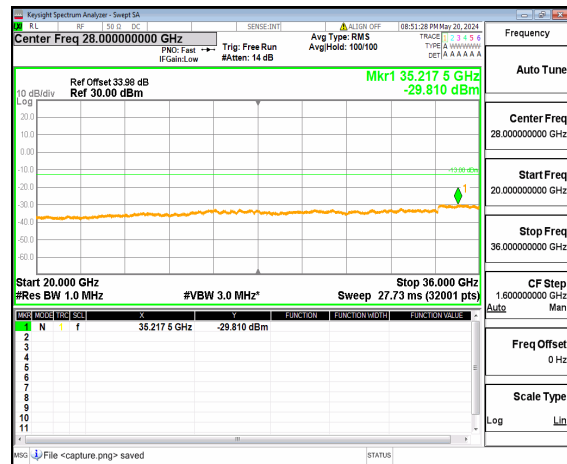

n77(3450-3550MHz) (20GHz-36GHz) 10M DFT-s-OFDM BPSK Inner_1RB_Right Mid

n77(3450-3550MHz) (20GHz-36GHz) 10M DFT-s-OFDM QPSK Inner_1RB_Left Mid