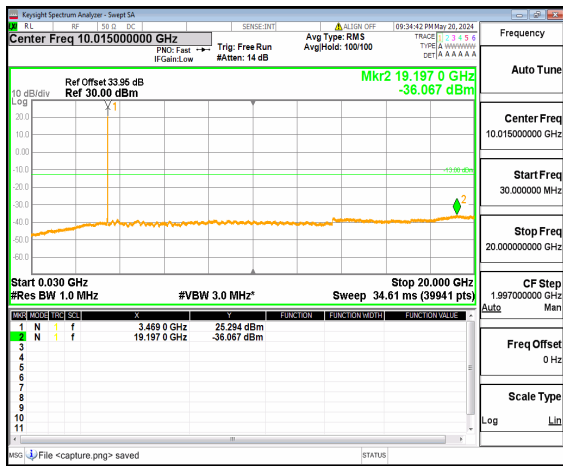

n77(3450-3550MHz) (30MHz-20GHz) 20M DFT-s-OFDM QPSK Inner_1RB_Right Low