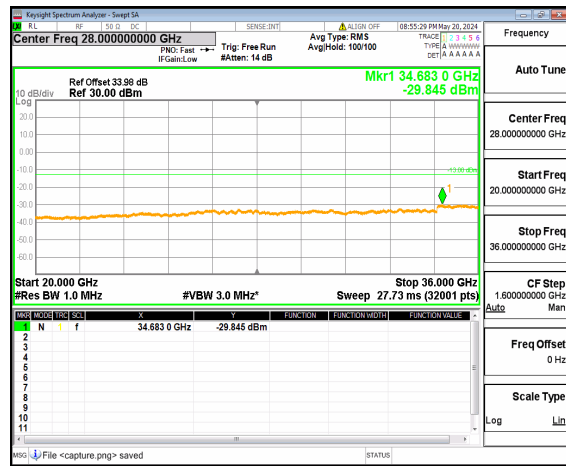

n77(3450-3550MHz) (20GHz-36GHz) 10M DFT-s-OFDM BPSK Inner_1RB_Left High

n77(3450-3550MHz) (20GHz-36GHz) 10M DFT-s-OFDM BPSK Inner_1RB_Right High