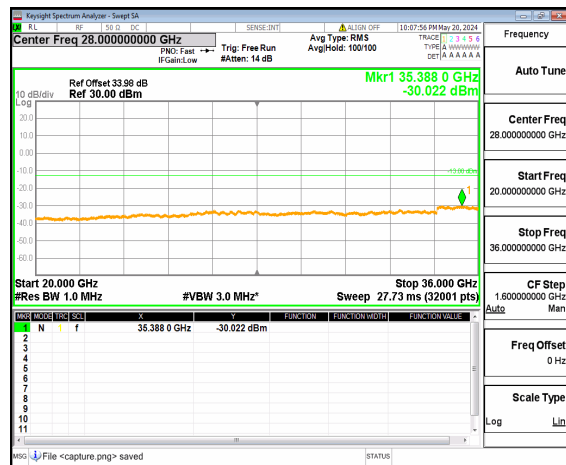

n77(3450-3550MHz) (20GHz-36GHz) 40M DFT-s-OFDM BPSK Inner_1RB_Left Mid

n77(3450-3550MHz) (20GHz-36GHz) 40M DFT-s-OFDM BPSK Inner_1RB_Right Mid