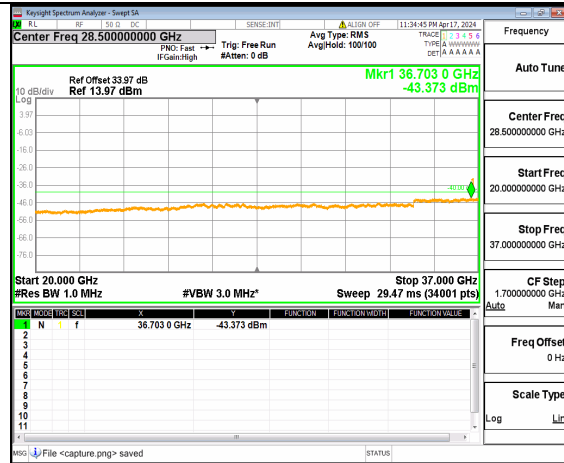

n48 (30MHz-20GHz) 100M DFT-s-OFDM BPSK Inner 1RB Left Low

n48 (20GHz-37GHz) 100M DFT-s-OFDM BPSK Inner 1RB Left Low

n48 (30MHz-20GHz) 100M DFT-s-OFDM BPSK Inner 1RB Right Low

n48 (20GHz-37GHz) 100M DFT-s-OFDM BPSK Inner 1RB Right Low