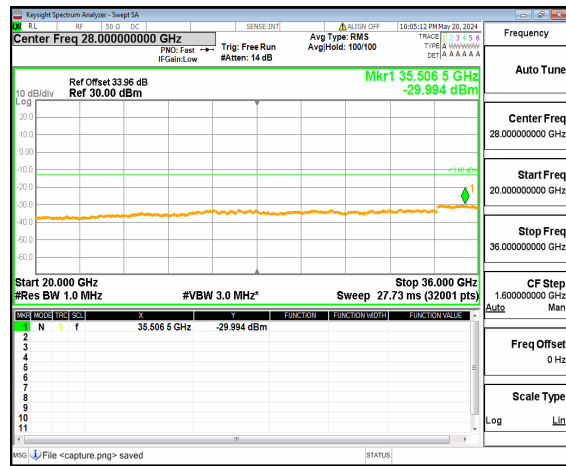

n77(3450-3550MHz) (20GHz-36GHz) 40M DFT-s-OFDM QPSK Inner_1RB_Left Low

n77(3450-3550MHz) (20GHz-36GHz) 40M DFT-s-OFDM QPSK Inner_1RB_Right Low