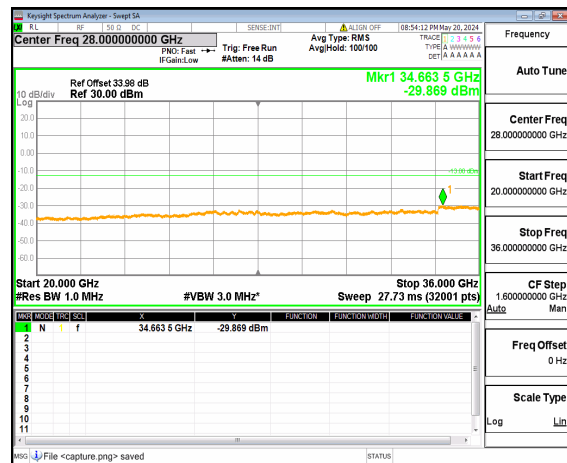

n77(3450-3550MHz) (20GHz-36GHz) 10M DFT-s-OFDM QPSK Inner_1RB_Right Mid

n77(3450-3550MHz) (20GHz-36GHz) 10M DFT-s-OFDM BPSK Inner_1RB_Left High