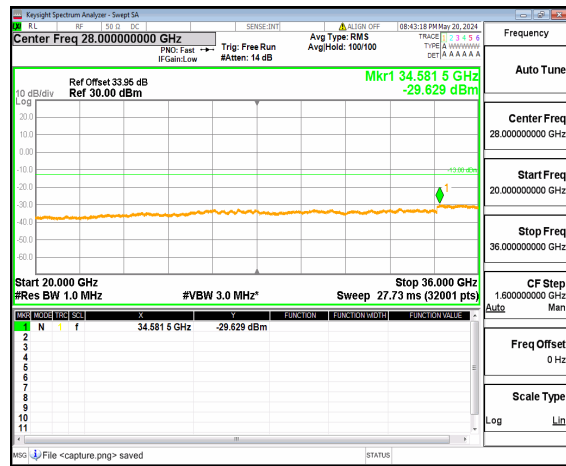

n48 (20GHz-37GHz) 100M DFT-s-OFDM QPSK Inner 1RB Right High

n77(3450-3550MHz) (20GHz-36GHz) 10M DFT-s-OFDM BPSK Inner_1RB_Left Low