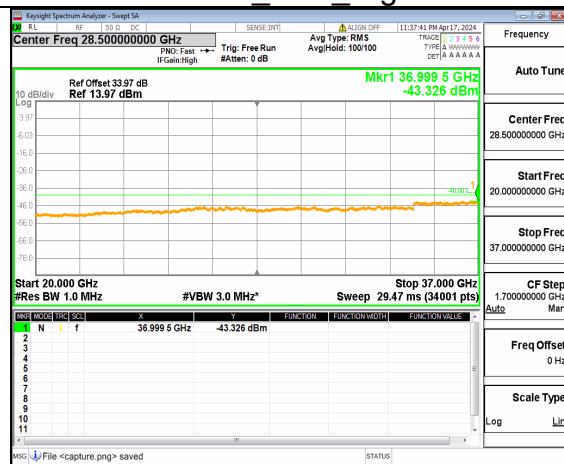

n48 (20GHz-37GHz) 100M DFT-s-OFDM BPSK Inner 1RB Right Low

n48 (20GHz-37GHz) 100M DFT-s-OFDM QPSK Inner 1RB Left Low