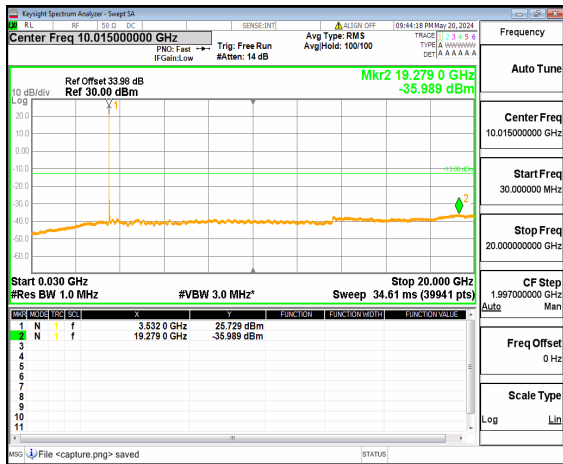

n77(3450-3550MHz) (30MHz-20GHz) 20M DFT-s-OFDM BPSK Inner_1RB_Right High

n77(3450-3550MHz) (30MHz-20GHz) 20M DFT-s-OFDM QPSK Inner_1RB_Left High