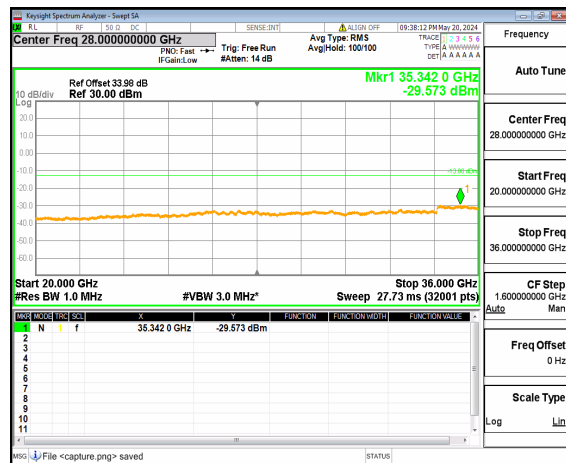

n77(3450-3550MHz) (20GHz-36GHz) 20M DFT-s-OFDM BPSK Inner_1RB_Left Mid

n77(3450-3550MHz) (20GHz-36GHz) 20M DFT-s-OFDM BPSK Inner_1RB_Right Mid