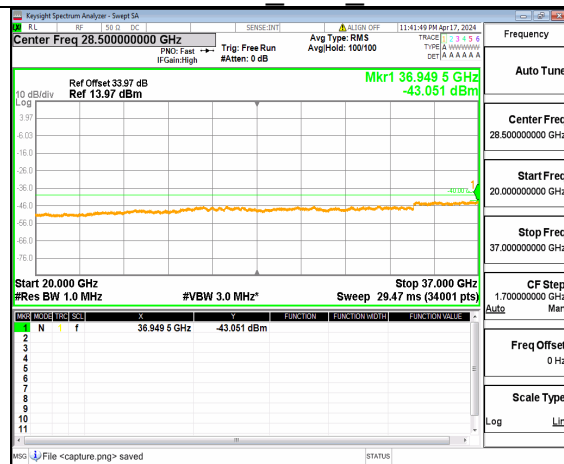

n48 (30MHz-20GHz) 100M DFT-s-OFDM BPSK Inner 1RB Left Low

n48 (20GHz-37GHz) 100M DFT-s-OFDM BPSK Inner 1RB Left Low

n48 (30MHz-20GHz) 100M DFT-s-OFDM BPSK Inner 1RB Right Low

n48 (20GHz-37GHz) 100M DFT-s-OFDM BPSK Inner 1RB Right Low

n48 (30MHz-20GHz) 100M DFT-s-OFDM QPSK Inner 1RB Left Low

n48 (20GHz-37GHz) 100M DFT-s-OFDM QPSK Inner 1RB Left Low

n48 (30MHz-20GHz) 100M DFT-s-OFDM QPSK Inner 1RB Right Low

n48 (20GHz-37GHz) 100M DFT-s-OFDM QPSK Inner 1RB Right Low

n48 (30MHz-20GHz) 100M DFT-s-OFDM BPSK Inner 1RB Left Mid

n48 (20GHz-37GHz) 100M DFT-s-OFDM BPSK Inner 1RB Left Mid

n48 (30MHz-20GHz) 100M DFT-s-OFDM BPSK Inner 1RB Right Mid

n48 (20GHz-37GHz) 100M DFT-s-OFDM BPSK Inner 1RB Right Mid