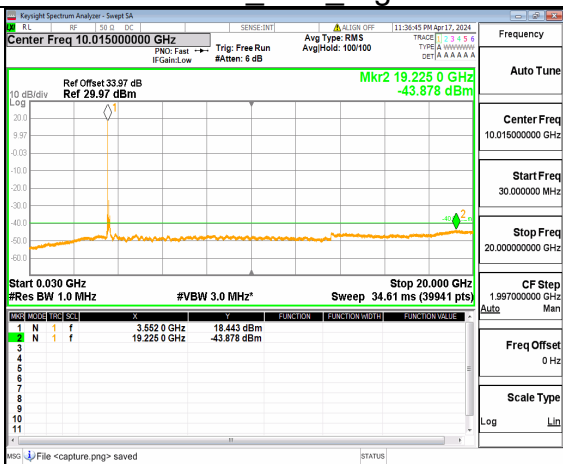

n48 (30MHz-20GHz) 100M DFT-s-OFDM BPSK Inner 1RB Left Low

n48 (20GHz-37GHz) 100M DFT-s-OFDM BPSK Inner 1RB Left Low

n48 (30MHz-20GHz) 100M DFT-s-OFDM BPSK Inner 1RB Right Low

n48 (20GHz-37GHz) 100M DFT-s-OFDM BPSK Inner 1RB Right Low

n48 (30MHz-20GHz) 100M DFT-s-OFDM QPSK Inner 1RB Left Low

n48 (20GHz-37GHz) 100M DFT-s-OFDM QPSK Inner 1RB Left Low

n48 (30MHz-20GHz) 100M DFT-s-OFDM QPSK Inner 1RB Right Low

n48 (20GHz-37GHz) 100M DFT-s-OFDM QPSK Inner 1RB Right Low