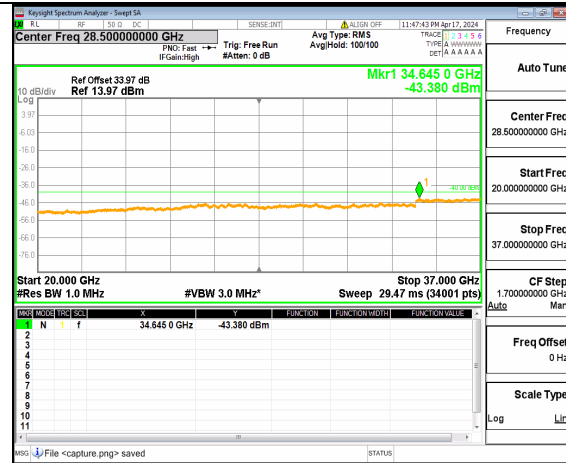

n48 (30MHz-20GHz) 100M DFT-s-OFDM QPSK Inner 1RB Left Mid

n48 (20GHz-37GHz) 100M DFT-s-OFDM QPSK Inner 1RB Left Mid

n48 (30MHz-20GHz) 100M DFT-s-OFDM QPSK Inner 1RB Right Mid

n48 (20GHz-37GHz) 100M DFT-s-OFDM QPSK Inner 1RB Right Mid

n48 (30MHz-20GHz) 100M DFT-s-OFDM BPSK Inner 1RB Left High

n48 (20GHz-37GHz) 100M DFT-s-OFDM BPSK Inner 1RB Left High

n48 (30MHz-20GHz) 100M DFT-s-OFDM BPSK Inner 1RB Right High

n48 (20GHz-37GHz) 100M DFT-s-OFDM BPSK Inner 1RB Right High