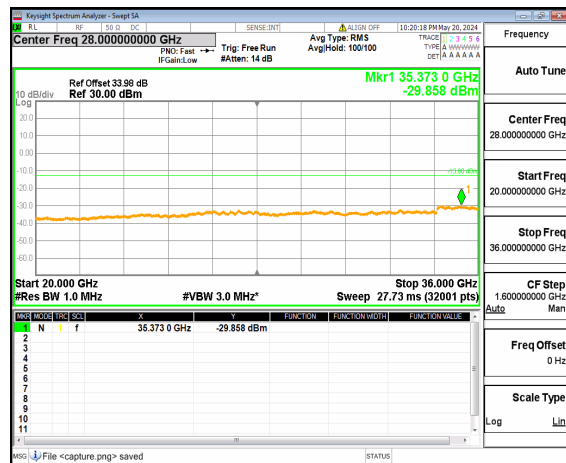

n77(3450-3550MHz) (20GHz-36GHz) 40M DFT-s-OFDM QPSK Inner_1RB_Left High

n77(3450-3550MHz) (20GHz-36GHz) 40M DFT-s-OFDM QPSK Inner_1RB_Right High