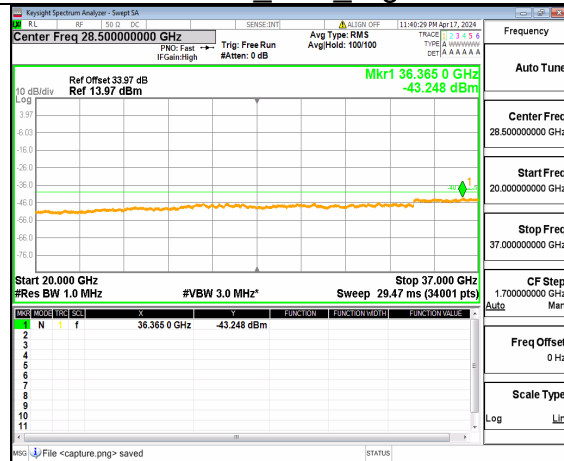

n48 (30MHz-20GHz) 100M DFT-s-OFDM BPSK Inner 1RB Left Low

n48 (20GHz-37GHz) 100M DFT-s-OFDM BPSK Inner 1RB Left Low

n48 (30MHz-20GHz) 100M DFT-s-OFDM BPSK Inner 1RB Right Low

n48 (20GHz-37GHz) 100M DFT-s-OFDM BPSK Inner 1RB Right Low

n48 (30MHz-20GHz) 100M DFT-s-OFDM QPSK Inner 1RB Left Low

n48 (20GHz-37GHz) 100M DFT-s-OFDM QPSK Inner 1RB Left Low

n48 (30MHz-20GHz) 100M DFT-s-OFDM QPSK Inner 1RB Right Low

n48 (20GHz-37GHz) 100M DFT-s-OFDM QPSK Inner 1RB Right Low

n48 (30MHz-20GHz) 100M DFT-s-OFDM BPSK Inner 1RB Left Mid

n48 (20GHz-37GHz) 100M DFT-s-OFDM BPSK Inner 1RB Left Mid

n48 (30MHz-20GHz) 100M DFT-s-OFDM BPSK Inner 1RB Right Mid

n48 (20GHz-37GHz) 100M DFT-s-OFDM BPSK Inner 1RB Right Mid