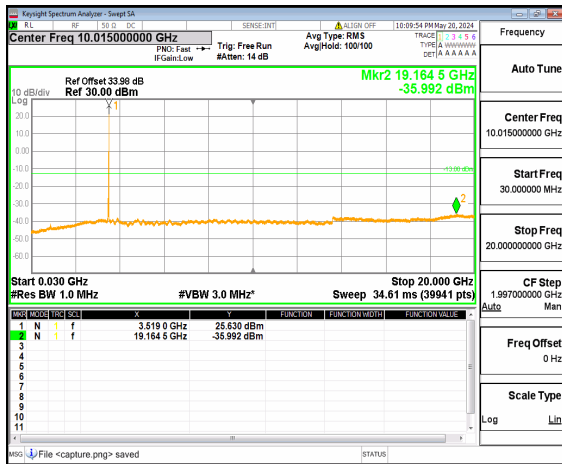

n77(3450-3550MHz) (30MHz-20GHz) 40M DFT-s-OFDM QPSK Inner_1RB_Left Mid

n77(3450-3550MHz) (30MHz-20GHz) 40M DFT-s-OFDM QPSK Inner_1RB_Right Mid