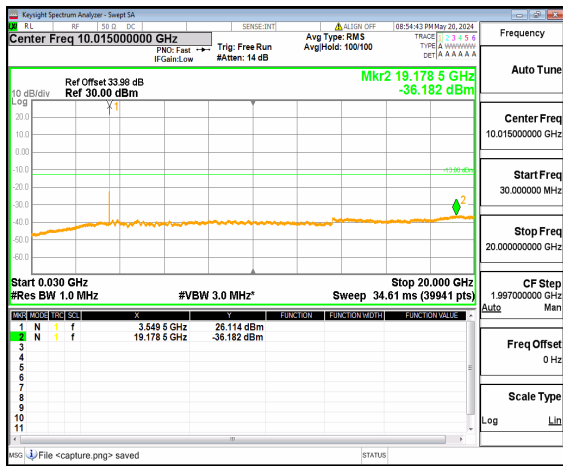

n77(3450-3550MHz) (30MHz-20GHz) 10M DFT-s-OFDM BPSK Inner_1RB_Right High