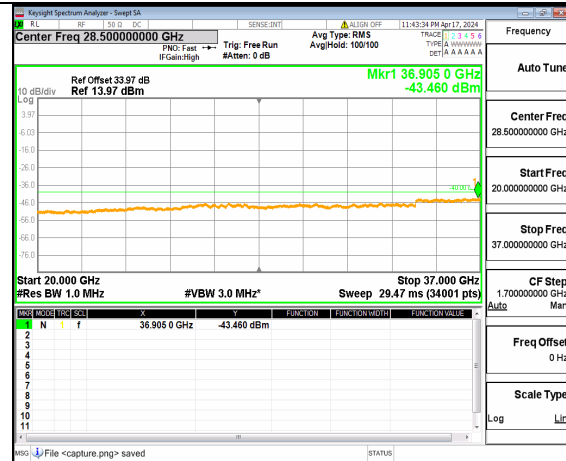

n48 (20GHz-37GHz) 100M DFT-s-OFDM BPSK Inner 1RB Right Mid

n48 (20GHz-37GHz) 100M DFT-s-OFDM QPSK Inner 1RB Left Mid