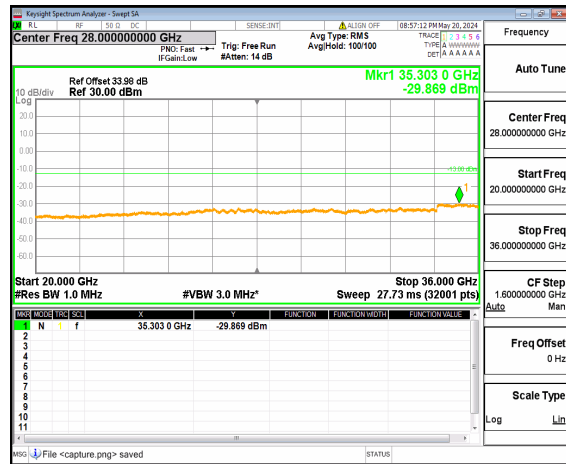

n77(3450-3550MHz) (20GHz-36GHz) 10M DFT-s-OFDM BPSK Inner_1RB_Right High

n77(3450-3550MHz) (20GHz-36GHz) 10M DFT-s-OFDM QPSK Inner_1RB_Left High