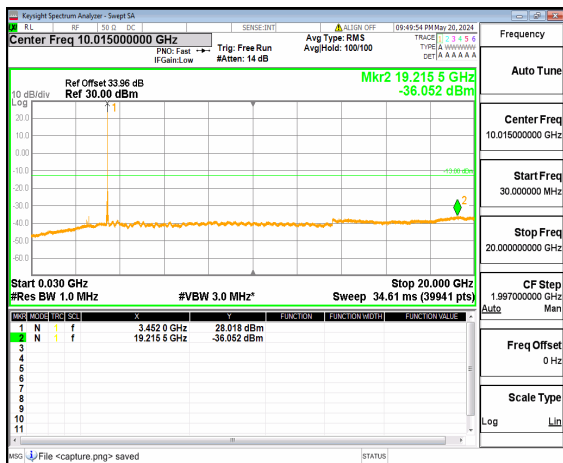

n77(3450-3550MHz) (30MHz-20GHz) 40M DFT-s-OFDM BPSK Inner_1RB_Right Low

n77(3450-3550MHz) (30MHz-20GHz) 40M DFT-s-OFDM QPSK Inner_1RB_Left Low