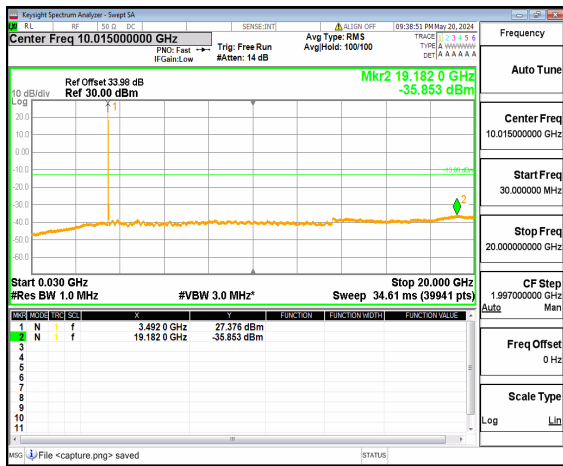

n77(3450-3550MHz) (30MHz-20GHz) 20M DFT-s-OFDM QPSK Inner_1RB_Left Mid