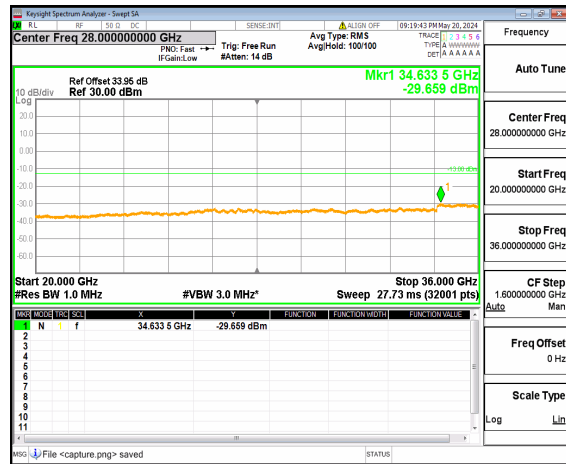

n77(3450-3550MHz) (20GHz-36GHz) 20M DFT-s-OFDM BPSK Inner_1RB_Left Low

n77(3450-3550MHz) (20GHz-36GHz) 20M DFT-s-OFDM BPSK Inner_1RB_Right Low