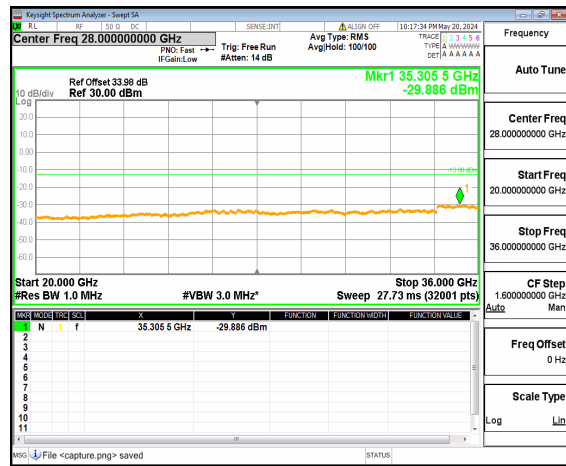

n77(3450-3550MHz) (20GHz-36GHz) 40M DFT-s-OFDM BPSK Inner_1RB_Left High

n77(3450-3550MHz) (20GHz-36GHz) 40M DFT-s-OFDM BPSK Inner_1RB_Right High