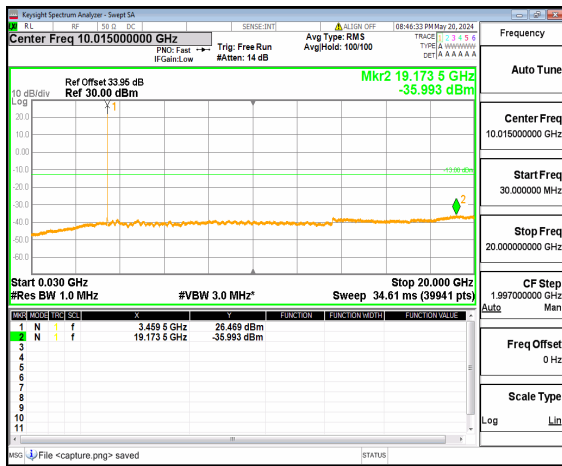

n77(3450-3550MHz) (30MHz-20GHz) 10M DFT-s-OFDM QPSK Inner_1RB_Right Low