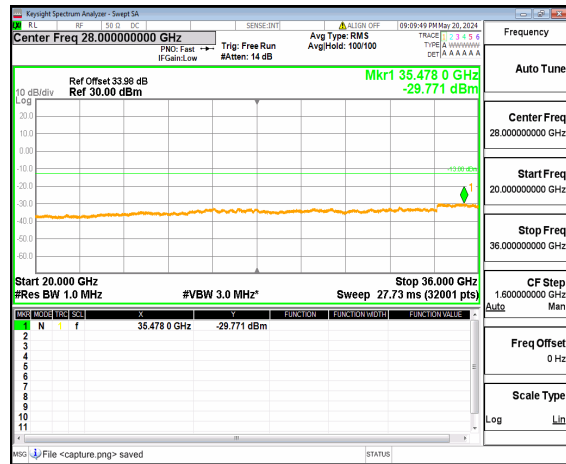

n77(3450-3550MHz) (20GHz-36GHz) 15M DFT-s-OFDM QPSK Inner_1RB_Left Mid

n77(3450-3550MHz) (20GHz-36GHz) 15M DFT-s-OFDM QPSK Inner_1RB_Right Mid