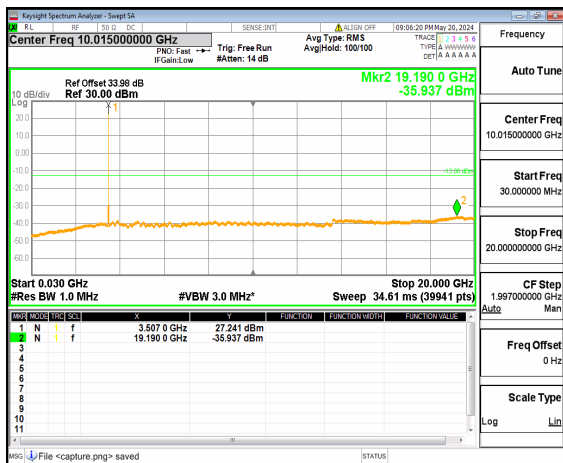

n77(3450-3550MHz) (30MHz-20GHz) 15M DFT-s-OFDM BPSK Inner_1RB_Left Mid

n77(3450-3550MHz) (30MHz-20GHz) 15M DFT-s-OFDM BPSK Inner_1RB_Right Mid