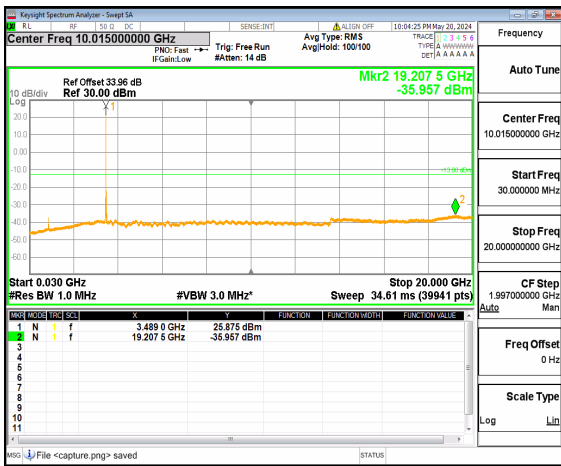

n77(3450-3550MHz) (30MHz-20GHz) 40M DFT-s-OFDM QPSK Inner_1RB_Right Low