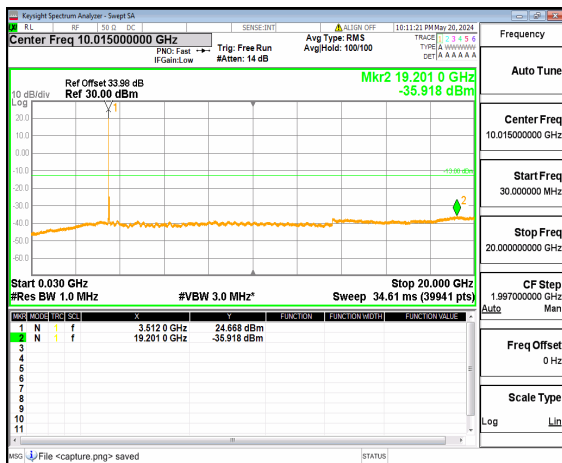

n77(3450-3550MHz) (30MHz-20GHz) 40M DFT-s-OFDM QPSK Inner_1RB_Right Mid

n77(3450-3550MHz) (30MHz-20GHz) 40M DFT-s-OFDM BPSK Inner_1RB_Left High