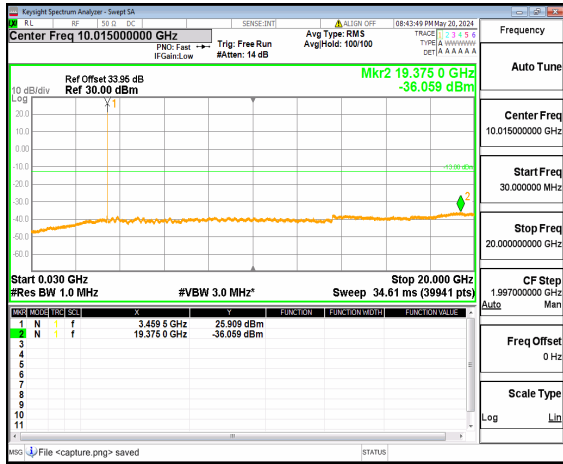

n77(3450-3550MHz) (30MHz-20GHz) 10M DFT-s-OFDM BPSK Inner_1RB_Left Low

n77(3450-3550MHz) (30MHz-20GHz) 10M DFT-s-OFDM BPSK Inner_1RB_Right Low