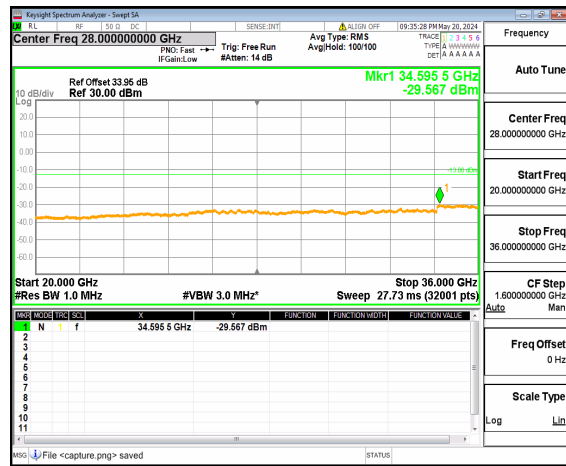

n77(3450-3550MHz) (20GHz-36GHz) 20M DFT-s-OFDM QPSK Inner_1RB_Left Low

n77(3450-3550MHz) (20GHz-36GHz) 20M DFT-s-OFDM QPSK Inner_1RB_Right Low