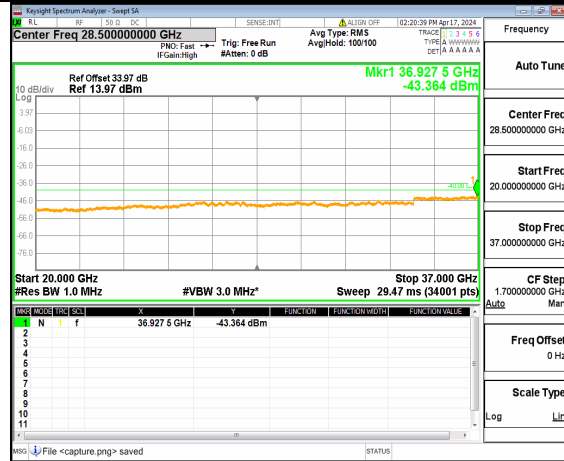

n48 (20GHz-37GHz) 60M DFT-s-OFDM BPSK Inner 1RB Right Mid

n48 (20GHz-37GHz) 60M DFT-s-OFDM QPSK Inner 1RB Left Mid