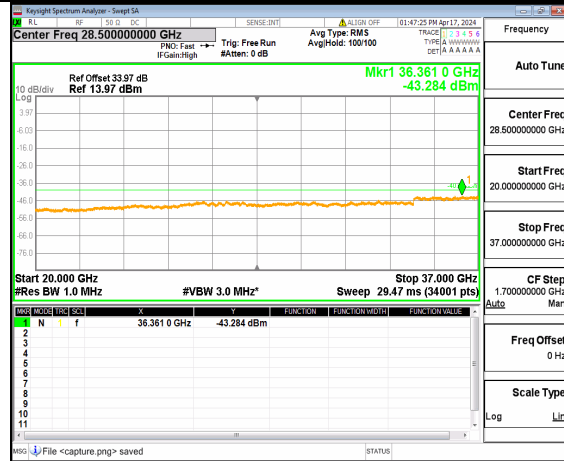

n48 (20GHz-37GHz) 60M DFT-s-OFDM QPSK Inner 1RB Left Low

n48 (20GHz-37GHz) 60M DFT-s-OFDM QPSK Inner 1RB Right Low