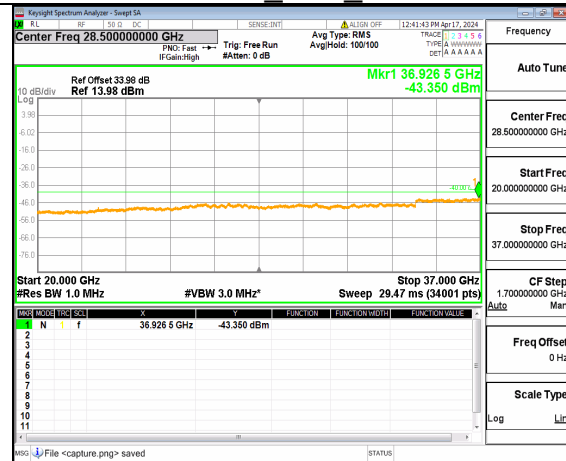

n48 (30MHz-20GHz) 20M DFT-s-OFDM BPSK Inner 1RB Left High

n48 (20GHz-37GHz) 20M DFT-s-OFDM BPSK Inner 1RB Left High

n48 (30MHz-20GHz) 20M DFT-s-OFDM BPSK Inner 1RB Right High

n48 (20GHz-37GHz) 20M DFT-s-OFDM BPSK Inner 1RB Right High

n48 (30MHz-20GHz) 20M DFT-s-OFDM QPSK Inner 1RB Left High

n48 (20GHz-37GHz) 20M DFT-s-OFDM QPSK Inner 1RB Left High

n48 (30MHz-20GHz) 20M DFT-s-OFDM QPSK Inner 1RB Right High

n48 (20GHz-37GHz) 20M DFT-s-OFDM QPSK Inner 1RB Right High

n48 (30MHz-20GHz) 40M DFT-s-OFDM BPSK Inner 1RB Left Low

n48 (20GHz-37GHz) 40M DFT-s-OFDM BPSK Inner 1RB Left Low

n48 (30MHz-20GHz) 40M DFT-s-OFDM BPSK Inner 1RB Right Low

n48 (20GHz-37GHz) 40M DFT-s-OFDM BPSK Inner 1RB Right Low