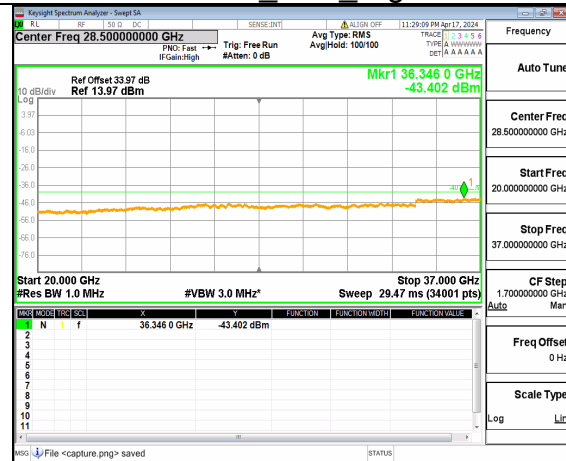

n48 (20GHz-37GHz) 90M DFT-s-OFDM QPSK Inner 1RB Right Mid

n48 (20GHz-37GHz) 90M DFT-s-OFDM BPSK Inner 1RB Left High