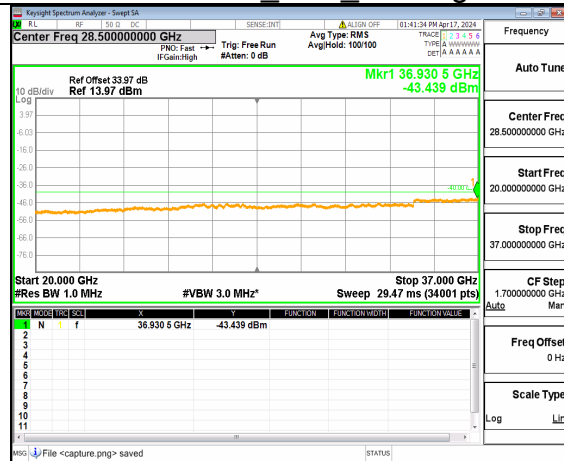

n48 (20GHz-37GHz) 50M DFT-s-OFDM QPSK Inner 1RB Left High

n48 (20GHz-37GHz) 50M DFT-s-OFDM QPSK Inner 1RB Right High