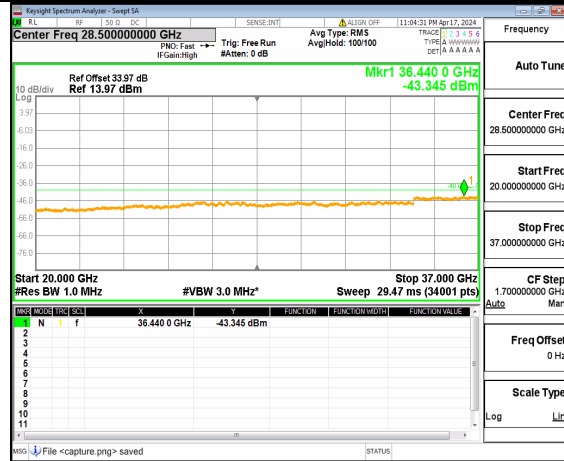

n48 (20GHz-37GHz) 80M DFT-s-OFDM QPSK Inner 1RB Right High

n48 (20GHz-37GHz) 90M DFT-s-OFDM BPSK Inner 1RB Left Low