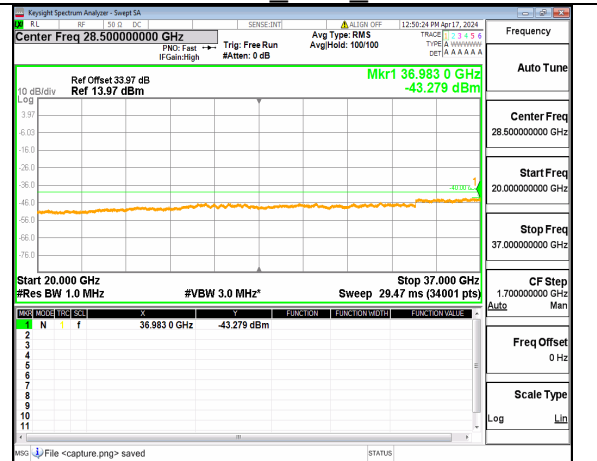

n48 (20GHz-37GHz) 40M DFT-s-OFDM QPSK Inner 1RB Left Mid

n48 (20GHz-37GHz) 40M DFT-s-OFDM QPSK Inner 1RB Right Mid