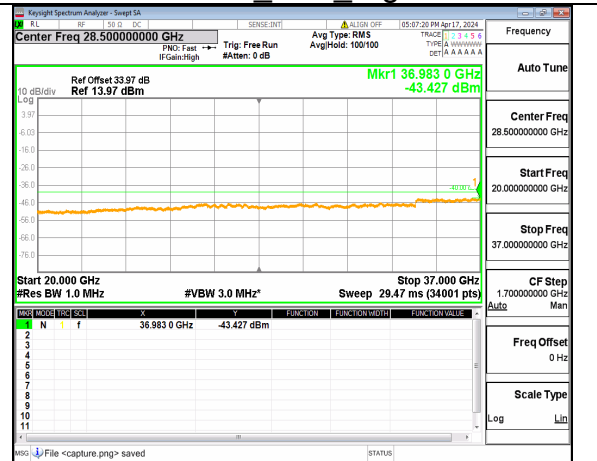

n48 (20GHz-37GHz) 80M DFT-s-OFDM BPSK Inner 1RB Right Low

n48 (20GHz-37GHz) 80M DFT-s-OFDM QPSK Inner 1RB Left Low