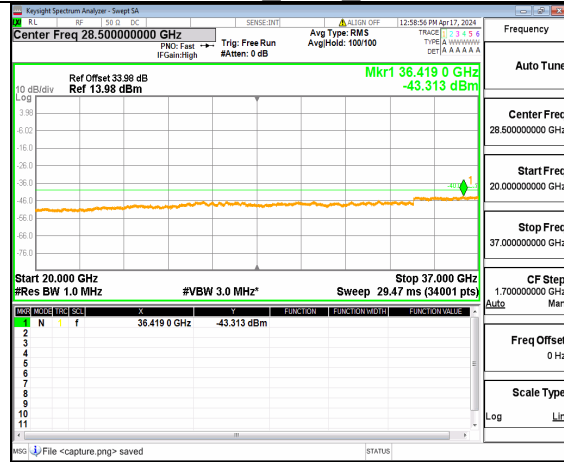

n48 (30MHz-20GHz) 40M DFT-s-OFDM BPSK Inner 1RB Left High

n48 (20GHz-37GHz) 40M DFT-s-OFDM BPSK Inner 1RB Left High

n48 (30MHz-20GHz) 40M DFT-s-OFDM BPSK Inner 1RB Right High

n48 (20GHz-37GHz) 40M DFT-s-OFDM BPSK Inner 1RB Right High

n48 (30MHz-20GHz) 40M DFT-s-OFDM QPSK Inner 1RB Left High

n48 (20GHz-37GHz) 40M DFT-s-OFDM QPSK Inner 1RB Left High

n48 (30MHz-20GHz) 40M DFT-s-OFDM QPSK Inner 1RB Right High

n48 (20GHz-37GHz) 40M DFT-s-OFDM QPSK Inner 1RB Right High

n48 (30MHz-20GHz) 50M DFT-s-OFDM BPSK Inner 1RB Left Low

n48 (20GHz-37GHz) 50M DFT-s-OFDM BPSK Inner 1RB Left Low

n48 (30MHz-20GHz) 50M DFT-s-OFDM BPSK Inner 1RB Right Low

n48 (20GHz-37GHz) 50M DFT-s-OFDM BPSK Inner 1RB Right Low