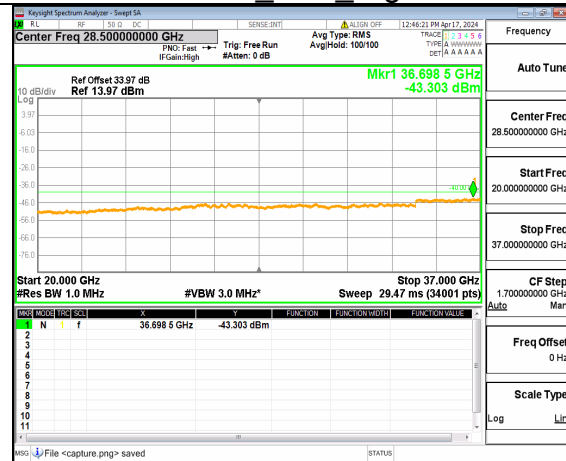

n48 (30MHz-20GHz) 40M DFT-s-OFDM BPSK Inner 1RB Left Low

n48 (20GHz-37GHz) 40M DFT-s-OFDM BPSK Inner 1RB Left Low

n48 (30MHz-20GHz) 40M DFT-s-OFDM BPSK Inner 1RB Right Low

n48 (20GHz-37GHz) 40M DFT-s-OFDM BPSK Inner 1RB Right Low

n48 (30MHz-20GHz) 40M DFT-s-OFDM QPSK Inner 1RB Left Low

n48 (20GHz-37GHz) 40M DFT-s-OFDM QPSK Inner 1RB Left Low

n48 (30MHz-20GHz) 40M DFT-s-OFDM QPSK Inner 1RB Right Low

n48 (20GHz-37GHz) 40M DFT-s-OFDM QPSK Inner 1RB Right Low

n48 (30MHz-20GHz) 40M DFT-s-OFDM BPSK Inner 1RB Left Mid

n48 (20GHz-37GHz) 40M DFT-s-OFDM BPSK Inner 1RB Left Mid

n48 (30MHz-20GHz) 40M DFT-s-OFDM BPSK Inner 1RB Right Mid

n48 (20GHz-37GHz) 40M DFT-s-OFDM BPSK Inner 1RB Right Mid