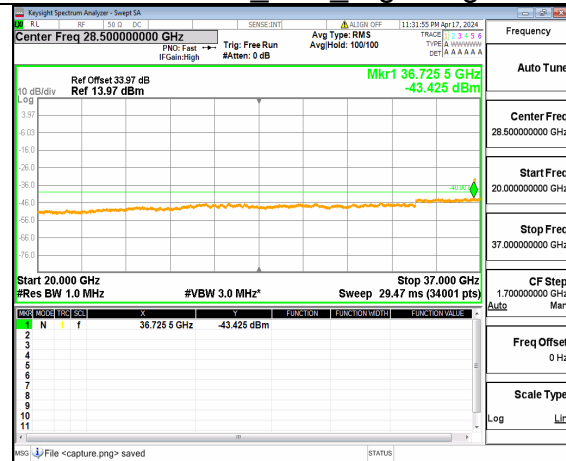

n48 (20GHz-37GHz) 90M DFT-s-OFDM BPSK Inner 1RB Right High

n48 (20GHz-37GHz) 90M DFT-s-OFDM QPSK Inner 1RB Left High