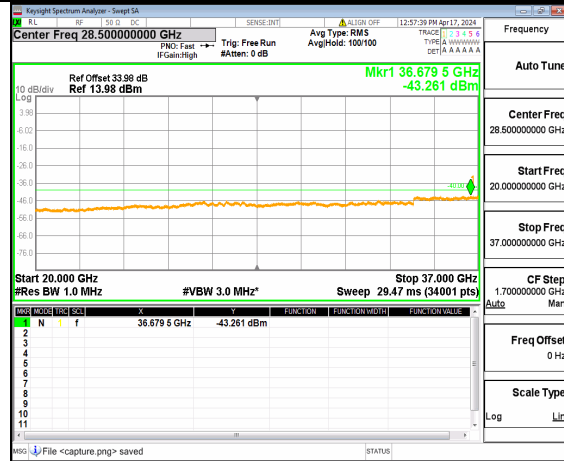

n48 (30MHz-20GHz) 40M DFT-s-OFDM BPSK Inner 1RB Left High

n48 (20GHz-37GHz) 40M DFT-s-OFDM BPSK Inner 1RB Left High

n48 (30MHz-20GHz) 40M DFT-s-OFDM BPSK Inner 1RB Right High

n48 (20GHz-37GHz) 40M DFT-s-OFDM BPSK Inner 1RB Right High

n48 (30MHz-20GHz) 40M DFT-s-OFDM QPSK Inner 1RB Left High

n48 (20GHz-37GHz) 40M DFT-s-OFDM QPSK Inner 1RB Left High

n48 (30MHz-20GHz) 40M DFT-s-OFDM QPSK Inner 1RB Right High

n48 (20GHz-37GHz) 40M DFT-s-OFDM QPSK Inner 1RB Right High

n48 (30MHz-20GHz) 50M DFT-s-OFDM BPSK Inner 1RB Left Low

n48 (20GHz-37GHz) 50M DFT-s-OFDM BPSK Inner 1RB Left Low

n48 (30MHz-20GHz) 50M DFT-s-OFDM BPSK Inner 1RB Right Low

n48 (20GHz-37GHz) 50M DFT-s-OFDM BPSK Inner 1RB Right Low