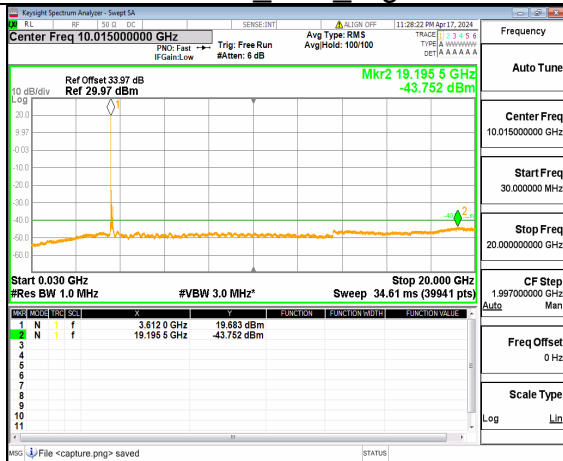

n48 (30MHz-20GHz) 90M DFT-s-OFDM QPSK Inner 1RB Left Mid

n48 (20GHz-37GHz) 90M DFT-s-OFDM QPSK Inner 1RB Left Mid

n48 (30MHz-20GHz) 90M DFT-s-OFDM QPSK Inner 1RB Right Mid

n48 (20GHz-37GHz) 90M DFT-s-OFDM QPSK Inner 1RB Right Mid