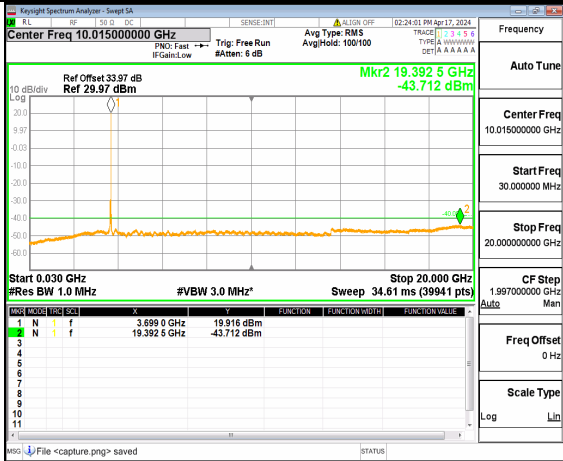

n48 (30MHz-20GHz) 60M DFT-s-OFDM BPSK Inner 1RB Right High