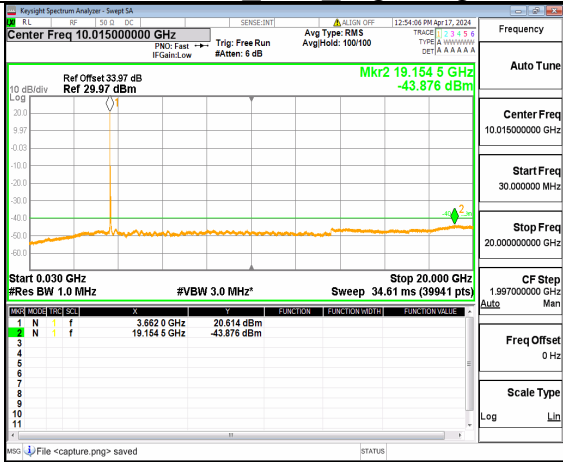

n48 (30MHz-20GHz) 40M DFT-s-OFDM BPSK Inner 1RB Left High

n48 (20GHz-37GHz) 40M DFT-s-OFDM BPSK Inner 1RB Left High

n48 (30MHz-20GHz) 40M DFT-s-OFDM BPSK Inner 1RB Right High

n48 (20GHz-37GHz) 40M DFT-s-OFDM BPSK Inner 1RB Right High