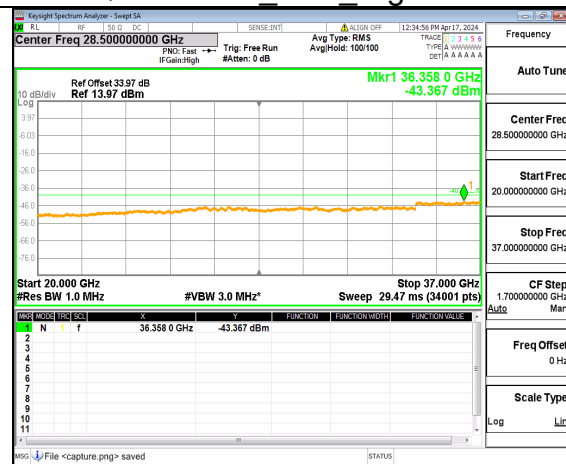

n48 (30MHz-20GHz) 20M DFT-s-OFDM QPSK Inner 1RB Left Mid

n48 (20GHz-37GHz) 20M DFT-s-OFDM QPSK Inner 1RB Left Mid

n48 (30MHz-20GHz) 20M DFT-s-OFDM QPSK Inner 1RB Right Mid

n48 (20GHz-37GHz) 20M DFT-s-OFDM QPSK Inner 1RB Right Mid

n48 (30MHz-20GHz) 20M DFT-s-OFDM BPSK Inner 1RB Left High

n48 (20GHz-37GHz) 20M DFT-s-OFDM BPSK Inner 1RB Left High

n48 (30MHz-20GHz) 20M DFT-s-OFDM BPSK Inner 1RB Right High

n48 (20GHz-37GHz) 20M DFT-s-OFDM BPSK Inner 1RB Right High