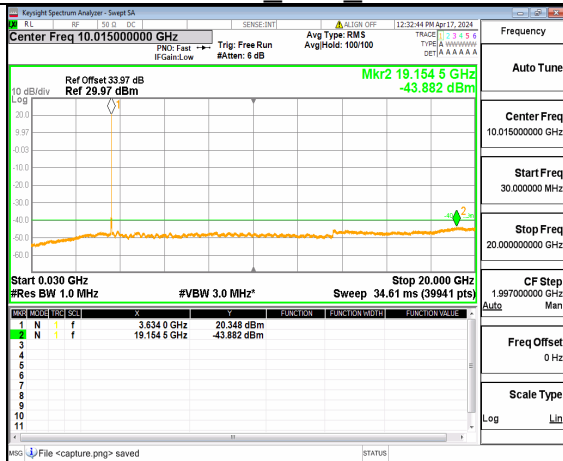

n48 (30MHz-20GHz) 20M DFT-s-OFDM QPSK Inner 1RB Left Mid

n48 (20GHz-37GHz) 20M DFT-s-OFDM QPSK Inner 1RB Left Mid

n48 (30MHz-20GHz) 20M DFT-s-OFDM QPSK Inner 1RB Right Mid

n48 (20GHz-37GHz) 20M DFT-s-OFDM QPSK Inner 1RB Right Mid

n48 (30MHz-20GHz) 20M DFT-s-OFDM BPSK Inner 1RB Left High

n48 (20GHz-37GHz) 20M DFT-s-OFDM BPSK Inner 1RB Left High

n48 (30MHz-20GHz) 20M DFT-s-OFDM BPSK Inner 1RB Right High

n48 (20GHz-37GHz) 20M DFT-s-OFDM BPSK Inner 1RB Right High