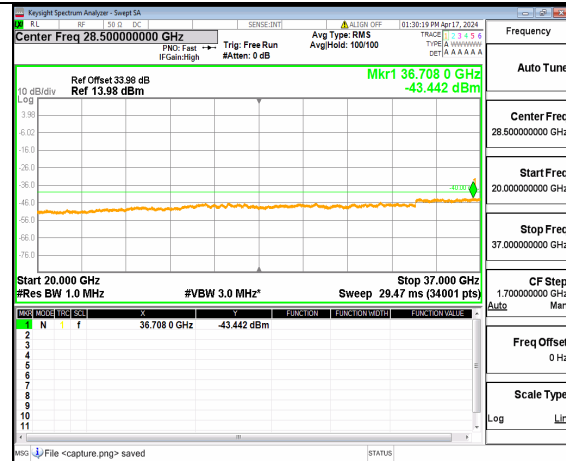

n48 (20GHz-37GHz) 50M DFT-s-OFDM QPSK Inner 1RB Left Low

n48 (20GHz-37GHz) 50M DFT-s-OFDM QPSK Inner 1RB Right Low