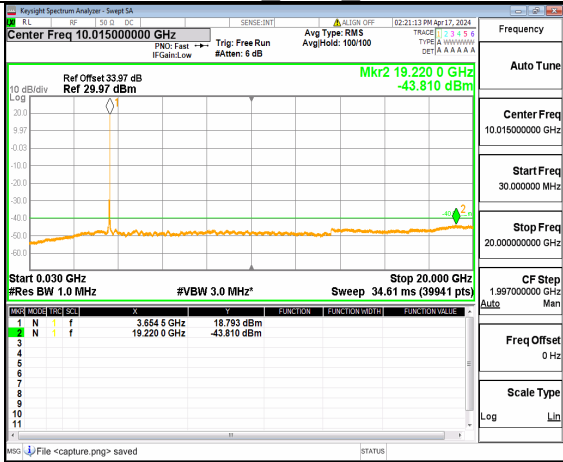

n48 (30MHz-20GHz) 60M DFT-s-OFDM QPSK Inner 1RB Left Mid

n48 (30MHz-20GHz) 60M DFT-s-OFDM QPSK Inner 1RB Right Mid