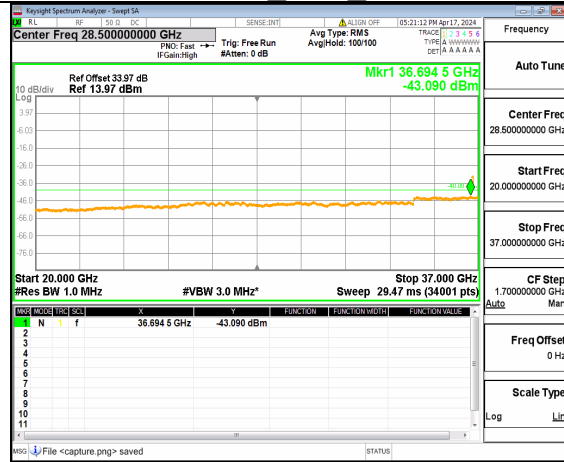

n48 (20GHz-37GHz) 80M DFT-s-OFDM QPSK Inner 1RB Left Mid

n48 (20GHz-37GHz) 80M DFT-s-OFDM QPSK Inner 1RB Right Mid