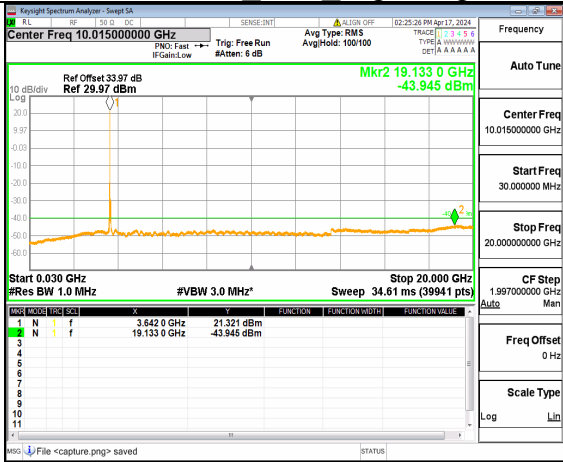

n48 (30MHz-20GHz) 60M DFT-s-OFDM BPSK Inner 1RB Left High

n48 (20GHz-37GHz) 60M DFT-s-OFDM BPSK Inner 1RB Left High

n48 (30MHz-20GHz) 60M DFT-s-OFDM BPSK Inner 1RB Right High

n48 (20GHz-37GHz) 60M DFT-s-OFDM BPSK Inner 1RB Right High