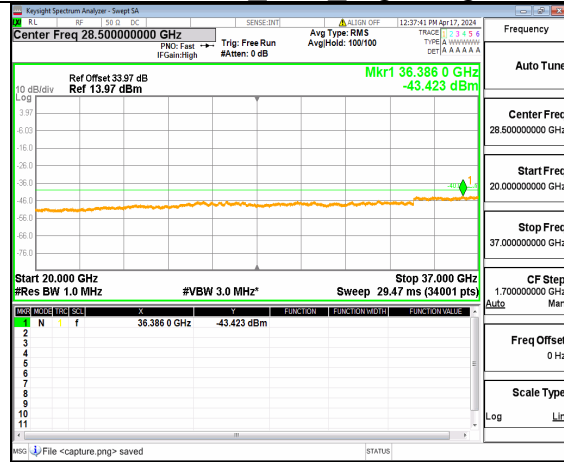

n48 (30MHz-20GHz) 20M DFT-s-OFDM BPSK Inner 1RB Left High

n48 (20GHz-37GHz) 20M DFT-s-OFDM BPSK Inner 1RB Left High

n48 (30MHz-20GHz) 20M DFT-s-OFDM BPSK Inner 1RB Right High

n48 (20GHz-37GHz) 20M DFT-s-OFDM BPSK Inner 1RB Right High

n48 (30MHz-20GHz) 20M DFT-s-OFDM QPSK Inner 1RB Left High

n48 (20GHz-37GHz) 20M DFT-s-OFDM QPSK Inner 1RB Left High

n48 (30MHz-20GHz) 20M DFT-s-OFDM QPSK Inner 1RB Right High

n48 (20GHz-37GHz) 20M DFT-s-OFDM QPSK Inner 1RB Right High