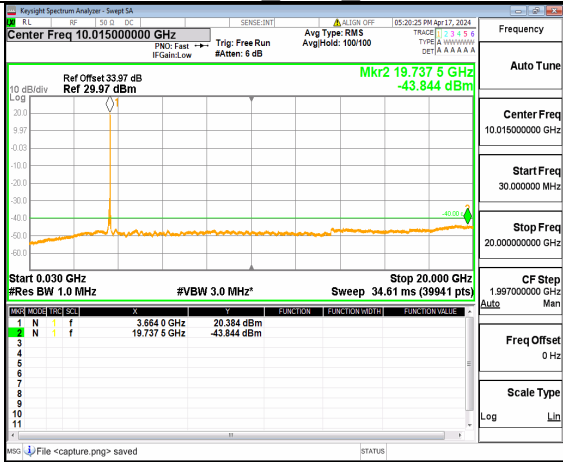

n48 (30MHz-20GHz) 80M DFT-s-OFDM QPSK Inner 1RB Left Mid

n48 (30MHz-20GHz) 80M DFT-s-OFDM QPSK Inner 1RB Right Mid