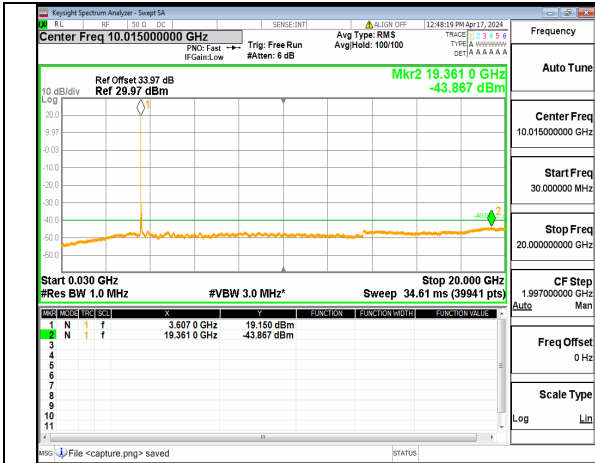

n48 (30MHz-20GHz) 40M DFT-s-OFDM BPSK Inner 1RB Left Mid

n48 (20GHz-37GHz) 40M DFT-s-OFDM BPSK Inner 1RB Left Mid

n48 (30MHz-20GHz) 40M DFT-s-OFDM BPSK Inner 1RB Right Mid

n48 (20GHz-37GHz) 40M DFT-s-OFDM BPSK Inner 1RB Right Mid