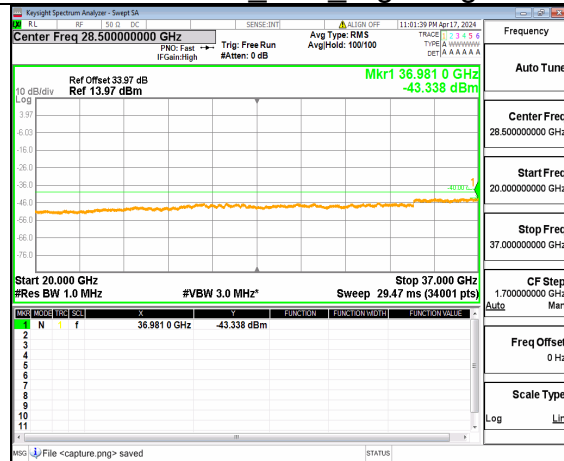

n48 (20GHz-37GHz) 80M DFT-s-OFDM BPSK Inner 1RB Right High

n48 (20GHz-37GHz) 80M DFT-s-OFDM QPSK Inner 1RB Left High