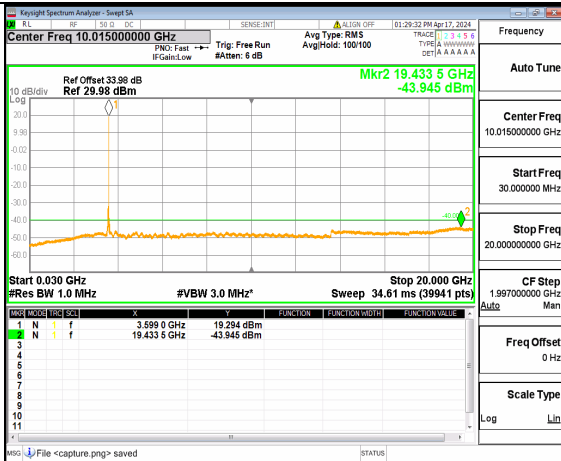

n48 (30MHz-20GHz) 50M DFT-s-OFDM QPSK Inner 1RB Right Low