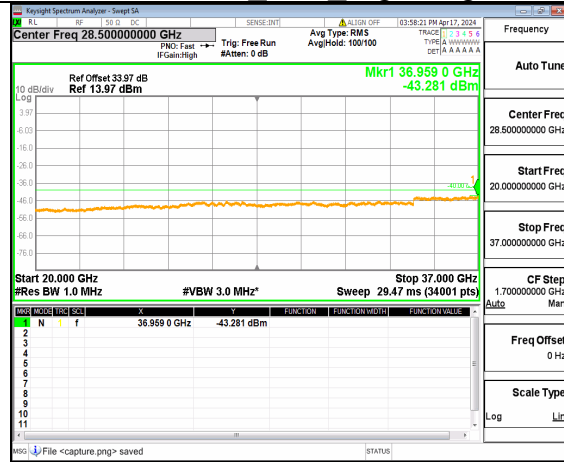

n48 (20GHz-37GHz) 60M DFT-s-OFDM BPSK Inner 1RB Right High

n48 (20GHz-37GHz) 60M DFT-s-OFDM QPSK Inner 1RB Left High