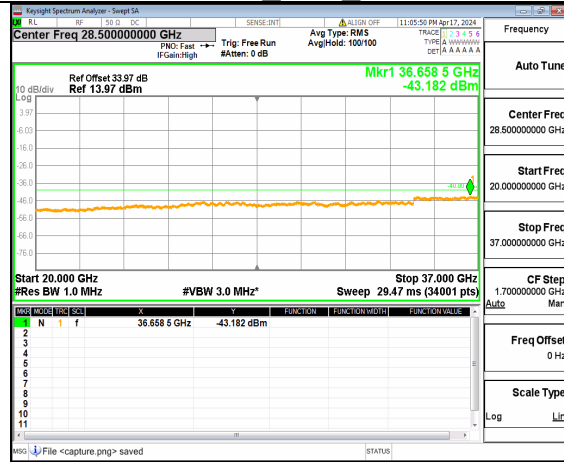

n48 (20GHz-37GHz) 90M DFT-s-OFDM BPSK Inner 1RB Left Low

n48 (20GHz-37GHz) 90M DFT-s-OFDM BPSK Inner 1RB Right Low