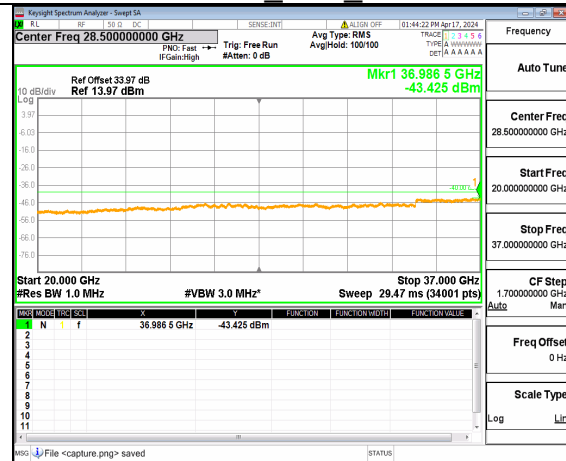

n48 (30MHz-20GHz) 50M DFT-s-OFDM QPSK Inner 1RB Left High

n48 (20GHz-37GHz) 50M DFT-s-OFDM QPSK Inner 1RB Left High

n48 (30MHz-20GHz) 50M DFT-s-OFDM QPSK Inner 1RB Right High

n48 (20GHz-37GHz) 50M DFT-s-OFDM QPSK Inner 1RB Right High

n48 (30MHz-20GHz) 60M DFT-s-OFDM BPSK Inner 1RB Left Low

n48 (20GHz-37GHz) 60M DFT-s-OFDM BPSK Inner 1RB Left Low

n48 (30MHz-20GHz) 60M DFT-s-OFDM BPSK Inner 1RB Right Low

n48 (20GHz-37GHz) 60M DFT-s-OFDM BPSK Inner 1RB Right Low