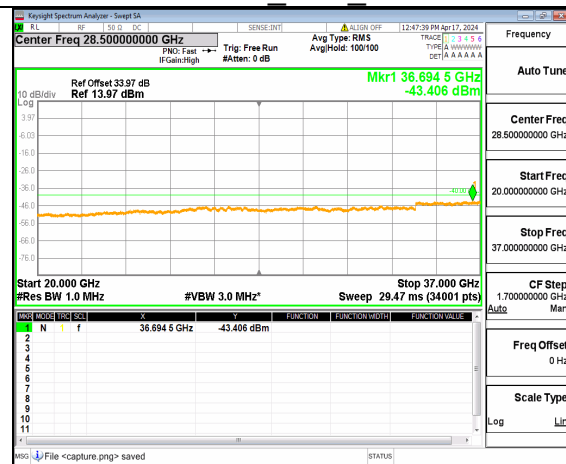

n48 (20GHz-37GHz) 40M DFT-s-OFDM BPSK Inner 1RB Left Mid

n48 (20GHz-37GHz) 40M DFT-s-OFDM BPSK Inner 1RB Right Mid