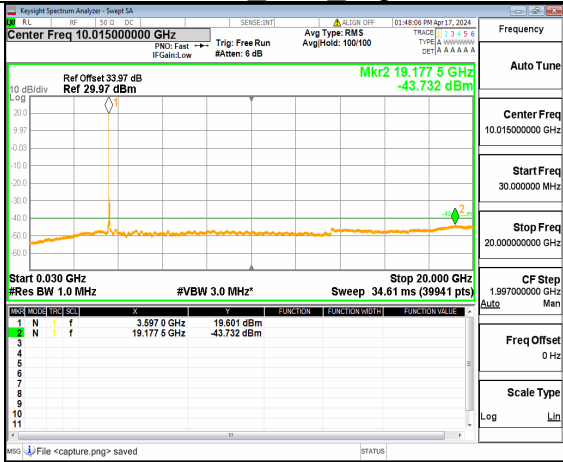

n48 (30MHz-20GHz) 60M DFT-s-OFDM QPSK Inner 1RB Left Low

n48 (20GHz-37GHz) 60M DFT-s-OFDM QPSK Inner 1RB Left Low

n48 (30MHz-20GHz) 60M DFT-s-OFDM QPSK Inner 1RB Right Low

n48 (20GHz-37GHz) 60M DFT-s-OFDM QPSK Inner 1RB Right Low