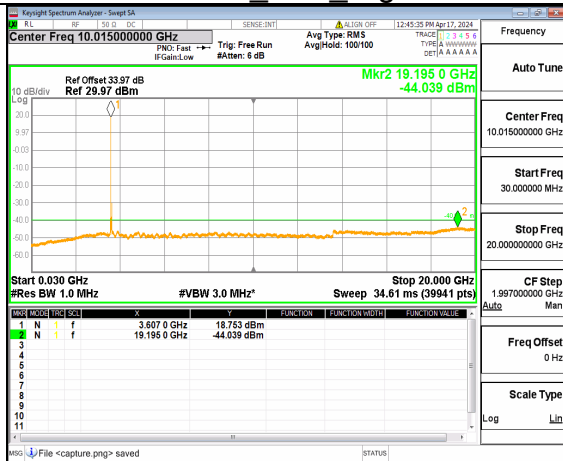

n48 (30MHz-20GHz) 40M DFT-s-OFDM BPSK Inner 1RB Left Low

n48 (20GHz-37GHz) 40M DFT-s-OFDM BPSK Inner 1RB Left Low

n48 (30MHz-20GHz) 40M DFT-s-OFDM BPSK Inner 1RB Right Low

n48 (20GHz-37GHz) 40M DFT-s-OFDM BPSK Inner 1RB Right Low

n48 (30MHz-20GHz) 40M DFT-s-OFDM QPSK Inner 1RB Left Low

n48 (20GHz-37GHz) 40M DFT-s-OFDM QPSK Inner 1RB Left Low

n48 (30MHz-20GHz) 40M DFT-s-OFDM QPSK Inner 1RB Right Low

n48 (20GHz-37GHz) 40M DFT-s-OFDM QPSK Inner 1RB Right Low

n48 (30MHz-20GHz) 40M DFT-s-OFDM BPSK Inner 1RB Left Mid

n48 (20GHz-37GHz) 40M DFT-s-OFDM BPSK Inner 1RB Left Mid

n48 (30MHz-20GHz) 40M DFT-s-OFDM BPSK Inner 1RB Right Mid

n48 (20GHz-37GHz) 40M DFT-s-OFDM BPSK Inner 1RB Right Mid