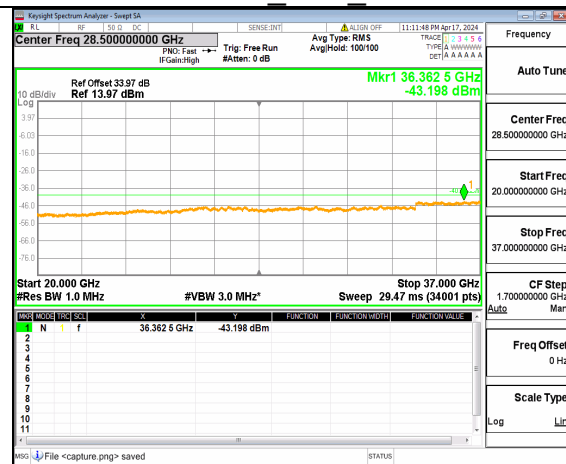

n48 (20GHz-37GHz) 90M DFT-s-OFDM BPSK Inner 1RB Left Mid

n48 (20GHz-37GHz) 90M DFT-s-OFDM BPSK Inner 1RB Right Mid