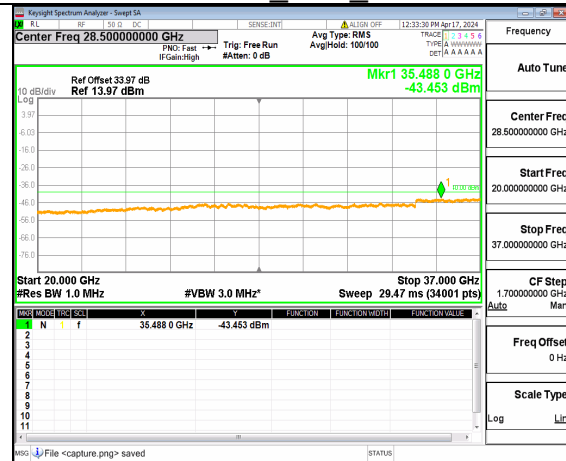

n48 (30MHz-20GHz) 20M DFT-s-OFDM QPSK Inner 1RB Left Mid

n48 (20GHz-37GHz) 20M DFT-s-OFDM QPSK Inner 1RB Left Mid

n48 (30MHz-20GHz) 20M DFT-s-OFDM QPSK Inner 1RB Right Mid

n48 (20GHz-37GHz) 20M DFT-s-OFDM QPSK Inner 1RB Right Mid

n48 (30MHz-20GHz) 20M DFT-s-OFDM BPSK Inner 1RB Left High

n48 (20GHz-37GHz) 20M DFT-s-OFDM BPSK Inner 1RB Left High

n48 (30MHz-20GHz) 20M DFT-s-OFDM BPSK Inner 1RB Right High

n48 (20GHz-37GHz) 20M DFT-s-OFDM BPSK Inner 1RB Right High