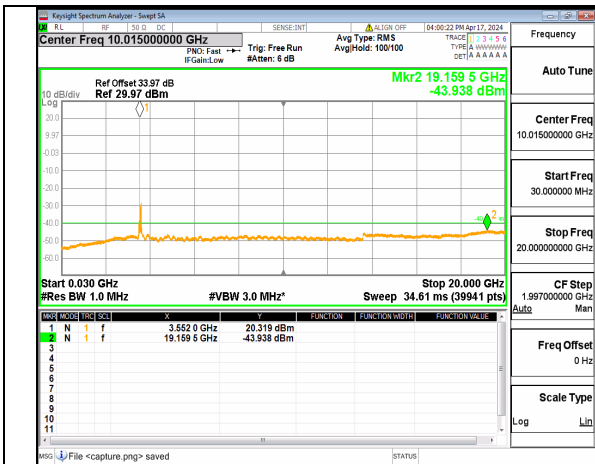

n48 (30MHz-20GHz) 60M DFT-s-OFDM QPSK Inner 1RB Left High

n48 (20GHz-37GHz) 60M DFT-s-OFDM QPSK Inner 1RB Left High

n48 (30MHz-20GHz) 60M DFT-s-OFDM QPSK Inner 1RB Right High

n48 (20GHz-37GHz) 60M DFT-s-OFDM QPSK Inner 1RB Right High