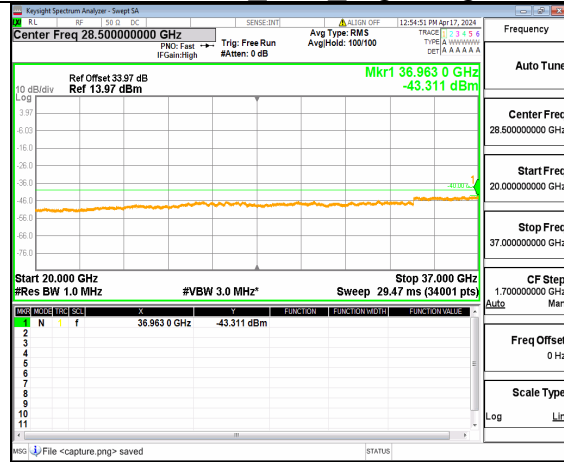

n48 (20GHz-37GHz) 40M DFT-s-OFDM BPSK Inner 1RB Right High

n48 (20GHz-37GHz) 40M DFT-s-OFDM QPSK Inner 1RB Left High