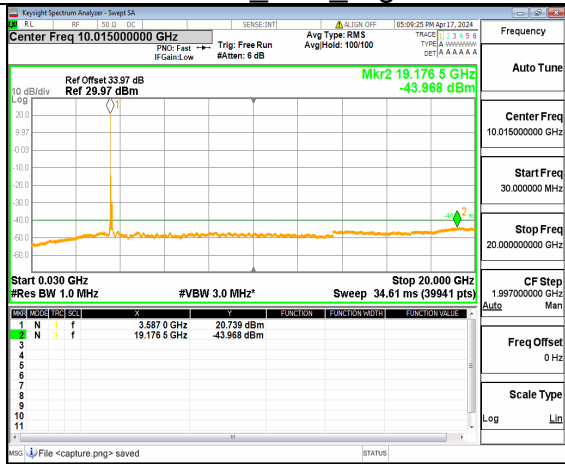

n48 (30MHz-20GHz) 80M DFT-s-OFDM QPSK Inner 1RB Left Low

n48 (20GHz-37GHz) 80M DFT-s-OFDM QPSK Inner 1RB Left Low

n48 (30MHz-20GHz) 80M DFT-s-OFDM QPSK Inner 1RB Right Low

n48 (20GHz-37GHz) 80M DFT-s-OFDM QPSK Inner 1RB Right Low