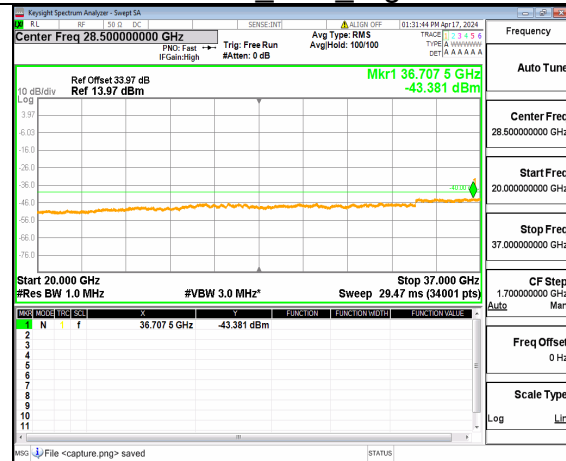

n48 (30MHz-20GHz) 50M DFT-s-OFDM QPSK Inner 1RB Left Low

n48 (20GHz-37GHz) 50M DFT-s-OFDM QPSK Inner 1RB Left Low

n48 (30MHz-20GHz) 50M DFT-s-OFDM QPSK Inner 1RB Right Low

n48 (20GHz-37GHz) 50M DFT-s-OFDM QPSK Inner 1RB Right Low

n48 (30MHz-20GHz) 50M DFT-s-OFDM BPSK Inner 1RB Left Mid

n48 (20GHz-37GHz) 50M DFT-s-OFDM BPSK Inner 1RB Left Mid

n48 (30MHz-20GHz) 50M DFT-s-OFDM BPSK Inner 1RB Right Mid

n48 (20GHz-37GHz) 50M DFT-s-OFDM BPSK Inner 1RB Right Mid