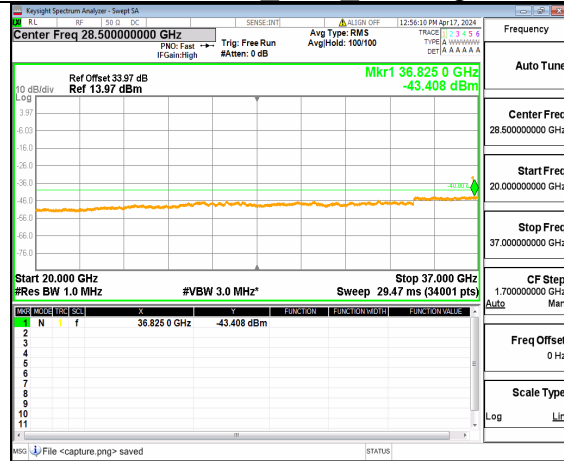

n48 (20GHz-37GHz) 40M DFT-s-OFDM QPSK Inner 1RB Left High

n48 (20GHz-37GHz) 40M DFT-s-OFDM QPSK Inner 1RB Right High