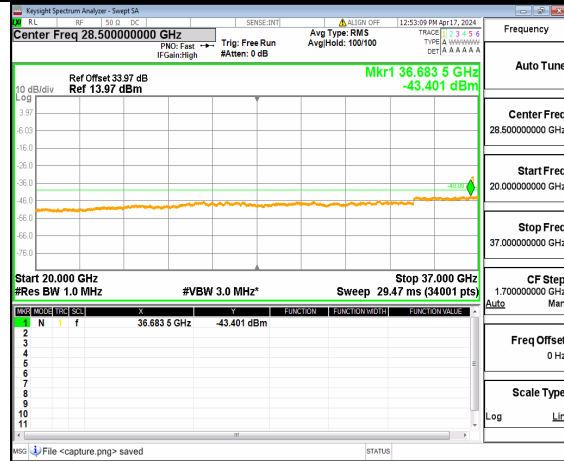

n48 (30MHz-20GHz) 40M DFT-s-OFDM QPSK Inner 1RB Left Mid

n48 (20GHz-37GHz) 40M DFT-s-OFDM QPSK Inner 1RB Left Mid

n48 (30MHz-20GHz) 40M DFT-s-OFDM QPSK Inner 1RB Right Mid

n48 (20GHz-37GHz) 40M DFT-s-OFDM QPSK Inner 1RB Right Mid

n48 (30MHz-20GHz) 40M DFT-s-OFDM BPSK Inner 1RB Left High

n48 (20GHz-37GHz) 40M DFT-s-OFDM BPSK Inner 1RB Left High

n48 (30MHz-20GHz) 40M DFT-s-OFDM BPSK Inner 1RB Right High

n48 (20GHz-37GHz) 40M DFT-s-OFDM BPSK Inner 1RB Right High