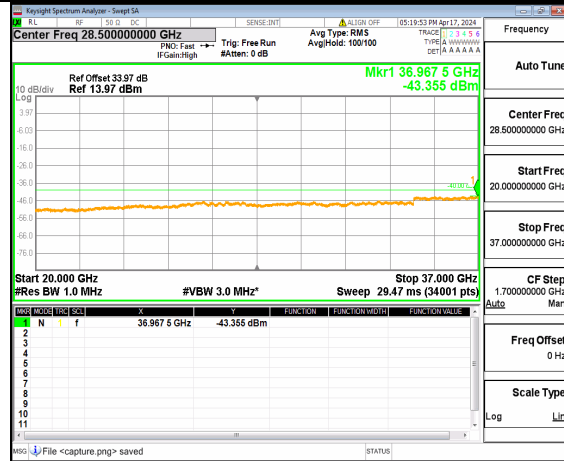

n48 (20GHz-37GHz) 80M DFT-s-OFDM BPSK Inner 1RB Right Mid

n48 (20GHz-37GHz) 80M DFT-s-OFDM QPSK Inner 1RB Left Mid