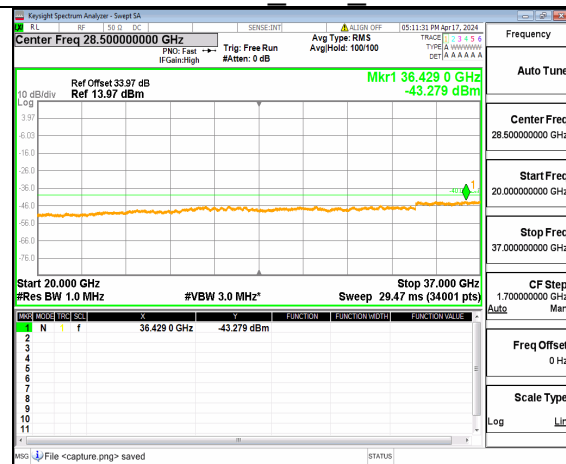

n48 (20GHz-37GHz) 80M DFT-s-OFDM BPSK Inner 1RB Left Mid

n48 (20GHz-37GHz) 80M DFT-s-OFDM BPSK Inner 1RB Right Mid