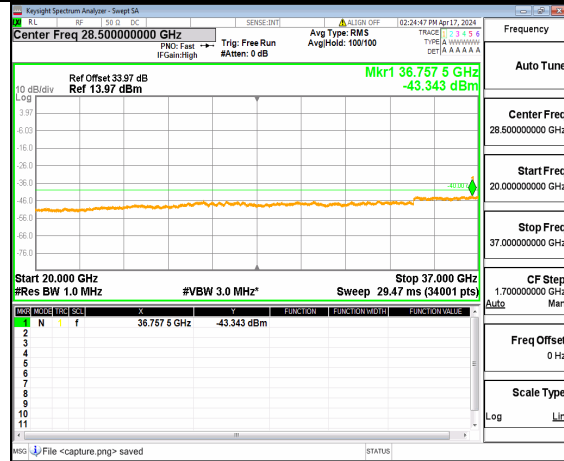

n48 (20GHz-37GHz) 60M DFT-s-OFDM BPSK Inner 1RB Left High

n48 (20GHz-37GHz) 60M DFT-s-OFDM BPSK Inner 1RB Right High