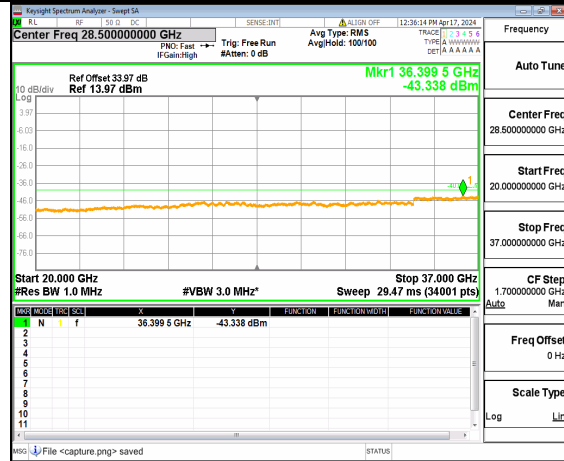

n48 (30MHz-20GHz) 20M DFT-s-OFDM QPSK Inner 1RB Left Mid

n48 (20GHz-37GHz) 20M DFT-s-OFDM QPSK Inner 1RB Left Mid

n48 (30MHz-20GHz) 20M DFT-s-OFDM QPSK Inner 1RB Right Mid

n48 (20GHz-37GHz) 20M DFT-s-OFDM QPSK Inner 1RB Right Mid

n48 (30MHz-20GHz) 20M DFT-s-OFDM BPSK Inner 1RB Left High

n48 (20GHz-37GHz) 20M DFT-s-OFDM BPSK Inner 1RB Left High

n48 (30MHz-20GHz) 20M DFT-s-OFDM BPSK Inner 1RB Right High

n48 (20GHz-37GHz) 20M DFT-s-OFDM BPSK Inner 1RB Right High