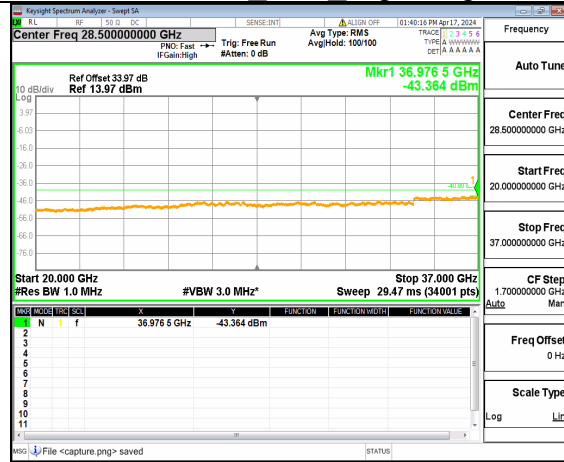

n48 (20GHz-37GHz) 50M DFT-s-OFDM BPSK Inner 1RB Right High

n48 (20GHz-37GHz) 50M DFT-s-OFDM QPSK Inner 1RB Left High