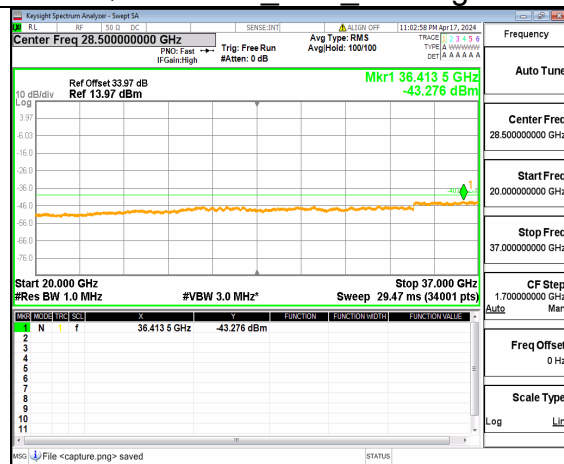

n48 (20GHz-37GHz) 80M DFT-s-OFDM QPSK Inner 1RB Left High

n48 (20GHz-37GHz) 80M DFT-s-OFDM QPSK Inner 1RB Right High