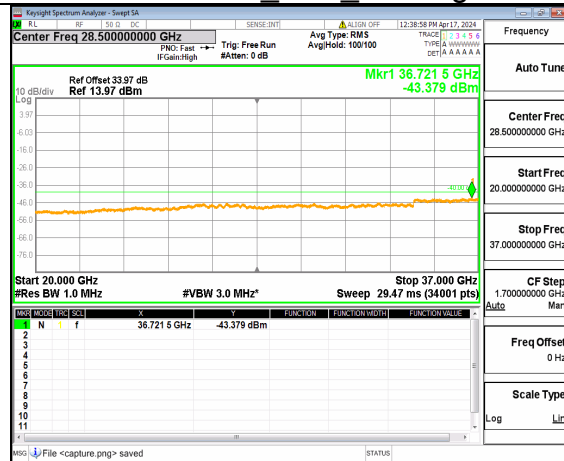

n48 (20GHz-37GHz) 20M DFT-s-OFDM QPSK Inner 1RB Left High

n48 (20GHz-37GHz) 20M DFT-s-OFDM QPSK Inner 1RB Right High