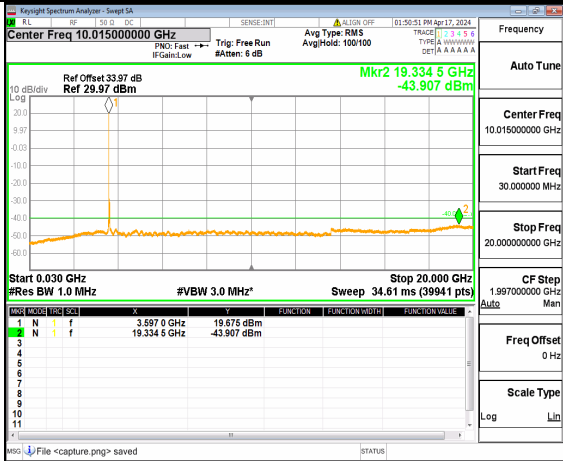

n48 (30MHz-20GHz) 60M DFT-s-OFDM BPSK Inner 1RB Left Mid

n48 (20GHz-37GHz) 60M DFT-s-OFDM BPSK Inner 1RB Left Mid

n48 (30MHz-20GHz) 60M DFT-s-OFDM BPSK Inner 1RB Right Mid

n48 (20GHz-37GHz) 60M DFT-s-OFDM BPSK Inner 1RB Right Mid