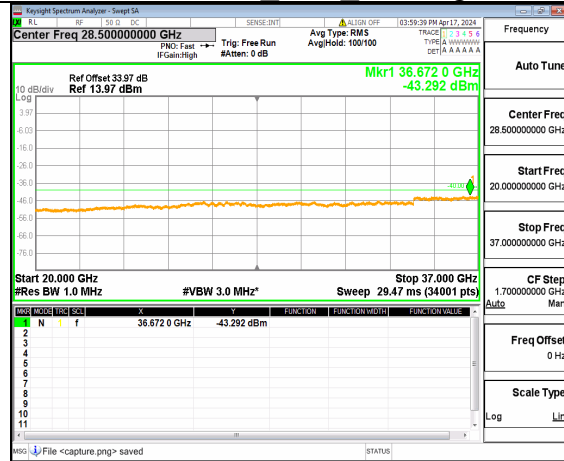

n48 (20GHz-37GHz) 60M DFT-s-OFDM QPSK Inner 1RB Left High

n48 (20GHz-37GHz) 60M DFT-s-OFDM QPSK Inner 1RB Right High