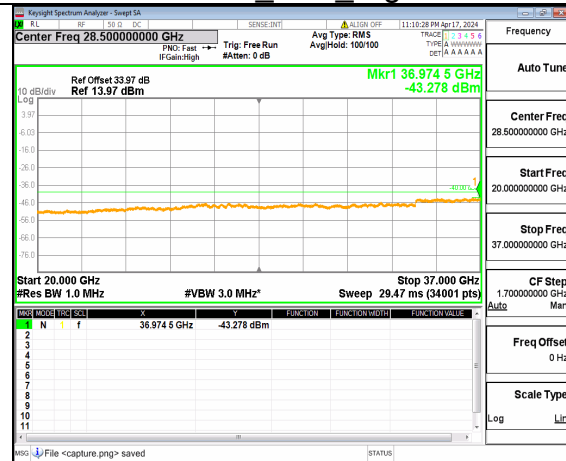

n48 (20GHz-37GHz) 90M DFT-s-OFDM QPSK Inner 1RB Right Low

n48 (20GHz-37GHz) 90M DFT-s-OFDM BPSK Inner 1RB Left Mid