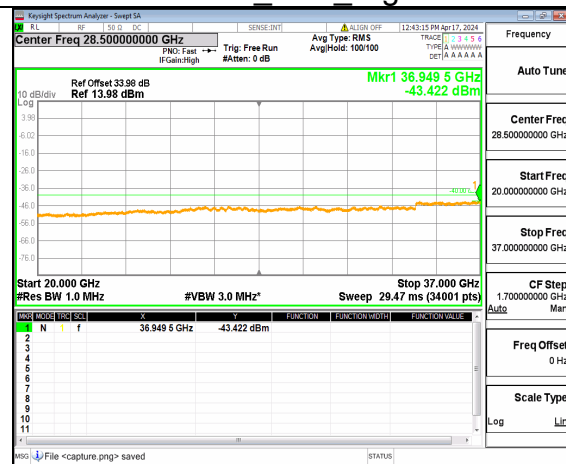

n48 (20GHz-37GHz) 40M DFT-s-OFDM BPSK Inner 1RB Right Low

n48 (20GHz-37GHz) 40M DFT-s-OFDM QPSK Inner 1RB Left Low