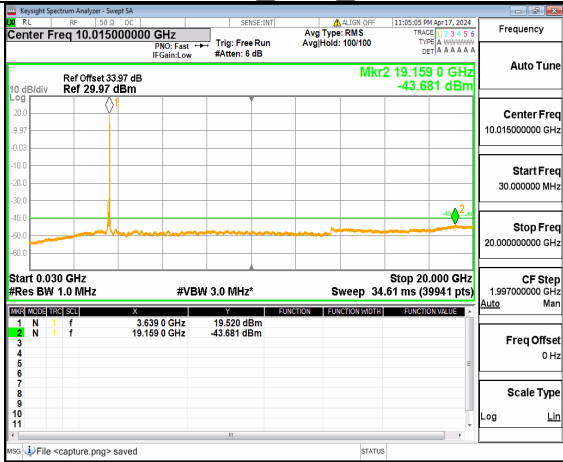

n48 (30MHz-20GHz) 90M DFT-s-OFDM BPSK Inner 1RB Left Low

n48 (30MHz-20GHz) 90M DFT-s-OFDM BPSK Inner 1RB Right Low