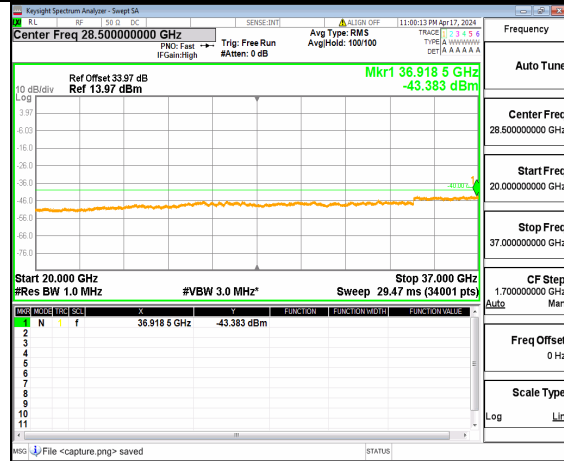

n48 (20GHz-37GHz) 80M DFT-s-OFDM BPSK Inner 1RB Left High

n48 (20GHz-37GHz) 80M DFT-s-OFDM BPSK Inner 1RB Right High