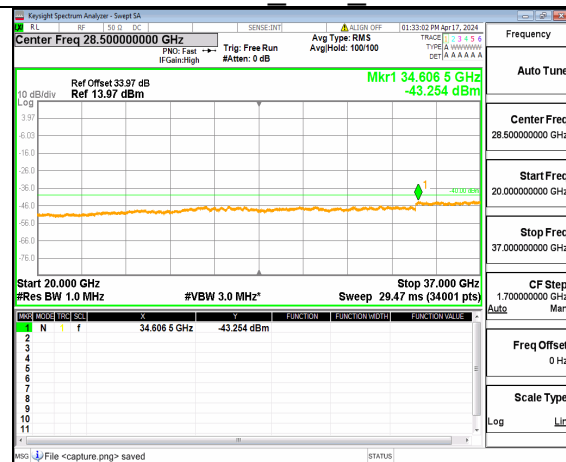

n48 (20GHz-37GHz) 50M DFT-s-OFDM BPSK Inner 1RB Left Mid

n48 (20GHz-37GHz) 50M DFT-s-OFDM BPSK Inner 1RB Right Mid