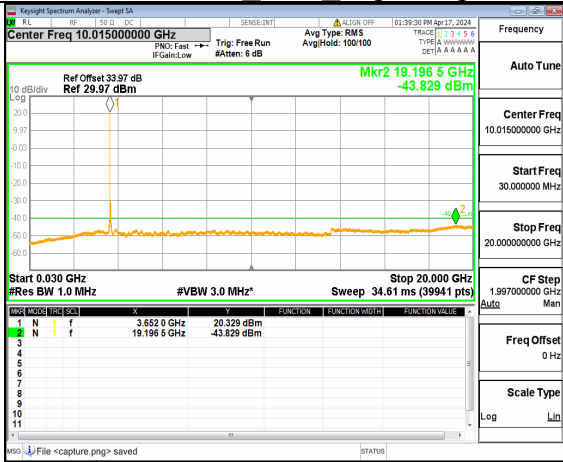

n48 (30MHz-20GHz) 50M DFT-s-OFDM BPSK Inner 1RB Left High

n48 (20GHz-37GHz) 50M DFT-s-OFDM BPSK Inner 1RB Left High

n48 (30MHz-20GHz) 50M DFT-s-OFDM BPSK Inner 1RB Right High

n48 (20GHz-37GHz) 50M DFT-s-OFDM BPSK Inner 1RB Right High