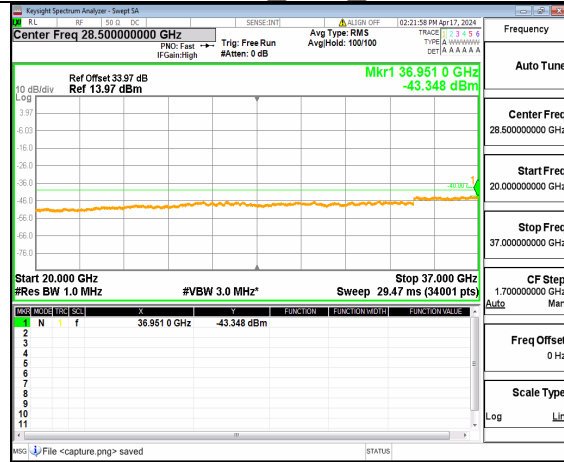

n48 (20GHz-37GHz) 60M DFT-s-OFDM QPSK Inner 1RB Left Mid

n48 (20GHz-37GHz) 60M DFT-s-OFDM QPSK Inner 1RB Right Mid