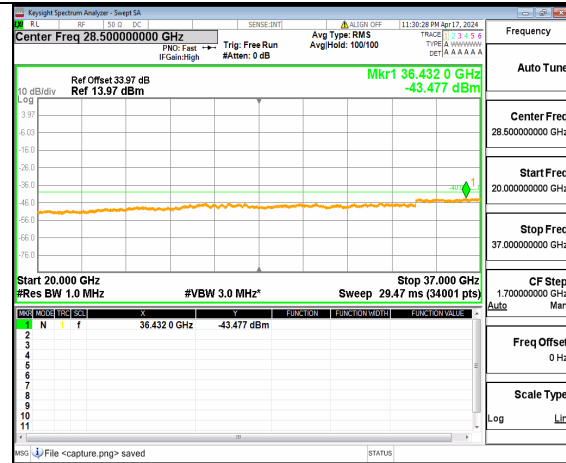

n48 (20GHz-37GHz) 90M DFT-s-OFDM BPSK Inner 1RB Left High

n48 (20GHz-37GHz) 90M DFT-s-OFDM BPSK Inner 1RB Right High