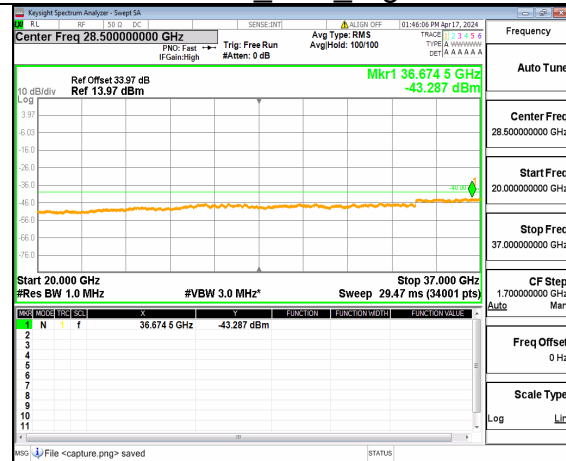

n48 (20GHz-37GHz) 60M DFT-s-OFDM BPSK Inner 1RB Right Low

n48 (20GHz-37GHz) 60M DFT-s-OFDM QPSK Inner 1RB Left Low