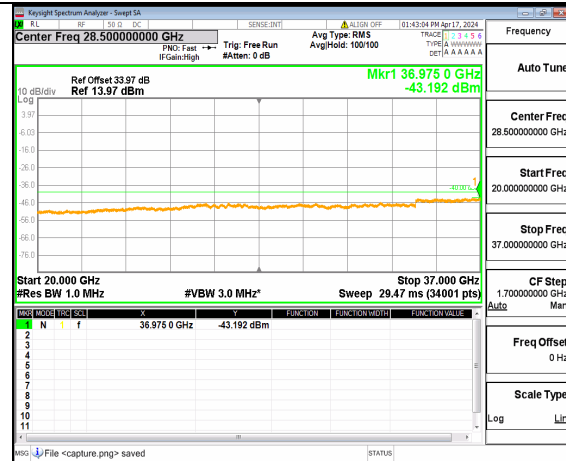

n48 (20GHz-37GHz) 50M DFT-s-OFDM QPSK Inner 1RB Right High

n48 (20GHz-37GHz) 60M DFT-s-OFDM BPSK Inner 1RB Left Low