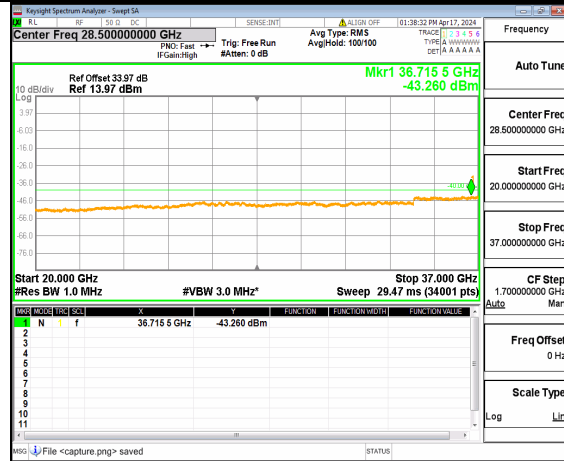

n48 (30MHz-20GHz) 50M DFT-s-OFDM BPSK Inner 1RB Left High

n48 (20GHz-37GHz) 50M DFT-s-OFDM BPSK Inner 1RB Left High

n48 (30MHz-20GHz) 50M DFT-s-OFDM BPSK Inner 1RB Right High

n48 (20GHz-37GHz) 50M DFT-s-OFDM BPSK Inner 1RB Right High