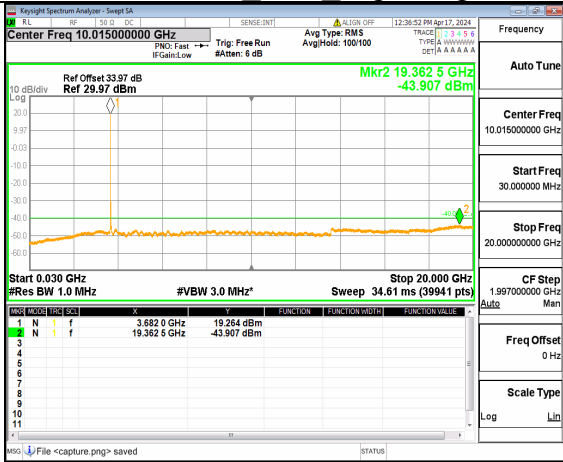

n48 (30MHz-20GHz) 20M DFT-s-OFDM BPSK Inner 1RB Left High

n48 (20GHz-37GHz) 20M DFT-s-OFDM BPSK Inner 1RB Left High

n48 (30MHz-20GHz) 20M DFT-s-OFDM BPSK Inner 1RB Right High

n48 (20GHz-37GHz) 20M DFT-s-OFDM BPSK Inner 1RB Right High