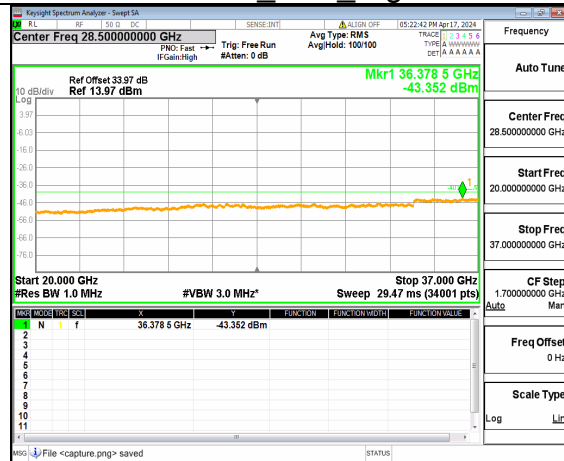

n48 (20GHz-37GHz) 80M DFT-s-OFDM QPSK Inner 1RB Right Mid

n48 (20GHz-37GHz) 80M DFT-s-OFDM BPSK Inner 1RB Left High