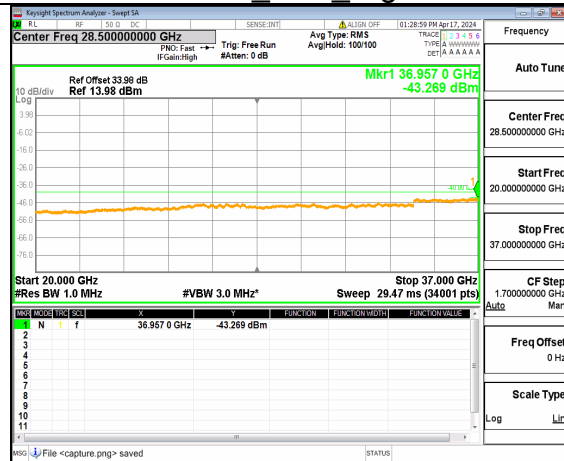

n48 (20GHz-37GHz) 50M DFT-s-OFDM BPSK Inner 1RB Right Low

n48 (20GHz-37GHz) 50M DFT-s-OFDM QPSK Inner 1RB Left Low