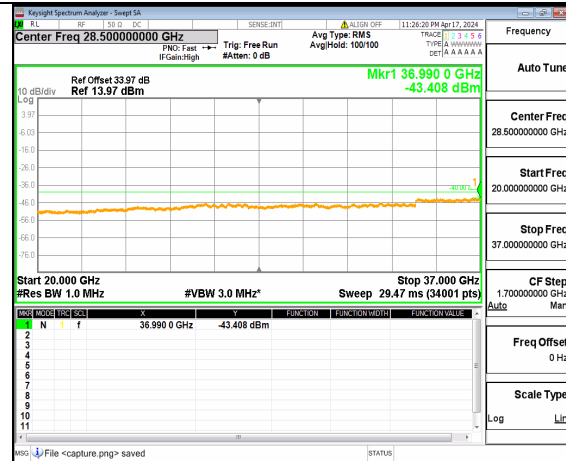

n48 (20GHz-37GHz) 90M DFT-s-OFDM BPSK Inner 1RB Right Mid

n48 (20GHz-37GHz) 90M DFT-s-OFDM QPSK Inner 1RB Left Mid