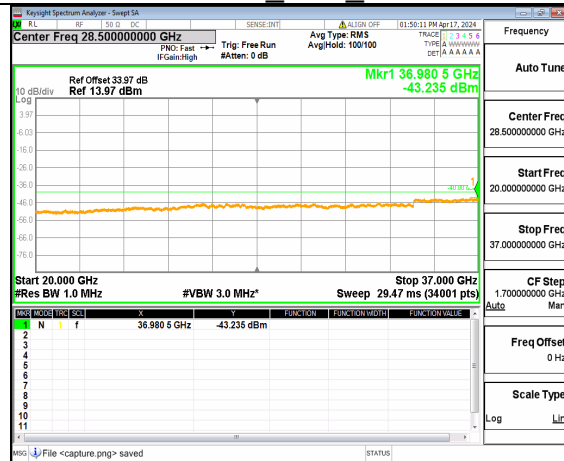

n48 (20GHz-37GHz) 60M DFT-s-OFDM BPSK Inner 1RB Left Mid

n48 (20GHz-37GHz) 60M DFT-s-OFDM BPSK Inner 1RB Right Mid