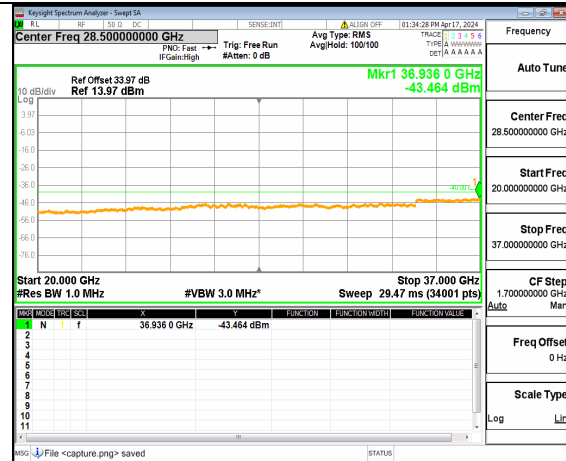

n48 (20GHz-37GHz) 50M DFT-s-OFDM BPSK Inner 1RB Right Mid

n48 (20GHz-37GHz) 50M DFT-s-OFDM QPSK Inner 1RB Left Mid