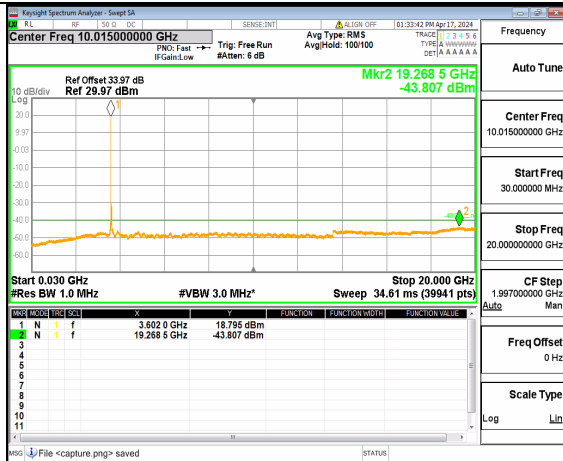

n48 (30MHz-20GHz) 50M DFT-s-OFDM BPSK Inner 1RB Left Mid

n48 (20GHz-37GHz) 50M DFT-s-OFDM BPSK Inner 1RB Left Mid

n48 (30MHz-20GHz) 50M DFT-s-OFDM BPSK Inner 1RB Right Mid

n48 (20GHz-37GHz) 50M DFT-s-OFDM BPSK Inner 1RB Right Mid