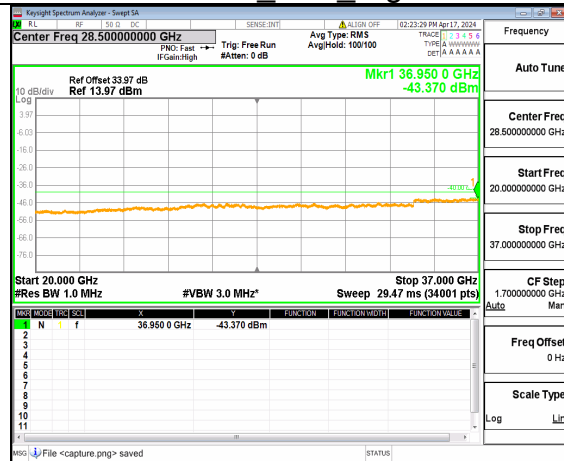

n48 (30MHz-20GHz) 60M DFT-s-OFDM BPSK Inner 1RB Left High

n48 (20GHz-37GHz) 60M DFT-s-OFDM BPSK Inner 1RB Left High

n48 (30MHz-20GHz) 60M DFT-s-OFDM BPSK Inner 1RB Right High

n48 (20GHz-37GHz) 60M DFT-s-OFDM BPSK Inner 1RB Right High