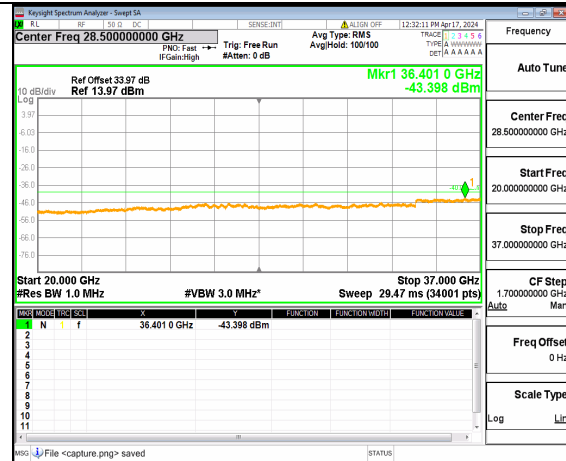

n48 (30MHz-20GHz) 20M DFT-s-OFDM QPSK Inner 1RB Left Mid

n48 (20GHz-37GHz) 20M DFT-s-OFDM QPSK Inner 1RB Left Mid

n48 (30MHz-20GHz) 20M DFT-s-OFDM QPSK Inner 1RB Right Mid

n48 (20GHz-37GHz) 20M DFT-s-OFDM QPSK Inner 1RB Right Mid

n48 (30MHz-20GHz) 20M DFT-s-OFDM BPSK Inner 1RB Left High

n48 (20GHz-37GHz) 20M DFT-s-OFDM BPSK Inner 1RB Left High

n48 (30MHz-20GHz) 20M DFT-s-OFDM BPSK Inner 1RB Right High

n48 (20GHz-37GHz) 20M DFT-s-OFDM BPSK Inner 1RB Right High