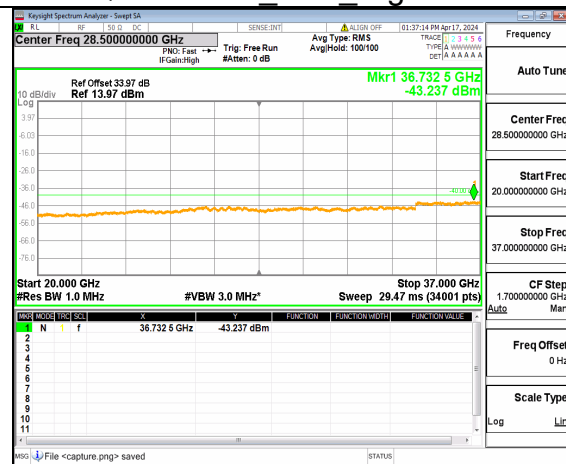

n48 (30MHz-20GHz) 50M DFT-s-OFDM BPSK Inner 1RB Left High

n48 (20GHz-37GHz) 50M DFT-s-OFDM BPSK Inner 1RB Left High

n48 (30MHz-20GHz) 50M DFT-s-OFDM BPSK Inner 1RB Right High

n48 (20GHz-37GHz) 50M DFT-s-OFDM BPSK Inner 1RB Right High