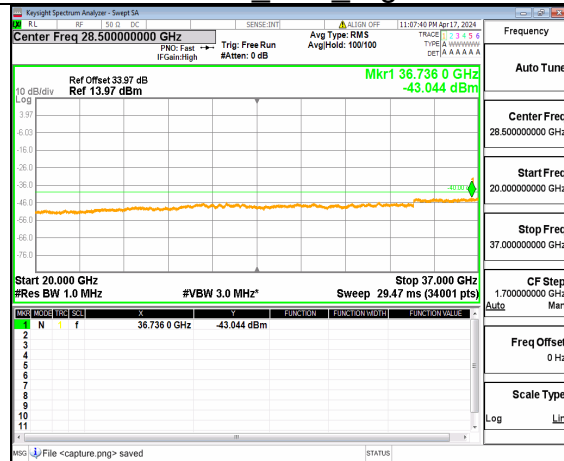

n48 (20GHz-37GHz) 90M DFT-s-OFDM BPSK Inner 1RB Right Low

n48 (20GHz-37GHz) 90M DFT-s-OFDM QPSK Inner 1RB Left Low