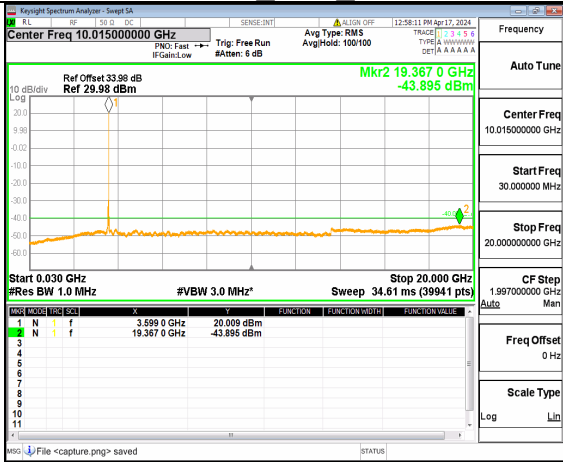

n48 (30MHz-20GHz) 40M DFT-s-OFDM QPSK Inner 1RB Left High

n48 (20GHz-37GHz) 40M DFT-s-OFDM QPSK Inner 1RB Left High

n48 (30MHz-20GHz) 40M DFT-s-OFDM QPSK Inner 1RB Right High

n48 (20GHz-37GHz) 40M DFT-s-OFDM QPSK Inner 1RB Right High

n48 (30MHz-20GHz) 50M DFT-s-OFDM BPSK Inner 1RB Left Low

n48 (20GHz-37GHz) 50M DFT-s-OFDM BPSK Inner 1RB Left Low

n48 (30MHz-20GHz) 50M DFT-s-OFDM BPSK Inner 1RB Right Low

n48 (20GHz-37GHz) 50M DFT-s-OFDM BPSK Inner 1RB Right Low