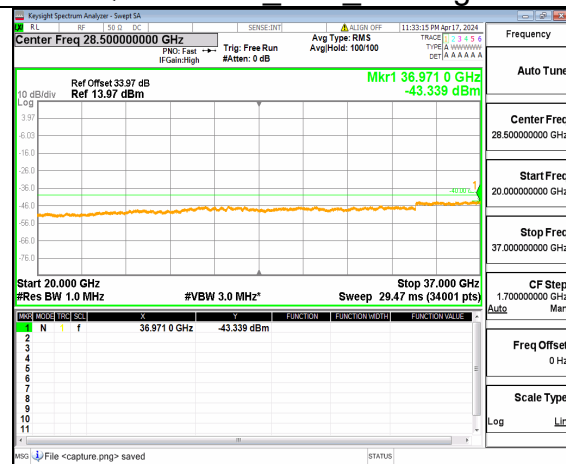

n48 (20GHz-37GHz) 90M DFT-s-OFDM QPSK Inner 1RB Left High

n48 (20GHz-37GHz) 90M DFT-s-OFDM QPSK Inner 1RB Right High