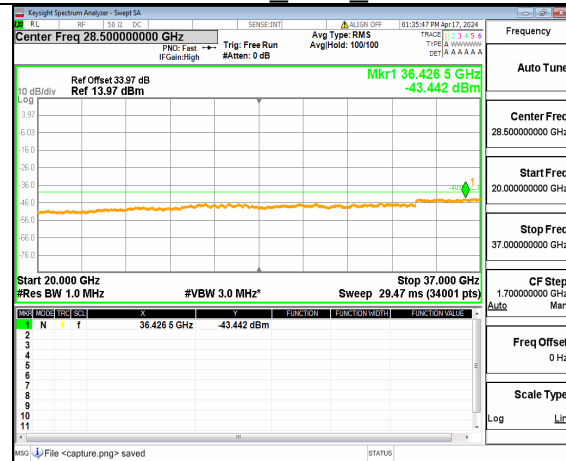

n48 (20GHz-37GHz) 50M DFT-s-OFDM QPSK Inner 1RB Left Mid

n48 (20GHz-37GHz) 50M DFT-s-OFDM QPSK Inner 1RB Right Mid