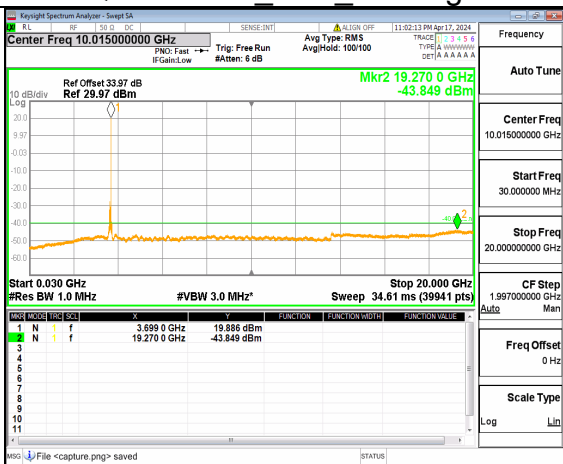

n48 (30MHz-20GHz) 80M DFT-s-OFDM QPSK Inner 1RB Left High

n48 (30MHz-20GHz) 80M DFT-s-OFDM QPSK Inner 1RB Right High