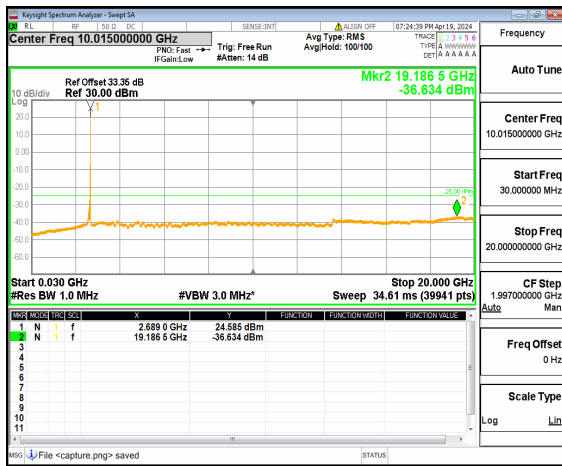

n41 (30MHz-20GHz) 90M DFT-s-OFDM QPSK Inner 1RB Right High