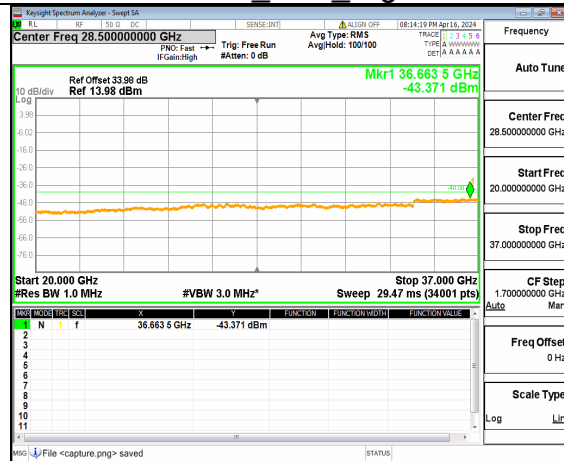

n48 (20GHz-37GHz) 10M DFT-s-OFDM QPSK Inner 1RB Left Low