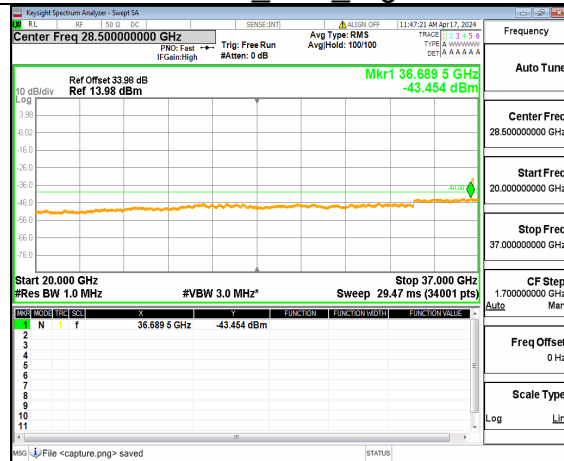

n48 (20GHz-37GHz) 15M DFT-s-OFDM QPSK Inner 1RB Left Low