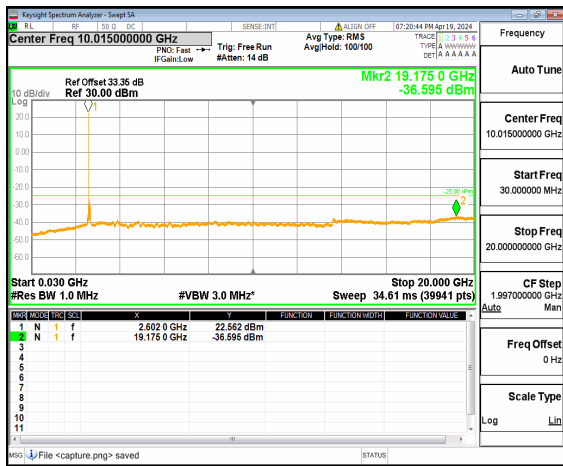

n41 (30MHz-20GHz) 90M DFT-s-OFDM BPSK Inner_1RB_Left High

n41 (20GHz-27GHz) 90M DFT-s-OFDM BPSK Inner_1RB_Left High

n41 (30MHz-20GHz) 90M DFT-s-OFDM BPSK Inner_1RB_Right High

n41 (20GHz-27GHz) 90M DFT-s-OFDM BPSK Inner_1RB_Right High