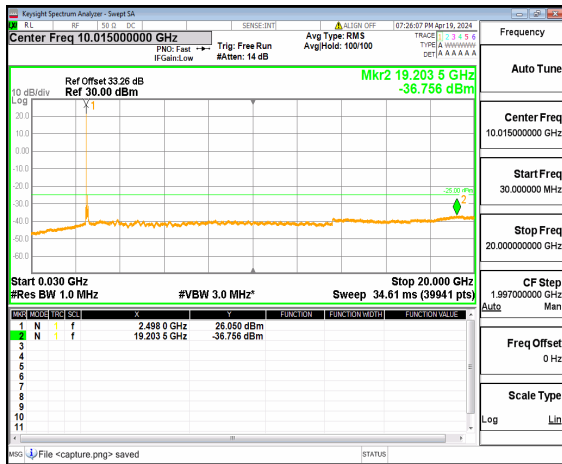

n41 (30MHz-20GHz) 90M DFT-s-OFDM QPSK Inner_1RB_Left High

n41 (20GHz-27GHz) 90M DFT-s-OFDM QPSK Inner_1RB_Left High

n41 (30MHz-20GHz) 90M DFT-s-OFDM QPSK Inner 1RB Right High

n41 (20GHz-27GHz) 90M DFT-s-OFDM QPSK Inner 1RB Right High

n41 (30MHz-20GHz) 100M DFT-s-OFDM BPSK Inner 1RB Left Low

n41 (20GHz-27GHz) 100M DFT-s-OFDM BPSK Inner 1RB Left Low

n41 (30MHz-20GHz) 100M DFT-s-OFDM BPSK Inner 1RB Right Low

n41 (20GHz-27GHz) 100M DFT-s-OFDM BPSK Inner 1RB Right Low