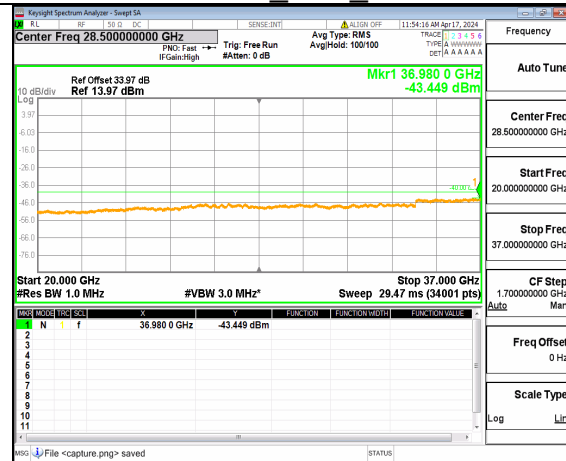

n48 (20GHz-37GHz) 15M DFT-s-OFDM QPSK Inner 1RB Right Mid