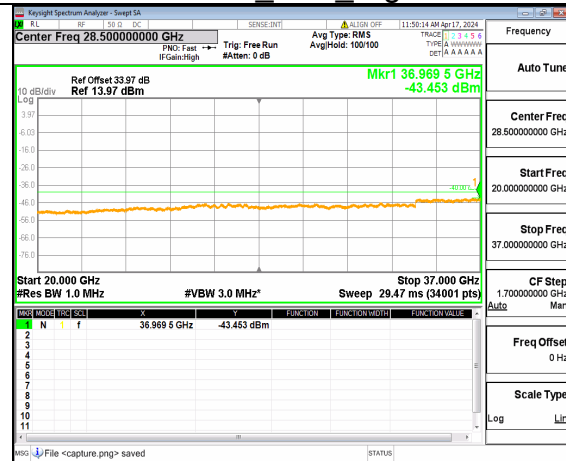

n48 (20GHz-37GHz) 15M DFT-s-OFDM BPSK Inner 1RB Left Mid