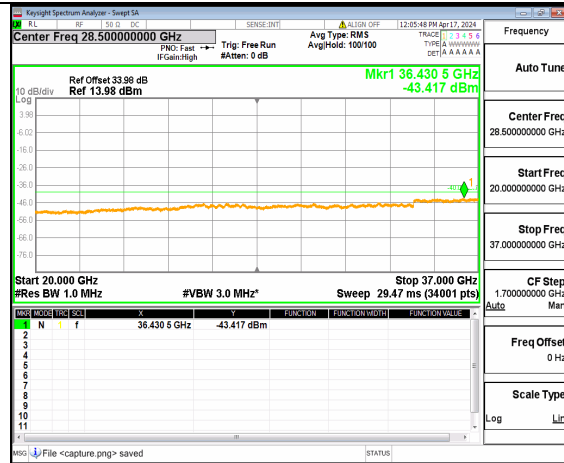

n48 (20GHz-37GHz) 20M DFT-s-OFDM BPSK Inner 1RB Left Low