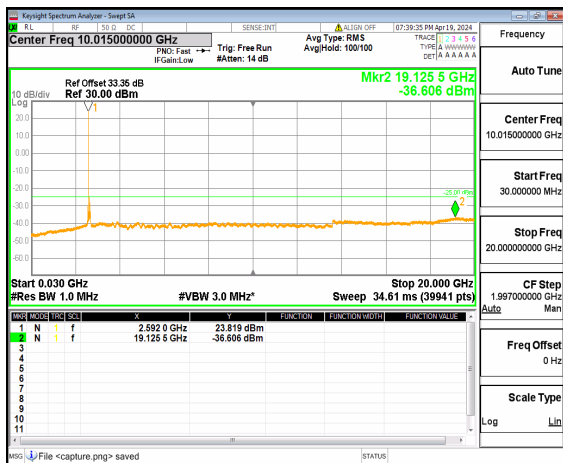

n41 (30MHz-20GHz) 100M DFT-s-OFDM BPSK Inner_1RB_Left High

n41 (20GHz-27GHz) 100M DFT-s-OFDM BPSK Inner_1RB_Left High

n41 (30MHz-20GHz) 100M DFT-s-OFDM BPSK Inner_1RB_Right High

n41 (20GHz-27GHz) 100M DFT-s-OFDM BPSK Inner_1RB_Right High