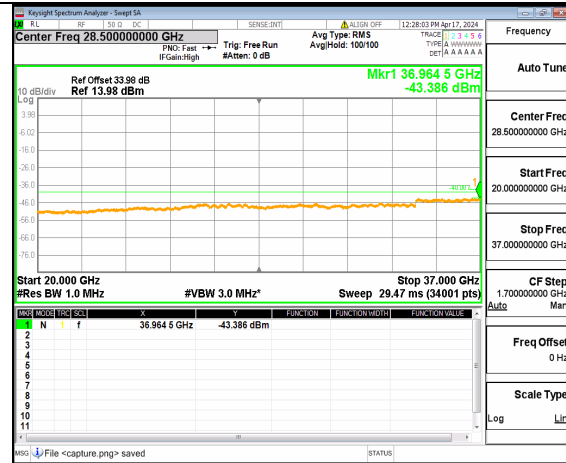

n48 (20GHz-37GHz) 20M DFT-s-OFDM QPSK Inner 1RB Right Low