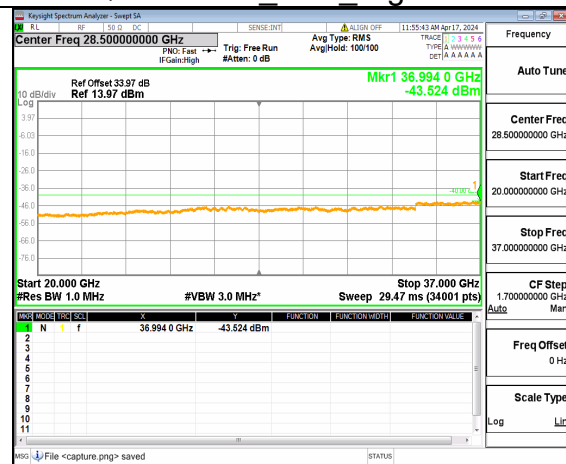

n48 (20GHz-37GHz) 15M DFT-s-OFDM BPSK Inner 1RB Left High