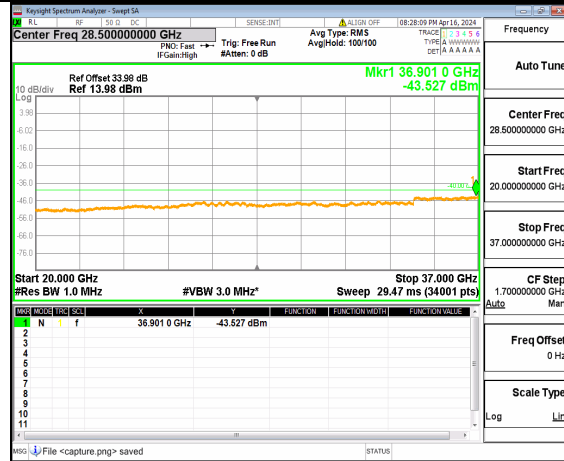

n48 (20GHz-37GHz) 15M DFT-s-OFDM BPSK Inner 1RB Left Low