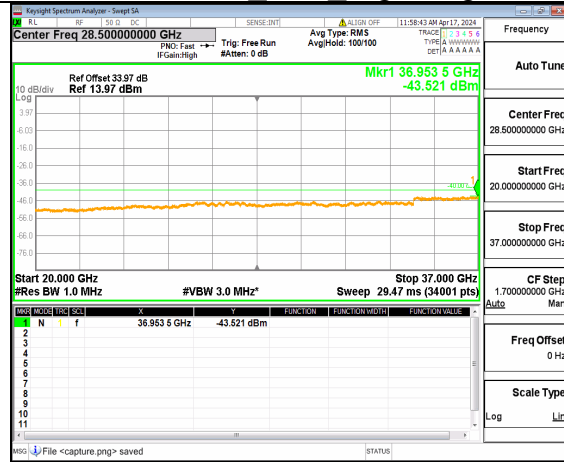

n48 (20GHz-37GHz) 15M DFT-s-OFDM QPSK Inner 1RB Left High