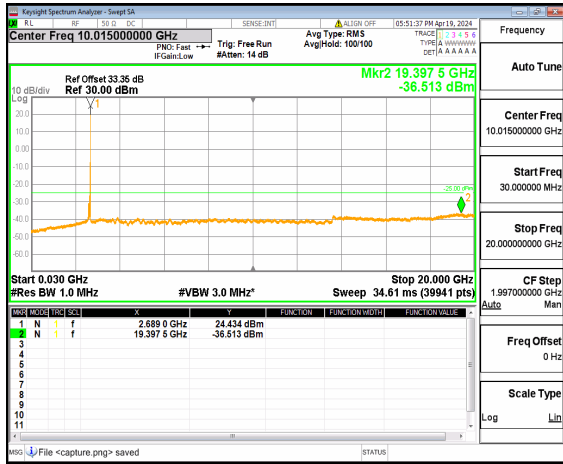

n41 (30MHz-20GHz) 80M DFT-s-OFDM
BPSK Inner_1RB_Left High

n41 (20GHz-27GHz) 80M DFT-s-OFDM
BPSK Inner_1RB_Left High

n41 (30MHz-20GHz) 80M DFT-s-OFDM
BPSK Inner_1RB_Right High

n41 (20GHz-27GHz) 80M DFT-s-OFDM
BPSK Inner_1RB_Right High