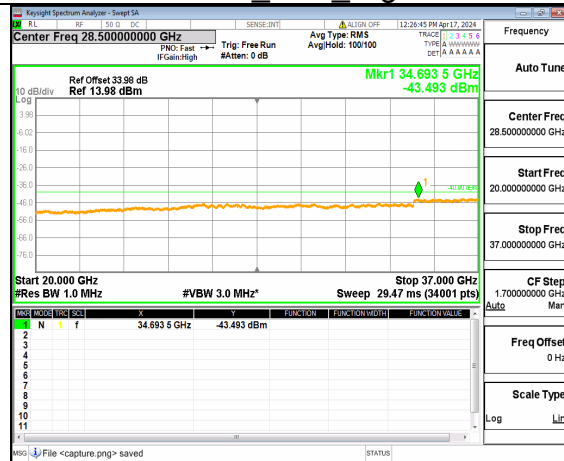

n48 (20GHz-37GHz) 20M DFT-s-OFDM QPSK Inner 1RB Left Low