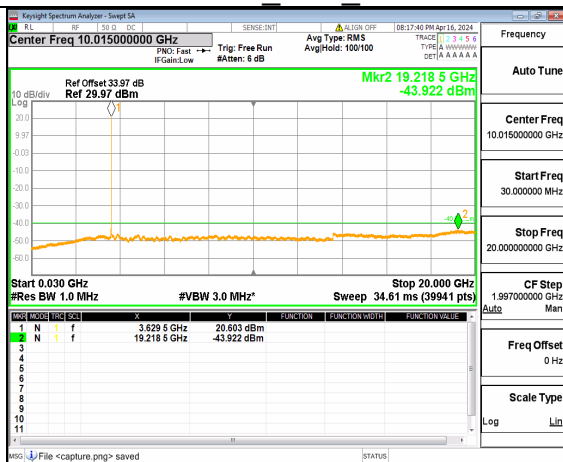

n48 (30MHz-20GHz) 10M DFT-s-OFDM BPSK Inner 1RB Right Mid