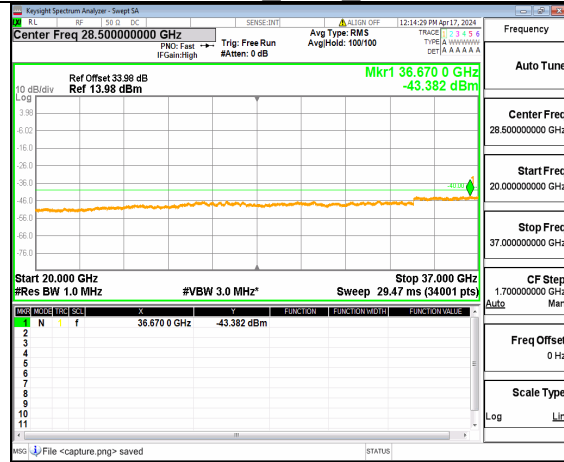

n48 (20GHz-37GHz) 20M DFT-s-OFDM BPSK Inner 1RB Right Low