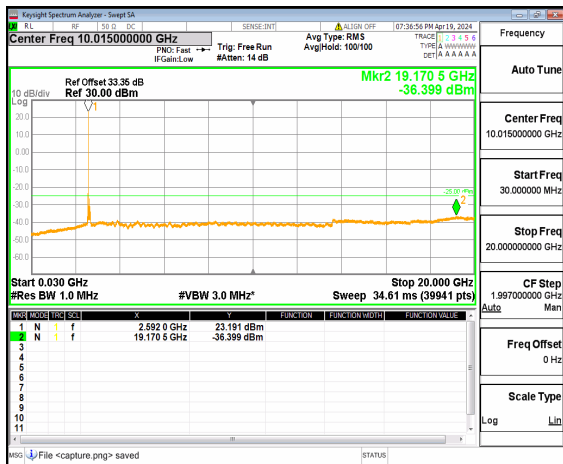

n41 (30MHz-20GHz) 100M DFT-s-OFDM BPSK Inner_1RB_Left High

n41 (20GHz-27GHz) 100M DFT-s-OFDM BPSK Inner_1RB_Left High

n41 (30MHz-20GHz) 100M DFT-s-OFDM BPSK Inner_1RB_Right High

n41 (20GHz-27GHz) 100M DFT-s-OFDM BPSK Inner_1RB_Right High