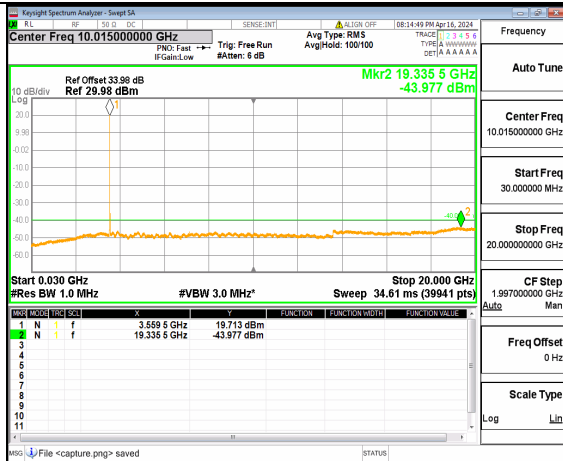

n48 (30MHz-20GHz) 10M DFT-s-OFDM QPSK Inner 1RB Right Low