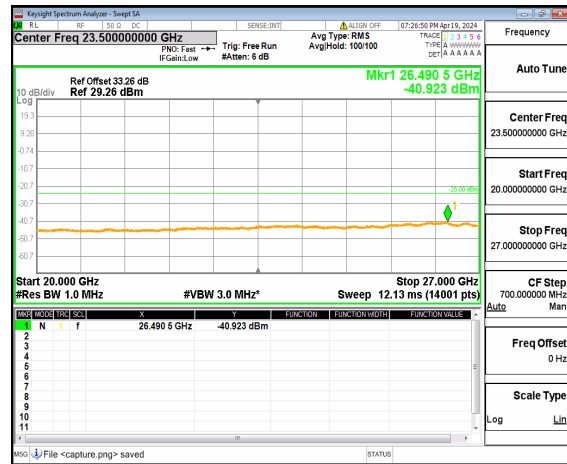

n41 (30MHz-20GHz) 90M DFT-s-OFDM QPSK Inner_1RB_Left High

n41 (20GHz-27GHz) 90M DFT-s-OFDM QPSK Inner_1RB_Left High

n41 (30MHz-20GHz) 90M DFT-s-OFDM QPSK Inner 1RB Right High

n41 (20GHz-27GHz) 90M DFT-s-OFDM QPSK Inner 1RB Right High

n41 (30MHz-20GHz) 100M DFT-s-OFDM BPSK Inner 1RB Left Low

n41 (20GHz-27GHz) 100M DFT-s-OFDM BPSK Inner 1RB Left Low

n41 (30MHz-20GHz) 100M DFT-s-OFDM BPSK Inner 1RB Right Low

n41 (20GHz-27GHz) 100M DFT-s-OFDM BPSK Inner 1RB Right Low