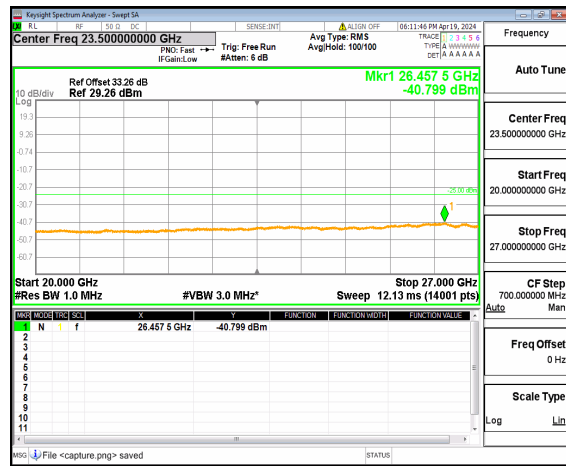

n41 (20GHz-27GHz) 90M DFT-s-OFDM QPSK Inner_1RB_Left Low