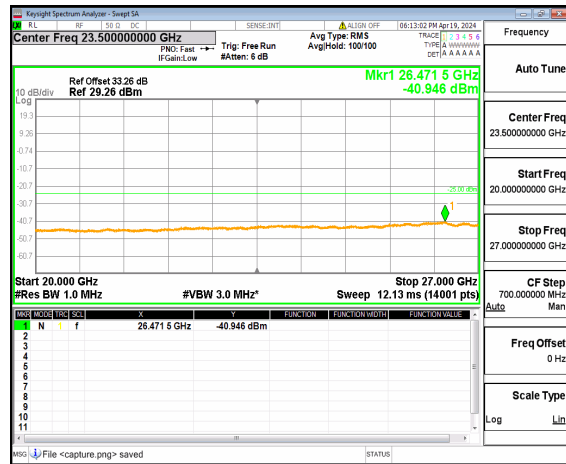

n41 (20GHz-27GHz) 90M DFT-s-OFDM QPSK Inner_1RB_Right Low