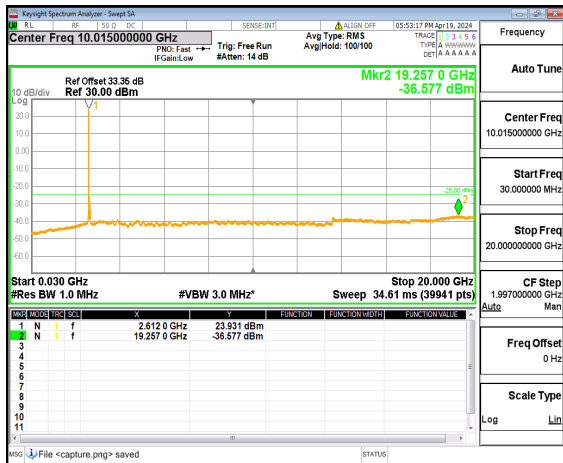

n41 (30MHz-20GHz) 80M DFT-s-OFDM
BPSK Inner_1RB_Left High

n41 (20GHz-27GHz) 80M DFT-s-OFDM
BPSK Inner_1RB_Left High

n41 (30MHz-20GHz) 80M DFT-s-OFDM
BPSK Inner_1RB_Right High

n41 (20GHz-27GHz) 80M DFT-s-OFDM
BPSK Inner_1RB_Right High