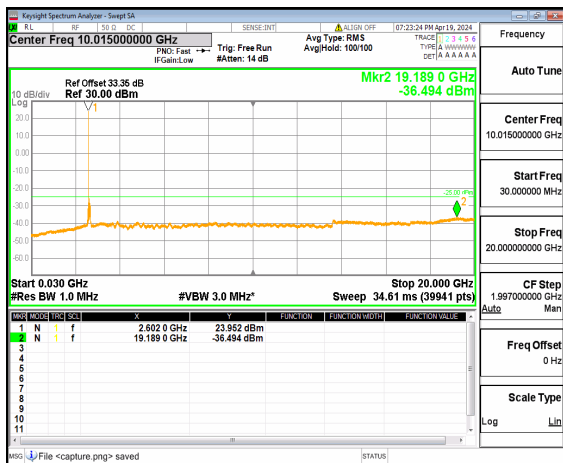

n41 (30MHz-20GHz) 90M DFT-s-OFDM BPSK Inner_1RB_Left High

n41 (20GHz-27GHz) 90M DFT-s-OFDM BPSK Inner_1RB_Left High

n41 (30MHz-20GHz) 90M DFT-s-OFDM BPSK Inner_1RB_Right High

n41 (20GHz-27GHz) 90M DFT-s-OFDM BPSK Inner_1RB_Right High