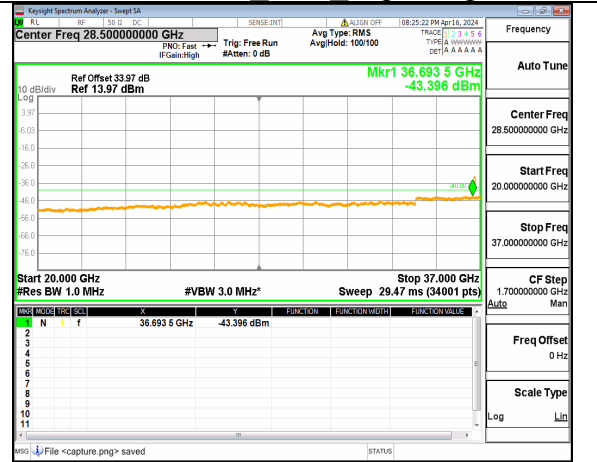

n48 (20GHz-37GHz) 10M DFT-s-OFDM QPSK Inner 1RB Left High