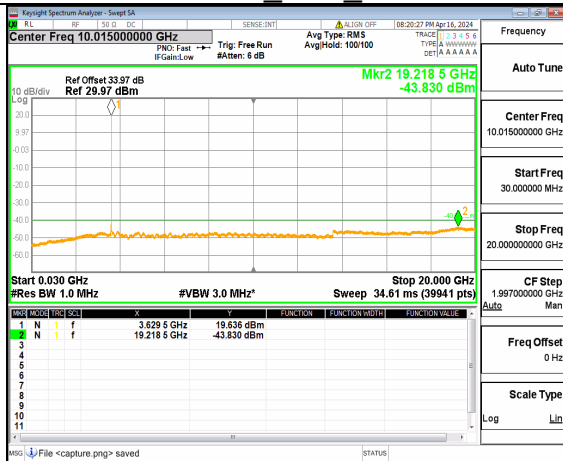

n48 (30MHz-20GHz) 10M DFT-s-OFDM QPSK Inner 1RB Right Mid