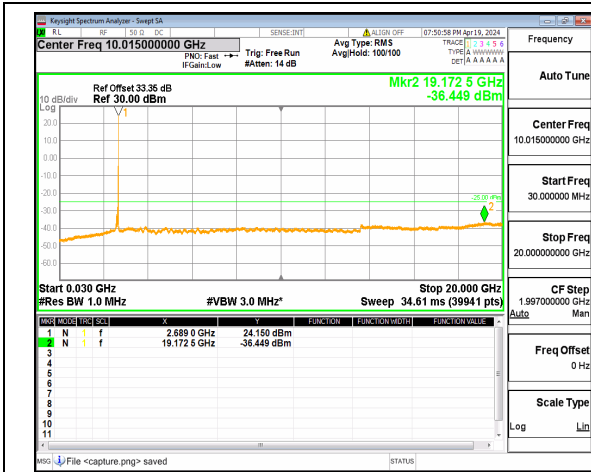

n41 (30MHz-20GHz) 100M DFT-s-OFDM QPSK Inner_1RB_Right High