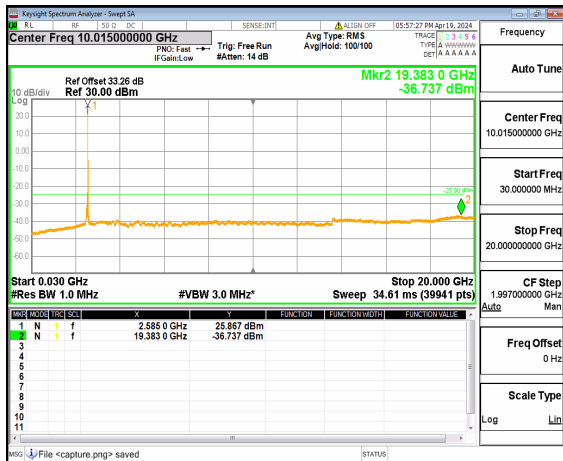

n41 (30MHz-20GHz) 80M DFT-s-OFDM
QPSK Inner_1RB_Left High

n41 (20GHz-27GHz) 80M DFT-s-OFDM
QPSK Inner_1RB_Left High

n41 (30MHz-20GHz) 80M DFT-s-OFDM QPSK Inner_1RB_Right_High

n41 (20GHz-27GHz) 80M DFT-s-OFDM QPSK Inner_1RB_Right_High

n41 (30MHz-20GHz) 90M DFT-s-OFDM BPSK Inner_1RB_Left_Low

n41 (20GHz-27GHz) 90M DFT-s-OFDM BPSK Inner_1RB_Left_Low

n41 (30MHz-20GHz) 90M DFT-s-OFDM BPSK Inner_1RB_Right_Low

n41 (20GHz-27GHz) 90M DFT-s-OFDM BPSK Inner_1RB_Right_Low