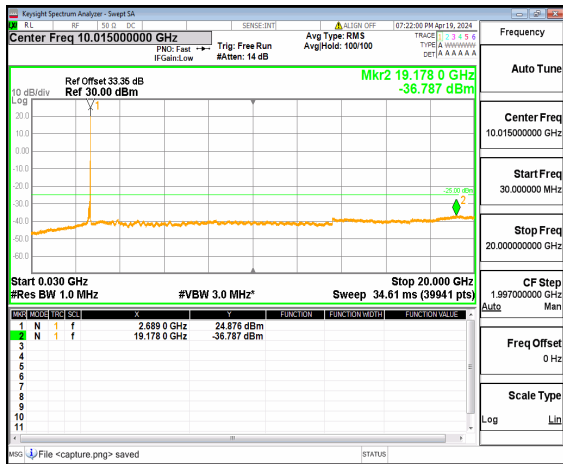

n41 (30MHz-20GHz) 90M DFT-s-OFDM BPSK Inner_1RB_Left High

n41 (20GHz-27GHz) 90M DFT-s-OFDM BPSK Inner_1RB_Left High

n41 (30MHz-20GHz) 90M DFT-s-OFDM BPSK Inner_1RB_Right High

n41 (20GHz-27GHz) 90M DFT-s-OFDM BPSK Inner_1RB_Right High