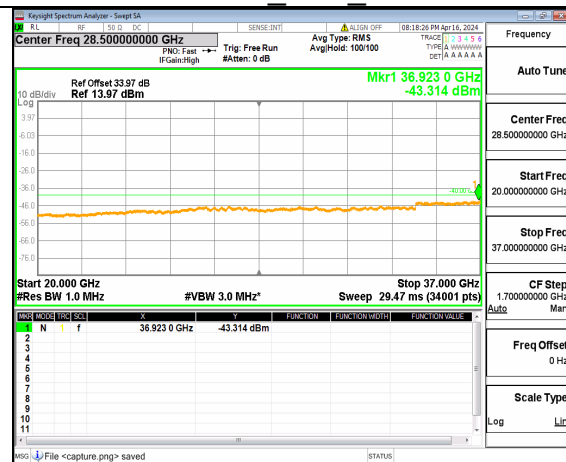

n48 (20GHz-37GHz) 10M DFT-s-OFDM BPSK Inner 1RB Right Mid