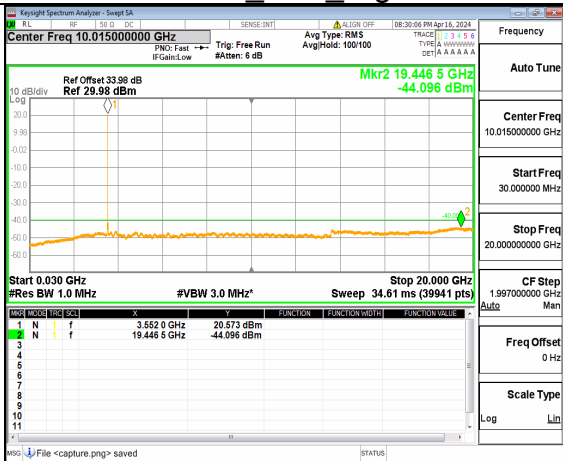

n48 (30MHz-20GHz) 15M DFT-s-OFDM BPSK Inner 1RB Left Low

n48 (20GHz-37GHz) 15M DFT-s-OFDM BPSK Inner 1RB Left Low

n48 (30MHz-20GHz) 15M DFT-s-OFDM BPSK Inner 1RB Right Low

n48 (20GHz-37GHz) 15M DFT-s-OFDM BPSK Inner 1RB Right Low