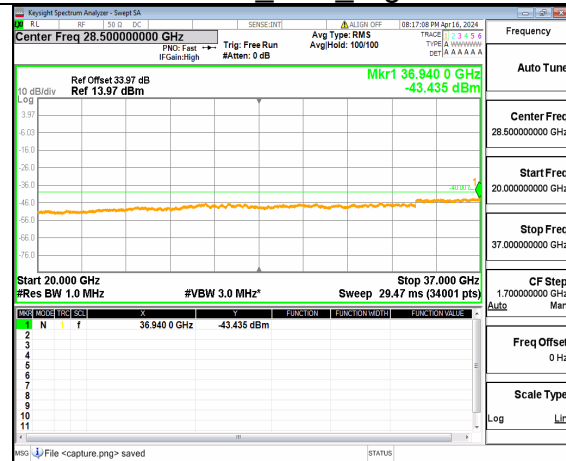

n48 (20GHz-37GHz) 10M DFT-s-OFDM BPSK Inner 1RB Left Mid