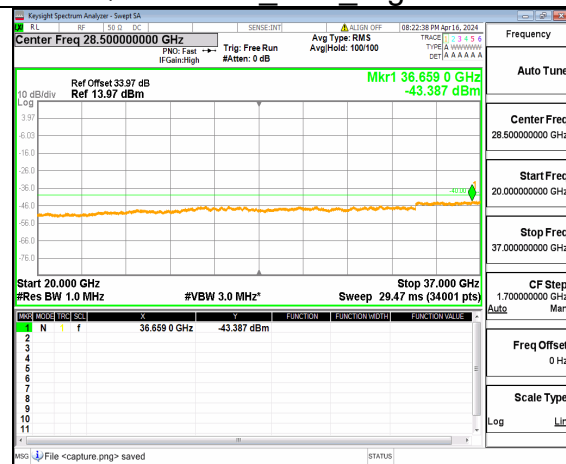

n48 (20GHz-37GHz) 10M DFT-s-OFDM BPSK Inner 1RB Left High