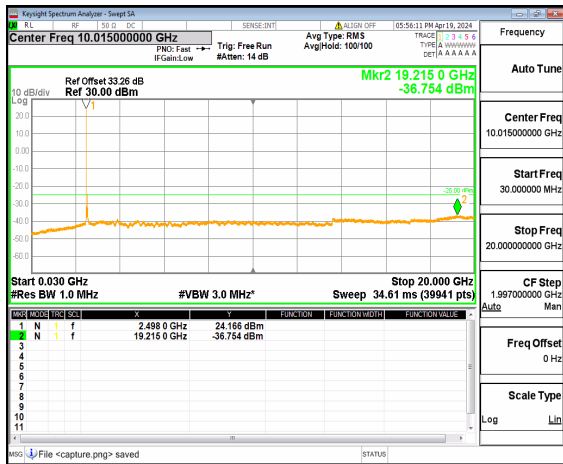

n41 (30MHz-20GHz) 80M DFT-s-OFDM
QPSK Inner_1RB_Left High

n41 (20GHz-27GHz) 80M DFT-s-OFDM
QPSK Inner_1RB_Left High

n41 (30MHz-20GHz) 80M DFT-s-OFDM QPSK Inner_1RB_Right_High

n41 (20GHz-27GHz) 80M DFT-s-OFDM QPSK Inner_1RB_Right_High

n41 (30MHz-20GHz) 90M DFT-s-OFDM BPSK Inner_1RB_Left_Low

n41 (20GHz-27GHz) 90M DFT-s-OFDM BPSK Inner_1RB_Left_Low

n41 (30MHz-20GHz) 90M DFT-s-OFDM BPSK Inner_1RB_Right_Low

n41 (20GHz-27GHz) 90M DFT-s-OFDM BPSK Inner_1RB_Right_Low