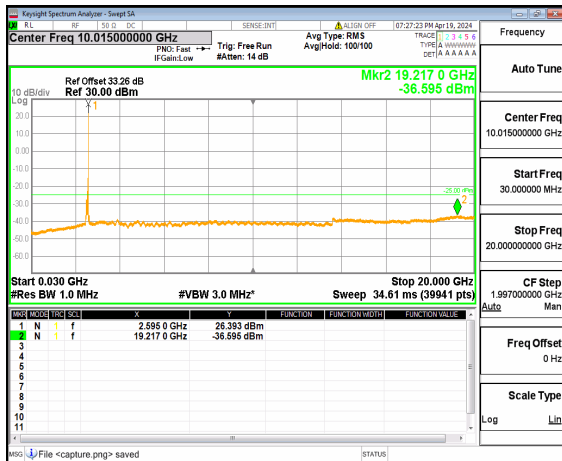

n41 (30MHz-20GHz) 90M DFT-s-OFDM BPSK Inner_1RB_Left High

n41 (20GHz-27GHz) 90M DFT-s-OFDM BPSK Inner_1RB_Left High

n41 (30MHz-20GHz) 90M DFT-s-OFDM BPSK Inner_1RB_Right High

n41 (20GHz-27GHz) 90M DFT-s-OFDM BPSK Inner_1RB_Right High

n41 (30MHz-20GHz) 90M DFT-s-OFDM QPSK Inner_1RB_Left High

n41 (20GHz-27GHz) 90M DFT-s-OFDM QPSK Inner_1RB_Left High

n41 (30MHz-20GHz) 90M DFT-s-OFDM QPSK Inner 1RB Right High

n41 (20GHz-27GHz) 90M DFT-s-OFDM QPSK Inner 1RB Right High

n41 (30MHz-20GHz) 100M DFT-s-OFDM BPSK Inner 1RB Left Low

n41 (20GHz-27GHz) 100M DFT-s-OFDM BPSK Inner 1RB Left Low

n41 (30MHz-20GHz) 100M DFT-s-OFDM BPSK Inner 1RB Right Low

n41 (20GHz-27GHz) 100M DFT-s-OFDM BPSK Inner 1RB Right Low