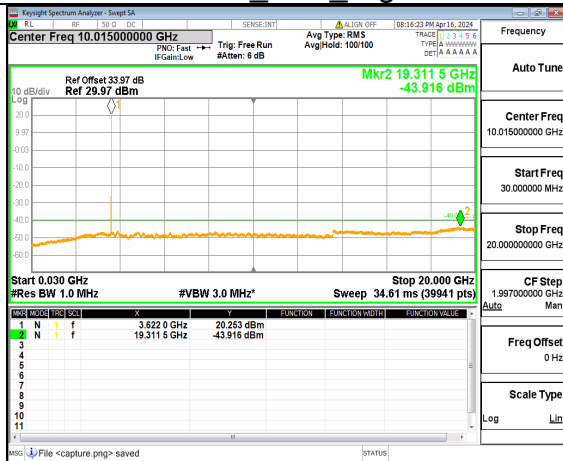

n48 (30MHz-20GHz) 10M DFT-s-OFDM QPSK Inner 1RB Left Low

n48 (20GHz-37GHz) 10M DFT-s-OFDM QPSK Inner 1RB Left Low

n48 (30MHz-20GHz) 10M DFT-s-OFDM QPSK Inner 1RB Right Low

n48 (20GHz-37GHz) 10M DFT-s-OFDM QPSK Inner 1RB Right Low