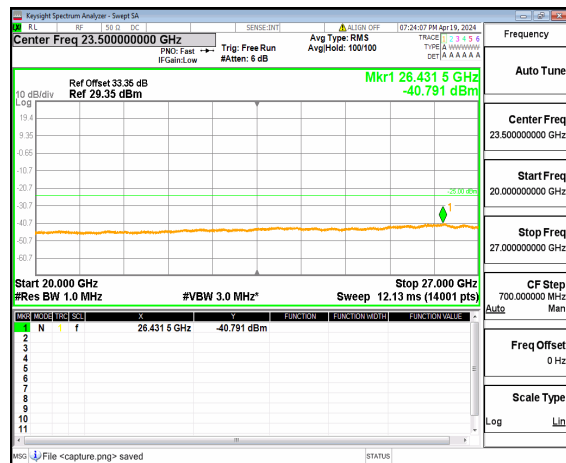

n41 (20GHz-27GHz) 90M DFT-s-OFDM QPSK Inner_1RB_Left High