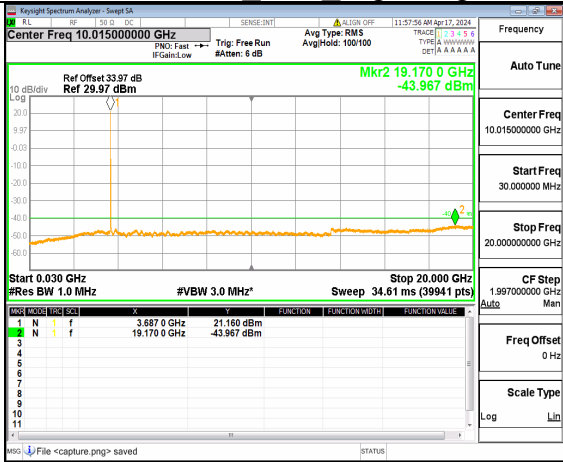

n48 (30MHz-20GHz) 15M DFT-s-OFDM BPSK Inner 1RB Left High

n48 (20GHz-37GHz) 15M DFT-s-OFDM BPSK Inner 1RB Left High

n48 (30MHz-20GHz) 15M DFT-s-OFDM BPSK Inner 1RB Right High

n48 (20GHz-37GHz) 15M DFT-s-OFDM BPSK Inner 1RB Right High