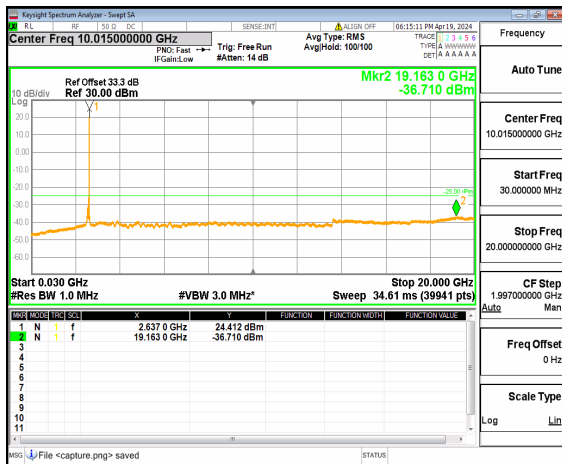

n41 (30MHz-20GHz) 90M DFT-s-OFDM BPSK Inner_1RB_Right Mid