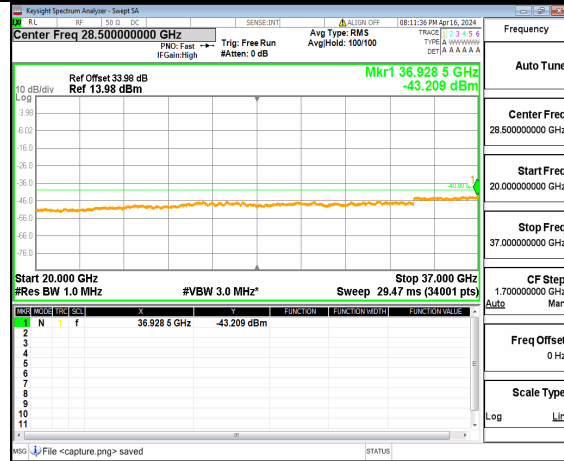

n48 (20GHz-37GHz) 10M DFT-s-OFDM BPSK Inner 1RB Left Low