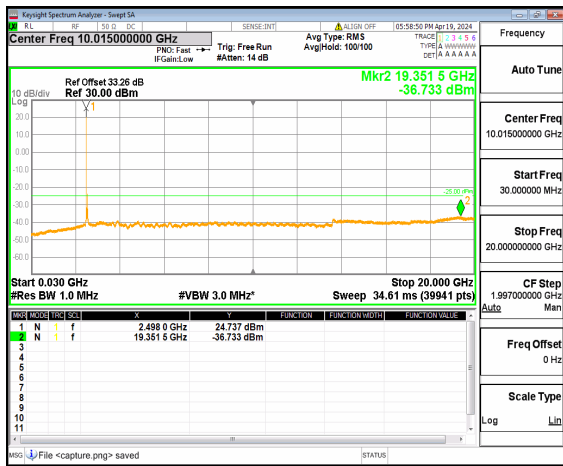

n41 (30MHz-20GHz) 90M DFT-s-OFDM BPSK Inner_1RB_Left_Low

n41 (20GHz-27GHz) 90M DFT-s-OFDM BPSK Inner_1RB_Left_Low

n41 (30MHz-20GHz) 90M DFT-s-OFDM BPSK Inner_1RB_Right_Low

n41 (20GHz-27GHz) 90M DFT-s-OFDM BPSK Inner_1RB_Right_Low