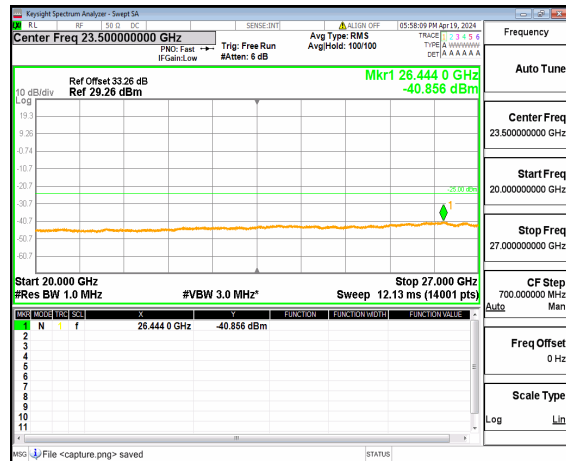

n41 (30MHz-20GHz) 80M DFT-s-OFDM
QPSK Inner_1RB_Left High

n41 (20GHz-27GHz) 80M DFT-s-OFDM
QPSK Inner_1RB_Left High

n41 (30MHz-20GHz) 80M DFT-s-OFDM QPSK Inner_1RB_Right_High

n41 (20GHz-27GHz) 80M DFT-s-OFDM QPSK Inner_1RB_Right_High

n41 (30MHz-20GHz) 90M DFT-s-OFDM BPSK Inner_1RB_Left_Low

n41 (20GHz-27GHz) 90M DFT-s-OFDM BPSK Inner_1RB_Left_Low

n41 (30MHz-20GHz) 90M DFT-s-OFDM BPSK Inner_1RB_Right_Low

n41 (20GHz-27GHz) 90M DFT-s-OFDM BPSK Inner_1RB_Right_Low