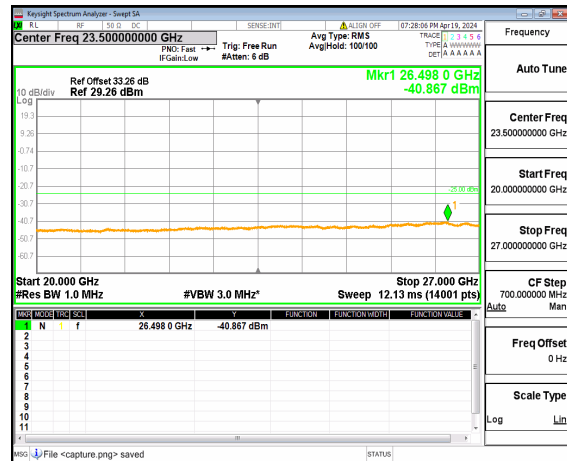

n41 (30MHz-20GHz) 90M DFT-s-OFDM QPSK Inner_1RB_Left High

n41 (20GHz-27GHz) 90M DFT-s-OFDM QPSK Inner_1RB_Left High

n41 (30MHz-20GHz) 90M DFT-s-OFDM QPSK Inner 1RB Right High

n41 (20GHz-27GHz) 90M DFT-s-OFDM QPSK Inner 1RB Right High

n41 (30MHz-20GHz) 100M DFT-s-OFDM BPSK Inner 1RB Left Low

n41 (20GHz-27GHz) 100M DFT-s-OFDM BPSK Inner 1RB Left Low

n41 (30MHz-20GHz) 100M DFT-s-OFDM BPSK Inner 1RB Right Low

n41 (20GHz-27GHz) 100M DFT-s-OFDM BPSK Inner 1RB Right Low