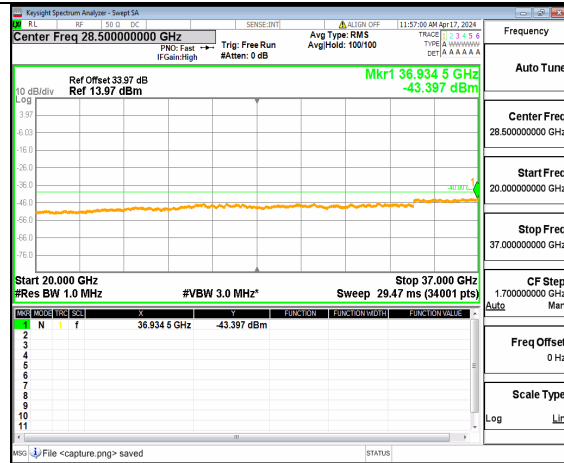

n48 (20GHz-37GHz) 15M DFT-s-OFDM BPSK Inner 1RB Right High