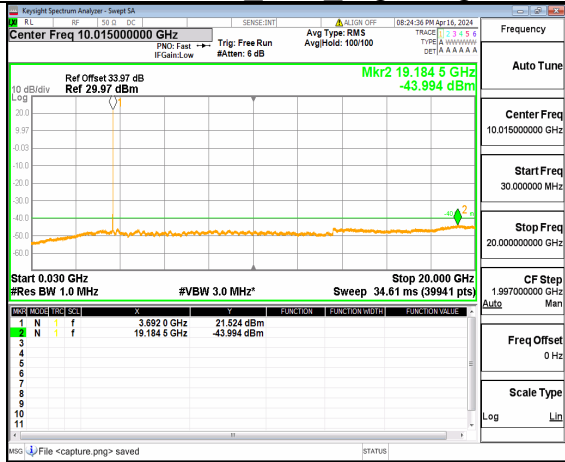

n48 (30MHz-20GHz) 10M DFT-s-OFDM BPSK Inner 1RB Left High

n48 (20GHz-37GHz) 10M DFT-s-OFDM BPSK Inner 1RB Left High

n48 (30MHz-20GHz) 10M DFT-s-OFDM BPSK Inner 1RB Right High

n48 (20GHz-37GHz) 10M DFT-s-OFDM BPSK Inner 1RB Right High