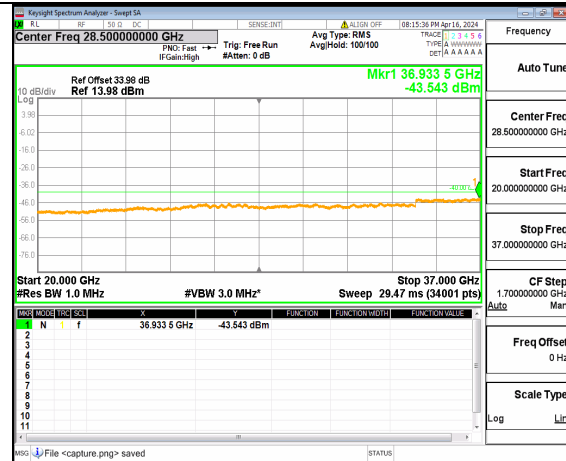

n48 (20GHz-37GHz) 10M DFT-s-OFDM QPSK Inner 1RB Right Low