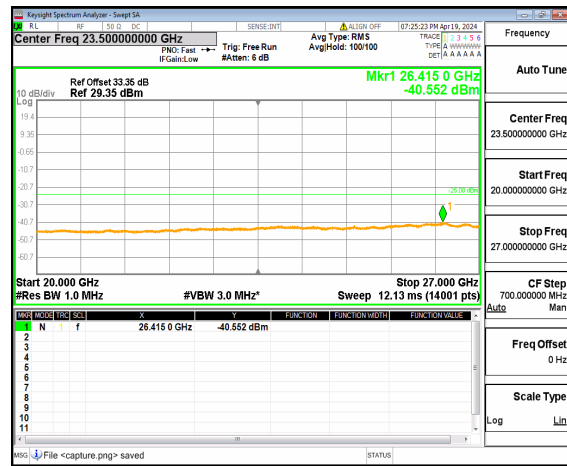

n41 (20GHz-27GHz) 90M DFT-s-OFDM QPSK Inner 1RB Right High