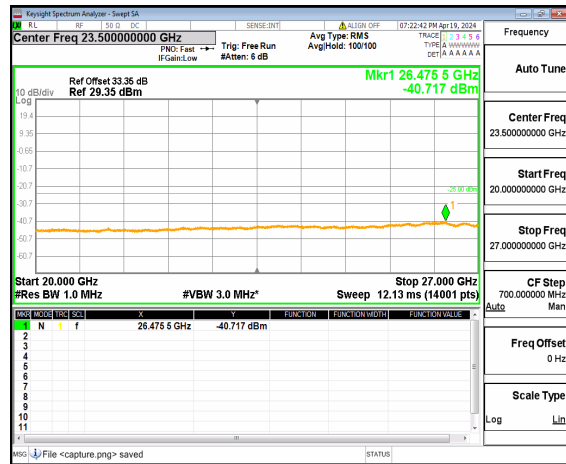

n41 (30MHz-20GHz) 90M DFT-s-OFDM BPSK Inner_1RB_Left High

n41 (20GHz-27GHz) 90M DFT-s-OFDM BPSK Inner_1RB_Left High

n41 (30MHz-20GHz) 90M DFT-s-OFDM BPSK Inner_1RB_Right High

n41 (20GHz-27GHz) 90M DFT-s-OFDM BPSK Inner_1RB_Right High