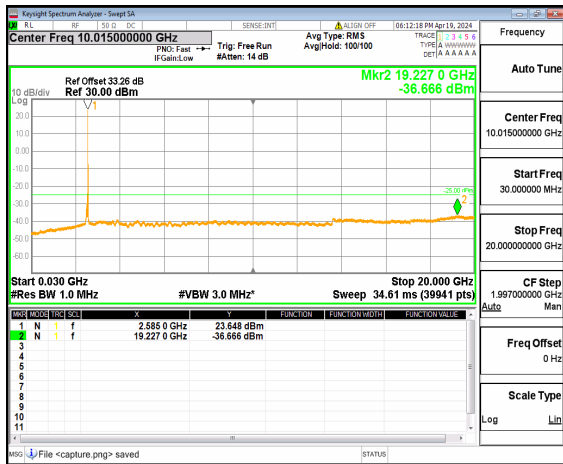

n41 (30MHz-20GHz) 90M DFT-s-OFDM QPSK Inner_1RB_Right Low