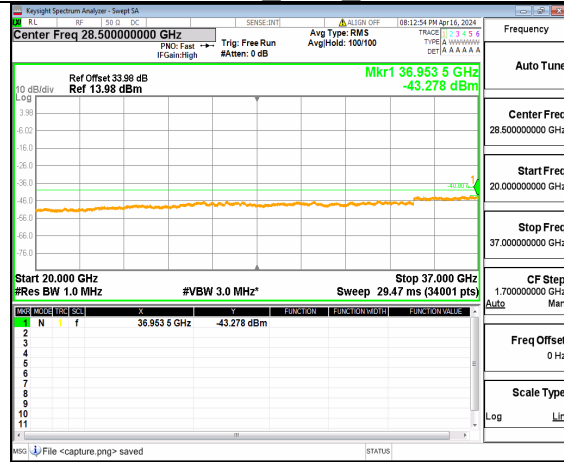

n48 (20GHz-37GHz) 10M DFT-s-OFDM BPSK Inner 1RB Right Low