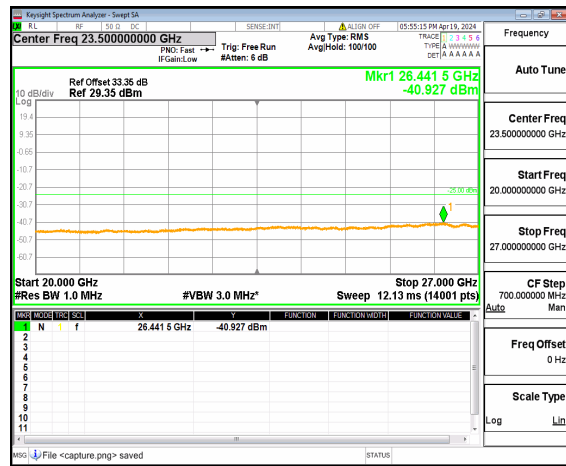

n41 (20GHz-27GHz) 80M DFT-s-OFDM QPSK Inner_1RB_Right_High