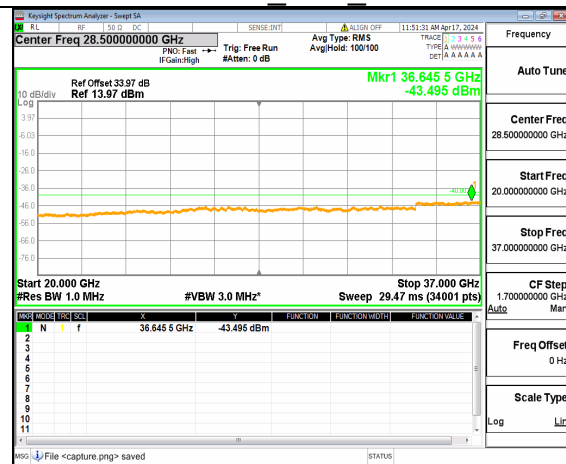

n48 (20GHz-37GHz) 15M DFT-s-OFDM BPSK Inner 1RB Right Mid