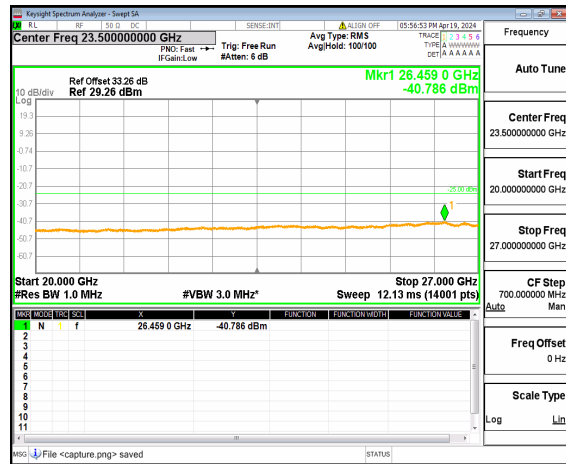

n41 (30MHz-20GHz) 80M DFT-s-OFDM
QPSK Inner_1RB_Left High

n41 (20GHz-27GHz) 80M DFT-s-OFDM
QPSK Inner_1RB_Left High

n41 (30MHz-20GHz) 80M DFT-s-OFDM QPSK Inner_1RB_Right_High

n41 (20GHz-27GHz) 80M DFT-s-OFDM QPSK Inner_1RB_Right_High

n41 (30MHz-20GHz) 90M DFT-s-OFDM BPSK Inner_1RB_Left_Low

n41 (20GHz-27GHz) 90M DFT-s-OFDM BPSK Inner_1RB_Left_Low

n41 (30MHz-20GHz) 90M DFT-s-OFDM BPSK Inner_1RB_Right_Low

n41 (20GHz-27GHz) 90M DFT-s-OFDM BPSK Inner_1RB_Right_Low