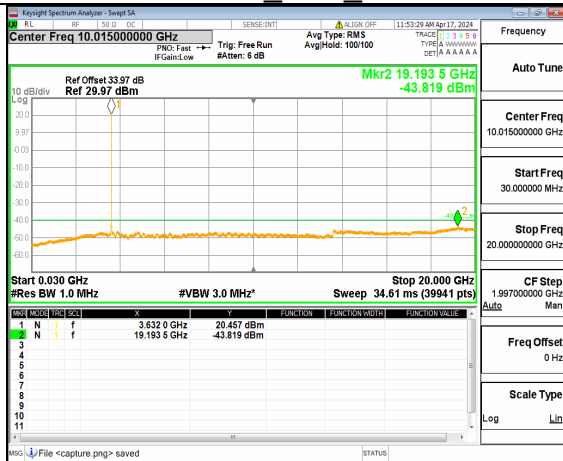

n48 (30MHz-20GHz) 15M DFT-s-OFDM QPSK Inner 1RB Right Mid