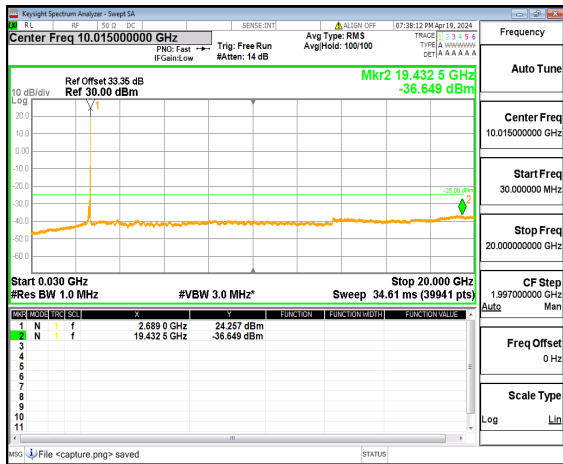

n41 (30MHz-20GHz) 100M DFT-s-OFDM BPSK Inner_1RB_Left High

n41 (20GHz-27GHz) 100M DFT-s-OFDM BPSK Inner_1RB_Left High

n41 (30MHz-20GHz) 100M DFT-s-OFDM BPSK Inner_1RB_Right High

n41 (20GHz-27GHz) 100M DFT-s-OFDM BPSK Inner_1RB_Right High