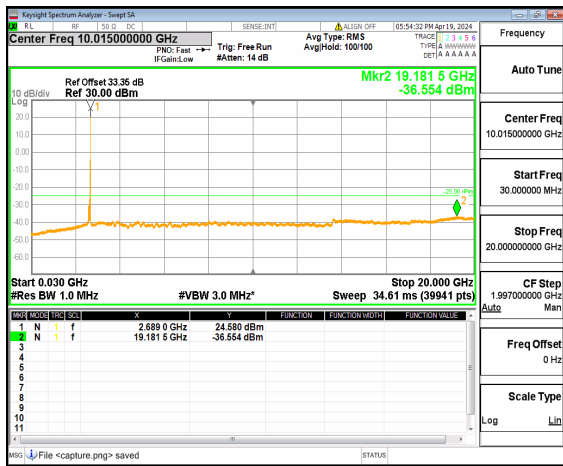

n41 (30MHz-20GHz) 80M DFT-s-OFDM QPSK Inner_1RB_Right_High