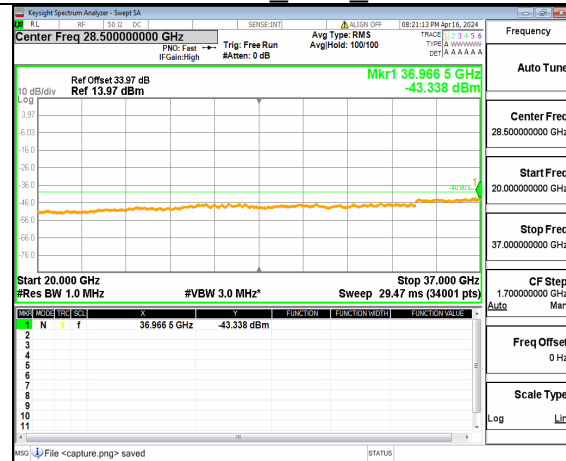

n48 (20GHz-37GHz) 10M DFT-s-OFDM QPSK Inner 1RB Right Mid