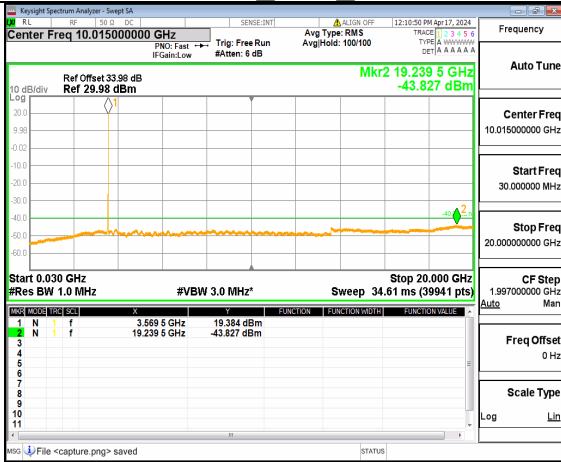

n48 (30MHz-20GHz) 20M DFT-s-OFDM BPSK Inner 1RB Right Low