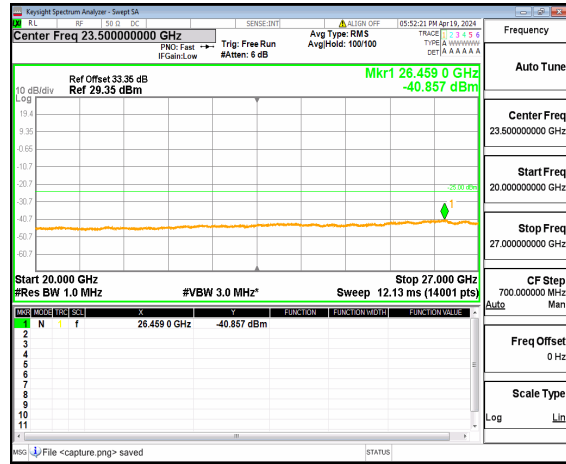

n41 (30MHz-20GHz) 80M DFT-s-OFDM
BPSK Inner_1RB_Left High

n41 (20GHz-27GHz) 80M DFT-s-OFDM
BPSK Inner_1RB_Left High

n41 (30MHz-20GHz) 80M DFT-s-OFDM
BPSK Inner_1RB_Right High

n41 (20GHz-27GHz) 80M DFT-s-OFDM
BPSK Inner_1RB_Right High