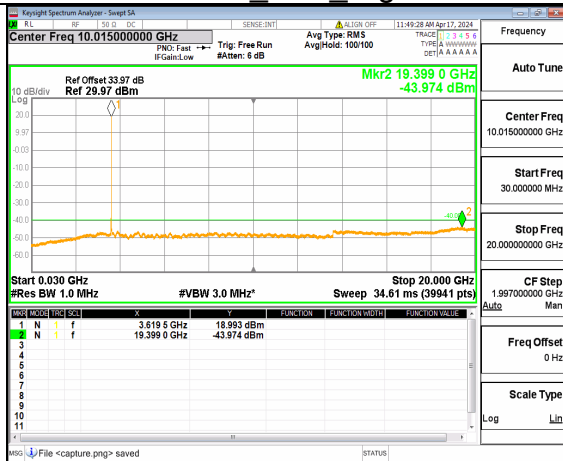

n48 (30MHz-20GHz) 15M DFT-s-OFDM QPSK Inner 1RB Left Low

n48 (20GHz-37GHz) 15M DFT-s-OFDM QPSK Inner 1RB Left Low

n48 (30MHz-20GHz) 15M DFT-s-OFDM QPSK Inner 1RB Right Low

n48 (20GHz-37GHz) 15M DFT-s-OFDM QPSK Inner 1RB Right Low