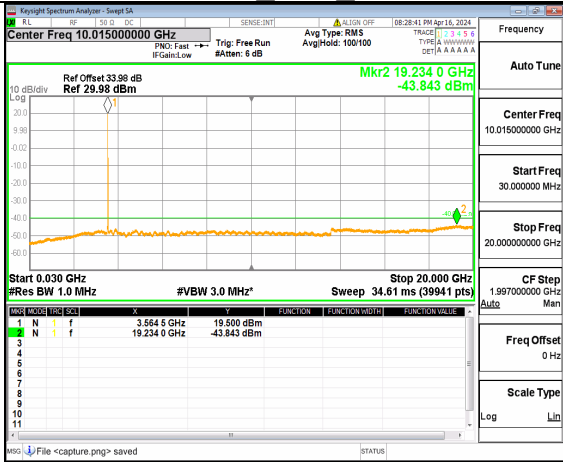

n48 (30MHz-20GHz) 15M DFT-s-OFDM BPSK Inner 1RB Right Low