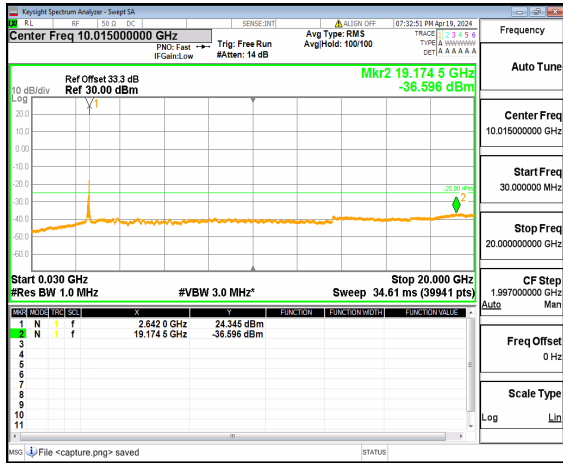

n41 (30MHz-20GHz) 100M DFT-s-OFDM BPSK Inner_1RB_Right Mid