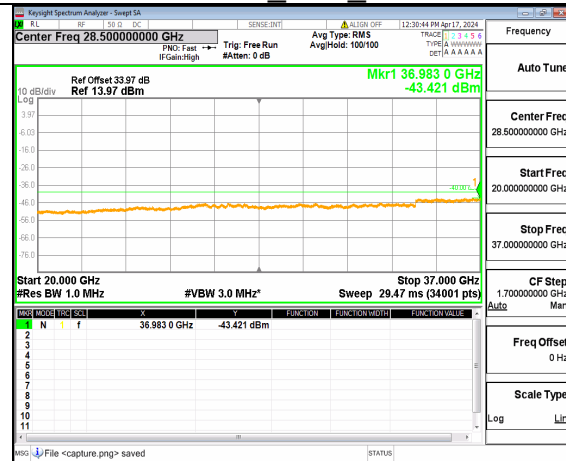

n48 (20GHz-37GHz) 20M DFT-s-OFDM BPSK Inner 1RB Right Mid