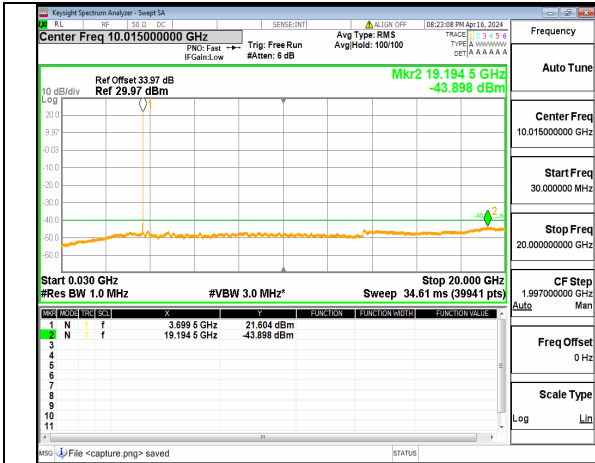

n48 (30MHz-20GHz) 10M DFT-s-OFDM BPSK Inner 1RB Right High