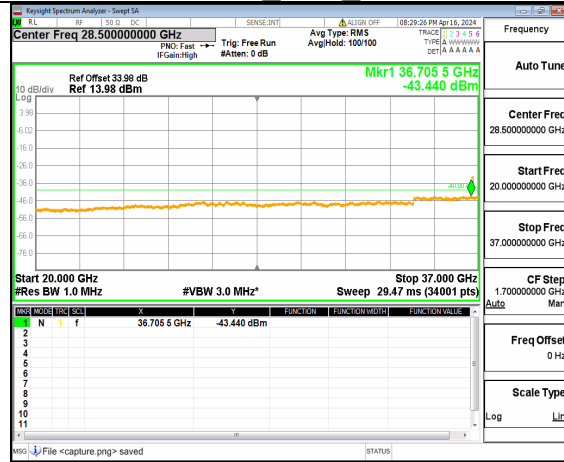

n48 (20GHz-37GHz) 15M DFT-s-OFDM BPSK Inner 1RB Right Low