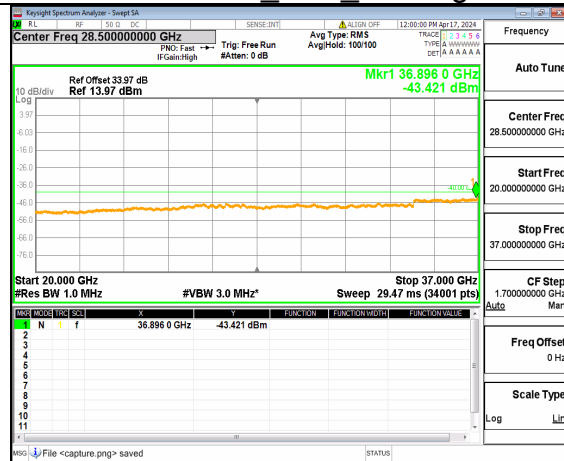

n48 (20GHz-37GHz) 15M DFT-s-OFDM QPSK Inner 1RB Right High