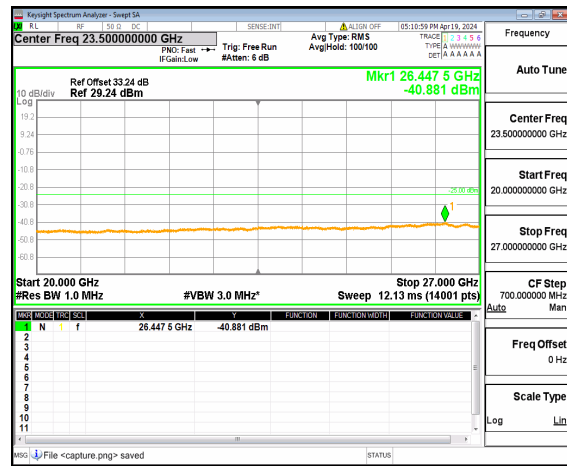

n41 (20GHz-27GHz) 60M DFT-s-OFDM BPSK Inner 1RB Right Low

n41 (20GHz-27GHz) 60M DFT-s-OFDM QPSK Inner_1RB_Left Low