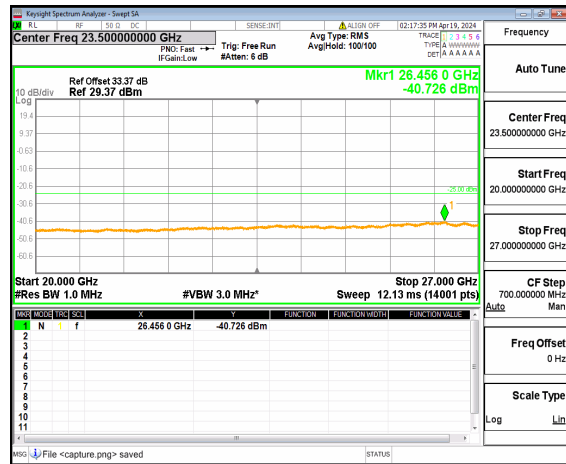

n41 (20GHz-27GHz) 40M DFT-s-OFDM
BPSK Inner_1RB_Left_High

n41 (20GHz-27GHz) 40M DFT-s-OFDM
BPSK Inner_1RB_Right_High