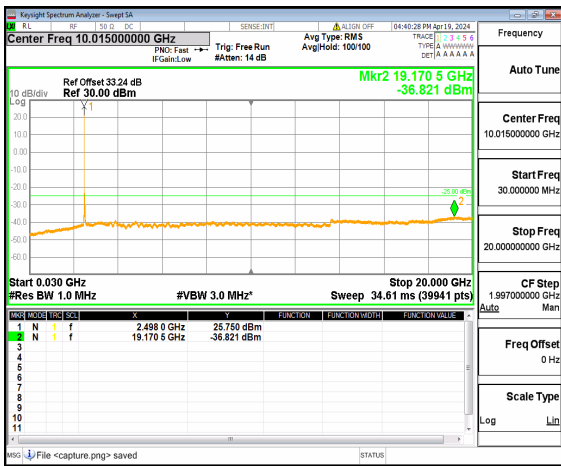

n41 (30MHz-20GHz) 50M DFT-s-OFDM QPSK Inner_1RB_Left Low