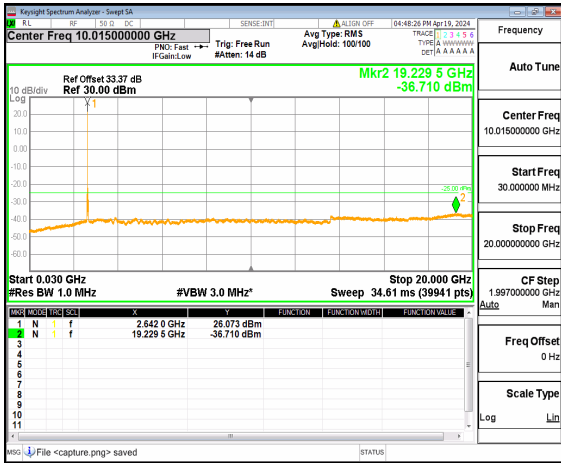

n41 (30MHz-20GHz) 50M DFT-s-OFDM BPSK Inner_1RB_Left_High