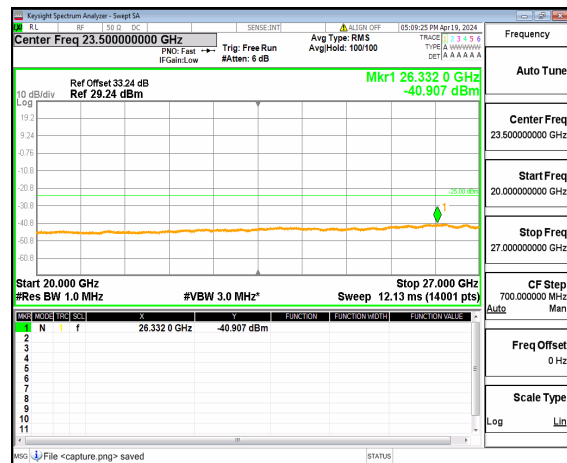

n41 (20GHz-27GHz) 60M DFT-s-OFDM BPSK Inner 1RB Left Low

n41 (20GHz-27GHz) 60M DFT-s-OFDM BPSK Inner 1RB Right Low