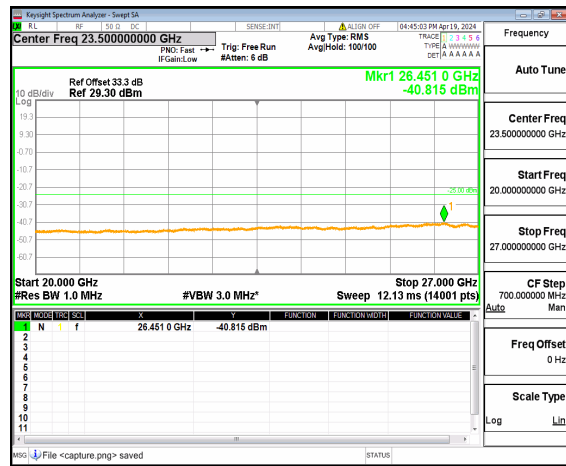

n41 (20GHz-27GHz) 50M DFT-s-OFDM BPSK Inner_1RB_Left Mid

n41 (20GHz-27GHz) 50M DFT-s-OFDM
BPSK Inner_1RB_Right Mid