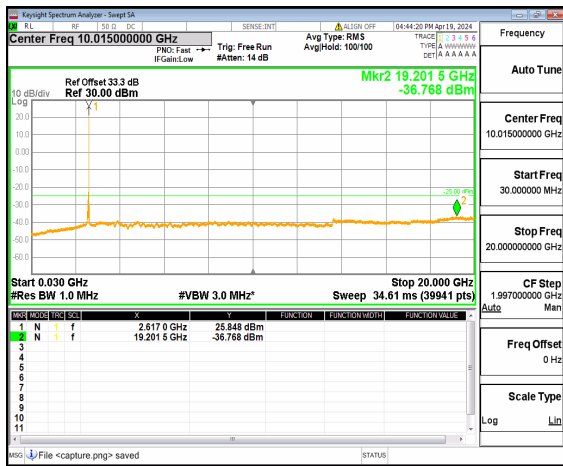

n41 (30MHz-20GHz) 50M DFT-s-OFDM QPSK Inner_1RB_Right Low

n41 (20GHz-27GHz) 50M DFT-s-OFDM QPSK Inner_1RB_Right Low

n41 (30MHz-20GHz) 50M DFT-s-OFDM BPSK Inner_1RB_Left Mid

n41 (20GHz-27GHz) 50M DFT-s-OFDM BPSK Inner_1RB_Left Mid