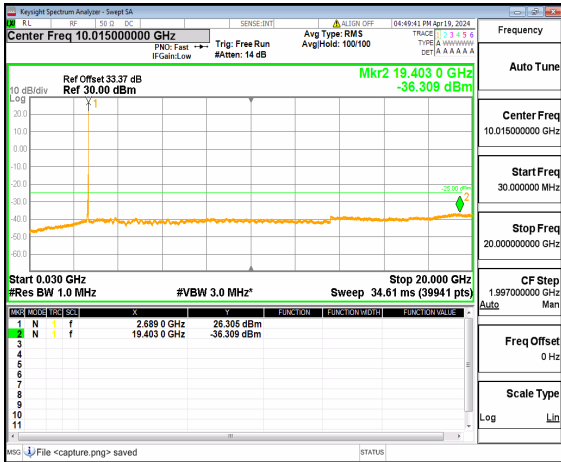

n41 (30MHz-20GHz) 50M DFT-s-OFDM
QPSK Inner_1RB_Right Mid

n41 (20GHz-27GHz) 50M DFT-s-OFDM
QPSK Inner_1RB_Right Mid

n41 (30MHz-20GHz) 50M DFT-s-OFDM BPSK Inner_1RB_Left_High

n41 (20GHz-27GHz) 50M DFT-s-OFDM BPSK Inner_1RB_Left_High