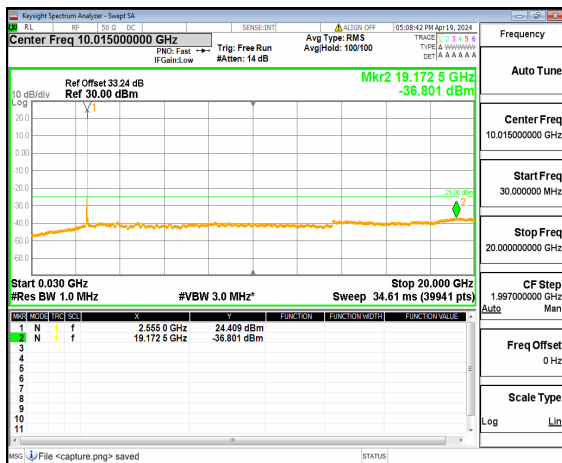

n41 (30MHz-20GHz) 50M DFT-s-OFDM QPSK Inner 1RB Right High

n41 (20GHz-27GHz) 50M DFT-s-OFDM QPSK Inner 1RB Right High

n41 (30MHz-20GHz) 60M DFT-s-OFDM BPSK Inner 1RB Left Low

n41 (20GHz-27GHz) 60M DFT-s-OFDM BPSK Inner 1RB Left Low