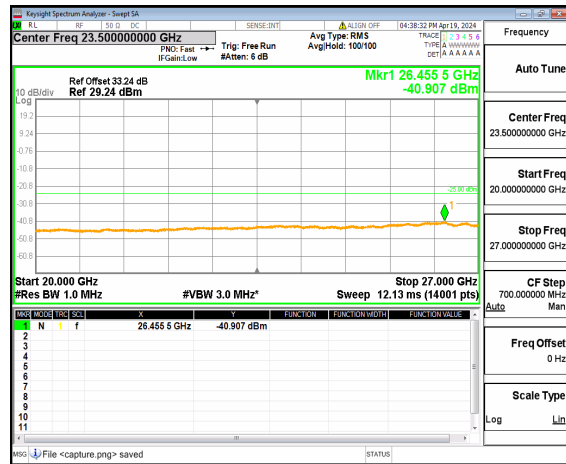

n41 (20GHz-27GHz) 40M DFT-s-OFDM QPSK Inner_1RB_Right_High

n41 (20GHz-27GHz) 50M DFT-s-OFDM BPSK Inner_1RB_Left_Low