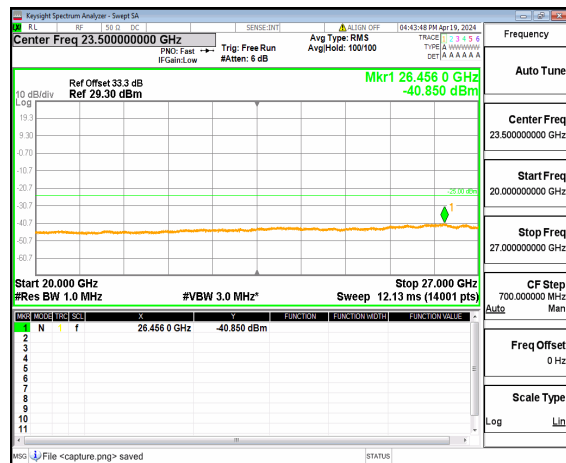

n41 (20GHz-27GHz) 50M DFT-s-OFDM QPSK Inner_1RB_Right Low

n41 (20GHz-27GHz) 50M DFT-s-OFDM BPSK Inner_1RB_Left Mid