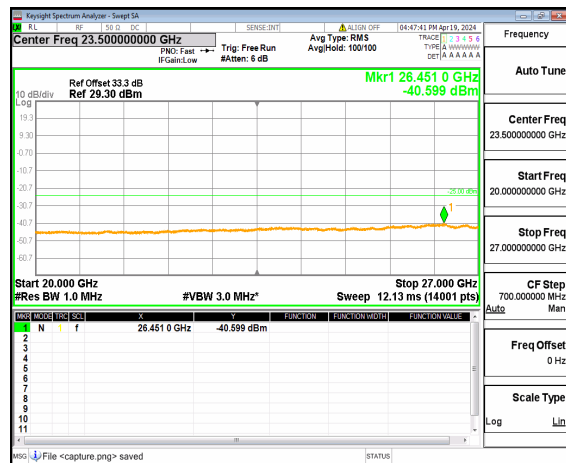

n41 (20GHz-27GHz) 50M DFT-s-OFDM
QPSK Inner_1RB_Left Mid

n41 (20GHz-27GHz) 50M DFT-s-OFDM
QPSK Inner_1RB_Right Mid