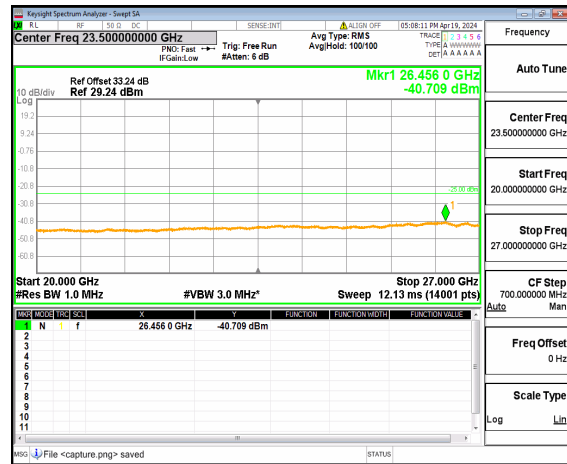

n41 (20GHz-27GHz) 50M DFT-s-OFDM QPSK Inner 1RB Right High

n41 (20GHz-27GHz) 60M DFT-s-OFDM BPSK Inner 1RB Left Low