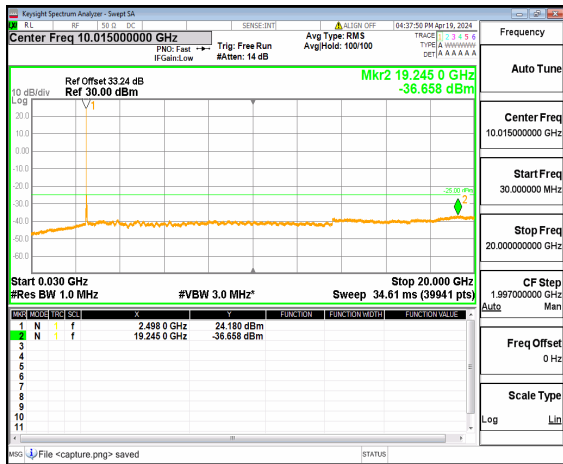

n41 (30MHz-20GHz) 40M DFT-s-OFDM QPSK Inner_1RB_Right_High

n41 (30MHz-20GHz) 50M DFT-s-OFDM BPSK Inner_1RB_Left_Low