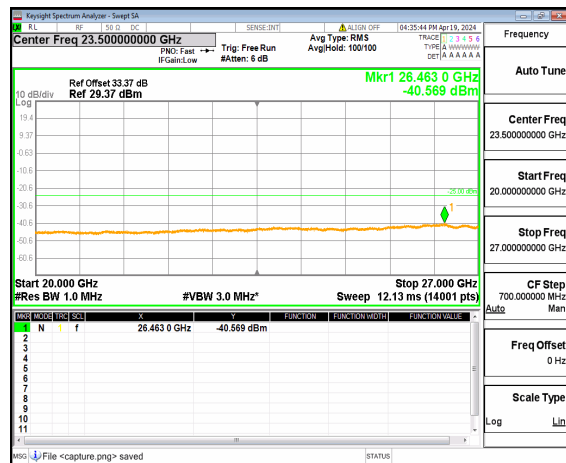

n41 (20GHz-27GHz) 40M DFT-s-OFDM
BPSK Inner_1RB_Right_High

n41 (20GHz-27GHz) 40M DFT-s-OFDM
QPSK Inner_1RB_Left_High