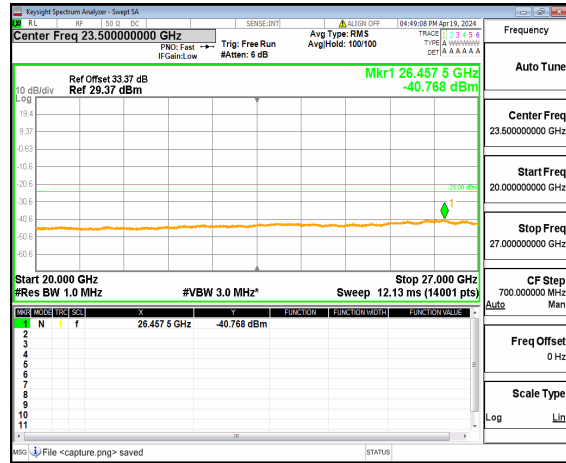

n41 (20GHz-27GHz) 50M DFT-s-OFDM
QPSK Inner_1RB_Right Mid

n41 (20GHz-27GHz) 50M DFT-s-OFDM BPSK Inner_1RB_Left_High