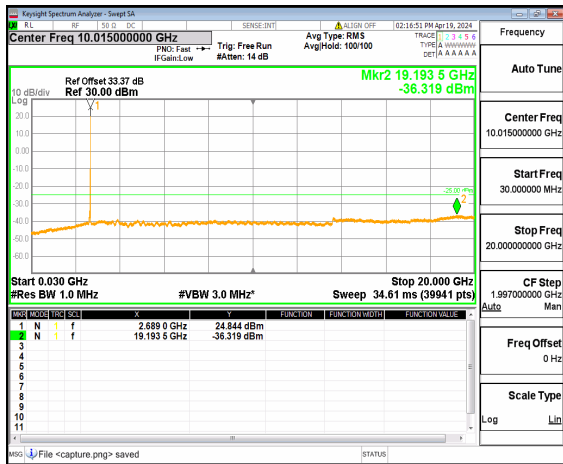

n41 (30MHz-20GHz) 40M DFT-s-OFDM
QPSK Inner_1RB_Right Mid

n41 (20GHz-27GHz) 40M DFT-s-OFDM
QPSK Inner_1RB_Right Mid

n41 (30MHz-20GHz) 40M DFT-s-OFDM
BPSK Inner_1RB_Left_High

n41 (20GHz-27GHz) 40M DFT-s-OFDM
BPSK Inner_1RB_Left_High