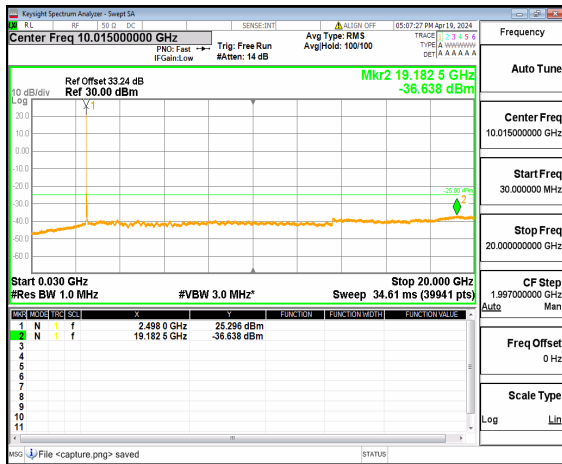

n41 (30MHz-20GHz) 50M DFT-s-OFDM QPSK Inner 1RB Right High

n41 (30MHz-20GHz) 60M DFT-s-OFDM BPSK Inner 1RB Left Low