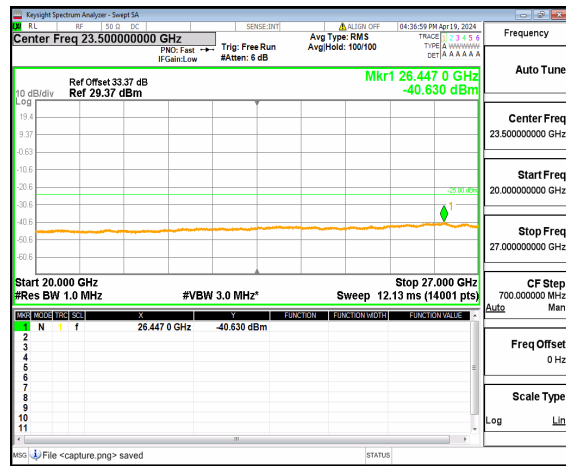

n41 (20GHz-27GHz) 40M DFT-s-OFDM
QPSK Inner_1RB_Left_High

n41 (20GHz-27GHz) 40M DFT-s-OFDM QPSK Inner_1RB_Right_High