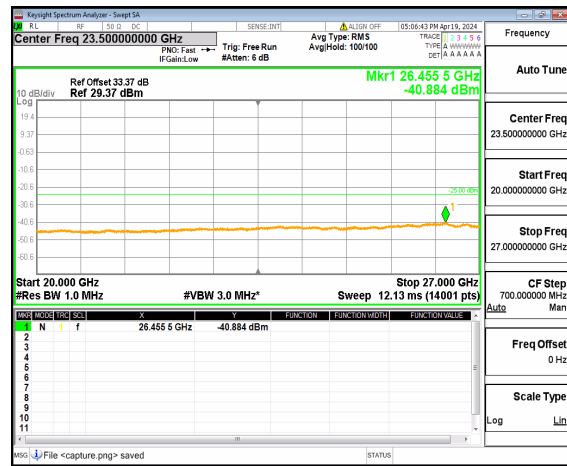

n41 (20GHz-27GHz) 50M DFT-s-OFDM QPSK Inner_1RB_Left_High

n41 (20GHz-27GHz) 50M DFT-s-OFDM QPSK Inner 1RB Right High