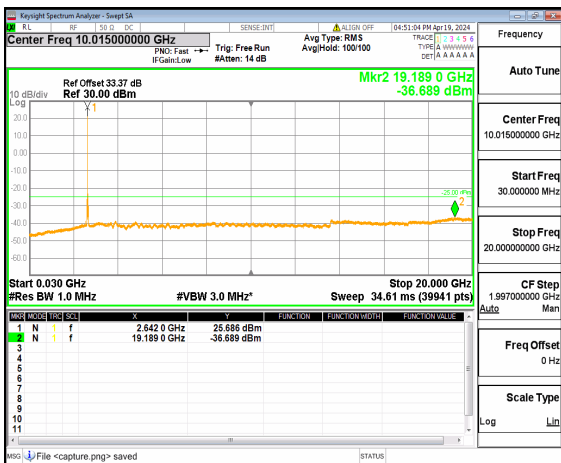

n41 (30MHz-20GHz) 50M DFT-s-OFDM BPSK Inner_1RB_Right_High

n41 (30MHz-20GHz) 50M DFT-s-OFDM QPSK Inner_1RB_Left_High