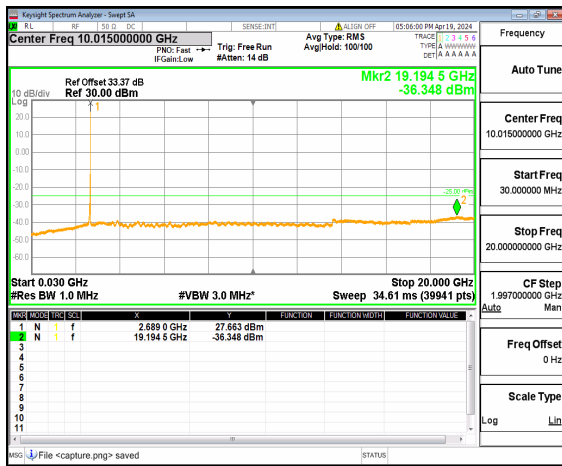

n41 (30MHz-20GHz) 50M DFT-s-OFDM BPSK Inner_1RB_Right_High

n41 (20GHz-27GHz) 50M DFT-s-OFDM BPSK Inner_1RB_Right_High

n41 (30MHz-20GHz) 50M DFT-s-OFDM QPSK Inner_1RB_Left_High

n41 (20GHz-27GHz) 50M DFT-s-OFDM QPSK Inner_1RB_Left_High