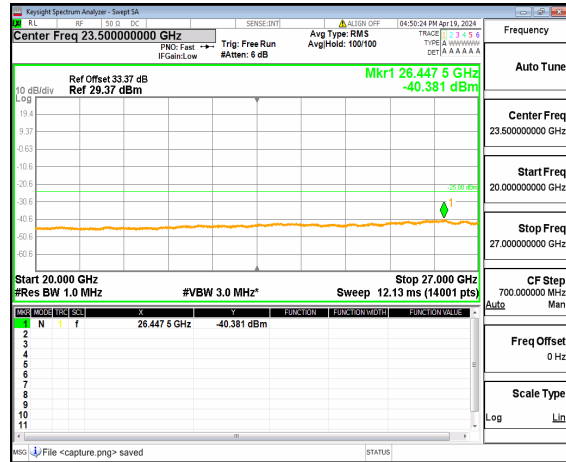

n41 (20GHz-27GHz) 50M DFT-s-OFDM BPSK Inner_1RB_Left_High

n41 (20GHz-27GHz) 50M DFT-s-OFDM BPSK Inner_1RB_Right_High