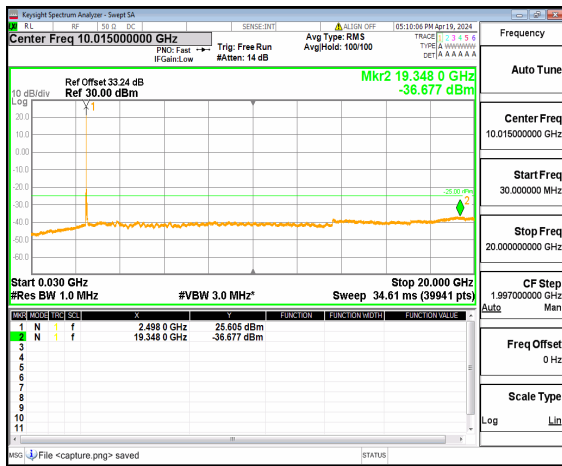

n41 (30MHz-20GHz) 60M DFT-s-OFDM QPSK Inner_1RB_Left Low