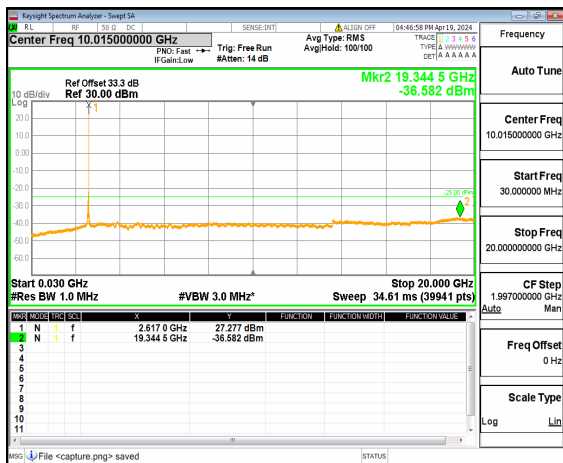

n41 (30MHz-20GHz) 50M DFT-s-OFDM
BPSK Inner_1RB_Right Mid

n41 (20GHz-27GHz) 50M DFT-s-OFDM
BPSK Inner_1RB_Right Mid

n41 (30MHz-20GHz) 50M DFT-s-OFDM
QPSK Inner_1RB_Left Mid

n41 (20GHz-27GHz) 50M DFT-s-OFDM
QPSK Inner_1RB_Left Mid