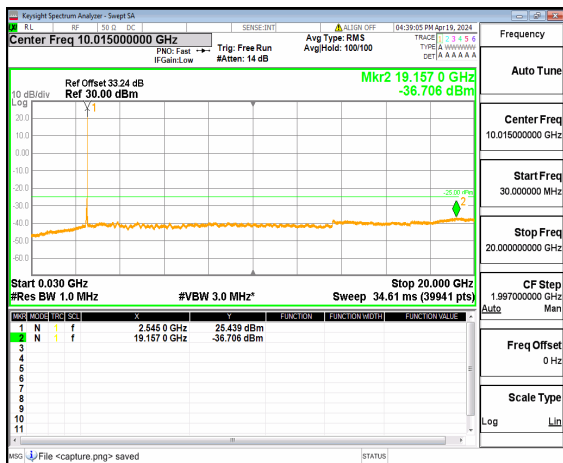

n41 (30MHz-20GHz) 40M DFT-s-OFDM QPSK Inner_1RB_Right_High

n41 (20GHz-27GHz) 40M DFT-s-OFDM QPSK Inner_1RB_Right_High

n41 (30MHz-20GHz) 50M DFT-s-OFDM BPSK Inner_1RB_Left_Low

n41 (20GHz-27GHz) 50M DFT-s-OFDM BPSK Inner_1RB_Left_Low