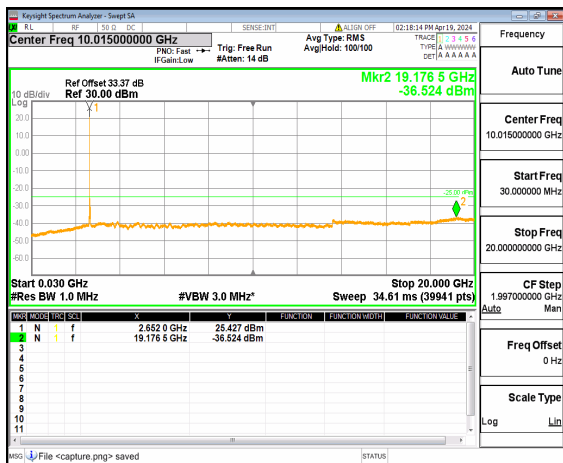

n41 (30MHz-20GHz) 40M DFT-s-OFDM
BPSK Inner_1RB_Right_High

n41 (30MHz-20GHz) 40M DFT-s-OFDM
QPSK Inner_1RB_Left_High