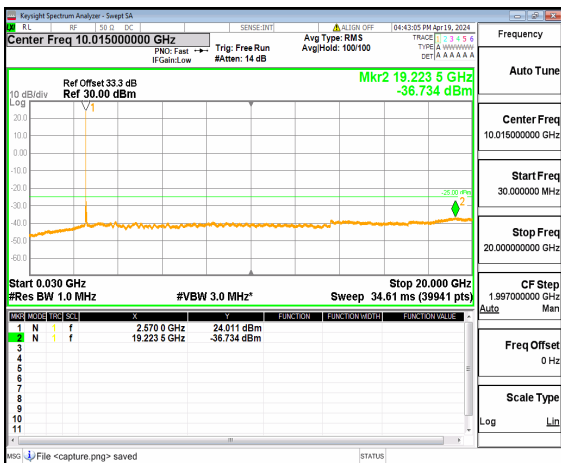

n41 (30MHz-20GHz) 50M DFT-s-OFDM QPSK Inner_1RB_Right Low

n41 (30MHz-20GHz) 50M DFT-s-OFDM BPSK Inner_1RB_Left Mid