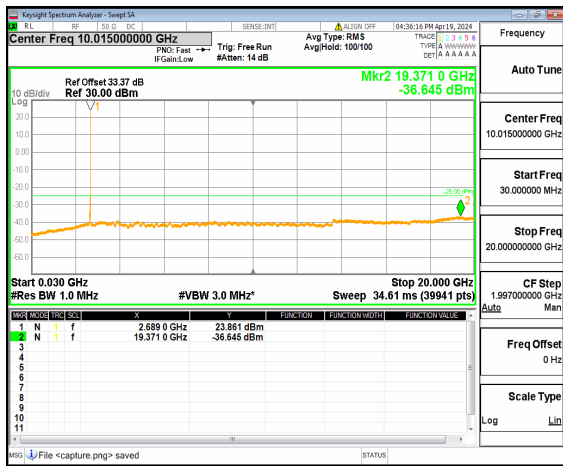

n41 (30MHz-20GHz) 40M DFT-s-OFDM
BPSK Inner_1RB_Right_High

n41 (20GHz-27GHz) 40M DFT-s-OFDM
BPSK Inner_1RB_Right_High

n41 (30MHz-20GHz) 40M DFT-s-OFDM
QPSK Inner_1RB_Left_High

n41 (20GHz-27GHz) 40M DFT-s-OFDM
QPSK Inner_1RB_Left_High