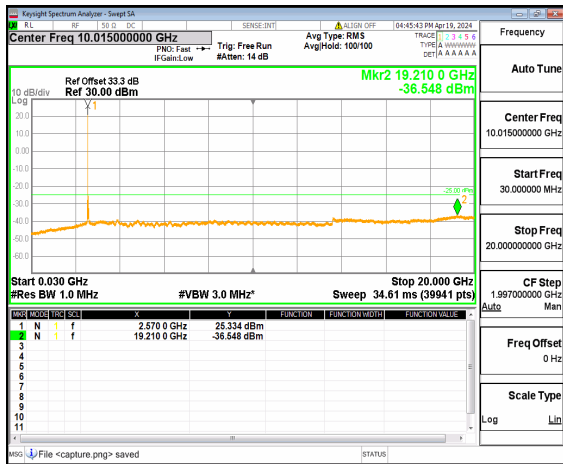

n41 (30MHz-20GHz) 50M DFT-s-OFDM
BPSK Inner_1RB_Right Mid

n41 (30MHz-20GHz) 50M DFT-s-OFDM
QPSK Inner_1RB_Left Mid