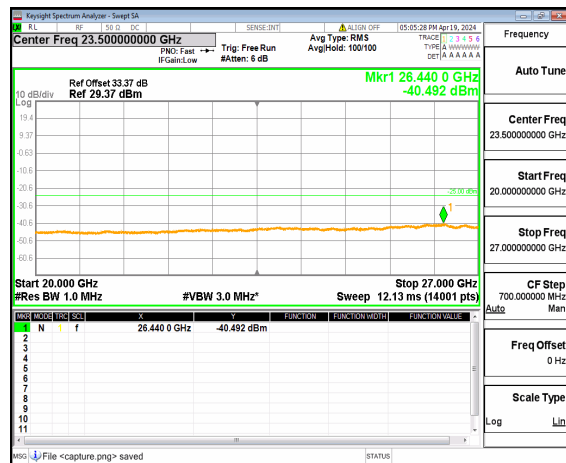

n41 (20GHz-27GHz) 50M DFT-s-OFDM BPSK Inner_1RB_Right_High

n41 (20GHz-27GHz) 50M DFT-s-OFDM QPSK Inner_1RB_Left_High