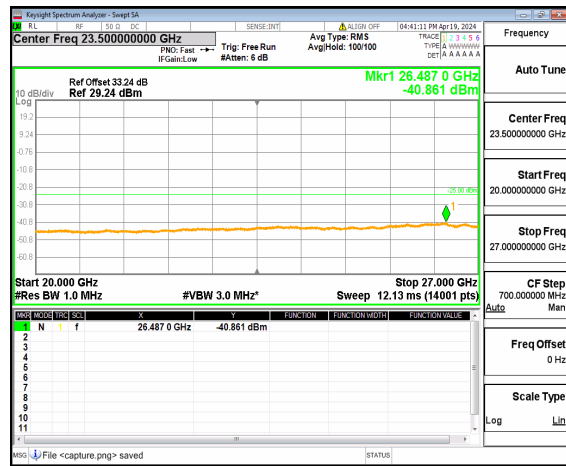

n41 (20GHz-27GHz) 50M DFT-s-OFDM BPSK Inner_1RB_Right_Low

n41 (20GHz-27GHz) 50M DFT-s-OFDM QPSK Inner_1RB_Left Low