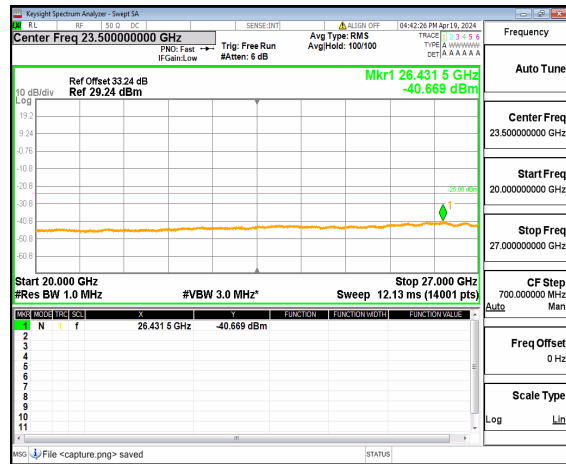

n41 (20GHz-27GHz) 50M DFT-s-OFDM QPSK Inner_1RB_Left Low

n41 (20GHz-27GHz) 50M DFT-s-OFDM QPSK Inner_1RB_Right Low