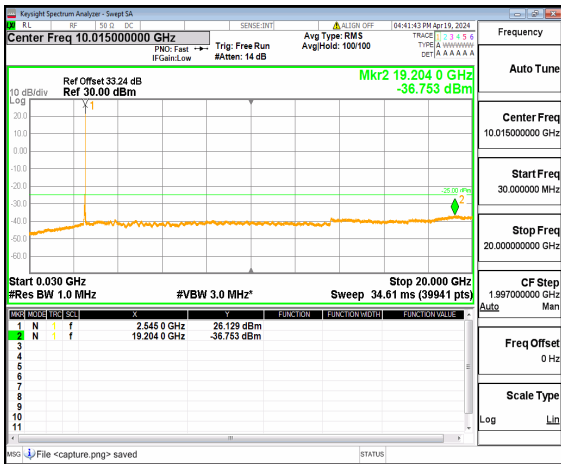

n41 (30MHz-20GHz) 50M DFT-s-OFDM BPSK Inner_1RB_Right_Low

n41 (20GHz-27GHz) 50M DFT-s-OFDM BPSK Inner_1RB_Right_Low

n41 (30MHz-20GHz) 50M DFT-s-OFDM QPSK Inner_1RB_Left Low

n41 (20GHz-27GHz) 50M DFT-s-OFDM QPSK Inner_1RB_Left Low