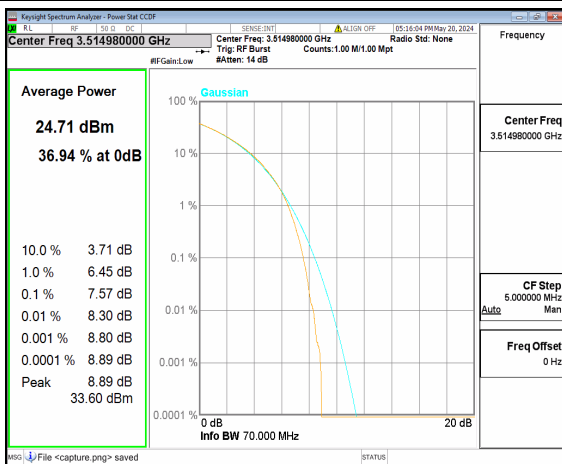

n77(3450-3550MHz) 70M CP-OFDM QPSK  
Outer\_Full Mid

n77(3450-3550MHz) 70M CP-OFDM 256QAM  
Outer\_Full Mid

n77(3450-3550MHz) 70M DFT-s-OFDM BPSK  
Outer\_Full High

n77(3450-3550MHz) 70M DFT-s-OFDM  
256QAM Outer\_Full High