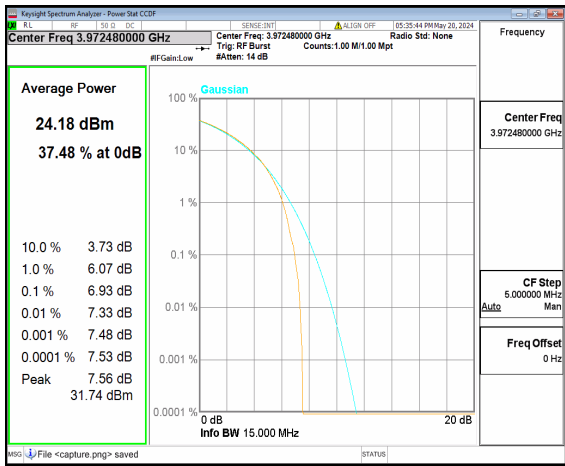

n77(3700-3980MHz) 15M CP-OFDM QPSK  
Outer\_Full Mid

n77(3700-3980MHz) 15M CP-OFDM 256QAM  
Outer\_Full Mid

n77(3700-3980MHz) 15M DFT-s-OFDM BPSK Outer\_Full High

n77(3700-3980MHz) 15M DFT-s-OFDM 256QAM Outer\_Full High