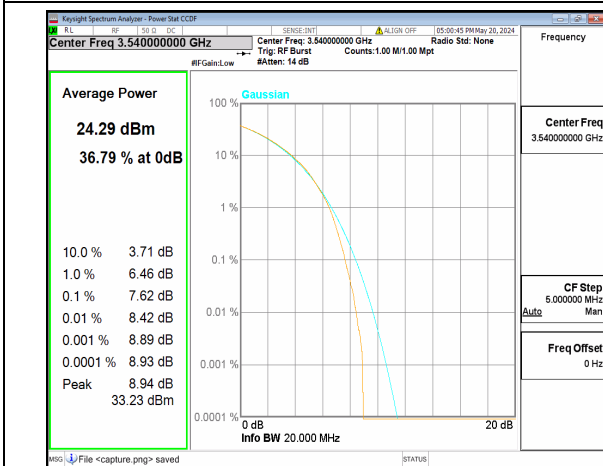

n77(3450-3550MHz) 20M CP-OFDM QPSK  
Outer\_Full Mid

n77(3450-3550MHz) 20M CP-OFDM 256QAM  
Outer\_Full Mid

n77(3450-3550MHz) 20M DFT-s-OFDM BPSK  
Outer\_Full High

n77(3450-3550MHz) 20M DFT-s-OFDM  
256QAM Outer\_Full High