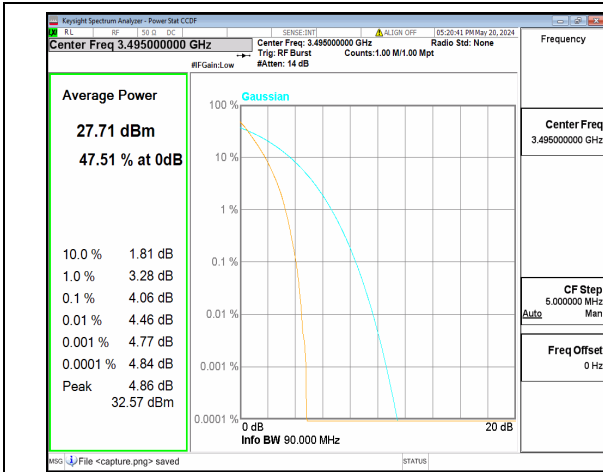

n77(3450-3550MHz) 90M DFT-s-OFDM BPSK
Outer_Full Low