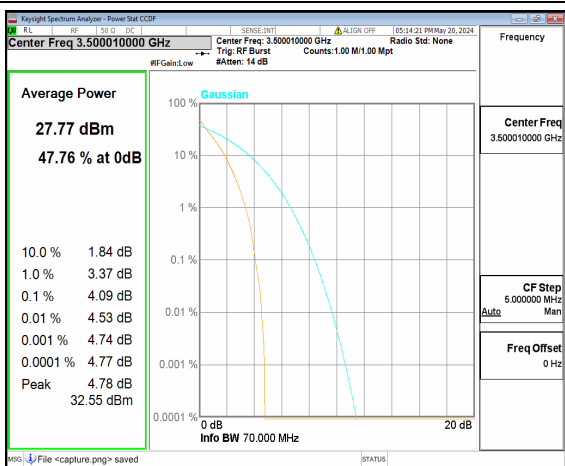

n77(3450-3550MHz) 70M CP-OFDM QPSK
Outer_Full Low

n77(3450-3550MHz) 70M DFT-s-OFDM BPSK
Outer_Full Mid