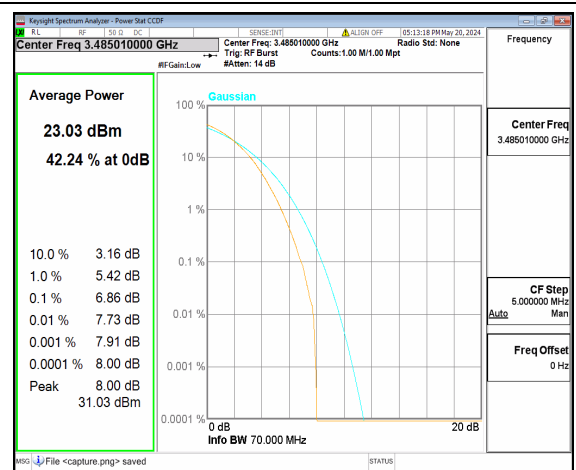

n77(3450-3550MHz) 60M CP-OFDM 256QAM
Outer_Full High

n77(3450-3550MHz) 70M DFT-s-OFDM
256QAM Outer_Full Low