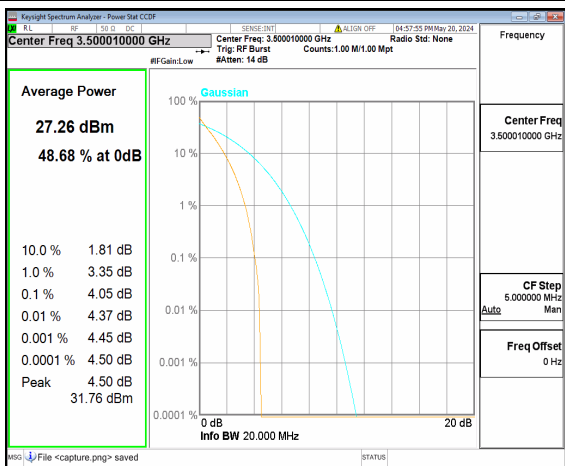

n77(3450-3550MHz) 20M CP-OFDM QPSK
Outer_Full Low

n77(3450-3550MHz) 20M DFT-s-OFDM BPSK
Outer_Full Mid