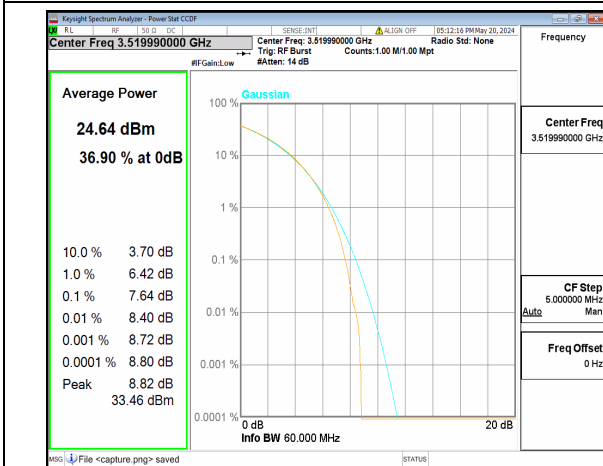

n77(3450-3550MHz) 60M CP-OFDM QPSK  
Outer\_Full Mid

n77(3450-3550MHz) 60M CP-OFDM 256QAM  
Outer\_Full Mid

n77(3450-3550MHz) 60M DFT-s-OFDM BPSK  
Outer\_Full High

n77(3450-3550MHz) 60M DFT-s-OFDM  
256QAM Outer\_Full High