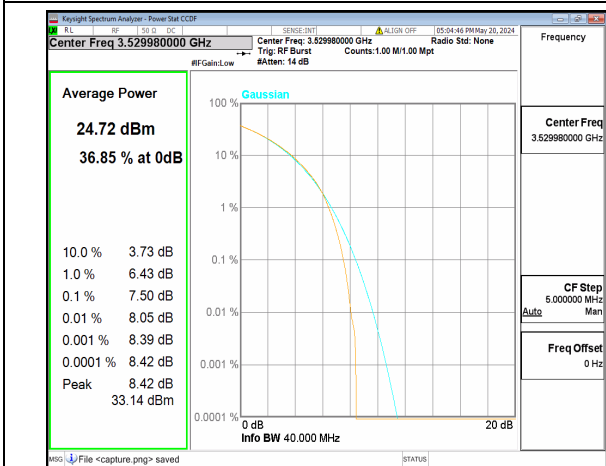

n77(3450-3550MHz) 40M CP-OFDM QPSK  
Outer\_Full Mid

n77(3450-3550MHz) 40M CP-OFDM 256QAM  
Outer\_Full Mid

n77(3450-3550MHz) 40M DFT-s-OFDM BPSK  
Outer\_Full High

n77(3450-3550MHz) 40M DFT-s-OFDM  
256QAM Outer\_Full High