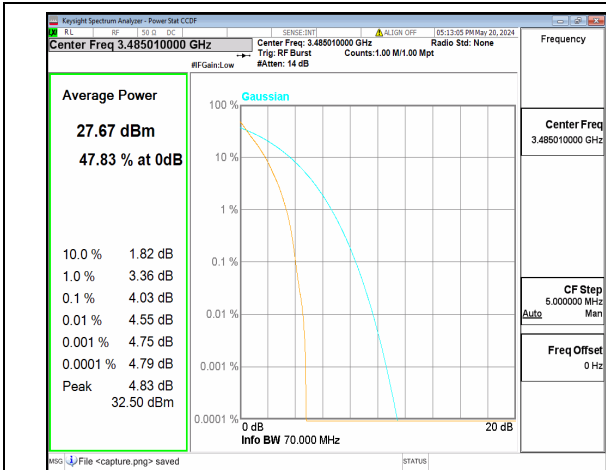

n77(3450-3550MHz) 70M DFT-s-OFDM BPSK
Outer_Full Low