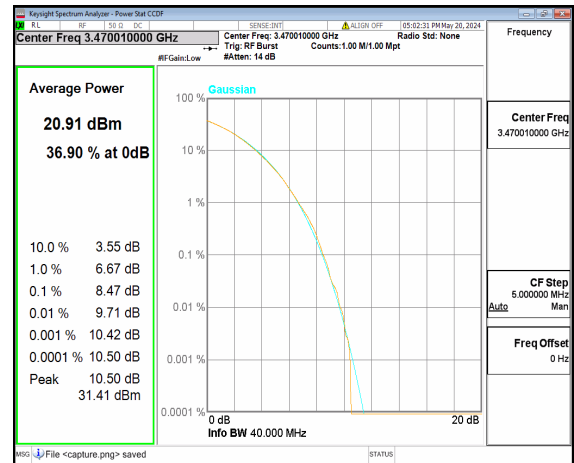

n77(3450-3550MHz) 40M DFT-s-OFDM
256QAM Outer_Full Low

n77(3450-3550MHz) 40M CP-OFDM 256QAM
Outer_Full Low