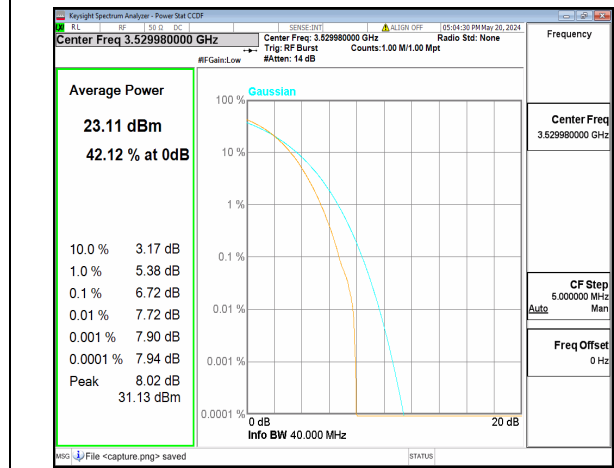

n77(3450-3550MHz) 40M CP-OFDM 256QAM
Outer_Full Mid

n77(3450-3550MHz) 40M DFT-s-OFDM
256QAM Outer_Full High