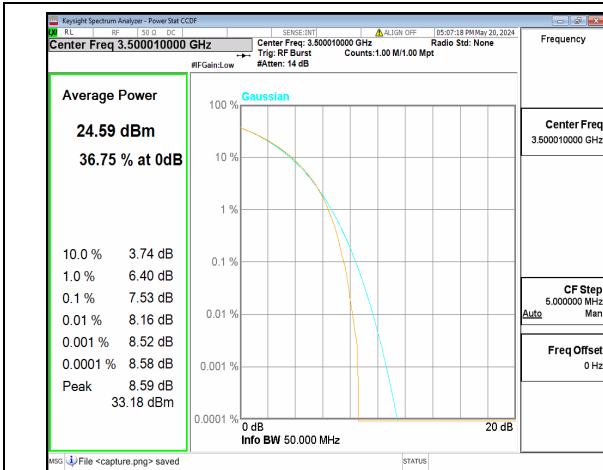

n77(3450-3550MHz) 50M CP-OFDM QPSK  
Outer\_Full Low

n77(3450-3550MHz) 50M CP-OFDM 256QAM  
Outer\_Full Low

n77(3450-3550MHz) 50M DFT-s-OFDM BPSK  
Outer\_Full Mid

n77(3450-3550MHz) 50M DFT-s-OFDM  
256QAM Outer\_Full Mid