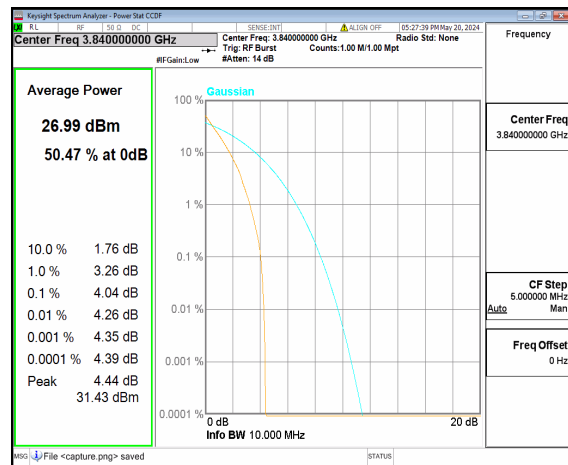

n77(3700-3980MHz) 10M CP-OFDM QPSK
Outer_Full Low

n77(3700-3980MHz) 10M DFT-s-OFDM BPSK
Outer_Full Mid