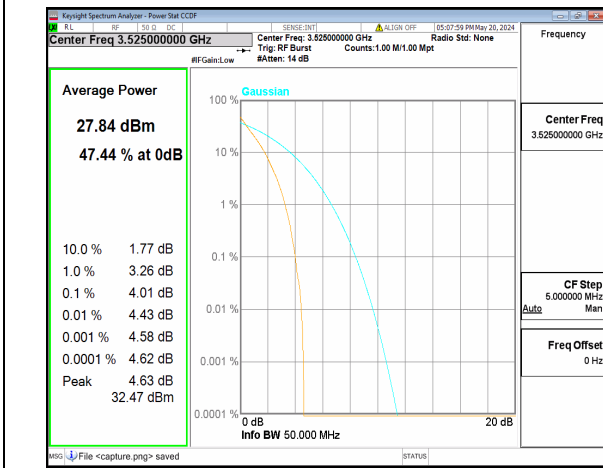

n77(3450-3550MHz) 50M CP-OFDM QPSK Outer_Full Mid

n77(3450-3550MHz) 50M DFT-s-OFDM BPSK Outer_Full High