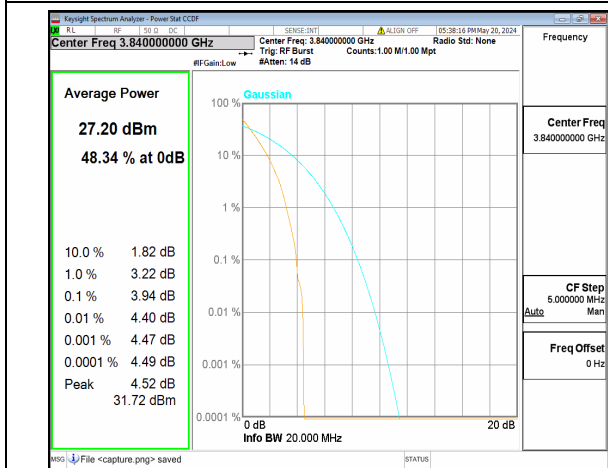

n77(3700-3980MHz) 20M CP-OFDM QPSK
Outer_Full Low

n77(3700-3980MHz) 20M DFT-s-OFDM BPSK
Outer_Full Mid