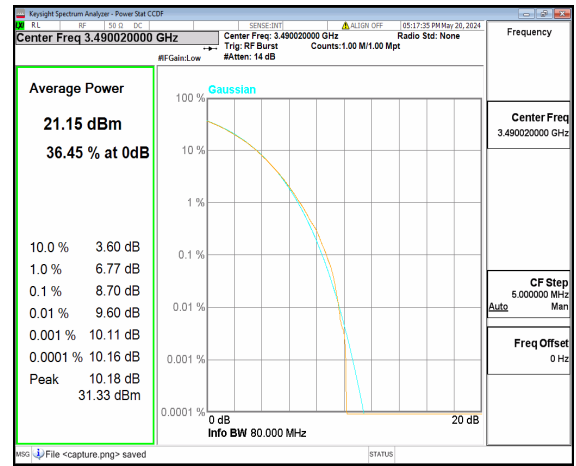

n77(3450-3550MHz) 80M DFT-s-OFDM
256QAM Outer_Full Low

n77(3450-3550MHz) 80M CP-OFDM 256QAM
Outer_Full Low