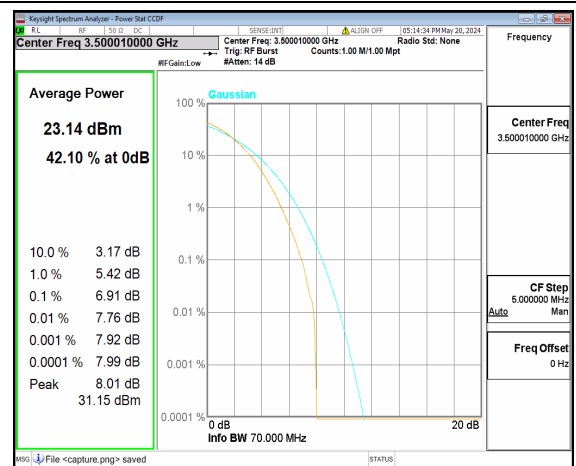

n77(3450-3550MHz) 70M CP-OFDM 256QAM
Outer_Full Low

n77(3450-3550MHz) 70M DFT-s-OFDM
256QAM Outer_Full Mid