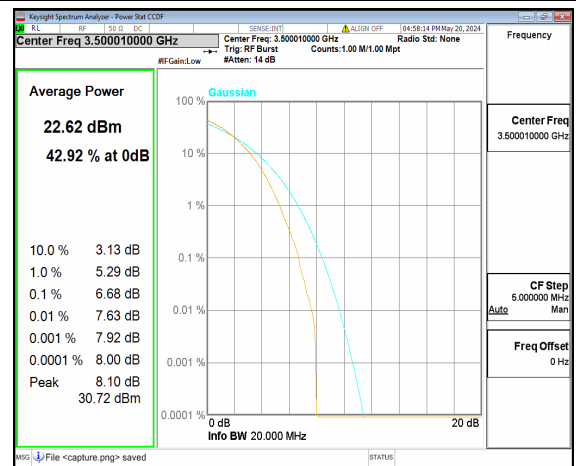

n77(3450-3550MHz) 20M CP-OFDM 256QAM
Outer_Full Low

n77(3450-3550MHz) 20M DFT-s-OFDM
256QAM Outer_Full Mid