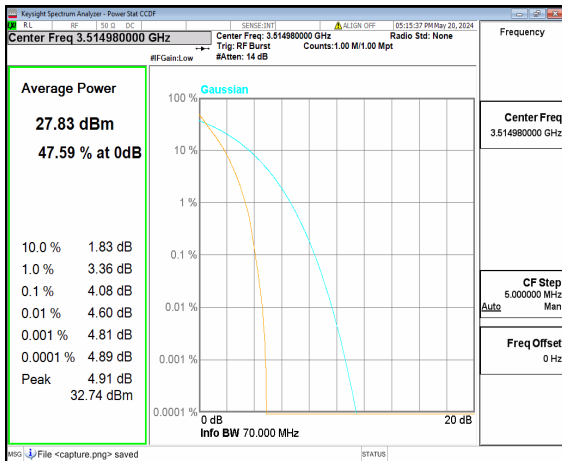

n77(3450-3550MHz) 70M CP-OFDM QPSK
Outer_Full Mid

n77(3450-3550MHz) 70M DFT-s-OFDM BPSK
Outer_Full High