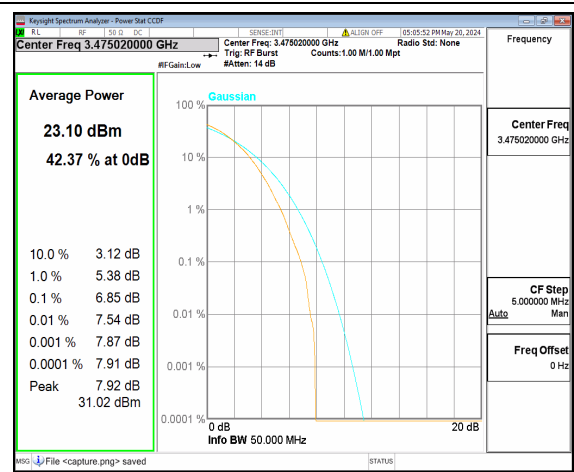

n77(3450-3550MHz) 40M CP-OFDM 256QAM
Outer_Full High

n77(3450-3550MHz) 50M DFT-s-OFDM
256QAM Outer_Full Low