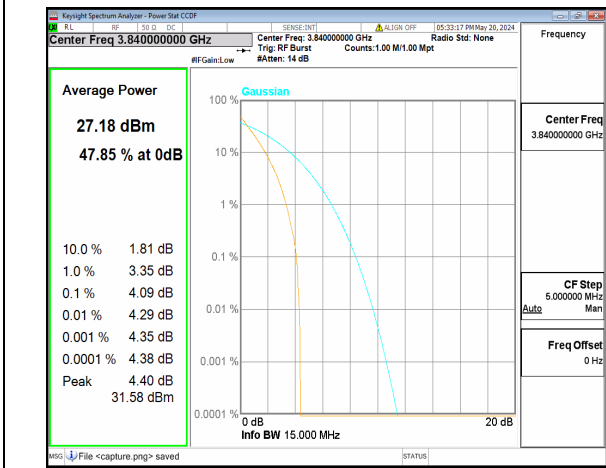

n77(3700-3980MHz) 15M CP-OFDM QPSK
Outer_Full Low

n77(3700-3980MHz) 15M DFT-s-OFDM BPSK
Outer_Full Mid