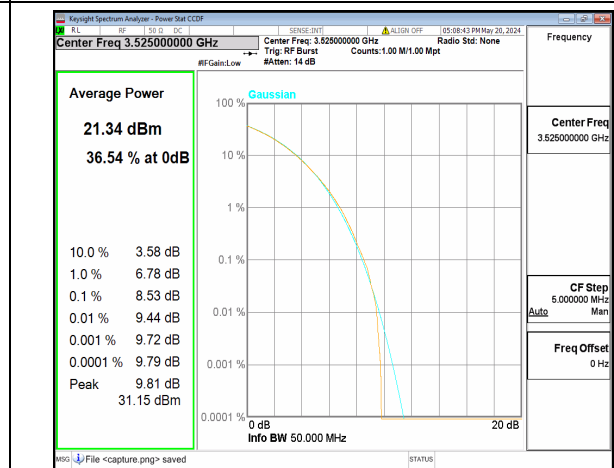

n77(3450-3550MHz) 50M DFT-s-OFDM 256QAM Outer_Full High

n77(3450-3550MHz) 50M CP-OFDM 256QAM Outer_Full High