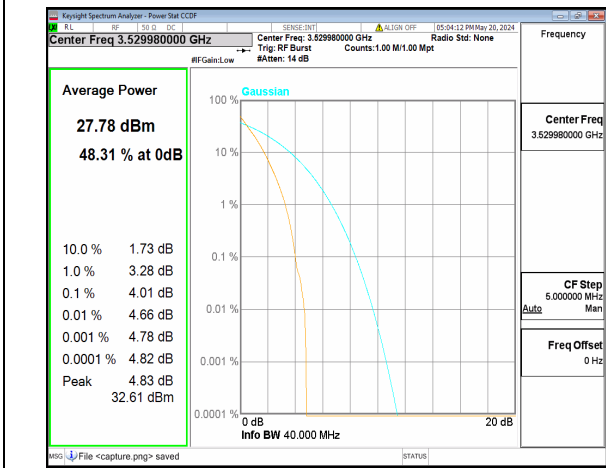

n77(3450-3550MHz) 40M CP-OFDM QPSK
Outer_Full Mid

n77(3450-3550MHz) 40M DFT-s-OFDM BPSK
Outer_Full High