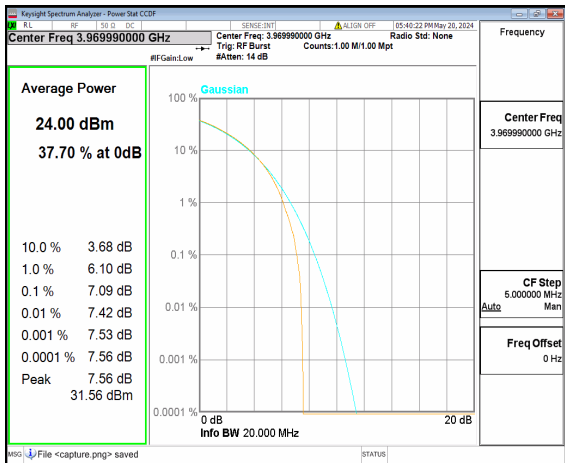

n77(3700-3980MHz) 20M CP-OFDM QPSK  
Outer\_Full Mid

n77(3700-3980MHz) 20M CP-OFDM 256QAM  
Outer\_Full Mid

n77(3700-3980MHz) 20M DFT-s-OFDM BPSK Outer\_Full High

n77(3700-3980MHz) 20M DFT-s-OFDM 256QAM Outer\_Full High