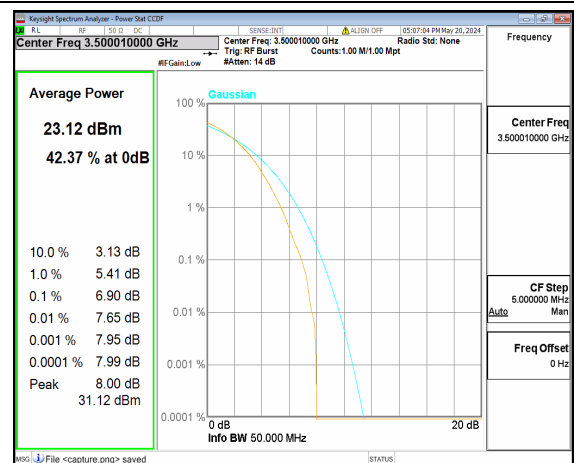

n77(3450-3550MHz) 50M CP-OFDM 256QAM
Outer_Full Low

n77(3450-3550MHz) 50M DFT-s-OFDM
256QAM Outer_Full Mid