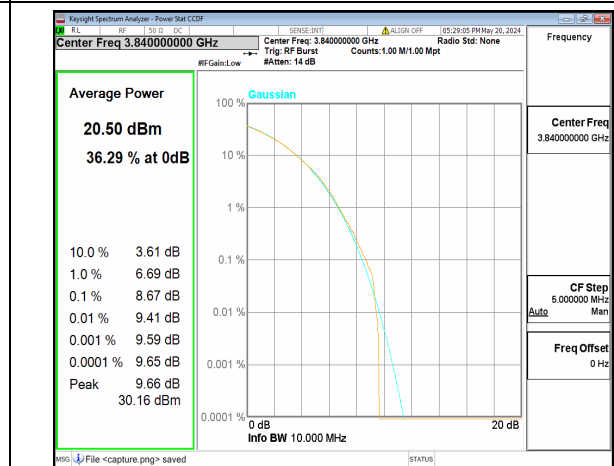

n77(3700-3980MHz) 10M DFT-s-OFDM
256QAM Outer_Full Mid

n77(3700-3980MHz) 10M CP-OFDM 256QAM
Outer_Full Mid