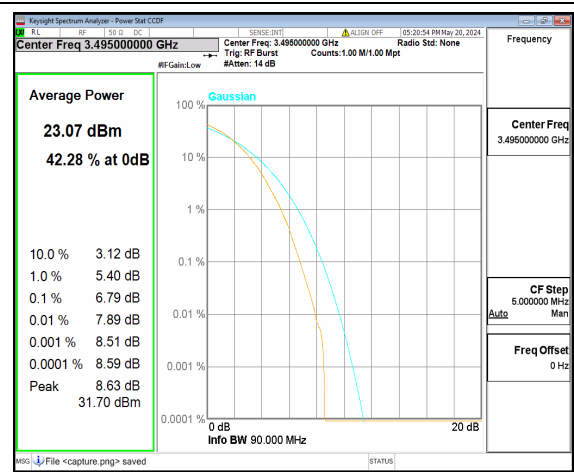

n77(3450-3550MHz) 80M CP-OFDM 256QAM Outer_Full High

n77(3450-3550MHz) 90M DFT-s-OFDM
256QAM Outer_Full Low