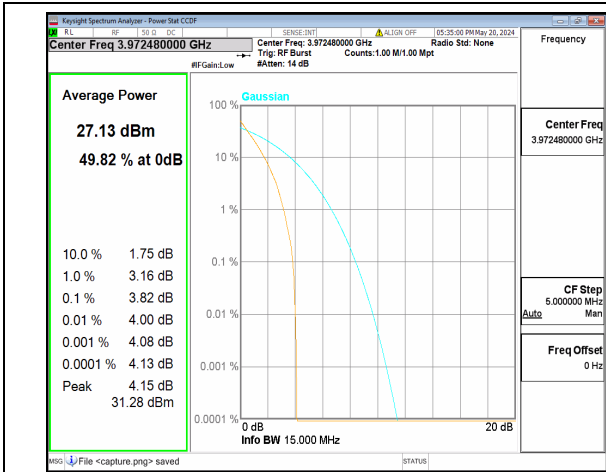

n77(3700-3980MHz) 15M DFT-s-OFDM BPSK Outer_Full High