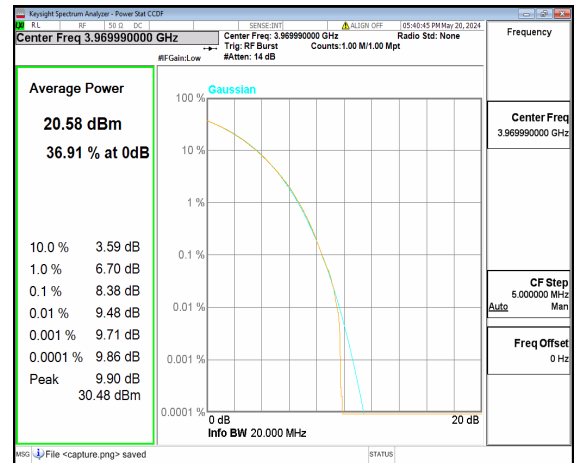

n77(3700-3980MHz) 20M DFT-s-OFDM 256QAM Outer_Full High

n77(3700-3980MHz) 20M CP-OFDM 256QAM Outer_Full High