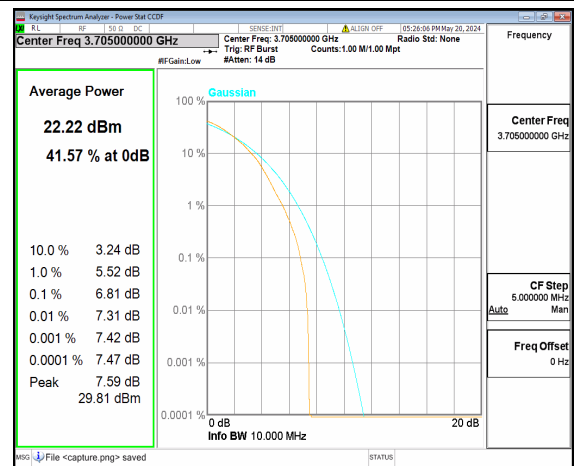

n77(3450-3550MHz) 100M CP-OFDM 256QAM Outer_Full Mid

n77(3700-3980MHz) 10M DFT-s-OFDM 256QAM Outer_Full Low