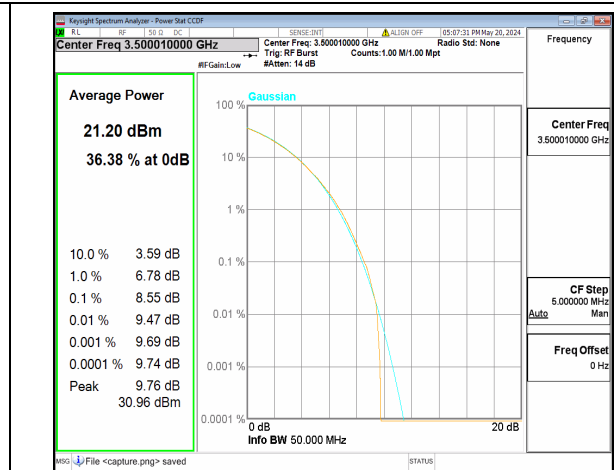

n77(3450-3550MHz) 50M DFT-s-OFDM
256QAM Outer_Full Mid

n77(3450-3550MHz) 50M CP-OFDM 256QAM Outer_Full Mid