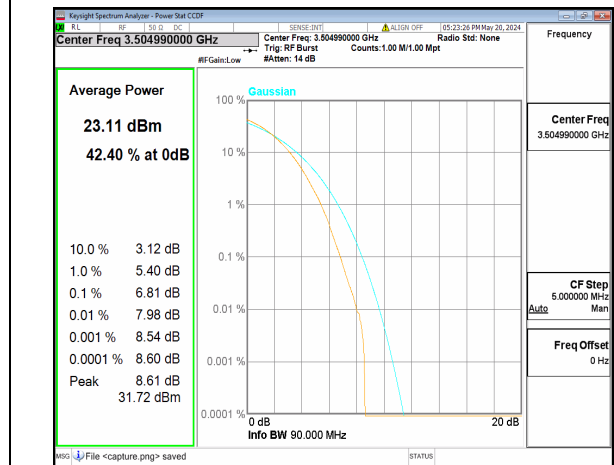

n77(3450-3550MHz) 90M CP-OFDM 256QAM
Outer_Full Mid

n77(3450-3550MHz) 90M DFT-s-OFDM
256QAM Outer_Full High