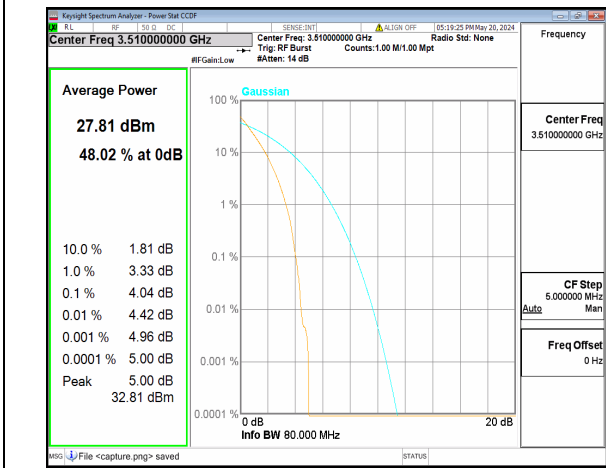

n77(3450-3550MHz) 80M CP-OFDM QPSK Outer_Full Mid

n77(3450-3550MHz) 80M DFT-s-OFDM BPSK Outer_Full High