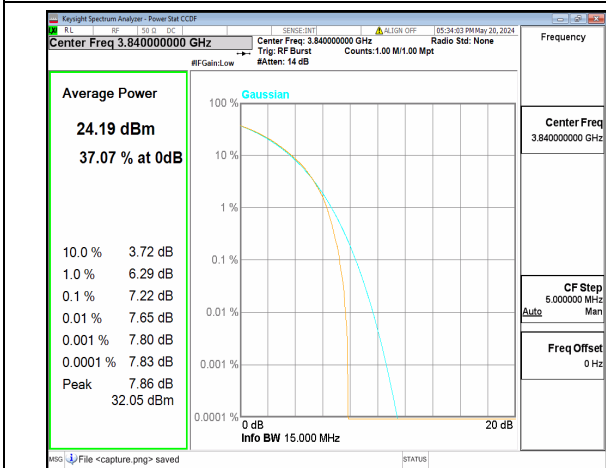

n77(3700-3980MHz) 15M CP-OFDM QPSK  
Outer\_Full Low

n77(3700-3980MHz) 15M CP-OFDM 256QAM  
Outer\_Full Low

n77(3700-3980MHz) 15M DFT-s-OFDM BPSK  
Outer\_Full Mid

n77(3700-3980MHz) 15M DFT-s-OFDM  
256QAM Outer\_Full Mid