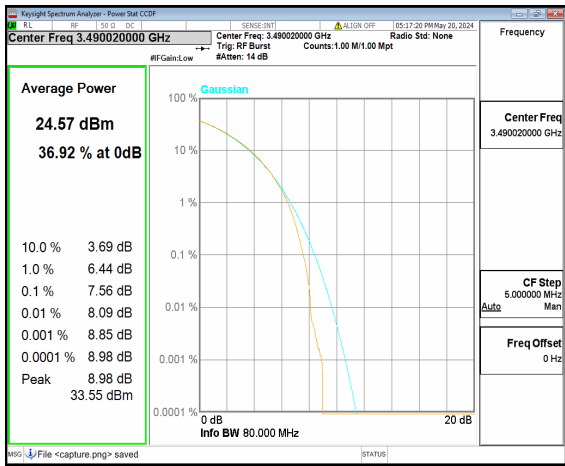

n77(3450-3550MHz) 70M CP-OFDM QPSK  
Outer\_Full High

n77(3450-3550MHz) 70M CP-OFDM 256QAM  
Outer\_Full High

n77(3450-3550MHz) 80M DFT-s-OFDM BPSK  
Outer\_Full Low

n77(3450-3550MHz) 80M DFT-s-OFDM  
256QAM Outer\_Full Low