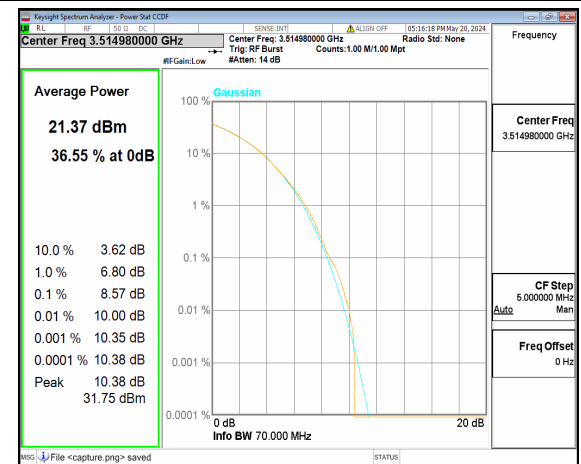

n77(3450-3550MHz) 70M DFT-s-OFDM
256QAM Outer_Full High

n77(3450-3550MHz) 70M CP-OFDM 256QAM
Outer_Full High