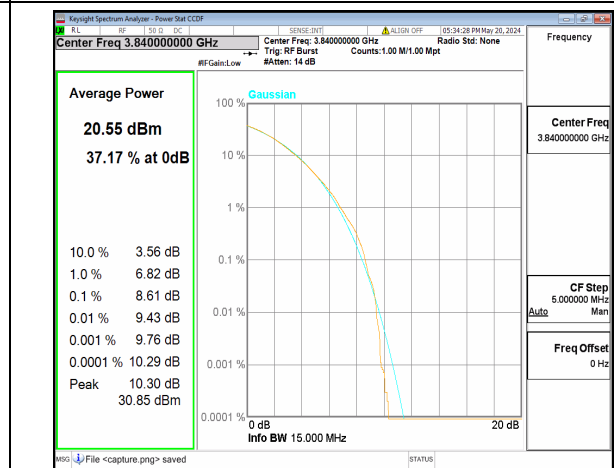

n77(3700-3980MHz) 15M DFT-s-OFDM
256QAM Outer_Full Mid

n77(3700-3980MHz) 15M CP-OFDM 256QAM
Outer_Full Mid