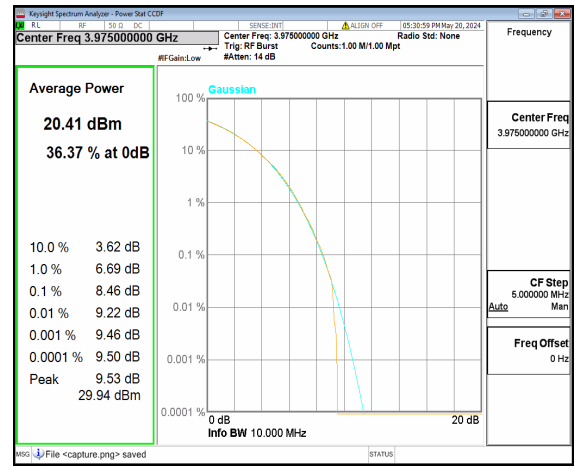

n77(3700-3980MHz) 10M DFT-s-OFDM 256QAM Outer_Full High

n77(3700-3980MHz) 10M CP-OFDM 256QAM Outer_Full High