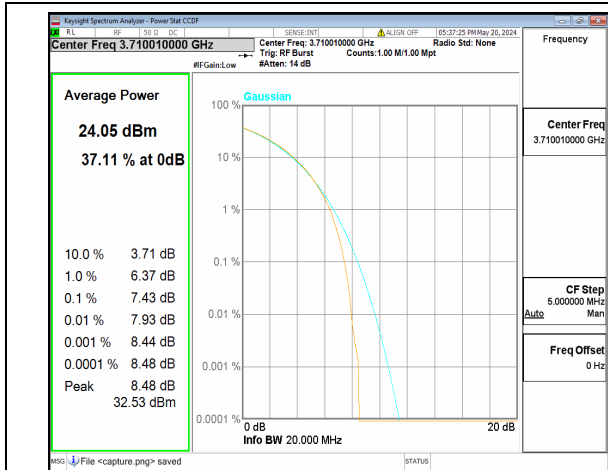

n77(3700-3980MHz) 15M CP-OFDM QPSK Outer\_Full High

n77(3700-3980MHz) 15M CP-OFDM 256QAM Outer\_Full High

n77(3700-3980MHz) 20M DFT-s-OFDM BPSK Outer\_Full Low

n77(3700-3980MHz) 20M DFT-s-OFDM 256QAM Outer\_Full Low