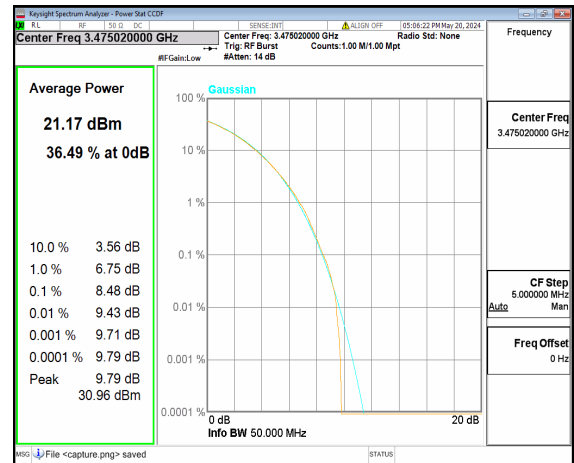

n77(3450-3550MHz) 50M DFT-s-OFDM
256QAM Outer_Full Low

n77(3450-3550MHz) 50M CP-OFDM 256QAM
Outer_Full Low