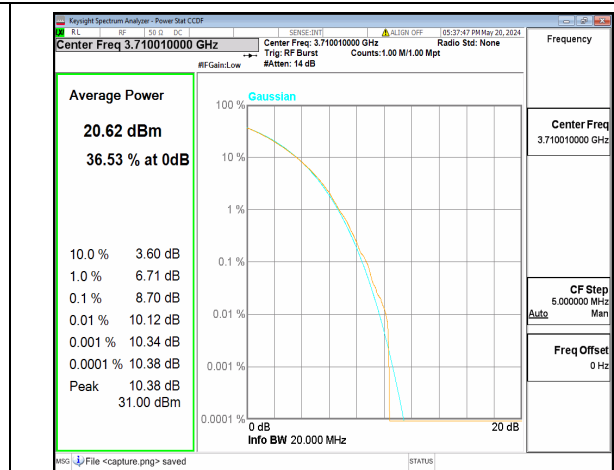

n77(3700-3980MHz) 20M DFT-s-OFDM 256QAM Outer_Full Low

n77(3700-3980MHz) 20M CP-OFDM 256QAM
Outer_Full Low