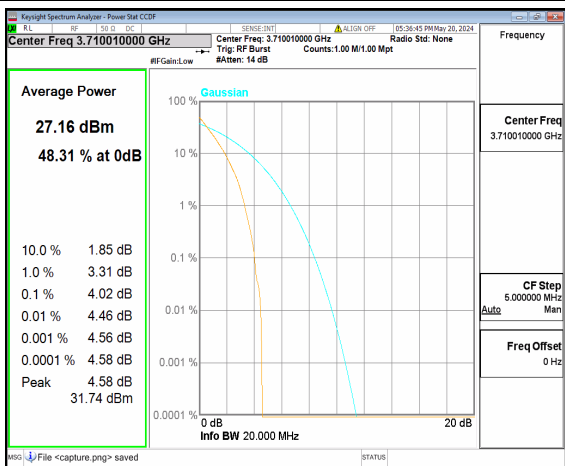

n77(3700-3980MHz) 15M CP-OFDM QPSK Outer_Full High

n77(3700-3980MHz) 20M DFT-s-OFDM BPSK Outer_Full Low