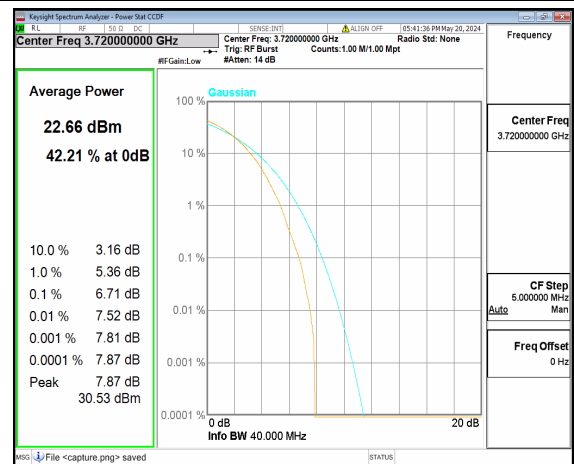

n77(3700-3980MHz) 20M CP-OFDM 256QAM Outer_Full High

n77(3700-3980MHz) 40M DFT-s-OFDM 256QAM Outer_Full Low