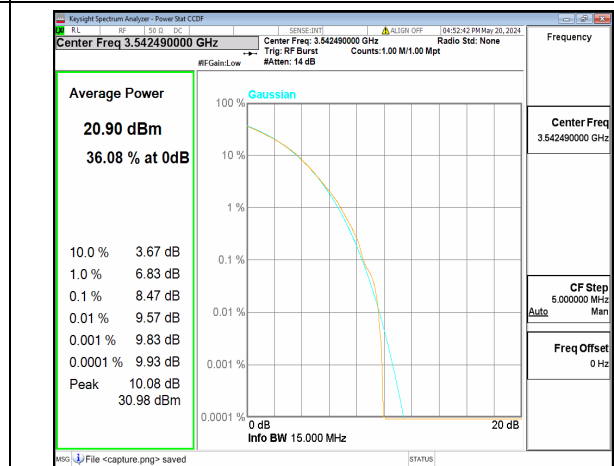

n77(3450-3550MHz) 15M DFT-s-OFDM
256QAM Outer_Full High

n77(3450-3550MHz) 15M CP-OFDM 256QAM
Outer_Full High