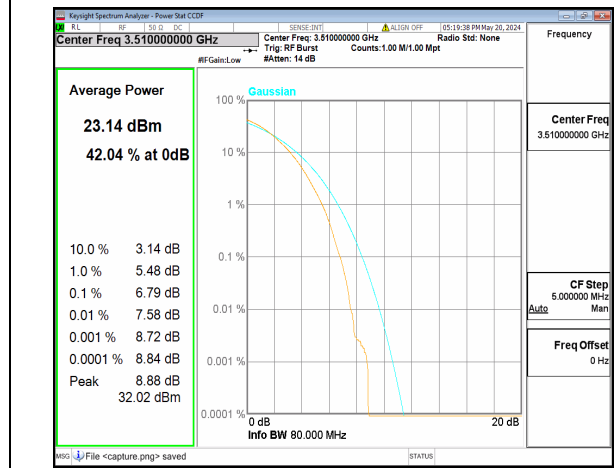

n77(3450-3550MHz) 80M CP-OFDM 256QAM Outer_Full Mid

n77(3450-3550MHz) 80M DFT-s-OFDM 256QAM Outer_Full High