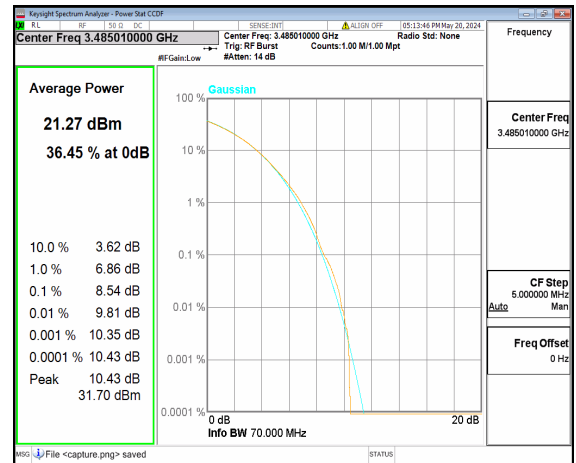

n77(3450-3550MHz) 70M DFT-s-OFDM
256QAM Outer_Full Low

n77(3450-3550MHz) 70M CP-OFDM 256QAM
Outer_Full Low