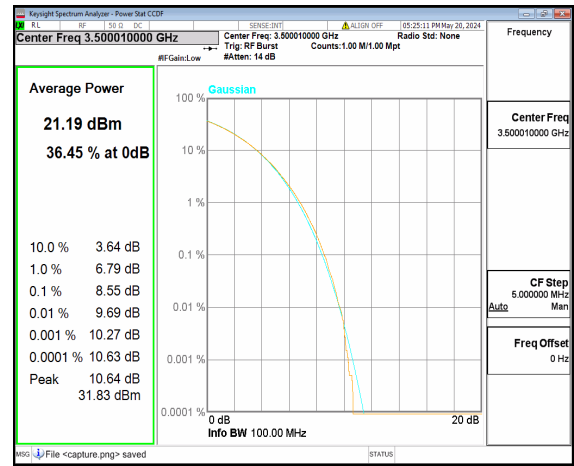

n77(3450-3550MHz) 100M DFT-s-OFDM 256QAM Outer_Full Mid

n77(3450-3550MHz) 100M CP-OFDM 256QAM Outer_Full Mid