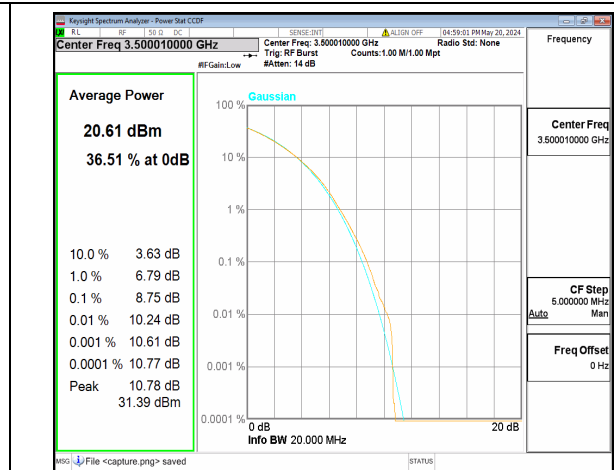

n77(3450-3550MHz) 20M DFT-s-OFDM
256QAM Outer_Full Mid

n77(3450-3550MHz) 20M CP-OFDM 256QAM
Outer_Full Mid