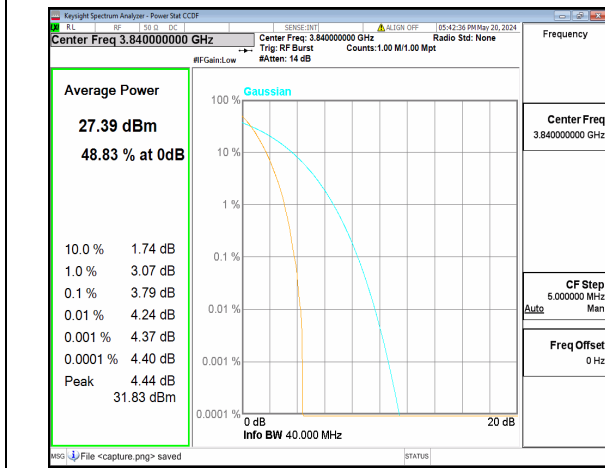

n77(3700-3980MHz) 40M CP-OFDM QPSK
Outer_Full Low

n77(3700-3980MHz) 40M DFT-s-OFDM BPSK
Outer_Full Mid