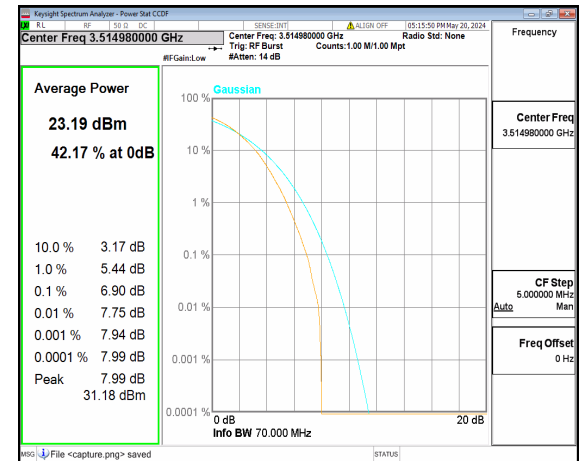

n77(3450-3550MHz) 70M CP-OFDM 256QAM
Outer_Full Mid

n77(3450-3550MHz) 70M DFT-s-OFDM
256QAM Outer_Full High