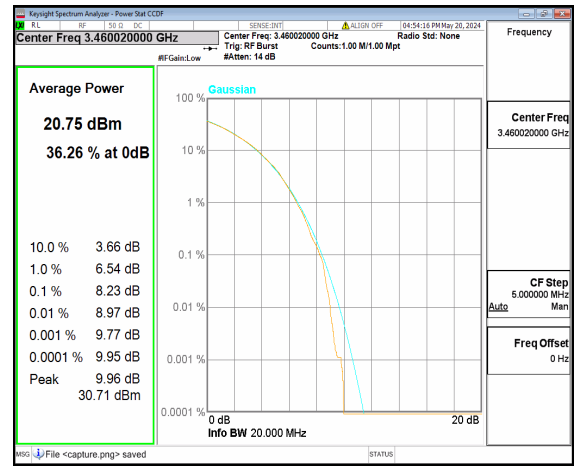

n77(3450-3550MHz) 20M DFT-s-OFDM
256QAM Outer_Full Low

n77(3450-3550MHz) 20M CP-OFDM 256QAM
Outer_Full Low