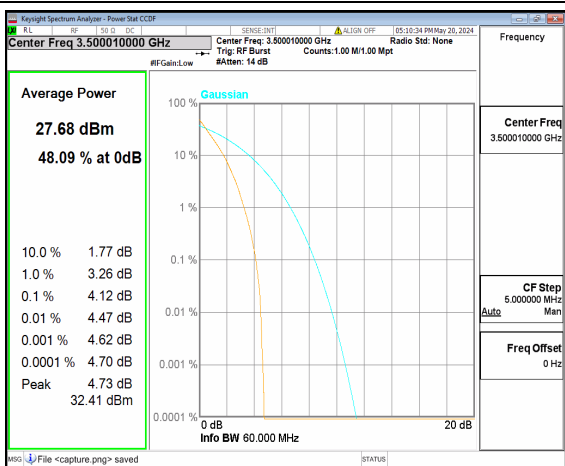

n77(3450-3550MHz) 60M CP-OFDM QPSK
Outer_Full Low

n77(3450-3550MHz) 60M DFT-s-OFDM BPSK
Outer_Full Mid