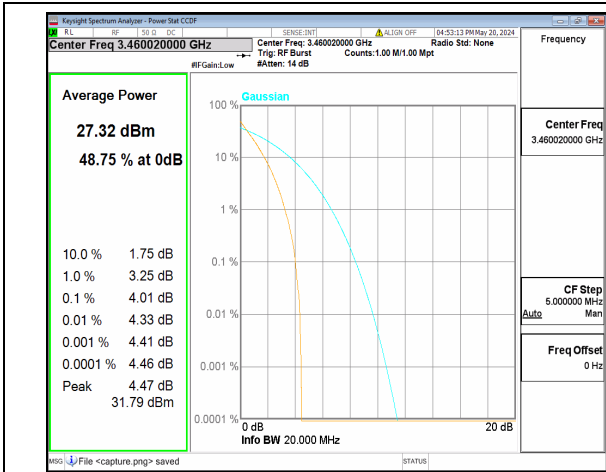

n77(3450-3550MHz) 20M DFT-s-OFDM BPSK
Outer_Full Low