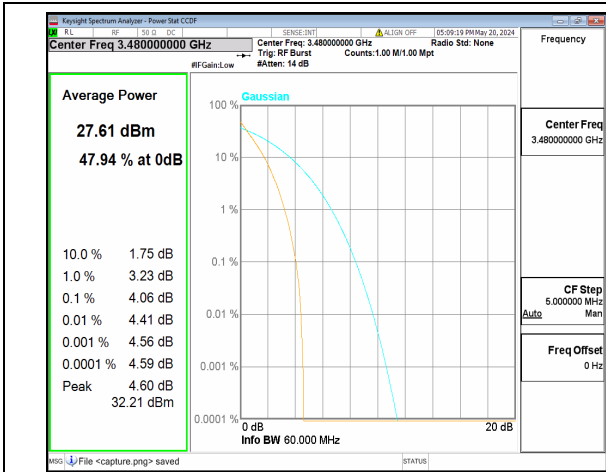

n77(3450-3550MHz) 50M CP-OFDM QPSK Outer_Full High

n77(3450-3550MHz) 60M DFT-s-OFDM BPSK
Outer_Full Low