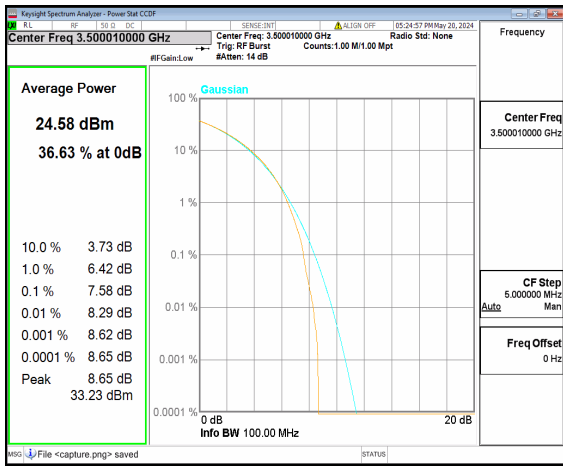

n77(3450-3550MHz) 90M CP-OFDM QPSK  
Outer\_Full High

n77(3450-3550MHz) 90M CP-OFDM 256QAM  
Outer\_Full High

n77(3450-3550MHz) 100M DFT-s-OFDM BPSK Outer\_Full Mid

n77(3450-3550MHz) 100M DFT-s-OFDM 256QAM Outer\_Full Mid