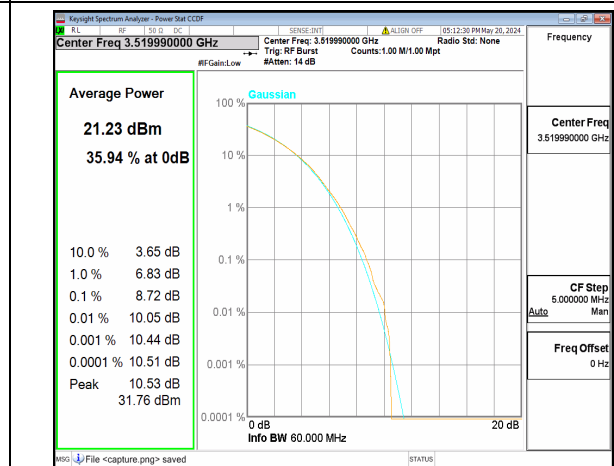

n77(3450-3550MHz) 60M DFT-s-OFDM
256QAM Outer_Full High

n77(3450-3550MHz) 60M CP-OFDM 256QAM
Outer_Full High