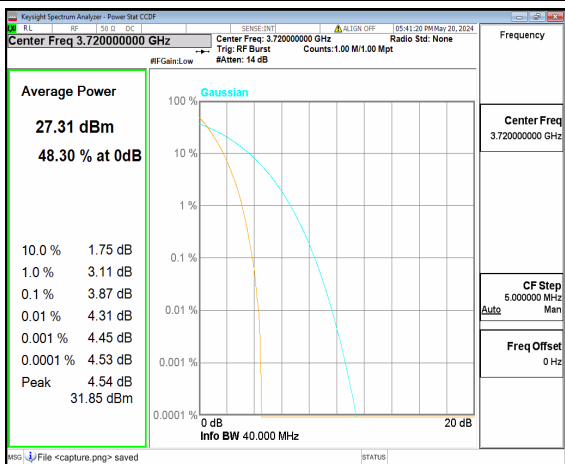

n77(3700-3980MHz) 20M CP-OFDM QPSK Outer_Full High

n77(3700-3980MHz) 40M DFT-s-OFDM BPSK Outer_Full Low