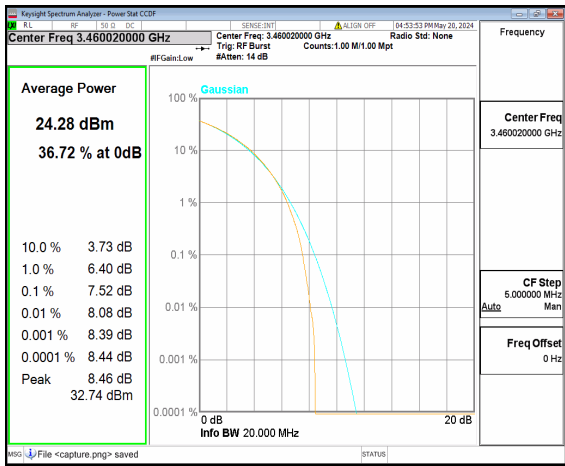

n77(3450-3550MHz) 15M CP-OFDM QPSK  
Outer\_Full High

n77(3450-3550MHz) 15M CP-OFDM 256QAM  
Outer\_Full High

n77(3450-3550MHz) 20M DFT-s-OFDM BPSK  
Outer\_Full Low

n77(3450-3550MHz) 20M DFT-s-OFDM  
256QAM Outer\_Full Low