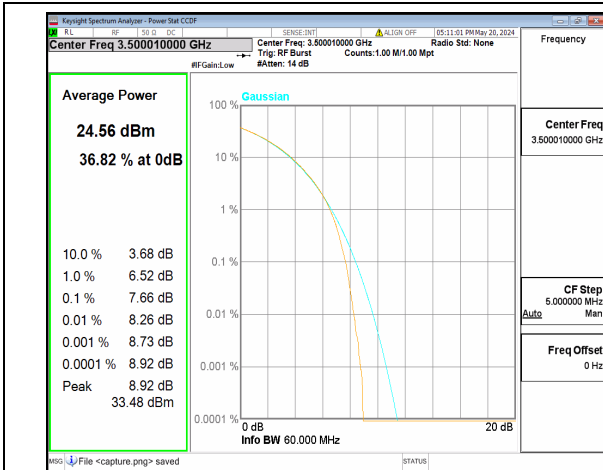

n77(3450-3550MHz) 60M CP-OFDM QPSK  
Outer\_Full Low

n77(3450-3550MHz) 60M CP-OFDM 256QAM  
Outer\_Full Low

n77(3450-3550MHz) 60M DFT-s-OFDM BPSK  
Outer\_Full Mid

n77(3450-3550MHz) 60M DFT-s-OFDM  
256QAM Outer\_Full Mid