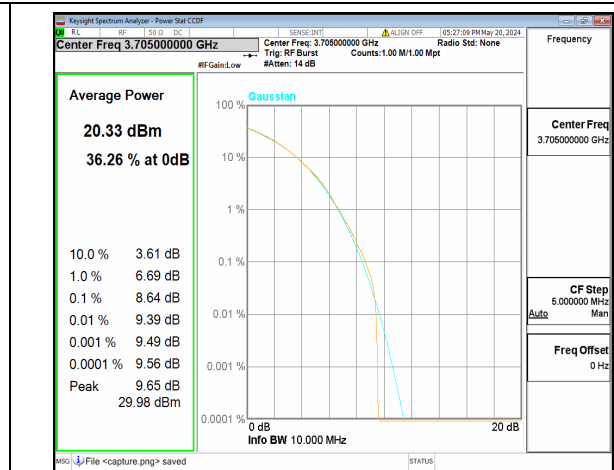

n77(3700-3980MHz) 10M DFT-s-OFDM 256QAM Outer_Full Low

n77(3700-3980MHz) 10M CP-OFDM 256QAM
Outer_Full Low