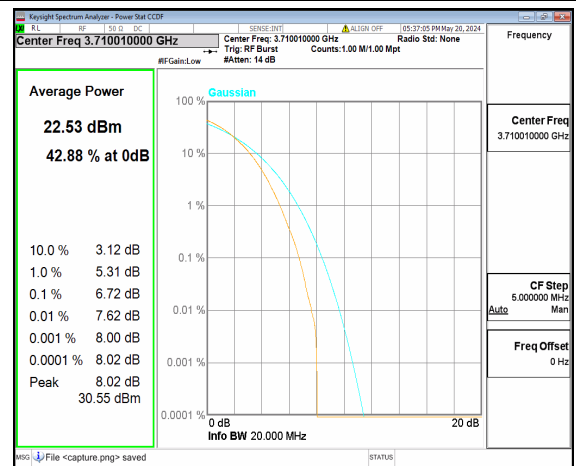

n77(3700-3980MHz) 15M CP-OFDM 256QAM Outer_Full High

n77(3700-3980MHz) 20M DFT-s-OFDM 256QAM Outer_Full Low