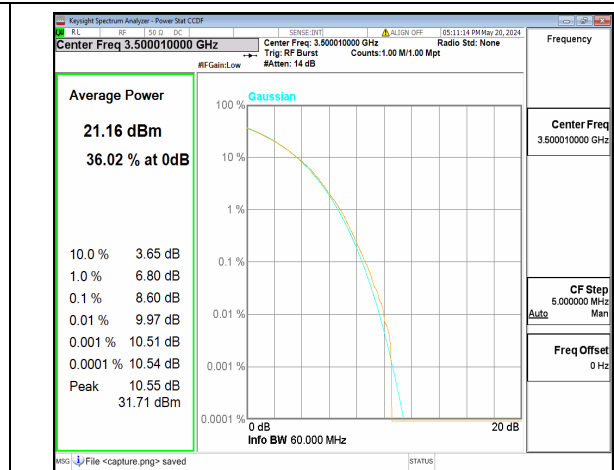

n77(3450-3550MHz) 60M DFT-s-OFDM
256QAM Outer_Full Mid

n77(3450-3550MHz) 60M CP-OFDM 256QAM
Outer_Full Mid