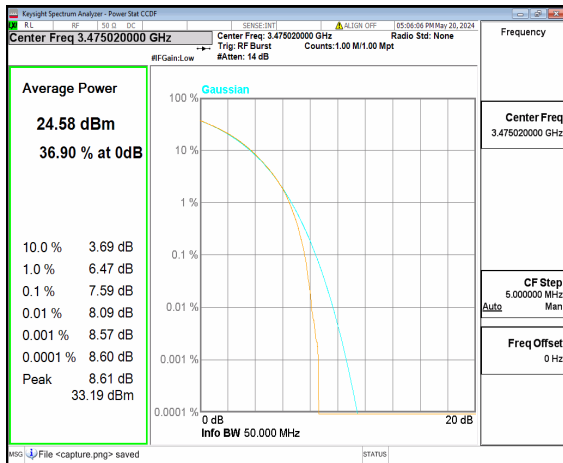

n77(3450-3550MHz) 40M CP-OFDM QPSK  
Outer\_Full High

n77(3450-3550MHz) 40M CP-OFDM 256QAM  
Outer\_Full High

n77(3450-3550MHz) 50M DFT-s-OFDM BPSK  
Outer\_Full Low

n77(3450-3550MHz) 50M DFT-s-OFDM  
256QAM Outer\_Full Low