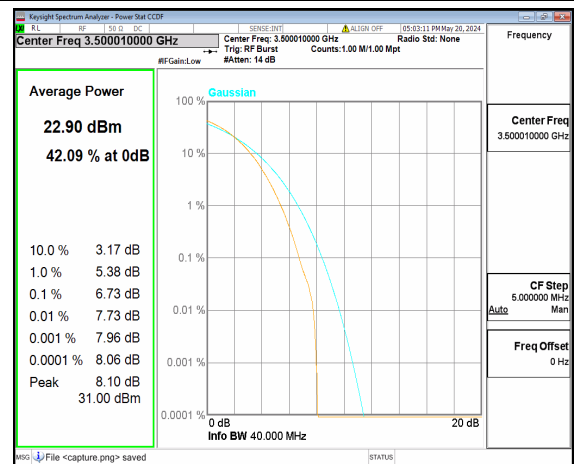

n77(3450-3550MHz) 40M CP-OFDM 256QAM
Outer_Full Low

n77(3450-3550MHz) 40M DFT-s-OFDM
256QAM Outer_Full Mid