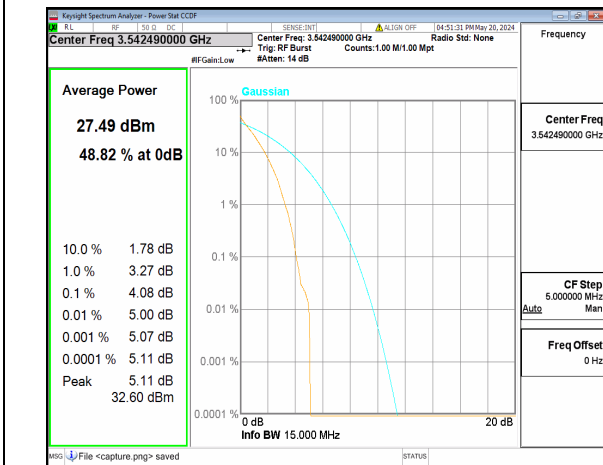

n77(3450-3550MHz) 15M CP-OFDM QPSK  
Outer\_Full Mid

n77(3450-3550MHz) 15M CP-OFDM 256QAM  
Outer\_Full Mid

n77(3450-3550MHz) 15M DFT-s-OFDM BPSK  
Outer\_Full High

n77(3450-3550MHz) 15M DFT-s-OFDM  
256QAM Outer\_Full High