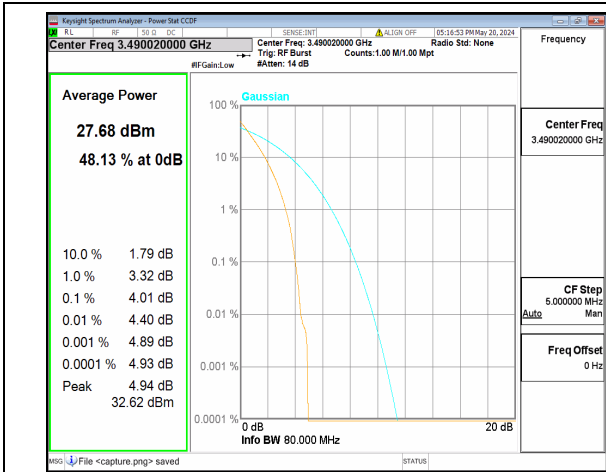

n77(3450-3550MHz) 80M DFT-s-OFDM BPSK
Outer_Full Low