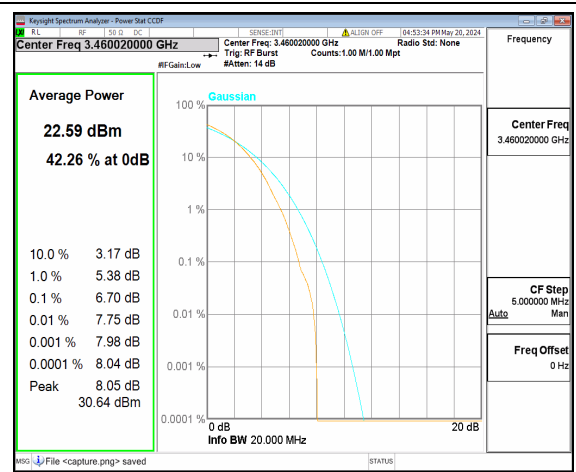

n77(3450-3550MHz) 15M CP-OFDM 256QAM
Outer_Full High

n77(3450-3550MHz) 20M DFT-s-OFDM
256QAM Outer_Full Low