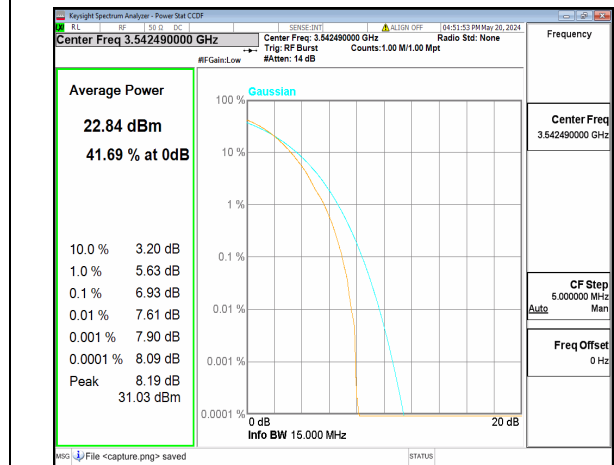

n77(3450-3550MHz) 15M CP-OFDM QPSK  
Outer\_Full Mid

n77(3450-3550MHz) 15M CP-OFDM 256QAM  
Outer\_Full Mid

n77(3450-3550MHz) 15M DFT-s-OFDM BPSK  
Outer\_Full High

n77(3450-3550MHz) 15M DFT-s-OFDM  
256QAM Outer\_Full High