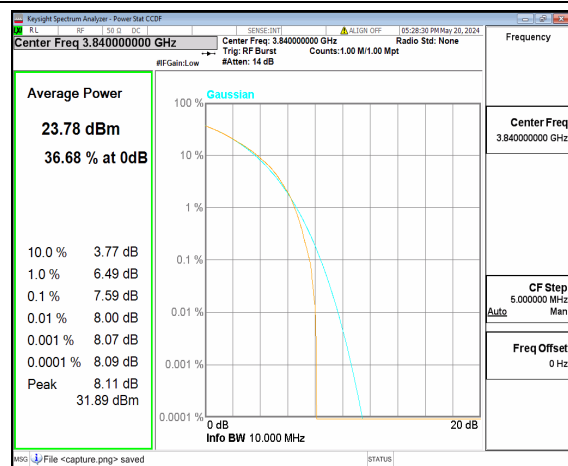

n77(3700-3980MHz) 10M CP-OFDM QPSK  
Outer\_Full Low

n77(3700-3980MHz) 10M CP-OFDM 256QAM  
Outer\_Full Low

n77(3700-3980MHz) 10M DFT-s-OFDM BPSK  
Outer\_Full Mid

n77(3700-3980MHz) 10M DFT-s-OFDM  
256QAM Outer\_Full Mid