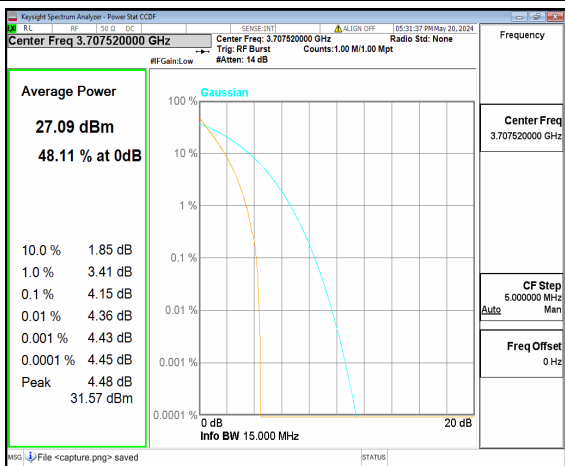

n77(3700-3980MHz) 10M CP-OFDM QPSK Outer_Full High

n77(3700-3980MHz) 15M DFT-s-OFDM BPSK Outer_Full Low