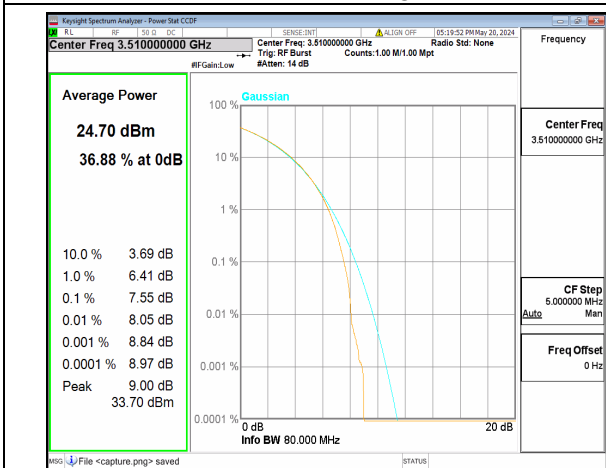

n77(3450-3550MHz) 80M CP-OFDM QPSK Outer\_Full Mid

n77(3450-3550MHz) 80M CP-OFDM 256QAM Outer\_Full Mid

n77(3450-3550MHz) 80M DFT-s-OFDM BPSK Outer\_Full High

n77(3450-3550MHz) 80M DFT-s-OFDM 256QAM Outer\_Full High