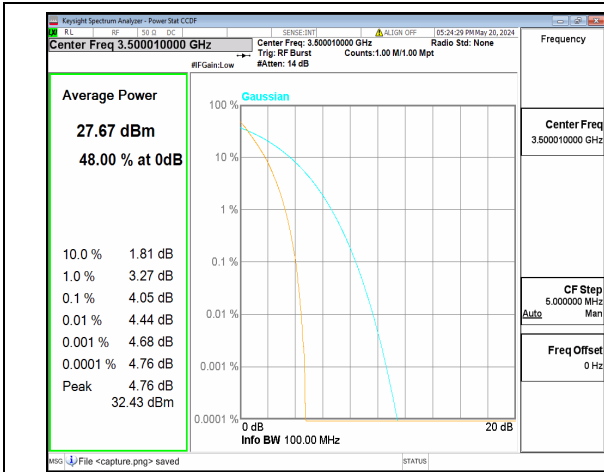

n77(3450-3550MHz) 100M DFT-s-OFDM BPSK Outer_Full Mid