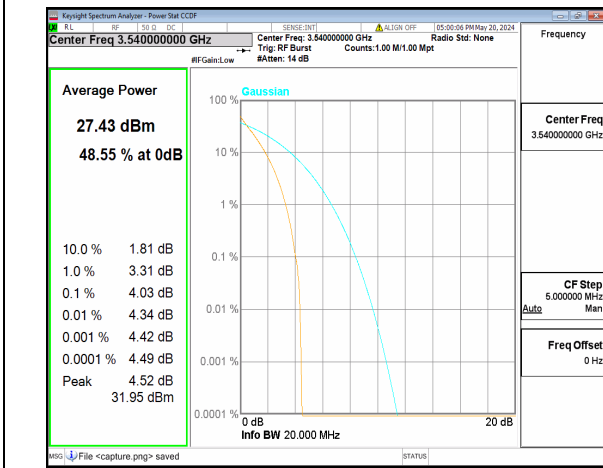

n77(3450-3550MHz) 20M CP-OFDM QPSK
Outer_Full Mid

n77(3450-3550MHz) 20M DFT-s-OFDM BPSK
Outer_Full High