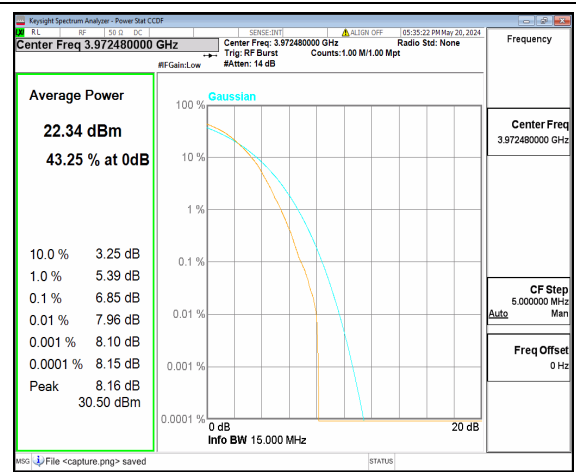

n77(3700-3980MHz) 15M CP-OFDM 256QAM
Outer_Full Mid

n77(3700-3980MHz) 15M DFT-s-OFDM 256QAM Outer_Full High