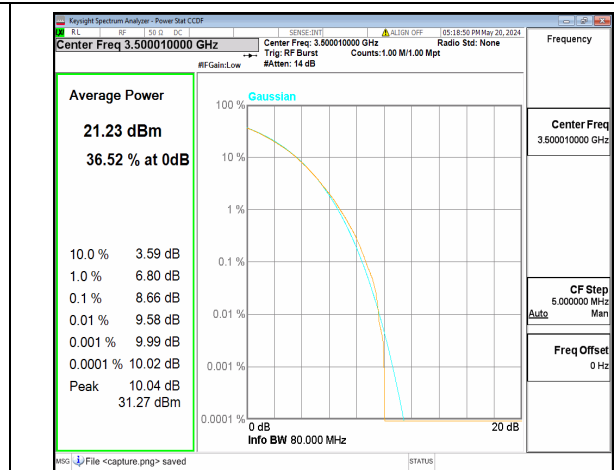

n77(3450-3550MHz) 80M DFT-s-OFDM
256QAM Outer_Full Mid

n77(3450-3550MHz) 80M CP-OFDM 256QAM Outer_Full Mid