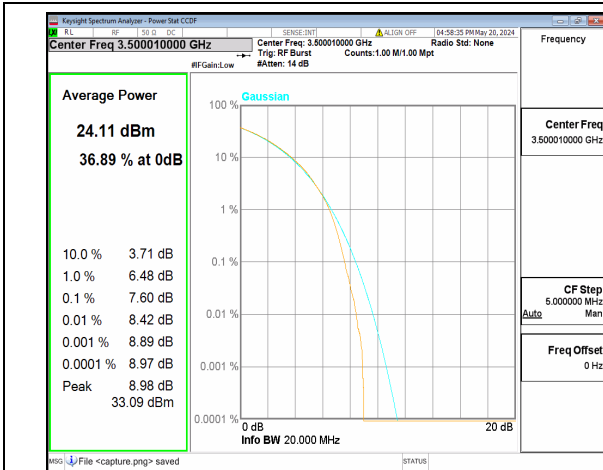

n77(3450-3550MHz) 20M CP-OFDM QPSK  
Outer\_Full Low

n77(3450-3550MHz) 20M CP-OFDM 256QAM  
Outer\_Full Low

n77(3450-3550MHz) 20M DFT-s-OFDM BPSK  
Outer\_Full Mid

n77(3450-3550MHz) 20M DFT-s-OFDM  
256QAM Outer\_Full Mid