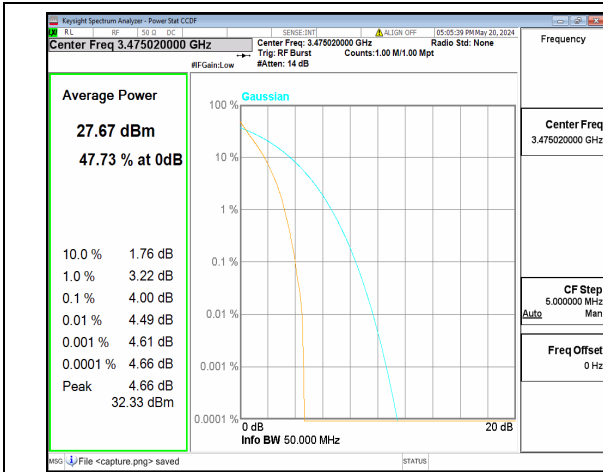

n77(3450-3550MHz) 50M DFT-s-OFDM BPSK
Outer_Full Low