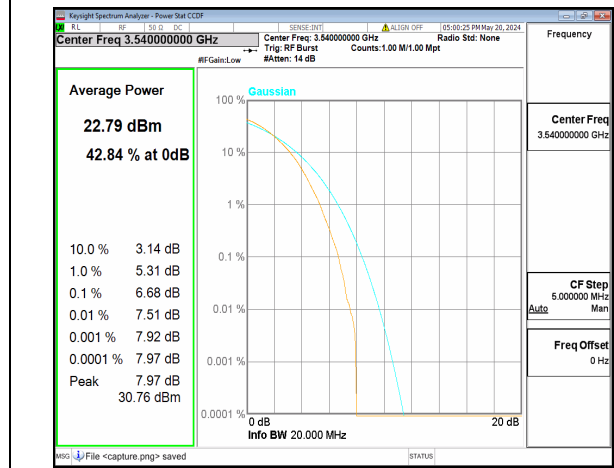

n77(3450-3550MHz) 20M CP-OFDM 256QAM
Outer_Full Mid

n77(3450-3550MHz) 20M DFT-s-OFDM
256QAM Outer_Full High