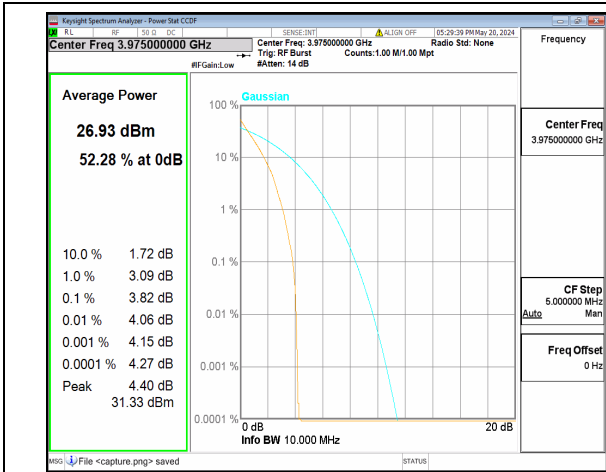

n77(3700-3980MHz) 10M DFT-s-OFDM BPSK Outer_Full High