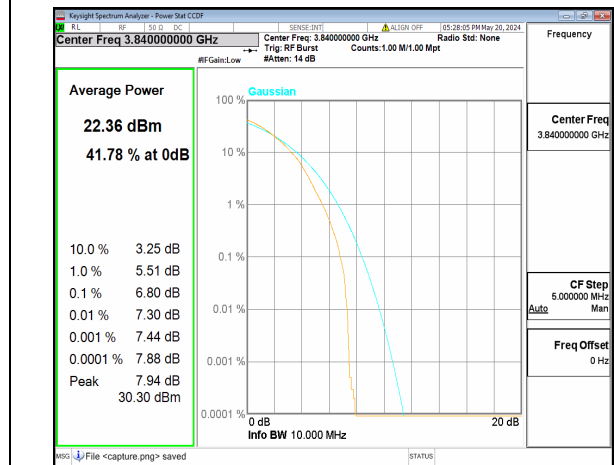

n77(3700-3980MHz) 10M CP-OFDM 256QAM
Outer_Full Low

n77(3700-3980MHz) 10M DFT-s-OFDM
256QAM Outer_Full Mid