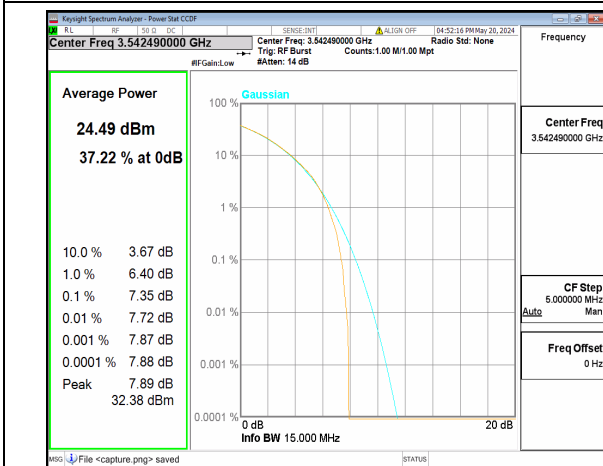

n77(3450-3550MHz) 15M CP-OFDM QPSK  
Outer\_Full Mid

n77(3450-3550MHz) 15M CP-OFDM 256QAM  
Outer\_Full Mid

n77(3450-3550MHz) 15M DFT-s-OFDM BPSK  
Outer\_Full High

n77(3450-3550MHz) 15M DFT-s-OFDM  
256QAM Outer\_Full High