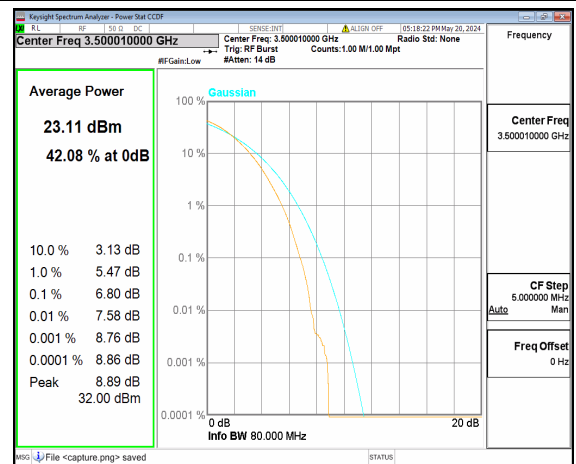

n77(3450-3550MHz) 80M CP-OFDM 256QAM
Outer_Full Low

n77(3450-3550MHz) 80M DFT-s-OFDM
256QAM Outer_Full Mid