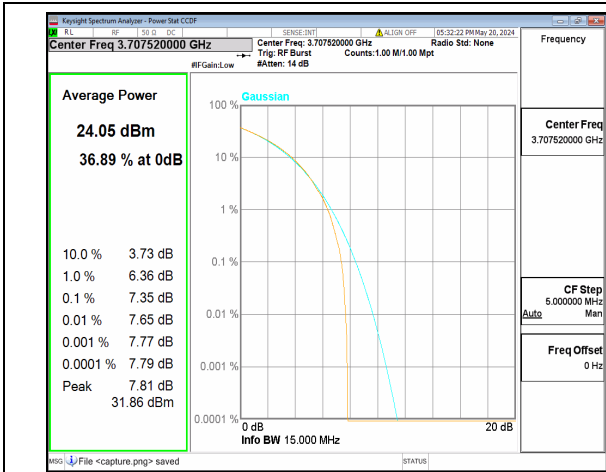

n77(3700-3980MHz) 10M CP-OFDM QPSK Outer\_Full High

n77(3700-3980MHz) 10M CP-OFDM 256QAM Outer\_Full High

n77(3700-3980MHz) 15M DFT-s-OFDM BPSK Outer\_Full Low

n77(3700-3980MHz) 15M DFT-s-OFDM 256QAM Outer\_Full Low