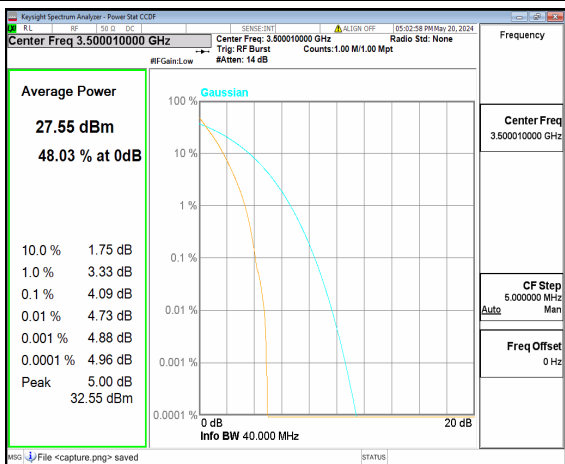

n77(3450-3550MHz) 40M CP-OFDM QPSK
Outer_Full Low

n77(3450-3550MHz) 40M DFT-s-OFDM BPSK
Outer_Full Mid