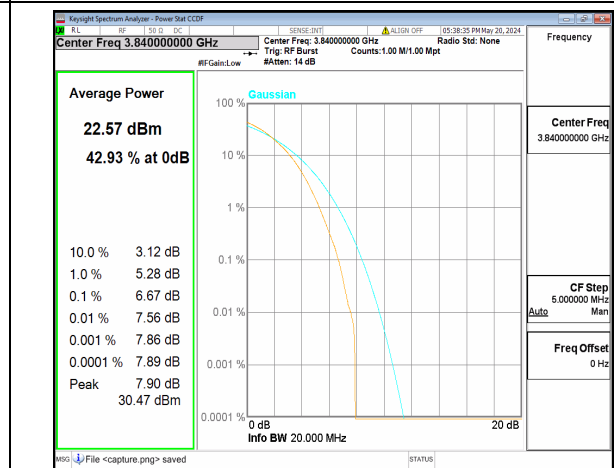

n77(3700-3980MHz) 20M CP-OFDM 256QAM
Outer_Full Low

n77(3700-3980MHz) 20M DFT-s-OFDM
256QAM Outer_Full Mid