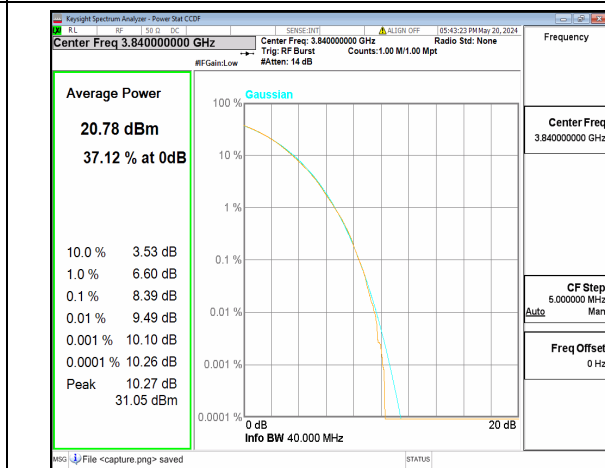

n77(3700-3980MHz) 40M DFT-s-OFDM
256QAM Outer_Full Mid

n77(3700-3980MHz) 40M CP-OFDM 256QAM
Outer_Full Mid