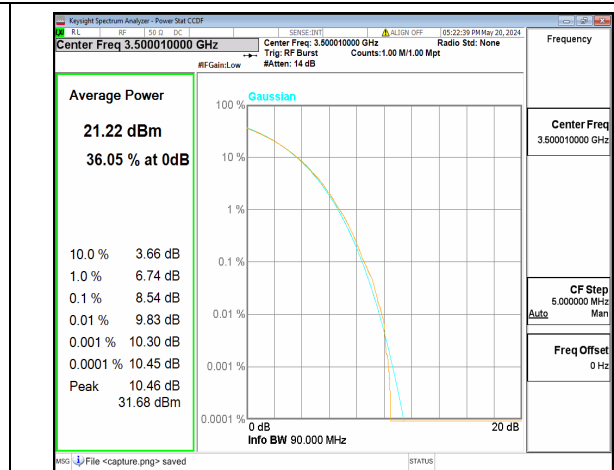

n77(3450-3550MHz) 90M DFT-s-OFDM
256QAM Outer_Full Mid

n77(3450-3550MHz) 90M CP-OFDM 256QAM
Outer_Full Mid