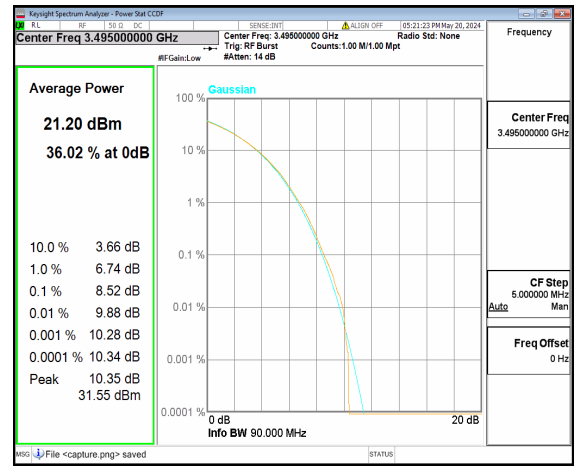

n77(3450-3550MHz) 90M DFT-s-OFDM
256QAM Outer_Full Low

n77(3450-3550MHz) 90M CP-OFDM 256QAM
Outer_Full Low