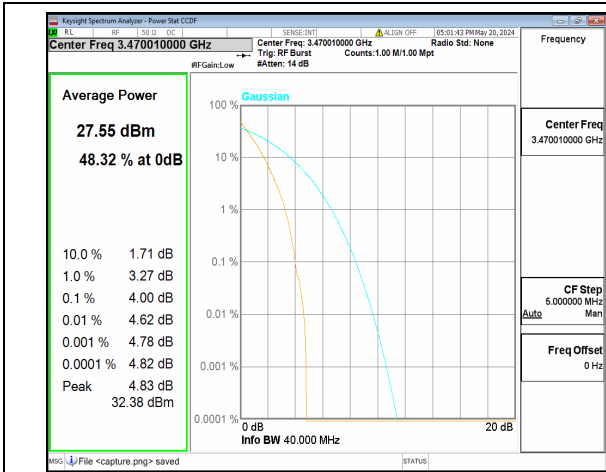

n77(3450-3550MHz) 40M DFT-s-OFDM BPSK
Outer_Full Low