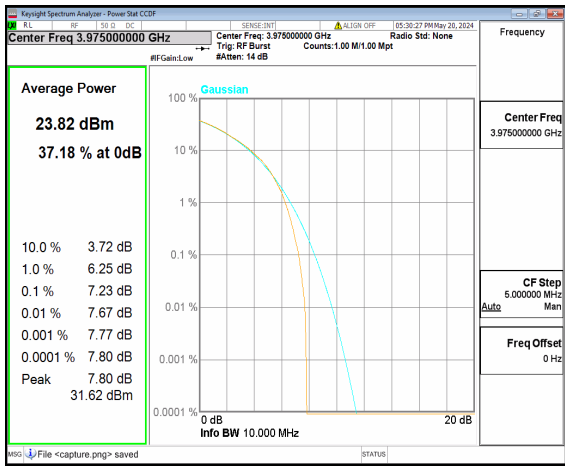

n77(3700-3980MHz) 10M CP-OFDM QPSK  
Outer\_Full Mid

n77(3700-3980MHz) 10M CP-OFDM 256QAM  
Outer\_Full Mid

n77(3700-3980MHz) 10M DFT-s-OFDM BPSK Outer\_Full High

n77(3700-3980MHz) 10M DFT-s-OFDM 256QAM Outer\_Full High