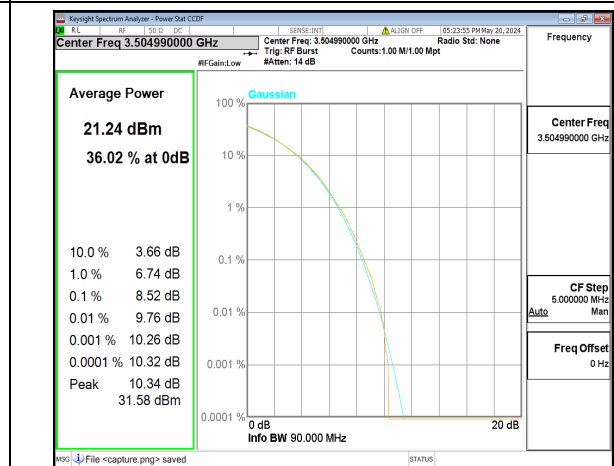

n77(3450-3550MHz) 90M DFT-s-OFDM
256QAM Outer_Full High

n77(3450-3550MHz) 90M CP-OFDM 256QAM
Outer_Full High