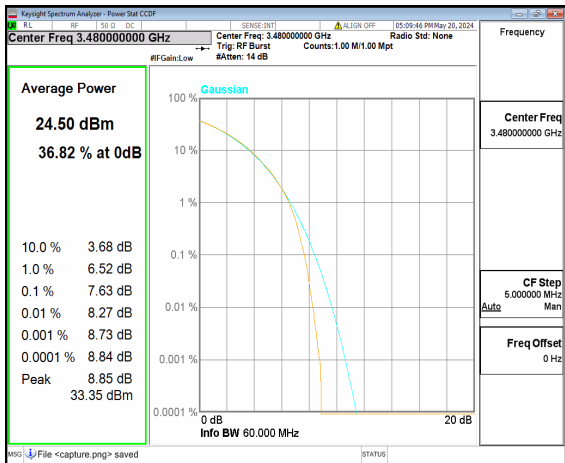

n77(3450-3550MHz) 50M CP-OFDM QPSK Outer\_Full High

n77(3450-3550MHz) 50M CP-OFDM 256QAM Outer\_Full High

n77(3450-3550MHz) 60M DFT-s-OFDM BPSK  
Outer\_Full Low

n77(3450-3550MHz) 60M DFT-s-OFDM  
256QAM Outer\_Full Low