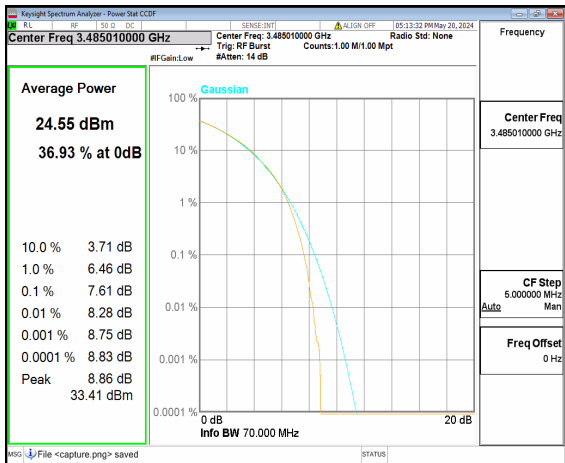

n77(3450-3550MHz) 60M CP-OFDM QPSK  
Outer\_Full High

n77(3450-3550MHz) 60M CP-OFDM 256QAM  
Outer\_Full High

n77(3450-3550MHz) 70M DFT-s-OFDM BPSK  
Outer\_Full Low

n77(3450-3550MHz) 70M DFT-s-OFDM  
256QAM Outer\_Full Low