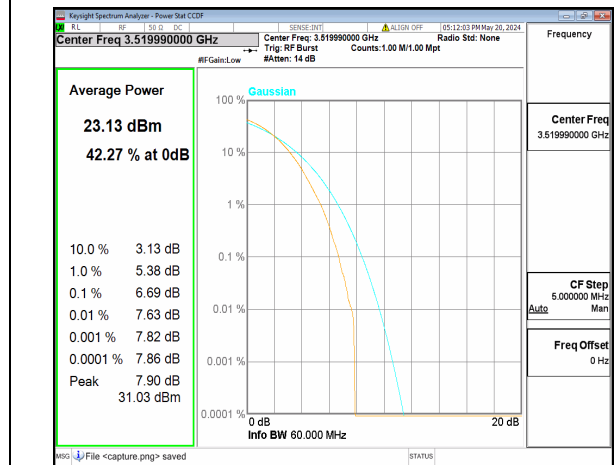

n77(3450-3550MHz) 60M CP-OFDM 256QAM
Outer_Full Mid

n77(3450-3550MHz) 60M DFT-s-OFDM
256QAM Outer_Full High