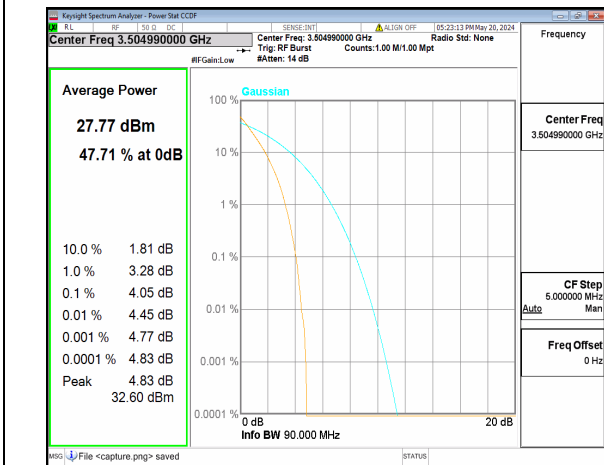

n77(3450-3550MHz) 90M CP-OFDM QPSK
Outer_Full Mid

n77(3450-3550MHz) 90M DFT-s-OFDM BPSK
Outer_Full High