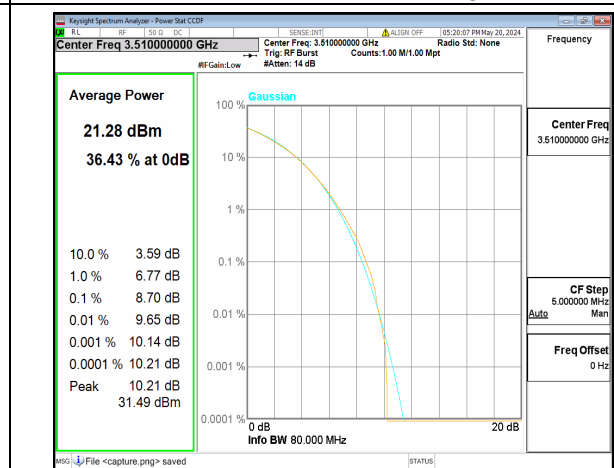

n77(3450-3550MHz) 80M DFT-s-OFDM 256QAM Outer_Full High

n77(3450-3550MHz) 80M CP-OFDM 256QAM Outer_Full High