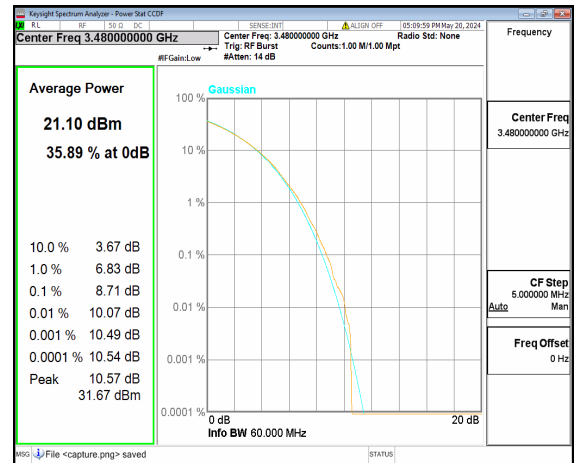

n77(3450-3550MHz) 60M DFT-s-OFDM
256QAM Outer_Full Low

n77(3450-3550MHz) 60M CP-OFDM 256QAM
Outer_Full Low