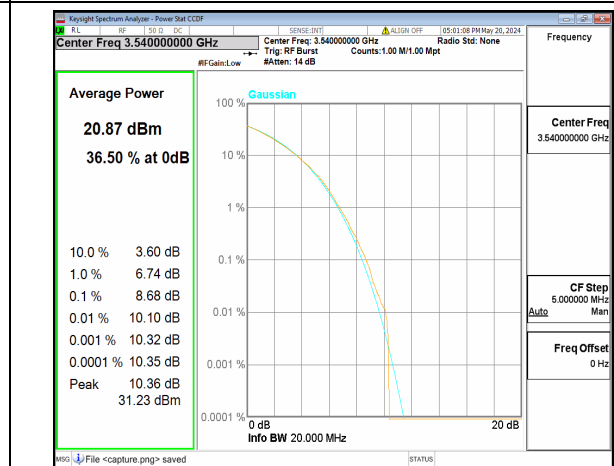

n77(3450-3550MHz) 20M DFT-s-OFDM
256QAM Outer_Full High

n77(3450-3550MHz) 20M CP-OFDM 256QAM
Outer_Full High