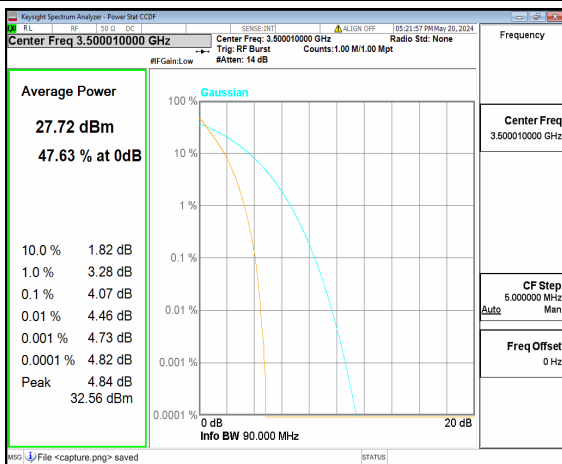

n77(3450-3550MHz) 90M CP-OFDM QPSK
Outer_Full Low

n77(3450-3550MHz) 90M DFT-s-OFDM BPSK
Outer_Full Mid