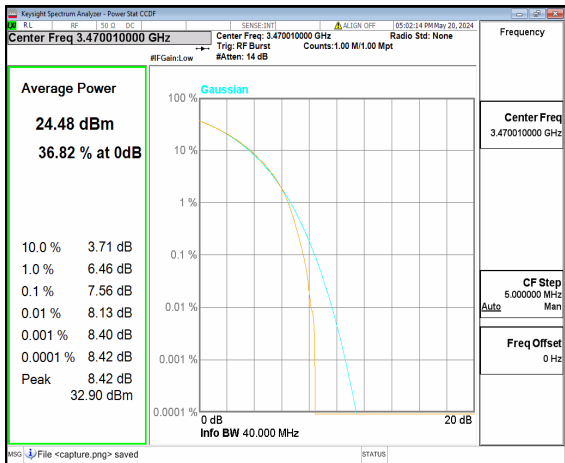

n77(3450-3550MHz) 20M CP-OFDM QPSK  
Outer\_Full High

n77(3450-3550MHz) 20M CP-OFDM 256QAM  
Outer\_Full High

n77(3450-3550MHz) 40M DFT-s-OFDM BPSK  
Outer\_Full Low

n77(3450-3550MHz) 40M DFT-s-OFDM  
256QAM Outer\_Full Low