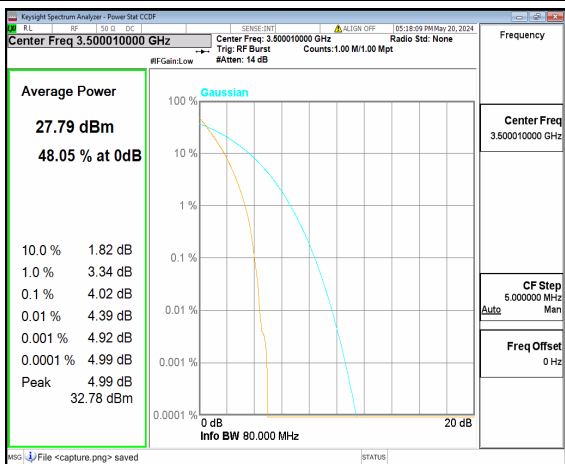

n77(3450-3550MHz) 80M CP-OFDM QPSK
Outer_Full Low

n77(3450-3550MHz) 80M DFT-s-OFDM BPSK
Outer_Full Mid