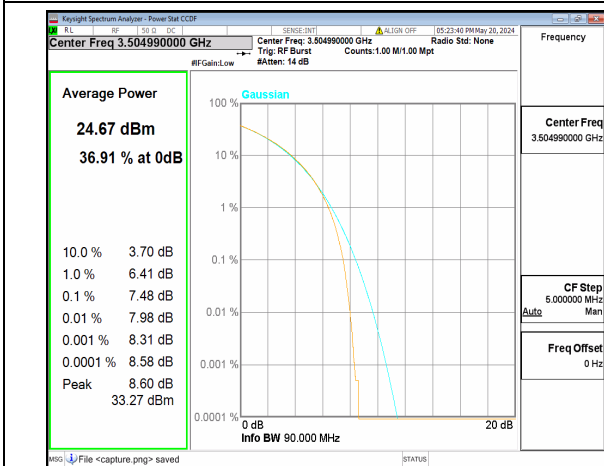

n77(3450-3550MHz) 90M CP-OFDM QPSK  
Outer\_Full Mid

n77(3450-3550MHz) 90M CP-OFDM 256QAM  
Outer\_Full Mid

n77(3450-3550MHz) 90M DFT-s-OFDM BPSK  
Outer\_Full High

n77(3450-3550MHz) 90M DFT-s-OFDM  
256QAM Outer\_Full High