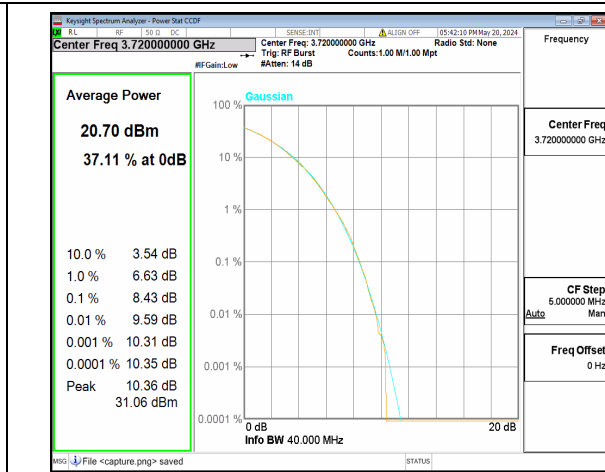

n77(3700-3980MHz) 40M DFT-s-OFDM 256QAM Outer_Full Low

n77(3700-3980MHz) 40M CP-OFDM 256QAM
Outer_Full Low