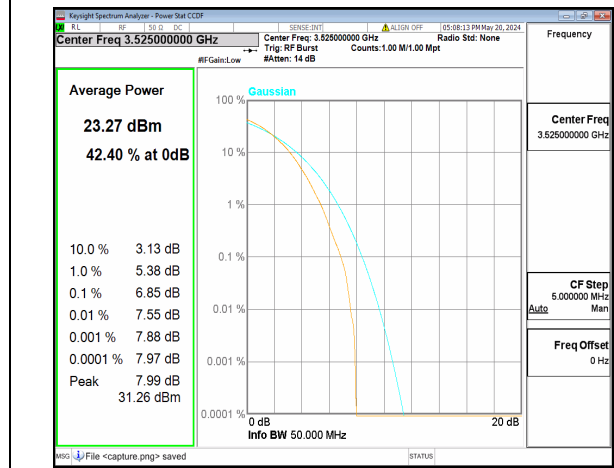

n77(3450-3550MHz) 50M CP-OFDM 256QAM Outer_Full Mid

n77(3450-3550MHz) 50M DFT-s-OFDM 256QAM Outer_Full High