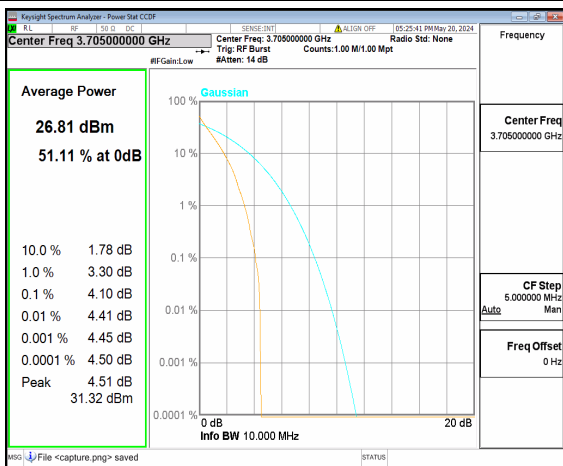

n77(3450-3550MHz) 100M CP-OFDM QPSK Outer_Full Mid

n77(3700-3980MHz) 10M DFT-s-OFDM BPSK Outer_Full Low