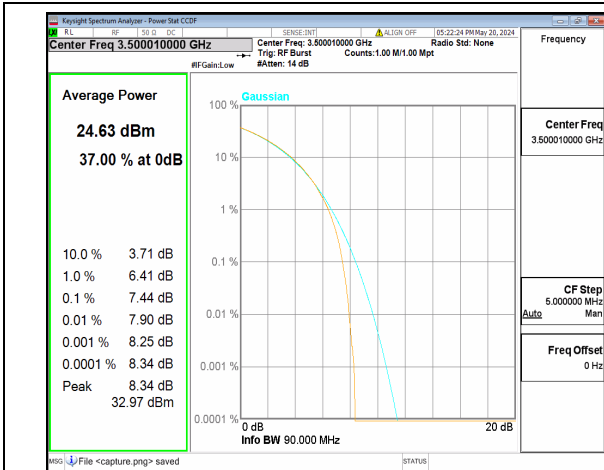

n77(3450-3550MHz) 90M CP-OFDM QPSK  
Outer\_Full Low

n77(3450-3550MHz) 90M CP-OFDM 256QAM  
Outer\_Full Low

n77(3450-3550MHz) 90M DFT-s-OFDM BPSK  
Outer\_Full Mid

n77(3450-3550MHz) 90M DFT-s-OFDM  
256QAM Outer\_Full Mid