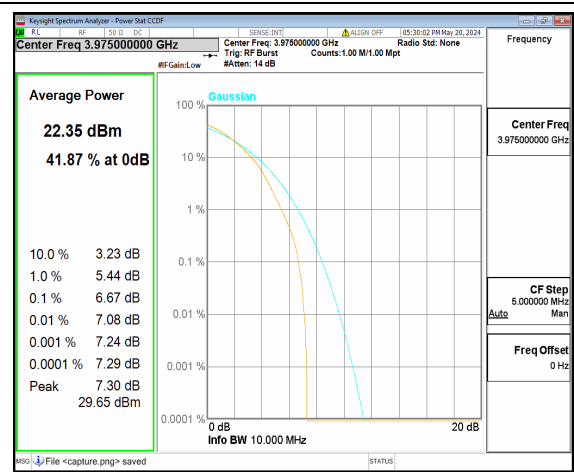

n77(3700-3980MHz) 10M CP-OFDM 256QAM
Outer_Full Mid

n77(3700-3980MHz) 10M DFT-s-OFDM 256QAM Outer_Full High