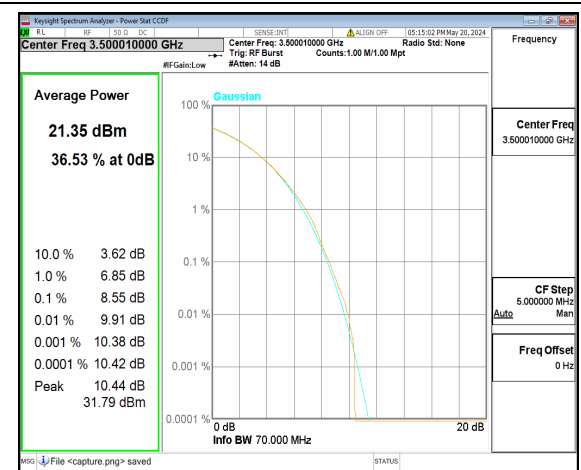

n77(3450-3550MHz) 70M DFT-s-OFDM
256QAM Outer_Full Mid

n77(3450-3550MHz) 70M CP-OFDM 256QAM
Outer_Full Mid