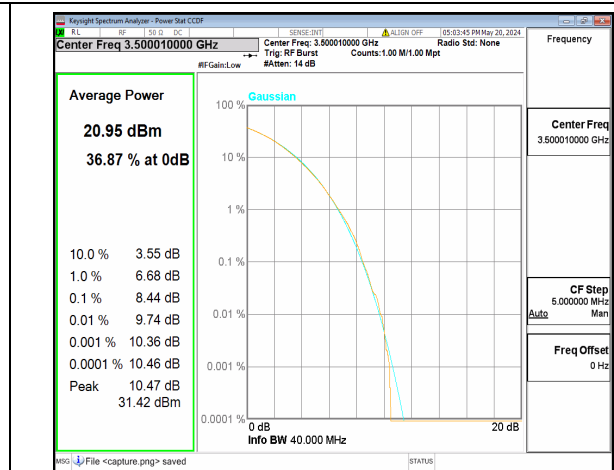

n77(3450-3550MHz) 40M DFT-s-OFDM
256QAM Outer_Full Mid

n77(3450-3550MHz) 40M CP-OFDM 256QAM
Outer_Full Mid