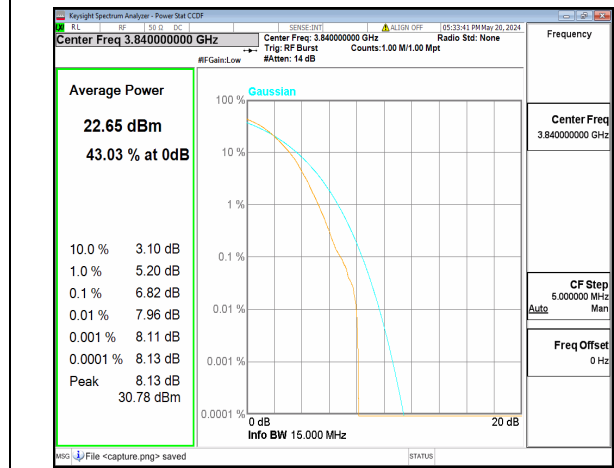

n77(3700-3980MHz) 15M CP-OFDM 256QAM
Outer_Full Low

n77(3700-3980MHz) 15M DFT-s-OFDM
256QAM Outer_Full Mid