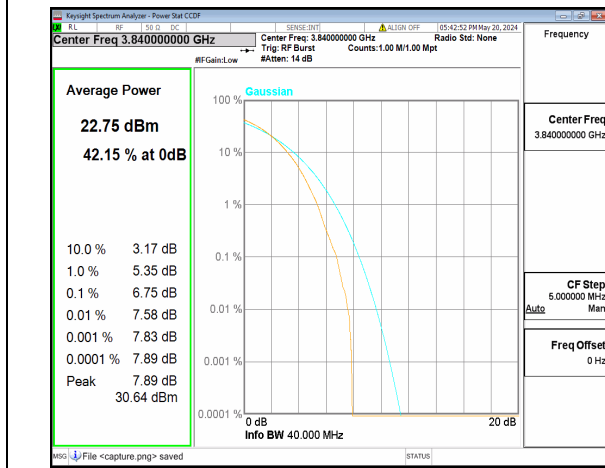

n77(3700-3980MHz) 40M CP-OFDM 256QAM
Outer_Full Low

n77(3700-3980MHz) 40M DFT-s-OFDM
256QAM Outer_Full Mid