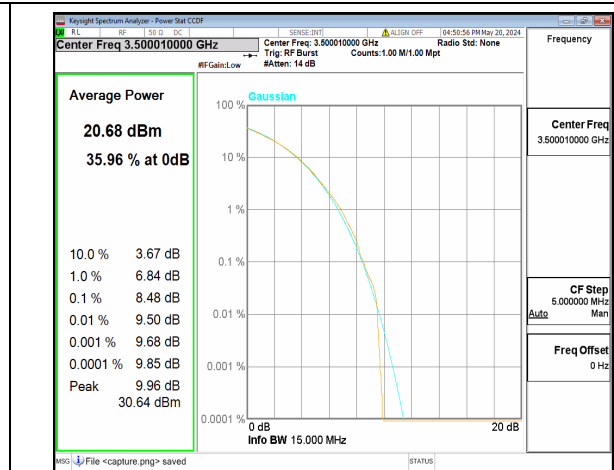

n77(3450-3550MHz) 15M CP-OFDM QPSK  
Outer\_Full Mid

n77(3450-3550MHz) 15M CP-OFDM 256QAM  
Outer\_Full Mid

n77(3450-3550MHz) 15M DFT-s-OFDM BPSK  
Outer\_Full High

n77(3450-3550MHz) 15M DFT-s-OFDM  
256QAM Outer\_Full High