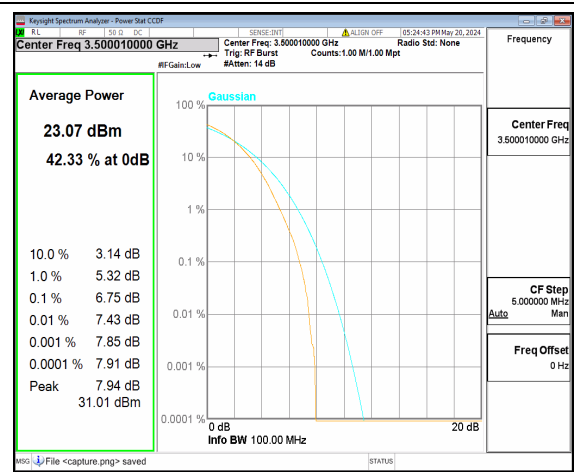

n77(3450-3550MHz) 90M CP-OFDM 256QAM
Outer_Full High

n77(3450-3550MHz) 100M DFT-s-OFDM 256QAM Outer_Full Mid