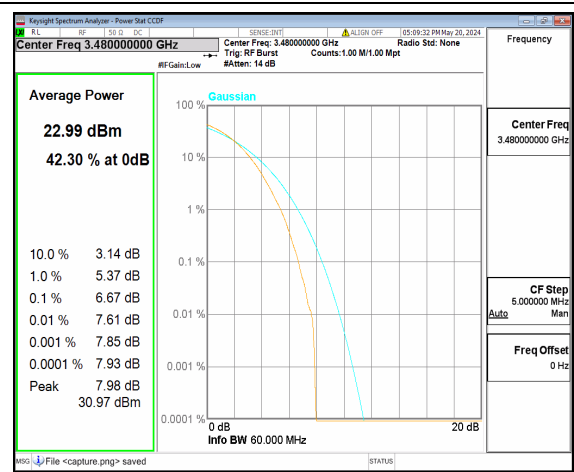

n77(3450-3550MHz) 50M CP-OFDM 256QAM Outer_Full High

n77(3450-3550MHz) 60M DFT-s-OFDM
256QAM Outer_Full Low