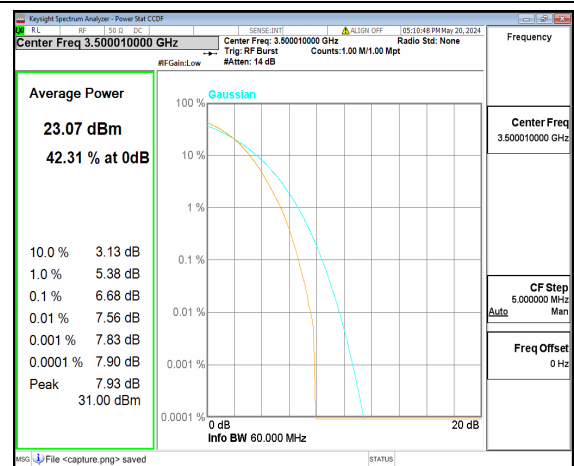

n77(3450-3550MHz) 60M CP-OFDM 256QAM
Outer_Full Low

n77(3450-3550MHz) 60M DFT-s-OFDM
256QAM Outer_Full Mid