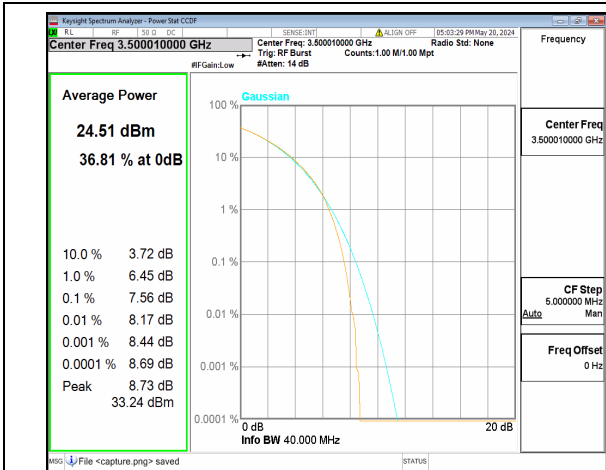

n77(3450-3550MHz) 40M CP-OFDM QPSK  
Outer\_Full Low

n77(3450-3550MHz) 40M CP-OFDM 256QAM  
Outer\_Full Low

n77(3450-3550MHz) 40M DFT-s-OFDM BPSK  
Outer\_Full Mid

n77(3450-3550MHz) 40M DFT-s-OFDM  
256QAM Outer\_Full Mid