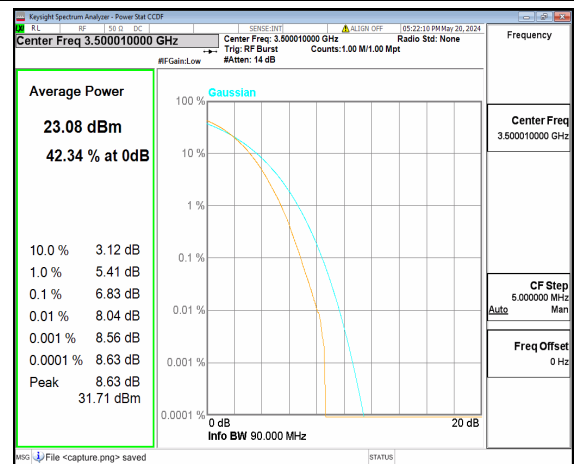

n77(3450-3550MHz) 90M CP-OFDM 256QAM
Outer_Full Low

n77(3450-3550MHz) 90M DFT-s-OFDM
256QAM Outer_Full Mid