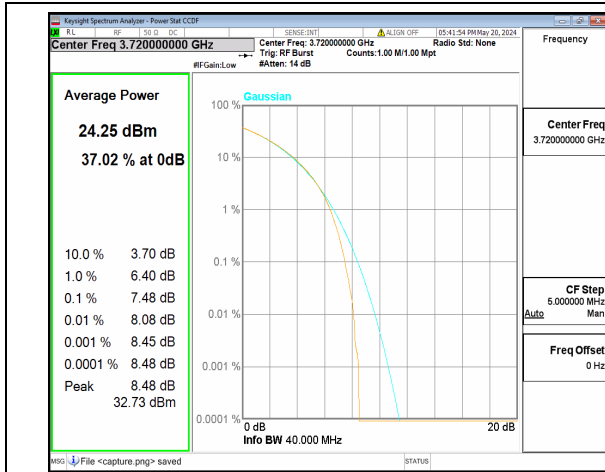

n77(3700-3980MHz) 20M CP-OFDM QPSK Outer\_Full High

n77(3700-3980MHz) 20M CP-OFDM 256QAM Outer\_Full High

n77(3700-3980MHz) 40M DFT-s-OFDM BPSK Outer\_Full Low

n77(3700-3980MHz) 40M DFT-s-OFDM 256QAM Outer\_Full Low