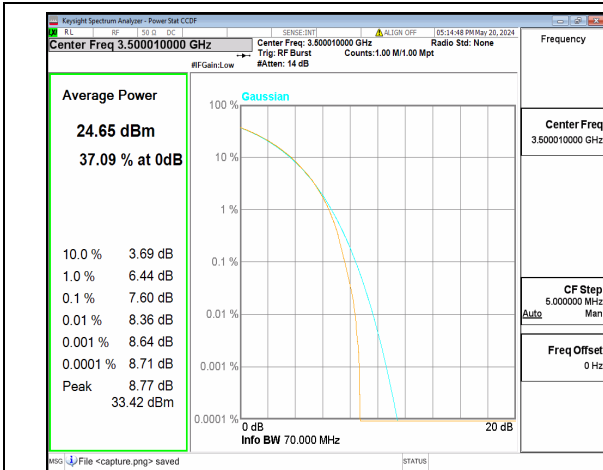

n77(3450-3550MHz) 70M CP-OFDM QPSK  
Outer\_Full Low

n77(3450-3550MHz) 70M CP-OFDM 256QAM  
Outer\_Full Low

n77(3450-3550MHz) 70M DFT-s-OFDM BPSK  
Outer\_Full Mid

n77(3450-3550MHz) 70M DFT-s-OFDM  
256QAM Outer\_Full Mid