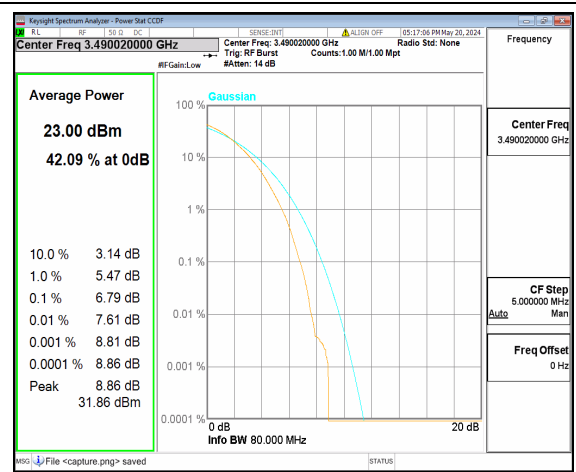

n77(3450-3550MHz) 70M CP-OFDM 256QAM
Outer_Full High

n77(3450-3550MHz) 80M DFT-s-OFDM
256QAM Outer_Full Low