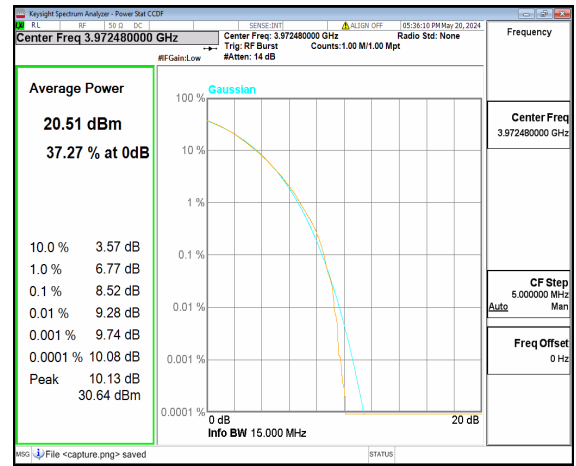

n77(3700-3980MHz) 15M DFT-s-OFDM 256QAM Outer_Full High

n77(3700-3980MHz) 15M CP-OFDM 256QAM Outer_Full High