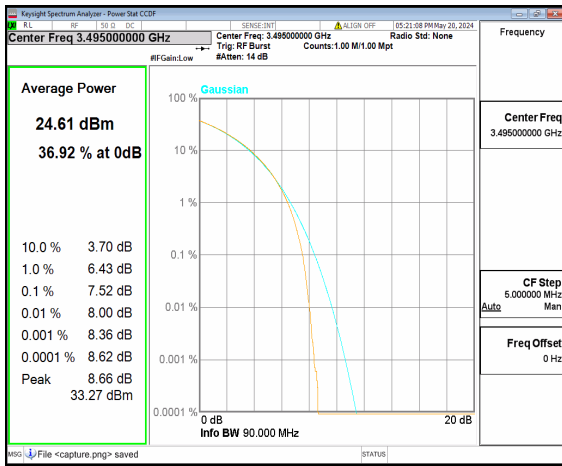

n77(3450-3550MHz) 80M CP-OFDM QPSK Outer\_Full High

n77(3450-3550MHz) 80M CP-OFDM 256QAM Outer\_Full High

n77(3450-3550MHz) 90M DFT-s-OFDM BPSK  
Outer\_Full Low

n77(3450-3550MHz) 90M DFT-s-OFDM  
256QAM Outer\_Full Low