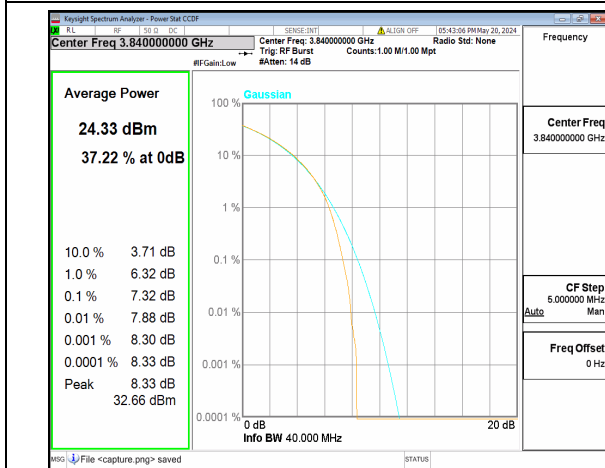

n77(3700-3980MHz) 40M CP-OFDM QPSK  
Outer\_Full Low

n77(3700-3980MHz) 40M CP-OFDM 256QAM  
Outer\_Full Low

n77(3700-3980MHz) 40M DFT-s-OFDM BPSK  
Outer\_Full Mid

n77(3700-3980MHz) 40M DFT-s-OFDM  
256QAM Outer\_Full Mid