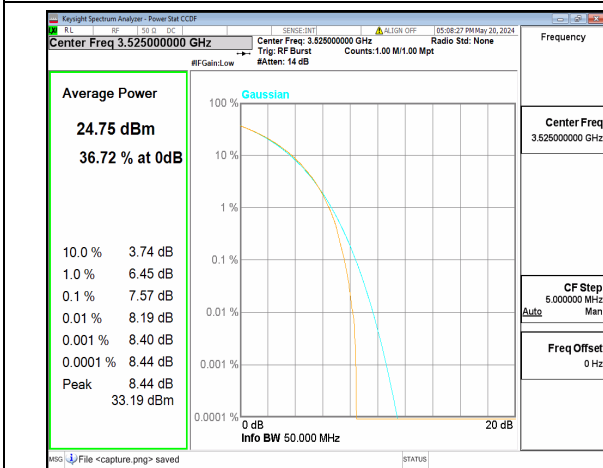

n77(3450-3550MHz) 50M CP-OFDM QPSK Outer\_Full Mid

n77(3450-3550MHz) 50M CP-OFDM 256QAM Outer\_Full Mid

n77(3450-3550MHz) 50M DFT-s-OFDM BPSK Outer\_Full High

n77(3450-3550MHz) 50M DFT-s-OFDM 256QAM Outer\_Full High