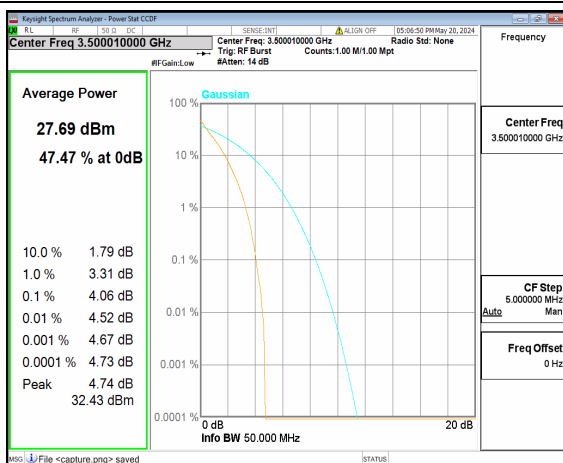

n77(3450-3550MHz) 50M CP-OFDM QPSK
Outer_Full Low

n77(3450-3550MHz) 50M DFT-s-OFDM BPSK
Outer_Full Mid