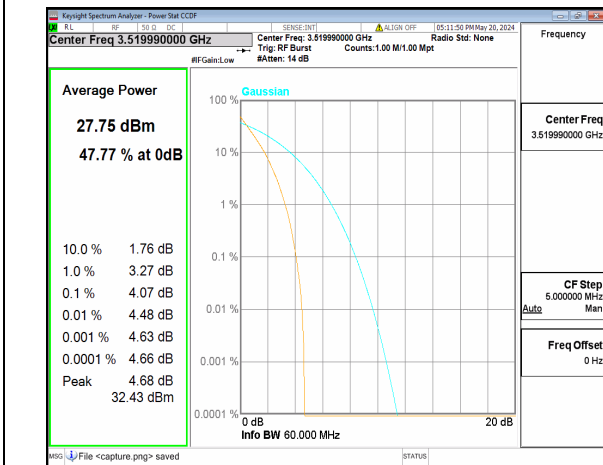

n77(3450-3550MHz) 60M CP-OFDM QPSK
Outer_Full Mid

n77(3450-3550MHz) 60M DFT-s-OFDM BPSK
Outer_Full High