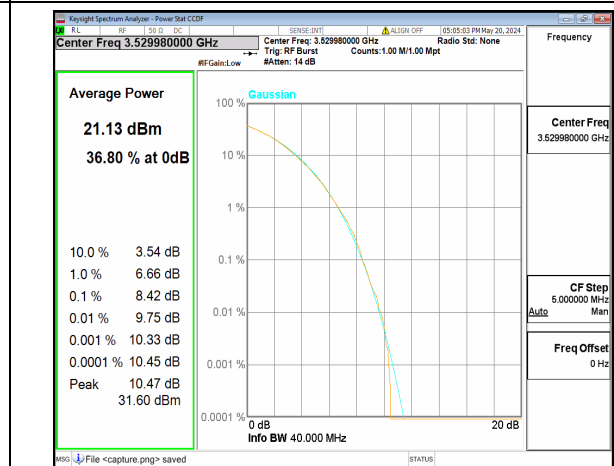

n77(3450-3550MHz) 40M DFT-s-OFDM
256QAM Outer_Full High

n77(3450-3550MHz) 40M CP-OFDM 256QAM
Outer_Full High