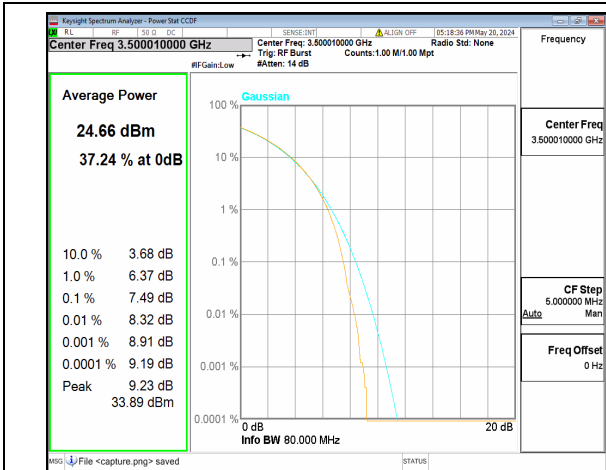

n77(3450-3550MHz) 80M CP-OFDM QPSK  
Outer\_Full Low

n77(3450-3550MHz) 80M CP-OFDM 256QAM  
Outer\_Full Low

n77(3450-3550MHz) 80M DFT-s-OFDM BPSK  
Outer\_Full Mid

n77(3450-3550MHz) 80M DFT-s-OFDM  
256QAM Outer\_Full Mid