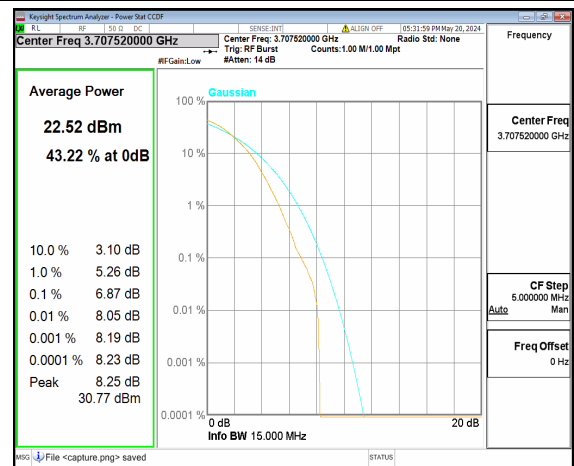

n77(3700-3980MHz) 10M CP-OFDM 256QAM Outer_Full High

n77(3700-3980MHz) 15M DFT-s-OFDM 256QAM Outer_Full Low