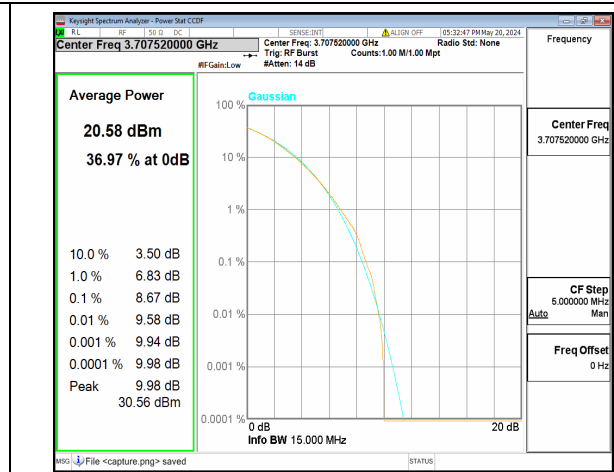

n77(3700-3980MHz) 15M DFT-s-OFDM 256QAM Outer_Full Low

n77(3700-3980MHz) 15M CP-OFDM 256QAM
Outer_Full Low