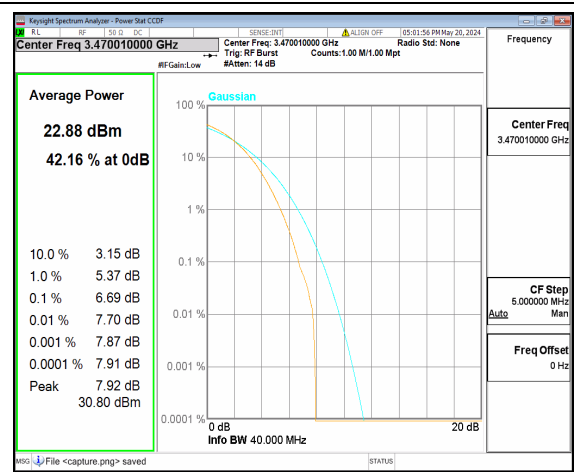

n77(3450-3550MHz) 20M CP-OFDM 256QAM
Outer_Full High

n77(3450-3550MHz) 40M DFT-s-OFDM
256QAM Outer_Full Low