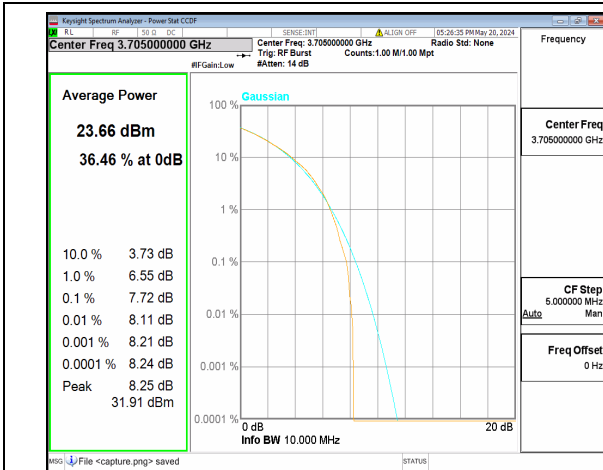

n77(3450-3550MHz) 100M CP-OFDM QPSK Outer\_Full Mid

n77(3450-3550MHz) 100M CP-OFDM 256QAM Outer\_Full Mid

n77(3700-3980MHz) 10M DFT-s-OFDM BPSK Outer\_Full Low

n77(3700-3980MHz) 10M DFT-s-OFDM 256QAM Outer\_Full Low