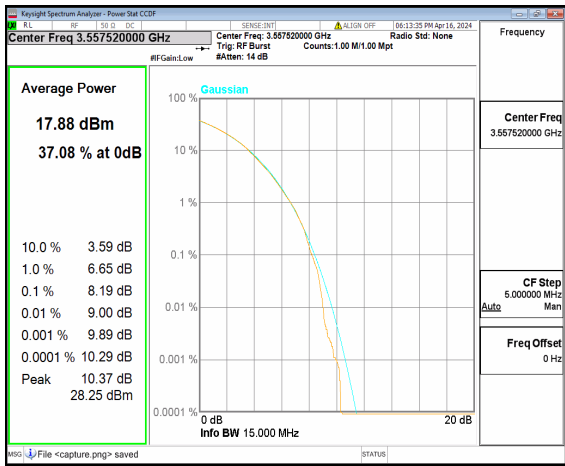

n48 15M CP-OFDM QPSK Outer_Full Low