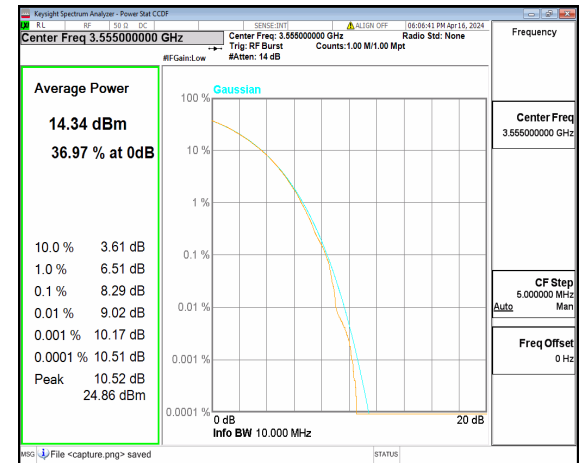

n48 10M DFT-s-OFDM BPSK Outer_Full Low

n48 10M DFT-s-OFDM 256QAM Outer_Full Low

n48 10M CP-OFDM QPSK Outer_Full Low

n48 10M CP-OFDM 256QAM Outer_Full Low

n48 10M DFT-s-OFDM BPSK Outer_Full Mid

n48 10M DFT-s-OFDM 256QAM Outer_Full Mid