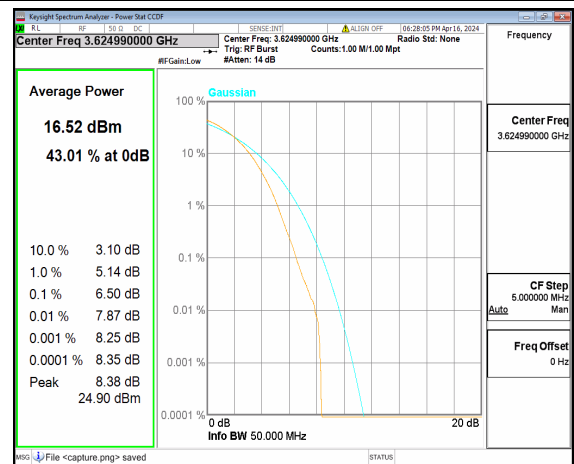

n48 50M DFT-s-OFDM BPSK Outer_Full Low

n48 50M DFT-s-OFDM 256QAM Outer_Full Low

n48 50M CP-OFDM QPSK Outer_Full Low

n48 50M CP-OFDM 256QAM Outer_Full Low

n48 50M DFT-s-OFDM BPSK Outer_Full Mid

n48 50M DFT-s-OFDM 256QAM Outer_Full Mid