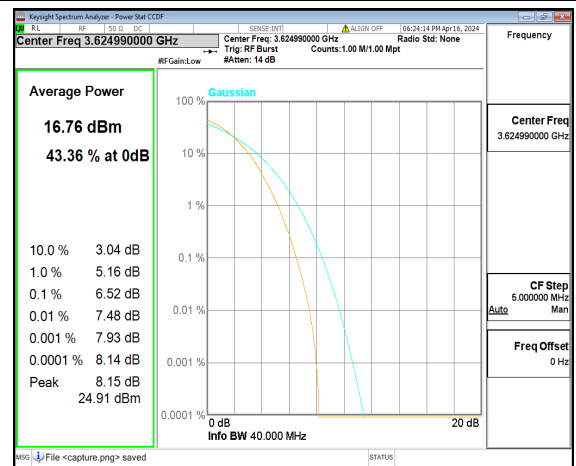

n48 40M DFT-s-OFDM BPSK Outer_Full Low

n48 40M DFT-s-OFDM 256QAM Outer_Full Low

n48 40M CP-OFDM QPSK Outer_Full Low

n48 40M CP-OFDM 256QAM Outer_Full Low

n48 40M DFT-s-OFDM BPSK Outer_Full Mid

n48 40M DFT-s-OFDM 256QAM Outer_Full Mid