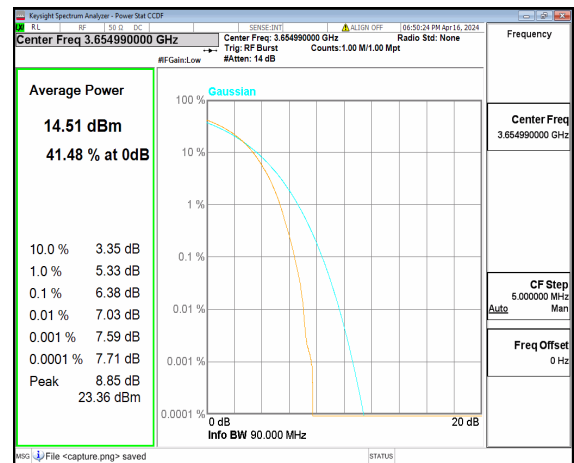

n48 90M DFT-s-OFDM 256QAM Outer_Full High