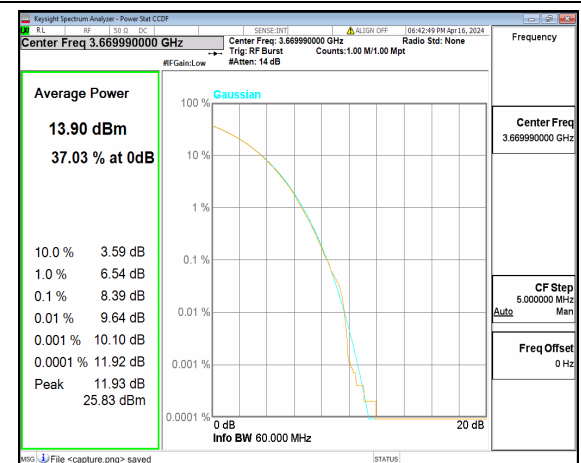

n48 60M CP-OFDM QPSK Outer_Full Mid

n48 60M CP-OFDM 256QAM Outer_Full Mid

n48 60M DFT-s-OFDM BPSK Outer_Full High

n48 60M DFT-s-OFDM 256QAM Outer_Full High

n48 60M CP-OFDM QPSK Outer_Full High

n48 60M CP-OFDM 256QAM Outer_Full High