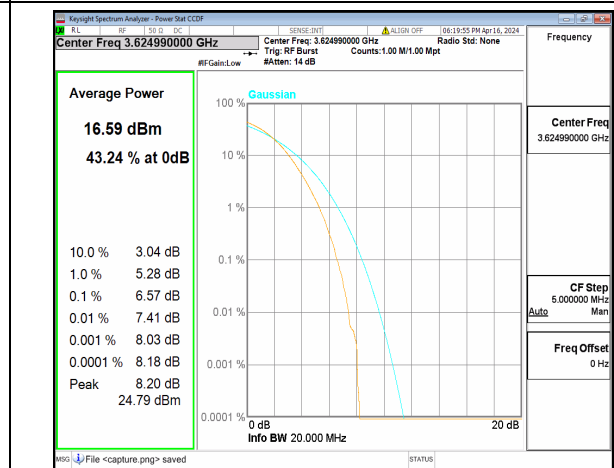

n48 20M DFT-s-OFDM BPSK Outer_Full Low

n48 20M DFT-s-OFDM 256QAM Outer_Full Low

n48 20M CP-OFDM QPSK Outer_Full Low

n48 20M CP-OFDM 256QAM Outer_Full Low

n48 20M DFT-s-OFDM BPSK Outer_Full Mid

n48 20M DFT-s-OFDM 256QAM Outer_Full Mid