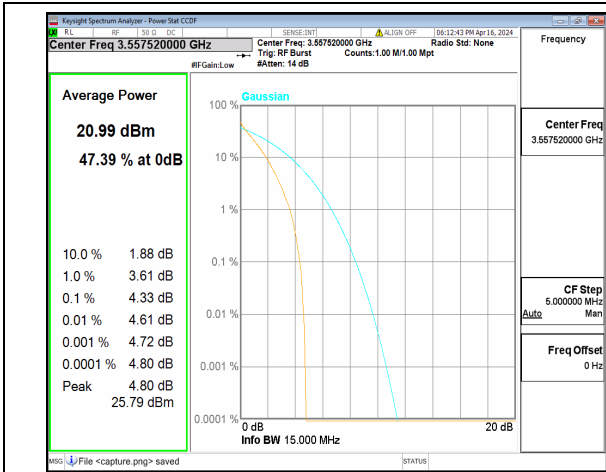

n48 10M CP-OFDM QPSK Outer_Full Mid

n48 10M CP-OFDM 256QAM Outer_Full Mid

n48 10M DFT-s-OFDM BPSK Outer_Full High

n48 10M DFT-s-OFDM 256QAM Outer_Full High

n48 10M CP-OFDM QPSK Outer_Full High

n48 10M CP-OFDM 256QAM Outer_Full High