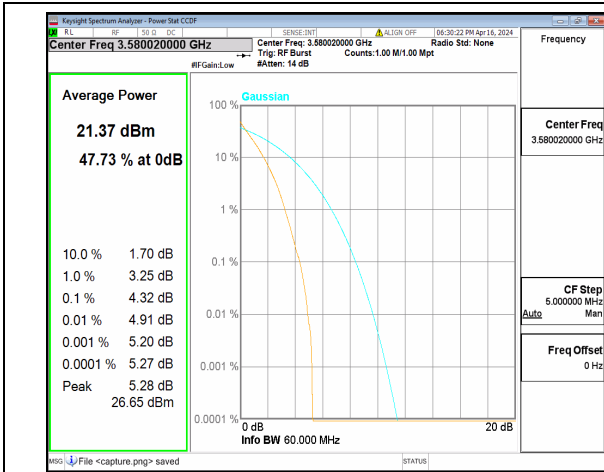

n48 50M CP-OFDM QPSK Outer_Full Mid

n48 50M CP-OFDM 256QAM Outer_Full Mid

n48 50M DFT-s-OFDM BPSK Outer_Full High

n48 50M DFT-s-OFDM 256QAM Outer_Full High

n48 50M CP-OFDM QPSK Outer_Full High

n48 50M CP-OFDM 256QAM Outer_Full High