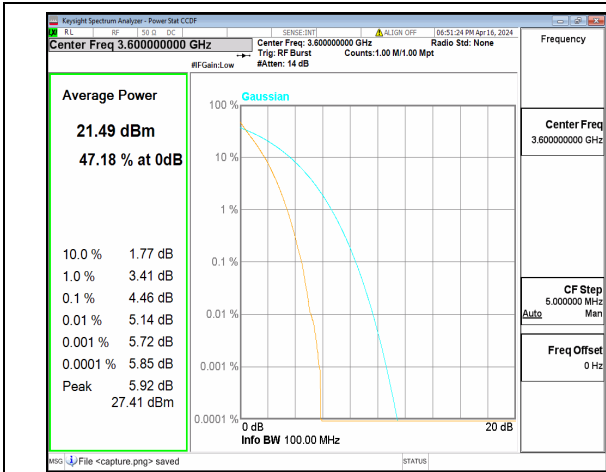

n48 90M CP-OFDM QPSK Outer_Full Mid

n48 90M CP-OFDM 256QAM Outer_Full Mid

n48 90M DFT-s-OFDM BPSK Outer_Full High

n48 90M DFT-s-OFDM 256QAM Outer_Full High

n48 90M CP-OFDM QPSK Outer_Full High

n48 90M CP-OFDM 256QAM Outer_Full High