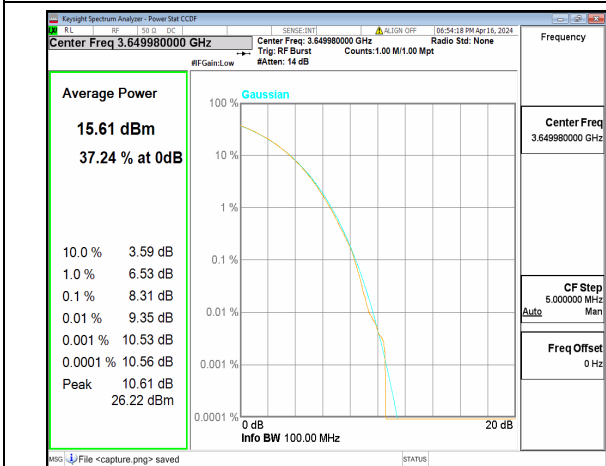

n48 100M CP-OFDM QPSK Outer_Full Mid

n48 100M CP-OFDM 256QAM Outer_Full Mid

n48 100M DFT-s-OFDM BPSK Outer_Full High

n48 100M DFT-s-OFDM 256QAM Outer_Full High

n48 100M CP-OFDM QPSK Outer_Full High

n48 100M CP-OFDM 256QAM Outer_Full High