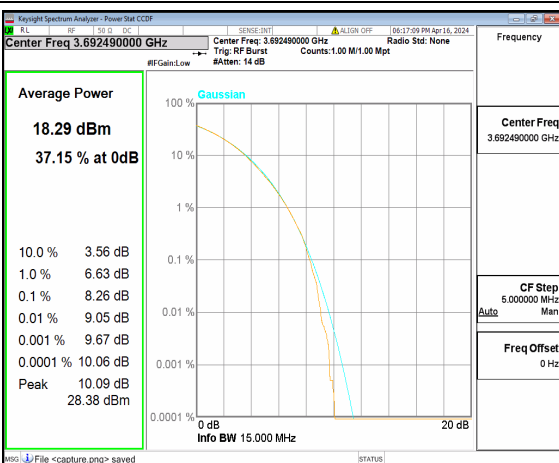

n48 15M CP-OFDM QPSK Outer_Full Mid

n48 15M CP-OFDM 256QAM Outer_Full Mid

n48 15M DFT-s-OFDM BPSK Outer_Full High

n48 15M DFT-s-OFDM 256QAM Outer_Full High

n48 15M CP-OFDM QPSK Outer_Full High

n48 15M CP-OFDM 256QAM Outer_Full High