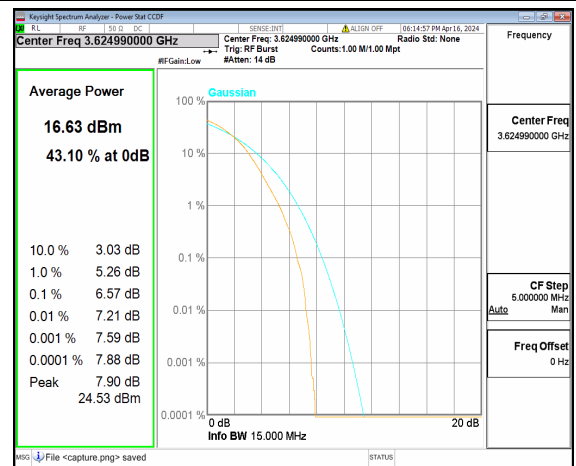

n48 15M DFT-s-OFDM BPSK Outer_Full Low

n48 15M DFT-s-OFDM 256QAM Outer_Full Low

n48 15M CP-OFDM QPSK Outer_Full Low

n48 15M CP-OFDM 256QAM Outer_Full Low

n48 15M DFT-s-OFDM BPSK Outer_Full Mid

n48 15M DFT-s-OFDM 256QAM Outer_Full Mid