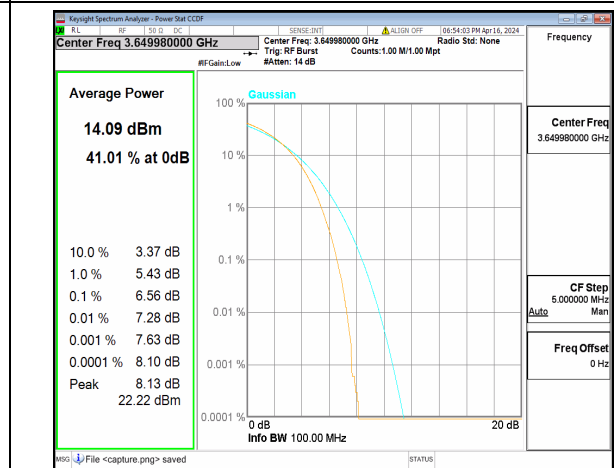

n48 100M DFT-s-OFDM 256QAM Outer_Full High