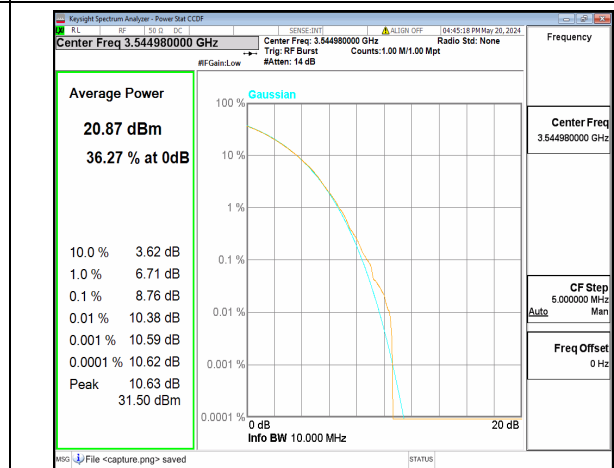

n77(3450-3550MHz) 10M CP-OFDM 256QAM
Outer_Full High