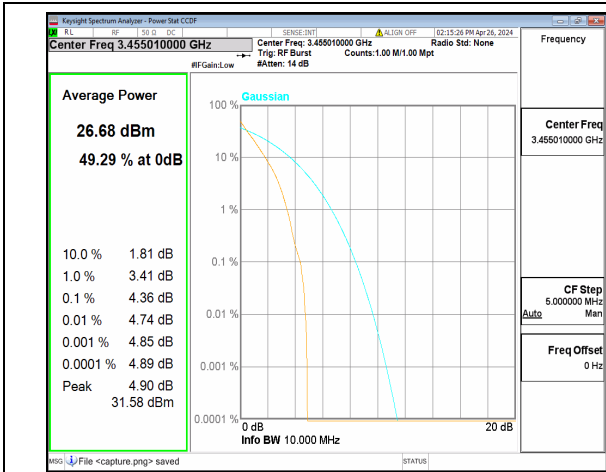

n77(3450-3550MHz) 10M DFT-s-OFDM BPSK
Outer_Full Low