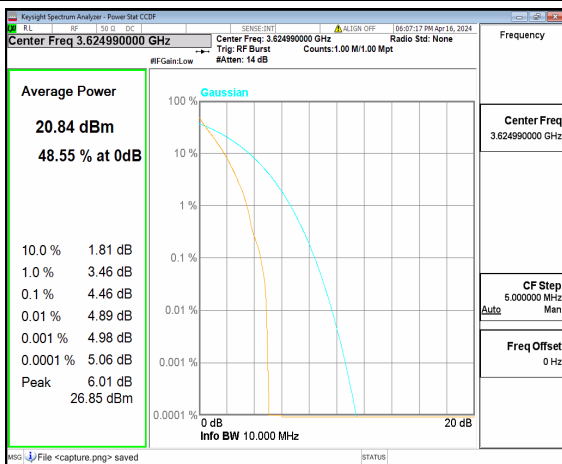

n48 10M DFT-s-OFDM BPSK Outer_Full Low

n48 10M DFT-s-OFDM 256QAM Outer_Full Low

n48 10M CP-OFDM QPSK Outer_Full Low

n48 10M CP-OFDM 256QAM Outer_Full Low

n48 10M DFT-s-OFDM BPSK Outer_Full Mid

n48 10M DFT-s-OFDM 256QAM Outer_Full Mid