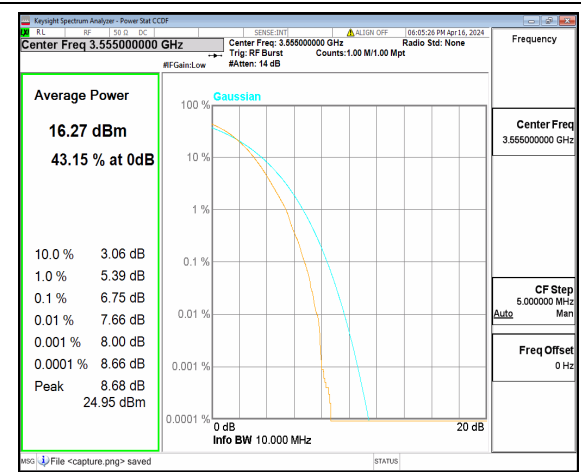

n48 10M DFT-s-OFDM BPSK Outer_Full Low

n48 10M DFT-s-OFDM 256QAM Outer_Full Low

n48 10M CP-OFDM QPSK Outer_Full Low

n48 10M CP-OFDM 256QAM Outer_Full Low

n48 10M DFT-s-OFDM BPSK Outer_Full Mid

n48 10M DFT-s-OFDM 256QAM Outer_Full Mid