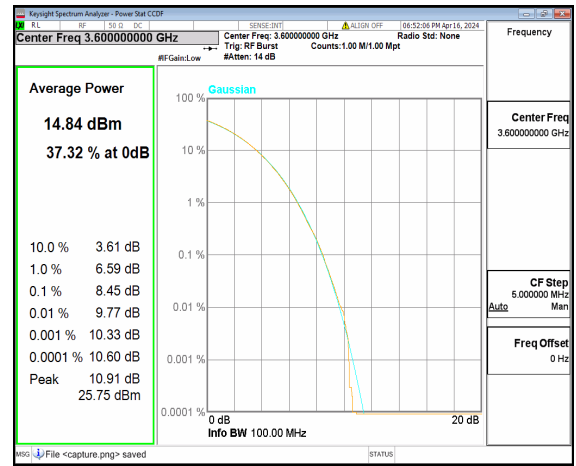

n48 100M CP-OFDM 256QAM Outer_Full Low