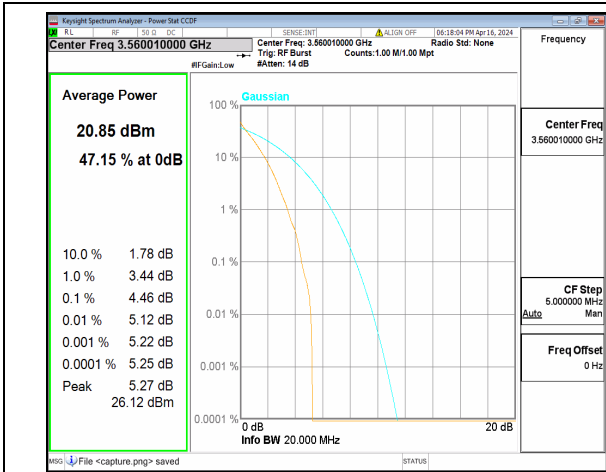

n48 15M CP-OFDM QPSK Outer_Full Mid

n48 15M CP-OFDM 256QAM Outer_Full Mid

n48 15M DFT-s-OFDM BPSK Outer_Full High

n48 15M DFT-s-OFDM 256QAM Outer_Full High

n48 15M CP-OFDM QPSK Outer_Full High

n48 15M CP-OFDM 256QAM Outer_Full High