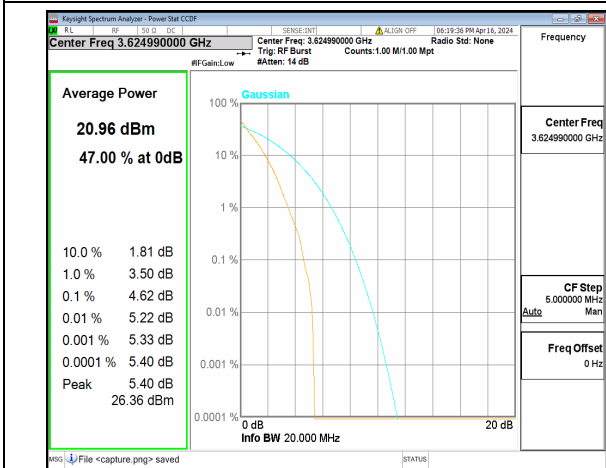

n48 20M DFT-s-OFDM BPSK Outer_Full Low

n48 20M DFT-s-OFDM 256QAM Outer_Full Low

n48 20M CP-OFDM QPSK Outer_Full Low

n48 20M CP-OFDM 256QAM Outer_Full Low

n48 20M DFT-s-OFDM BPSK Outer_Full Mid

n48 20M DFT-s-OFDM 256QAM Outer_Full Mid