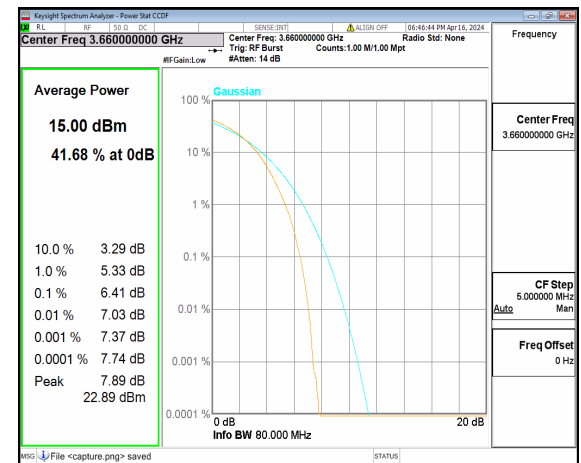

n48 80M DFT-s-OFDM 256QAM Outer_Full High