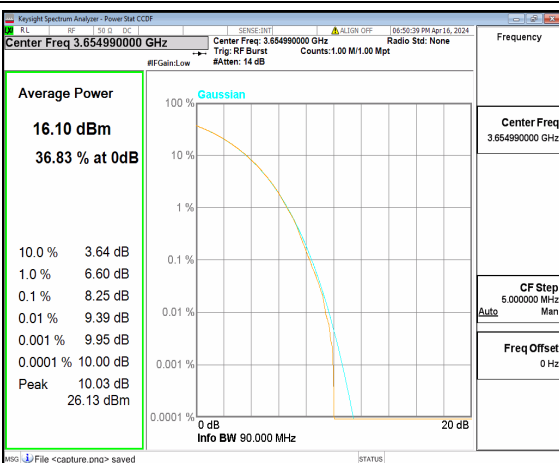

n48 90M CP-OFDM QPSK Outer_Full Mid

n48 90M CP-OFDM 256QAM Outer_Full Mid

n48 90M DFT-s-OFDM BPSK Outer_Full High

n48 90M DFT-s-OFDM 256QAM Outer_Full High

n48 90M CP-OFDM QPSK Outer_Full High

n48 90M CP-OFDM 256QAM Outer_Full High