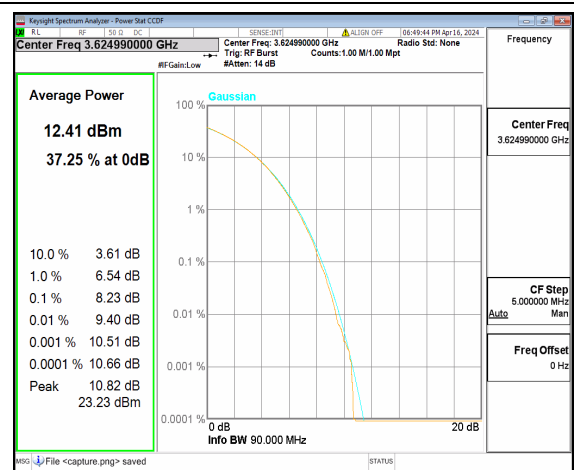

n48 90M CP-OFDM 256QAM Outer_Full Mid