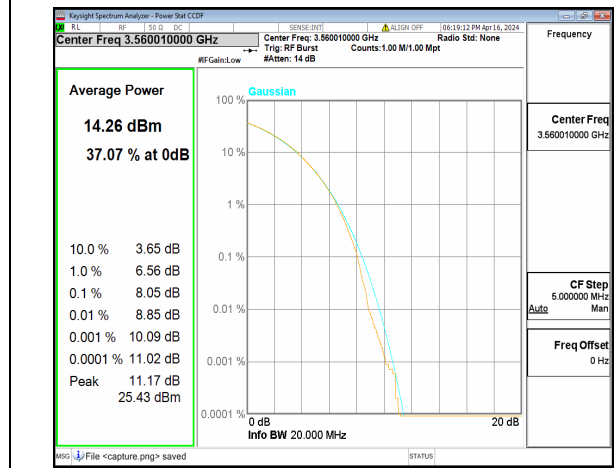

n48 20M CP-OFDM 256QAM Outer_Full Low