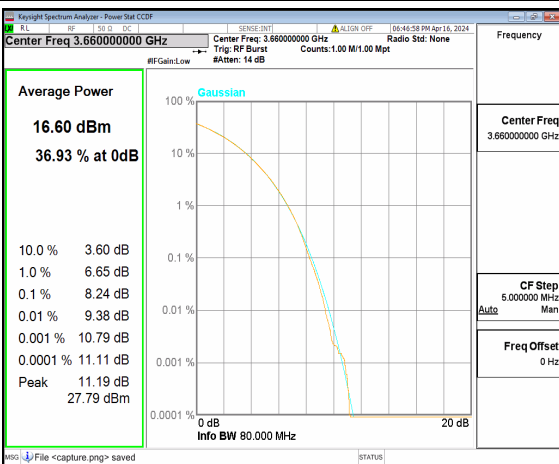

n48 80M CP-OFDM QPSK Outer_Full Mid

n48 80M CP-OFDM 256QAM Outer_Full Mid

n48 80M DFT-s-OFDM BPSK Outer_Full High

n48 80M DFT-s-OFDM 256QAM Outer_Full High

n48 80M CP-OFDM QPSK Outer_Full High

n48 80M CP-OFDM 256QAM Outer_Full High