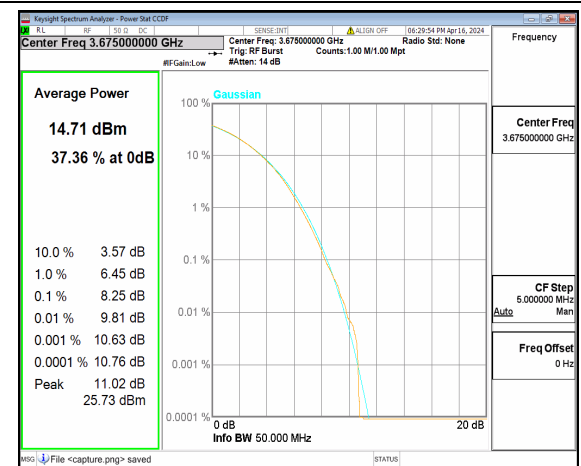

n48 50M CP-OFDM QPSK Outer_Full Mid

n48 50M CP-OFDM 256QAM Outer_Full Mid

n48 50M DFT-s-OFDM BPSK Outer_Full High

n48 50M DFT-s-OFDM 256QAM Outer_Full High

n48 50M CP-OFDM QPSK Outer_Full High

n48 50M CP-OFDM 256QAM Outer_Full High