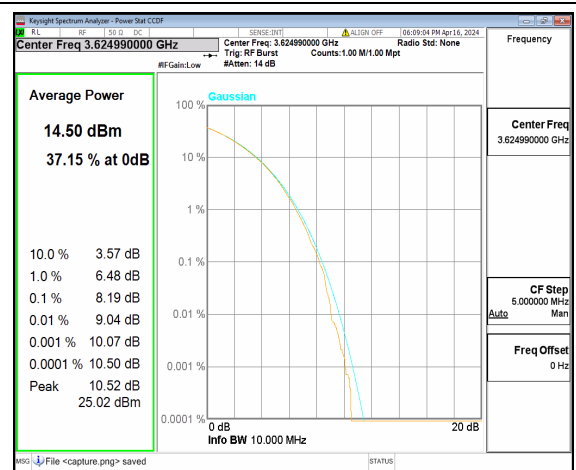

n48 10M CP-OFDM 256QAM Outer_Full Mid