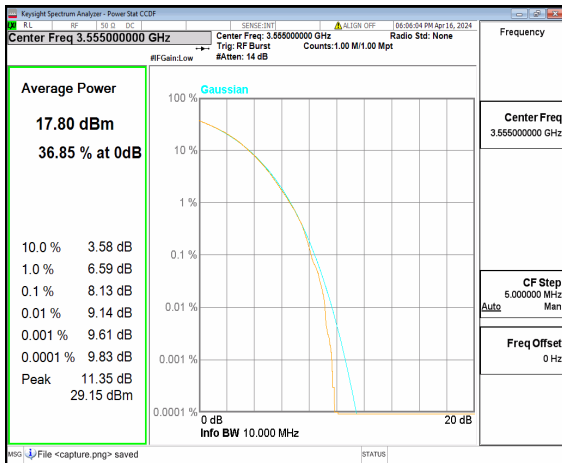

n48 10M DFT-s-OFDM BPSK Outer_Full Low

n48 10M DFT-s-OFDM 256QAM Outer_Full Low

n48 10M CP-OFDM QPSK Outer_Full Low

n48 10M CP-OFDM 256QAM Outer_Full Low

n48 10M DFT-s-OFDM BPSK Outer_Full Mid

n48 10M DFT-s-OFDM 256QAM Outer_Full Mid