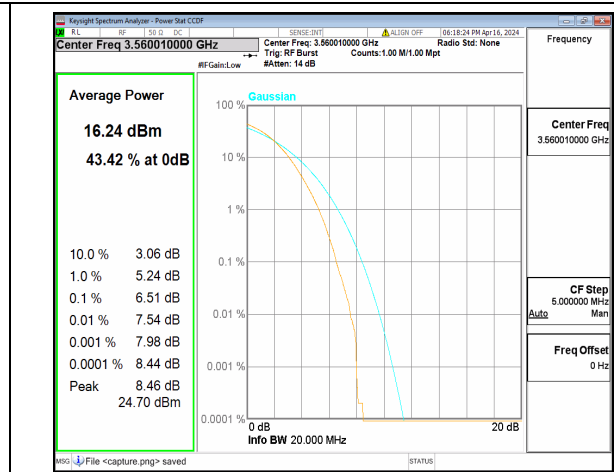

n48 20M DFT-s-OFDM 256QAM Outer_Full Low