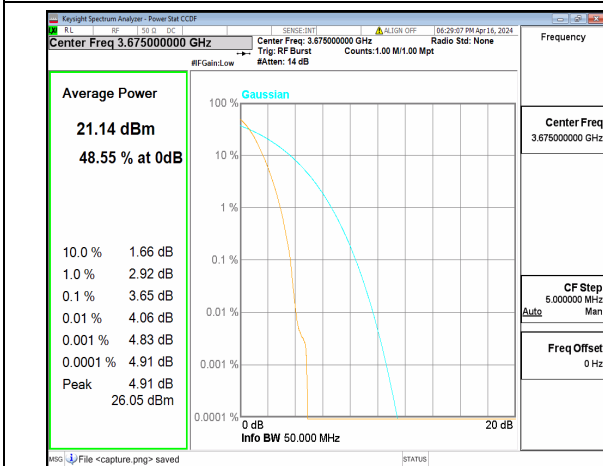

n48 50M DFT-s-OFDM BPSK Outer_Full High