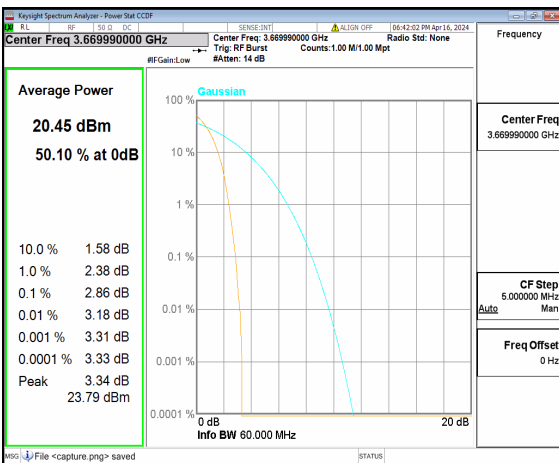

n48 60M DFT-s-OFDM BPSK Outer_Full High