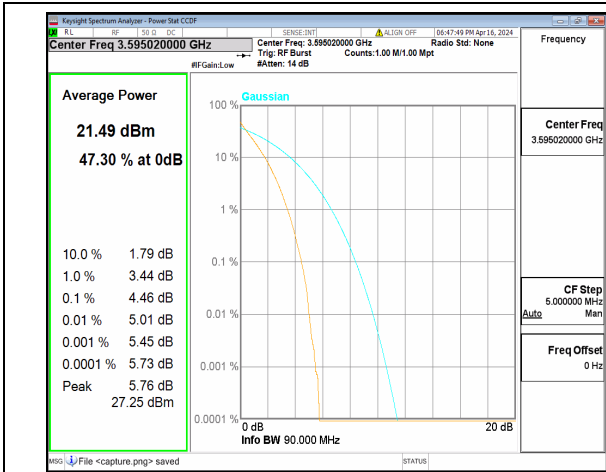

n48 80M CP-OFDM QPSK Outer_Full Mid

n48 80M CP-OFDM 256QAM Outer_Full Mid

n48 80M DFT-s-OFDM BPSK Outer_Full High

n48 80M DFT-s-OFDM 256QAM Outer_Full High

n48 80M CP-OFDM QPSK Outer_Full High

n48 80M CP-OFDM 256QAM Outer_Full High