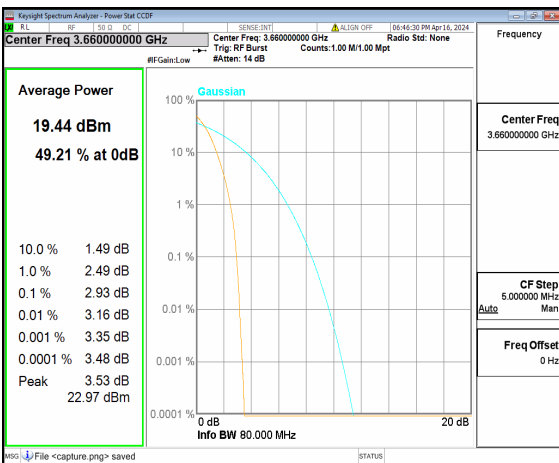

n48 80M DFT-s-OFDM BPSK Outer_Full High