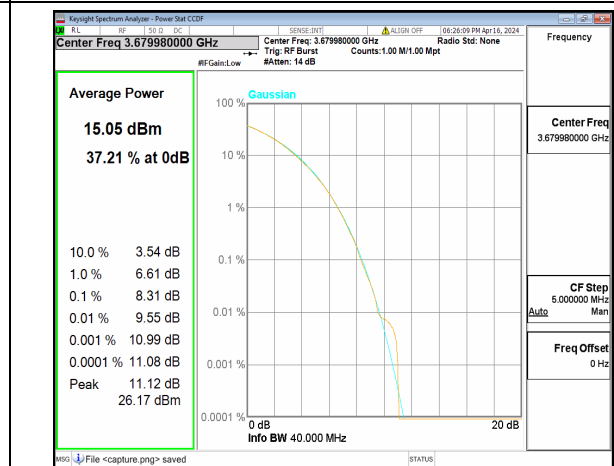

n48 40M CP-OFDM QPSK Outer_Full Mid

n48 40M CP-OFDM 256QAM Outer_Full Mid

n48 40M DFT-s-OFDM BPSK Outer_Full High

n48 40M DFT-s-OFDM 256QAM Outer_Full High

n48 40M CP-OFDM QPSK Outer_Full High

n48 40M CP-OFDM 256QAM Outer_Full High