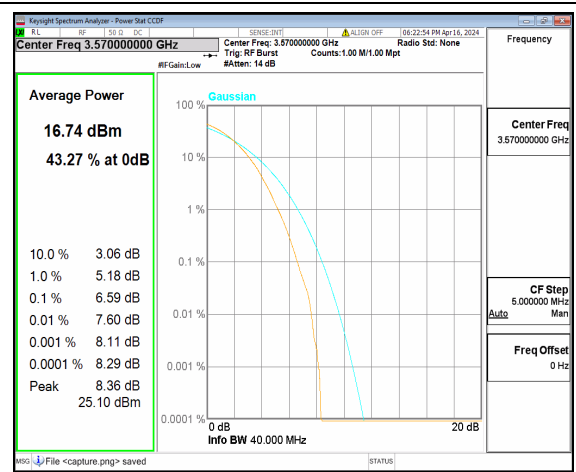

n48 40M DFT-s-OFDM 256QAM Outer_Full Low