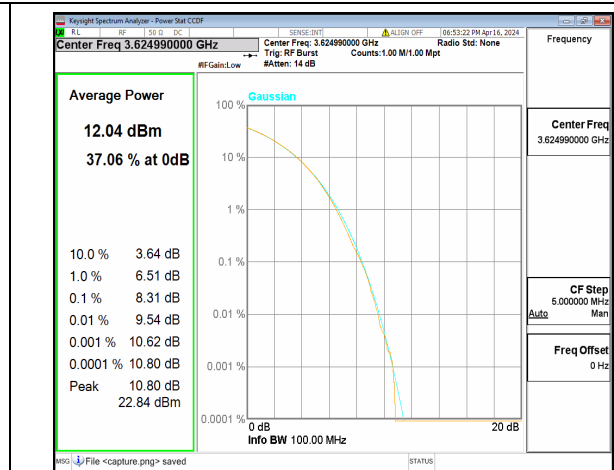

n48 100M CP-OFDM 256QAM Outer_Full Mid