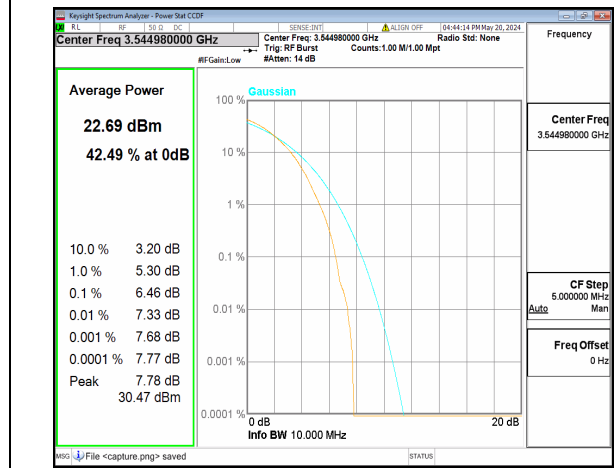

n77(3450-3550MHz) 10M DFT-s-OFDM
256QAM Outer_Full High