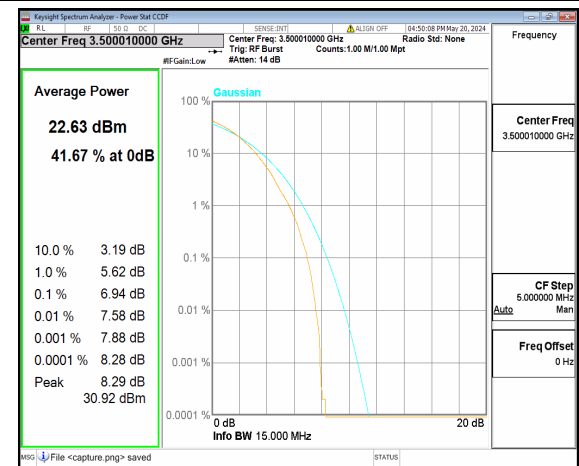

n77(3450-3550MHz) 15M DFT-s-OFDM
256QAM Outer_Full Mid