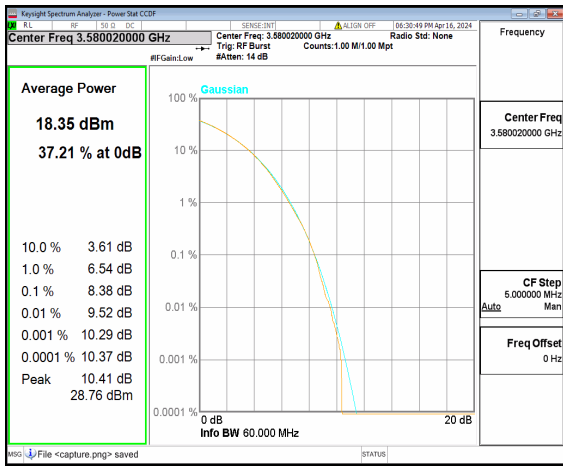

n48 60M CP-OFDM QPSK Outer_Full Low