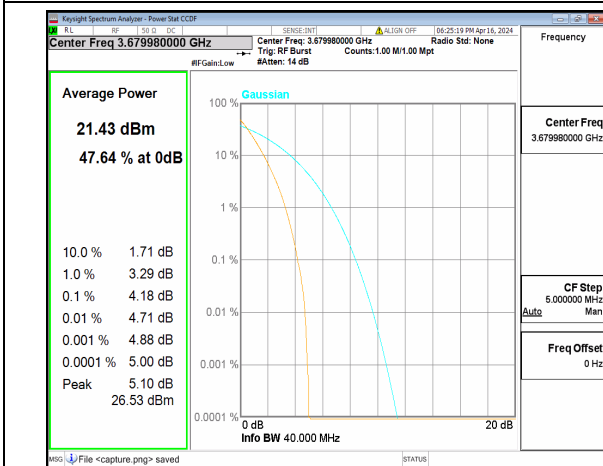

n48 40M DFT-s-OFDM BPSK Outer_Full High