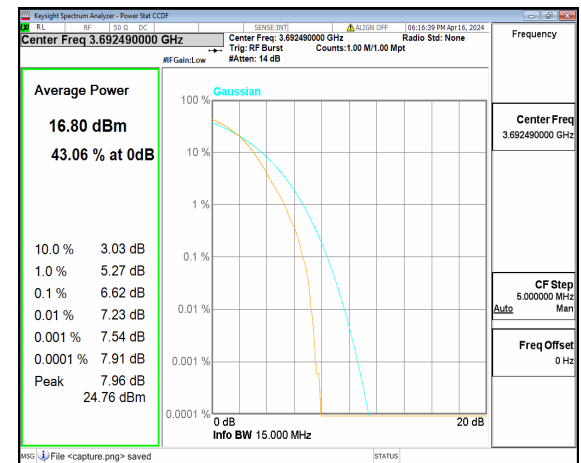

n48 15M DFT-s-OFDM 256QAM Outer_Full High