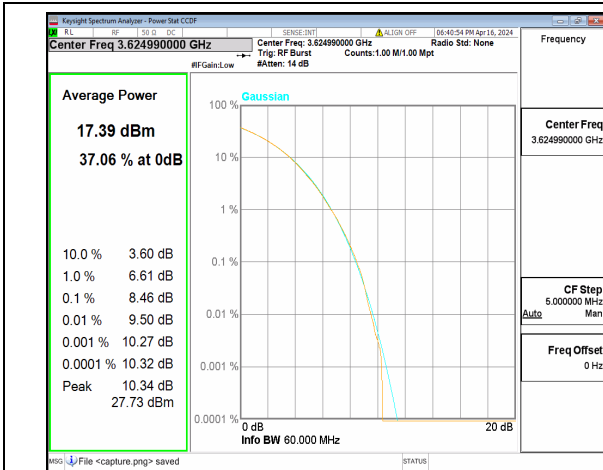

n48 60M DFT-s-OFDM BPSK Outer_Full Low

n48 60M DFT-s-OFDM 256QAM Outer_Full Low

n48 60M CP-OFDM QPSK Outer_Full Low

n48 60M CP-OFDM 256QAM Outer_Full Low

n48 60M DFT-s-OFDM BPSK Outer_Full Mid

n48 60M DFT-s-OFDM 256QAM Outer_Full Mid