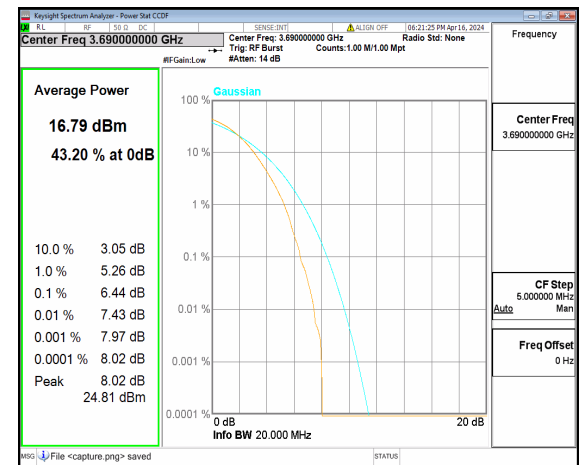

n48 20M DFT-s-OFDM 256QAM Outer_Full High