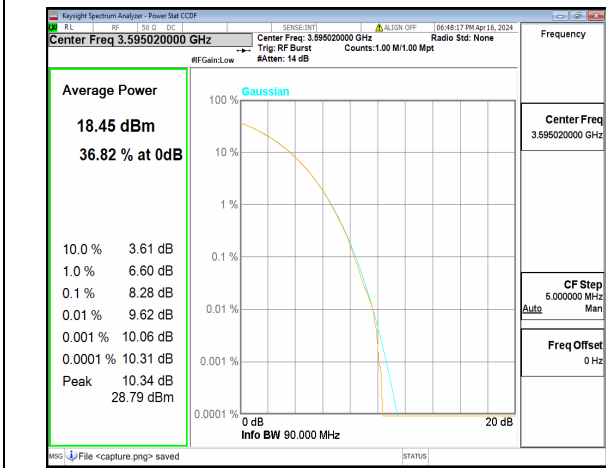

n48 90M CP-OFDM QPSK Outer_Full Low