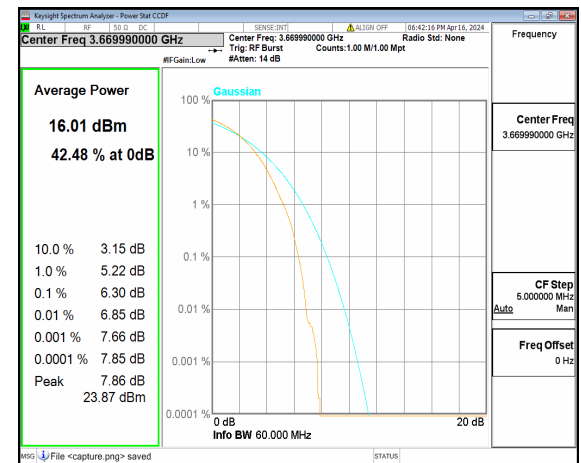

n48 60M DFT-s-OFDM 256QAM Outer_Full High