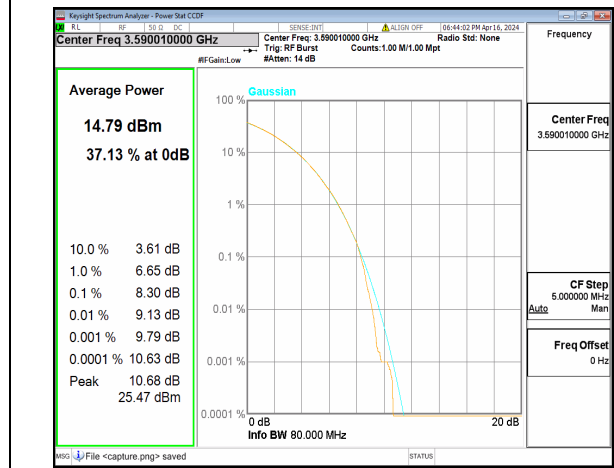

n48 80M CP-OFDM 256QAM Outer_Full Low