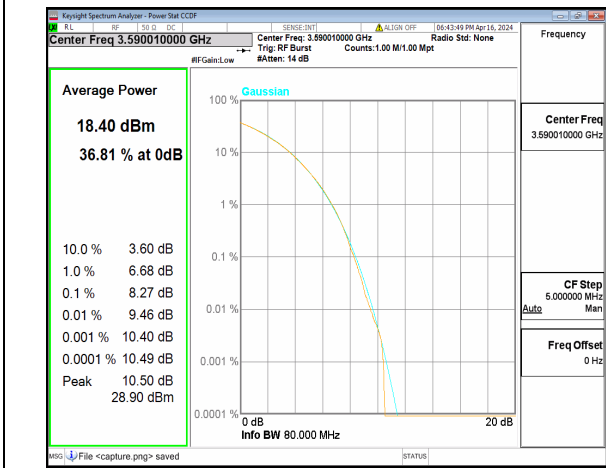

n48 80M CP-OFDM QPSK Outer_Full Low