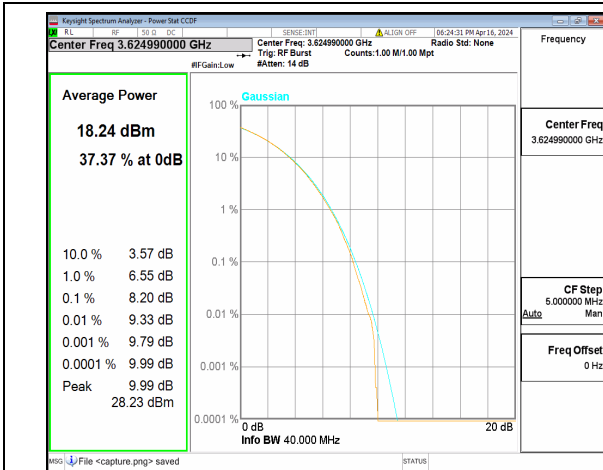

n48 40M DFT-s-OFDM BPSK Outer_Full Low

n48 40M DFT-s-OFDM 256QAM Outer_Full Low

n48 40M CP-OFDM QPSK Outer_Full Low

n48 40M CP-OFDM 256QAM Outer_Full Low

n48 40M DFT-s-OFDM BPSK Outer_Full Mid

n48 40M DFT-s-OFDM 256QAM Outer_Full Mid