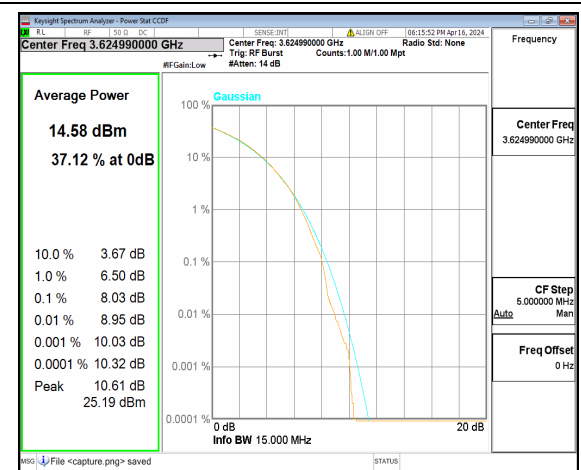

n48 15M CP-OFDM 256QAM Outer_Full Mid