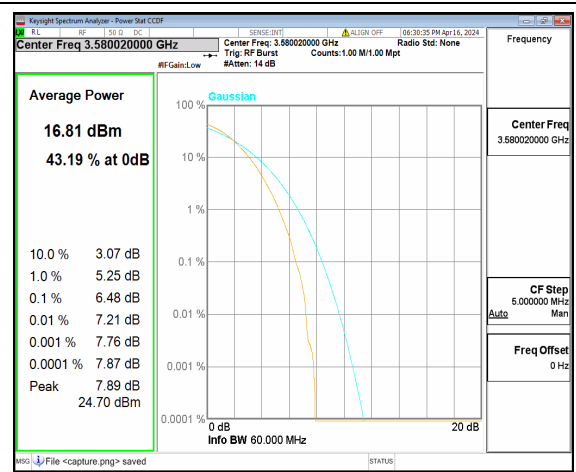

n48 60M DFT-s-OFDM 256QAM Outer_Full Low