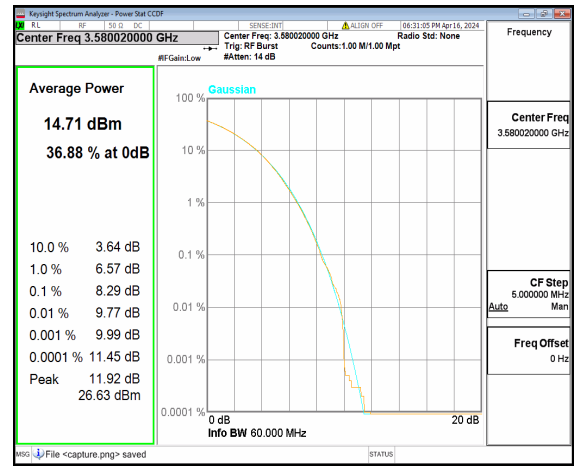

n48 60M CP-OFDM 256QAM Outer_Full Low