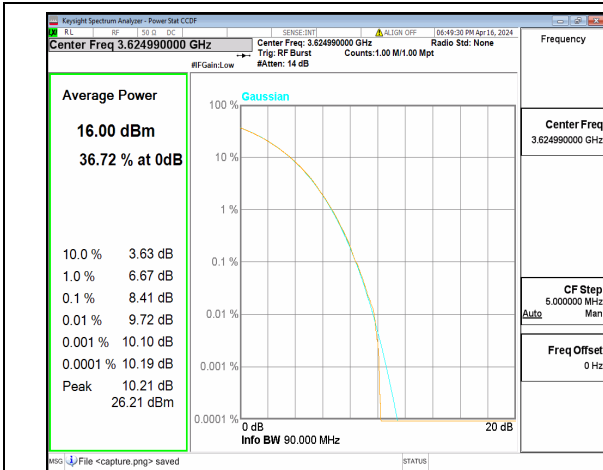

n48 90M DFT-s-OFDM BPSK Outer_Full Low

n48 90M DFT-s-OFDM 256QAM Outer_Full Low

n48 90M CP-OFDM QPSK Outer_Full Low

n48 90M CP-OFDM 256QAM Outer_Full Low

n48 90M DFT-s-OFDM BPSK Outer_Full Mid

n48 90M DFT-s-OFDM 256QAM Outer_Full Mid