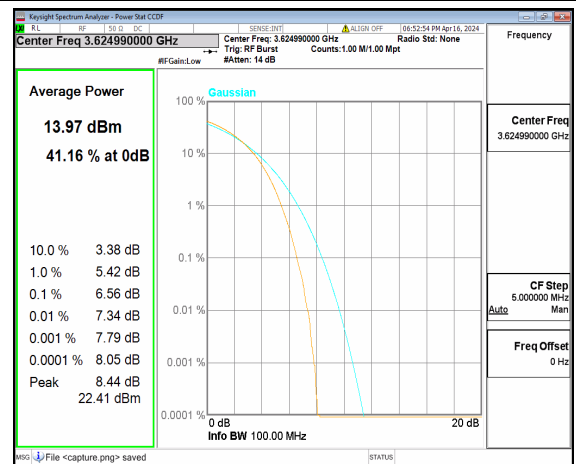

n48 100M DFT-s-OFDM BPSK Outer_Full Low

n48 100M DFT-s-OFDM 256QAM Outer_Full Low

n48 100M CP-OFDM QPSK Outer_Full Low

n48 100M CP-OFDM 256QAM Outer_Full Low

n48 100M DFT-s-OFDM BPSK Outer_Full Mid

n48 100M DFT-s-OFDM 256QAM Outer_Full Mid