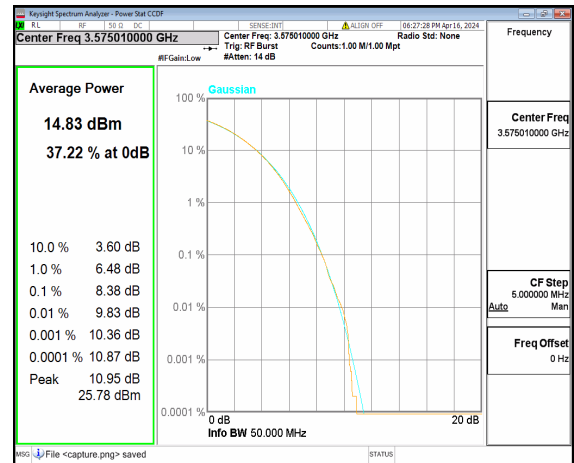

n48 50M CP-OFDM 256QAM Outer_Full Low