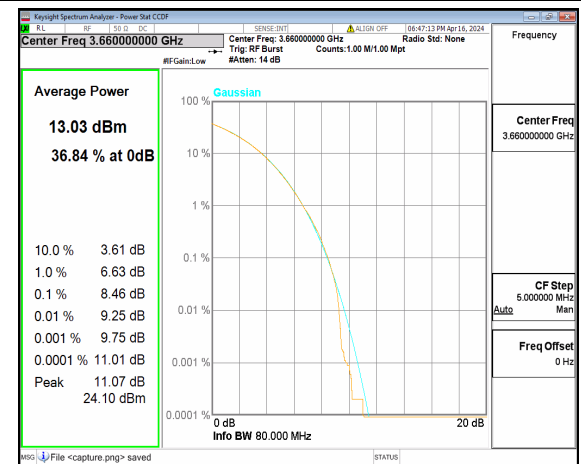

n48 80M CP-OFDM QPSK Outer_Full Mid

n48 80M CP-OFDM 256QAM Outer_Full Mid

n48 80M DFT-s-OFDM BPSK Outer_Full High

n48 80M DFT-s-OFDM 256QAM Outer_Full High

n48 80M CP-OFDM QPSK Outer_Full High

n48 80M CP-OFDM 256QAM Outer_Full High