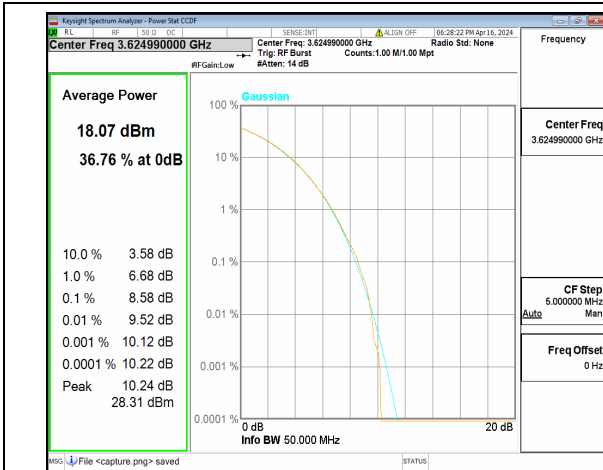

n48 50M DFT-s-OFDM BPSK Outer_Full Low

n48 50M DFT-s-OFDM 256QAM Outer_Full Low

n48 50M CP-OFDM QPSK Outer_Full Low

n48 50M CP-OFDM 256QAM Outer_Full Low

n48 50M DFT-s-OFDM BPSK Outer_Full Mid

n48 50M DFT-s-OFDM 256QAM Outer_Full Mid