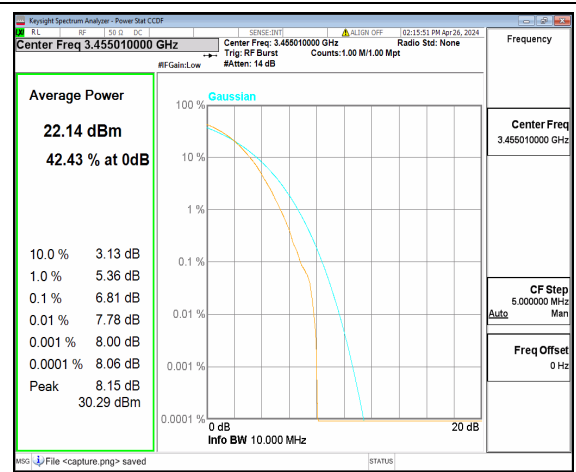

n77(3450-3550MHz) 10M DFT-s-OFDM
256QAM Outer_Full Low