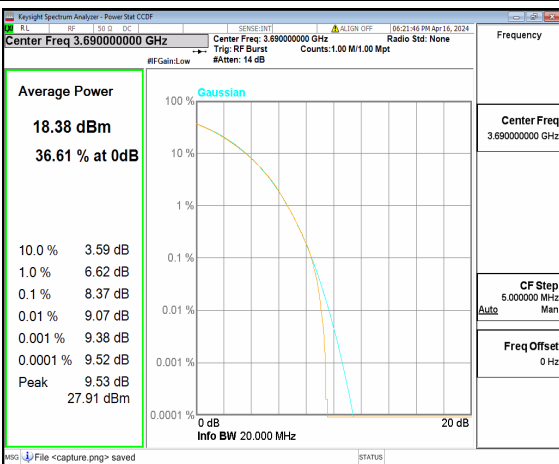

n48 20M CP-OFDM QPSK Outer_Full Mid

n48 20M CP-OFDM 256QAM Outer_Full Mid

n48 20M DFT-s-OFDM BPSK Outer_Full High

n48 20M DFT-s-OFDM 256QAM Outer_Full High

n48 20M CP-OFDM QPSK Outer_Full High

n48 20M CP-OFDM 256QAM Outer_Full High