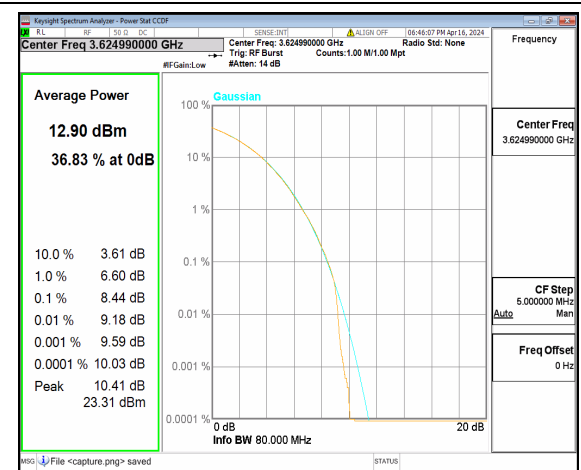

n48 80M CP-OFDM 256QAM Outer_Full Mid