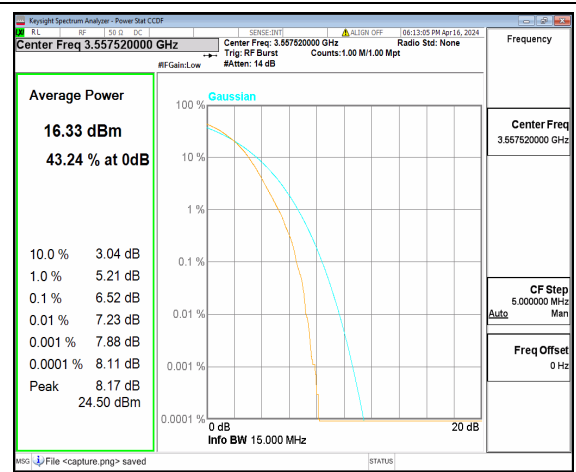

n48 15M DFT-s-OFDM 256QAM Outer_Full Low