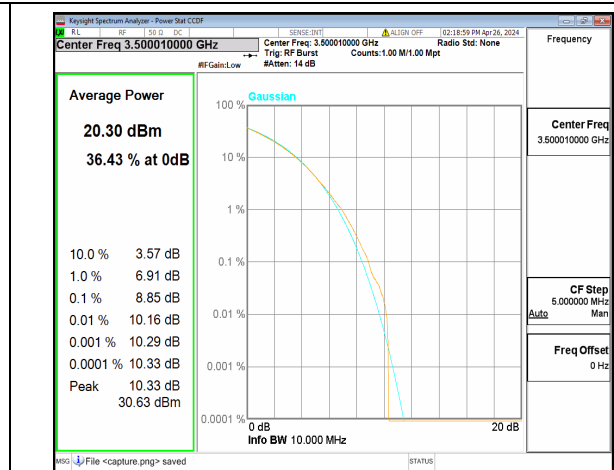

n77(3450-3550MHz) 10M CP-OFDM 256QAM
Outer_Full Mid