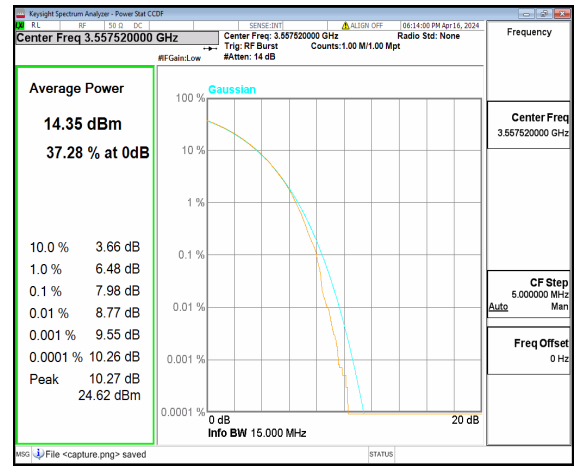

n48 15M CP-OFDM 256QAM Outer_Full Low