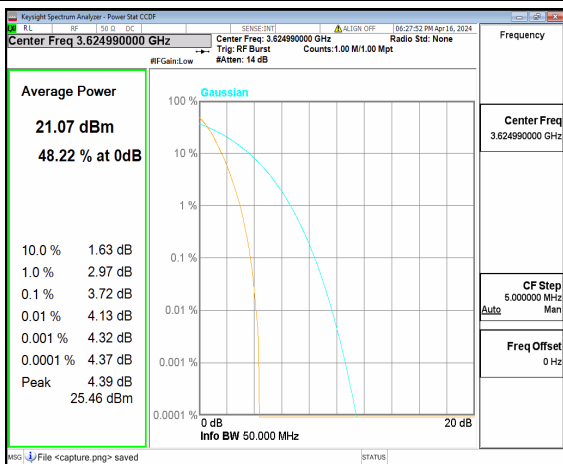

n48 50M DFT-s-OFDM BPSK Outer_Full Low

n48 50M DFT-s-OFDM 256QAM Outer_Full Low

n48 50M CP-OFDM QPSK Outer_Full Low

n48 50M CP-OFDM 256QAM Outer_Full Low

n48 50M DFT-s-OFDM BPSK Outer_Full Mid

n48 50M DFT-s-OFDM 256QAM Outer_Full Mid