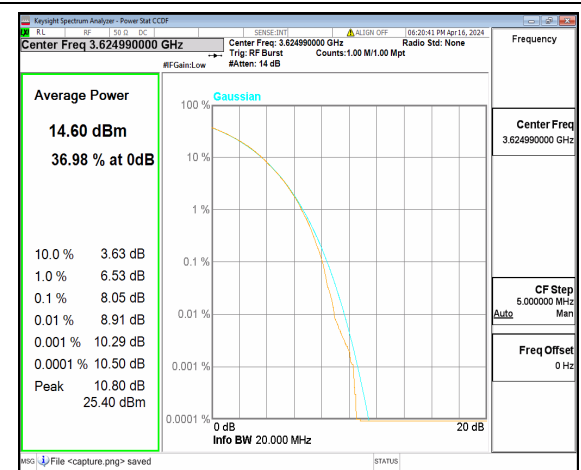

n48 20M CP-OFDM 256QAM Outer_Full Mid