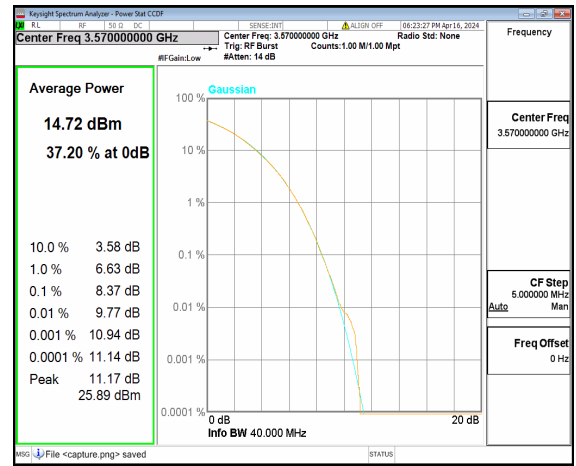

n48 40M CP-OFDM 256QAM Outer_Full Low