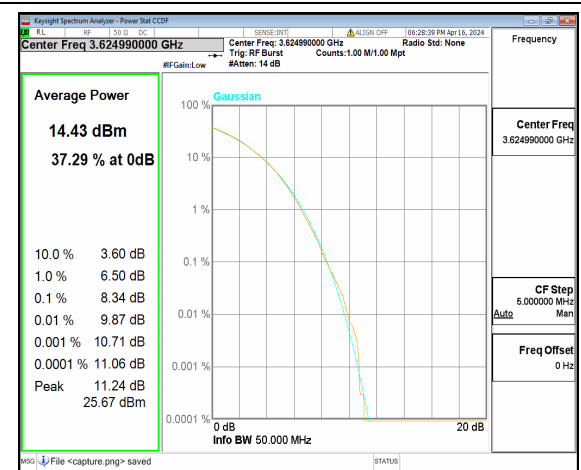

n48 50M CP-OFDM 256QAM Outer_Full Mid