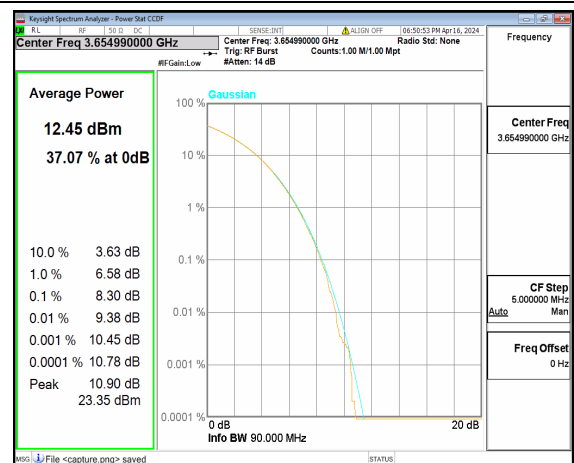

n48 90M CP-OFDM QPSK Outer_Full Mid

n48 90M CP-OFDM 256QAM Outer_Full Mid

n48 90M DFT-s-OFDM BPSK Outer_Full High

n48 90M DFT-s-OFDM 256QAM Outer_Full High

n48 90M CP-OFDM QPSK Outer_Full High

n48 90M CP-OFDM 256QAM Outer_Full High