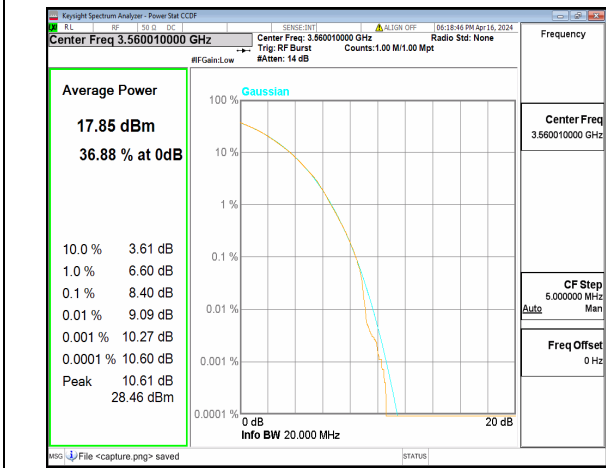

n48 20M CP-OFDM QPSK Outer_Full Low