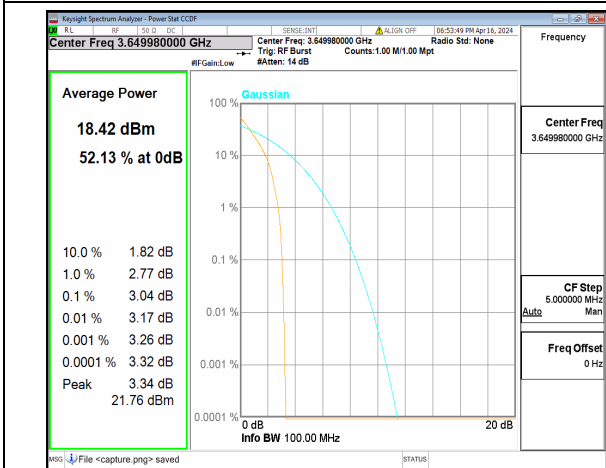

n48 100M DFT-s-OFDM BPSK Outer_Full High