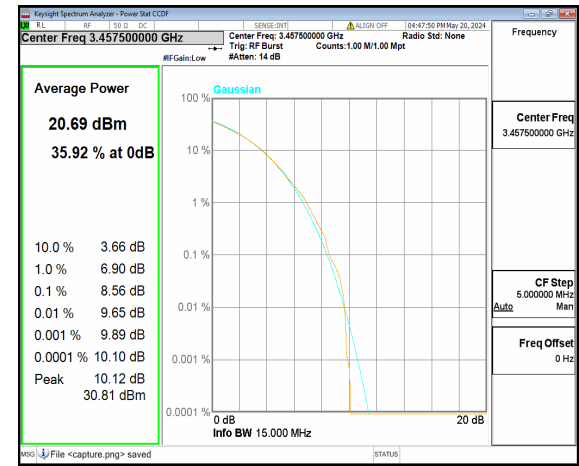

n77(3450-3550MHz) 15M CP-OFDM 256QAM
Outer_Full Low