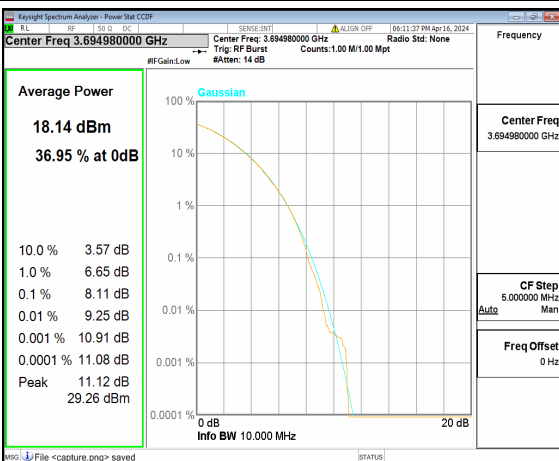

n48 10M CP-OFDM QPSK Outer_Full Mid

n48 10M CP-OFDM 256QAM Outer_Full Mid

n48 10M DFT-s-OFDM BPSK Outer_Full High

n48 10M DFT-s-OFDM 256QAM Outer_Full High

n48 10M CP-OFDM QPSK Outer_Full High

n48 10M CP-OFDM 256QAM Outer_Full High