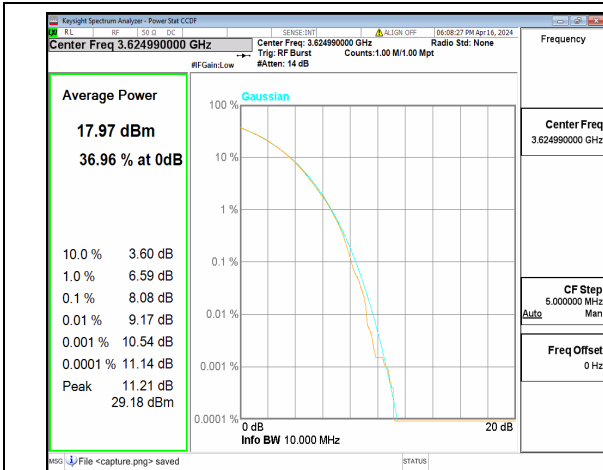

n48 10M DFT-s-OFDM BPSK Outer_Full Low

n48 10M DFT-s-OFDM 256QAM Outer_Full Low

n48 10M CP-OFDM QPSK Outer_Full Low

n48 10M CP-OFDM 256QAM Outer_Full Low

n48 10M DFT-s-OFDM BPSK Outer_Full Mid

n48 10M DFT-s-OFDM 256QAM Outer_Full Mid