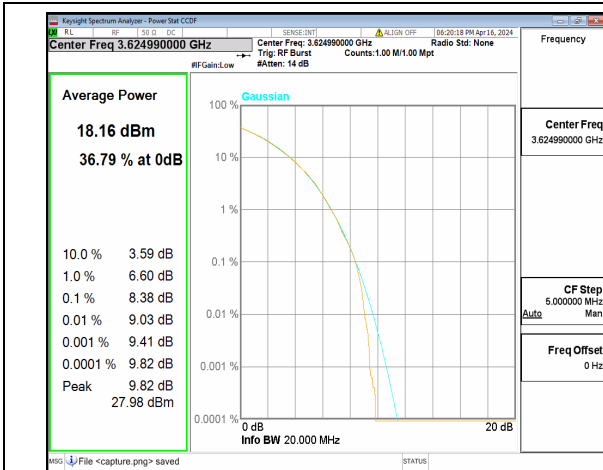

n48 20M DFT-s-OFDM BPSK Outer_Full Low

n48 20M DFT-s-OFDM 256QAM Outer_Full Low

n48 20M CP-OFDM QPSK Outer_Full Low

n48 20M CP-OFDM 256QAM Outer_Full Low

n48 20M DFT-s-OFDM BPSK Outer_Full Mid

n48 20M DFT-s-OFDM 256QAM Outer_Full Mid