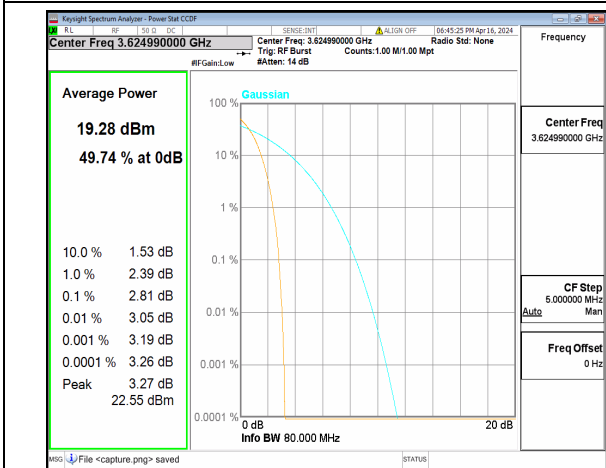

n48 80M DFT-s-OFDM BPSK Outer_Full Low

n48 80M DFT-s-OFDM 256QAM Outer_Full Low

n48 80M CP-OFDM QPSK Outer_Full Low

n48 80M CP-OFDM 256QAM Outer_Full Low

n48 80M DFT-s-OFDM BPSK Outer_Full Mid

n48 80M DFT-s-OFDM 256QAM Outer_Full Mid