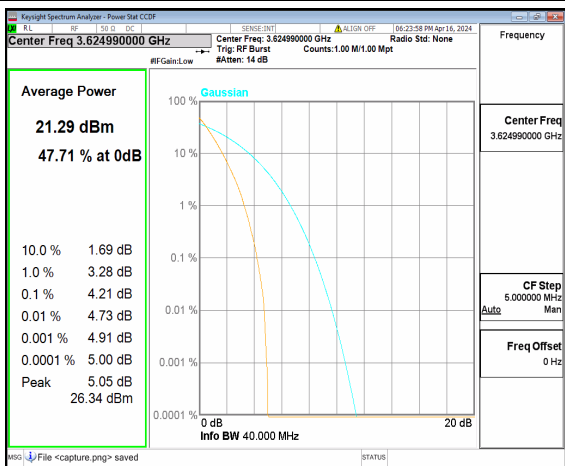

n48 40M DFT-s-OFDM BPSK Outer_Full Low

n48 40M DFT-s-OFDM 256QAM Outer_Full Low

n48 40M CP-OFDM QPSK Outer_Full Low

n48 40M CP-OFDM 256QAM Outer_Full Low

n48 40M DFT-s-OFDM BPSK Outer_Full Mid

n48 40M DFT-s-OFDM 256QAM Outer_Full Mid