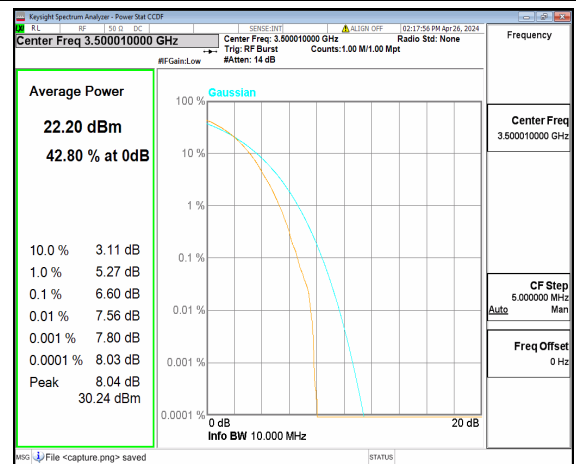

n77(3450-3550MHz) 10M DFT-s-OFDM
256QAM Outer_Full Mid