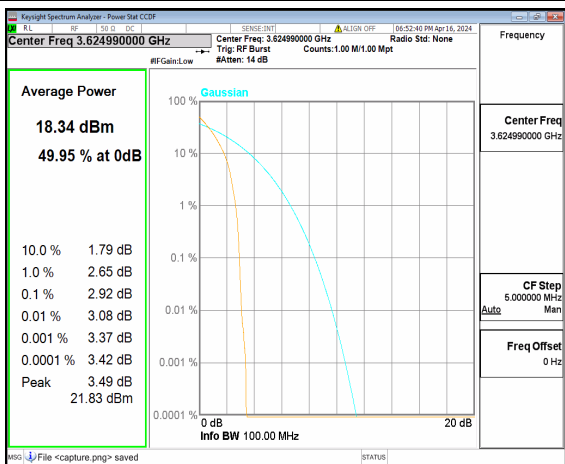

n48 100M DFT-s-OFDM BPSK Outer_Full Low

n48 100M DFT-s-OFDM 256QAM Outer_Full Low

n48 100M CP-OFDM QPSK Outer_Full Low

n48 100M CP-OFDM 256QAM Outer_Full Low

n48 100M DFT-s-OFDM BPSK Outer_Full Mid

n48 100M DFT-s-OFDM 256QAM Outer_Full Mid