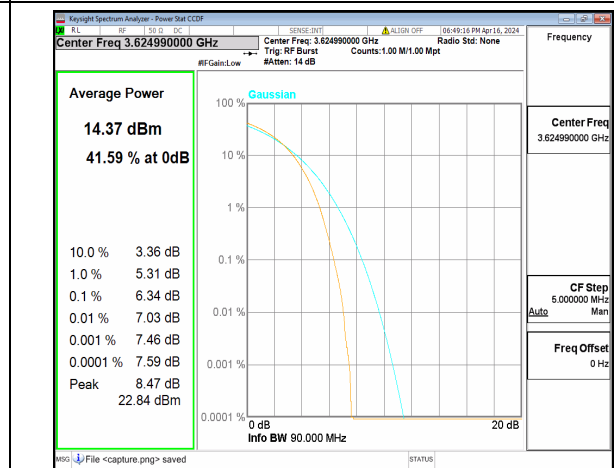

n48 90M DFT-s-OFDM BPSK Outer_Full Low

n48 90M DFT-s-OFDM 256QAM Outer_Full Low

n48 90M CP-OFDM QPSK Outer_Full Low

n48 90M CP-OFDM 256QAM Outer_Full Low

n48 90M DFT-s-OFDM BPSK Outer_Full Mid

n48 90M DFT-s-OFDM 256QAM Outer_Full Mid