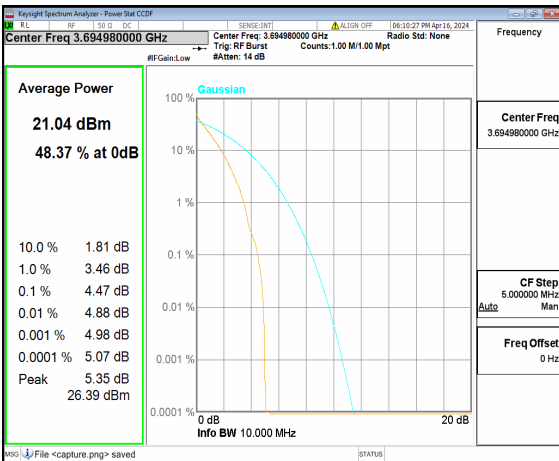

n48 10M DFT-s-OFDM BPSK Outer_Full High