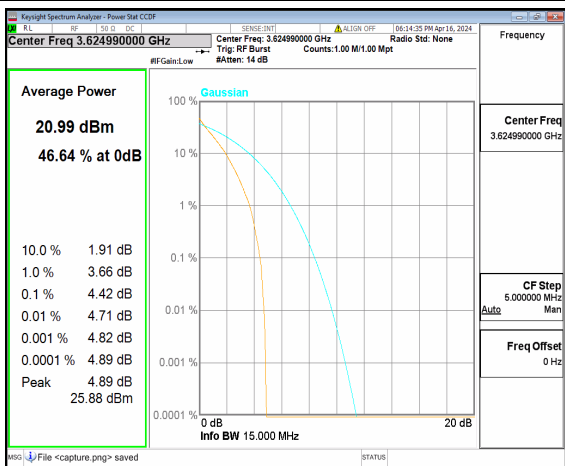

n48 15M DFT-s-OFDM BPSK Outer_Full Low

n48 15M DFT-s-OFDM 256QAM Outer_Full Low

n48 15M CP-OFDM QPSK Outer_Full Low

n48 15M CP-OFDM 256QAM Outer_Full Low

n48 15M DFT-s-OFDM BPSK Outer_Full Mid

n48 15M DFT-s-OFDM 256QAM Outer_Full Mid