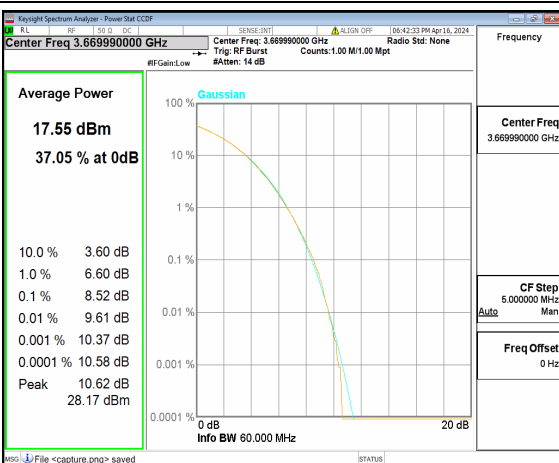

n48 60M CP-OFDM QPSK Outer_Full Mid

n48 60M CP-OFDM 256QAM Outer_Full Mid

n48 60M DFT-s-OFDM BPSK Outer_Full High

n48 60M DFT-s-OFDM 256QAM Outer_Full High

n48 60M CP-OFDM QPSK Outer_Full High

n48 60M CP-OFDM 256QAM Outer_Full High