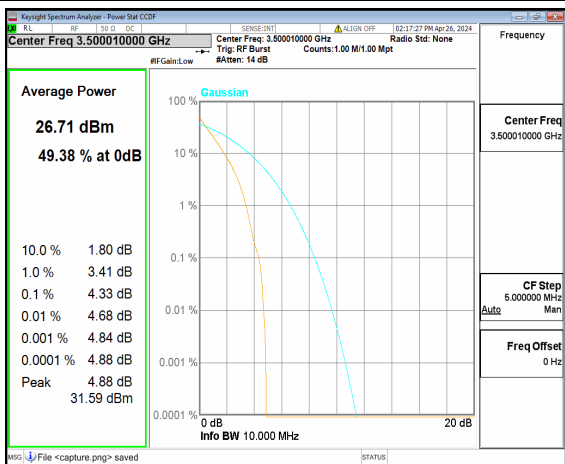

n77(3450-3550MHz) 10M DFT-s-OFDM BPSK
Outer_Full Low

n77(3450-3550MHz) 10M DFT-s-OFDM
256QAM Outer_Full Low

n77(3450-3550MHz) 10M CP-OFDM QPSK
Outer_Full Low

n77(3450-3550MHz) 10M CP-OFDM 256QAM
Outer_Full Low