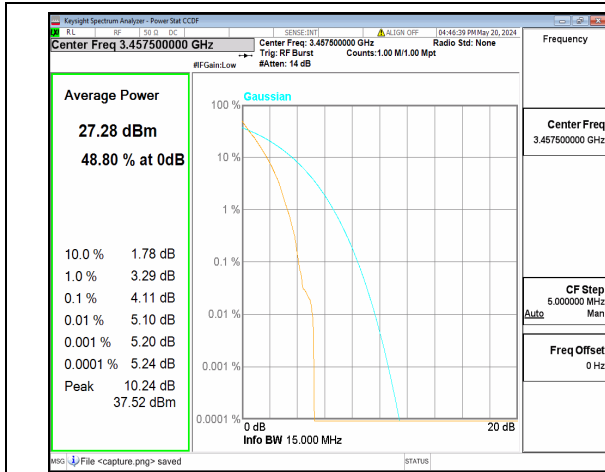

n77(3450-3550MHz) 10M DFT-s-OFDM BPSK
Outer_Full High

n77(3450-3550MHz) 10M DFT-s-OFDM
256QAM Outer_Full High

n77(3450-3550MHz) 10M CP-OFDM QPSK
Outer_Full High

n77(3450-3550MHz) 10M CP-OFDM 256QAM
Outer_Full High