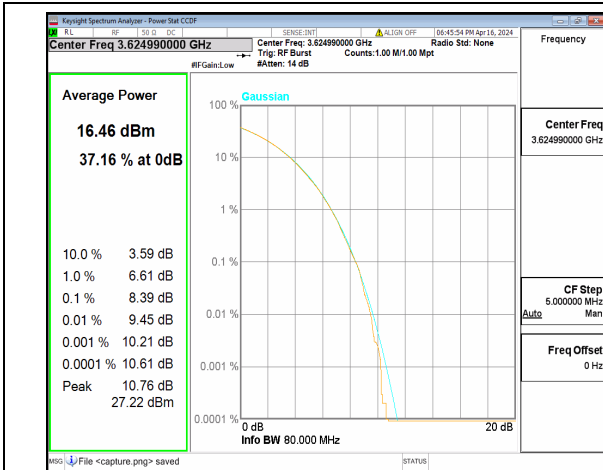

n48 80M DFT-s-OFDM BPSK Outer_Full Low

n48 80M DFT-s-OFDM 256QAM Outer_Full Low

n48 80M CP-OFDM QPSK Outer_Full Low

n48 80M CP-OFDM 256QAM Outer_Full Low

n48 80M DFT-s-OFDM BPSK Outer_Full Mid

n48 80M DFT-s-OFDM 256QAM Outer_Full Mid