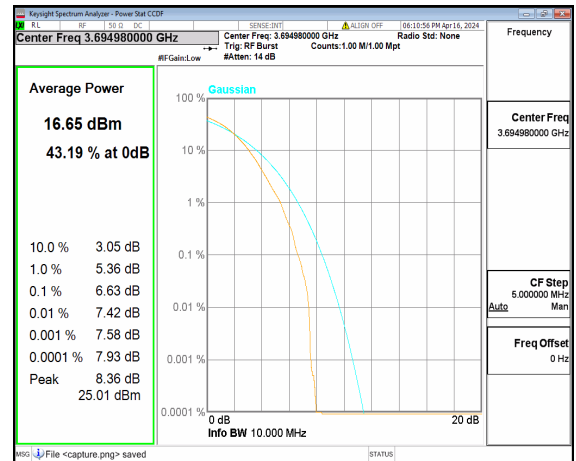

n48 10M DFT-s-OFDM 256QAM Outer_Full High