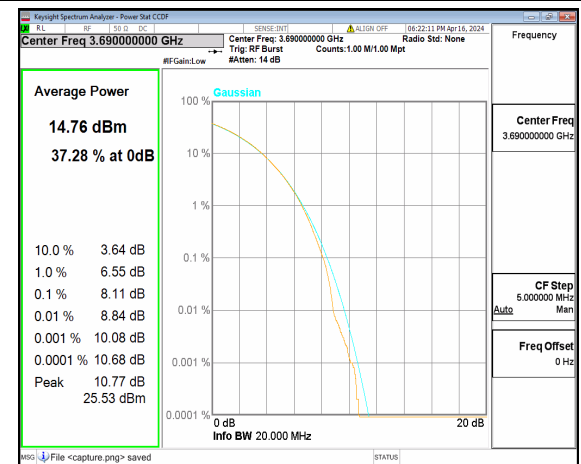

n48 20M CP-OFDM QPSK Outer_Full Mid

n48 20M CP-OFDM 256QAM Outer_Full Mid

n48 20M DFT-s-OFDM BPSK Outer_Full High

n48 20M DFT-s-OFDM 256QAM Outer_Full High

n48 20M CP-OFDM QPSK Outer_Full High

n48 20M CP-OFDM 256QAM Outer_Full High