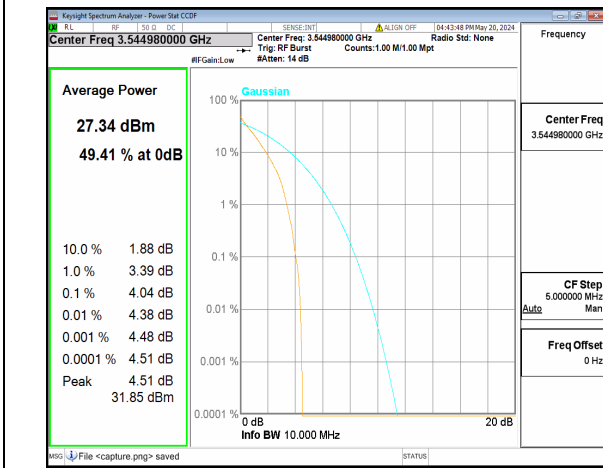

n77(3450-3550MHz) 10M DFT-s-OFDM BPSK
Outer_Full Mid

n77(3450-3550MHz) 10M DFT-s-OFDM
256QAM Outer_Full Mid

n77(3450-3550MHz) 10M CP-OFDM QPSK
Outer_Full Mid

n77(3450-3550MHz) 10M CP-OFDM 256QAM
Outer_Full Mid