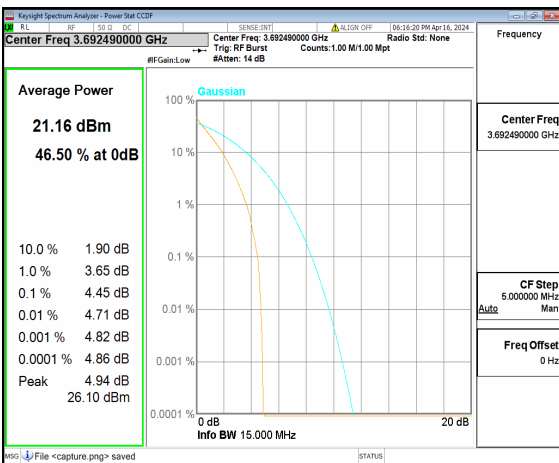

n48 15M DFT-s-OFDM BPSK Outer_Full High