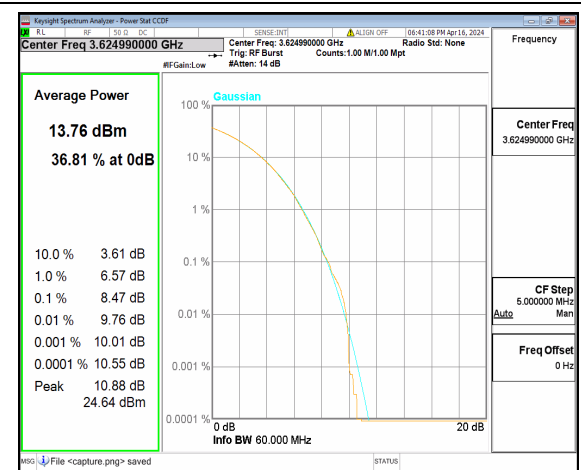

n48 60M CP-OFDM 256QAM Outer_Full Mid