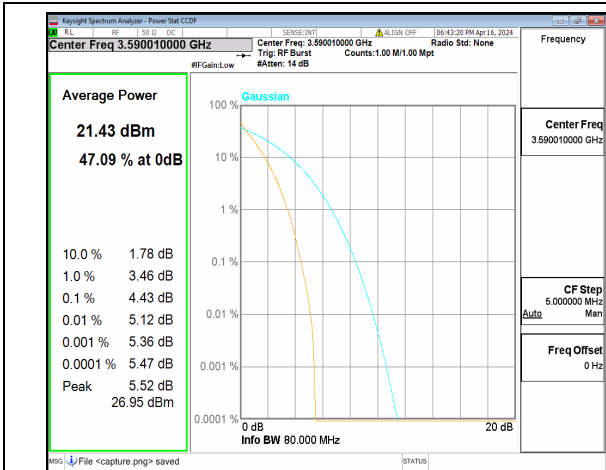

n48 60M CP-OFDM QPSK Outer_Full Mid

n48 60M CP-OFDM 256QAM Outer_Full Mid

n48 60M DFT-s-OFDM BPSK Outer_Full High

n48 60M DFT-s-OFDM 256QAM Outer_Full High

n48 60M CP-OFDM QPSK Outer_Full High

n48 60M CP-OFDM 256QAM Outer_Full High