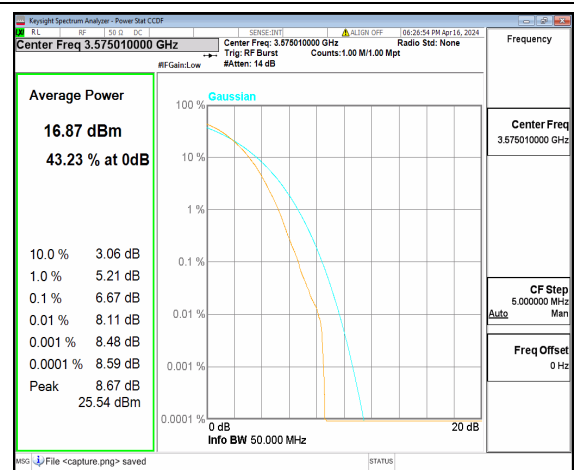

n48 50M DFT-s-OFDM 256QAM Outer_Full Low