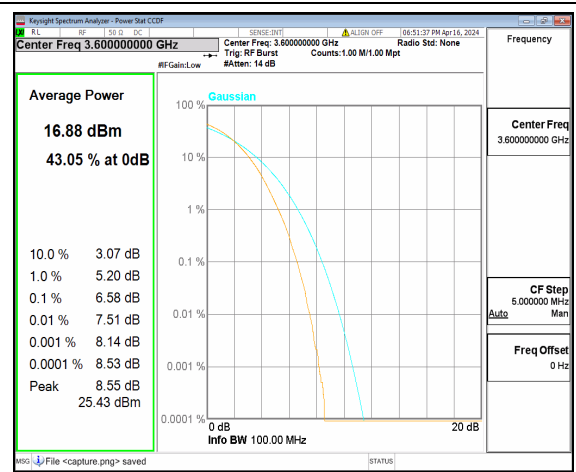

n48 100M DFT-s-OFDM 256QAM Outer_Full Low