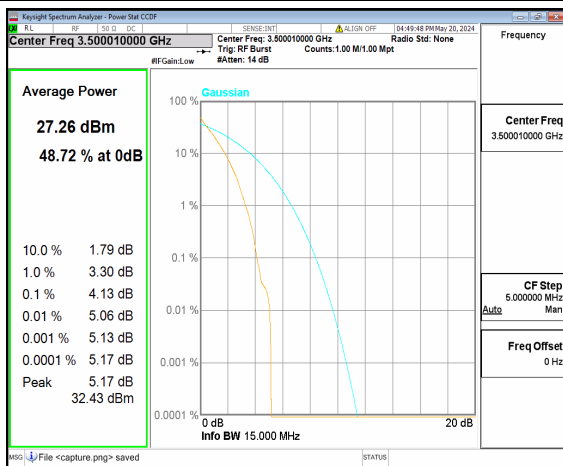

n77(3450-3550MHz) 15M DFT-s-OFDM BPSK
Outer_Full Low

n77(3450-3550MHz) 15M DFT-s-OFDM
256QAM Outer_Full Low

n77(3450-3550MHz) 15M CP-OFDM QPSK
Outer_Full Low

n77(3450-3550MHz) 15M CP-OFDM 256QAM
Outer_Full Low