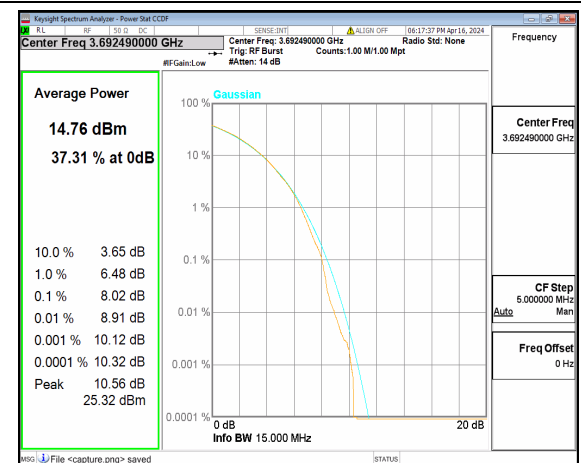

n48 15M CP-OFDM QPSK Outer_Full Mid

n48 15M CP-OFDM 256QAM Outer_Full Mid

n48 15M DFT-s-OFDM BPSK Outer_Full High

n48 15M DFT-s-OFDM 256QAM Outer_Full High

n48 15M CP-OFDM QPSK Outer_Full High

n48 15M CP-OFDM 256QAM Outer_Full High