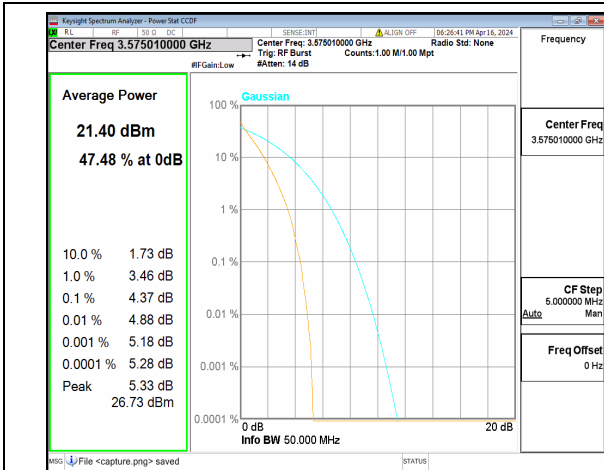

n48 40M CP-OFDM QPSK Outer_Full Mid

n48 40M CP-OFDM 256QAM Outer_Full Mid

n48 40M DFT-s-OFDM BPSK Outer_Full High

n48 40M DFT-s-OFDM 256QAM Outer_Full High

n48 40M CP-OFDM QPSK Outer_Full High

n48 40M CP-OFDM 256QAM Outer_Full High