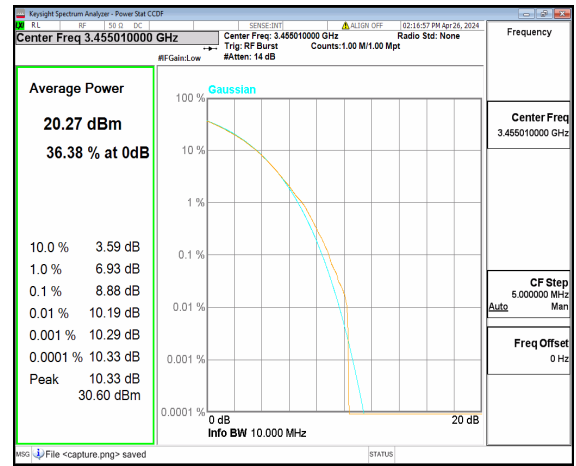

n77(3450-3550MHz) 10M CP-OFDM 256QAM
Outer_Full Low