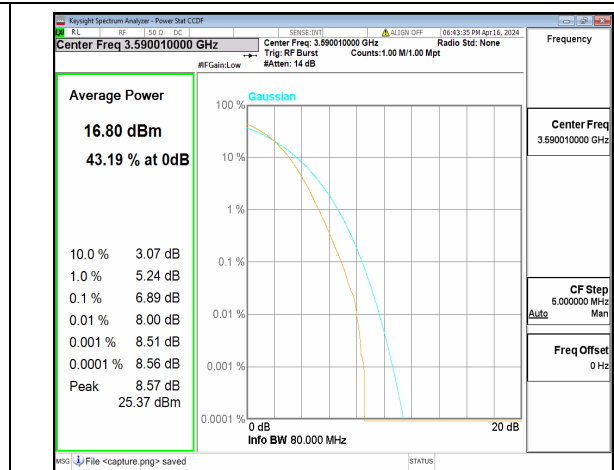

n48 80M DFT-s-OFDM 256QAM Outer_Full Low