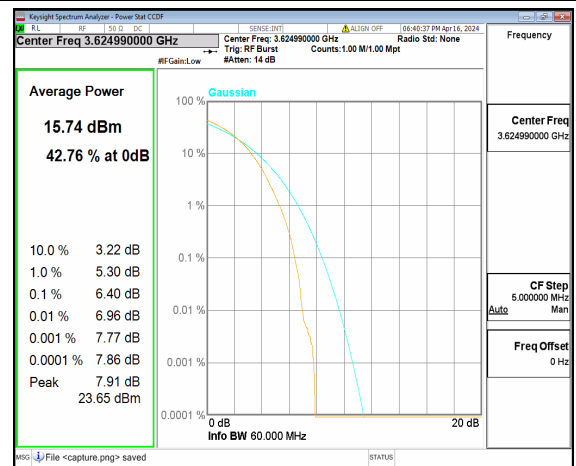

n48 60M DFT-s-OFDM BPSK Outer_Full Low

n48 60M DFT-s-OFDM 256QAM Outer_Full Low

n48 60M CP-OFDM QPSK Outer_Full Low

n48 60M CP-OFDM 256QAM Outer_Full Low

n48 60M DFT-s-OFDM BPSK Outer_Full Mid

n48 60M DFT-s-OFDM 256QAM Outer_Full Mid