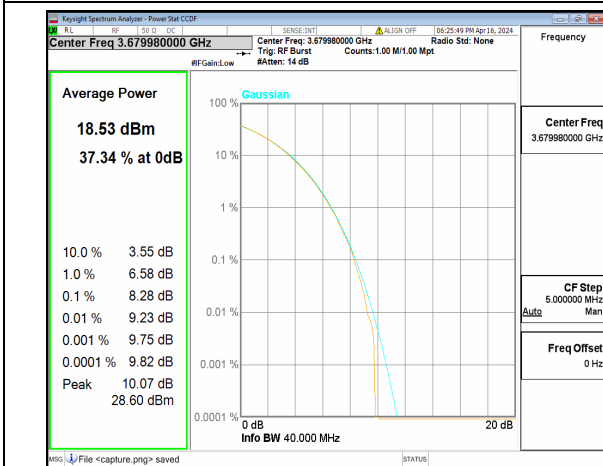

n48 40M CP-OFDM QPSK Outer_Full Mid

n48 40M CP-OFDM 256QAM Outer_Full Mid

n48 40M DFT-s-OFDM BPSK Outer_Full High

n48 40M DFT-s-OFDM 256QAM Outer_Full High

n48 40M CP-OFDM QPSK Outer_Full High

n48 40M CP-OFDM 256QAM Outer_Full High