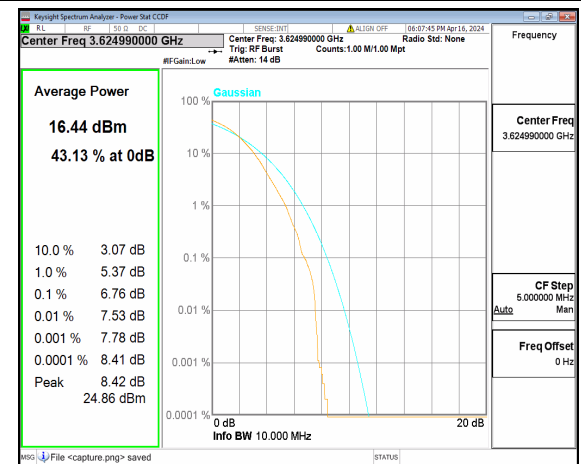

n48 10M DFT-s-OFDM BPSK Outer_Full Low

n48 10M DFT-s-OFDM 256QAM Outer_Full Low

n48 10M CP-OFDM QPSK Outer_Full Low

n48 10M CP-OFDM 256QAM Outer_Full Low

n48 10M DFT-s-OFDM BPSK Outer_Full Mid

n48 10M DFT-s-OFDM 256QAM Outer_Full Mid