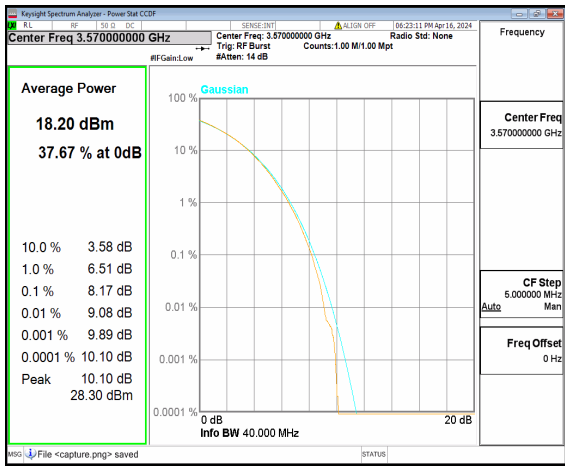

n48 40M CP-OFDM QPSK Outer_Full Low