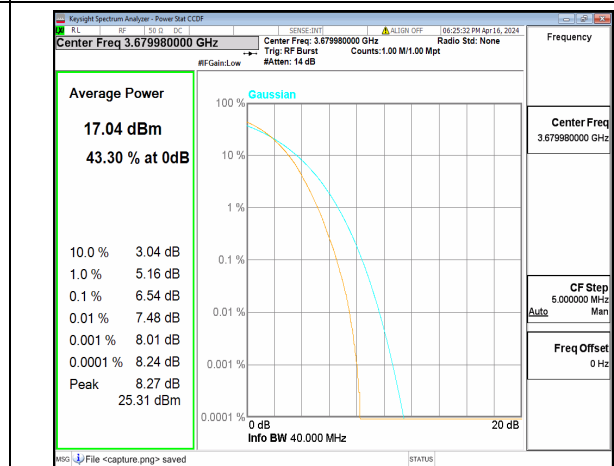

n48 40M DFT-s-OFDM 256QAM Outer_Full High