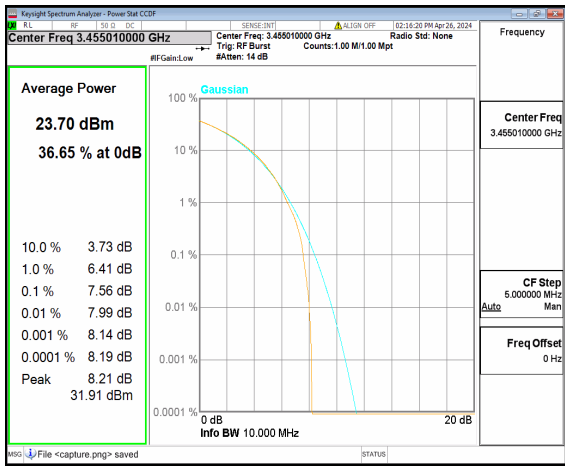

n77(3450-3550MHz) 10M CP-OFDM QPSK
Outer_Full Low