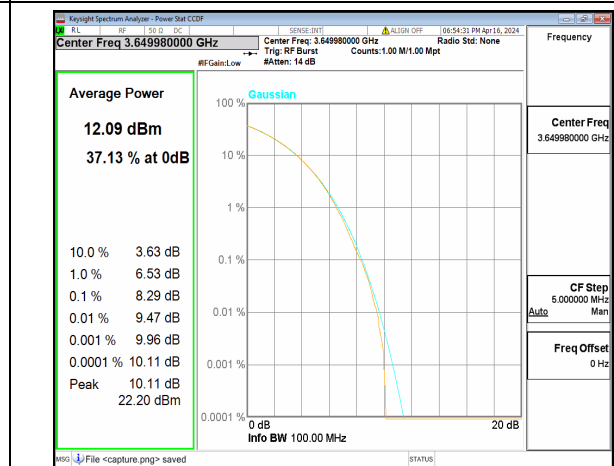

n48 100M CP-OFDM QPSK Outer_Full Mid

n48 100M CP-OFDM 256QAM Outer_Full Mid

n48 100M DFT-s-OFDM BPSK Outer_Full High

n48 100M DFT-s-OFDM 256QAM Outer_Full High

n48 100M CP-OFDM QPSK Outer_Full High

n48 100M CP-OFDM 256QAM Outer_Full High