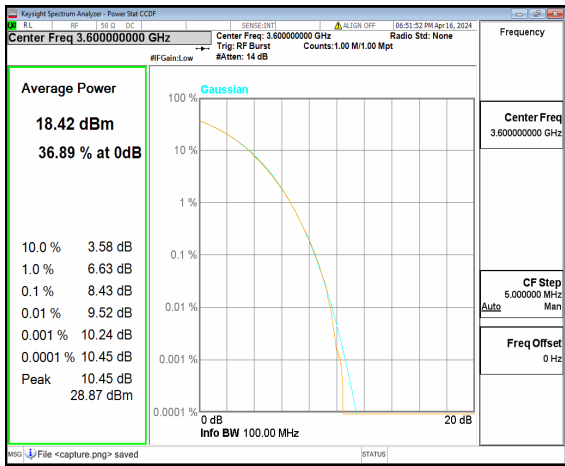

n48 100M CP-OFDM QPSK Outer_Full Low