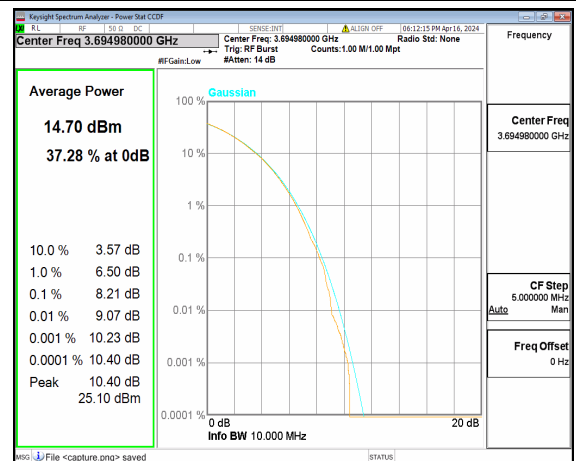

n48 10M CP-OFDM QPSK Outer_Full Mid

n48 10M CP-OFDM 256QAM Outer_Full Mid

n48 10M DFT-s-OFDM BPSK Outer_Full High

n48 10M DFT-s-OFDM 256QAM Outer_Full High

n48 10M CP-OFDM QPSK Outer_Full High

n48 10M CP-OFDM 256QAM Outer_Full High