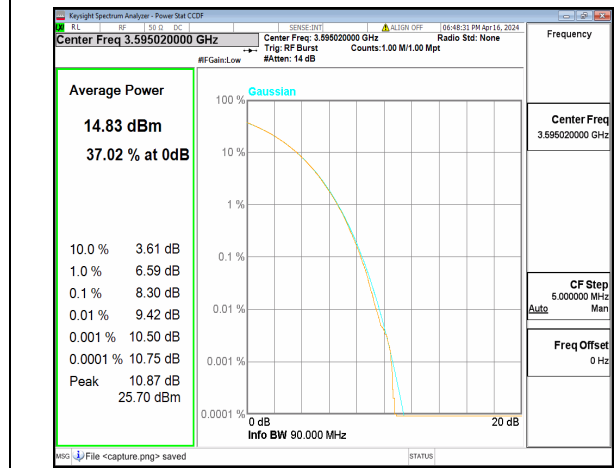

n48 90M CP-OFDM 256QAM Outer_Full Low