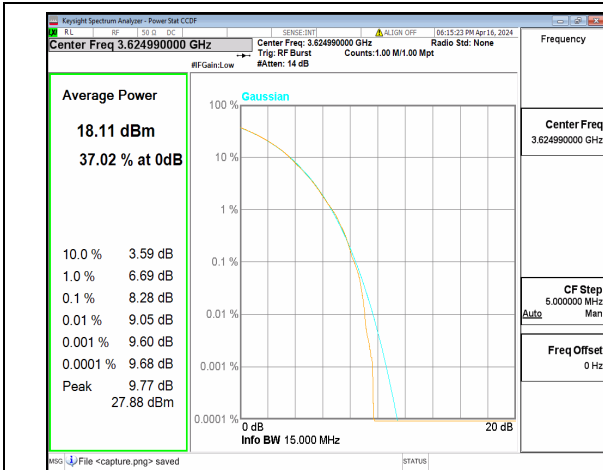

n48 15M DFT-s-OFDM BPSK Outer_Full Low

n48 15M DFT-s-OFDM 256QAM Outer_Full Low

n48 15M CP-OFDM QPSK Outer_Full Low

n48 15M CP-OFDM 256QAM Outer_Full Low

n48 15M DFT-s-OFDM BPSK Outer_Full Mid

n48 15M DFT-s-OFDM 256QAM Outer_Full Mid