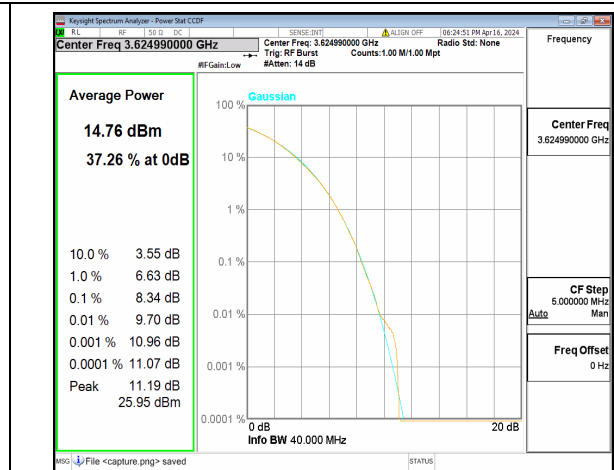

n48 40M CP-OFDM 256QAM Outer_Full Mid