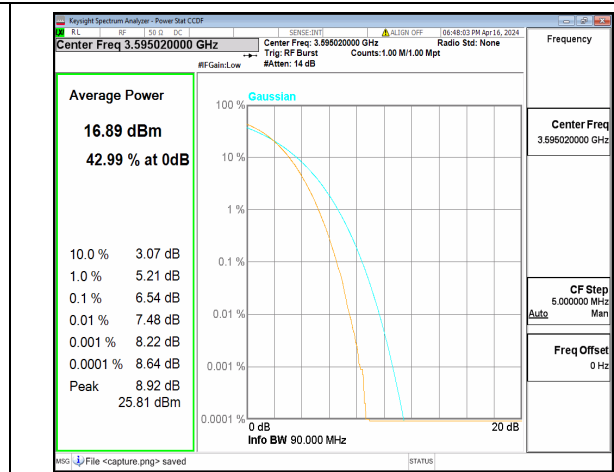

n48 90M DFT-s-OFDM 256QAM Outer_Full Low