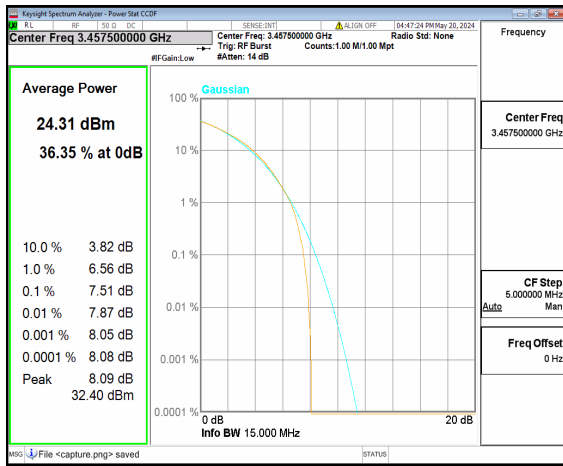

n77(3450-3550MHz) 15M CP-OFDM QPSK
Outer_Full Low