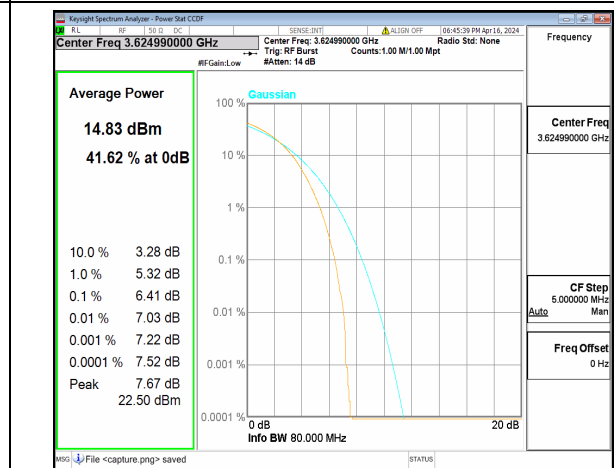

n48 80M DFT-s-OFDM BPSK Outer_Full Low

n48 80M DFT-s-OFDM 256QAM Outer_Full Low

n48 80M CP-OFDM QPSK Outer_Full Low

n48 80M CP-OFDM 256QAM Outer_Full Low

n48 80M DFT-s-OFDM BPSK Outer_Full Mid

n48 80M DFT-s-OFDM 256QAM Outer_Full Mid