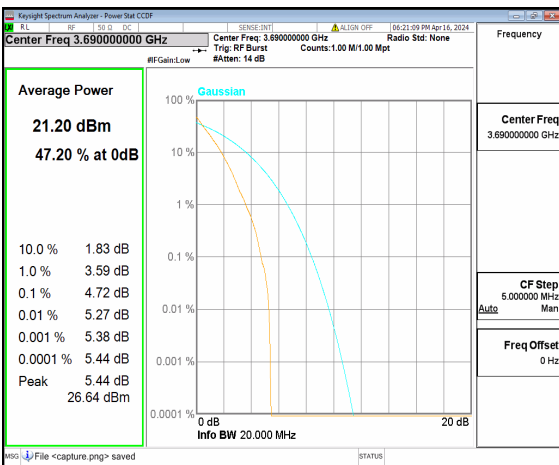

n48 20M DFT-s-OFDM BPSK Outer_Full High