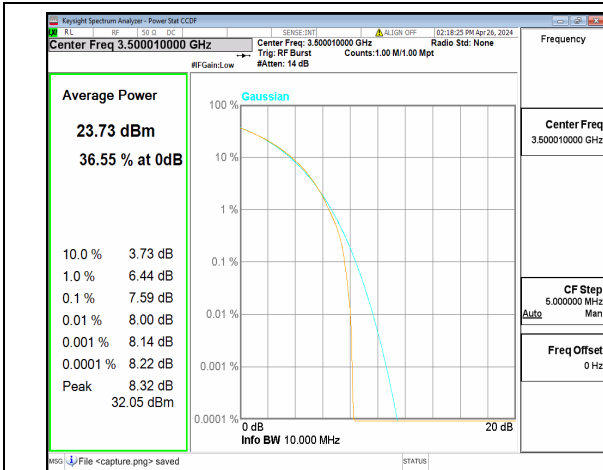

n77(3450-3550MHz) 10M CP-OFDM QPSK
Outer_Full Mid