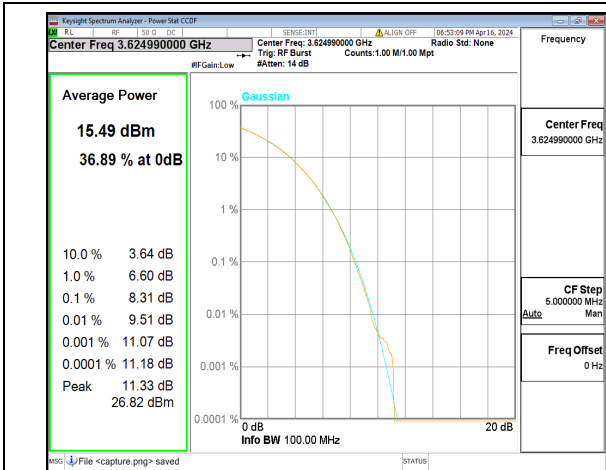

n48 100M DFT-s-OFDM BPSK Outer_Full Low

n48 100M DFT-s-OFDM 256QAM Outer_Full Low

n48 100M CP-OFDM QPSK Outer_Full Low

n48 100M CP-OFDM 256QAM Outer_Full Low

n48 100M DFT-s-OFDM BPSK Outer_Full Mid

n48 100M DFT-s-OFDM 256QAM Outer_Full Mid