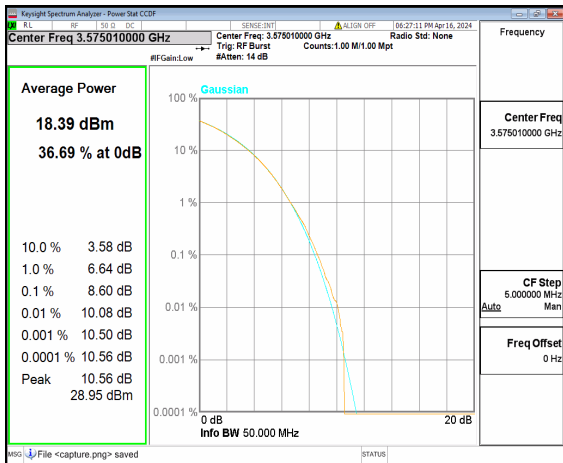

n48 50M CP-OFDM QPSK Outer_Full Low