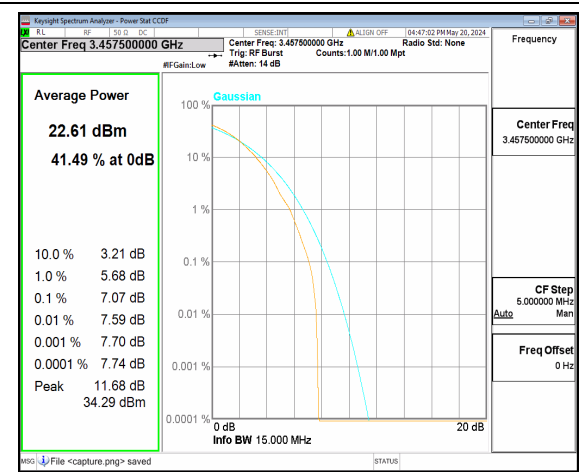

n77(3450-3550MHz) 15M DFT-s-OFDM
256QAM Outer_Full Low