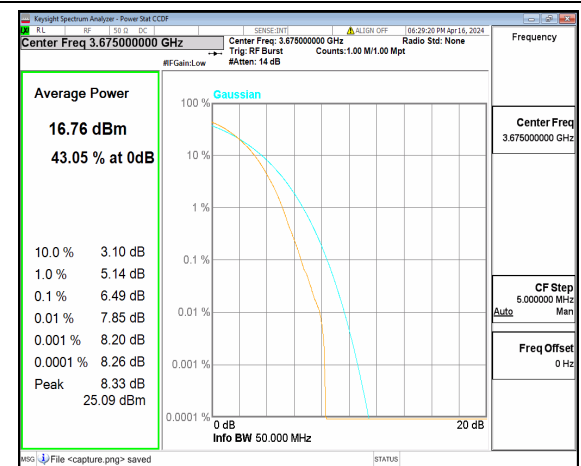

n48 50M DFT-s-OFDM 256QAM Outer_Full High