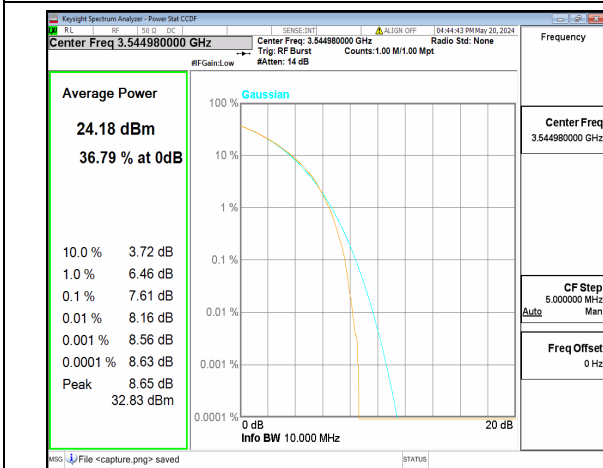

n77(3450-3550MHz) 10M CP-OFDM QPSK
Outer_Full High