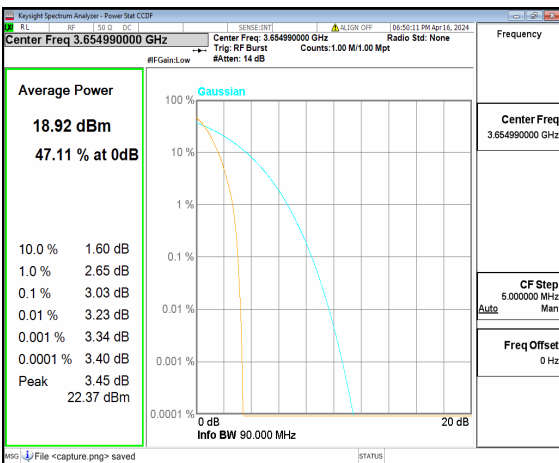

n48 90M DFT-s-OFDM BPSK Outer_Full High