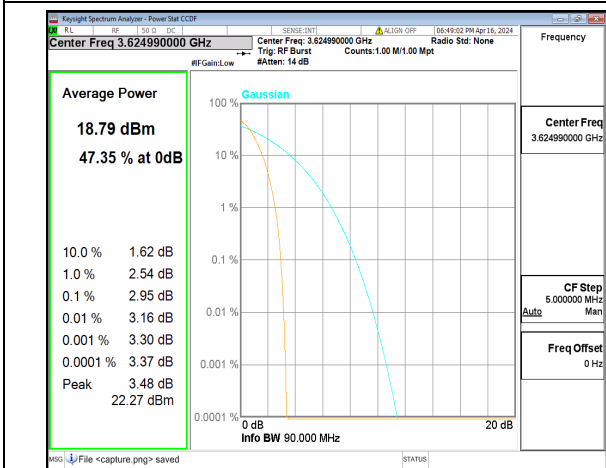

n48 90M DFT-s-OFDM BPSK Outer_Full Low

n48 90M DFT-s-OFDM 256QAM Outer_Full Low

n48 90M CP-OFDM QPSK Outer_Full Low

n48 90M CP-OFDM 256QAM Outer_Full Low

n48 90M DFT-s-OFDM BPSK Outer_Full Mid

n48 90M DFT-s-OFDM 256QAM Outer_Full Mid