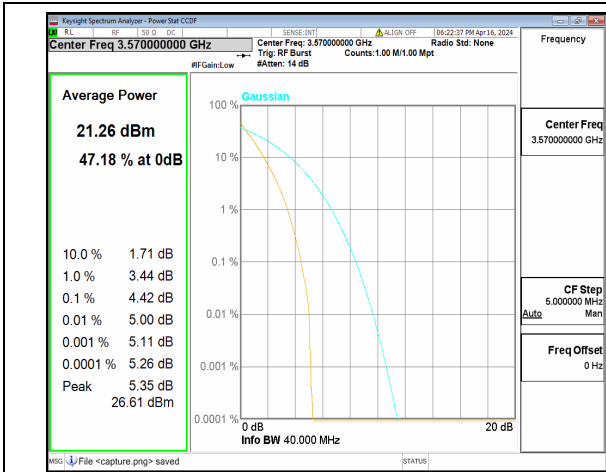

n48 20M CP-OFDM QPSK Outer_Full Mid

n48 20M CP-OFDM 256QAM Outer_Full Mid

n48 20M DFT-s-OFDM BPSK Outer_Full High

n48 20M DFT-s-OFDM 256QAM Outer_Full High

n48 20M CP-OFDM QPSK Outer_Full High

n48 20M CP-OFDM 256QAM Outer_Full High