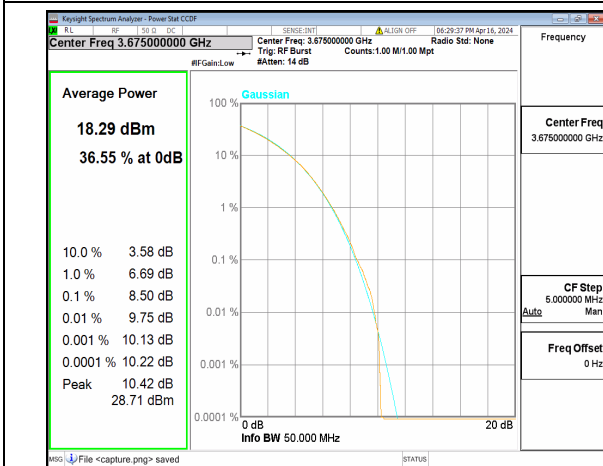

n48 50M CP-OFDM QPSK Outer_Full Mid

n48 50M CP-OFDM 256QAM Outer_Full Mid

n48 50M DFT-s-OFDM BPSK Outer_Full High

n48 50M DFT-s-OFDM 256QAM Outer_Full High

n48 50M CP-OFDM QPSK Outer_Full High

n48 50M CP-OFDM 256QAM Outer_Full High