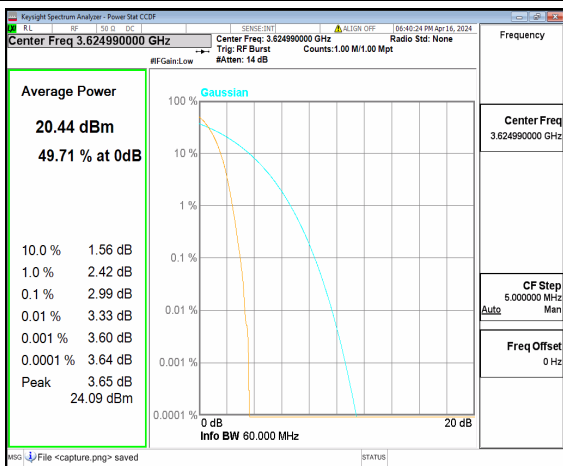

n48 60M DFT-s-OFDM BPSK Outer_Full Low

n48 60M DFT-s-OFDM 256QAM Outer_Full Low

n48 60M CP-OFDM QPSK Outer_Full Low

n48 60M CP-OFDM 256QAM Outer_Full Low

n48 60M DFT-s-OFDM BPSK Outer_Full Mid

n48 60M DFT-s-OFDM 256QAM Outer_Full Mid