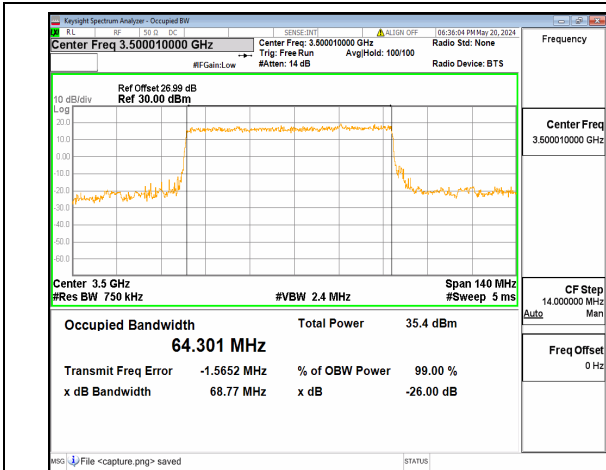

n77(3450-3550MHz) 70M DFT-s-OFDM
16QAM Outer_Full Low

n77(3450-3550MHz) 70M DFT-s-OFDM
64QAM Outer_Full Low

n77(3450-3550MHz) 70M DFT-s-OFDM
256QAM Outer_Full Low

n77(3450-3550MHz) 70M CP-OFDM QPSK
Outer_Full Low