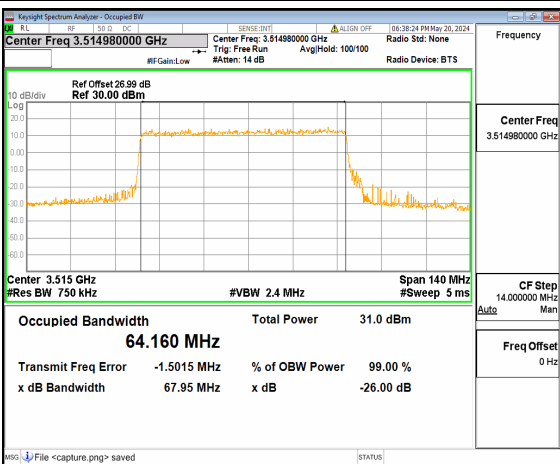

n77(3450-3550MHz) 70M DFT-s-OFDM 16QAM Outer_Full High

n77(3450-3550MHz) 70M DFT-s-OFDM 256QAM Outer_Full High