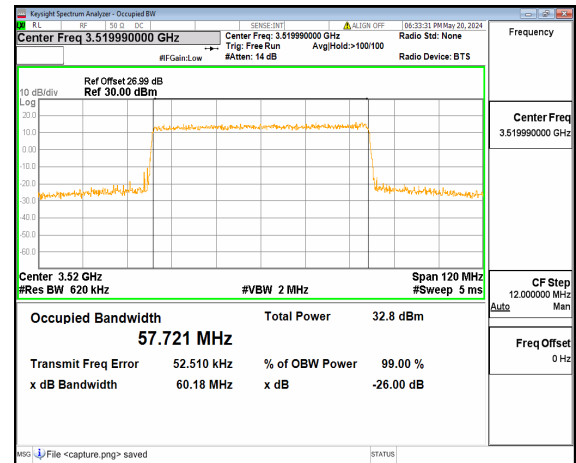

n77(3450-3550MHz) 60M DFT-s-OFDM QPSK
Outer_Full High

n77(3450-3550MHz) 60M DFT-s-OFDM
64QAM Outer_Full High