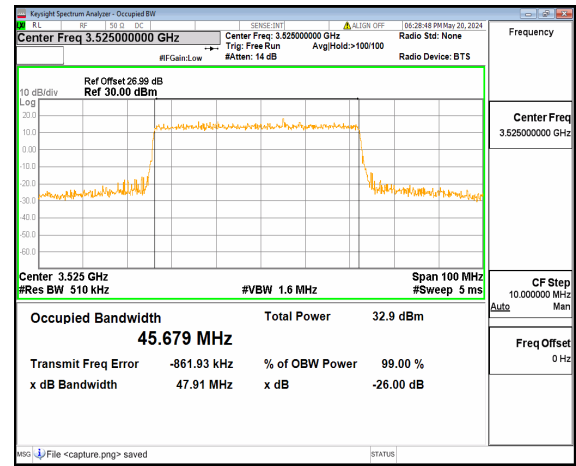

n77(3450-3550MHz) 50M DFT-s-OFDM QPSK Outer_Full High

n77(3450-3550MHz) 50M DFT-s-OFDM 64QAM Outer_Full High