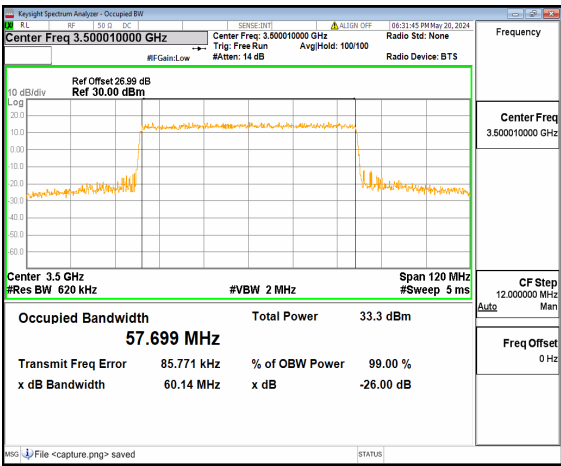

n77(3450-3550MHz) 60M DFT-s-OFDM
256QAM Outer_Full Low

n77(3450-3550MHz) 60M CP-OFDM QPSK
Outer_Full Low

n77(3450-3550MHz) 60M DFT-s-OFDM BPSK
Outer_Full Mid

n77(3450-3550MHz) 60M DFT-s-OFDM QPSK
Outer_Full Mid