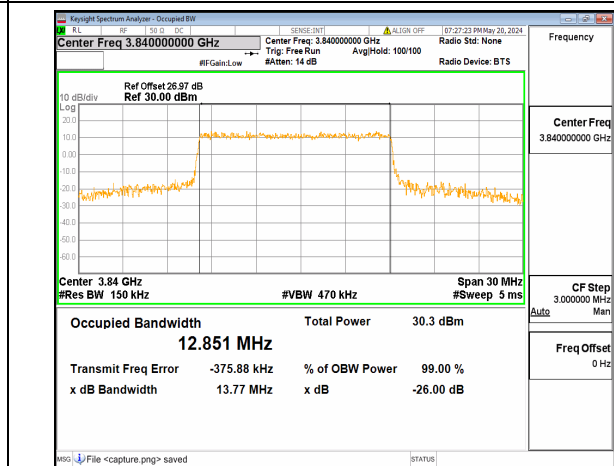

n77(3700-3980MHz) 15M DFT-s-OFDM
64QAM Outer_Full Mid

n77(3700-3980MHz) 15M CP-OFDM QPSK
Outer_Full Mid