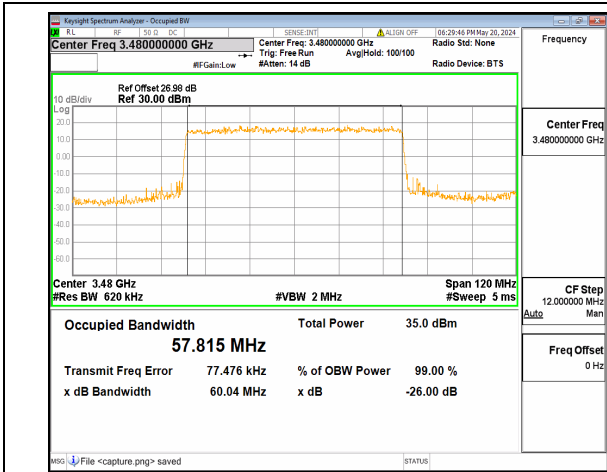

n77(3450-3550MHz) 50M DFT-s-OFDM 16QAM Outer_Full High

n77(3450-3550MHz) 50M DFT-s-OFDM 64QAM Outer_Full High

n77(3450-3550MHz) 50M DFT-s-OFDM 256QAM Outer_Full High

n77(3450-3550MHz) 50M CP-OFDM QPSK Outer_Full High