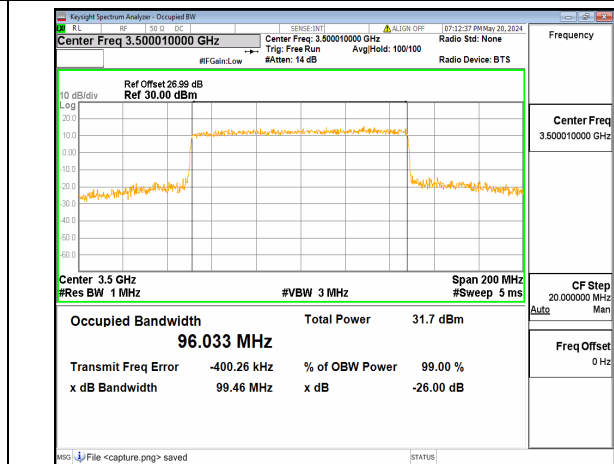

n77(3450-3550MHz) 100M DFT-s-OFDM 64QAM Outer_Full Mid

n77(3450-3550MHz) 100M CP-OFDM QPSK Outer_Full Mid