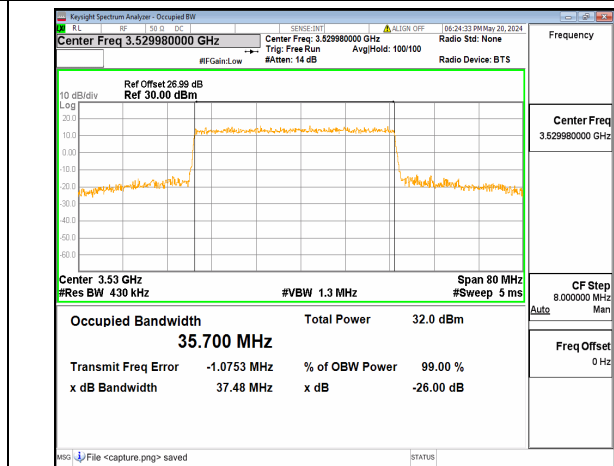

n77(3450-3550MHz) 40M DFT-s-OFDM 64QAM Outer_Full High

n77(3450-3550MHz) 40M CP-OFDM QPSK Outer_Full High