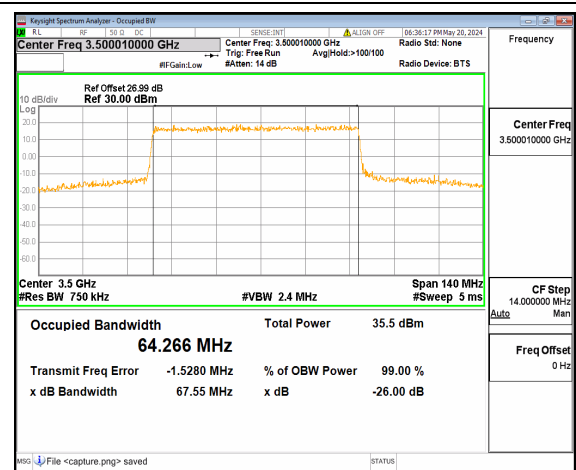

n77(3450-3550MHz) 70M CP-OFDM QPSK
Outer_Full Low

n77(3450-3550MHz) 70M DFT-s-OFDM QPSK
Outer_Full Mid