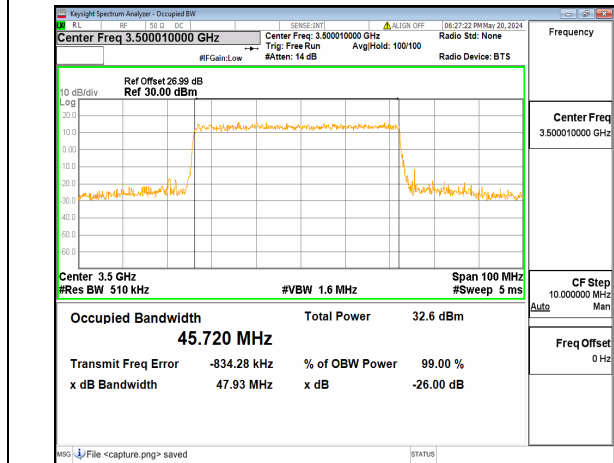

n77(3450-3550MHz) 50M DFT-s-OFDM QPSK
Outer_Full Mid

n77(3450-3550MHz) 50M DFT-s-OFDM
64QAM Outer_Full Mid