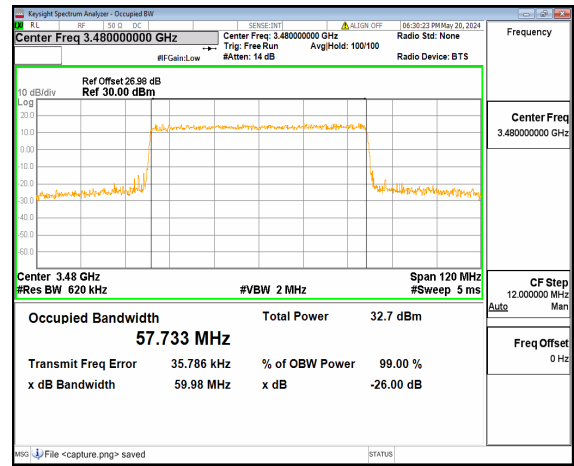

n77(3450-3550MHz) 60M DFT-s-OFDM QPSK
Outer_Full Low

n77(3450-3550MHz) 60M DFT-s-OFDM
64QAM Outer_Full Low