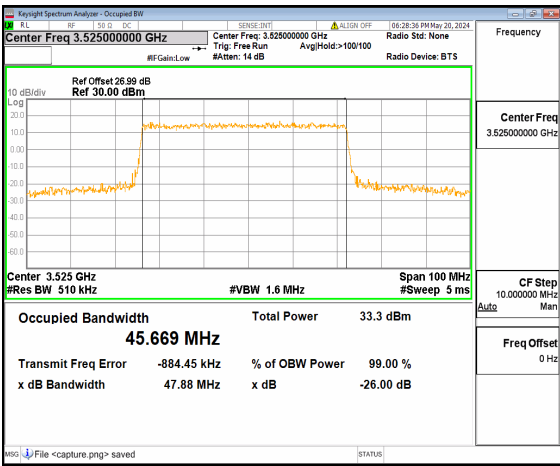

n77(3450-3550MHz) 50M DFT-s-OFDM
256QAM Outer_Full Mid

n77(3450-3550MHz) 50M CP-OFDM QPSK
Outer_Full Mid

n77(3450-3550MHz) 50M DFT-s-OFDM BPSK Outer_Full High

n77(3450-3550MHz) 50M DFT-s-OFDM QPSK Outer_Full High