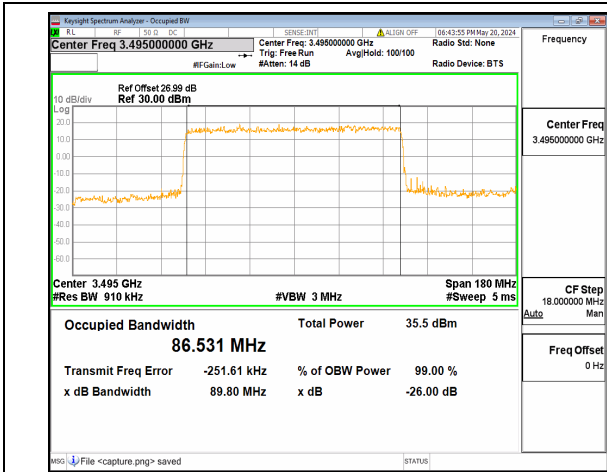

n77(3450-3550MHz) 90M DFT-s-OFDM BPSK
Outer_Full Low