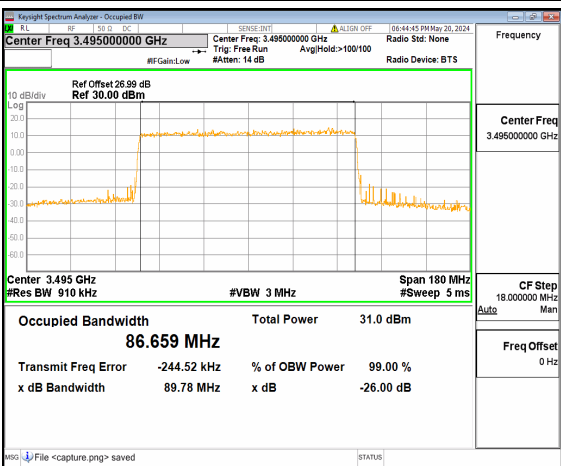

n77(3450-3550MHz) 90M DFT-s-OFDM
16QAM Outer_Full Low

n77(3450-3550MHz) 90M DFT-s-OFDM
256QAM Outer_Full Low