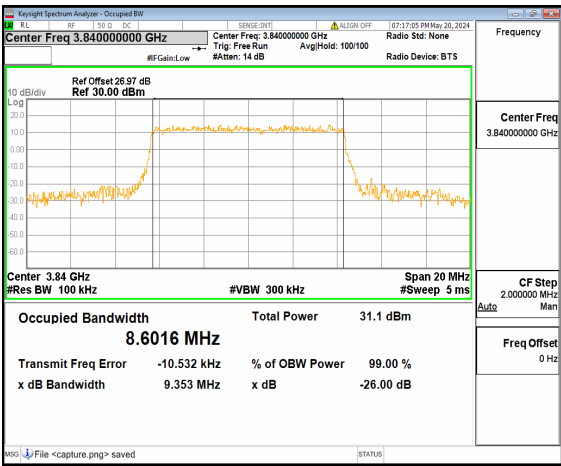

n77(3700-3980MHz) 10M DFT-s-OFDM BPSK
Outer_Full Mid

n77(3700-3980MHz) 10M DFT-s-OFDM 16QAM
Outer_Full Mid