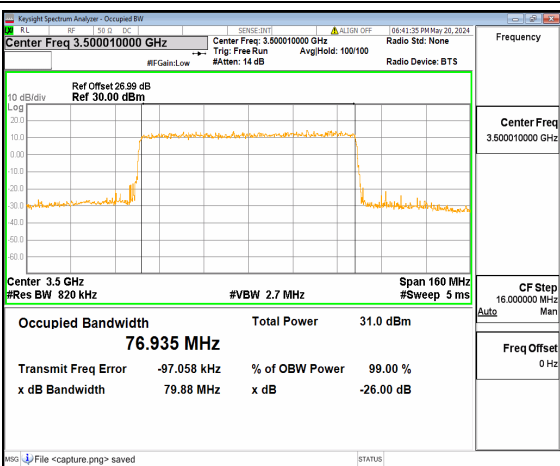

n77(3450-3550MHz) 80M DFT-s-OFDM
16QAM Outer_Full Mid

n77(3450-3550MHz) 80M DFT-s-OFDM
256QAM Outer_Full Mid