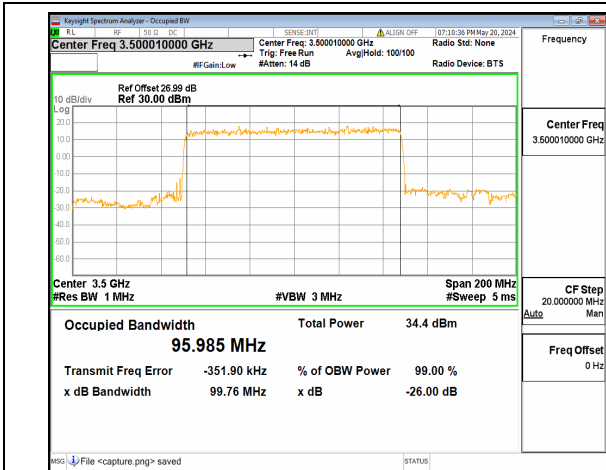

n77(3450-3550MHz) 90M DFT-s-OFDM
16QAM Outer_Full High

n77(3450-3550MHz) 90M DFT-s-OFDM
64QAM Outer_Full High

n77(3450-3550MHz) 90M DFT-s-OFDM
256QAM Outer_Full High

n77(3450-3550MHz) 90M CP-OFDM QPSK
Outer_Full High