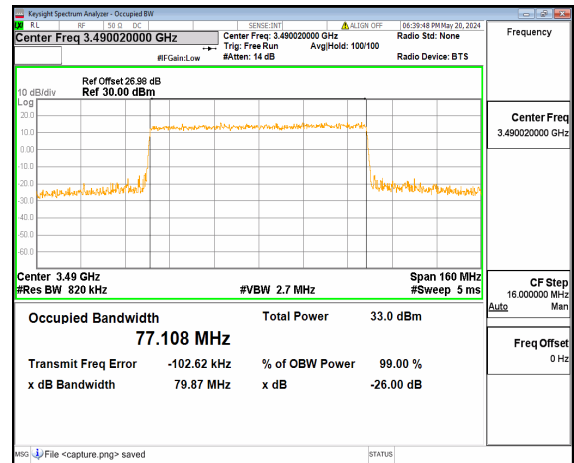

n77(3450-3550MHz) 80M DFT-s-OFDM QPSK
Outer_Full Low

n77(3450-3550MHz) 80M DFT-s-OFDM
64QAM Outer_Full Low