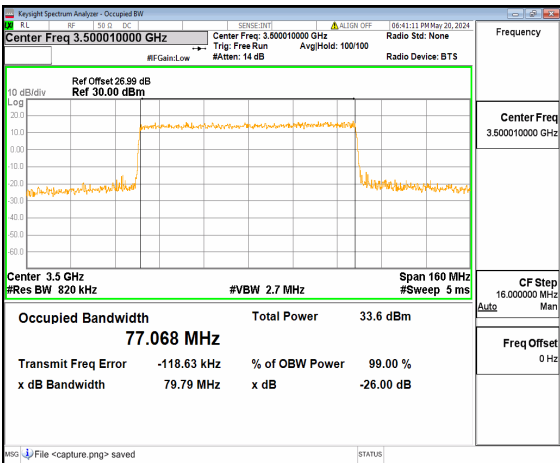

n77(3450-3550MHz) 80M DFT-s-OFDM
256QAM Outer_Full Low

n77(3450-3550MHz) 80M CP-OFDM QPSK
Outer_Full Low

n77(3450-3550MHz) 80M DFT-s-OFDM BPSK
Outer_Full Mid

n77(3450-3550MHz) 80M DFT-s-OFDM QPSK
Outer_Full Mid