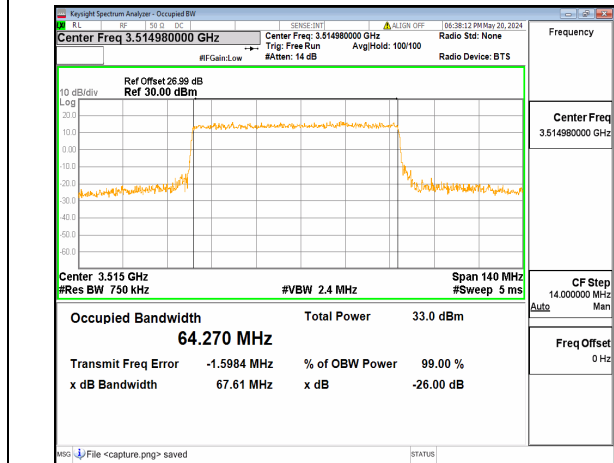

n77(3450-3550MHz) 70M DFT-s-OFDM QPSK Outer_Full High

n77(3450-3550MHz) 70M DFT-s-OFDM 64QAM Outer_Full High