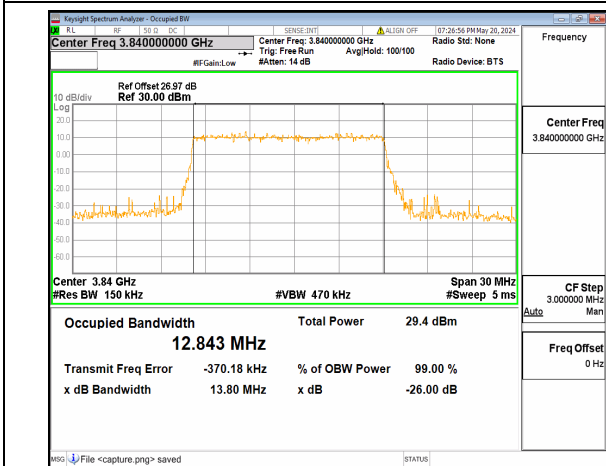

n77(3700-3980MHz) 15M DFT-s-OFDM
16QAM Outer_Full Mid

n77(3700-3980MHz) 15M DFT-s-OFDM
256QAM Outer_Full Mid