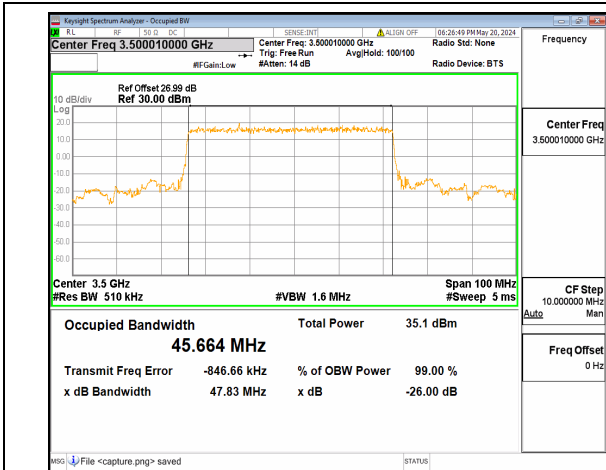

n77(3450-3550MHz) 50M DFT-s-OFDM
16QAM Outer_Full Low

n77(3450-3550MHz) 50M DFT-s-OFDM
64QAM Outer_Full Low

n77(3450-3550MHz) 50M DFT-s-OFDM
256QAM Outer_Full Low

n77(3450-3550MHz) 50M CP-OFDM QPSK
Outer_Full Low