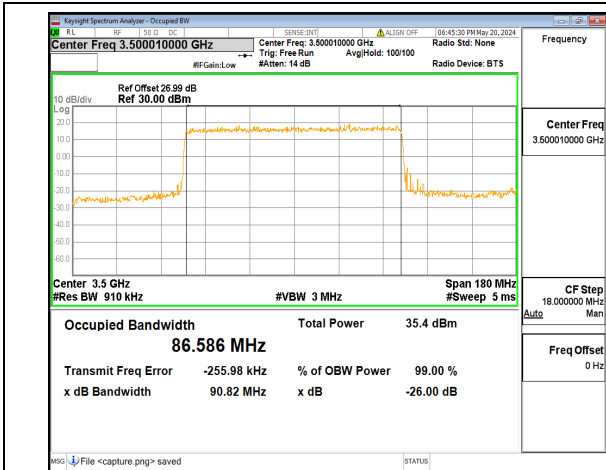

n77(3450-3550MHz) 90M DFT-s-OFDM
16QAM Outer_Full Low

n77(3450-3550MHz) 90M DFT-s-OFDM
64QAM Outer_Full Low

n77(3450-3550MHz) 90M DFT-s-OFDM
256QAM Outer_Full Low

n77(3450-3550MHz) 90M CP-OFDM QPSK
Outer_Full Low