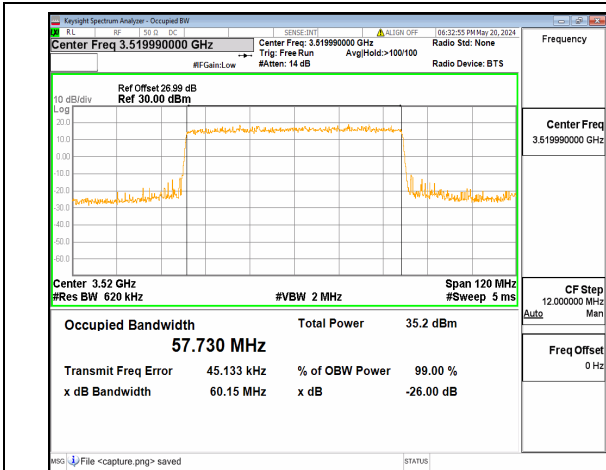

n77(3450-3550MHz) 60M DFT-s-OFDM
16QAM Outer_Full Mid

n77(3450-3550MHz) 60M DFT-s-OFDM
64QAM Outer_Full Mid

n77(3450-3550MHz) 60M DFT-s-OFDM
256QAM Outer_Full Mid

n77(3450-3550MHz) 60M CP-OFDM QPSK
Outer_Full Mid