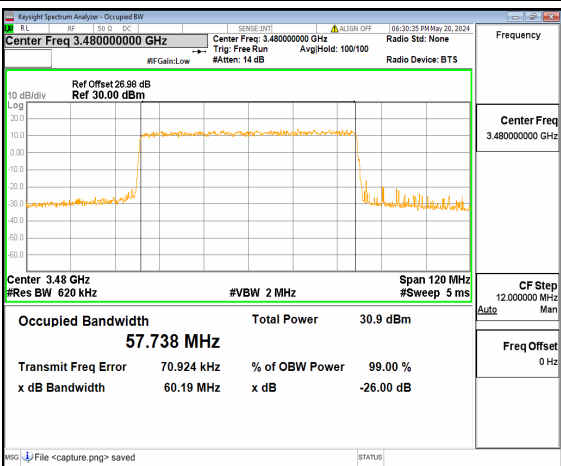

n77(3450-3550MHz) 60M DFT-s-OFDM BPSK
Outer_Full Low

n77(3450-3550MHz) 60M DFT-s-OFDM QPSK
Outer_Full Low

n77(3450-3550MHz) 60M DFT-s-OFDM
16QAM Outer_Full Low

n77(3450-3550MHz) 60M DFT-s-OFDM
64QAM Outer_Full Low