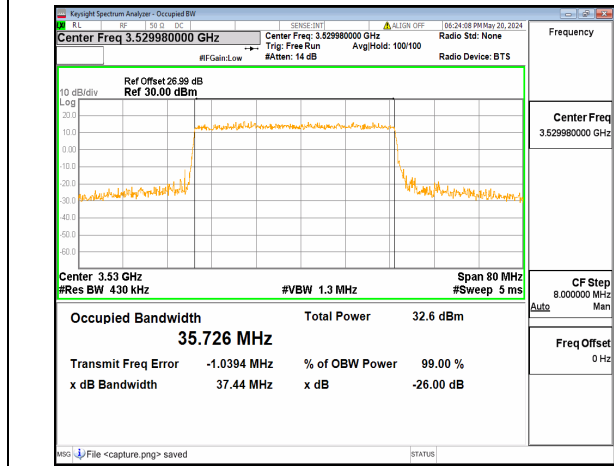

n77(3450-3550MHz) 40M DFT-s-OFDM BPSK Outer_Full High

n77(3450-3550MHz) 40M DFT-s-OFDM QPSK Outer_Full High

n77(3450-3550MHz) 40M DFT-s-OFDM 16QAM Outer_Full High

n77(3450-3550MHz) 40M DFT-s-OFDM 64QAM Outer_Full High