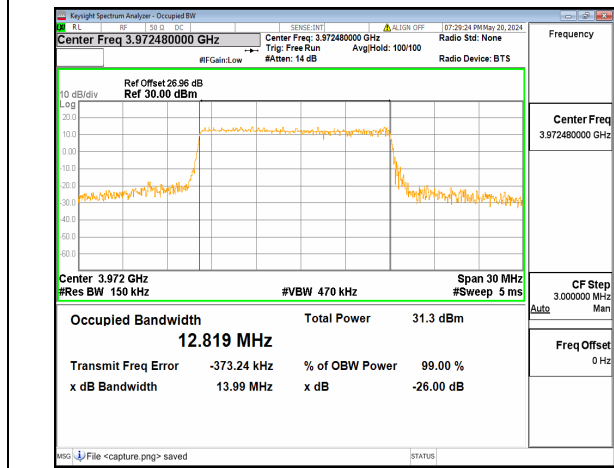

n77(3700-3980MHz) 15M DFT-s-OFDM QPSK
Outer_Full High

n77(3700-3980MHz) 15M DFT-s-OFDM
64QAM Outer_Full High