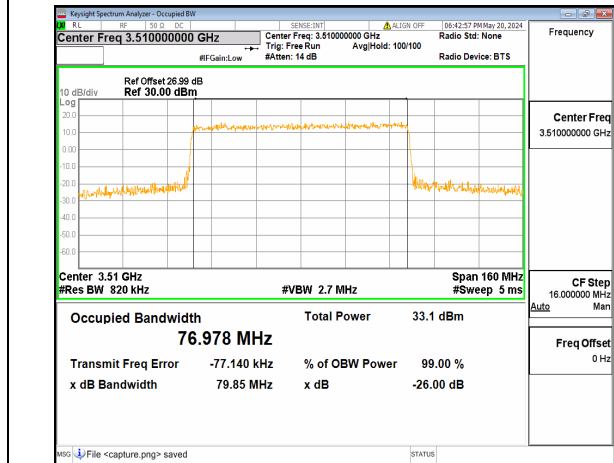

n77(3450-3550MHz) 80M DFT-s-OFDM QPSK
Outer_Full High

n77(3450-3550MHz) 80M DFT-s-OFDM
64QAM Outer_Full High