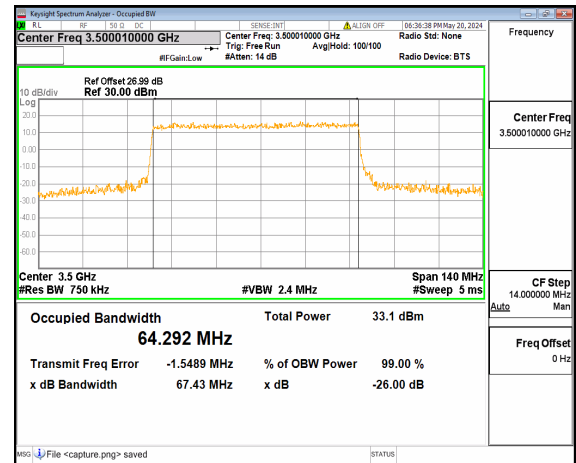

n77(3450-3550MHz) 70M DFT-s-OFDM QPSK
Outer_Full Mid

n77(3450-3550MHz) 70M DFT-s-OFDM
64QAM Outer_Full Mid