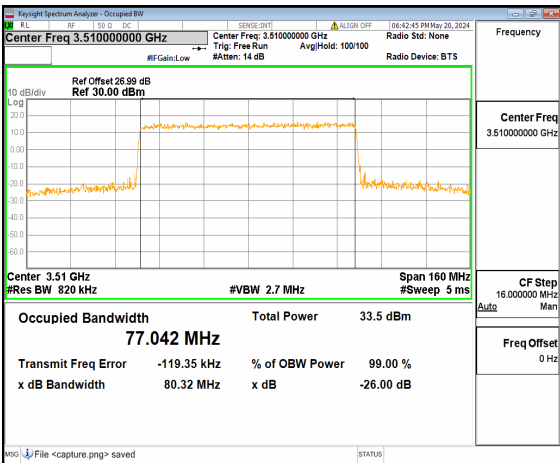

n77(3450-3550MHz) 80M DFT-s-OFDM BPSK
Outer_Full High

n77(3450-3550MHz) 80M DFT-s-OFDM
16QAM Outer_Full High