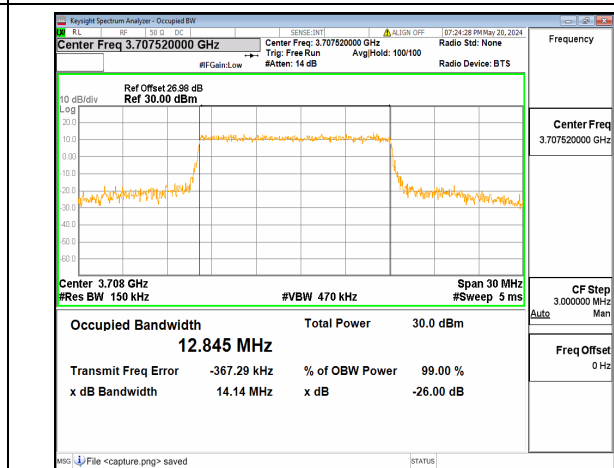

n77(3700-3980MHz) 15M DFT-s-OFDM
64QAM Outer_Full Low

n77(3700-3980MHz) 15M CP-OFDM QPSK
Outer_Full Low