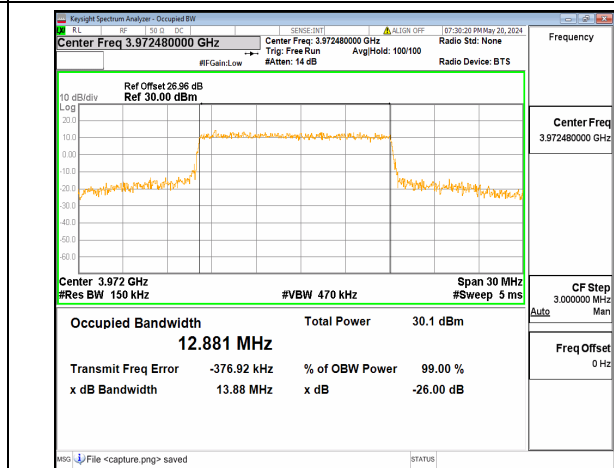

n77(3700-3980MHz) 15M DFT-s-OFDM
64QAM Outer_Full High

n77(3700-3980MHz) 15M CP-OFDM QPSK
Outer_Full High