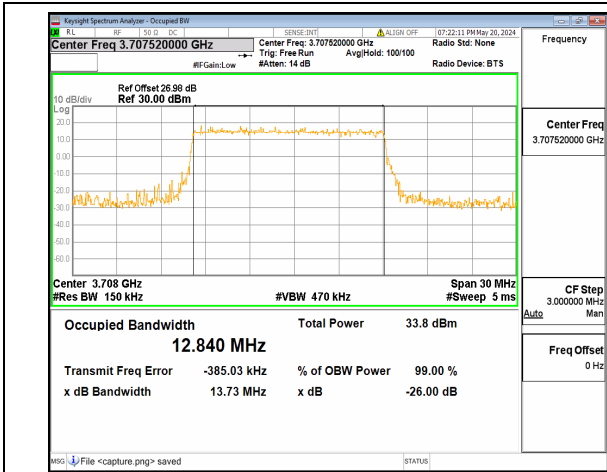

n77(3700-3980MHz) 10M DFT-s-OFDM
16QAM Outer_Full High

n77(3700-3980MHz) 10M DFT-s-OFDM
64QAM Outer_Full High

n77(3700-3980MHz) 10M DFT-s-OFDM
256QAM Outer_Full High

n77(3700-3980MHz) 10M CP-OFDM QPSK
Outer_Full High