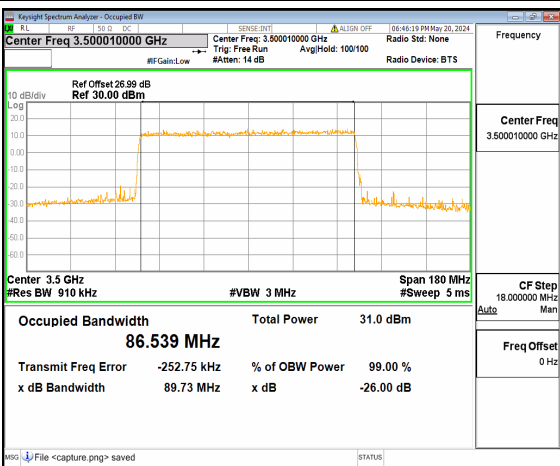

n77(3450-3550MHz) 90M DFT-s-OFDM BPSK
Outer_Full Mid

n77(3450-3550MHz) 90M DFT-s-OFDM QPSK
Outer_Full Mid

n77(3450-3550MHz) 90M DFT-s-OFDM
16QAM Outer_Full Mid

n77(3450-3550MHz) 90M DFT-s-OFDM
64QAM Outer_Full Mid