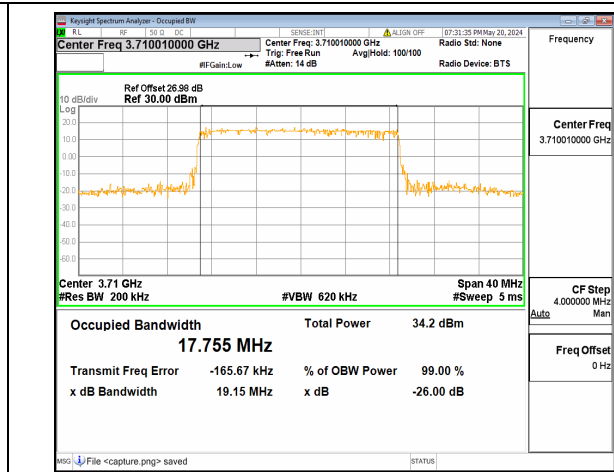

n77(3700-3980MHz) 15M CP-OFDM QPSK
Outer_Full High

n77(3700-3980MHz) 20M DFT-s-OFDM QPSK
Outer_Full Low