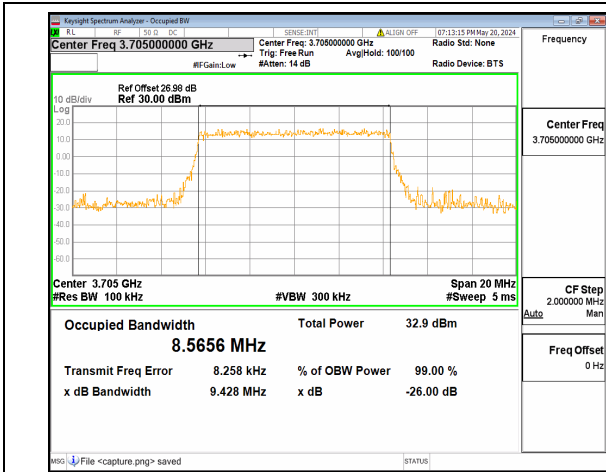

n77(3700-3980MHz) 10M DFT-s-OFDM BPSK
Outer_Full Low