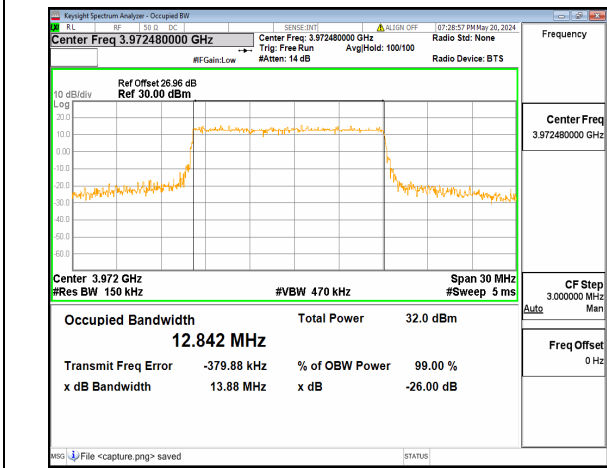

n77(3700-3980MHz) 15M DFT-s-OFDM BPSK
Outer_Full High

n77(3700-3980MHz) 15M DFT-s-OFDM
16QAM Outer_Full High