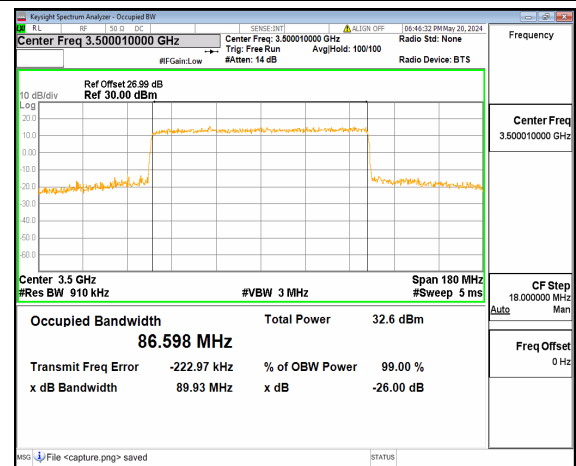

n77(3450-3550MHz) 90M DFT-s-OFDM
64QAM Outer_Full Mid

n77(3450-3550MHz) 90M CP-OFDM QPSK
Outer_Full Mid