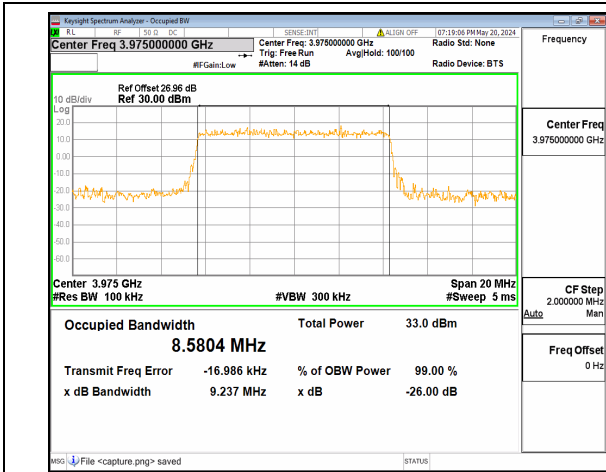

n77(3700-3980MHz) 10M DFT-s-OFDM BPSK
Outer_Full High