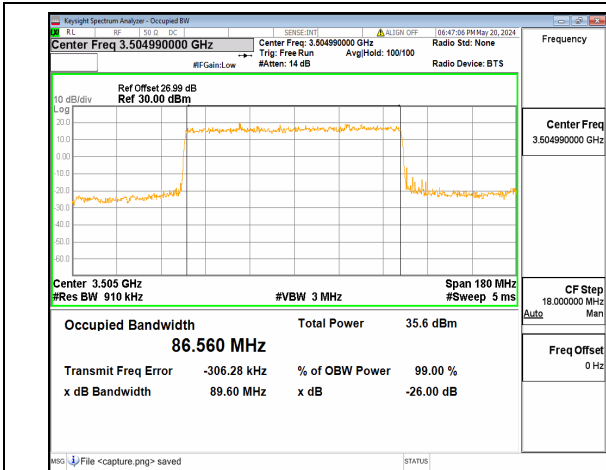

n77(3450-3550MHz) 90M DFT-s-OFDM BPSK
Outer_Full High