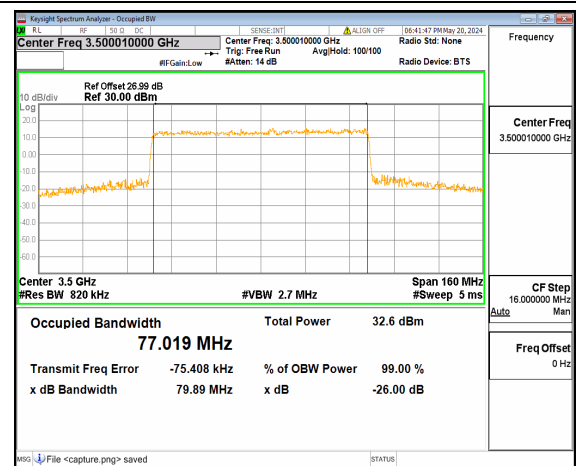

n77(3450-3550MHz) 80M DFT-s-OFDM
64QAM Outer_Full Mid

n77(3450-3550MHz) 80M CP-OFDM QPSK
Outer_Full Mid