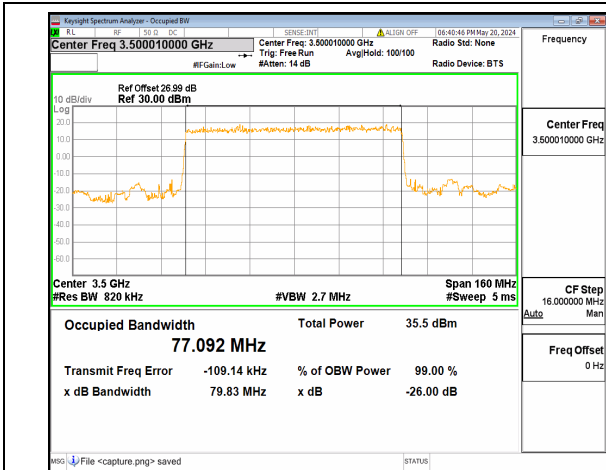

n77(3450-3550MHz) 80M DFT-s-OFDM BPSK
Outer_Full Mid