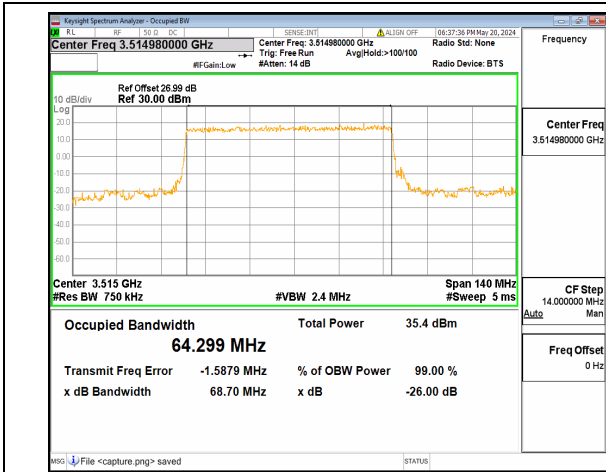

n77(3450-3550MHz) 70M DFT-s-OFDM BPSK Outer_Full High