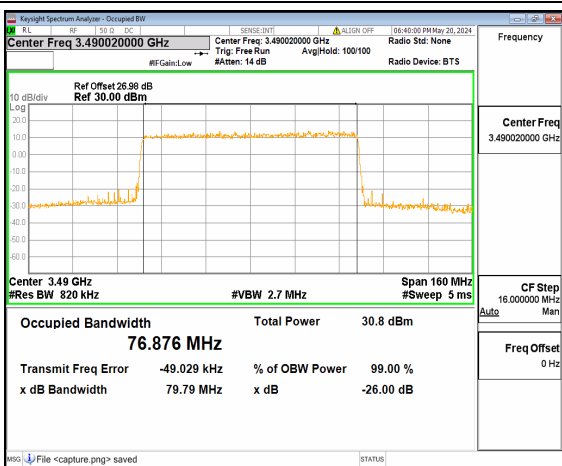

n77(3450-3550MHz) 80M DFT-s-OFDM BPSK
Outer_Full Low

n77(3450-3550MHz) 80M DFT-s-OFDM QPSK
Outer_Full Low

n77(3450-3550MHz) 80M DFT-s-OFDM
16QAM Outer_Full Low

n77(3450-3550MHz) 80M DFT-s-OFDM
64QAM Outer_Full Low