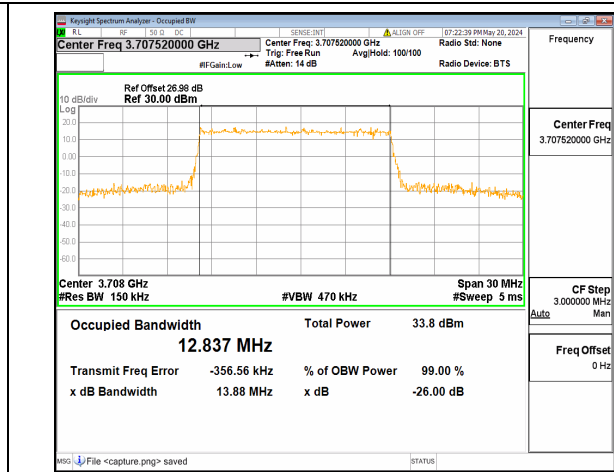

n77(3700-3980MHz) 10M CP-OFDM QPSK
Outer_Full High

n77(3700-3980MHz) 15M DFT-s-OFDM QPSK
Outer_Full Low