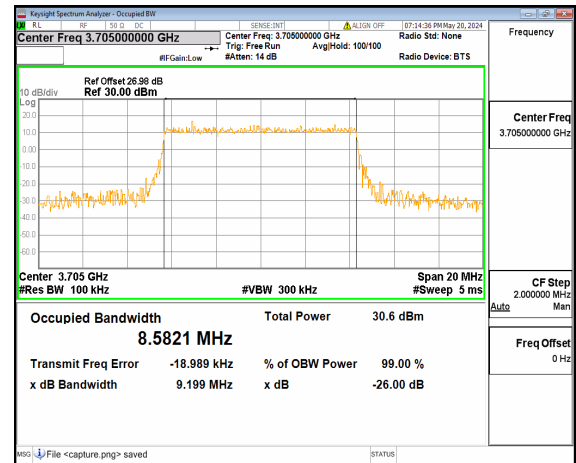

n77(3700-3980MHz) 10M DFT-s-OFDM QPSK
Outer_Full Low

n77(3700-3980MHz) 10M DFT-s-OFDM
64QAM Outer_Full Low