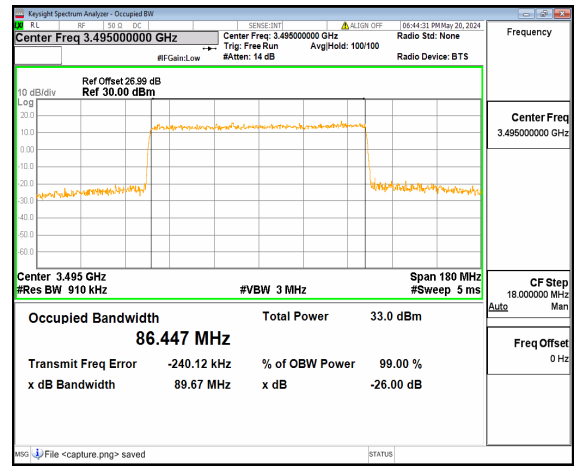

n77(3450-3550MHz) 90M DFT-s-OFDM QPSK
Outer_Full Low

n77(3450-3550MHz) 90M DFT-s-OFDM
64QAM Outer_Full Low