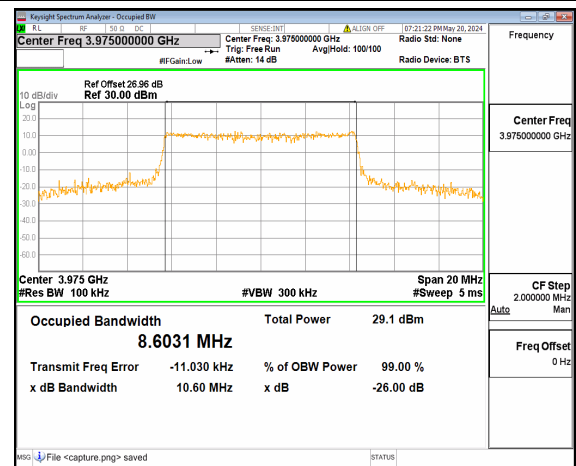

n77(3700-3980MHz) 10M DFT-s-OFDM
64QAM Outer_Full High

n77(3700-3980MHz) 10M CP-OFDM QPSK
Outer_Full High