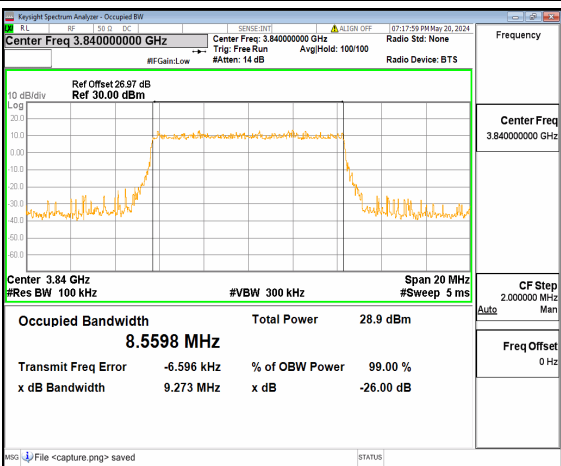

n77(3700-3980MHz) 10M DFT-s-OFDM BPSK
Outer_Full Mid

n77(3700-3980MHz) 10M DFT-s-OFDM QPSK
Outer_Full Mid

n77(3700-3980MHz) 10M DFT-s-OFDM 16QAM
Outer_Full Mid

n77(3700-3980MHz) 10M DFT-s-OFDM 64QAM
Outer_Full Mid