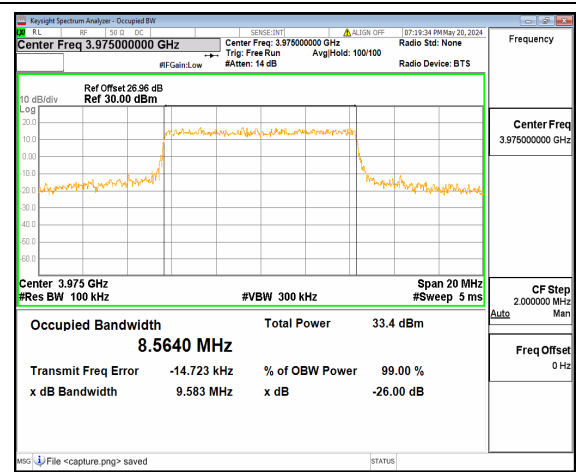

n77(3700-3980MHz) 10M CP-OFDM QPSK
Outer_Full Mid

n77(3700-3980MHz) 10M DFT-s-OFDM QPSK
Outer_Full High