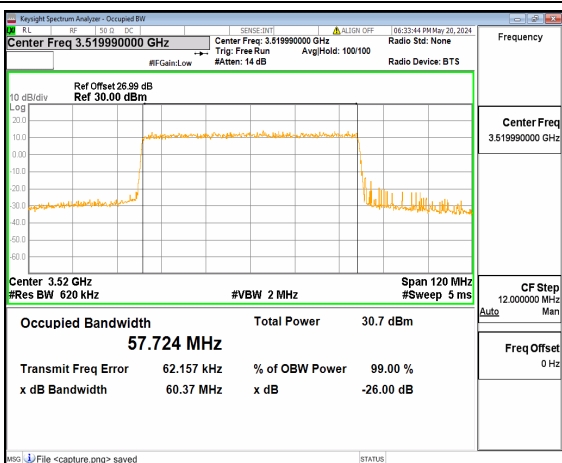

n77(3450-3550MHz) 60M DFT-s-OFDM BPSK
Outer_Full High

n77(3450-3550MHz) 60M DFT-s-OFDM QPSK
Outer_Full High

n77(3450-3550MHz) 60M DFT-s-OFDM
16QAM Outer_Full High

n77(3450-3550MHz) 60M DFT-s-OFDM
64QAM Outer_Full High