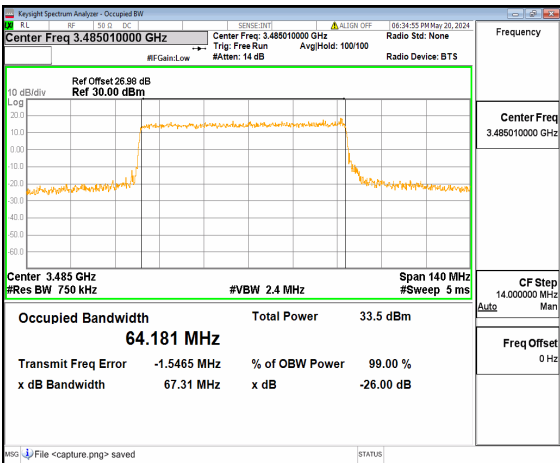

n77(3450-3550MHz) 60M DFT-s-OFDM
256QAM Outer_Full High

n77(3450-3550MHz) 60M CP-OFDM QPSK
Outer_Full High

n77(3450-3550MHz) 70M DFT-s-OFDM BPSK
Outer_Full Low

n77(3450-3550MHz) 70M DFT-s-OFDM QPSK
Outer_Full Low