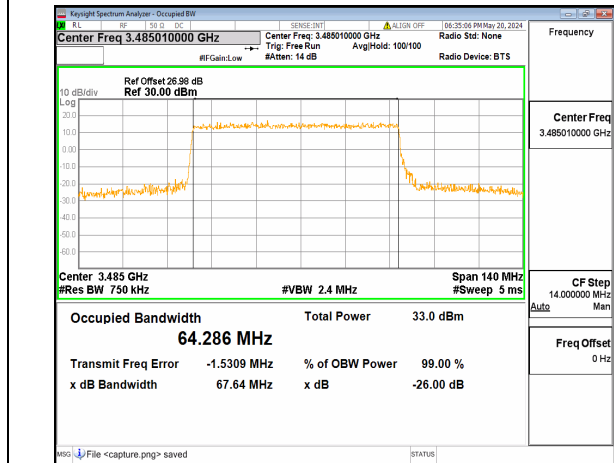

n77(3450-3550MHz) 70M DFT-s-OFDM QPSK
Outer_Full Low

n77(3450-3550MHz) 70M DFT-s-OFDM
64QAM Outer_Full Low