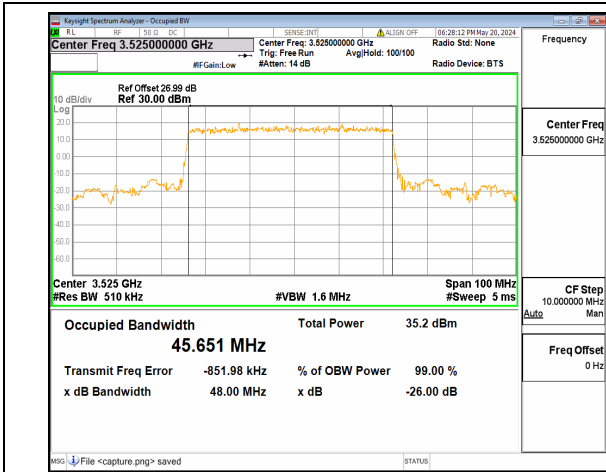

n77(3450-3550MHz) 50M DFT-s-OFDM BPSK Outer_Full High