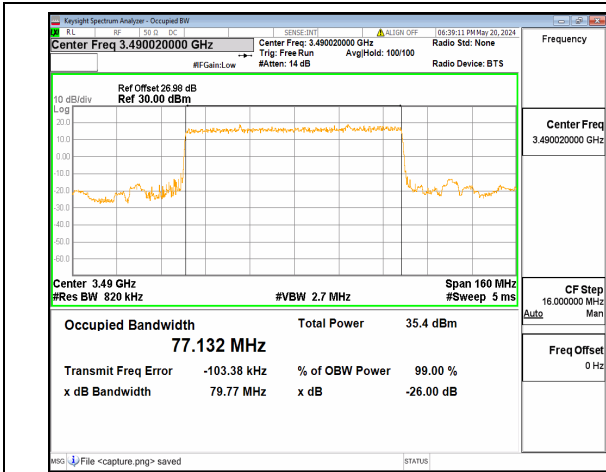

n77(3450-3550MHz) 70M DFT-s-OFDM 16QAM Outer_Full High

n77(3450-3550MHz) 70M DFT-s-OFDM 64QAM Outer_Full High

n77(3450-3550MHz) 70M DFT-s-OFDM 256QAM Outer_Full High

n77(3450-3550MHz) 70M CP-OFDM QPSK Outer_Full High