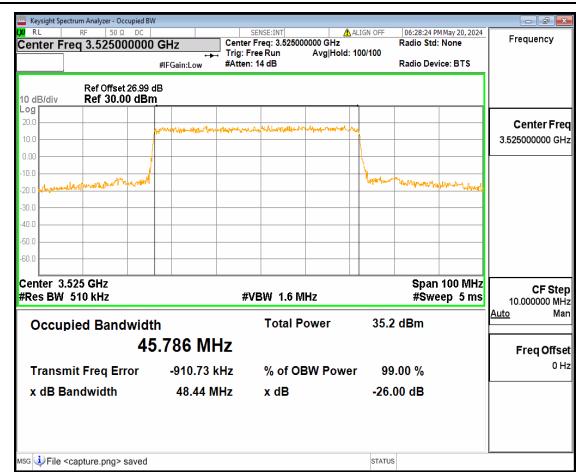

n77(3450-3550MHz) 50M CP-OFDM QPSK
Outer_Full Mid

n77(3450-3550MHz) 50M DFT-s-OFDM QPSK Outer_Full High