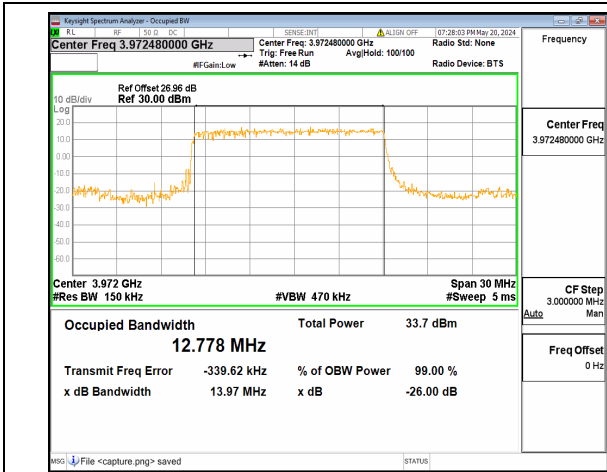

n77(3700-3980MHz) 15M DFT-s-OFDM
16QAM Outer_Full Mid

n77(3700-3980MHz) 15M DFT-s-OFDM
64QAM Outer_Full Mid

n77(3700-3980MHz) 15M DFT-s-OFDM
256QAM Outer_Full Mid

n77(3700-3980MHz) 15M CP-OFDM QPSK
Outer_Full Mid