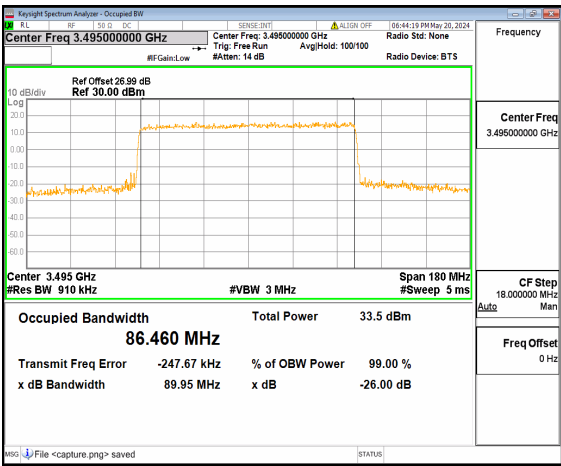

n77(3450-3550MHz) 80M DFT-s-OFDM
256QAM Outer_Full High

n77(3450-3550MHz) 80M CP-OFDM QPSK
Outer_Full High

n77(3450-3550MHz) 90M DFT-s-OFDM BPSK
Outer_Full Low

n77(3450-3550MHz) 90M DFT-s-OFDM QPSK
Outer_Full Low