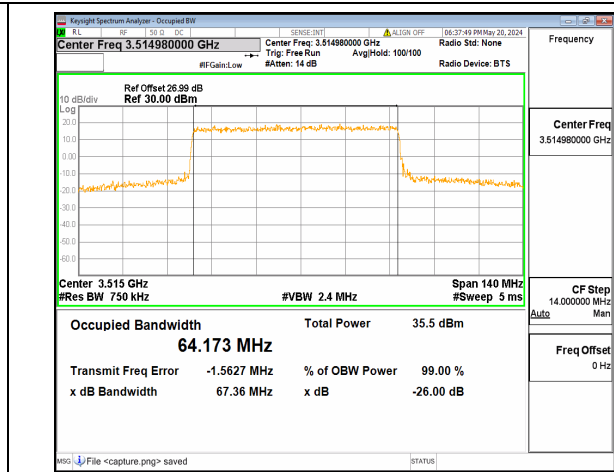

n77(3450-3550MHz) 70M CP-OFDM QPSK
Outer_Full Mid

n77(3450-3550MHz) 70M DFT-s-OFDM QPSK Outer_Full High