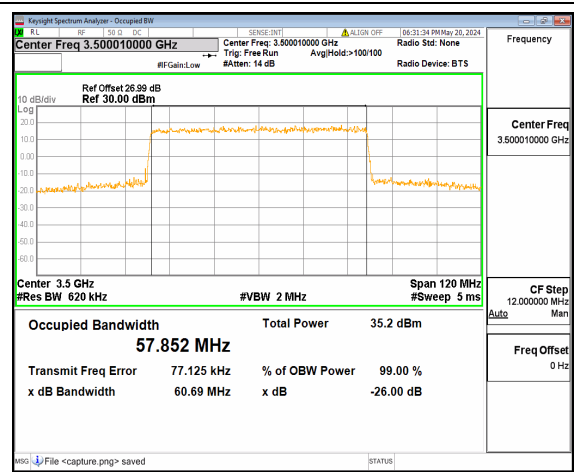

n77(3450-3550MHz) 60M CP-OFDM QPSK
Outer_Full Low

n77(3450-3550MHz) 60M DFT-s-OFDM QPSK
Outer_Full Mid