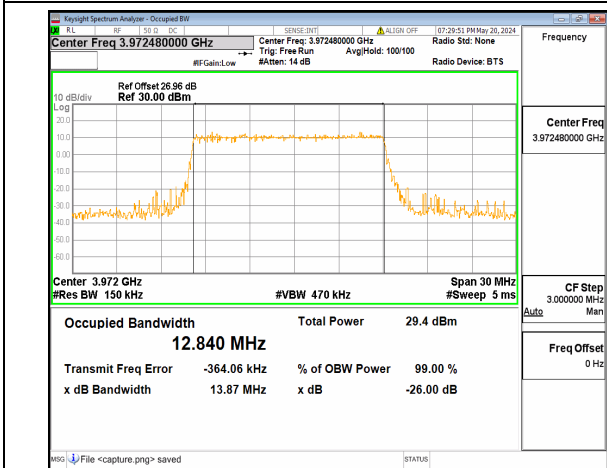

n77(3700-3980MHz) 15M DFT-s-OFDM BPSK
Outer_Full High

n77(3700-3980MHz) 15M DFT-s-OFDM QPSK
Outer_Full High

n77(3700-3980MHz) 15M DFT-s-OFDM
16QAM Outer_Full High

n77(3700-3980MHz) 15M DFT-s-OFDM
64QAM Outer_Full High