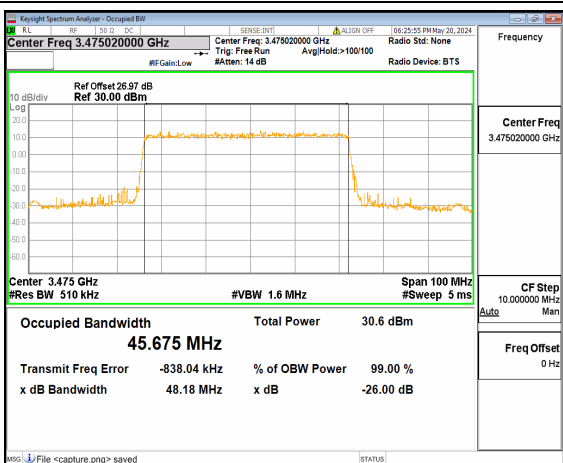

n77(3450-3550MHz) 50M DFT-s-OFDM
16QAM Outer_Full Low

n77(3450-3550MHz) 50M DFT-s-OFDM
256QAM Outer_Full Low