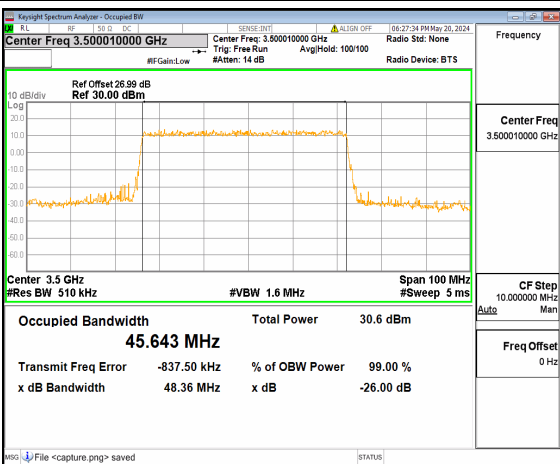

n77(3450-3550MHz) 50M DFT-s-OFDM BPSK
Outer_Full Mid

n77(3450-3550MHz) 50M DFT-s-OFDM QPSK
Outer_Full Mid

n77(3450-3550MHz) 50M DFT-s-OFDM
16QAM Outer_Full Mid

n77(3450-3550MHz) 50M DFT-s-OFDM
64QAM Outer_Full Mid