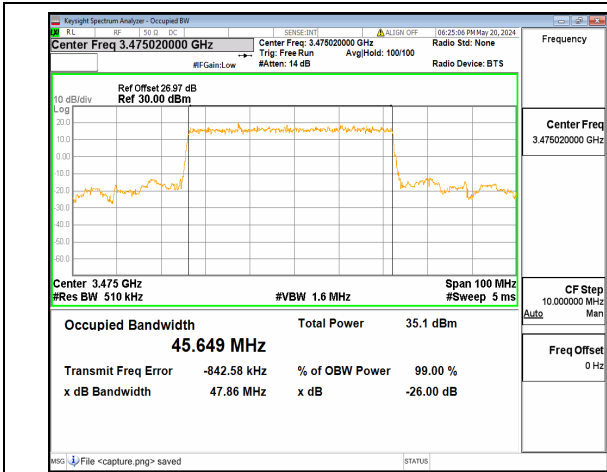

n77(3450-3550MHz) 50M DFT-s-OFDM BPSK
Outer_Full Low