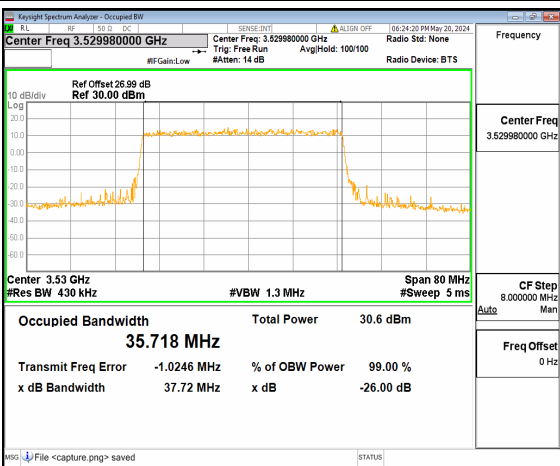

n77(3450-3550MHz) 40M DFT-s-OFDM BPSK Outer_Full High

n77(3450-3550MHz) 40M DFT-s-OFDM QPSK Outer_Full High

n77(3450-3550MHz) 40M DFT-s-OFDM 16QAM Outer_Full High

n77(3450-3550MHz) 40M DFT-s-OFDM 64QAM Outer_Full High