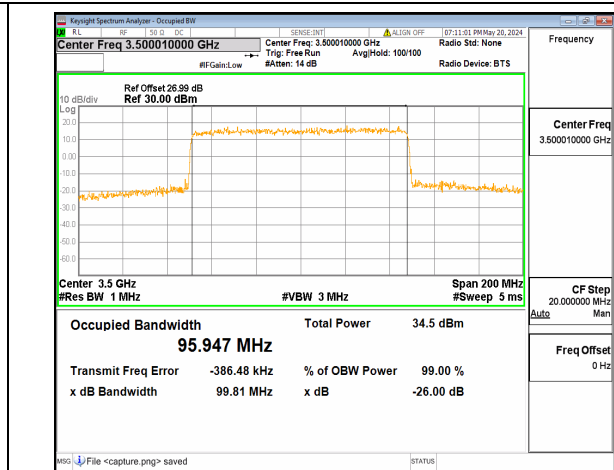

n77(3450-3550MHz) 90M CP-OFDM QPSK
Outer_Full High

n77(3450-3550MHz) 100M DFT-s-OFDM QPSK Outer_Full Mid