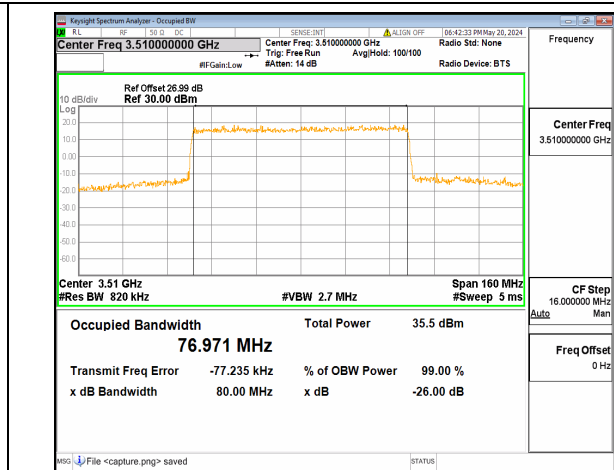

n77(3450-3550MHz) 80M CP-OFDM QPSK
Outer_Full Mid

n77(3450-3550MHz) 80M DFT-s-OFDM QPSK
Outer_Full High