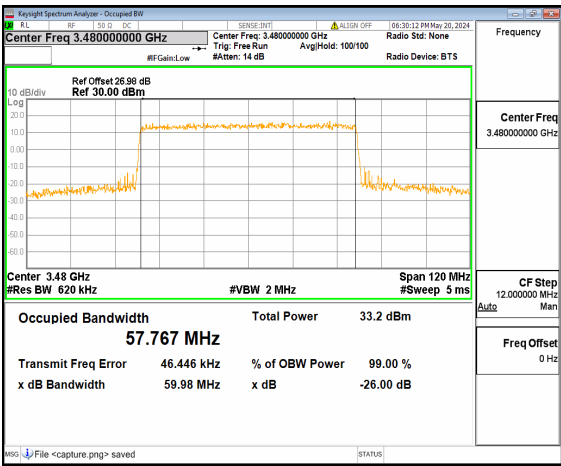

n77(3450-3550MHz) 60M DFT-s-OFDM BPSK
Outer_Full Low

n77(3450-3550MHz) 60M DFT-s-OFDM
16QAM Outer_Full Low