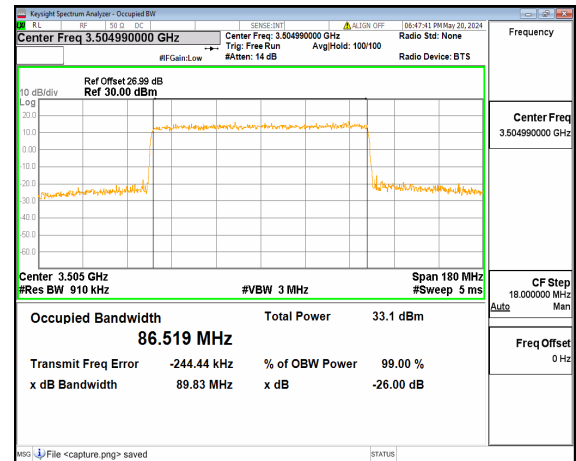

n77(3450-3550MHz) 90M DFT-s-OFDM QPSK
Outer_Full High

n77(3450-3550MHz) 90M DFT-s-OFDM
64QAM Outer_Full High