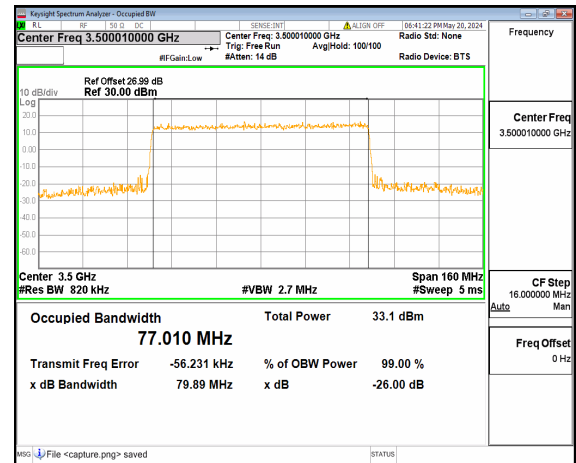

n77(3450-3550MHz) 80M DFT-s-OFDM QPSK
Outer_Full Mid

n77(3450-3550MHz) 80M DFT-s-OFDM
64QAM Outer_Full Mid