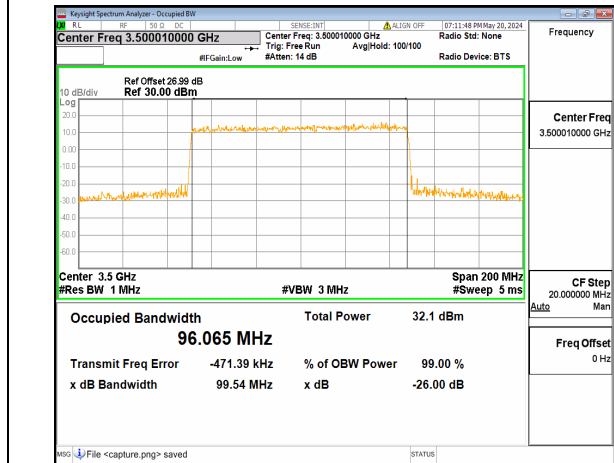

n77(3450-3550MHz) 100M DFT-s-OFDM QPSK Outer_Full Mid

n77(3450-3550MHz) 100M DFT-s-OFDM 64QAM Outer_Full Mid