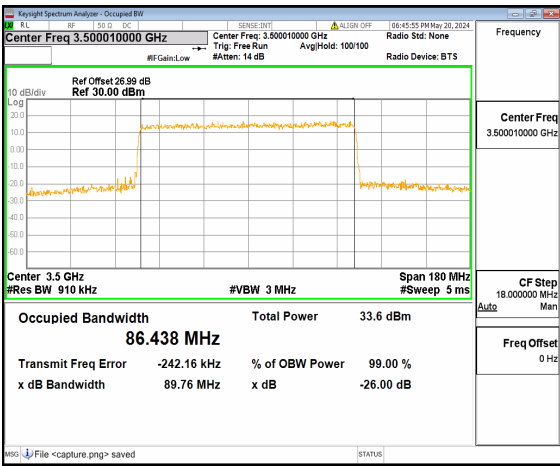

n77(3450-3550MHz) 90M DFT-s-OFDM BPSK
Outer_Full Mid

n77(3450-3550MHz) 90M DFT-s-OFDM
16QAM Outer_Full Mid