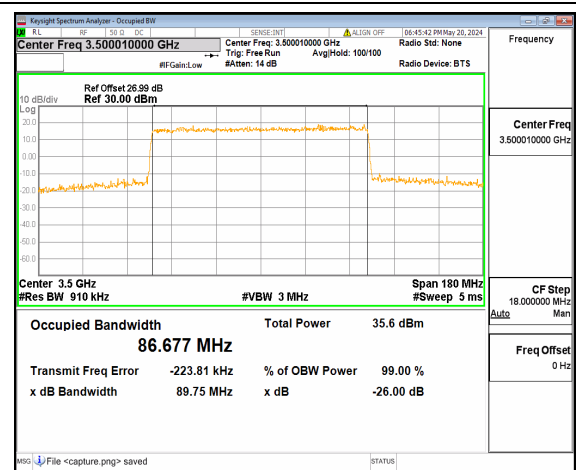

n77(3450-3550MHz) 90M CP-OFDM QPSK
Outer_Full Low

n77(3450-3550MHz) 90M DFT-s-OFDM QPSK
Outer_Full Mid