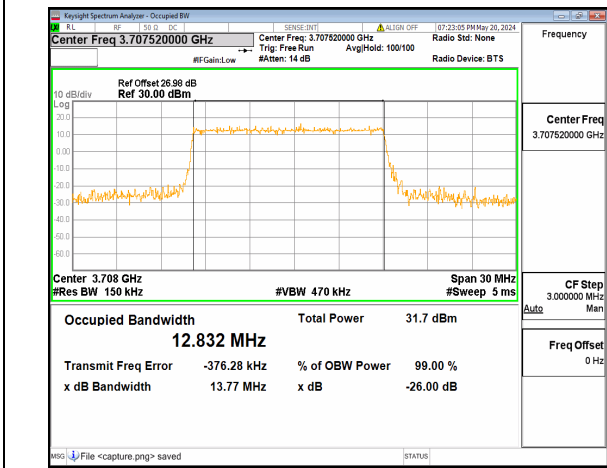

n77(3700-3980MHz) 15M DFT-s-OFDM BPSK
Outer_Full Low

n77(3700-3980MHz) 15M DFT-s-OFDM
16QAM Outer_Full Low