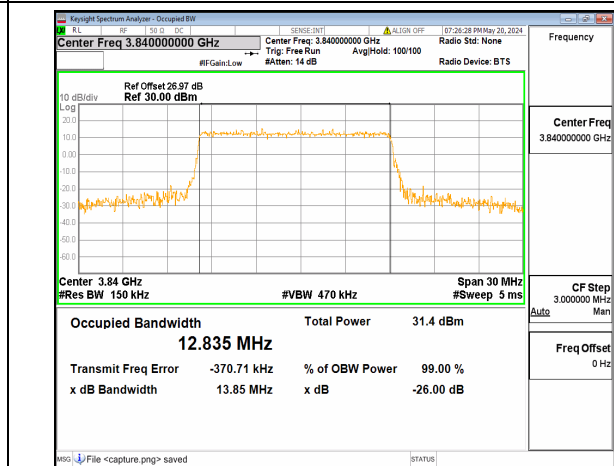

n77(3700-3980MHz) 15M DFT-s-OFDM QPSK
Outer_Full Mid

n77(3700-3980MHz) 15M DFT-s-OFDM
64QAM Outer_Full Mid