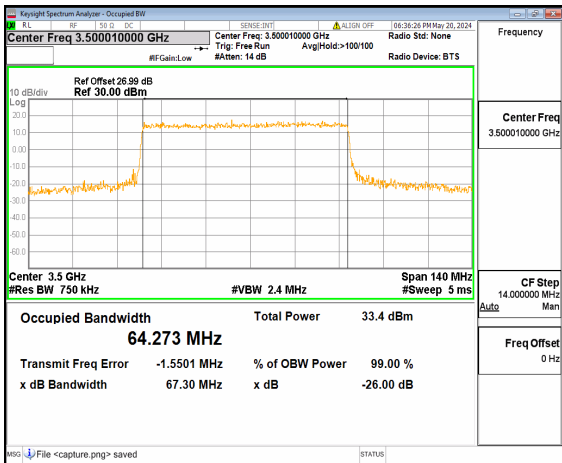

n77(3450-3550MHz) 70M DFT-s-OFDM BPSK
Outer_Full Mid

n77(3450-3550MHz) 70M DFT-s-OFDM
16QAM Outer_Full Mid