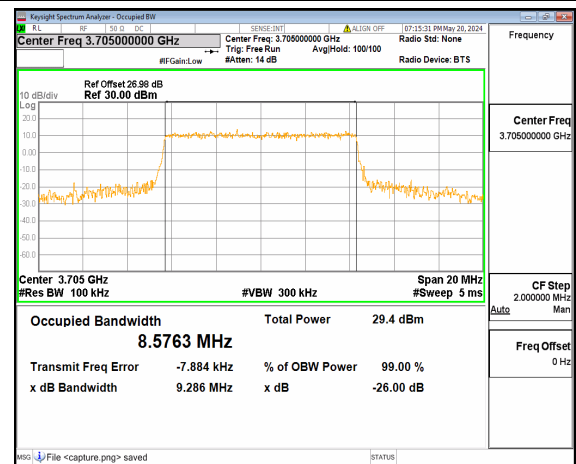

n77(3700-3980MHz) 10M DFT-s-OFDM
64QAM Outer_Full Low

n77(3700-3980MHz) 10M CP-OFDM QPSK
Outer_Full Low