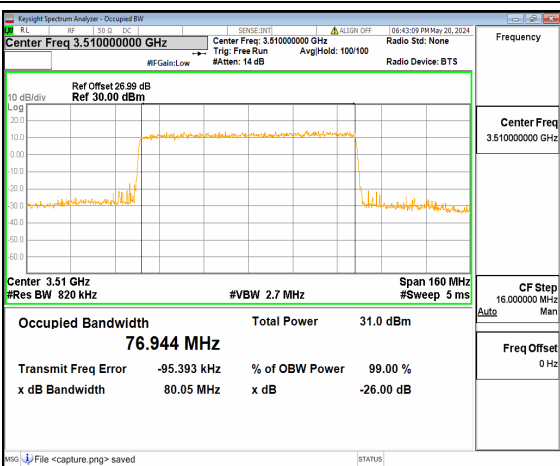

n77(3450-3550MHz) 80M DFT-s-OFDM BPSK
Outer_Full High

n77(3450-3550MHz) 80M DFT-s-OFDM QPSK
Outer_Full High

n77(3450-3550MHz) 80M DFT-s-OFDM
16QAM Outer_Full High

n77(3450-3550MHz) 80M DFT-s-OFDM
64QAM Outer_Full High