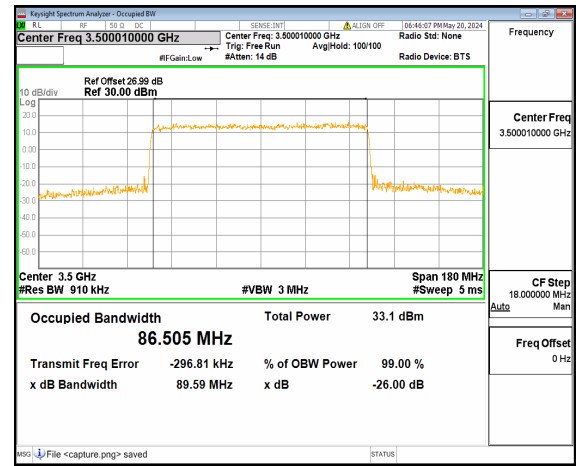

n77(3450-3550MHz) 90M DFT-s-OFDM QPSK
Outer_Full Mid

n77(3450-3550MHz) 90M DFT-s-OFDM
64QAM Outer_Full Mid