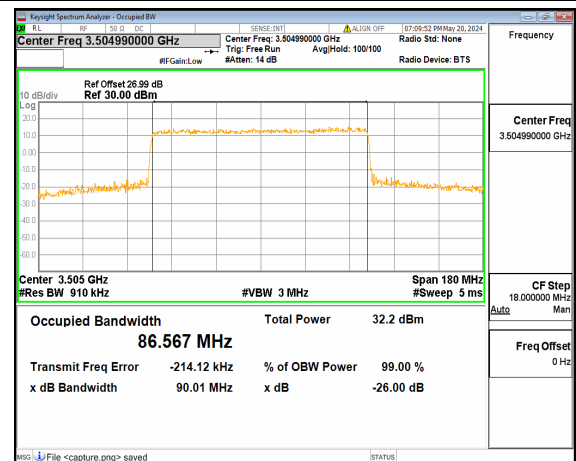

n77(3450-3550MHz) 90M DFT-s-OFDM
64QAM Outer_Full High

n77(3450-3550MHz) 90M CP-OFDM QPSK
Outer_Full High