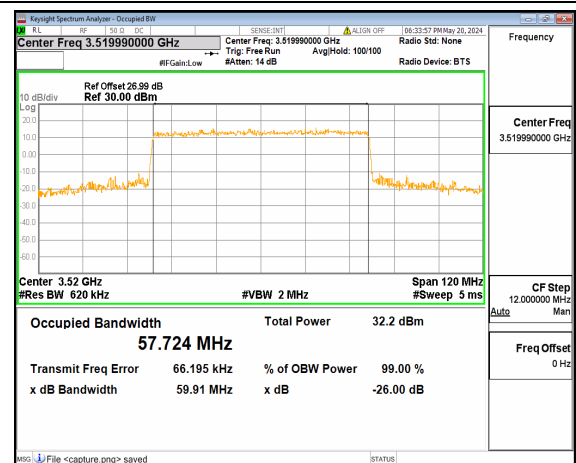

n77(3450-3550MHz) 60M DFT-s-OFDM
64QAM Outer_Full High

n77(3450-3550MHz) 60M CP-OFDM QPSK
Outer_Full High