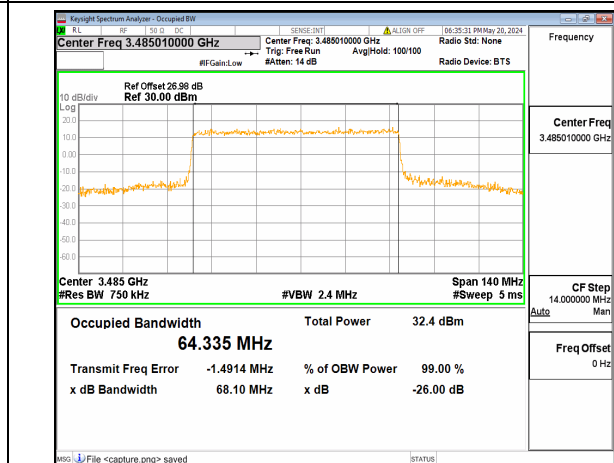

n77(3450-3550MHz) 70M DFT-s-OFDM
64QAM Outer_Full Low

n77(3450-3550MHz) 70M CP-OFDM QPSK
Outer_Full Low