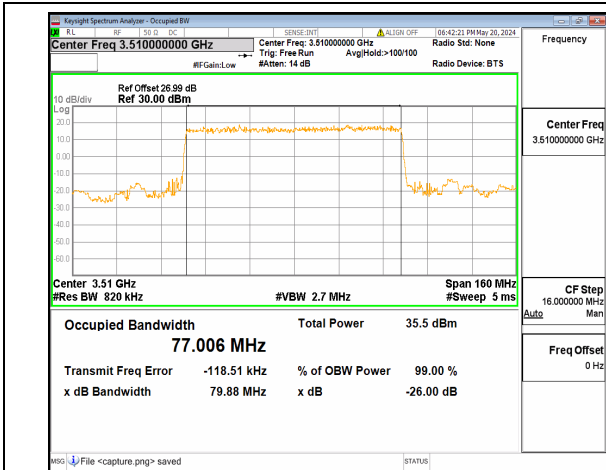

n77(3450-3550MHz) 80M DFT-s-OFDM
16QAM Outer_Full Mid

n77(3450-3550MHz) 80M DFT-s-OFDM
64QAM Outer_Full Mid

n77(3450-3550MHz) 80M DFT-s-OFDM
256QAM Outer_Full Mid

n77(3450-3550MHz) 80M CP-OFDM QPSK
Outer_Full Mid