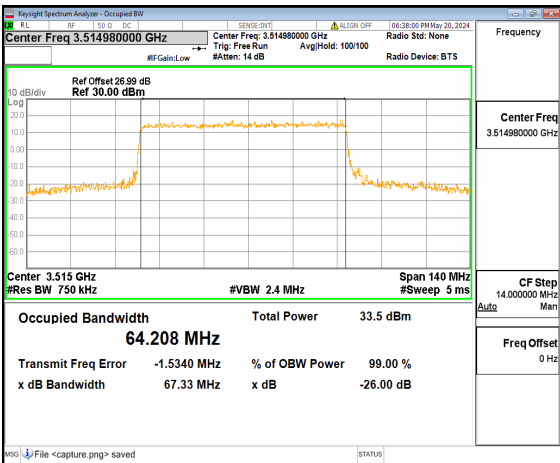

n77(3450-3550MHz) 70M DFT-s-OFDM
256QAM Outer_Full Mid

n77(3450-3550MHz) 70M CP-OFDM QPSK
Outer_Full Mid

n77(3450-3550MHz) 70M DFT-s-OFDM BPSK Outer_Full High

n77(3450-3550MHz) 70M DFT-s-OFDM QPSK Outer_Full High