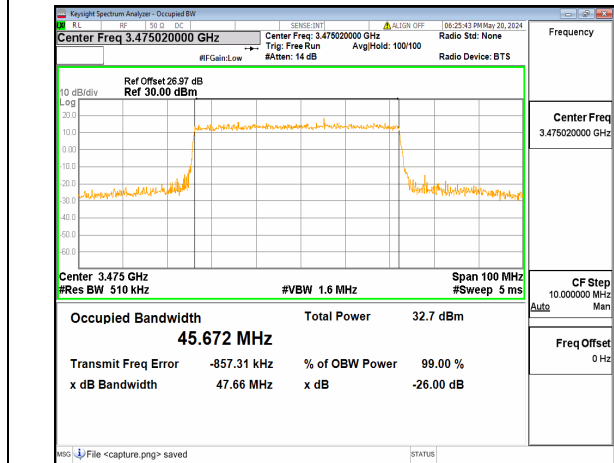

n77(3450-3550MHz) 50M DFT-s-OFDM QPSK
Outer_Full Low

n77(3450-3550MHz) 50M DFT-s-OFDM
64QAM Outer_Full Low