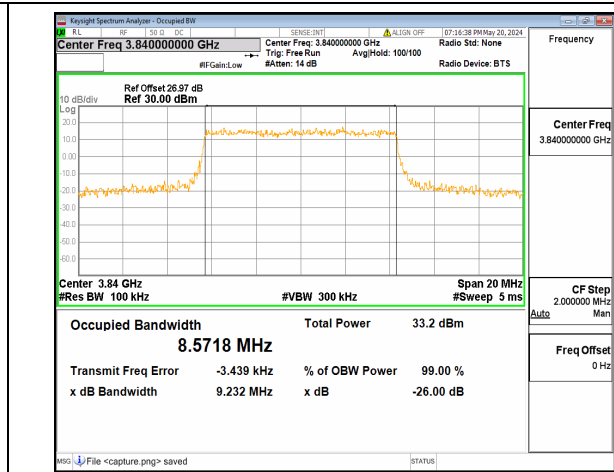

n77(3700-3980MHz) 10M CP-OFDM QPSK
Outer_Full Low

n77(3700-3980MHz) 10M DFT-s-OFDM QPSK
Outer_Full Mid