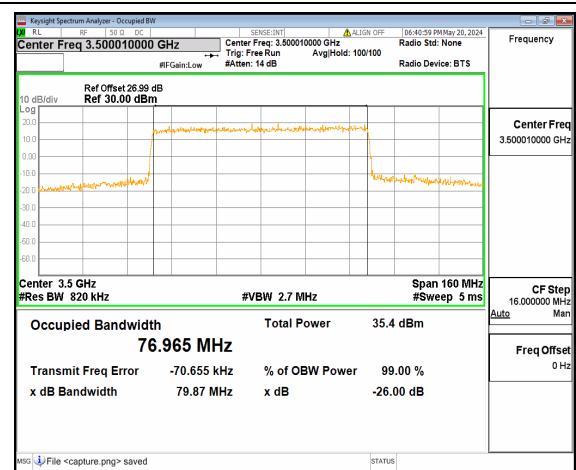

n77(3450-3550MHz) 80M CP-OFDM QPSK
Outer_Full Low

n77(3450-3550MHz) 80M DFT-s-OFDM QPSK
Outer_Full Mid