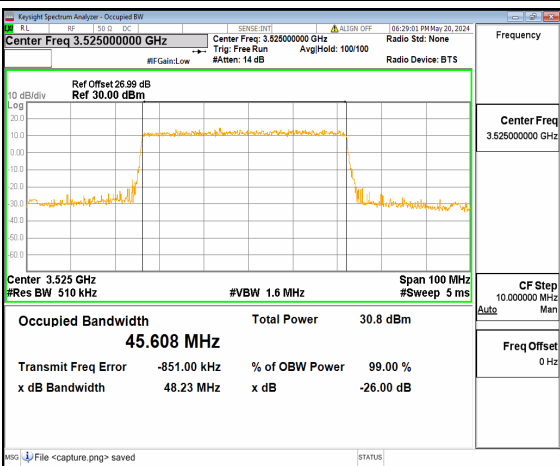

n77(3450-3550MHz) 50M DFT-s-OFDM 16QAM Outer_Full High

n77(3450-3550MHz) 50M DFT-s-OFDM 256QAM Outer_Full High