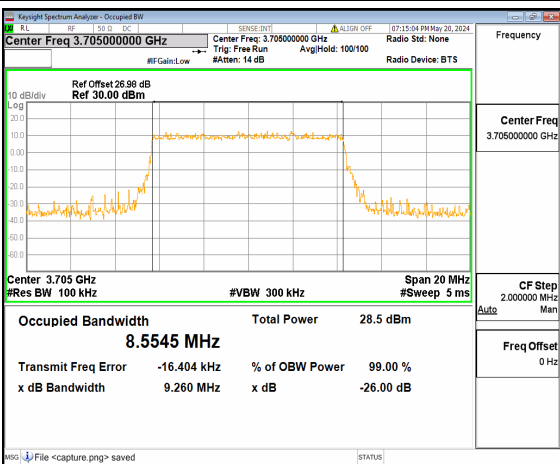

n77(3700-3980MHz) 10M DFT-s-OFDM
16QAM Outer_Full Low

n77(3700-3980MHz) 10M DFT-s-OFDM
256QAM Outer_Full Low