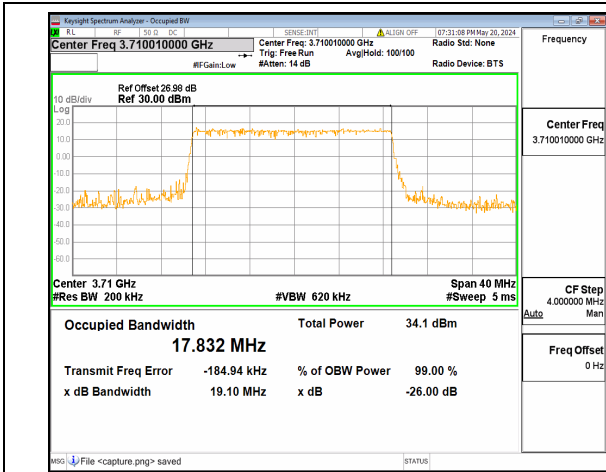

n77(3700-3980MHz) 20M DFT-s-OFDM BPSK
Outer_Full Low