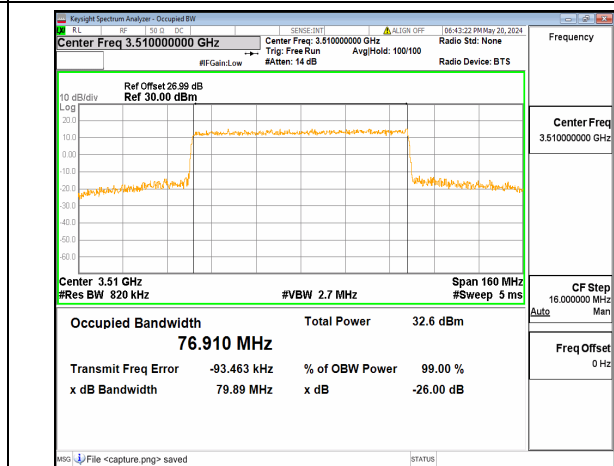

n77(3450-3550MHz) 80M DFT-s-OFDM
64QAM Outer_Full High

n77(3450-3550MHz) 80M CP-OFDM QPSK
Outer_Full High