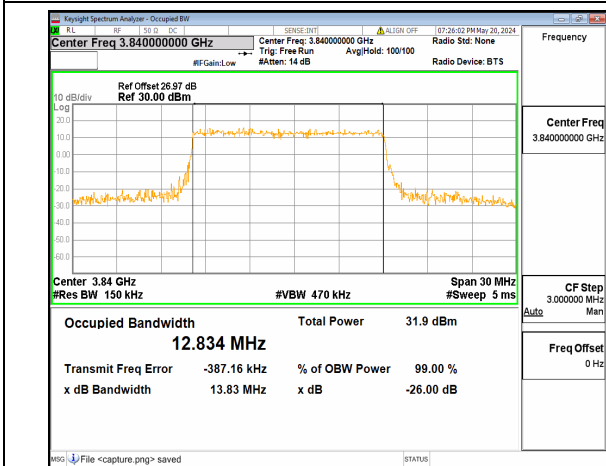

n77(3700-3980MHz) 15M DFT-s-OFDM
256QAM Outer_Full Low

n77(3700-3980MHz) 15M CP-OFDM QPSK
Outer_Full Low

n77(3700-3980MHz) 15M DFT-s-OFDM BPSK
Outer_Full Mid

n77(3700-3980MHz) 15M DFT-s-OFDM QPSK
Outer_Full Mid