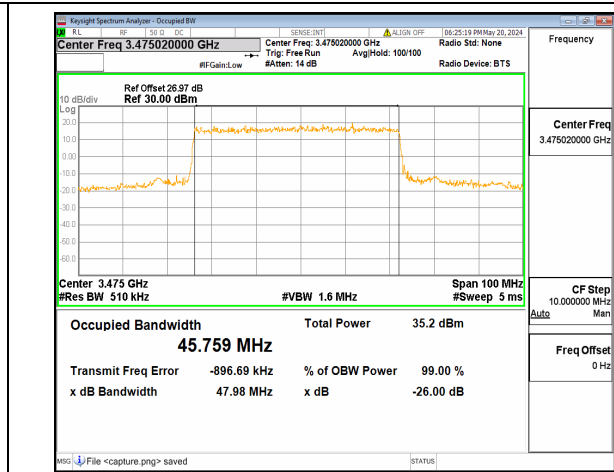

n77(3450-3550MHz) 40M CP-OFDM QPSK Outer_Full High

n77(3450-3550MHz) 50M DFT-s-OFDM QPSK
Outer_Full Low