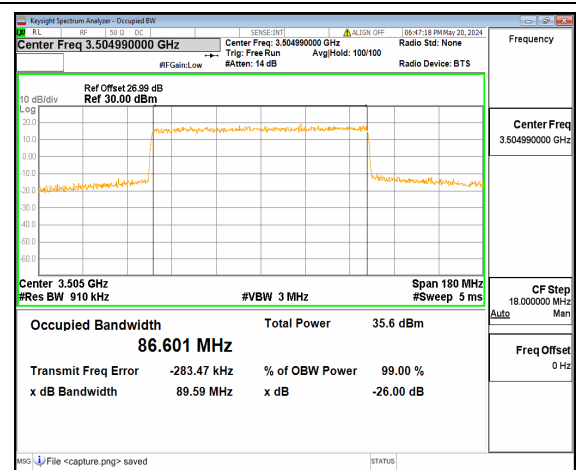

n77(3450-3550MHz) 90M CP-OFDM QPSK
Outer_Full Mid

n77(3450-3550MHz) 90M DFT-s-OFDM QPSK
Outer_Full High