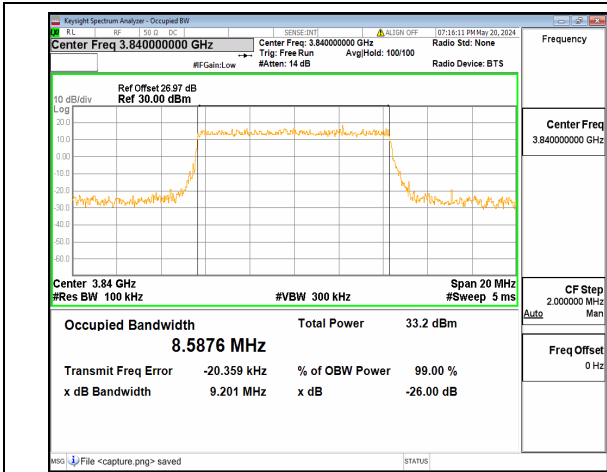

n77(3700-3980MHz) 10M DFT-s-OFDM
16QAM Outer_Full Low

n77(3700-3980MHz) 10M DFT-s-OFDM
64QAM Outer_Full Low

n77(3700-3980MHz) 10M DFT-s-OFDM
256QAM Outer_Full Low

n77(3700-3980MHz) 10M CP-OFDM QPSK
Outer_Full Low