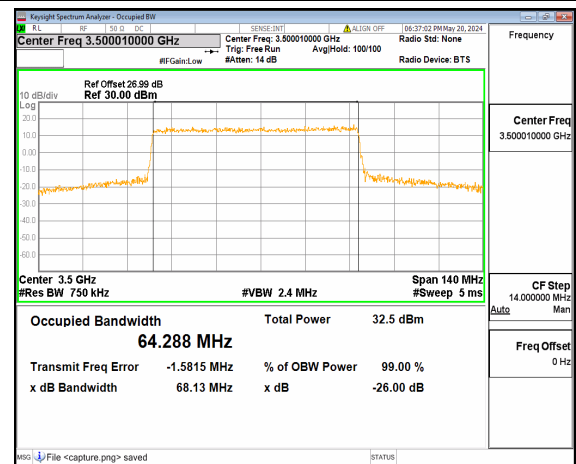

n77(3450-3550MHz) 70M DFT-s-OFDM
64QAM Outer_Full Mid

n77(3450-3550MHz) 70M CP-OFDM QPSK
Outer_Full Mid