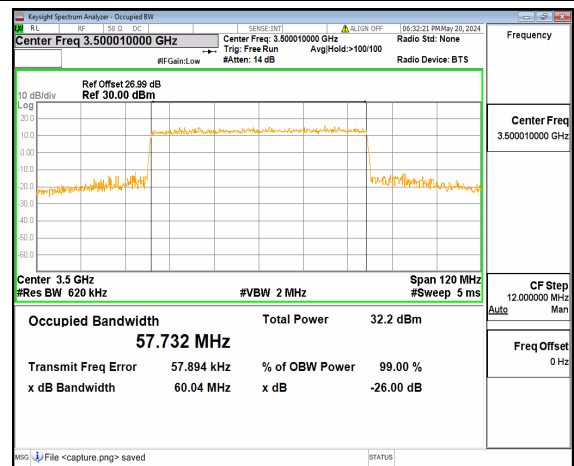

n77(3450-3550MHz) 60M DFT-s-OFDM
64QAM Outer_Full Mid

n77(3450-3550MHz) 60M CP-OFDM QPSK
Outer_Full Mid