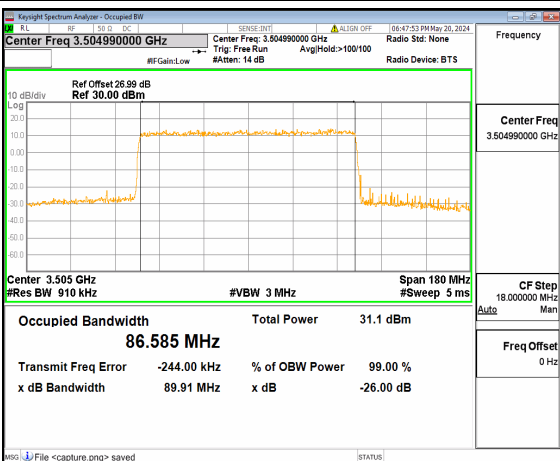

n77(3450-3550MHz) 90M DFT-s-OFDM
16QAM Outer_Full High

n77(3450-3550MHz) 90M DFT-s-OFDM
256QAM Outer_Full High