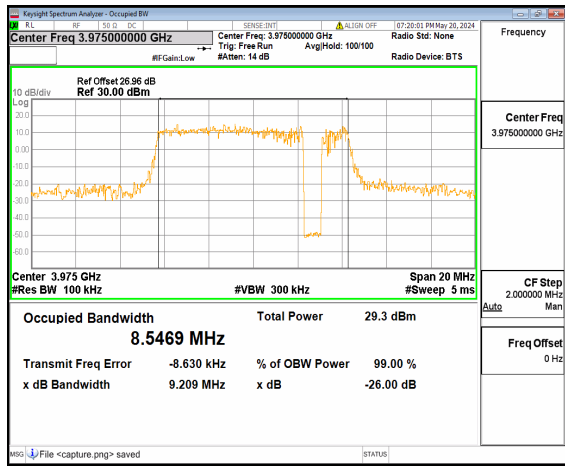

n77(3700-3980MHz) 10M DFT-s-OFDM 256QAM
Outer_Full Mid

n77(3700-3980MHz) 10M CP-OFDM QPSK
Outer_Full Mid

n77(3700-3980MHz) 10M DFT-s-OFDM BPSK
Outer_Full High

n77(3700-3980MHz) 10M DFT-s-OFDM QPSK
Outer_Full High