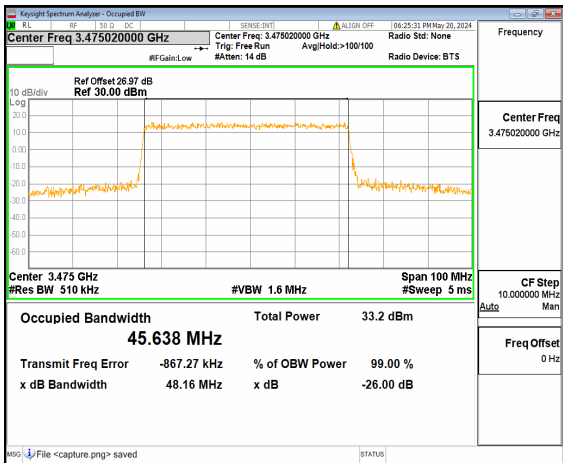

n77(3450-3550MHz) 40M DFT-s-OFDM 256QAM Outer_Full High

n77(3450-3550MHz) 40M CP-OFDM QPSK Outer_Full High

n77(3450-3550MHz) 50M DFT-s-OFDM BPSK
Outer_Full Low

n77(3450-3550MHz) 50M DFT-s-OFDM QPSK
Outer_Full Low