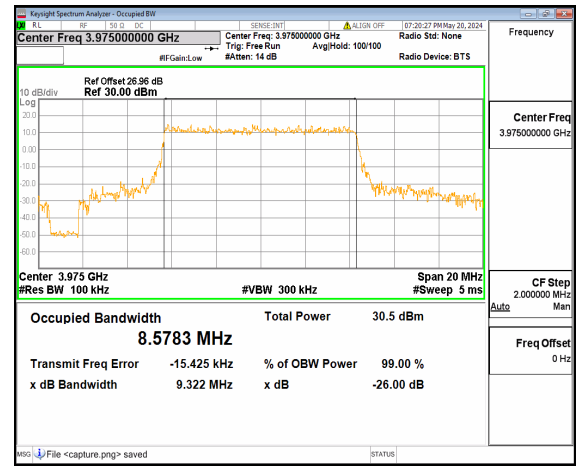

n77(3700-3980MHz) 10M DFT-s-OFDM QPSK
Outer_Full High

n77(3700-3980MHz) 10M DFT-s-OFDM
64QAM Outer_Full High