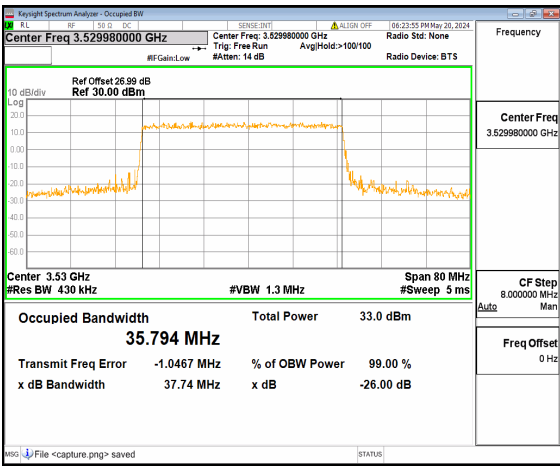

n77(3450-3550MHz) 40M DFT-s-OFDM BPSK Outer_Full High

n77(3450-3550MHz) 40M DFT-s-OFDM QPSK Outer_Full High

n77(3450-3550MHz) 40M DFT-s-OFDM 16QAM Outer_Full High

n77(3450-3550MHz) 40M DFT-s-OFDM 64QAM Outer_Full High