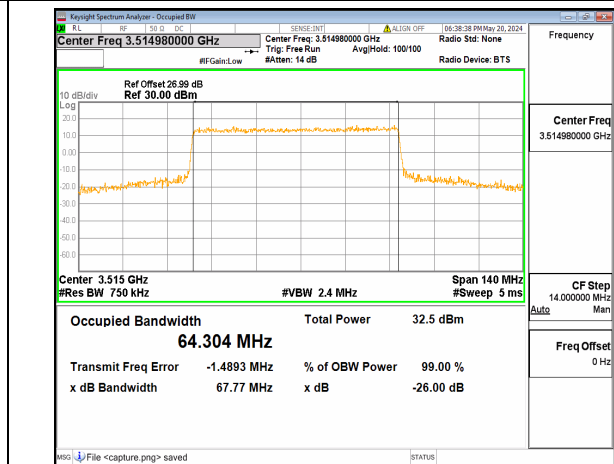

n77(3450-3550MHz) 70M DFT-s-OFDM 64QAM Outer_Full High

n77(3450-3550MHz) 70M CP-OFDM QPSK Outer_Full High