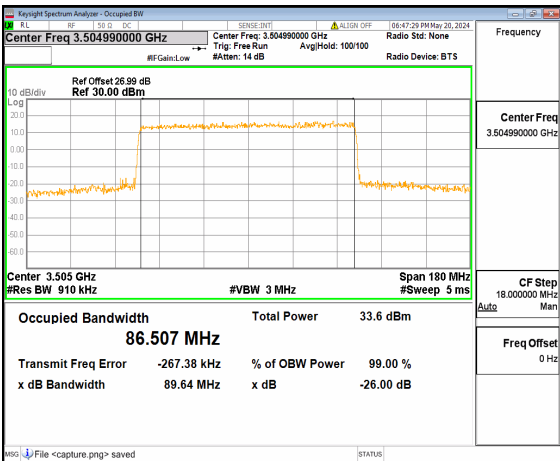

n77(3450-3550MHz) 90M DFT-s-OFDM
256QAM Outer_Full Mid

n77(3450-3550MHz) 90M CP-OFDM QPSK
Outer_Full Mid

n77(3450-3550MHz) 90M DFT-s-OFDM BPSK
Outer_Full High

n77(3450-3550MHz) 90M DFT-s-OFDM QPSK
Outer_Full High