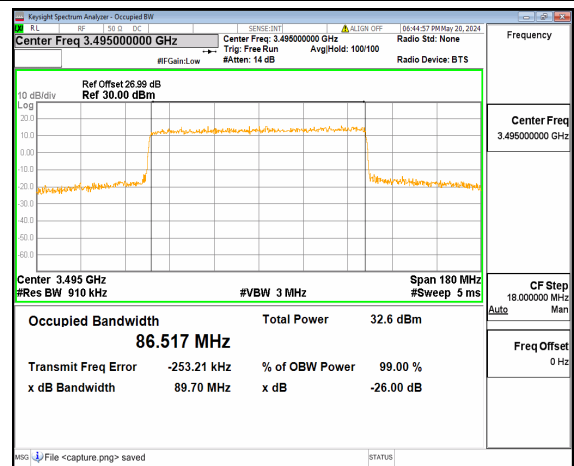

n77(3450-3550MHz) 90M DFT-s-OFDM
64QAM Outer_Full Low

n77(3450-3550MHz) 90M CP-OFDM QPSK
Outer_Full Low