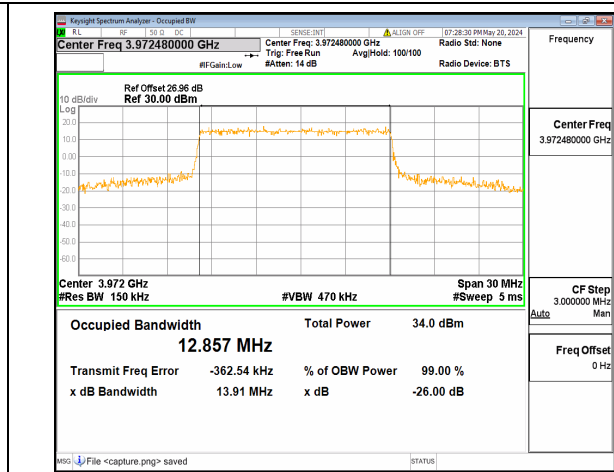

n77(3700-3980MHz) 15M CP-OFDM QPSK
Outer_Full Mid

n77(3700-3980MHz) 15M DFT-s-OFDM QPSK
Outer_Full High