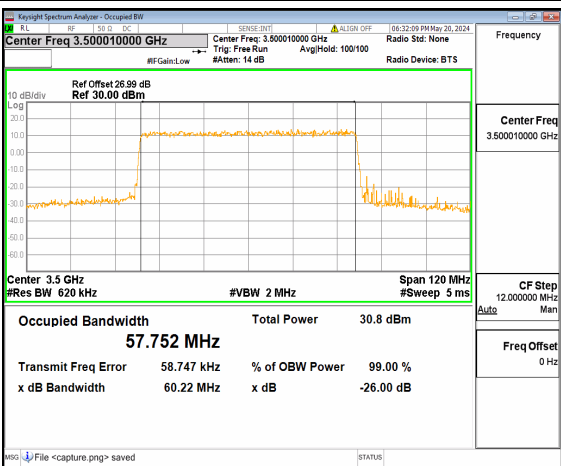

n77(3450-3550MHz) 60M DFT-s-OFDM
16QAM Outer_Full Mid

n77(3450-3550MHz) 60M DFT-s-OFDM
256QAM Outer_Full Mid