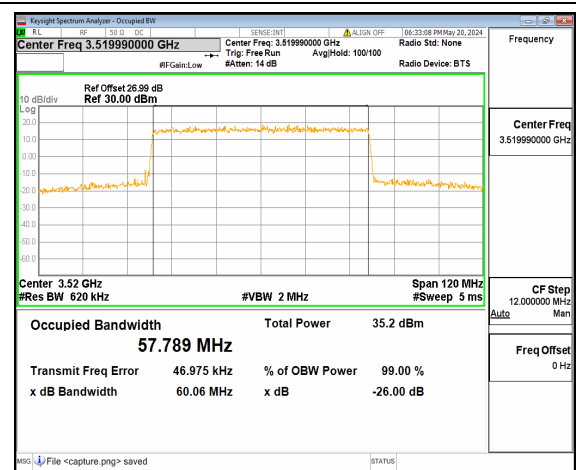

n77(3450-3550MHz) 60M CP-OFDM QPSK
Outer_Full Mid

n77(3450-3550MHz) 60M DFT-s-OFDM QPSK
Outer_Full High