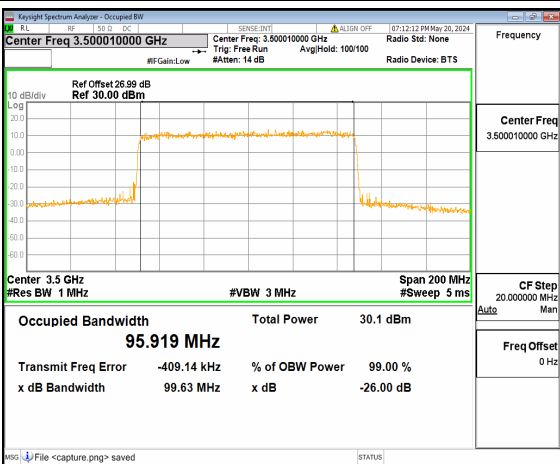

n77(3450-3550MHz) 100M DFT-s-OFDM BPSK Outer_Full Mid

n77(3450-3550MHz) 100M DFT-s-OFDM QPSK Outer_Full Mid

n77(3450-3550MHz) 100M DFT-s-OFDM 16QAM Outer_Full Mid

n77(3450-3550MHz) 100M DFT-s-OFDM 64QAM Outer_Full Mid