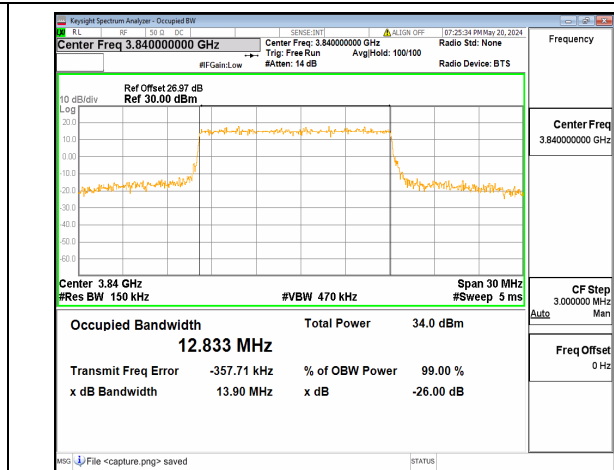

n77(3700-3980MHz) 15M CP-OFDM QPSK
Outer_Full Low

n77(3700-3980MHz) 15M DFT-s-OFDM QPSK
Outer_Full Mid