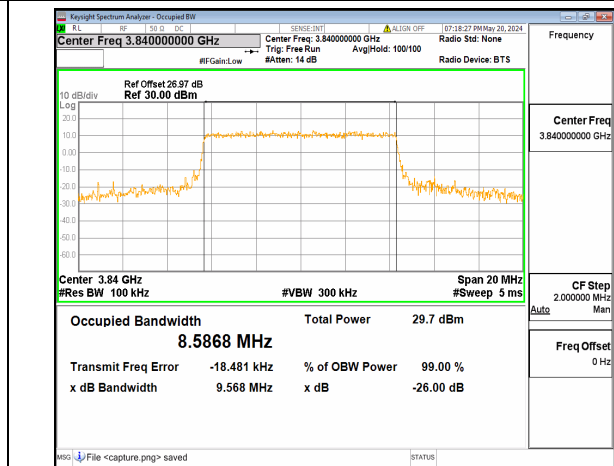

n77(3700-3980MHz) 10M DFT-s-OFDM 64QAM
Outer_Full Mid

n77(3700-3980MHz) 10M CP-OFDM QPSK
Outer_Full Mid