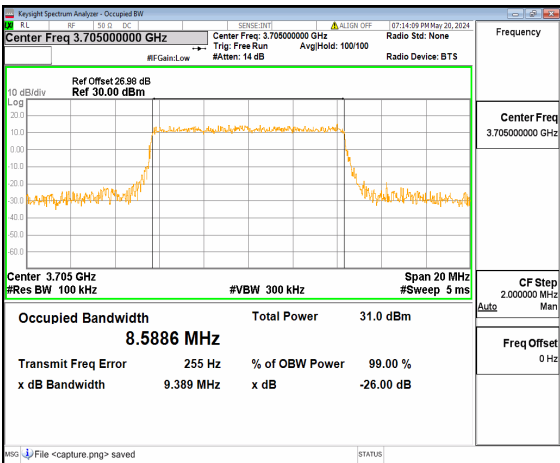

n77(3450-3550MHz) 100M DFT-s-OFDM 256QAM Outer_Full Mid

n77(3450-3550MHz) 100M CP-OFDM QPSK Outer_Full Mid

n77(3700-3980MHz) 10M DFT-s-OFDM BPSK
Outer_Full Low

n77(3700-3980MHz) 10M DFT-s-OFDM QPSK
Outer_Full Low