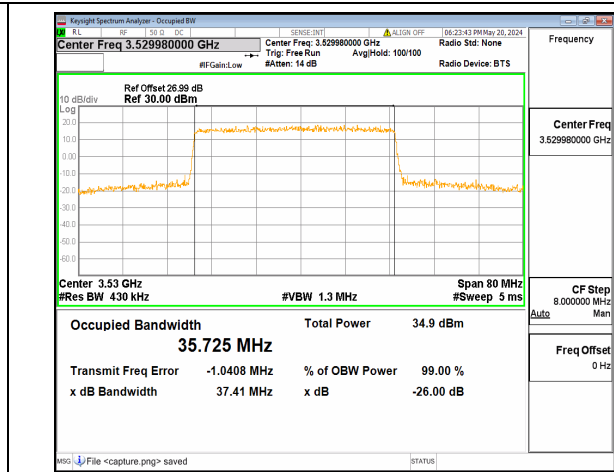

n77(3450-3550MHz) 40M DFT-s-OFDM BPSK Outer_Full High

n77(3450-3550MHz) 40M DFT-s-OFDM QPSK Outer_Full High

n77(3450-3550MHz) 40M DFT-s-OFDM 16QAM Outer_Full High

n77(3450-3550MHz) 40M DFT-s-OFDM 64QAM Outer_Full High