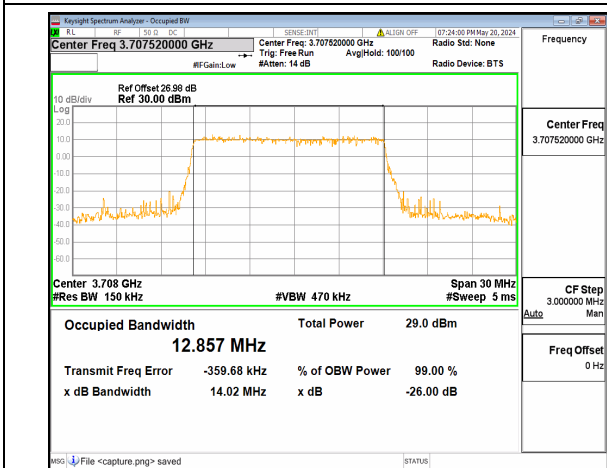

n77(3700-3980MHz) 15M DFT-s-OFDM BPSK
Outer_Full Low

n77(3700-3980MHz) 15M DFT-s-OFDM QPSK
Outer_Full Low

n77(3700-3980MHz) 15M DFT-s-OFDM
16QAM Outer_Full Low

n77(3700-3980MHz) 15M DFT-s-OFDM
64QAM Outer_Full Low