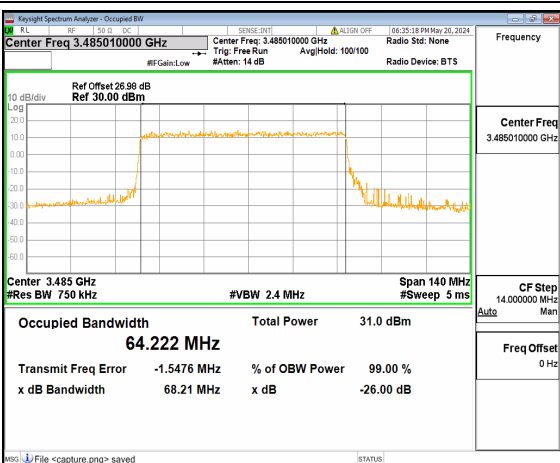

n77(3450-3550MHz) 70M DFT-s-OFDM
16QAM Outer_Full Low

n77(3450-3550MHz) 70M DFT-s-OFDM
256QAM Outer_Full Low