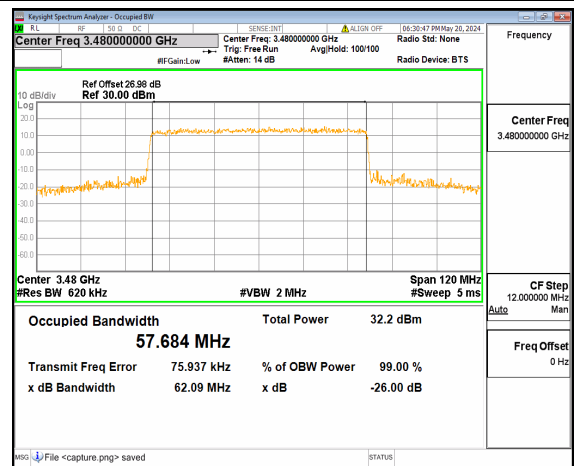

n77(3450-3550MHz) 60M DFT-s-OFDM
64QAM Outer_Full Low

n77(3450-3550MHz) 60M CP-OFDM QPSK
Outer_Full Low