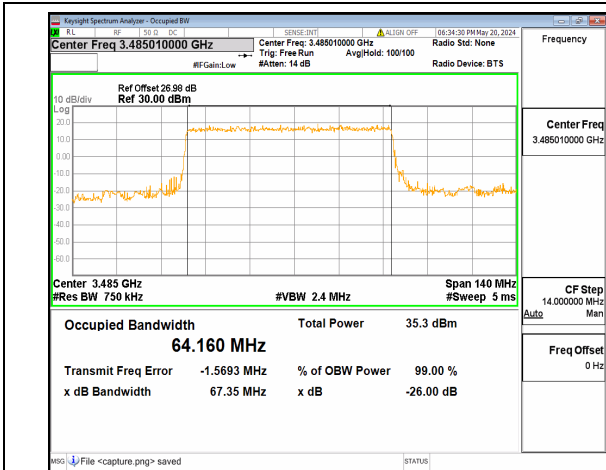

n77(3450-3550MHz) 70M DFT-s-OFDM BPSK
Outer_Full Low