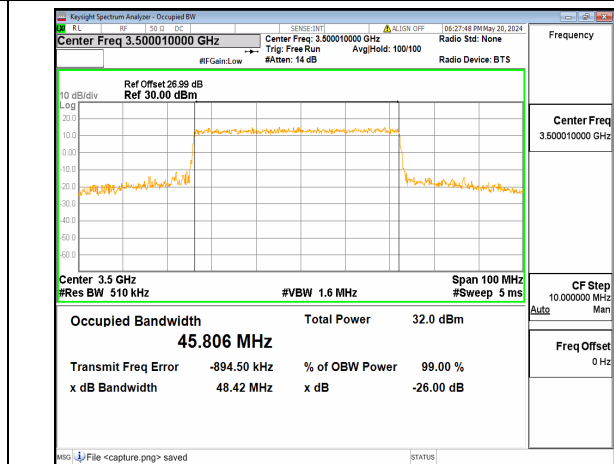

n77(3450-3550MHz) 50M DFT-s-OFDM
64QAM Outer_Full Mid

n77(3450-3550MHz) 50M CP-OFDM QPSK
Outer_Full Mid