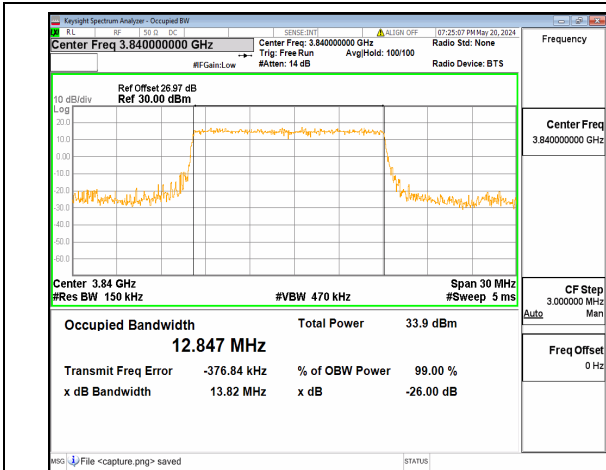

n77(3700-3980MHz) 15M DFT-s-OFDM BPSK
Outer_Full Mid