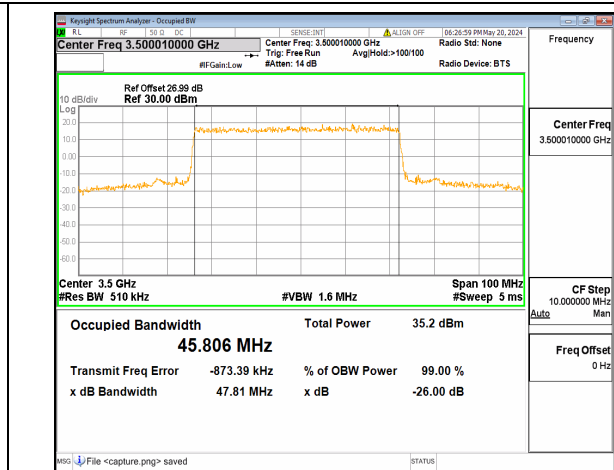

n77(3450-3550MHz) 50M CP-OFDM QPSK
Outer_Full Low

n77(3450-3550MHz) 50M DFT-s-OFDM QPSK
Outer_Full Mid