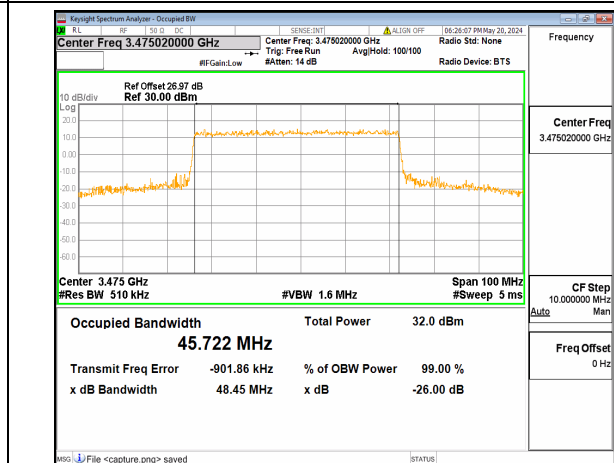

n77(3450-3550MHz) 50M DFT-s-OFDM
64QAM Outer_Full Low

n77(3450-3550MHz) 50M CP-OFDM QPSK
Outer_Full Low