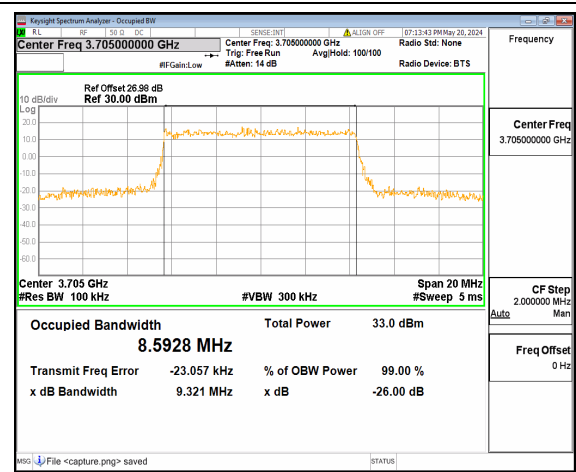

n77(3450-3550MHz) 100M CP-OFDM QPSK Outer_Full Mid

n77(3700-3980MHz) 10M DFT-s-OFDM QPSK
Outer_Full Low