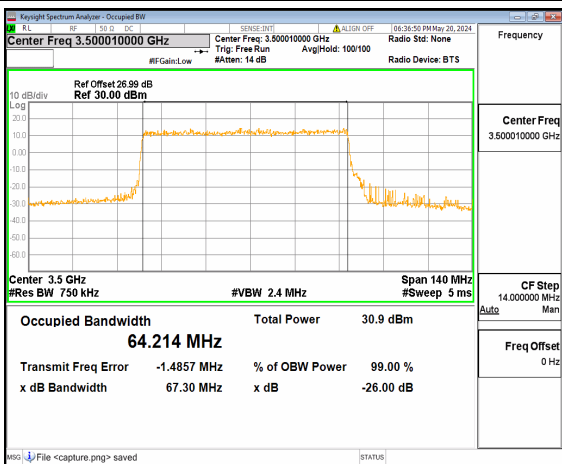

n77(3450-3550MHz) 70M DFT-s-OFDM BPSK
Outer_Full Mid

n77(3450-3550MHz) 70M DFT-s-OFDM QPSK
Outer_Full Mid

n77(3450-3550MHz) 70M DFT-s-OFDM
16QAM Outer_Full Mid

n77(3450-3550MHz) 70M DFT-s-OFDM
64QAM Outer_Full Mid