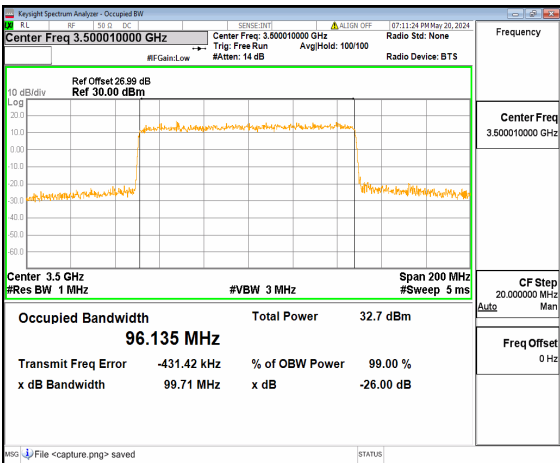

n77(3450-3550MHz) 100M DFT-s-OFDM BPSK Outer_Full Mid

n77(3450-3550MHz) 100M DFT-s-OFDM 16QAM Outer_Full Mid