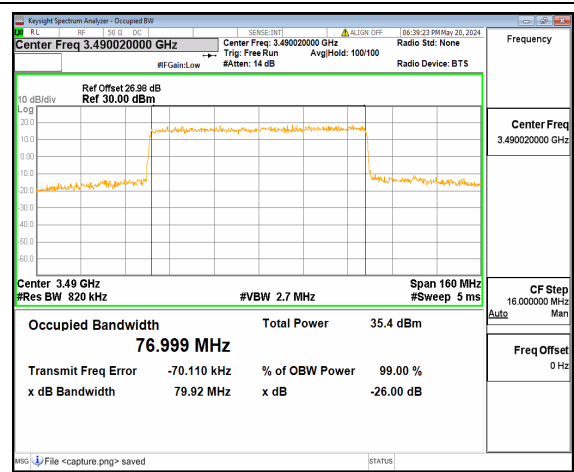

n77(3450-3550MHz) 70M CP-OFDM QPSK Outer_Full High

n77(3450-3550MHz) 80M DFT-s-OFDM QPSK
Outer_Full Low