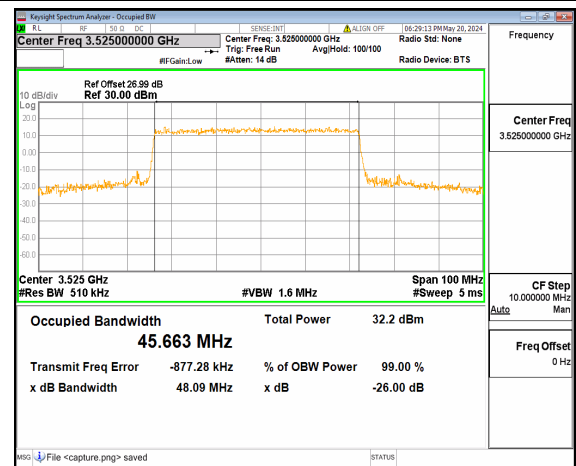

n77(3450-3550MHz) 50M DFT-s-OFDM 64QAM Outer_Full High

n77(3450-3550MHz) 50M CP-OFDM QPSK Outer_Full High