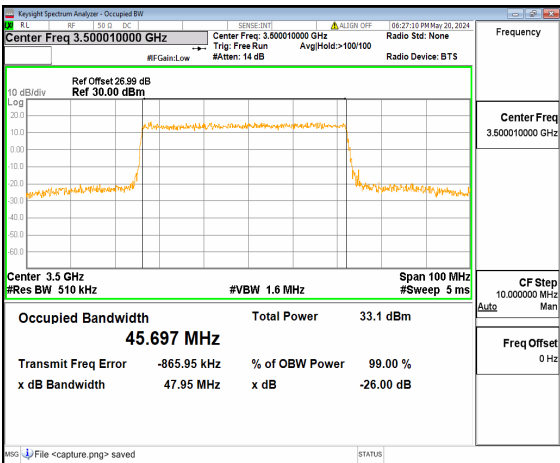

n77(3450-3550MHz) 50M DFT-s-OFDM BPSK
Outer_Full Mid

n77(3450-3550MHz) 50M DFT-s-OFDM
16QAM Outer_Full Mid