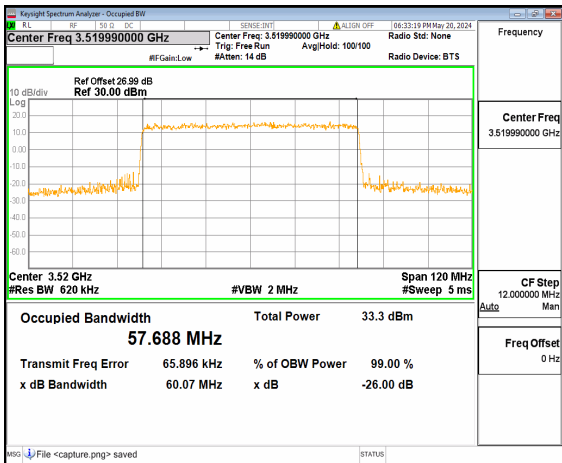

n77(3450-3550MHz) 60M DFT-s-OFDM BPSK
Outer_Full High

n77(3450-3550MHz) 60M DFT-s-OFDM
16QAM Outer_Full High