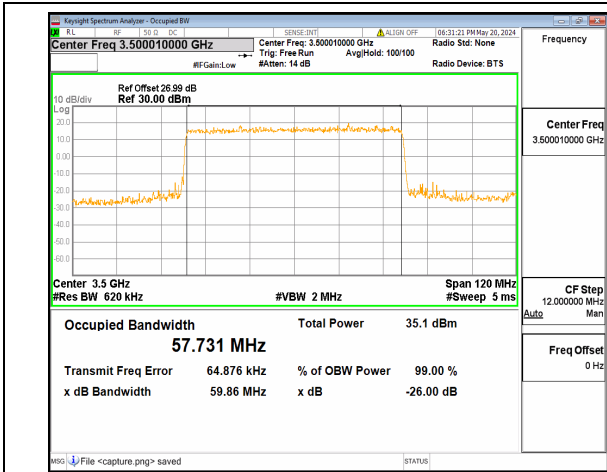

n77(3450-3550MHz) 60M DFT-s-OFDM BPSK
Outer_Full Mid