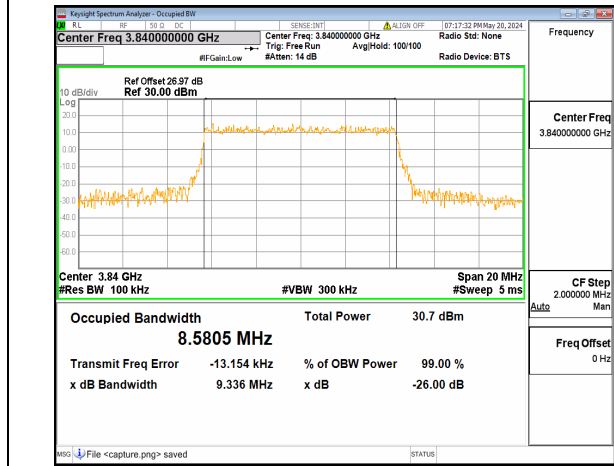

n77(3700-3980MHz) 10M DFT-s-OFDM QPSK
Outer_Full Mid

n77(3700-3980MHz) 10M DFT-s-OFDM 64QAM
Outer_Full Mid