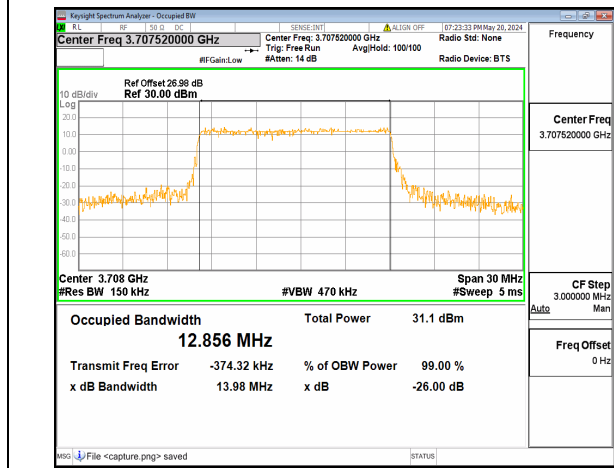

n77(3700-3980MHz) 15M DFT-s-OFDM QPSK
Outer_Full Low

n77(3700-3980MHz) 15M DFT-s-OFDM
64QAM Outer_Full Low