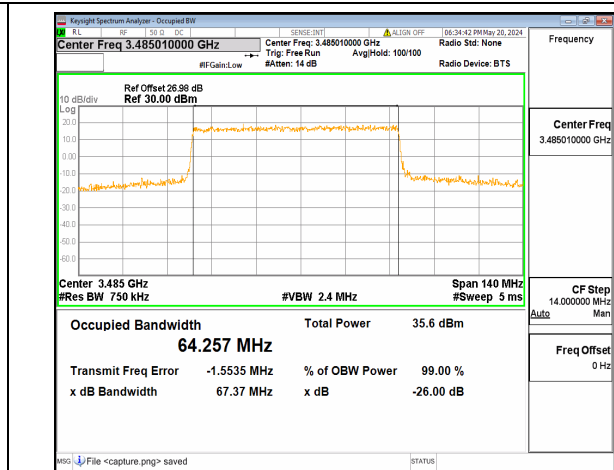

n77(3450-3550MHz) 60M CP-OFDM QPSK
Outer_Full High

n77(3450-3550MHz) 70M DFT-s-OFDM QPSK
Outer_Full Low