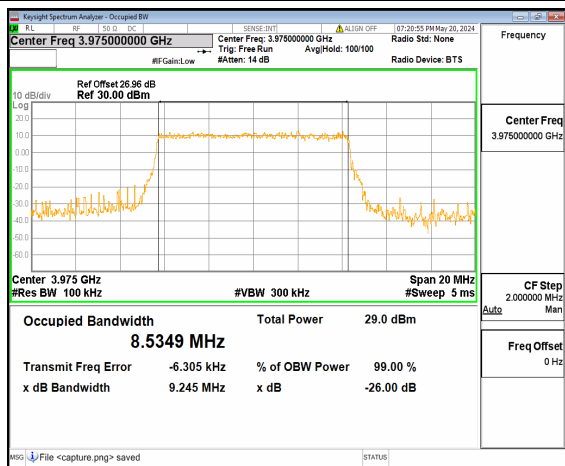

n77(3700-3980MHz) 10M DFT-s-OFDM
16QAM Outer_Full High

n77(3700-3980MHz) 10M DFT-s-OFDM
256QAM Outer_Full High