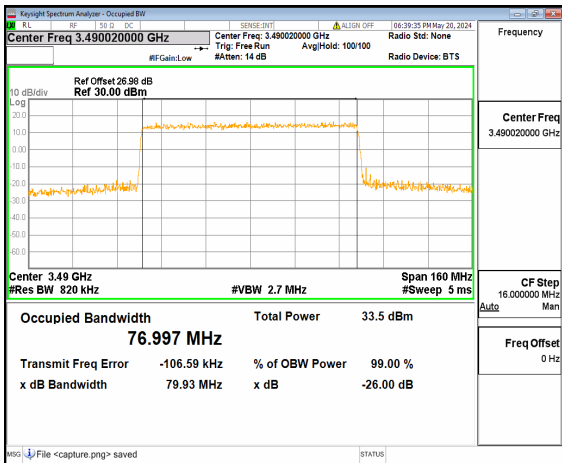

n77(3450-3550MHz) 80M DFT-s-OFDM BPSK
Outer_Full Low

n77(3450-3550MHz) 80M DFT-s-OFDM
16QAM Outer_Full Low