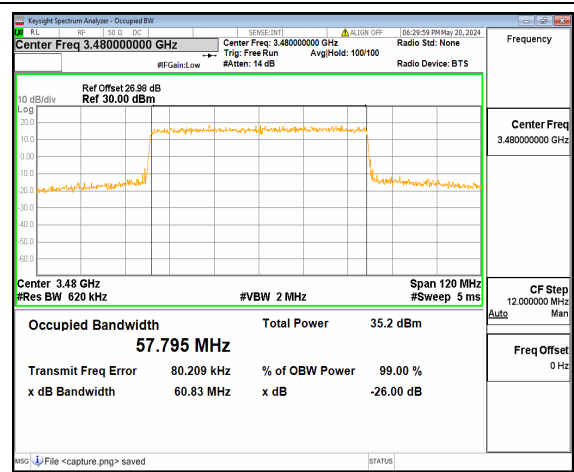

n77(3450-3550MHz) 50M CP-OFDM QPSK Outer_Full High

n77(3450-3550MHz) 60M DFT-s-OFDM QPSK
Outer_Full Low