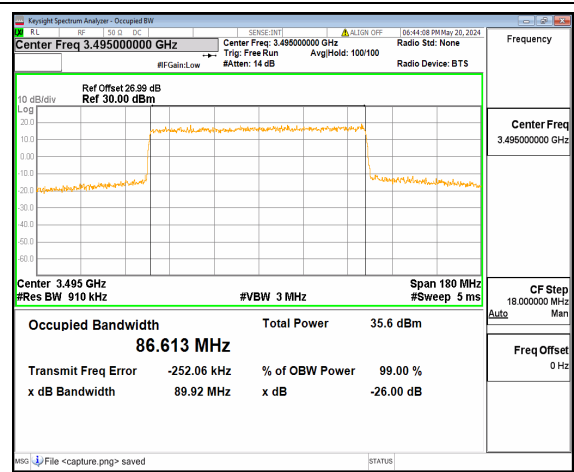

n77(3450-3550MHz) 80M CP-OFDM QPSK
Outer_Full High

n77(3450-3550MHz) 90M DFT-s-OFDM QPSK
Outer_Full Low