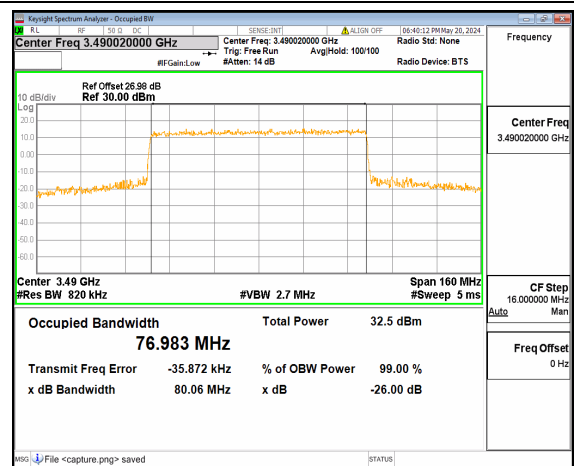

n77(3450-3550MHz) 80M DFT-s-OFDM
64QAM Outer_Full Low

n77(3450-3550MHz) 80M CP-OFDM QPSK
Outer_Full Low