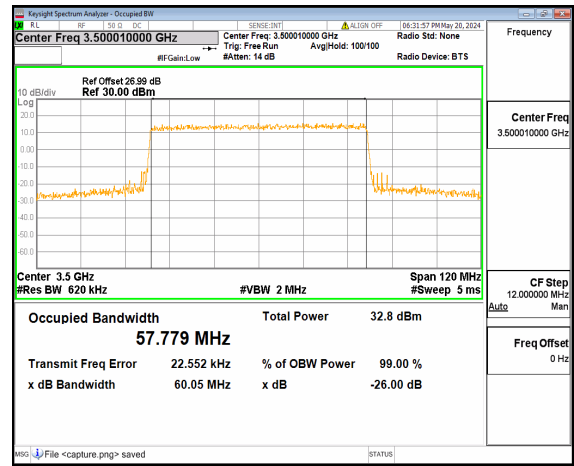

n77(3450-3550MHz) 60M DFT-s-OFDM QPSK
Outer_Full Mid

n77(3450-3550MHz) 60M DFT-s-OFDM
64QAM Outer_Full Mid