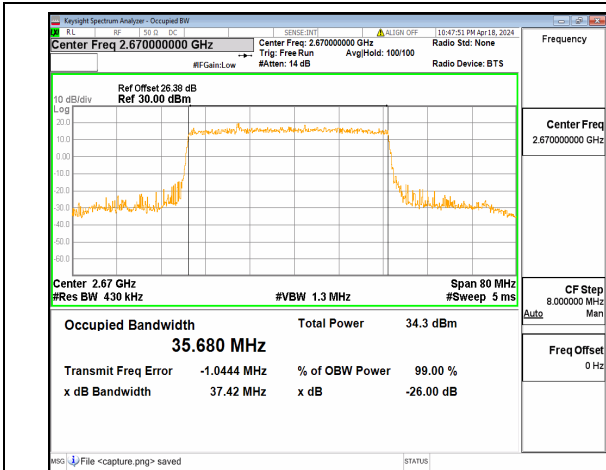

n41 40M DFT-s-OFDM BPSK Outer_Full Mid

n41 40M DFT-s-OFDM QPSK Outer_Full Mid

n41 40M DFT-s-OFDM 16QAM Outer_Full Mid

n41 40M DFT-s-OFDM 64QAM Outer_Full Mid

n41 40M DFT-s-OFDM 256QAM Outer_Full Mid

n41 40M CP-OFDM QPSK Outer_Full Mid