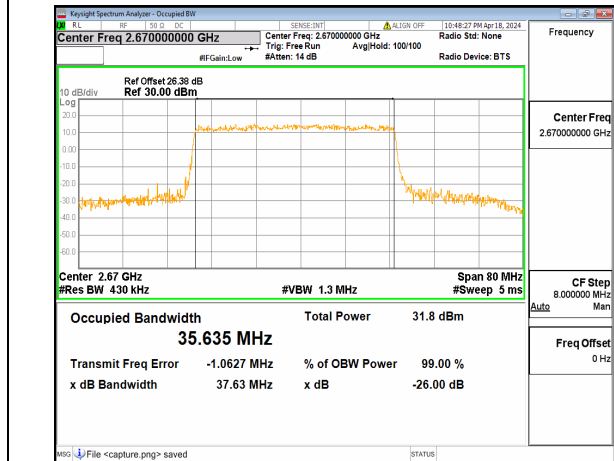

n41 40M DFT-s-OFDM QPSK Outer_Full High

n41 40M DFT-s-OFDM 64QAM Outer_Full High