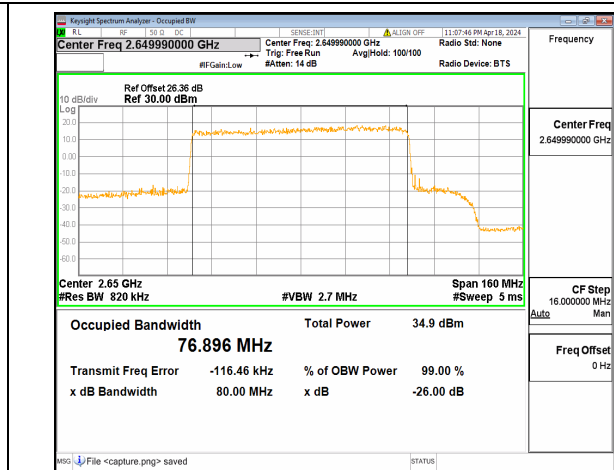

n41 80M CP-OFDM QPSK Outer_Full Mid

n41 80M DFT-s-OFDM QPSK Outer_Full High