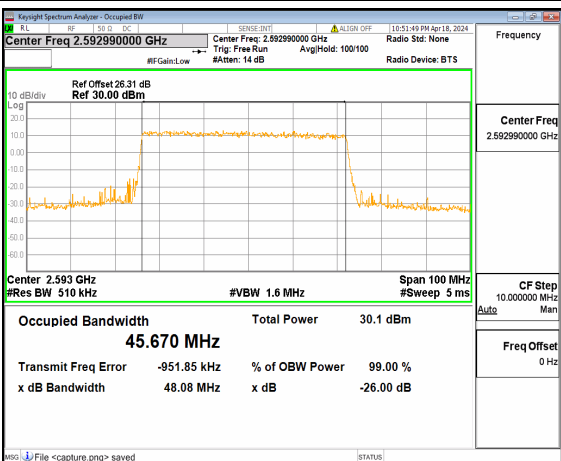

n41 50M DFT-s-OFDM BPSK Outer_Full Mid

n41 50M DFT-s-OFDM QPSK Outer_Full Mid

n41 50M DFT-s-OFDM 16QAM Outer_Full Mid

n41 50M DFT-s-OFDM 64QAM Outer_Full Mid

n41 50M DFT-s-OFDM 256QAM Outer_Full Mid

n41 50M CP-OFDM QPSK Outer_Full Mid