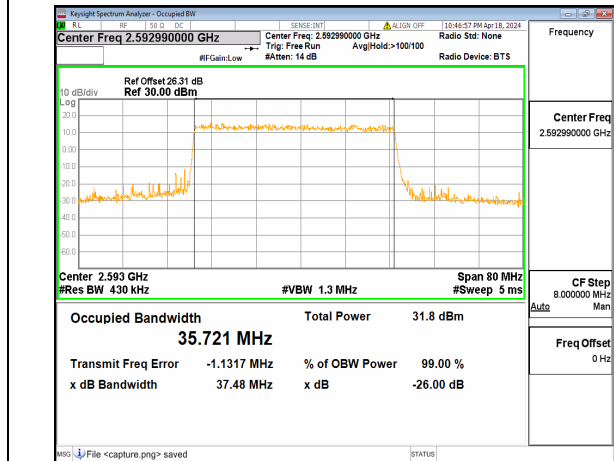

n41 40M DFT-s-OFDM QPSK Outer_Full Mid

n41 40M DFT-s-OFDM 64QAM Outer_Full Mid