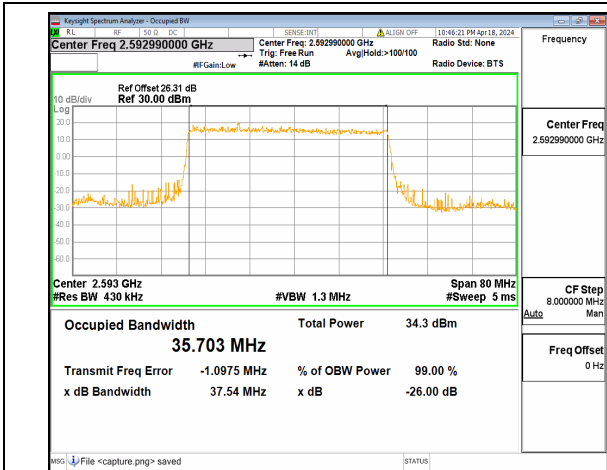

n41 40M DFT-s-OFDM BPSK Outer_Full Low

n41 40M DFT-s-OFDM QPSK Outer_Full Low

n41 40M DFT-s-OFDM 16QAM Outer_Full Low

n41 40M DFT-s-OFDM 64QAM Outer_Full Low

n41 40M DFT-s-OFDM 256QAM Outer_Full Low

n41 40M CP-OFDM QPSK Outer_Full Low