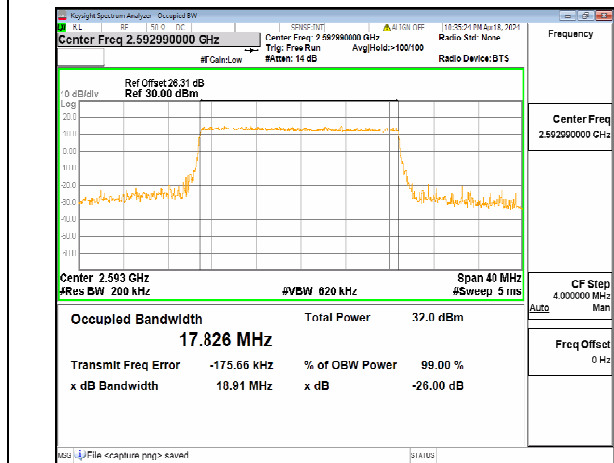

n41 20M DFT-s-OFDM BPSK Outer_Full Mid

n41 20M DFT-s-OFDM QPSK Outer_Full Mid

n41 20M DFT-s-OFDM 16QAM Outer_Full Mid

n41 20M DFT-s-OFDM 64QAM Outer_Full Mid

n41 20M DFT-s-OFDM 256QAM Outer_Full Mid

n41 20M CP-OFDM QPSK Outer_Full Mid