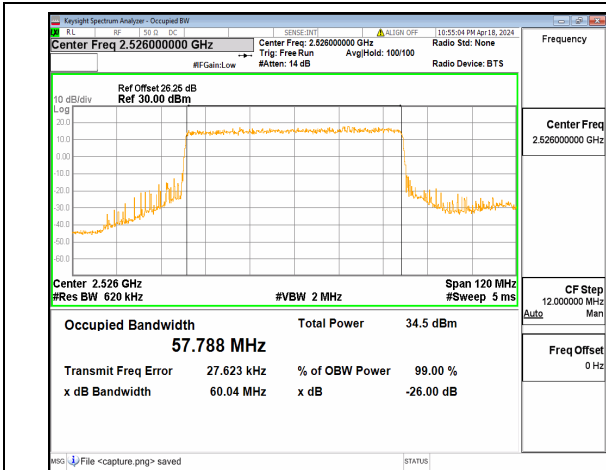

n41 50M DFT-s-OFDM BPSK Outer_Full High

n41 50M DFT-s-OFDM QPSK Outer_Full High

n41 50M DFT-s-OFDM 16QAM Outer_Full High

n41 50M DFT-s-OFDM 64QAM Outer_Full High

n41 50M DFT-s-OFDM 256QAM Outer_Full High

n41 50M CP-OFDM QPSK Outer_Full High