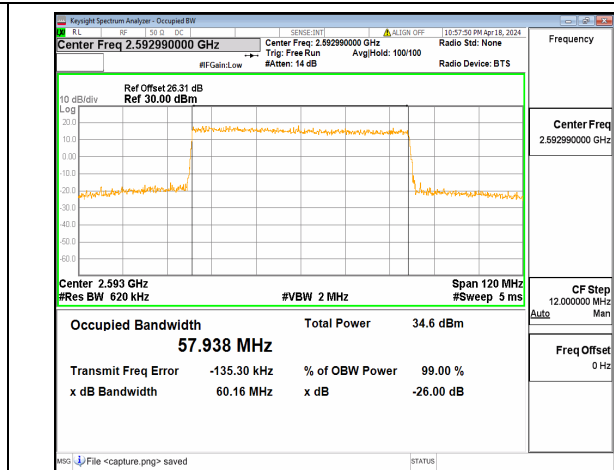

n41 60M CP-OFDM QPSK Outer_Full Low

n41 60M DFT-s-OFDM QPSK Outer_Full Mid