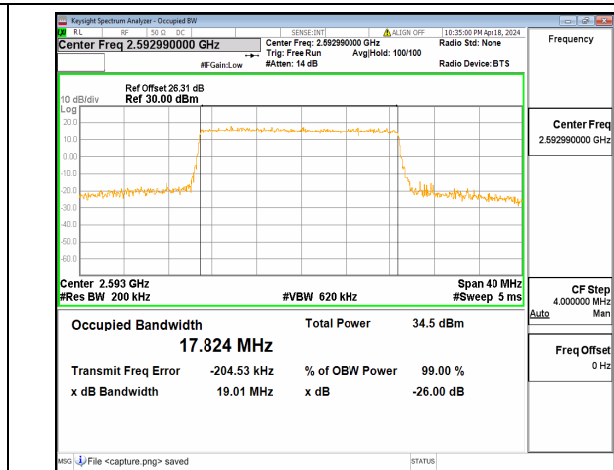

n41 20M DFT-s-OFDM BPSK Outer_Full Mid

n41 20M DFT-s-OFDM QPSK Outer_Full Mid

n41 20M DFT-s-OFDM 16QAM Outer_Full Mid

n41 20M DFT-s-OFDM 64QAM Outer_Full Mid

n41 20M DFT-s-OFDM 256QAM Outer_Full Mid

n41 20M CP-OFDM QPSK Outer_Full Mid