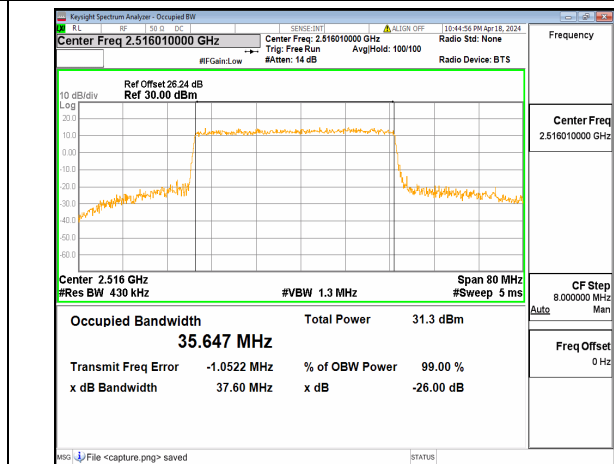

n41 40M DFT-s-OFDM BPSK Outer_Full Low

n41 40M DFT-s-OFDM QPSK Outer_Full Low

n41 40M DFT-s-OFDM 16QAM Outer_Full Low

n41 40M DFT-s-OFDM 64QAM Outer_Full Low

n41 40M DFT-s-OFDM 256QAM Outer_Full Low

n41 40M CP-OFDM QPSK Outer_Full Low