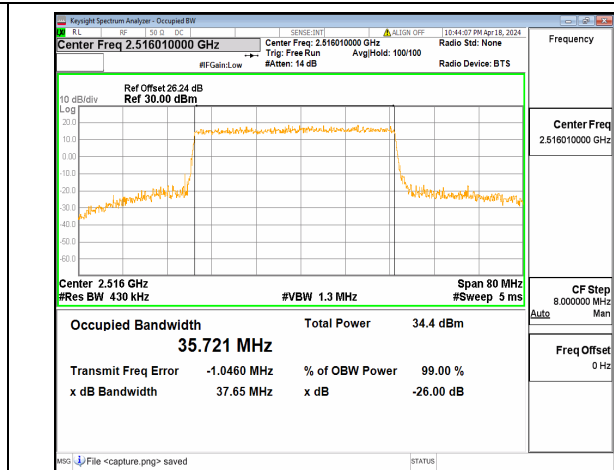

n41 30M CP-OFDM QPSK Outer_Full High

n41 40M DFT-s-OFDM QPSK Outer_Full Low