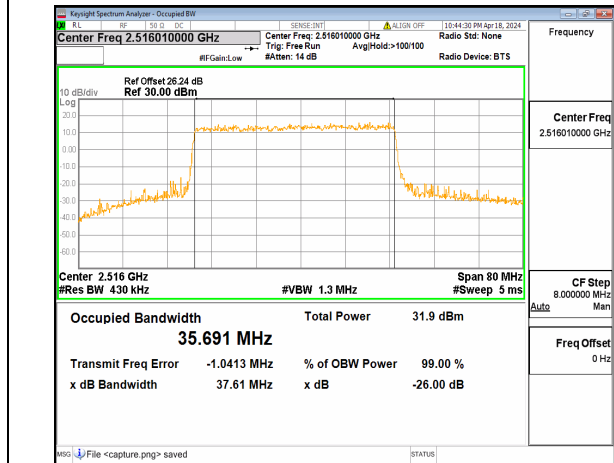

n41 40M DFT-s-OFDM QPSK Outer_Full Low

n41 40M DFT-s-OFDM 64QAM Outer_Full Low