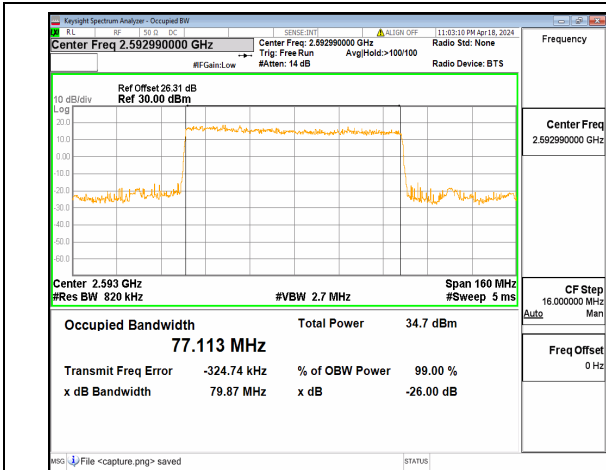

n41 80M DFT-s-OFDM BPSK Outer_Full Low

n41 80M DFT-s-OFDM QPSK Outer_Full Low

n41 80M DFT-s-OFDM 16QAM Outer_Full Low

n41 80M DFT-s-OFDM 64QAM Outer_Full Low

n41 80M DFT-s-OFDM 256QAM Outer_Full Low

n41 80M CP-OFDM QPSK Outer_Full Low