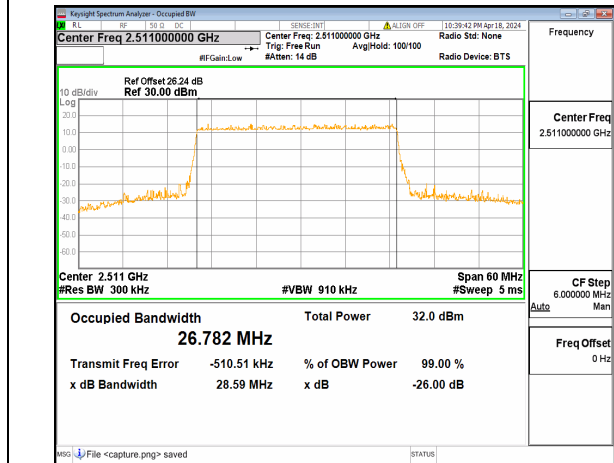

n41 30M DFT-s-OFDM QPSK Outer_Full Low

n41 30M DFT-s-OFDM 64QAM Outer_Full Low