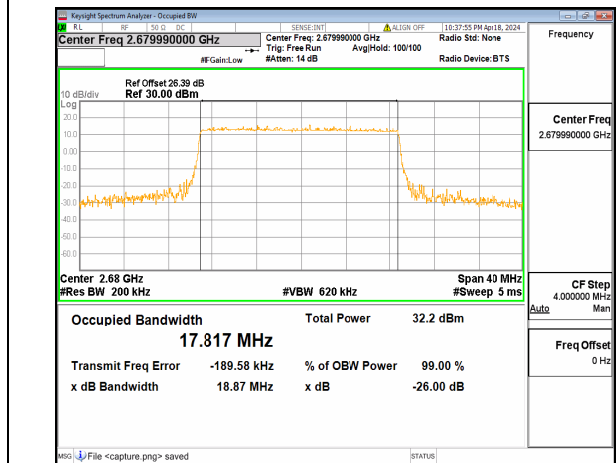

n41 20M DFT-s-OFDM QPSK Outer_Full High

n41 20M DFT-s-OFDM 64QAM Outer_Full High