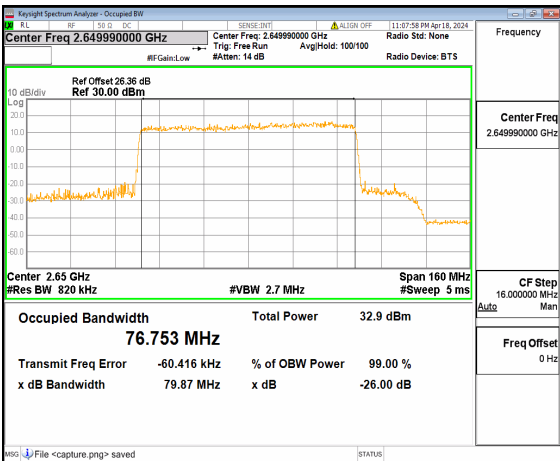

n41 80M DFT-s-OFDM BPSK Outer_Full High

n41 80M DFT-s-OFDM 16QAM Outer_Full High