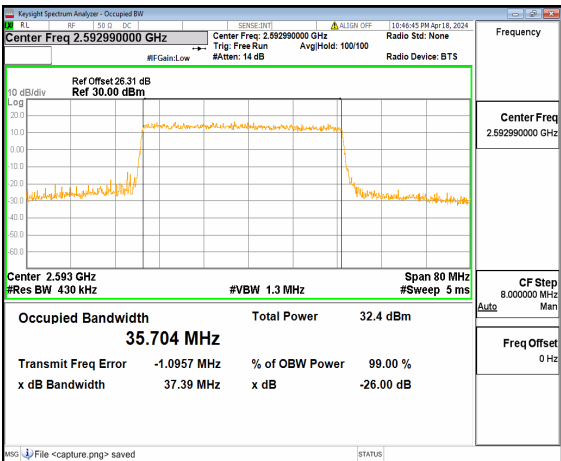

n41 40M DFT-s-OFDM BPSK Outer_Full Mid

n41 40M DFT-s-OFDM 16QAM Outer_Full Mid