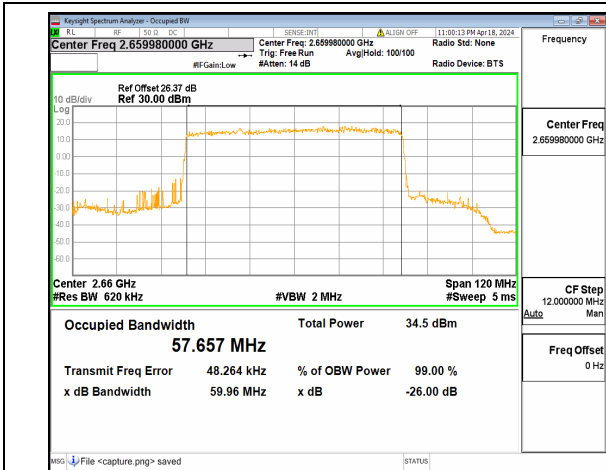

n41 60M DFT-s-OFDM BPSK Outer_Full Mid

n41 60M DFT-s-OFDM QPSK Outer_Full Mid

n41 60M DFT-s-OFDM 16QAM Outer_Full Mid

n41 60M DFT-s-OFDM 64QAM Outer_Full Mid

n41 60M DFT-s-OFDM 256QAM Outer_Full Mid

n41 60M CP-OFDM QPSK Outer_Full Mid