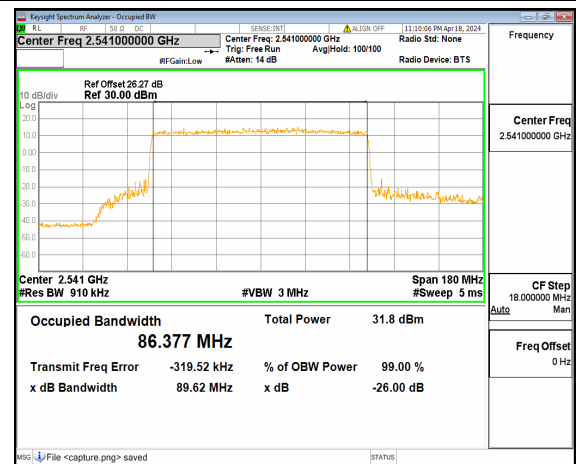

n41 90M DFT-s-OFDM BPSK Outer_Full Low

n41 90M DFT-s-OFDM QPSK Outer_Full Low

n41 90M DFT-s-OFDM 16QAM Outer_Full Low

n41 90M DFT-s-OFDM 64QAM Outer_Full Low

n41 90M DFT-s-OFDM 256QAM Outer_Full Low

n41 90M CP-OFDM QPSK Outer_Full Low