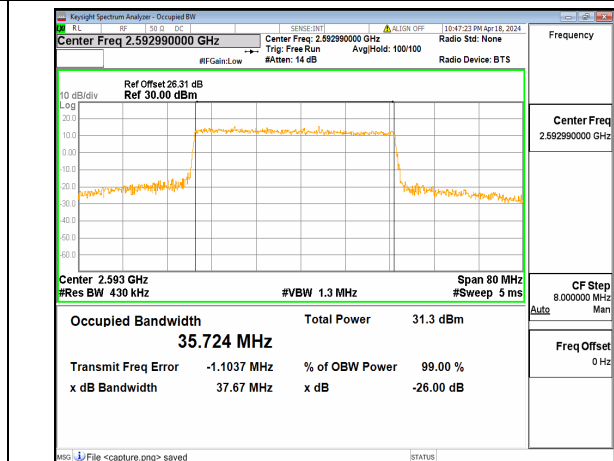

n41 40M DFT-s-OFDM BPSK Outer_Full Mid

n41 40M DFT-s-OFDM QPSK Outer_Full Mid

n41 40M DFT-s-OFDM 16QAM Outer_Full Mid

n41 40M DFT-s-OFDM 64QAM Outer_Full Mid

n41 40M DFT-s-OFDM 256QAM Outer_Full Mid

n41 40M CP-OFDM QPSK Outer_Full Mid