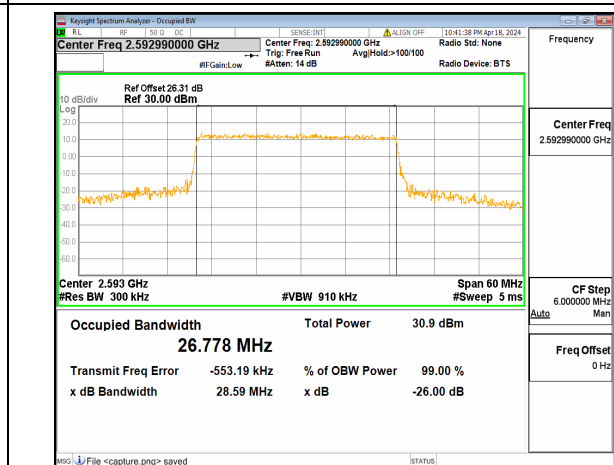

n41 30M DFT-s-OFDM BPSK Outer_Full Mid

n41 30M DFT-s-OFDM QPSK Outer_Full Mid

n41 30M DFT-s-OFDM 16QAM Outer_Full Mid

n41 30M DFT-s-OFDM 64QAM Outer_Full Mid

n41 30M DFT-s-OFDM 256QAM Outer_Full Mid

n41 30M CP-OFDM QPSK Outer_Full Mid