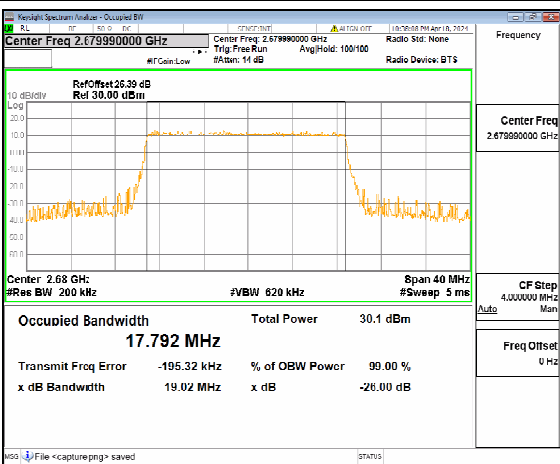

n41 20M DFT-s-OFDM BPSK Outer_Full High

n41 20M DFT-s-OFDM QPSK Outer_Full High

n41 20M DFT-s-OFDM 16QAM Outer_Full High

n41 20M DFT-s-OFDM 64QAM Outer_Full High

n41 20M DFT-s-OFDM 256QAM Outer_Full High

n41 20M CP-OFDM QPSK Outer_Full High