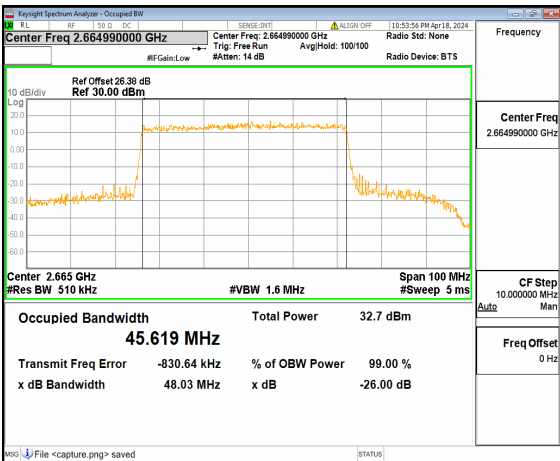

n41 50M DFT-s-OFDM BPSK Outer_Full High

n41 50M DFT-s-OFDM 16QAM Outer_Full High