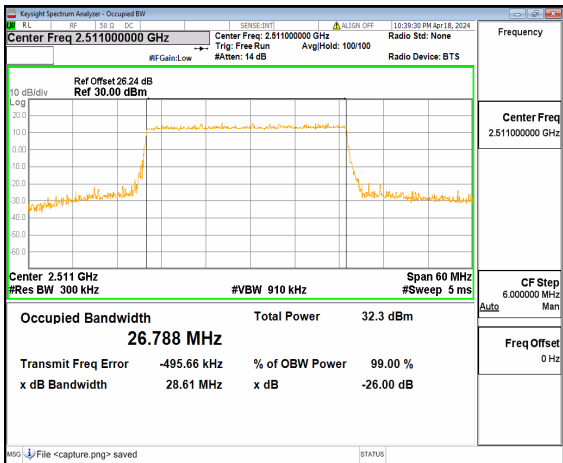

n41 30M DFT-s-OFDM BPSK Outer_Full Low

n41 30M DFT-s-OFDM 16QAM Outer_Full Low