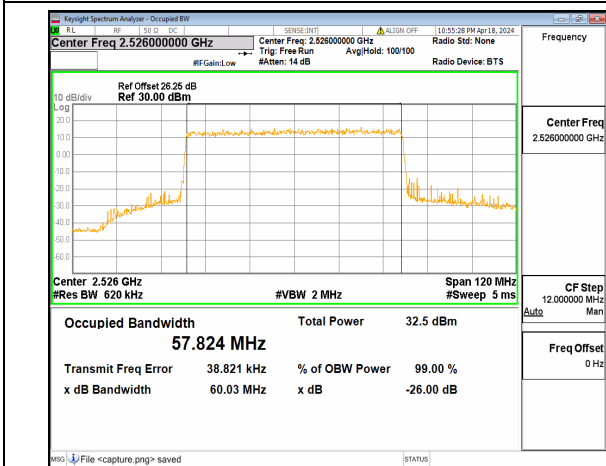

n41 60M DFT-s-OFDM BPSK Outer_Full Low

n41 60M DFT-s-OFDM 16QAM Outer_Full Low