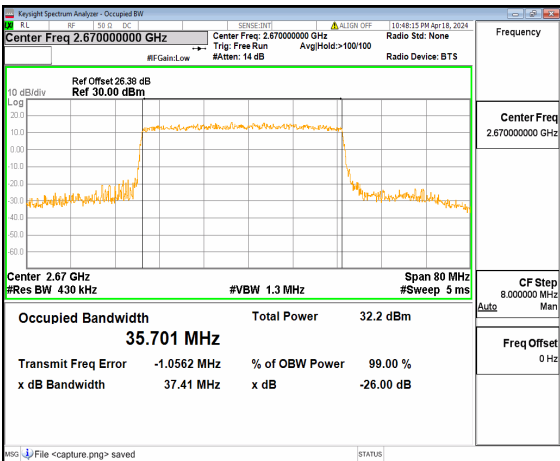

n41 40M DFT-s-OFDM BPSK Outer_Full High

n41 40M DFT-s-OFDM 16QAM Outer_Full High