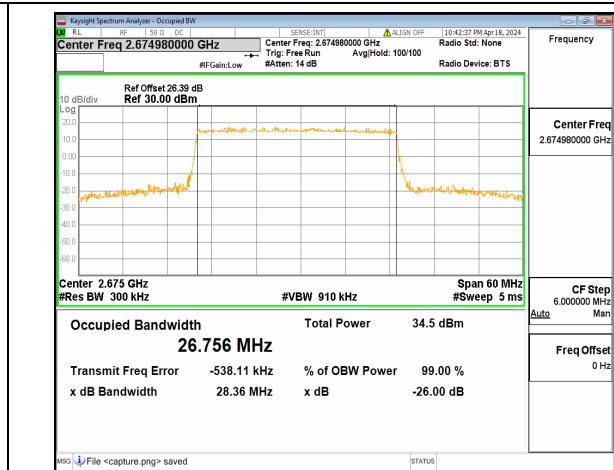

n41 30M CP-OFDM QPSK Outer_Full Mid

n41 30M DFT-s-OFDM QPSK Outer_Full High