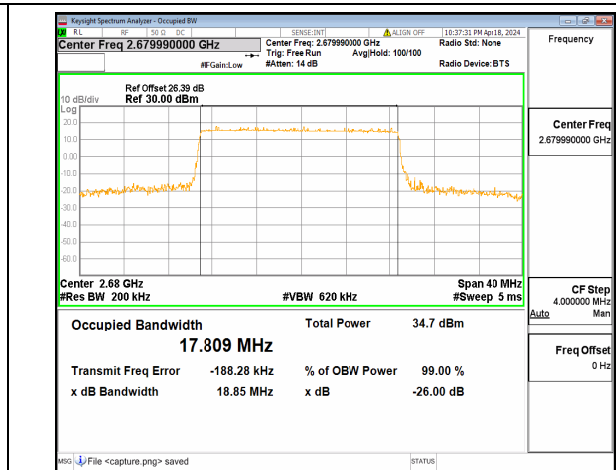

n41 20M CP-OFDM QPSK Outer_Full Mid

n41 20M DFT-s-OFDM QPSK Outer_Full High