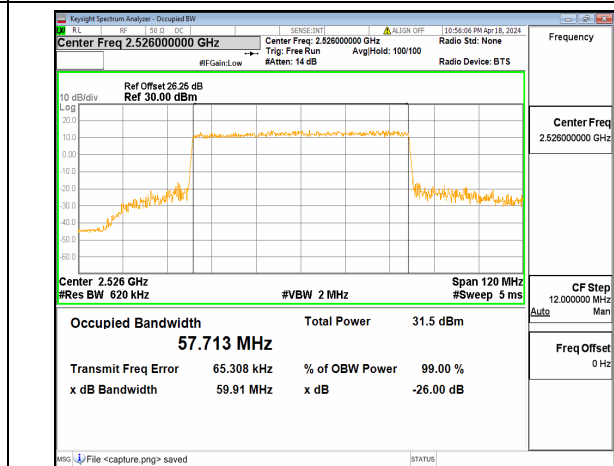

n41 60M DFT-s-OFDM BPSK Outer_Full Low

n41 60M DFT-s-OFDM QPSK Outer_Full Low

n41 60M DFT-s-OFDM 16QAM Outer_Full Low

n41 60M DFT-s-OFDM 64QAM Outer_Full Low

n41 60M DFT-s-OFDM 256QAM Outer_Full Low

n41 60M CP-OFDM QPSK Outer_Full Low