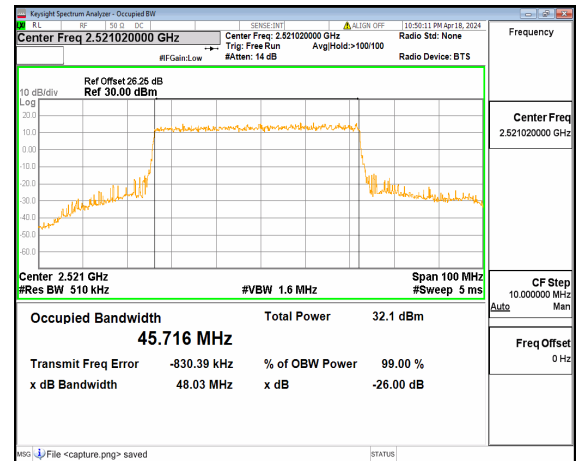

n41 50M DFT-s-OFDM QPSK Outer_Full Low

n41 50M DFT-s-OFDM 64QAM Outer_Full Low