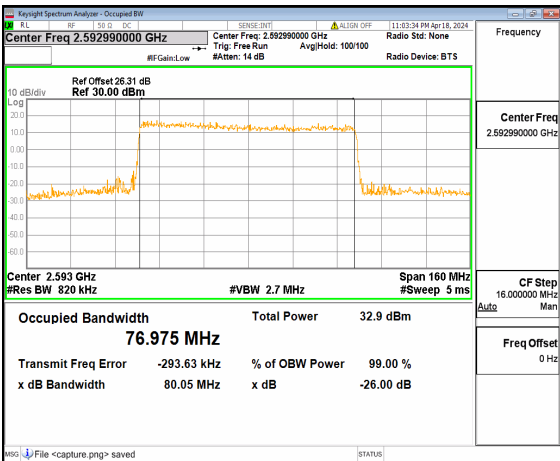

n41 80M DFT-s-OFDM BPSK Outer_Full Mid

n41 80M DFT-s-OFDM 16QAM Outer_Full Mid