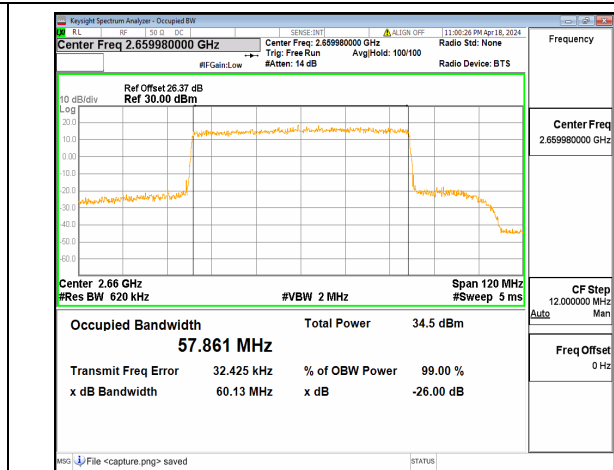

n41 60M CP-OFDM QPSK Outer_Full Mid

n41 60M DFT-s-OFDM QPSK Outer_Full High