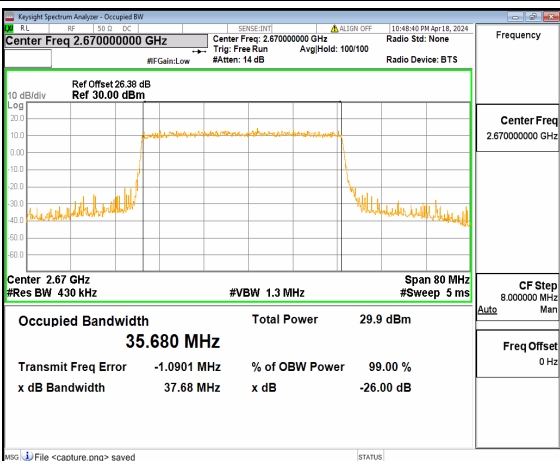

n41 40M DFT-s-OFDM BPSK Outer_Full High

n41 40M DFT-s-OFDM QPSK Outer_Full High

n41 40M DFT-s-OFDM 16QAM Outer_Full High

n41 40M DFT-s-OFDM 64QAM Outer_Full High

n41 40M DFT-s-OFDM 256QAM Outer_Full High

n41 40M CP-OFDM QPSK Outer_Full High