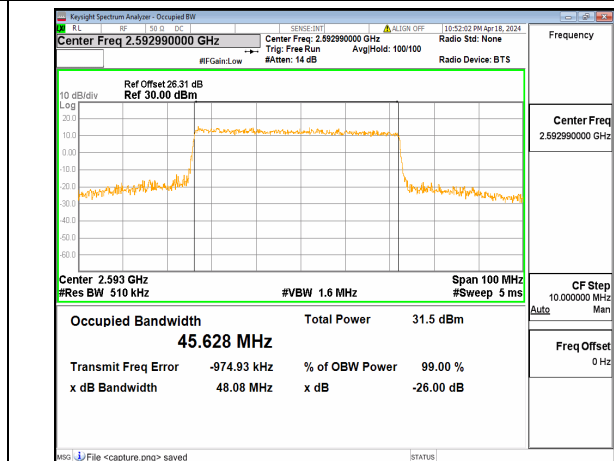

n41 50M DFT-s-OFDM BPSK Outer_Full Mid

n41 50M DFT-s-OFDM QPSK Outer_Full Mid

n41 50M DFT-s-OFDM 16QAM Outer_Full Mid

n41 50M DFT-s-OFDM 64QAM Outer_Full Mid

n41 50M DFT-s-OFDM 256QAM Outer_Full Mid

n41 50M CP-OFDM QPSK Outer_Full Mid