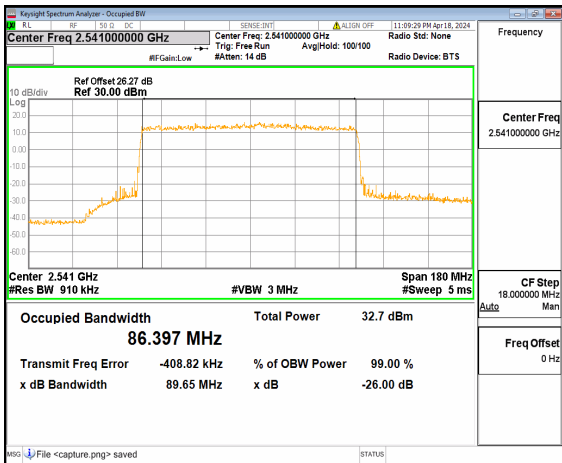

n41 90M DFT-s-OFDM BPSK Outer_Full Low

n41 90M DFT-s-OFDM 16QAM Outer_Full Low