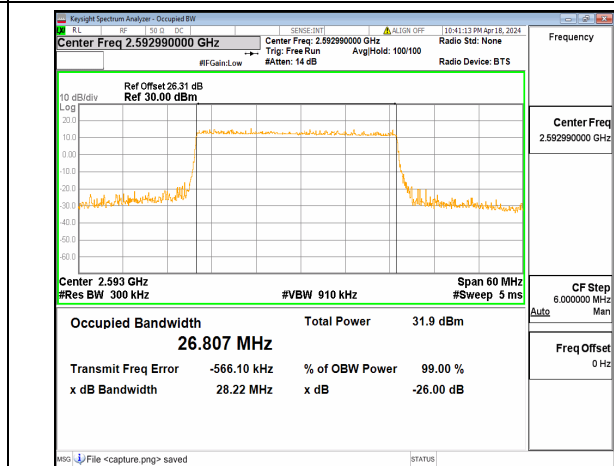

n41 30M DFT-s-OFDM QPSK Outer_Full Mid

n41 30M DFT-s-OFDM 64QAM Outer_Full Mid