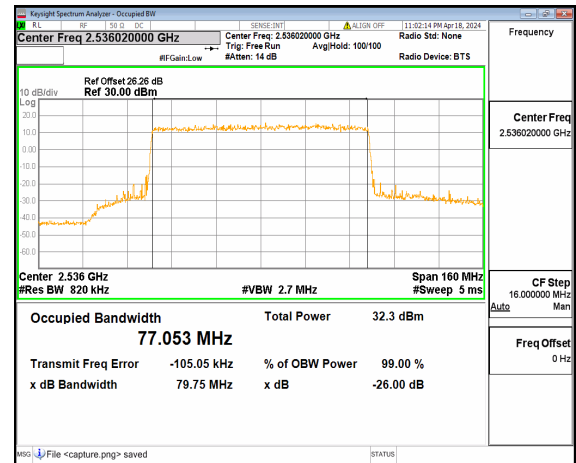

n41 80M DFT-s-OFDM QPSK Outer_Full Low

n41 80M DFT-s-OFDM 64QAM Outer_Full Low