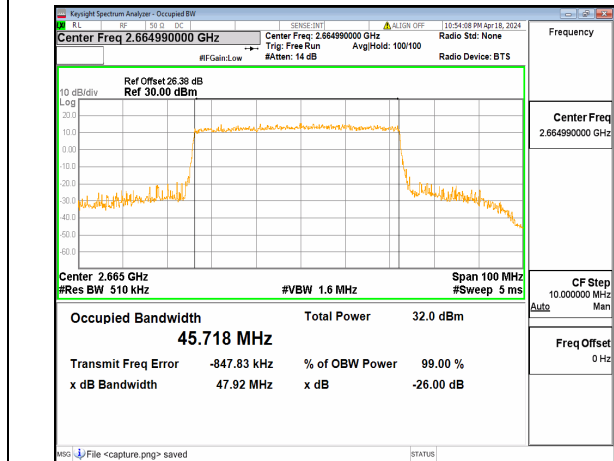

n41 50M DFT-s-OFDM QPSK Outer_Full High

n41 50M DFT-s-OFDM 64QAM Outer_Full High