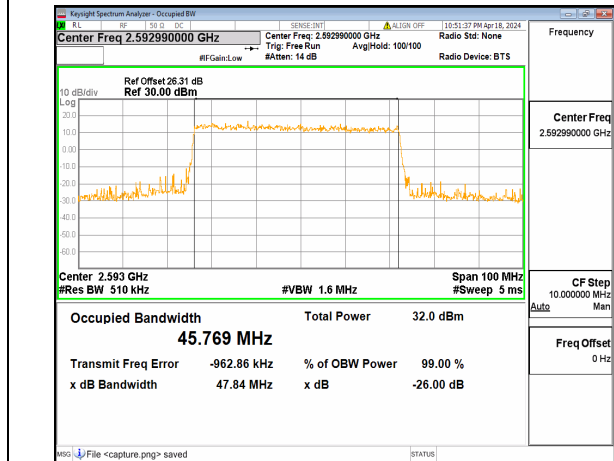

n41 50M DFT-s-OFDM QPSK Outer_Full Mid

n41 50M DFT-s-OFDM 64QAM Outer_Full Mid