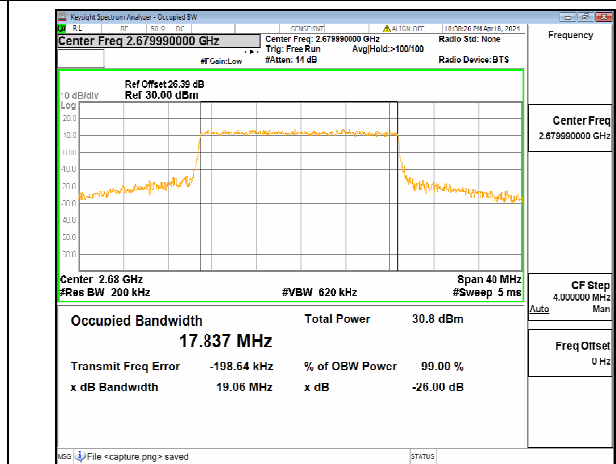

n41 20M DFT-s-OFDM BPSK Outer_Full High

n41 20M DFT-s-OFDM QPSK Outer_Full High

n41 20M DFT-s-OFDM 16QAM Outer_Full High

n41 20M DFT-s-OFDM 64QAM Outer_Full High

n41 20M DFT-s-OFDM 256QAM Outer_Full High

n41 20M CP-OFDM QPSK Outer_Full High