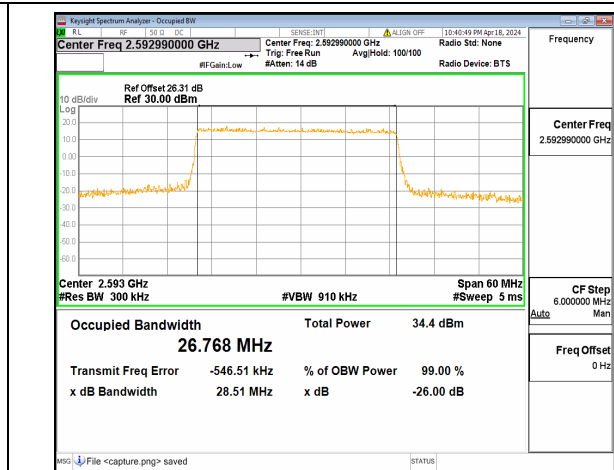

n41 30M CP-OFDM QPSK Outer_Full Low

n41 30M DFT-s-OFDM QPSK Outer_Full Mid