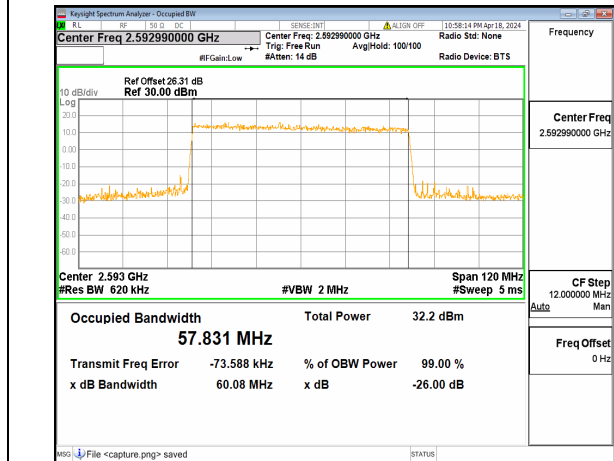

n41 60M DFT-s-OFDM QPSK Outer_Full Mid

n41 60M DFT-s-OFDM 64QAM Outer_Full Mid