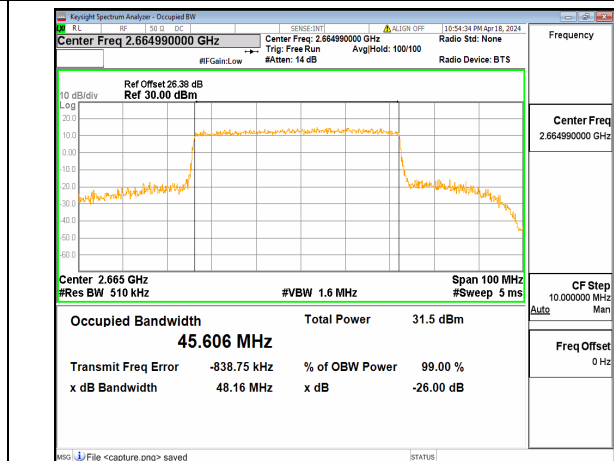

n41 50M DFT-s-OFDM BPSK Outer_Full High

n41 50M DFT-s-OFDM QPSK Outer_Full High

n41 50M DFT-s-OFDM 16QAM Outer_Full High

n41 50M DFT-s-OFDM 64QAM Outer_Full High

n41 50M DFT-s-OFDM 256QAM Outer_Full High

n41 50M CP-OFDM QPSK Outer_Full High