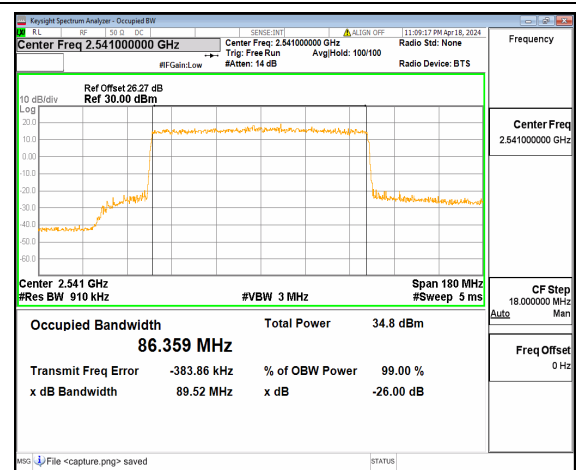

n41 80M CP-OFDM QPSK Outer_Full High

n41 90M DFT-s-OFDM QPSK Outer_Full Low