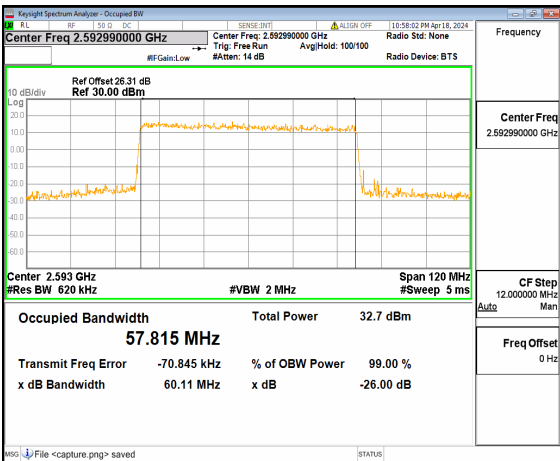

n41 60M DFT-s-OFDM BPSK Outer_Full Mid

n41 60M DFT-s-OFDM 16QAM Outer_Full Mid