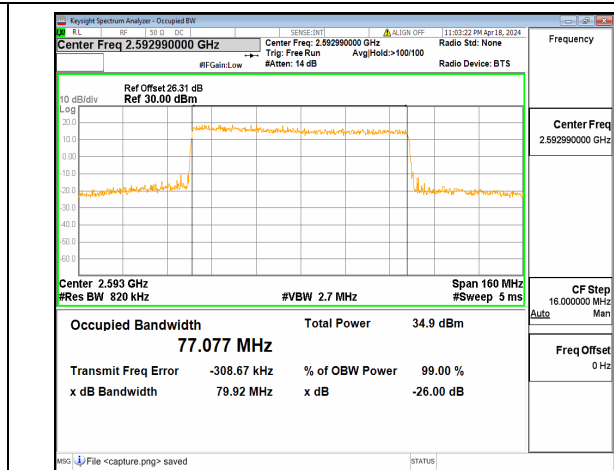

n41 80M CP-OFDM QPSK Outer_Full Low

n41 80M DFT-s-OFDM QPSK Outer_Full Mid