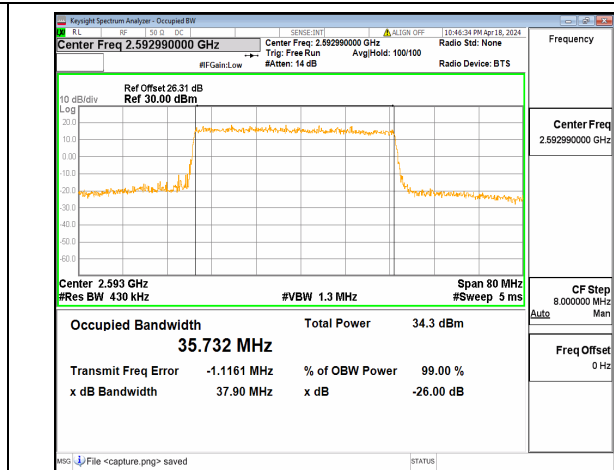

n41 40M CP-OFDM QPSK Outer_Full Low

n41 40M DFT-s-OFDM QPSK Outer_Full Mid