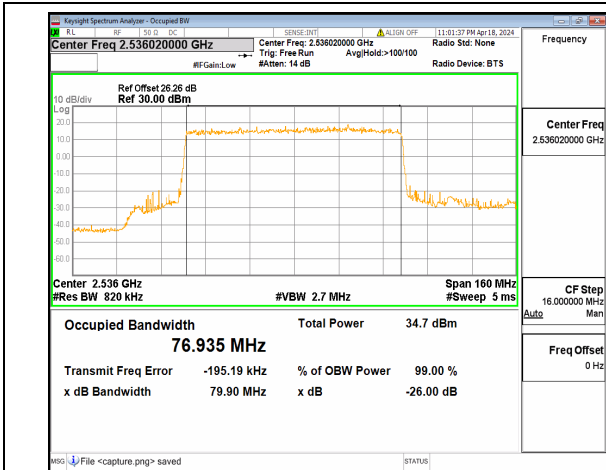

n41 60M DFT-s-OFDM BPSK Outer_Full High

n41 60M DFT-s-OFDM QPSK Outer_Full High

n41 60M DFT-s-OFDM 16QAM Outer_Full High

n41 60M DFT-s-OFDM 64QAM Outer_Full High

n41 60M DFT-s-OFDM 256QAM Outer_Full High

n41 60M CP-OFDM QPSK Outer_Full High