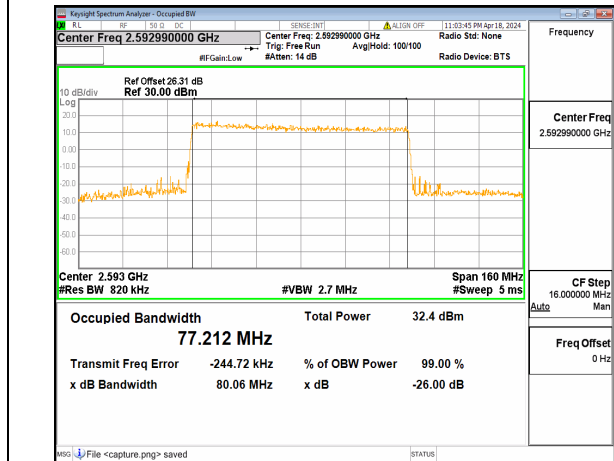

n41 80M DFT-s-OFDM QPSK Outer_Full Mid

n41 80M DFT-s-OFDM 64QAM Outer_Full Mid