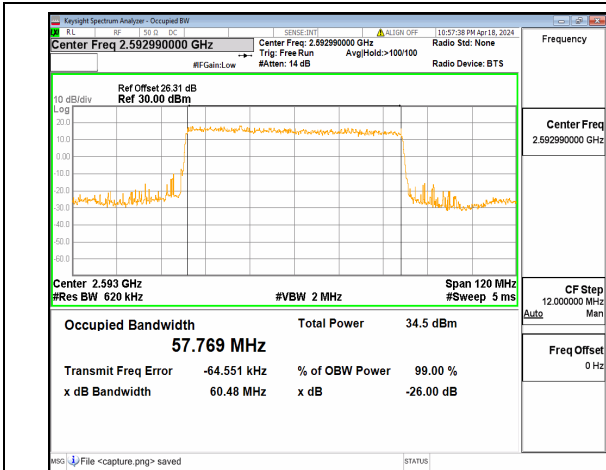

n41 60M DFT-s-OFDM BPSK Outer_Full Low

n41 60M DFT-s-OFDM QPSK Outer_Full Low

n41 60M DFT-s-OFDM 16QAM Outer_Full Low

n41 60M DFT-s-OFDM 64QAM Outer_Full Low

n41 60M DFT-s-OFDM 256QAM Outer_Full Low

n41 60M CP-OFDM QPSK Outer_Full Low