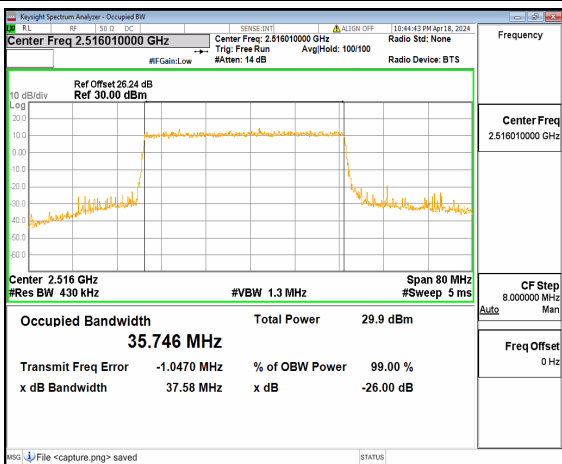

n41 40M DFT-s-OFDM BPSK Outer_Full Low

n41 40M DFT-s-OFDM QPSK Outer_Full Low

n41 40M DFT-s-OFDM 16QAM Outer_Full Low

n41 40M DFT-s-OFDM 64QAM Outer_Full Low

n41 40M DFT-s-OFDM 256QAM Outer_Full Low

n41 40M CP-OFDM QPSK Outer_Full Low