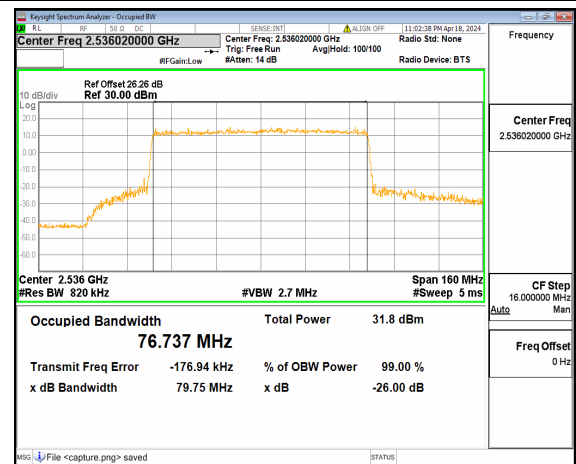

n41 80M DFT-s-OFDM BPSK Outer_Full Low

n41 80M DFT-s-OFDM QPSK Outer_Full Low

n41 80M DFT-s-OFDM 16QAM Outer_Full Low

n41 80M DFT-s-OFDM 64QAM Outer_Full Low

n41 80M DFT-s-OFDM 256QAM Outer_Full Low

n41 80M CP-OFDM QPSK Outer_Full Low