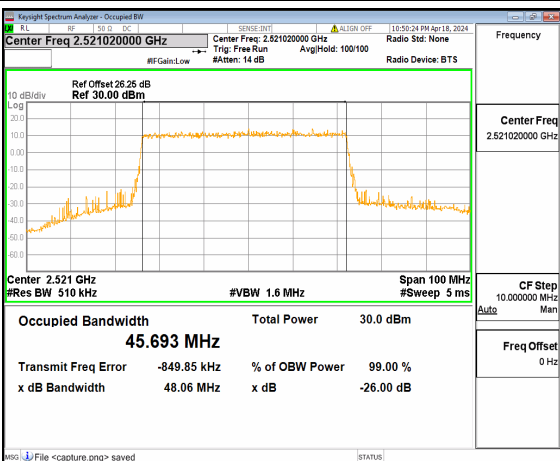

n41 50M DFT-s-OFDM BPSK Outer_Full Low

n41 50M DFT-s-OFDM QPSK Outer_Full Low

n41 50M DFT-s-OFDM 16QAM Outer_Full Low

n41 50M DFT-s-OFDM 64QAM Outer_Full Low

n41 50M DFT-s-OFDM 256QAM Outer_Full Low

n41 50M CP-OFDM QPSK Outer_Full Low