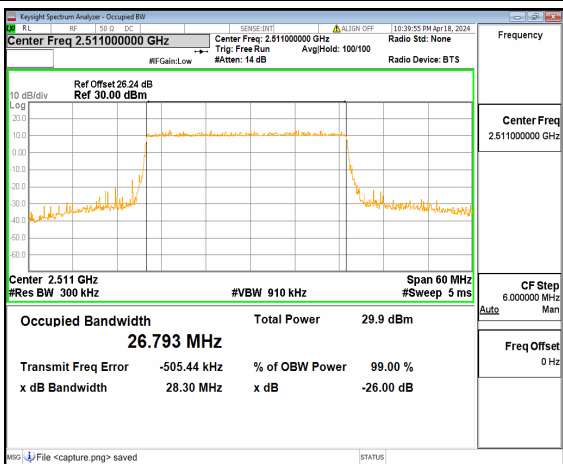

n41 30M DFT-s-OFDM BPSK Outer_Full Low

n41 30M DFT-s-OFDM QPSK Outer_Full Low

n41 30M DFT-s-OFDM 16QAM Outer_Full Low

n41 30M DFT-s-OFDM 64QAM Outer_Full Low

n41 30M DFT-s-OFDM 256QAM Outer_Full Low

n41 30M CP-OFDM QPSK Outer_Full Low