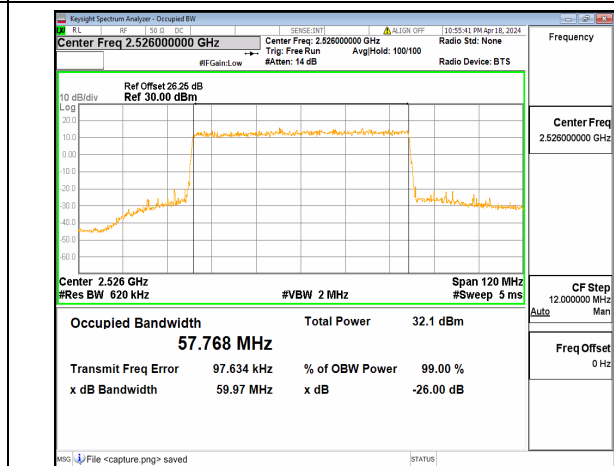

n41 60M DFT-s-OFDM QPSK Outer_Full Low

n41 60M DFT-s-OFDM 64QAM Outer_Full Low