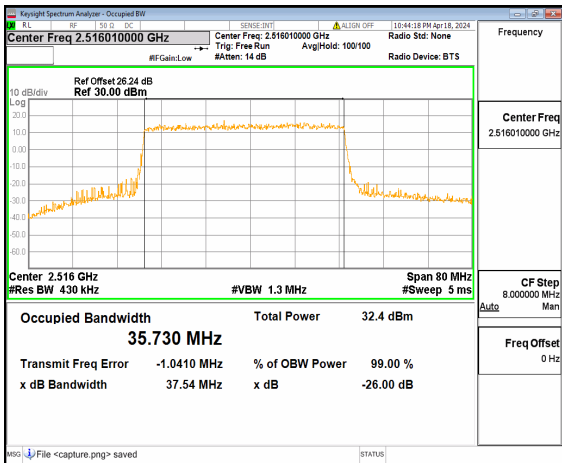

n41 40M DFT-s-OFDM BPSK Outer_Full Low

n41 40M DFT-s-OFDM 16QAM Outer_Full Low