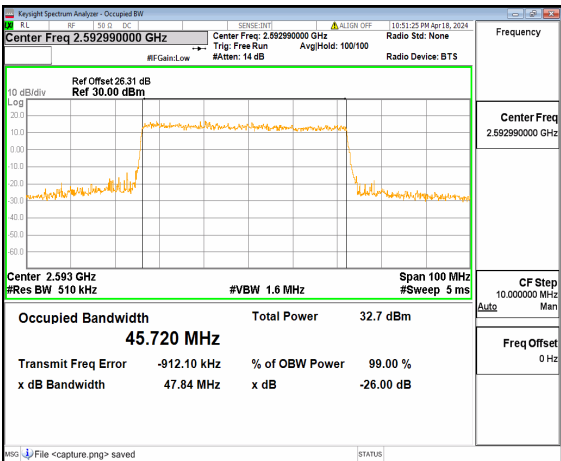

n41 50M DFT-s-OFDM BPSK Outer_Full Mid

n41 50M DFT-s-OFDM 16QAM Outer_Full Mid