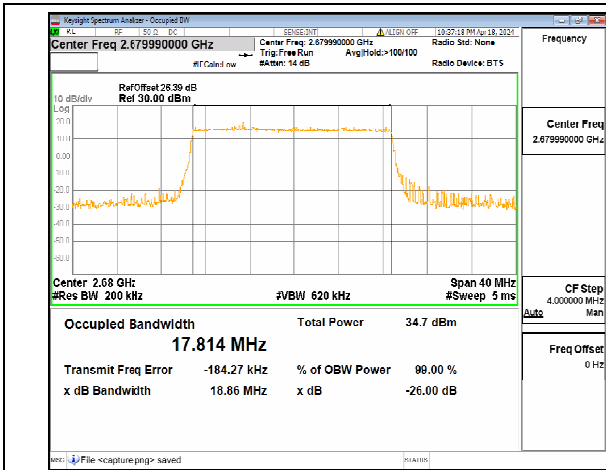

n41 20M DFT-s-OFDM BPSK Outer_Full Mid

n41 20M DFT-s-OFDM QPSK Outer_Full Mid

n41 20M DFT-s-OFDM 16QAM Outer_Full Mid

n41 20M DFT-s-OFDM 64QAM Outer_Full Mid

n41 20M DFT-s-OFDM 256QAM Outer_Full Mid

n41 20M CP-OFDM QPSK Outer_Full Mid