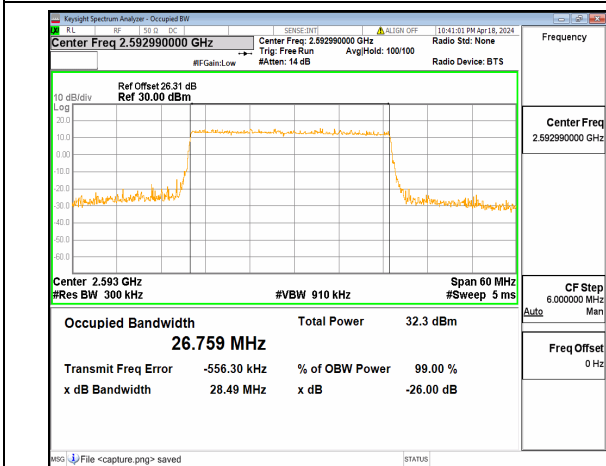

n41 30M DFT-s-OFDM BPSK Outer_Full Mid

n41 30M DFT-s-OFDM 16QAM Outer_Full Mid