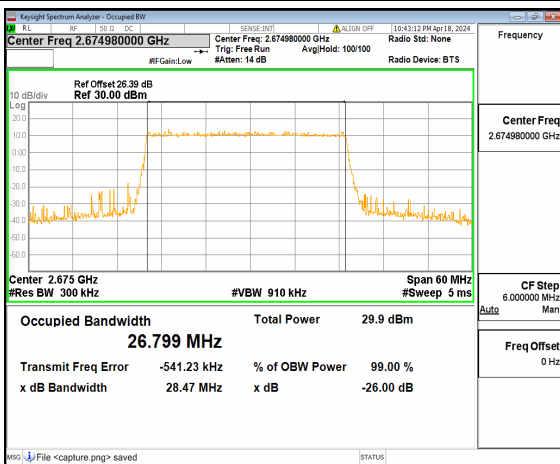

n41 30M DFT-s-OFDM BPSK Outer_Full High

n41 30M DFT-s-OFDM QPSK Outer_Full High

n41 30M DFT-s-OFDM 16QAM Outer_Full High

n41 30M DFT-s-OFDM 64QAM Outer_Full High

n41 30M DFT-s-OFDM 256QAM Outer_Full High

n41 30M CP-OFDM QPSK Outer_Full High