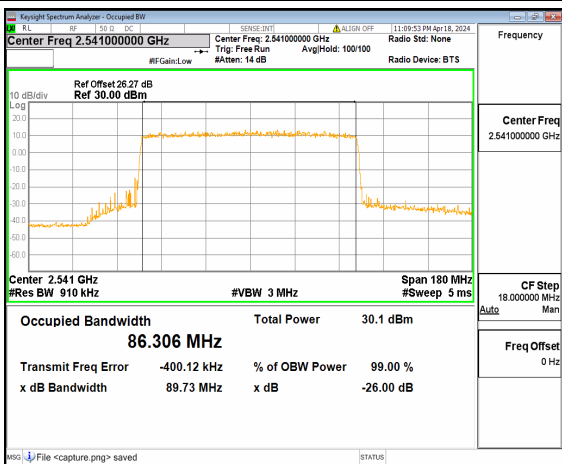

n41 90M DFT-s-OFDM BPSK Outer_Full Low

n41 90M DFT-s-OFDM QPSK Outer_Full Low

n41 90M DFT-s-OFDM 16QAM Outer_Full Low

n41 90M DFT-s-OFDM 64QAM Outer_Full Low

n41 90M DFT-s-OFDM 256QAM Outer_Full Low

n41 90M CP-OFDM QPSK Outer_Full Low