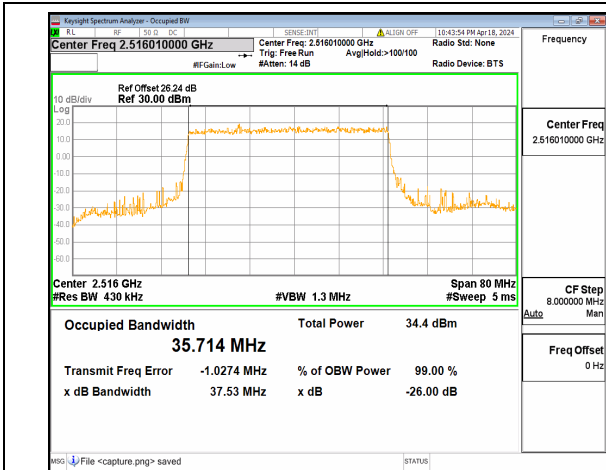

n41 30M DFT-s-OFDM BPSK Outer_Full High

n41 30M DFT-s-OFDM QPSK Outer_Full High

n41 30M DFT-s-OFDM 16QAM Outer_Full High

n41 30M DFT-s-OFDM 64QAM Outer_Full High

n41 30M DFT-s-OFDM 256QAM Outer_Full High

n41 30M CP-OFDM QPSK Outer_Full High