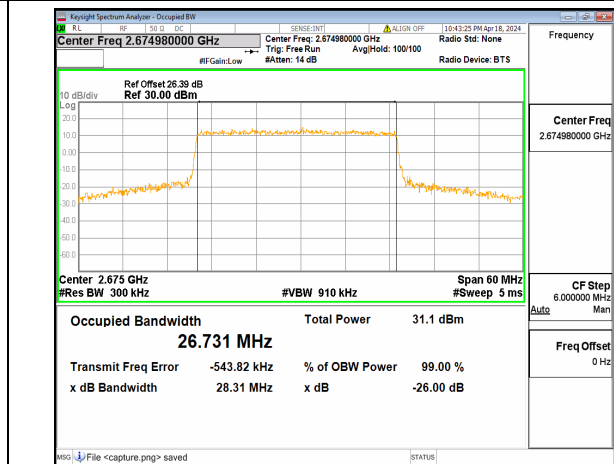

n41 30M DFT-s-OFDM BPSK Outer_Full High

n41 30M DFT-s-OFDM QPSK Outer_Full High

n41 30M DFT-s-OFDM 16QAM Outer_Full High

n41 30M DFT-s-OFDM 64QAM Outer_Full High

n41 30M DFT-s-OFDM 256QAM Outer_Full High

n41 30M CP-OFDM QPSK Outer_Full High