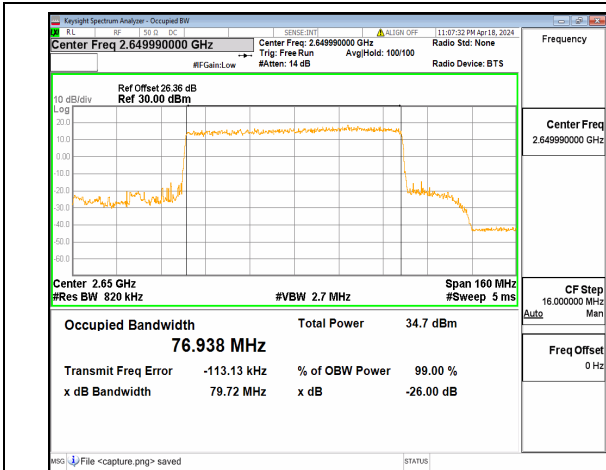

n41 80M DFT-s-OFDM BPSK Outer_Full Mid

n41 80M DFT-s-OFDM QPSK Outer_Full Mid

n41 80M DFT-s-OFDM 16QAM Outer_Full Mid

n41 80M DFT-s-OFDM 64QAM Outer_Full Mid

n41 80M DFT-s-OFDM 256QAM Outer_Full Mid

n41 80M CP-OFDM QPSK Outer_Full Mid