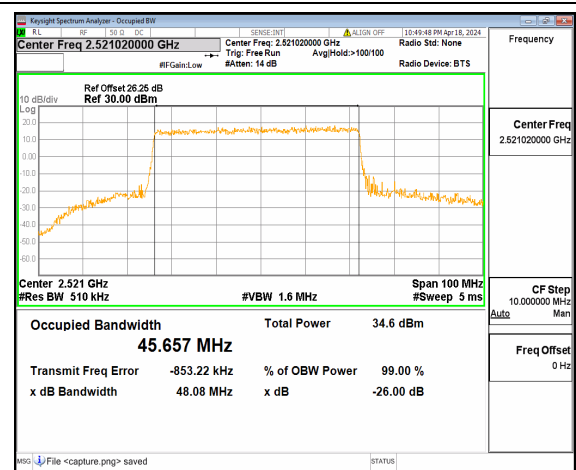

n41 40M CP-OFDM QPSK Outer_Full High

n41 50M DFT-s-OFDM QPSK Outer_Full Low