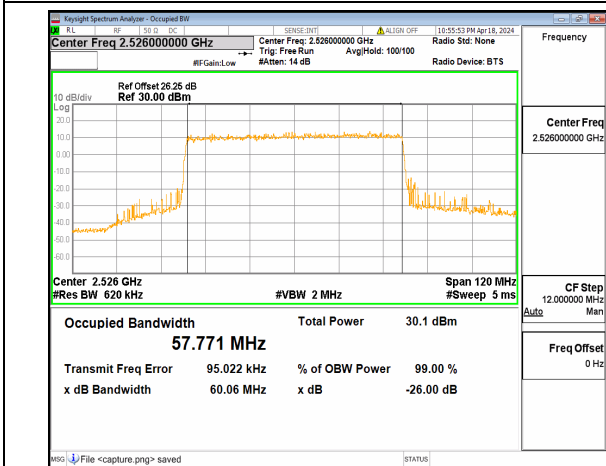

n41 60M DFT-s-OFDM BPSK Outer_Full Low

n41 60M DFT-s-OFDM QPSK Outer_Full Low

n41 60M DFT-s-OFDM 16QAM Outer_Full Low

n41 60M DFT-s-OFDM 64QAM Outer_Full Low

n41 60M DFT-s-OFDM 256QAM Outer_Full Low

n41 60M CP-OFDM QPSK Outer_Full Low