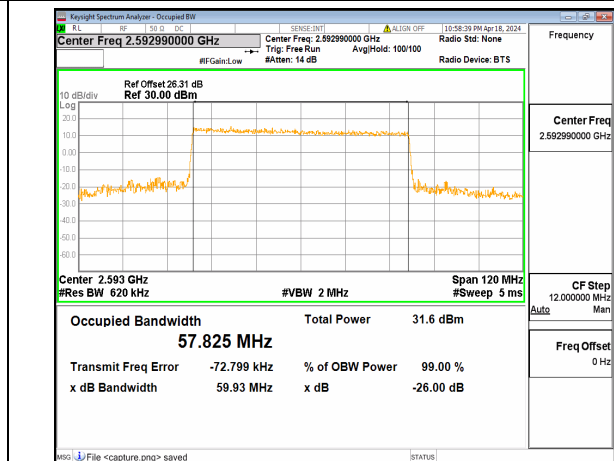

n41 60M DFT-s-OFDM BPSK Outer_Full Mid

n41 60M DFT-s-OFDM QPSK Outer_Full Mid

n41 60M DFT-s-OFDM 16QAM Outer_Full Mid

n41 60M DFT-s-OFDM 64QAM Outer_Full Mid

n41 60M DFT-s-OFDM 256QAM Outer_Full Mid

n41 60M CP-OFDM QPSK Outer_Full Mid