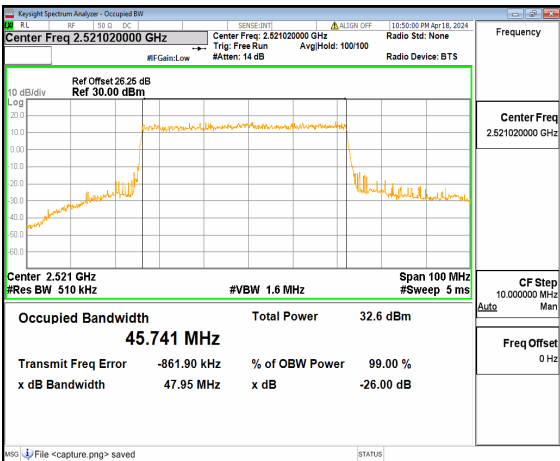

n41 50M DFT-s-OFDM BPSK Outer_Full Low

n41 50M DFT-s-OFDM 16QAM Outer_Full Low