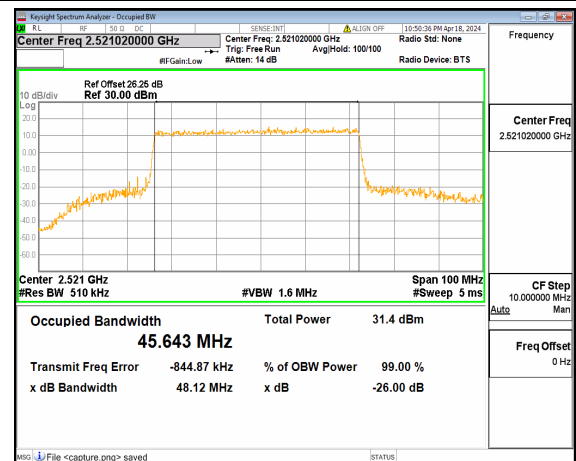

n41 50M DFT-s-OFDM BPSK Outer_Full Low

n41 50M DFT-s-OFDM QPSK Outer_Full Low

n41 50M DFT-s-OFDM 16QAM Outer_Full Low

n41 50M DFT-s-OFDM 64QAM Outer_Full Low

n41 50M DFT-s-OFDM 256QAM Outer_Full Low

n41 50M CP-OFDM QPSK Outer_Full Low