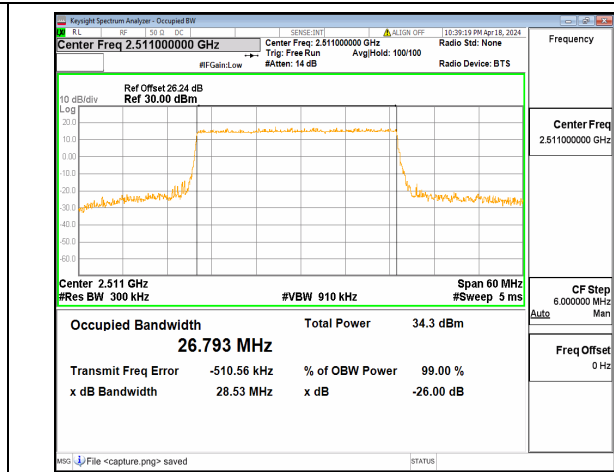

n41 20M CP-OFDM QPSK Outer_Full High

n41 30M DFT-s-OFDM QPSK Outer_Full Low