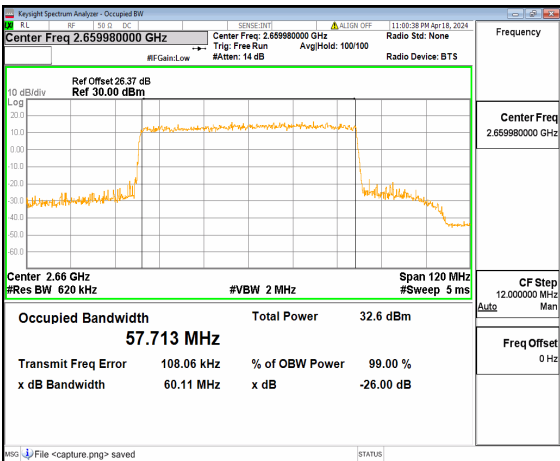

n41 60M DFT-s-OFDM BPSK Outer_Full High

n41 60M DFT-s-OFDM 16QAM Outer_Full High