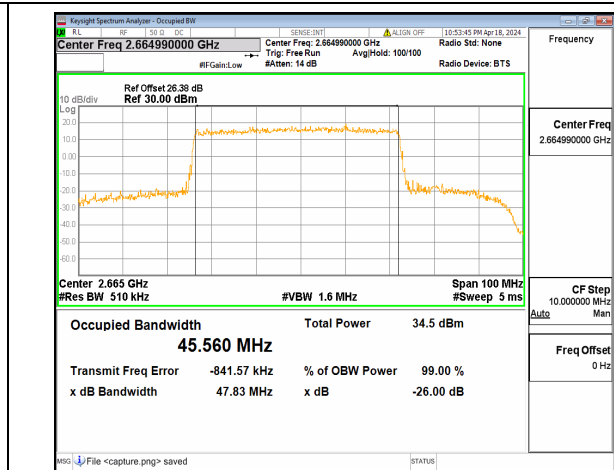

n41 50M CP-OFDM QPSK Outer_Full Mid

n41 50M DFT-s-OFDM QPSK Outer_Full High