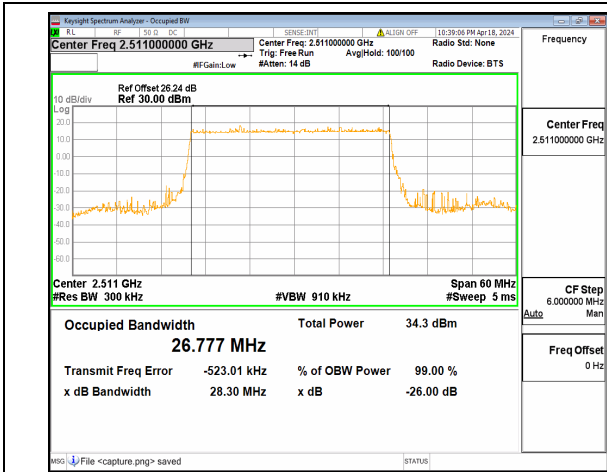

n41 20M DFT-s-OFDM BPSK Outer_Full High

n41 20M DFT-s-OFDM QPSK Outer_Full High

n41 20M DFT-s-OFDM 16QAM Outer_Full High

n41 20M DFT-s-OFDM 64QAM Outer_Full High

n41 20M DFT-s-OFDM 256QAM Outer_Full High

n41 20M CP-OFDM QPSK Outer_Full High