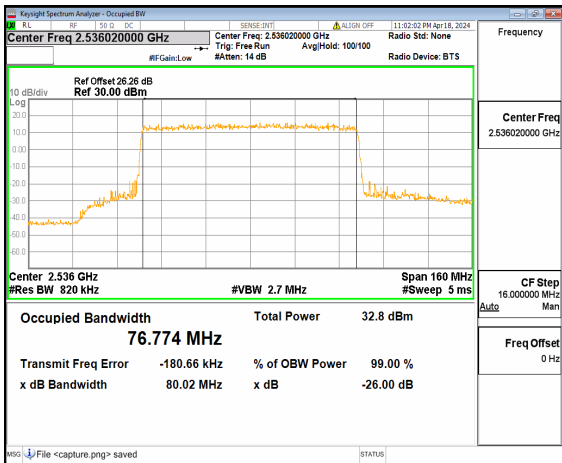

n41 80M DFT-s-OFDM BPSK Outer_Full Low

n41 80M DFT-s-OFDM 16QAM Outer_Full Low