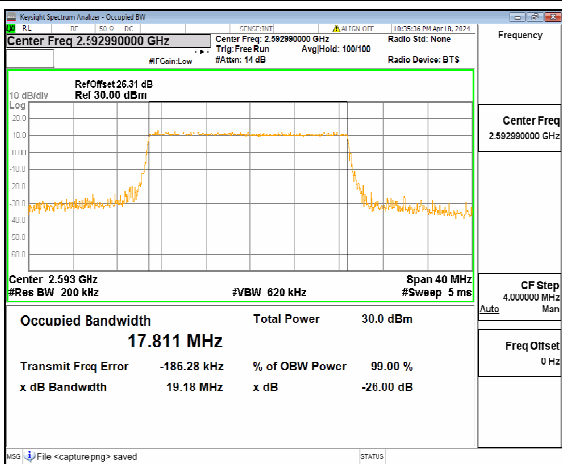

n41 20M DFT-s-OFDM BPSK Outer_Full Mid

n41 20M DFT-s-OFDM QPSK Outer_Full Mid

n41 20M DFT-s-OFDM 16QAM Outer_Full Mid

n41 20M DFT-s-OFDM 64QAM Outer_Full Mid

n41 20M DFT-s-OFDM 256QAM Outer_Full Mid

n41 20M CP-OFDM QPSK Outer_Full Mid