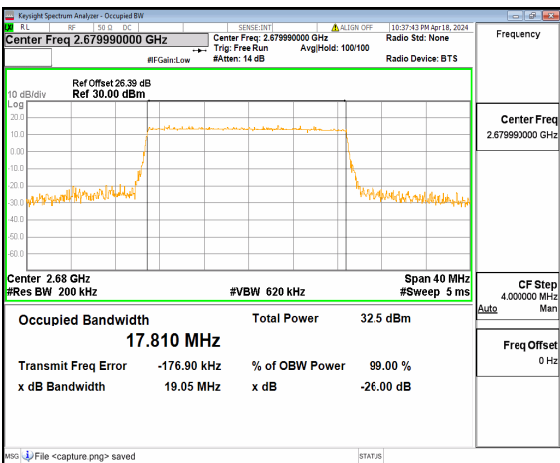

n41 20M DFT-s-OFDM BPSK Outer_Full High

n41 20M DFT-s-OFDM 16QAM Outer_Full High