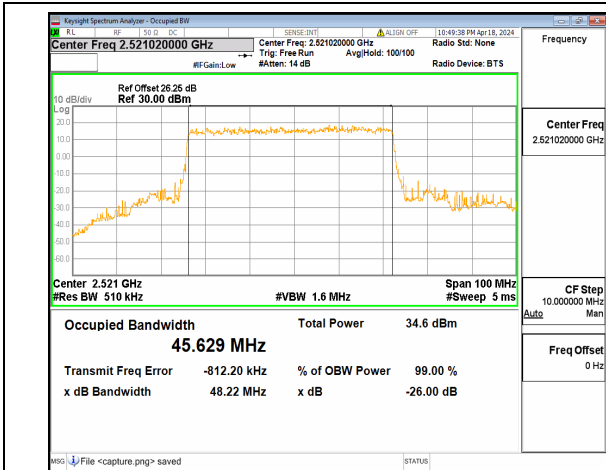

n41 40M DFT-s-OFDM BPSK Outer_Full High

n41 40M DFT-s-OFDM QPSK Outer_Full High

n41 40M DFT-s-OFDM 16QAM Outer_Full High

n41 40M DFT-s-OFDM 64QAM Outer_Full High

n41 40M DFT-s-OFDM 256QAM Outer_Full High

n41 40M CP-OFDM QPSK Outer_Full High