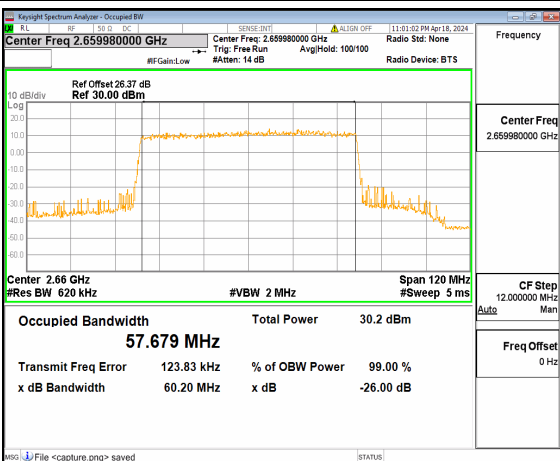

n41 60M DFT-s-OFDM BPSK Outer_Full High

n41 60M DFT-s-OFDM QPSK Outer_Full High

n41 60M DFT-s-OFDM 16QAM Outer_Full High

n41 60M DFT-s-OFDM 64QAM Outer_Full High

n41 60M DFT-s-OFDM 256QAM Outer_Full High

n41 60M CP-OFDM QPSK Outer_Full High