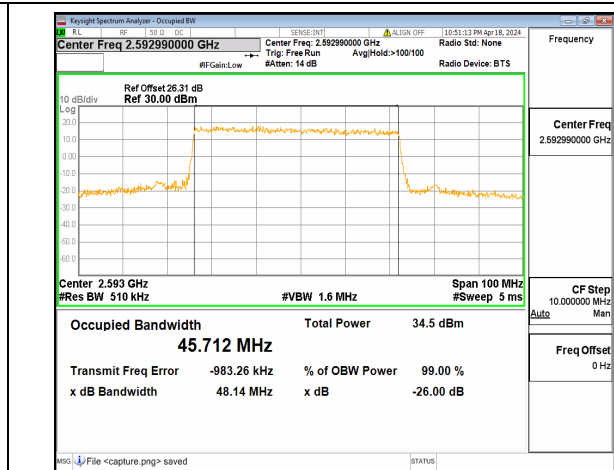

n41 50M CP-OFDM QPSK Outer_Full Low

n41 50M DFT-s-OFDM QPSK Outer_Full Mid