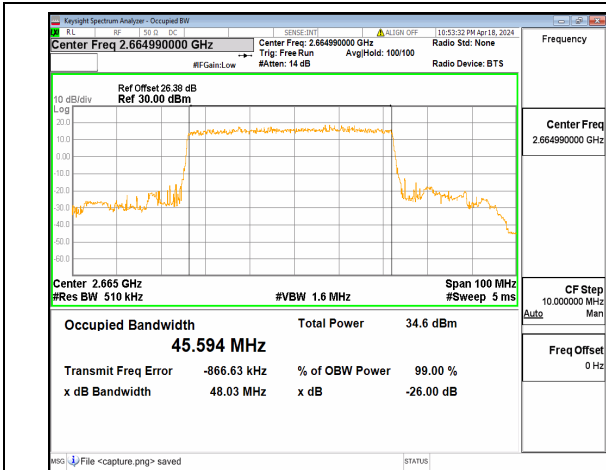

n41 50M DFT-s-OFDM BPSK Outer_Full Mid

n41 50M DFT-s-OFDM QPSK Outer_Full Mid

n41 50M DFT-s-OFDM 16QAM Outer_Full Mid

n41 50M DFT-s-OFDM 64QAM Outer_Full Mid

n41 50M DFT-s-OFDM 256QAM Outer_Full Mid

n41 50M CP-OFDM QPSK Outer_Full Mid