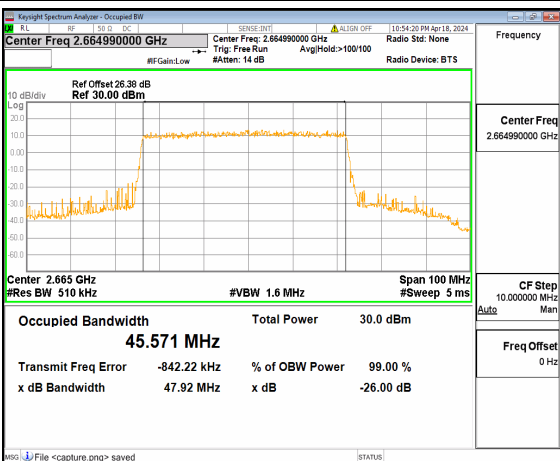

n41 50M DFT-s-OFDM BPSK Outer_Full High

n41 50M DFT-s-OFDM QPSK Outer_Full High

n41 50M DFT-s-OFDM 16QAM Outer_Full High

n41 50M DFT-s-OFDM 64QAM Outer_Full High

n41 50M DFT-s-OFDM 256QAM Outer_Full High

n41 50M CP-OFDM QPSK Outer_Full High