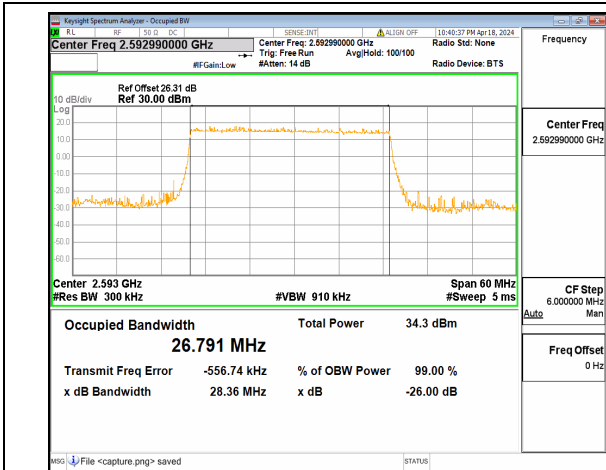

n41 30M DFT-s-OFDM BPSK Outer_Full Low

n41 30M DFT-s-OFDM QPSK Outer_Full Low

n41 30M DFT-s-OFDM 16QAM Outer_Full Low

n41 30M DFT-s-OFDM 64QAM Outer_Full Low

n41 30M DFT-s-OFDM 256QAM Outer_Full Low

n41 30M CP-OFDM QPSK Outer_Full Low