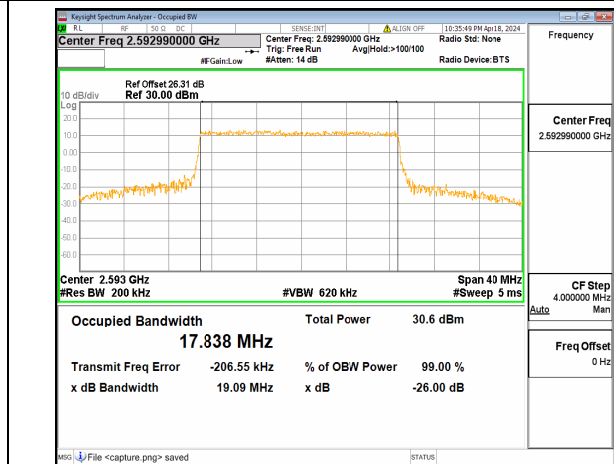

n41 20M DFT-s-OFDM BPSK Outer_Full Mid

n41 20M DFT-s-OFDM QPSK Outer_Full Mid

n41 20M DFT-s-OFDM 16QAM Outer_Full Mid

n41 20M DFT-s-OFDM 64QAM Outer_Full Mid

n41 20M DFT-s-OFDM 256QAM Outer_Full Mid

n41 20M CP-OFDM QPSK Outer_Full Mid