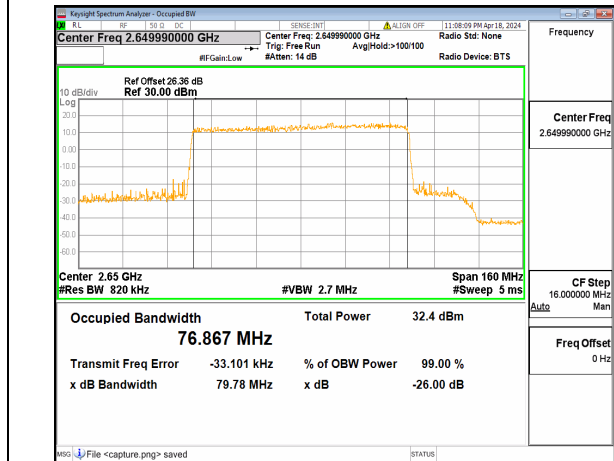

n41 80M DFT-s-OFDM QPSK Outer_Full High

n41 80M DFT-s-OFDM 64QAM Outer_Full High