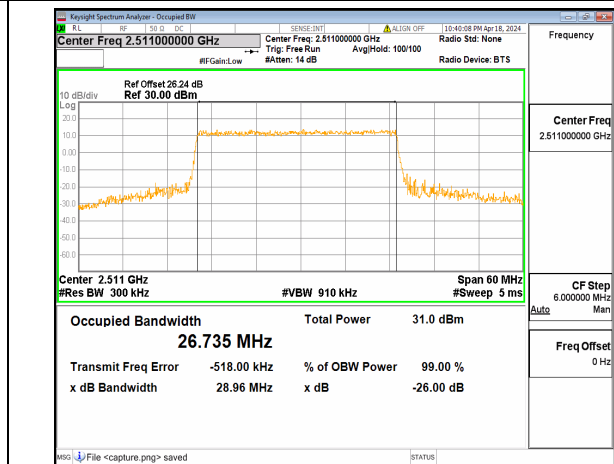

n41 30M DFT-s-OFDM BPSK Outer_Full Low

n41 30M DFT-s-OFDM QPSK Outer_Full Low

n41 30M DFT-s-OFDM 16QAM Outer_Full Low

n41 30M DFT-s-OFDM 64QAM Outer_Full Low

n41 30M DFT-s-OFDM 256QAM Outer_Full Low

n41 30M CP-OFDM QPSK Outer_Full Low