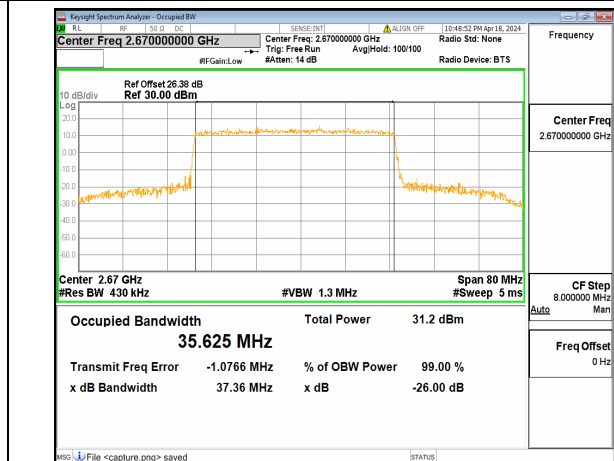

n41 40M DFT-s-OFDM BPSK Outer_Full High

n41 40M DFT-s-OFDM QPSK Outer_Full High

n41 40M DFT-s-OFDM 16QAM Outer_Full High

n41 40M DFT-s-OFDM 64QAM Outer_Full High

n41 40M DFT-s-OFDM 256QAM Outer_Full High

n41 40M CP-OFDM QPSK Outer_Full High