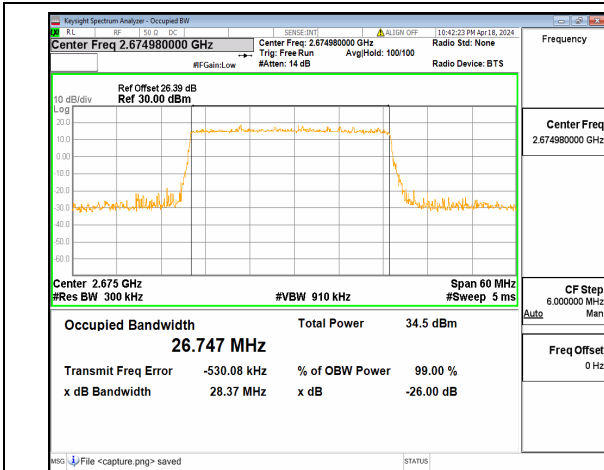

n41 30M DFT-s-OFDM BPSK Outer_Full Mid

n41 30M DFT-s-OFDM QPSK Outer_Full Mid

n41 30M DFT-s-OFDM 16QAM Outer_Full Mid

n41 30M DFT-s-OFDM 64QAM Outer_Full Mid

n41 30M DFT-s-OFDM 256QAM Outer_Full Mid

n41 30M CP-OFDM QPSK Outer_Full Mid