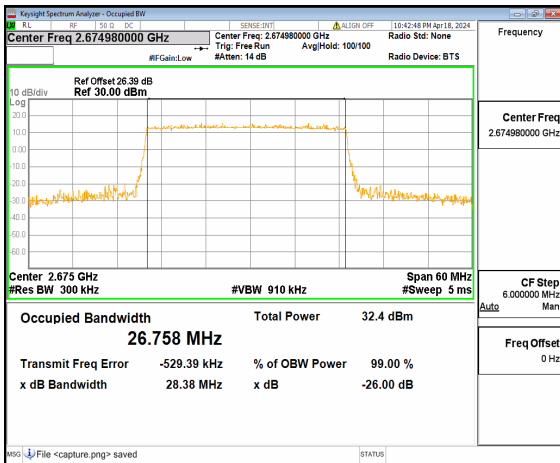

n41 30M DFT-s-OFDM BPSK Outer_Full High

n41 30M DFT-s-OFDM 16QAM Outer_Full High