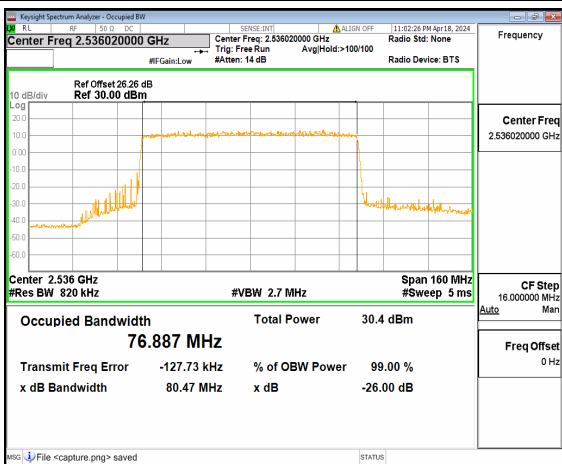

n41 80M DFT-s-OFDM BPSK Outer_Full Low

n41 80M DFT-s-OFDM QPSK Outer_Full Low

n41 80M DFT-s-OFDM 16QAM Outer_Full Low

n41 80M DFT-s-OFDM 64QAM Outer_Full Low

n41 80M DFT-s-OFDM 256QAM Outer_Full Low

n41 80M CP-OFDM QPSK Outer_Full Low