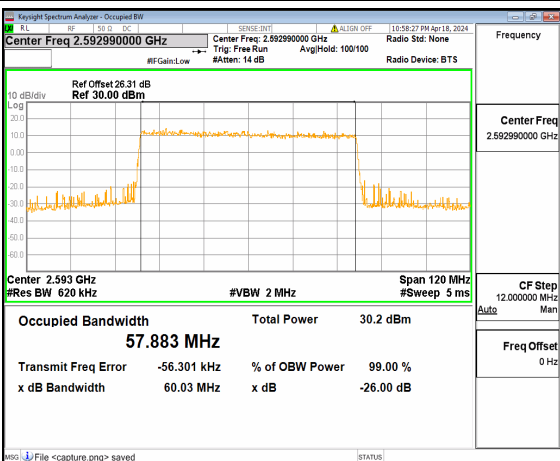

n41 60M DFT-s-OFDM BPSK Outer_Full Mid

n41 60M DFT-s-OFDM QPSK Outer_Full Mid

n41 60M DFT-s-OFDM 16QAM Outer_Full Mid

n41 60M DFT-s-OFDM 64QAM Outer_Full Mid

n41 60M DFT-s-OFDM 256QAM Outer_Full Mid

n41 60M CP-OFDM QPSK Outer_Full Mid