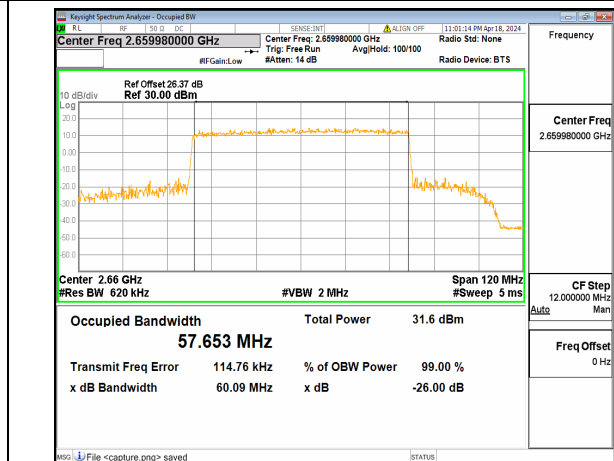

n41 60M DFT-s-OFDM BPSK Outer_Full High

n41 60M DFT-s-OFDM QPSK Outer_Full High

n41 60M DFT-s-OFDM 16QAM Outer_Full High

n41 60M DFT-s-OFDM 64QAM Outer_Full High

n41 60M DFT-s-OFDM 256QAM Outer_Full High

n41 60M CP-OFDM QPSK Outer_Full High