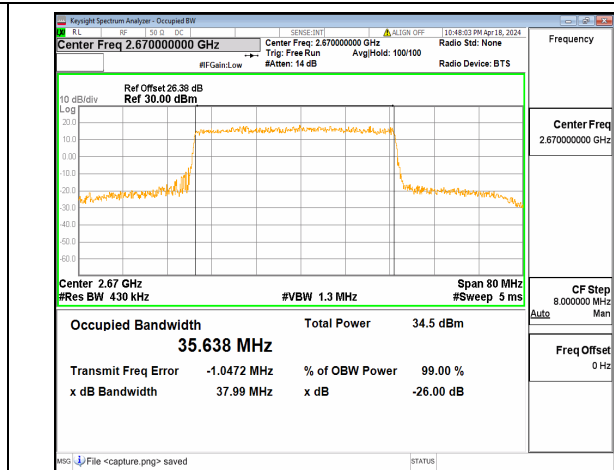

n41 40M CP-OFDM QPSK Outer_Full Mid

n41 40M DFT-s-OFDM QPSK Outer_Full High