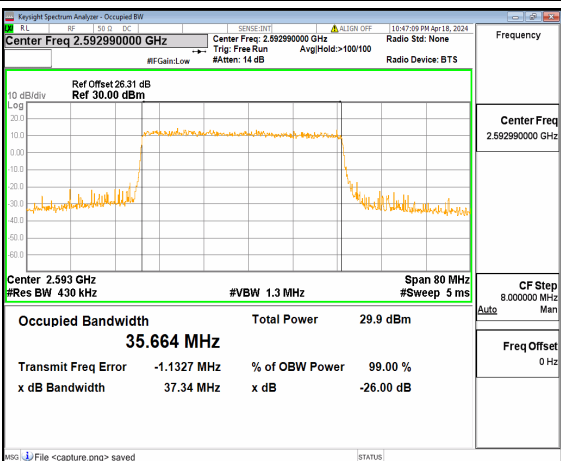

n41 40M DFT-s-OFDM BPSK Outer_Full Mid

n41 40M DFT-s-OFDM QPSK Outer_Full Mid

n41 40M DFT-s-OFDM 16QAM Outer_Full Mid

n41 40M DFT-s-OFDM 64QAM Outer_Full Mid

n41 40M DFT-s-OFDM 256QAM Outer_Full Mid

n41 40M CP-OFDM QPSK Outer_Full Mid