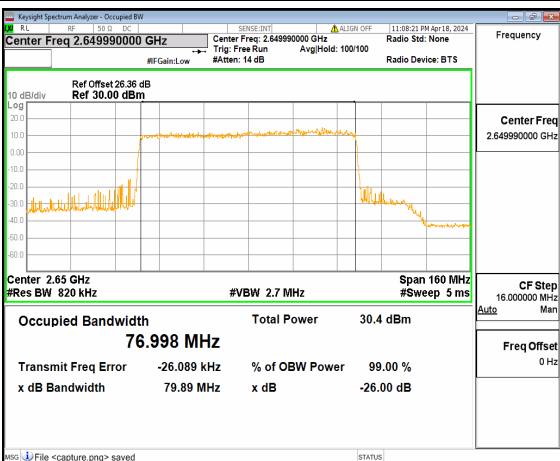

n41 80M DFT-s-OFDM BPSK Outer_Full High

n41 80M DFT-s-OFDM QPSK Outer_Full High

n41 80M DFT-s-OFDM 16QAM Outer_Full High

n41 80M DFT-s-OFDM 64QAM Outer_Full High

n41 80M DFT-s-OFDM 256QAM Outer_Full High

n41 80M CP-OFDM QPSK Outer_Full High