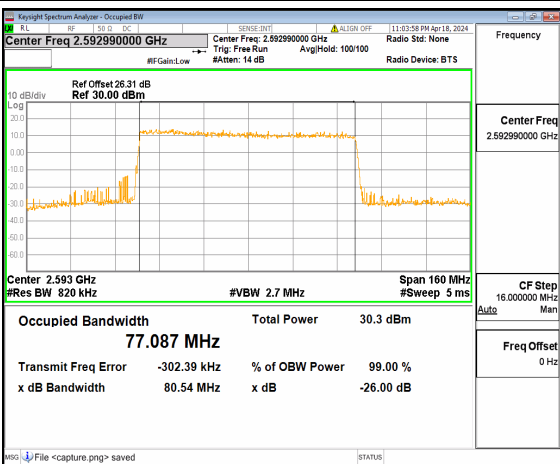

n41 80M DFT-s-OFDM BPSK Outer_Full Mid

n41 80M DFT-s-OFDM QPSK Outer_Full Mid

n41 80M DFT-s-OFDM 16QAM Outer_Full Mid

n41 80M DFT-s-OFDM 64QAM Outer_Full Mid

n41 80M DFT-s-OFDM 256QAM Outer_Full Mid

n41 80M CP-OFDM QPSK Outer_Full Mid