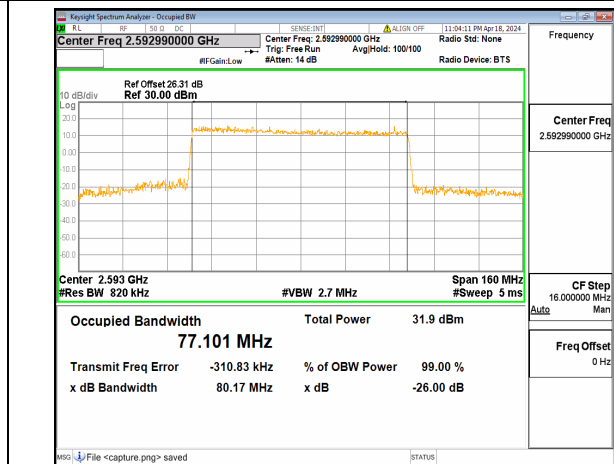

n41 80M DFT-s-OFDM BPSK Outer_Full Mid

n41 80M DFT-s-OFDM QPSK Outer_Full Mid

n41 80M DFT-s-OFDM 16QAM Outer_Full Mid

n41 80M DFT-s-OFDM 64QAM Outer_Full Mid

n41 80M DFT-s-OFDM 256QAM Outer_Full Mid

n41 80M CP-OFDM QPSK Outer_Full Mid