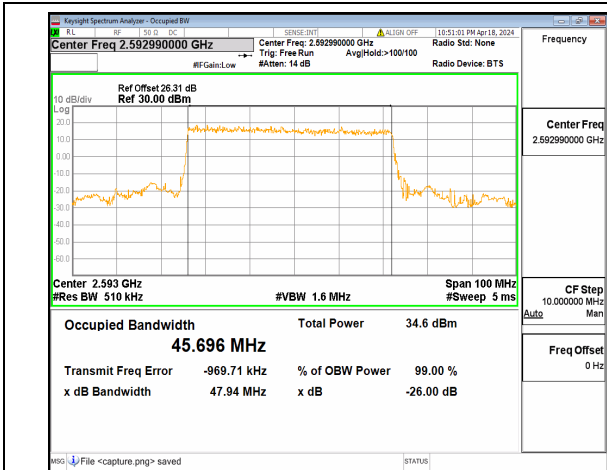

n41 50M DFT-s-OFDM BPSK Outer_Full Low

n41 50M DFT-s-OFDM QPSK Outer_Full Low

n41 50M DFT-s-OFDM 16QAM Outer_Full Low

n41 50M DFT-s-OFDM 64QAM Outer_Full Low

n41 50M DFT-s-OFDM 256QAM Outer_Full Low

n41 50M CP-OFDM QPSK Outer_Full Low