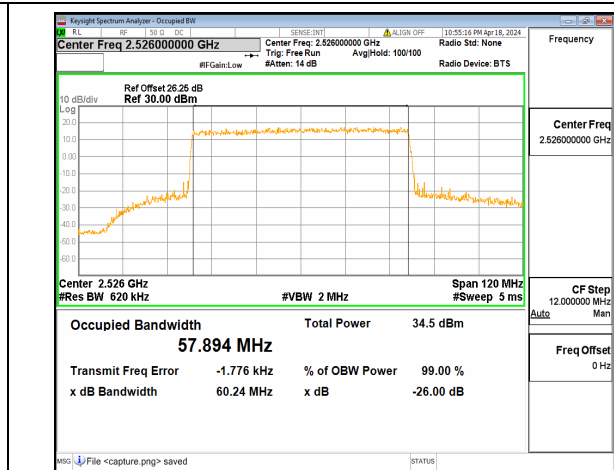

n41 50M CP-OFDM QPSK Outer_Full High

n41 60M DFT-s-OFDM QPSK Outer_Full Low