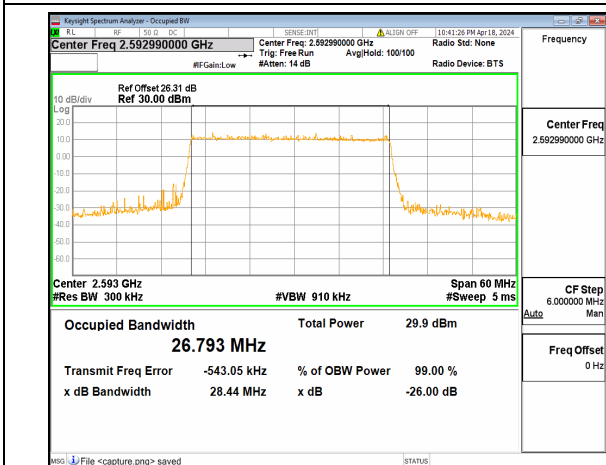

n41 30M DFT-s-OFDM BPSK Outer_Full Mid

n41 30M DFT-s-OFDM QPSK Outer_Full Mid

n41 30M DFT-s-OFDM 16QAM Outer_Full Mid

n41 30M DFT-s-OFDM 64QAM Outer_Full Mid

n41 30M DFT-s-OFDM 256QAM Outer_Full Mid

n41 30M CP-OFDM QPSK Outer_Full Mid