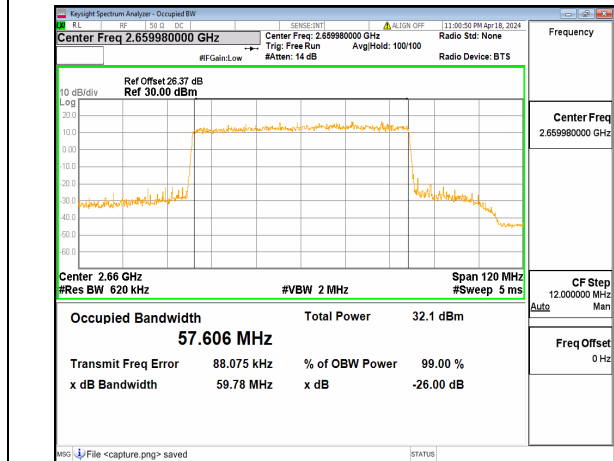

n41 60M DFT-s-OFDM QPSK Outer_Full High

n41 60M DFT-s-OFDM 64QAM Outer_Full High