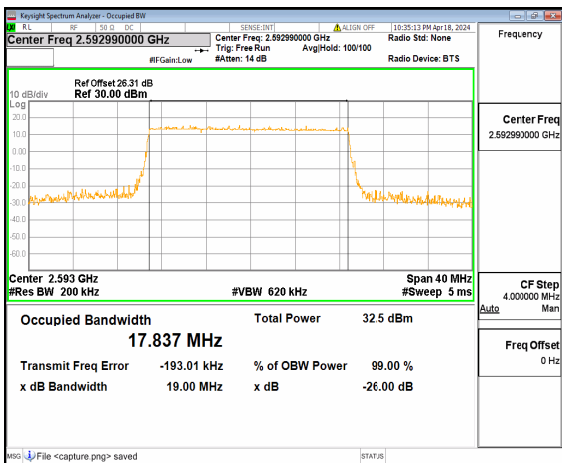

n41 20M DFT-s-OFDM BPSK Outer_Full Mid

n41 20M DFT-s-OFDM QPSK Outer_Full Mid

n41 20M DFT-s-OFDM 16QAM Outer_Full Mid

n41 20M DFT-s-OFDM 64QAM Outer_Full Mid

n41 20M DFT-s-OFDM 256QAM Outer_Full Mid

n41 20M CP-OFDM QPSK Outer_Full Mid