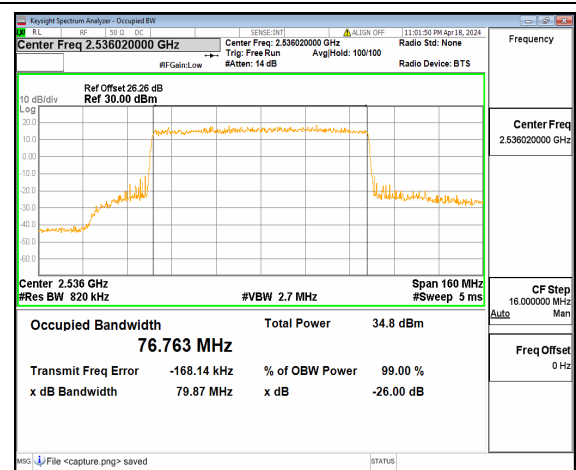

n41 60M CP-OFDM QPSK Outer_Full High

n41 80M DFT-s-OFDM QPSK Outer_Full Low