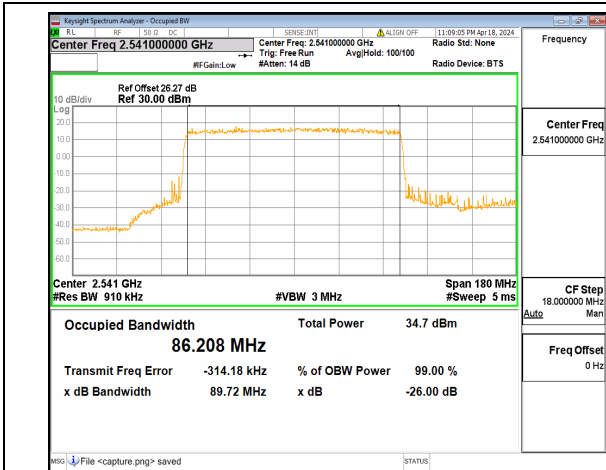

n41 80M DFT-s-OFDM BPSK Outer_Full High

n41 80M DFT-s-OFDM QPSK Outer_Full High

n41 80M DFT-s-OFDM 16QAM Outer_Full High

n41 80M DFT-s-OFDM 64QAM Outer_Full High

n41 80M DFT-s-OFDM 256QAM Outer_Full High

n41 80M CP-OFDM QPSK Outer_Full High