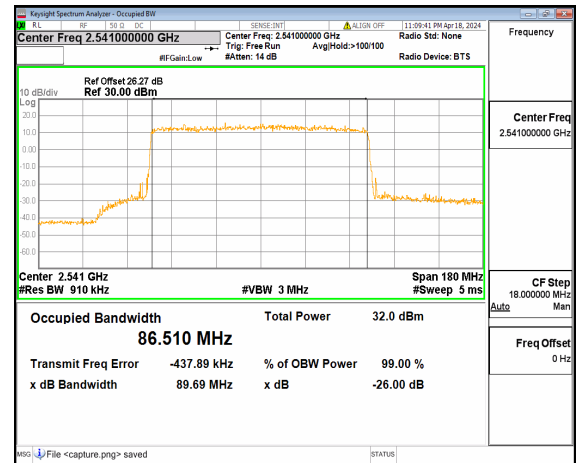

n41 90M DFT-s-OFDM QPSK Outer_Full Low

n41 90M DFT-s-OFDM 64QAM Outer_Full Low