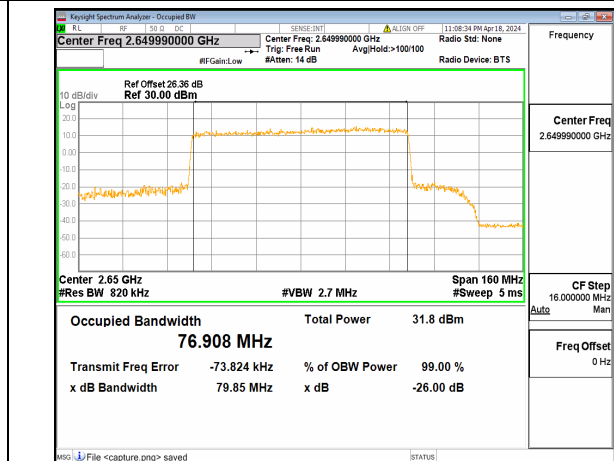

n41 80M DFT-s-OFDM BPSK Outer_Full High

n41 80M DFT-s-OFDM QPSK Outer_Full High

n41 80M DFT-s-OFDM 16QAM Outer_Full High

n41 80M DFT-s-OFDM 64QAM Outer_Full High

n41 80M DFT-s-OFDM 256QAM Outer_Full High

n41 80M CP-OFDM QPSK Outer_Full High