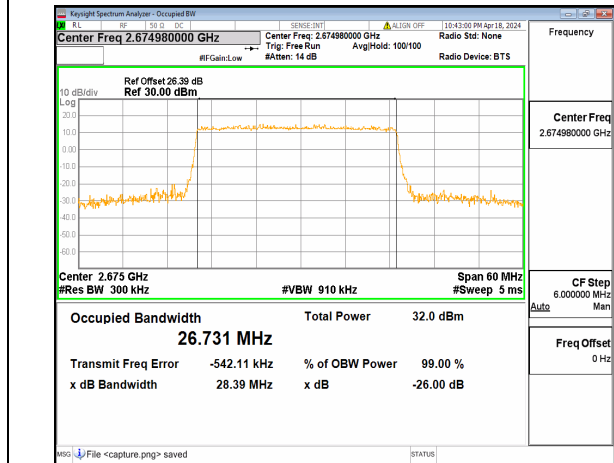

n41 30M DFT-s-OFDM QPSK Outer_Full High

n41 30M DFT-s-OFDM 64QAM Outer_Full High