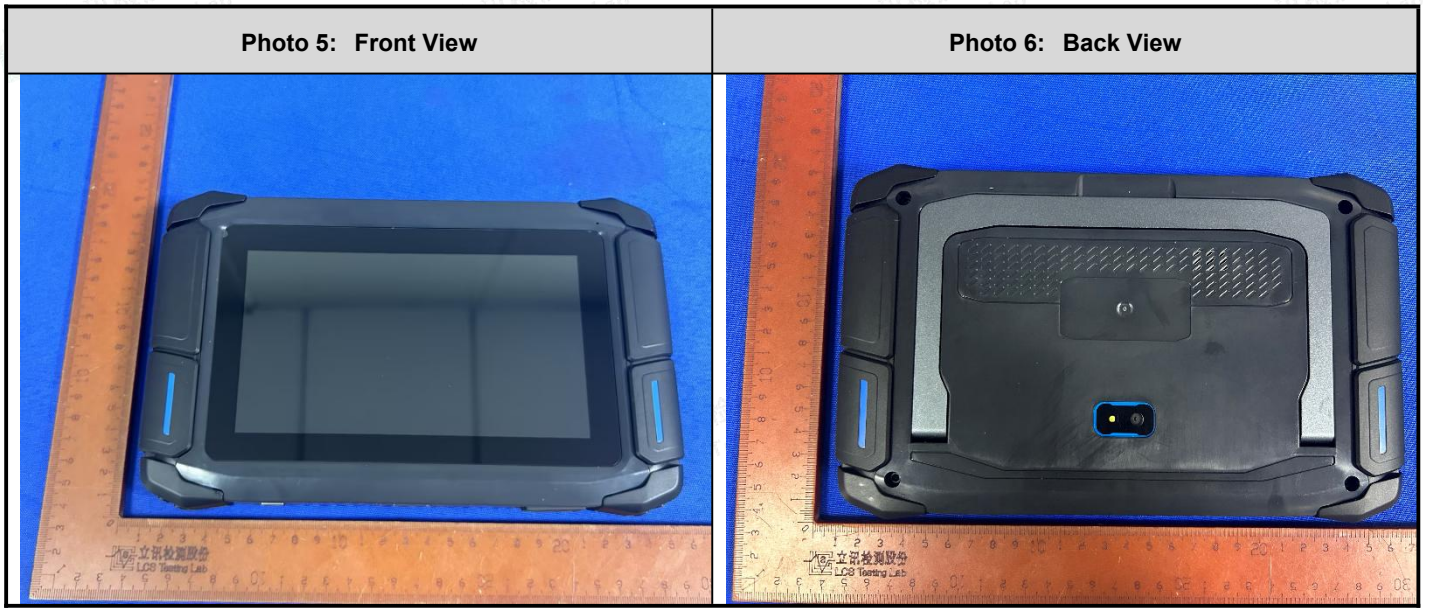

4. EUT Constructional Details

立讯检测股份
LCS Testing Lab

立讯检测股份
LCS Testing Lab

立讯检测股份
LCS Testing Lab

立讯检测股份
LCS Testing Lab

立讯检测股份
LCS Testing Lab

立讯检测股份
LCS Testing Lab

立讯检测股份
LCS Testing Lab

立讯检测股份
LCS Testing Lab

立讯检测股份
LCS Testing Lab

立讯检测股份
LCS Testing Lab

立讯检测股份
LCS Testing Lab

Shenzhen LCS Compliance Testing Laboratory Ltd.
Add: 101, 201 Bldg A & 301 Bldg C, Juji Industrial Park Yabianxueziwei, Shajing Street, Baoan District, Shenzhen, 518000, China
Tel: +(86) 0755-82591330 | E-mail: webmaster@lcs-cert.com | Web: www.lcs-cert.com
Scan code to check authenticity