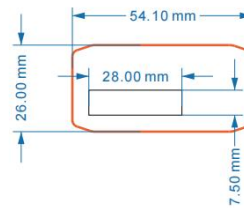

Label and Location

Size: L: 44.70mm*W: 29.70mm

Material: tagboard

Gule: adhesive sticker

Font color: white

Label color: black& silver polyester