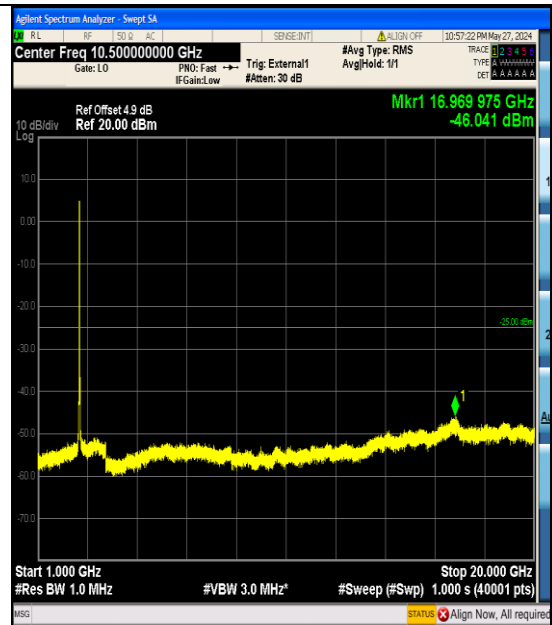

Band41_20MHz_16QAM_40590_100RB#0_30~1000_30~1000

Band41_20MHz_16QAM_40590_100RB#0_1000~20000_1000~20000

Band41_20MHz_16QAM_40590_100RB#0_20000~27000_20000~27000

Band41_20MHz_16QAM_41140_100RB#0_0.009~0.15_0.009~0.15

Appendix F: Frequency Stability

Test Result

Temperature										
Band	Bandwidth	Modulation	Channel	RB Configure	Voltage [Vdc]	Temperature (°C)	Deviation (Hz)	Deviation (ppm)	Limit (ppm)	Verdict
Band41 (2535-2655)	5MHz	QPSK	40065	25RB#0	NV	-30	-11.33	-0.004465	±2.5	PASS
Band41 (2535-2655)	5MHz	QPSK	40065	25RB#0	NV	-20	-18.67	-0.007358	±2.5	PASS
Band41 (2535-2655)	5MHz	QPSK	40065	25RB#0	NV	-10	-9.46	-0.003728	±2.5	PASS
Band41 (2535-2655)	5MHz	QPSK	40065	25RB#0	NV	0	-7.00	-0.002759	±2.5	PASS
Band41 (2535-2655)	5MHz	QPSK	40065	25RB#0	NV	10	-18.78	-0.007401	±2.5	PASS
Band41 (2535-2655)	5MHz	QPSK	40065	25RB#0	NV	20	-18.53	-0.007302	±2.5	PASS
Band41 (2535-2655)	5MHz	QPSK	40065	25RB#0	NV	30	-14.02	-0.005525	±2.5	PASS
Band41 (2535-2655)	5MHz	QPSK	40065	25RB#0	NV	40	-16.68	-0.006573	±2.5	PASS
Band41 (2535-2655)	5MHz	QPSK	40065	25RB#0	NV	50	-16.11	-0.006349	±2.5	PASS
Band41 (2535-2655)	5MHz	QPSK	40590	25RB#0	NV	-30	-6.79	-0.002622	±2.5	PASS
Band41 (2535-2655)	5MHz	QPSK	40590	25RB#0	NV	-20	12.76	0.004927	±2.5	PASS
Band41 (2535-2655)	5MHz	QPSK	40590	25RB#0	NV	-10	16.35	0.006313	±2.5	PASS