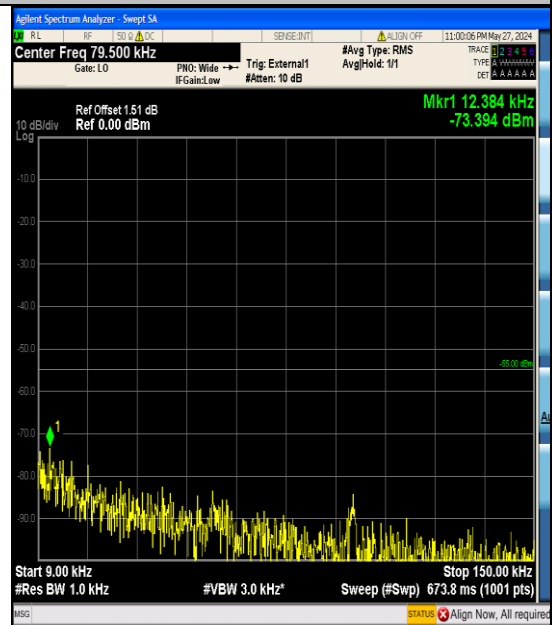

Band41_20MHz_16QAM_40590_100RB#0_30~1000_30~1000

Band41_20MHz_16QAM_40590_100RB#0_1000~20000_1000~20000

Band41_20MHz_16QAM_40590_100RB#0_20000~27000_20000~27000

Band41_20MHz_16QAM_41140_100RB#0_0.009~0.15_0.009~0.15

Appendix F: Frequency Stability

Test Result

Temperature										
Band	Bandwidth	Modulation	Channel	RB Configure	Voltage [Vdc]	Temperature (°C)	Deviation (Hz)	Deviation (ppm)	Limit (ppm)	Verdict
Band41 (2535-2655)	5MHz	QPSK	40065	25RB#0	NV	-30	-11.33	-0.004465	±2.5	PASS
Band41 (2535-2655)	5MHz	QPSK	40065	25RB#0	NV	-20	-18.67	-0.007358	±2.5	PASS
Band41 (2535-2655)	5MHz	QPSK	40065	25RB#0	NV	-10	-9.46	-0.003728	±2.5	PASS
Band41 (2535-2655)	5MHz	QPSK	40065	25RB#0	NV	0	-7.00	-0.002759	±2.5	PASS
Band41 (2535-2655)	5MHz	QPSK	40065	25RB#0	NV	10	-18.78	-0.007401	±2.5	PASS
Band41 (2535-2655)	5MHz	QPSK	40065	25RB#0	NV	20	-18.53	-0.007302	±2.5	PASS
Band41 (2535-2655)	5MHz	QPSK	40065	25RB#0	NV	30	-14.02	-0.005525	±2.5	PASS
Band41 (2535-2655)	5MHz	QPSK	40065	25RB#0	NV	40	-16.68	-0.006573	±2.5	PASS
Band41 (2535-2655)	5MHz	QPSK	40065	25RB#0	NV	50	-16.11	-0.006349	±2.5	PASS
Band41 (2535-2655)	5MHz	QPSK	40590	25RB#0	NV	-30	-6.79	-0.002622	±2.5	PASS
Band41 (2535-2655)	5MHz	QPSK	40590	25RB#0	NV	-20	12.76	0.004927	±2.5	PASS
Band41 (2535-2655)	5MHz	QPSK	40590	25RB#0	NV	-10	16.35	0.006313	±2.5	PASS