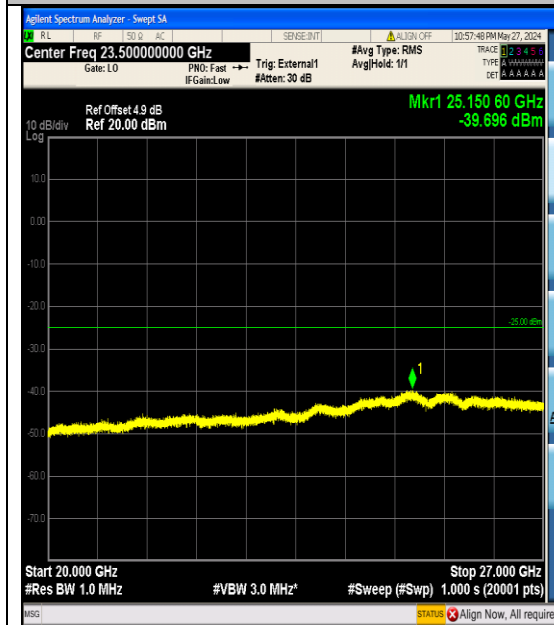

Band41_20MHz_16QAM_40590_100RB#0_30~1000_30~1000

Band41_20MHz_16QAM_40590_100RB#0_1000~20000_1000~20000

Band41_20MHz_16QAM_40590_100RB#0_20000~27000_20000~27000

Band41_20MHz_16QAM_41140_100RB#0_0.009~0.15_0.009~0.15

Appendix F: Frequency Stability

Test Result

Temperature										
Band	Bandwidth	Modulation	Channel	RB Configure	Voltage [Vdc]	Temperature (°C)	Deviation (Hz)	Deviation (ppm)	Limit (ppm)	Verdict
Band41 (2535-2655)	5MHz	QPSK	40065	25RB#0	NV	-30	-11.33	-0.004465	±2.5	PASS
Band41 (2535-2655)	5MHz	QPSK	40065	25RB#0	NV	-20	-18.67	-0.007358	±2.5	PASS
Band41 (2535-2655)	5MHz	QPSK	40065	25RB#0	NV	-10	-9.46	-0.003728	±2.5	PASS
Band41 (2535-2655)	5MHz	QPSK	40065	25RB#0	NV	0	-7.00	-0.002759	±2.5	PASS
Band41 (2535-2655)	5MHz	QPSK	40065	25RB#0	NV	10	-18.78	-0.007401	±2.5	PASS
Band41 (2535-2655)	5MHz	QPSK	40065	25RB#0	NV	20	-18.53	-0.007302	±2.5	PASS
Band41 (2535-2655)	5MHz	QPSK	40065	25RB#0	NV	30	-14.02	-0.005525	±2.5	PASS
Band41 (2535-2655)	5MHz	QPSK	40065	25RB#0	NV	40	-16.68	-0.006573	±2.5	PASS
Band41 (2535-2655)	5MHz	QPSK	40065	25RB#0	NV	50	-16.11	-0.006349	±2.5	PASS
Band41 (2535-2655)	5MHz	QPSK	40590	25RB#0	NV	-30	-6.79	-0.002622	±2.5	PASS
Band41 (2535-2655)	5MHz	QPSK	40590	25RB#0	NV	-20	12.76	0.004927	±2.5	PASS
Band41 (2535-2655)	5MHz	QPSK	40590	25RB#0	NV	-10	16.35	0.006313	±2.5	PASS