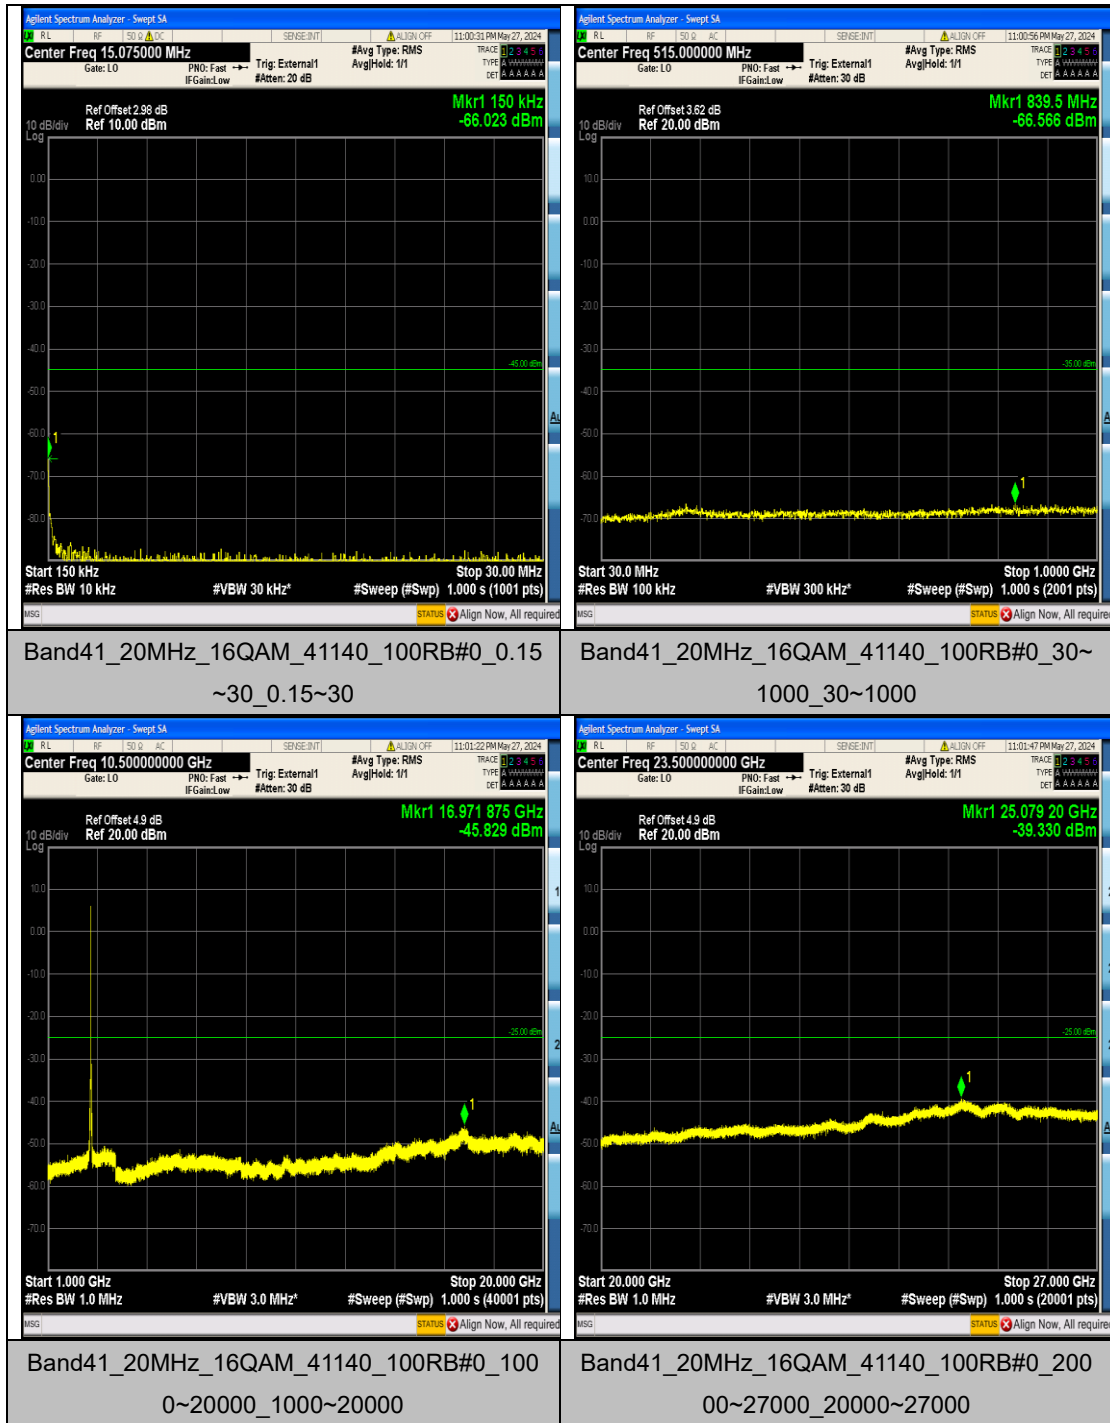

Band41_20MHz_16QAM_40590_100RB#0_30~1000_30~1000

Band41_20MHz_16QAM_40590_100RB#0_1000~20000_1000~20000

Band41_20MHz_16QAM_40590_100RB#0_20000~27000_20000~27000

Band41_20MHz_16QAM_41140_100RB#0_0.009~0.15_0.009~0.15

Appendix F: Frequency Stability

Test Result

Temperature										
Band	Bandwidth	Modulation	Channel	RB Configure	Voltage [Vdc]	Temperature (°C)	Deviation (Hz)	Deviation (ppm)	Limit (ppm)	Verdict
Band41 (2535-2655)	5MHz	QPSK	40065	25RB#0	NV	-30	-11.33	-0.004465	±2.5	PASS
Band41 (2535-2655)	5MHz	QPSK	40065	25RB#0	NV	-20	-18.67	-0.007358	±2.5	PASS
Band41 (2535-2655)	5MHz	QPSK	40065	25RB#0	NV	-10	-9.46	-0.003728	±2.5	PASS
Band41 (2535-2655)	5MHz	QPSK	40065	25RB#0	NV	0	-7.00	-0.002759	±2.5	PASS
Band41 (2535-2655)	5MHz	QPSK	40065	25RB#0	NV	10	-18.78	-0.007401	±2.5	PASS
Band41 (2535-2655)	5MHz	QPSK	40065	25RB#0	NV	20	-18.53	-0.007302	±2.5	PASS
Band41 (2535-2655)	5MHz	QPSK	40065	25RB#0	NV	30	-14.02	-0.005525	±2.5	PASS
Band41 (2535-2655)	5MHz	QPSK	40065	25RB#0	NV	40	-16.68	-0.006573	±2.5	PASS
Band41 (2535-2655)	5MHz	QPSK	40065	25RB#0	NV	50	-16.11	-0.006349	±2.5	PASS
Band41 (2535-2655)	5MHz	QPSK	40590	25RB#0	NV	-30	-6.79	-0.002622	±2.5	PASS
Band41 (2535-2655)	5MHz	QPSK	40590	25RB#0	NV	-20	12.76	0.004927	±2.5	PASS
Band41 (2535-2655)	5MHz	QPSK	40590	25RB#0	NV	-10	16.35	0.006313	±2.5	PASS