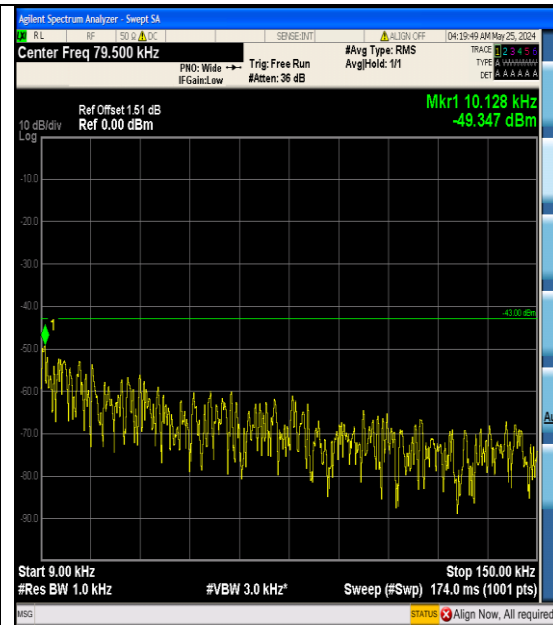

Band25_3MHz_16QAM_26365_15RB#0_3000~
20000_3000~20000

Band25_3MHz_16QAM_26675_15RB#0_0.009~
0.15_0.009~0.15

Band25_3MHz_16QAM_26675_15RB#0_0.15~3
0_0.15~30

Band25_3MHz_16QAM_26675_15RB#0_30~10
00_30~1000