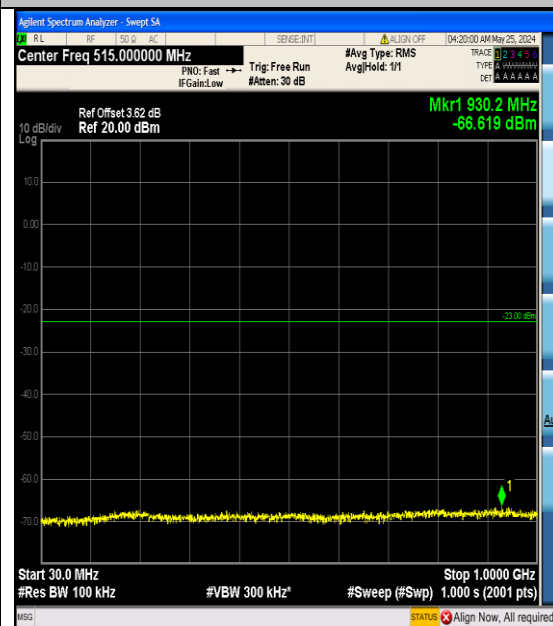

Band25_3MHz_16QAM_26365_15RB#0_3000~
20000_3000~20000

Band25_3MHz_16QAM_26675_15RB#0_0.009~
0.15_0.009~0.15

Band25_3MHz_16QAM_26675_15RB#0_0.15~3
0_0.15~30

Band25_3MHz_16QAM_26675_15RB#0_30~10
00_30~1000