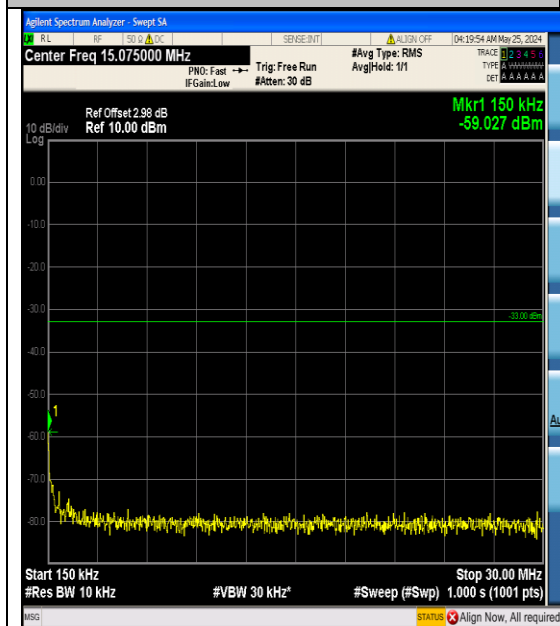

Band25_3MHz_16QAM_26365_15RB#0_3000~
20000_3000~20000

Band25_3MHz_16QAM_26675_15RB#0_0.009~
0.15_0.009~0.15

Band25_3MHz_16QAM_26675_15RB#0_0.15~3
0_0.15~30

Band25_3MHz_16QAM_26675_15RB#0_30~10
00_30~1000