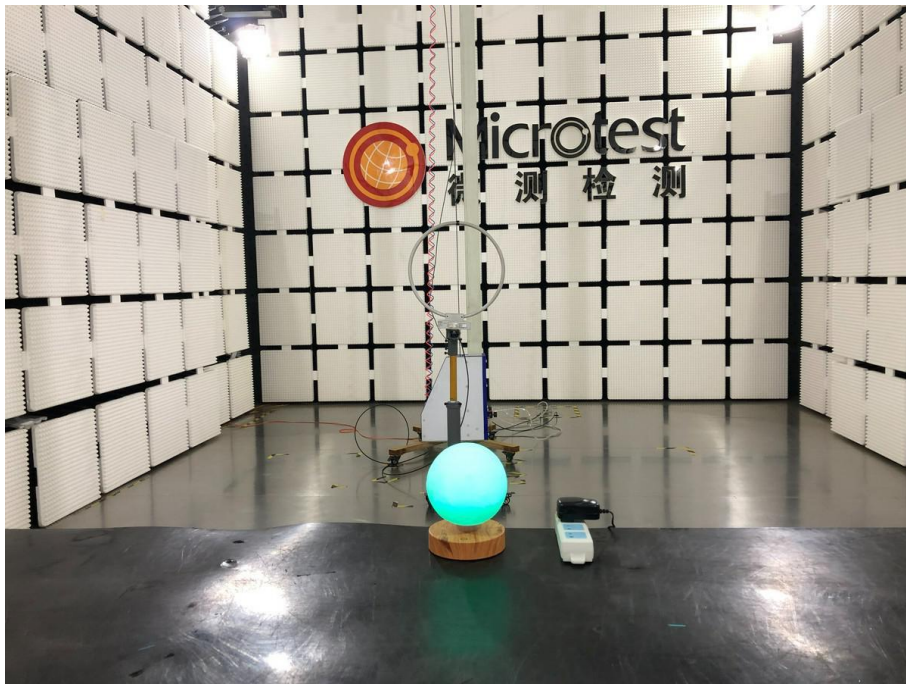

## Photographs of the test setup

**Model: VA1213**

Conducted Emissions on AC Power Line

Radiated Emissions (9kHz-30MHz)

MPE- VA1213

MPE- VA1213-1

MPE- VA1213-3