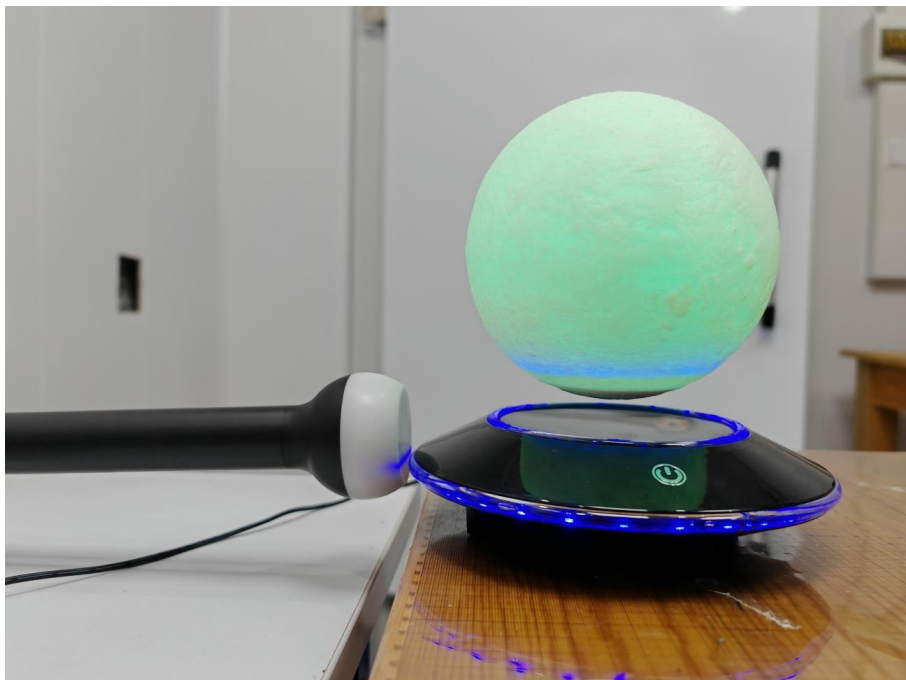

## Photographs of the test setup

**Model: VA1213**

Conducted Emissions on AC Power Line

Radiated Emissions (9kHz-30MHz)

MPE- VA1213

MPE- VA1213-1

MPE- VA1213-3