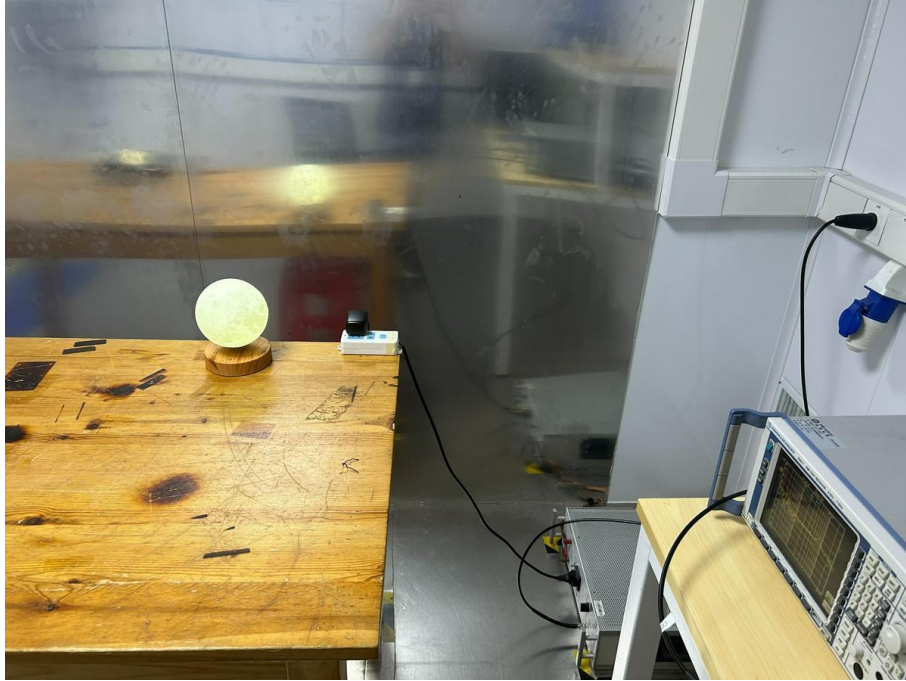

## Photographs of the test setup

**Model: VA1213**

Conducted Emissions on AC Power Line

Radiated Emissions (9kHz-30MHz)

MPE- VA1213

MPE- VA1213-1

MPE- VA1213-3