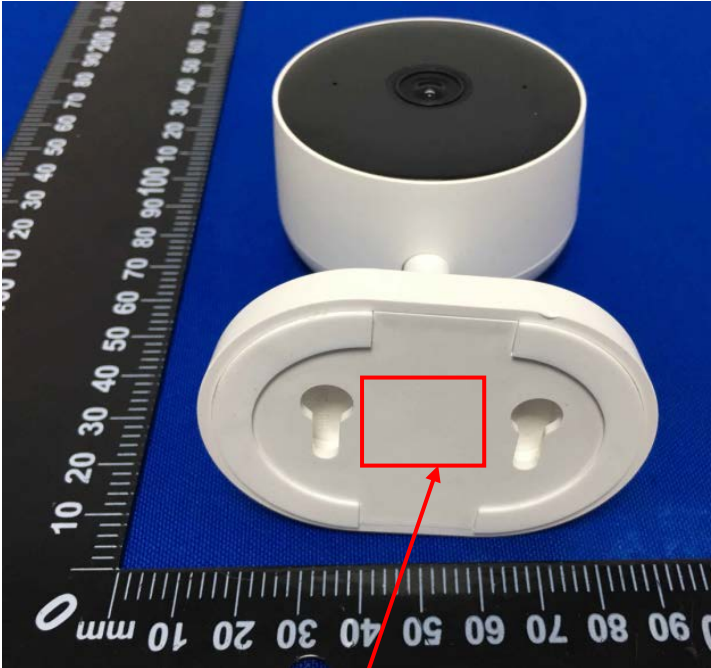

**Label Artwork and Location**

**Model: GRF-K100W**

**Label:**

**Size: L\*W= 20\*16mm**

**Location**