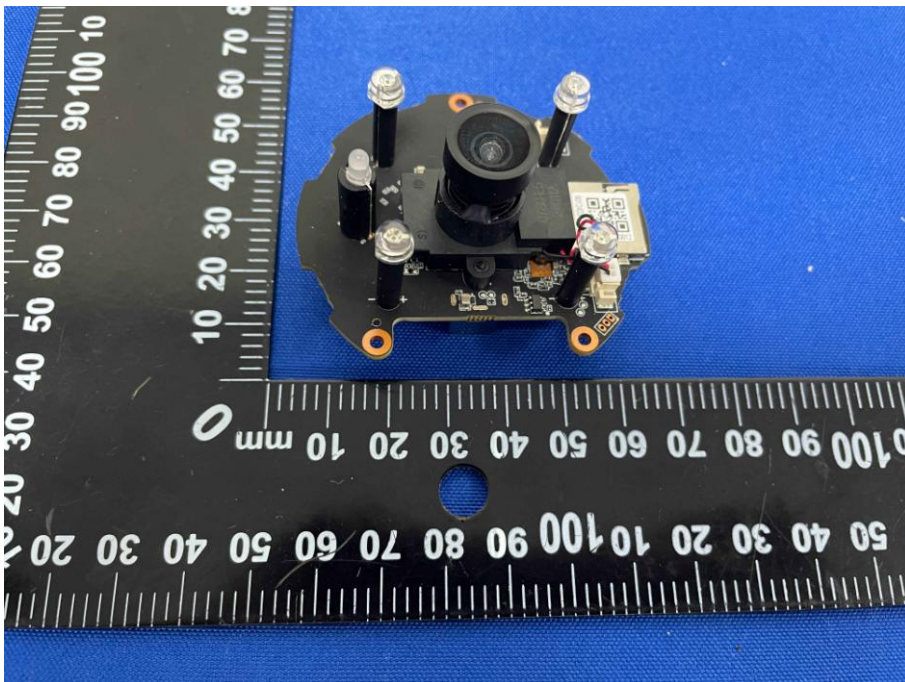

Appendix C: Photographs of EUT

Product: K100 Indoor Camera

Model: GRF-K100W

Internal Photos

Antenna