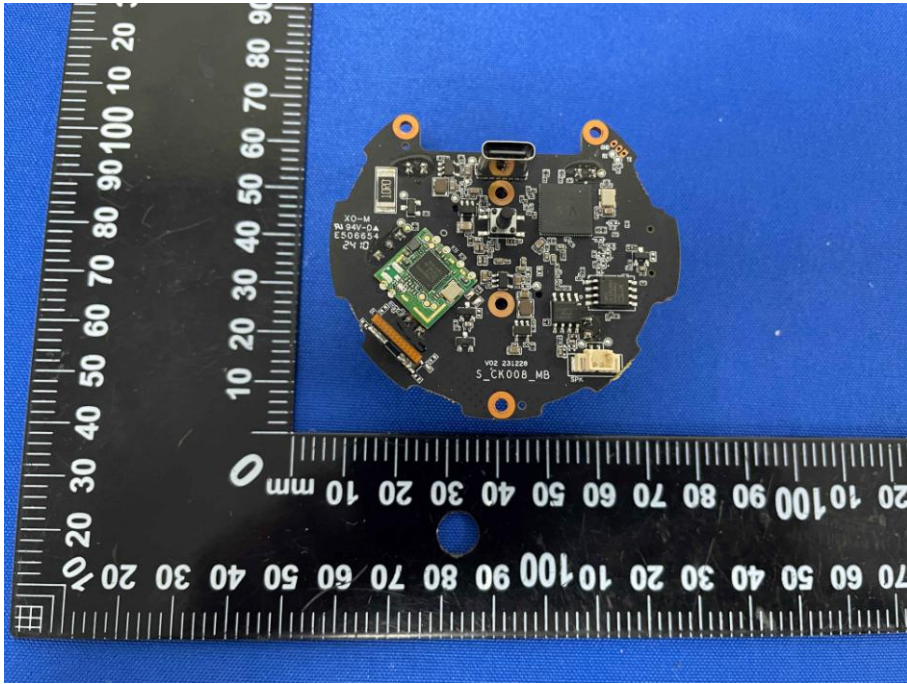

Appendix C: Photographs of EUT

Product: K100 Indoor Camera

Model: GRF-K100W

Internal Photos

Antenna