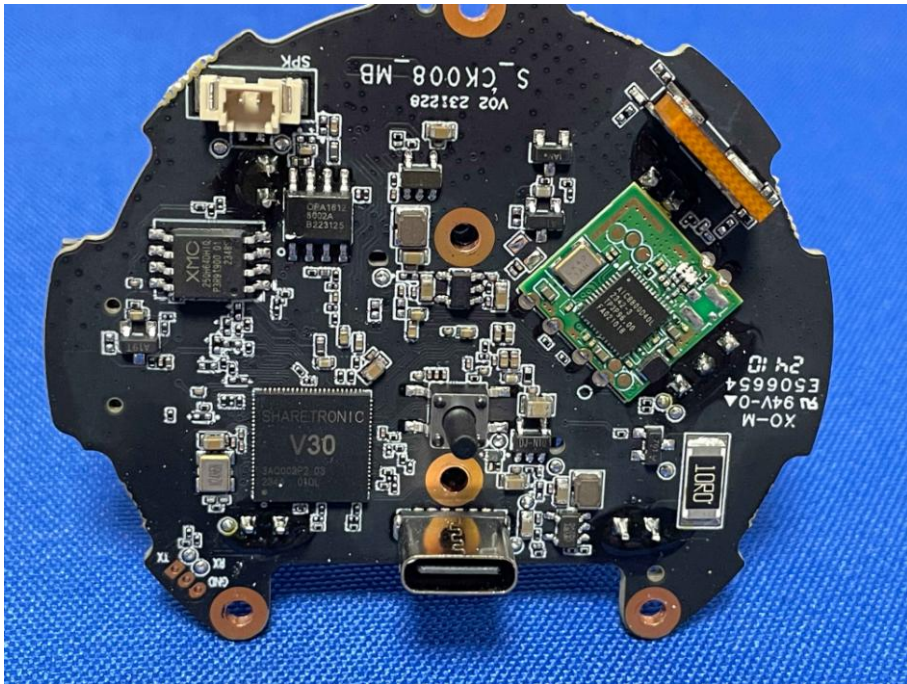

Appendix C: Photographs of EUT

Product: K100 Indoor Camera

Model: GRF-K100W

Internal Photos

Antenna