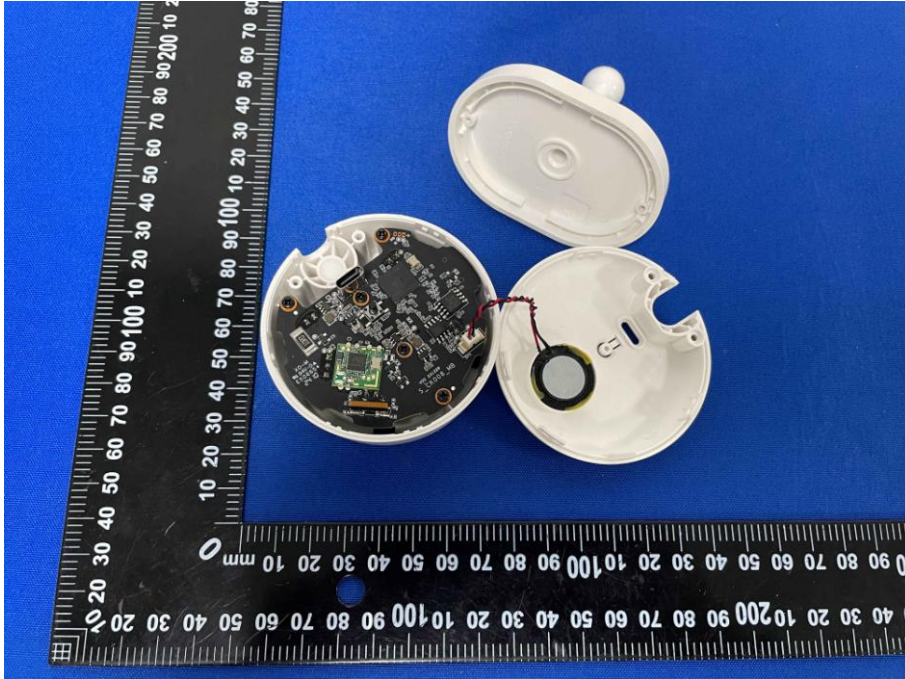

Appendix C: Photographs of EUT

Product: K100 Indoor Camera

Model: GRF-K100W

Internal Photos

Antenna