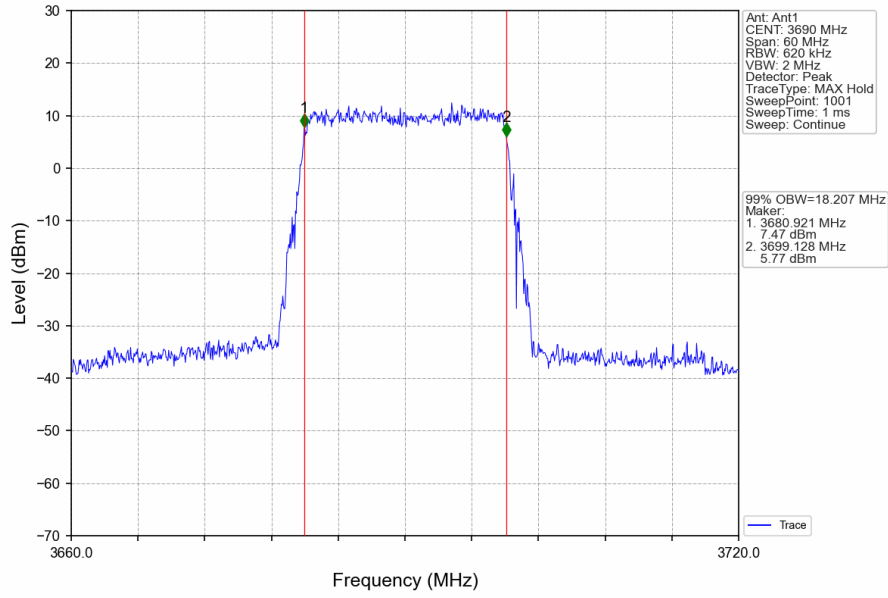

Band48_15MHz_16QAM_HCH_3692.5MHz_RB_75_0_NTNV

Band48_20MHz_QPSK_LCH_3560MHz_RB_100_0_NTNV

Band48_20MHz_QPSK_MCH_3625MHz_RB_100_0_NTNV

Band48_20MHz_QPSK_HCH_3690MHz_RB_100_0_NTNV

Band48_20MHz_16QAM_LCH_3560MHz_RB_100_0_NTNV

Band48_20MHz_16QAM_MCH_3625MHz_RB_100_0_NTNV

Band48_20MHz_16QAM_HCH_3690MHz_RB_100_0_NTNV

1.2 Band48_XDB

1.2.1 Test Result

Band: 48 / NTNV							
Bandwidth (MHz)	Modulation	Frequency (MHz)	RB Allocation		26dB Bandwidth (MHz)		Verdict
			Size	Offset	Result	Limit	
5	QPSK	3552.5	25	0	5.907	/	Pass
		3625	25	0	6.046	/	Pass
		3697.5	25	0	5.895	/	Pass
	16QAM	3552.5	25	0	5.981	/	Pass
		3625	25	0	5.763	/	Pass
		3697.5	25	0	5.971	/	Pass
10	QPSK	3555	50	0	11.598	/	Pass
		3625	50	0	11.097	/	Pass
		3695	50	0	11.187	/	Pass
	16QAM	3555	50	0	11.560	/	Pass
		3625	50	0	11.041	/	Pass
		3695	50	0	11.599	/	Pass
15	QPSK	3557.5	75	0	16.472	/	Pass
		3625	75	0	16.469	/	Pass
		3692.5	75	0	16.720	/	Pass
	16QAM	3557.5	75	0	16.677	/	Pass
		3625	75	0	16.235	/	Pass
		3692.5	75	0	16.554	/	Pass
20	QPSK	3560	100	0	20.885	/	Pass
		3625	100	0	20.712	/	Pass
		3690	100	0	20.655	/	Pass
	16QAM	3560	100	0	20.972	/	Pass
		3625	100	0	20.537	/	Pass
		3690	100	0	20.849	/	Pass