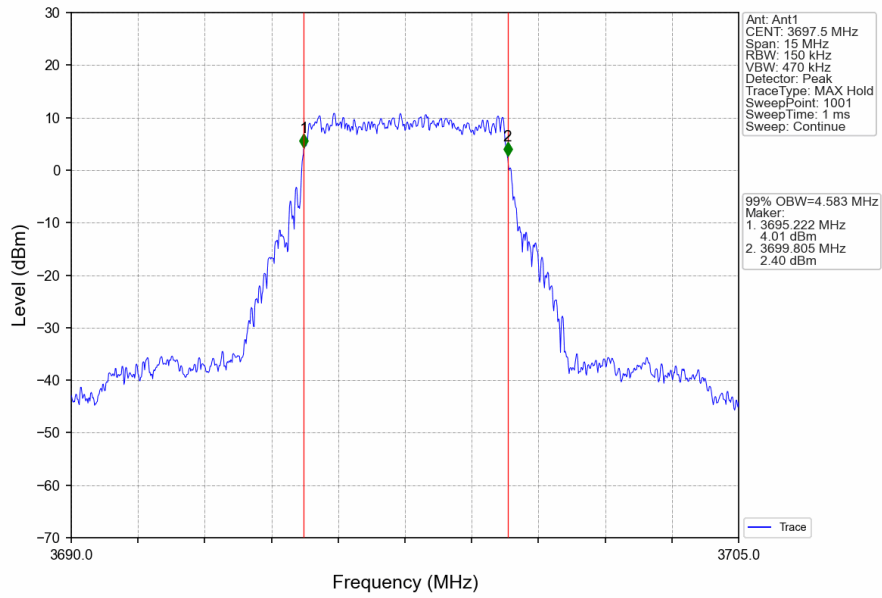

1. 99% & 26dB Bandwidth

1.1 Band48_OBW

1.1.1 Test Result

Band: 48 / NTNV							
Bandwidth (MHz)	Modulation	Frequency (MHz)	RB Allocation		99% Occupied Bandwidth (MHz)		Verdict
			Size	Offset	Result	Limit	
5	QPSK	3552.5	25	0	4.583	/	Pass
		3625	25	0	4.589	/	Pass
		3697.5	25	0	4.583	/	Pass
	16QAM	3552.5	25	0	4.638	/	Pass
		3625	25	0	4.588	/	Pass
		3697.5	25	0	4.608	/	Pass
10	QPSK	3555	50	0	9.155	/	Pass
		3625	50	0	9.054	/	Pass
		3695	50	0	9.084	/	Pass
	16QAM	3555	50	0	9.126	/	Pass
		3625	50	0	9.080	/	Pass
		3695	50	0	9.125	/	Pass
15	QPSK	3557.5	75	0	13.721	/	Pass
		3625	75	0	13.680	/	Pass
		3692.5	75	0	13.643	/	Pass
	16QAM	3557.5	75	0	13.805	/	Pass
		3625	75	0	13.625	/	Pass
		3692.5	75	0	13.630	/	Pass
20	QPSK	3560	100	0	18.313	/	Pass
		3625	100	0	18.122	/	Pass
		3690	100	0	18.207	/	Pass
	16QAM	3560	100	0	18.260	/	Pass
		3625	100	0	18.135	/	Pass
		3690	100	0	18.132	/	Pass

1.1.2 Test Graph

Band48_5MHz_QPSK_HCH_3697.5MHz_RB_25_0_NTNV

Band48_5MHz_16QAM_LCH_3552.5MHz_RB_25_0_NTNV

Band48_5MHz_16QAM_MCH_3625MHz_RB_25_0_NTNV

Band48_5MHz_16QAM_HCH_3697.5MHz_RB_25_0_NTNV

Band48_10MHz_QPSK_LCH_3555MHz_RB_50_0_NTNV