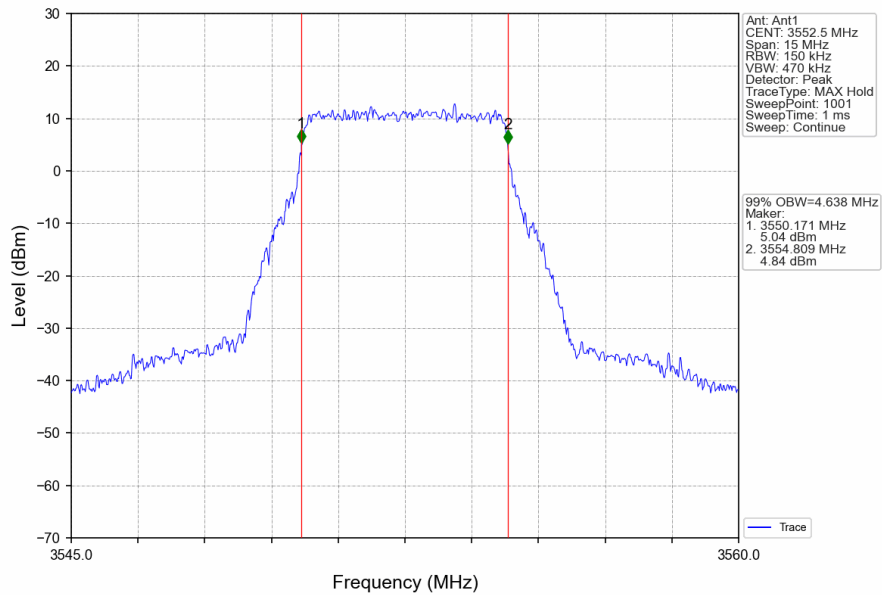

1. 99% & 26dB Bandwidth

1.1 Band48_OBW

1.1.1 Test Result

Band: 48 / NTNV							
Bandwidth (MHz)	Modulation	Frequency (MHz)	RB Allocation		99% Occupied Bandwidth (MHz)		Verdict
			Size	Offset	Result	Limit	
5	QPSK	3552.5	25	0	4.583	/	Pass
		3625	25	0	4.589	/	Pass
		3697.5	25	0	4.583	/	Pass
	16QAM	3552.5	25	0	4.638	/	Pass
		3625	25	0	4.588	/	Pass
		3697.5	25	0	4.608	/	Pass
10	QPSK	3555	50	0	9.155	/	Pass
		3625	50	0	9.054	/	Pass
		3695	50	0	9.084	/	Pass
	16QAM	3555	50	0	9.126	/	Pass
		3625	50	0	9.080	/	Pass
		3695	50	0	9.125	/	Pass
15	QPSK	3557.5	75	0	13.721	/	Pass
		3625	75	0	13.680	/	Pass
		3692.5	75	0	13.643	/	Pass
	16QAM	3557.5	75	0	13.805	/	Pass
		3625	75	0	13.625	/	Pass
		3692.5	75	0	13.630	/	Pass
20	QPSK	3560	100	0	18.313	/	Pass
		3625	100	0	18.122	/	Pass
		3690	100	0	18.207	/	Pass
	16QAM	3560	100	0	18.260	/	Pass
		3625	100	0	18.135	/	Pass
		3690	100	0	18.132	/	Pass

1.1.2 Test Graph

Band48_5MHz_QPSK_HCH_3697.5MHz_RB_25_0_NTNV

Band48_5MHz_16QAM_LCH_3552.5MHz_RB_25_0_NTNV

Band48_5MHz_16QAM_MCH_3625MHz_RB_25_0_NTNV

Band48_5MHz_16QAM_HCH_3697.5MHz_RB_25_0_NTNV

Band48_10MHz_QPSK_LCH_3555MHz_RB_50_0_NTNV