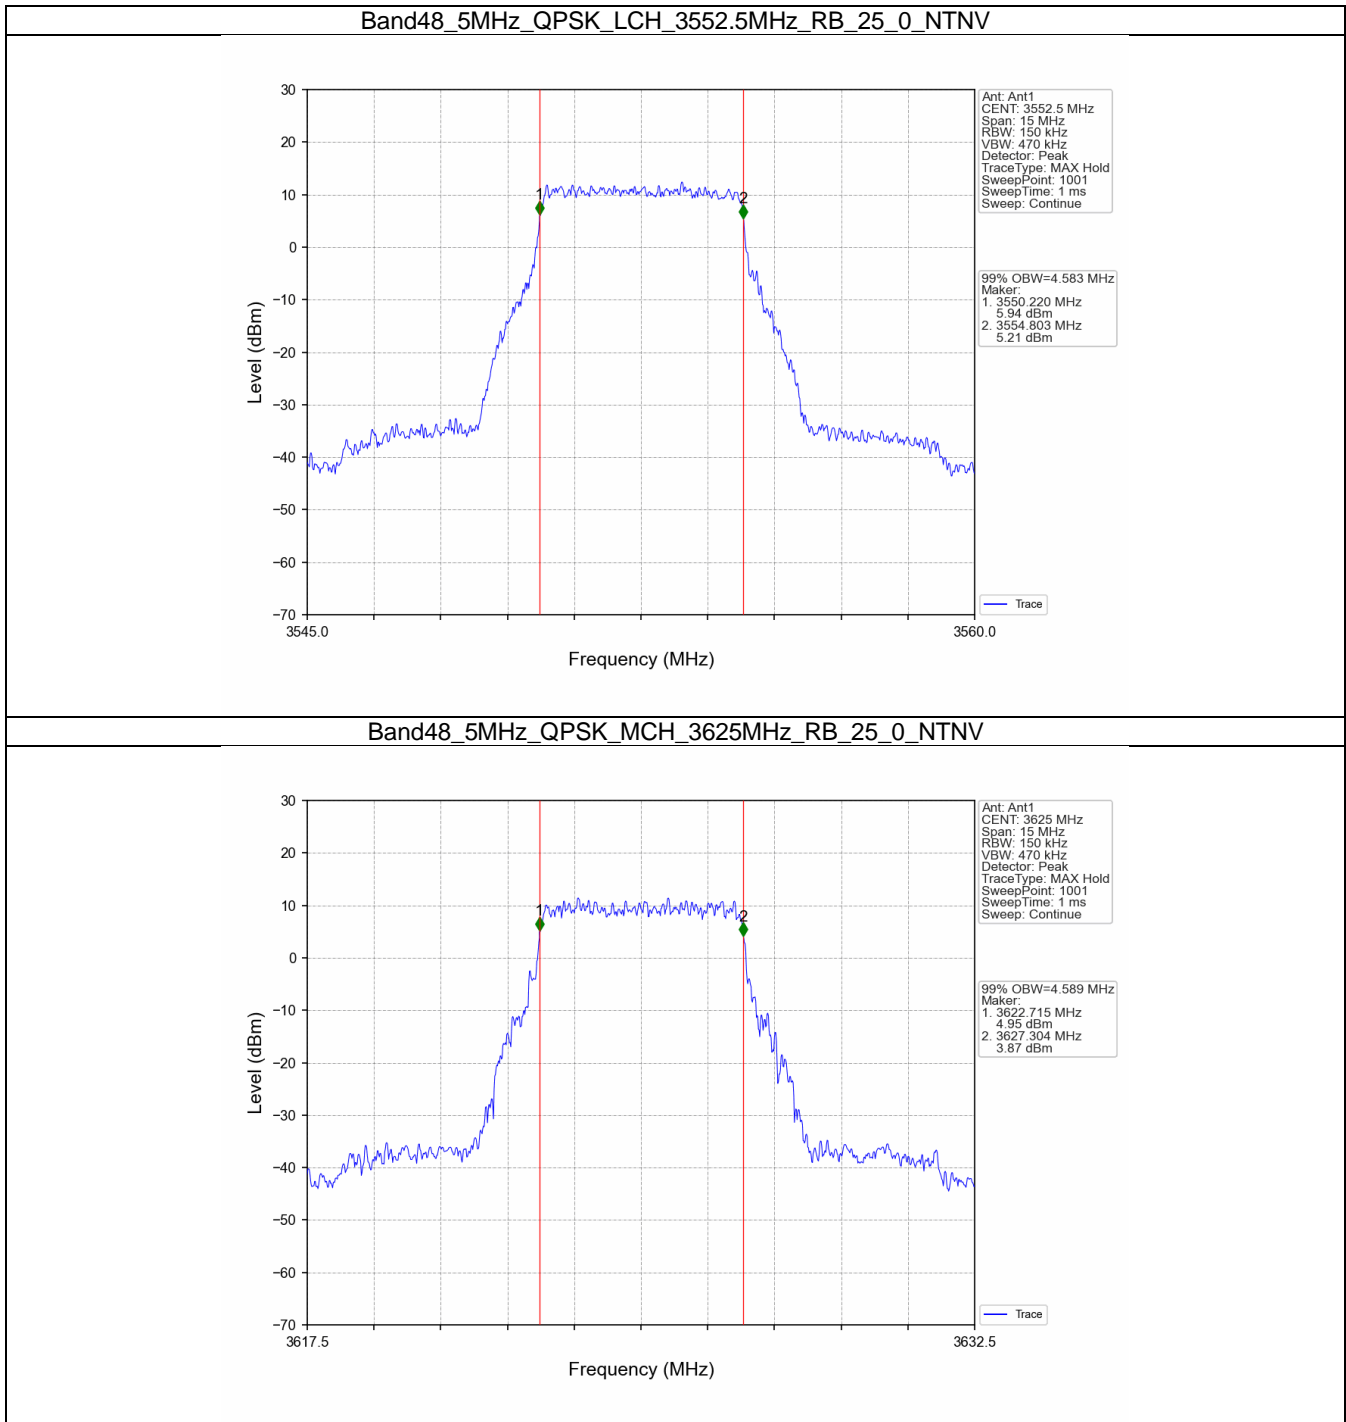

1. 99% & 26dB Bandwidth

1.1 Band48_OBW

1.1.1 Test Result

Band: 48 / NTNV							
Bandwidth (MHz)	Modulation	Frequency (MHz)	RB Allocation		99% Occupied Bandwidth (MHz)		Verdict
			Size	Offset	Result	Limit	
5	QPSK	3552.5	25	0	4.583	/	Pass
		3625	25	0	4.589	/	Pass
		3697.5	25	0	4.583	/	Pass
	16QAM	3552.5	25	0	4.638	/	Pass
		3625	25	0	4.588	/	Pass
		3697.5	25	0	4.608	/	Pass
10	QPSK	3555	50	0	9.155	/	Pass
		3625	50	0	9.054	/	Pass
		3695	50	0	9.084	/	Pass
	16QAM	3555	50	0	9.126	/	Pass
		3625	50	0	9.080	/	Pass
		3695	50	0	9.125	/	Pass
15	QPSK	3557.5	75	0	13.721	/	Pass
		3625	75	0	13.680	/	Pass
		3692.5	75	0	13.643	/	Pass
	16QAM	3557.5	75	0	13.805	/	Pass
		3625	75	0	13.625	/	Pass
		3692.5	75	0	13.630	/	Pass
20	QPSK	3560	100	0	18.313	/	Pass
		3625	100	0	18.122	/	Pass
		3690	100	0	18.207	/	Pass
	16QAM	3560	100	0	18.260	/	Pass
		3625	100	0	18.135	/	Pass
		3690	100	0	18.132	/	Pass

1.1.2 Test Graph

Band48_5MHz_QPSK_HCH_3697.5MHz_RB_25_0_NTNV

Band48_5MHz_16QAM_LCH_3552.5MHz_RB_25_0_NTNV

Band48_5MHz_16QAM_MCH_3625MHz_RB_25_0_NTNV

Band48_5MHz_16QAM_HCH_3697.5MHz_RB_25_0_NTNV

Band48_10MHz_QPSK_LCH_3555MHz_RB_50_0_NTNV