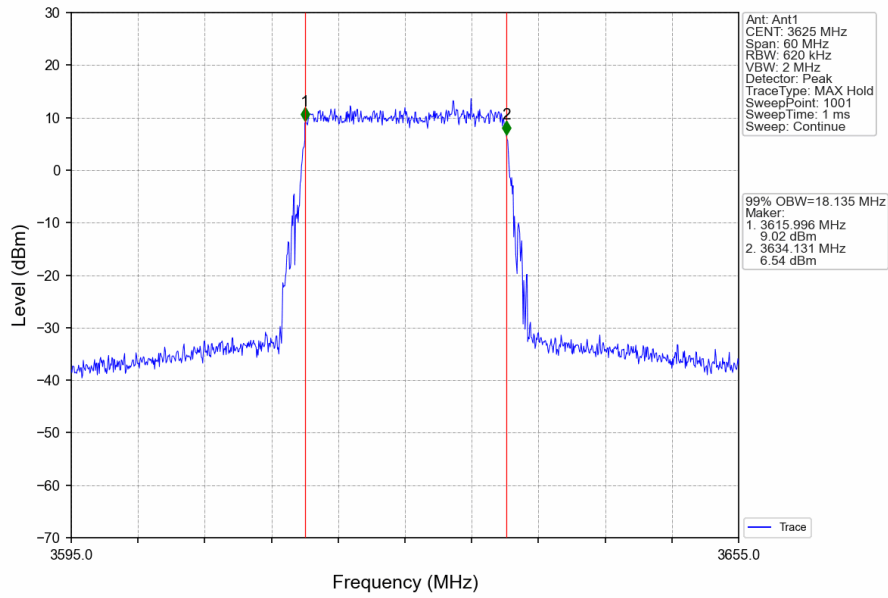

Band48_15MHz_16QAM_HCH_3692.5MHz_RB_75_0_NTNV

Band48_20MHz_QPSK_LCH_3560MHz_RB_100_0_NTNV

Band48_20MHz_QPSK_MCH_3625MHz_RB_100_0_NTNV

Band48_20MHz_QPSK_HCH_3690MHz_RB_100_0_NTNV

Band48_20MHz_16QAM_LCH_3560MHz_RB_100_0_NTNV

Band48_20MHz_16QAM_MCH_3625MHz_RB_100_0_NTNV

Band48_20MHz_16QAM_HCH_3690MHz_RB_100_0_NTNV

1.2 Band48_XDB

1.2.1 Test Result

Band: 48 / NTNV							
Bandwidth (MHz)	Modulation	Frequency (MHz)	RB Allocation		26dB Bandwidth (MHz)		Verdict
			Size	Offset	Result	Limit	
5	QPSK	3552.5	25	0	5.907	/	Pass
		3625	25	0	6.046	/	Pass
		3697.5	25	0	5.895	/	Pass
	16QAM	3552.5	25	0	5.981	/	Pass
		3625	25	0	5.763	/	Pass
		3697.5	25	0	5.971	/	Pass
10	QPSK	3555	50	0	11.598	/	Pass
		3625	50	0	11.097	/	Pass
		3695	50	0	11.187	/	Pass
	16QAM	3555	50	0	11.560	/	Pass
		3625	50	0	11.041	/	Pass
		3695	50	0	11.599	/	Pass
15	QPSK	3557.5	75	0	16.472	/	Pass
		3625	75	0	16.469	/	Pass
		3692.5	75	0	16.720	/	Pass
	16QAM	3557.5	75	0	16.677	/	Pass
		3625	75	0	16.235	/	Pass
		3692.5	75	0	16.554	/	Pass
20	QPSK	3560	100	0	20.885	/	Pass
		3625	100	0	20.712	/	Pass
		3690	100	0	20.655	/	Pass
	16QAM	3560	100	0	20.972	/	Pass
		3625	100	0	20.537	/	Pass
		3690	100	0	20.849	/	Pass