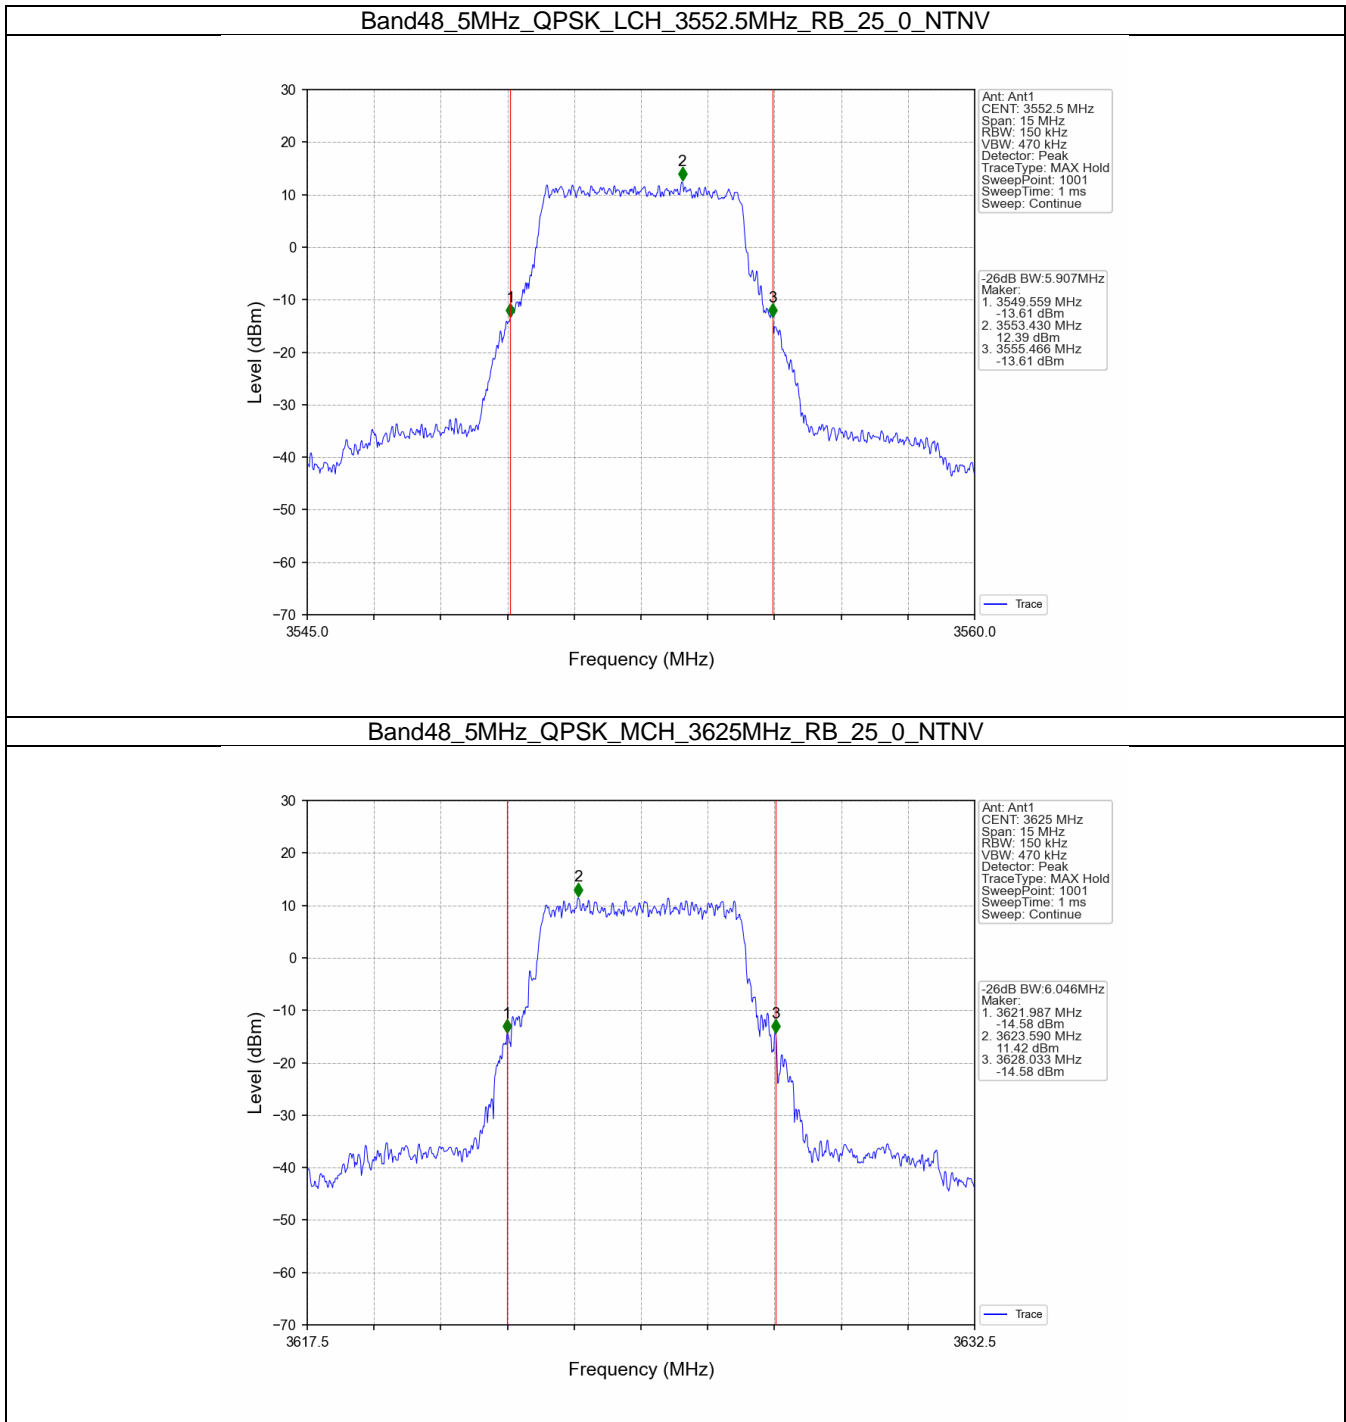

Band48_20MHz_16QAM_MCH_3625MHz_RB_100_0_NTNV

Band48_20MHz_16QAM_HCH_3690MHz_RB_100_0_NTNV

1.2 Band48_XDB

1.2.1 Test Result

Band: 48 / NTNV							
Bandwidth (MHz)	Modulation	Frequency (MHz)	RB Allocation		26dB Bandwidth (MHz)		Verdict
			Size	Offset	Result	Limit	
5	QPSK	3552.5	25	0	5.907	/	Pass
		3625	25	0	6.046	/	Pass
		3697.5	25	0	5.895	/	Pass
	16QAM	3552.5	25	0	5.981	/	Pass
		3625	25	0	5.763	/	Pass
		3697.5	25	0	5.971	/	Pass
10	QPSK	3555	50	0	11.598	/	Pass
		3625	50	0	11.097	/	Pass
		3695	50	0	11.187	/	Pass
	16QAM	3555	50	0	11.560	/	Pass
		3625	50	0	11.041	/	Pass
		3695	50	0	11.599	/	Pass
15	QPSK	3557.5	75	0	16.472	/	Pass
		3625	75	0	16.469	/	Pass
		3692.5	75	0	16.720	/	Pass
	16QAM	3557.5	75	0	16.677	/	Pass
		3625	75	0	16.235	/	Pass
		3692.5	75	0	16.554	/	Pass
20	QPSK	3560	100	0	20.885	/	Pass
		3625	100	0	20.712	/	Pass
		3690	100	0	20.655	/	Pass
	16QAM	3560	100	0	20.972	/	Pass
		3625	100	0	20.537	/	Pass
		3690	100	0	20.849	/	Pass

1.2.2 Test Graph

Band48_5MHz_QPSK_HCH_3697.5MHz_RB_25_0_NTNV

Band48_5MHz_16QAM_LCH_3552.5MHz_RB_25_0_NTNV

Band48_5MHz_16QAM_MCH_3625MHz_RB_25_0_NTNV

Band48_5MHz_16QAM_HCH_3697.5MHz_RB_25_0_NTNV

Band48_10MHz_QPSK_LCH_3555MHz_RB_50_0_NTNV