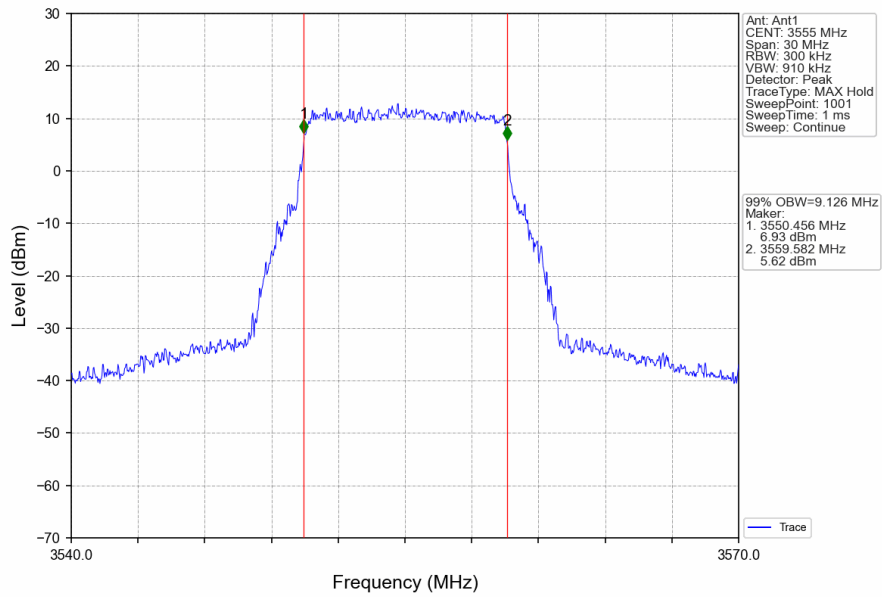

Band48_10MHz_16QAM_LCH_3555MHz_RB_50_0_NTNV