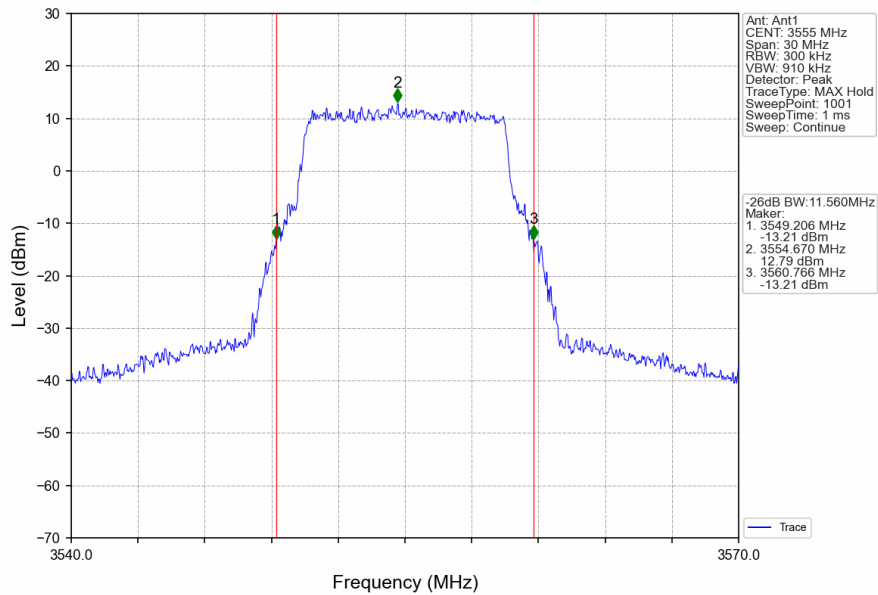

Band48_10MHz_16QAM_LCH_3555MHz_RB_50_0_NTNV