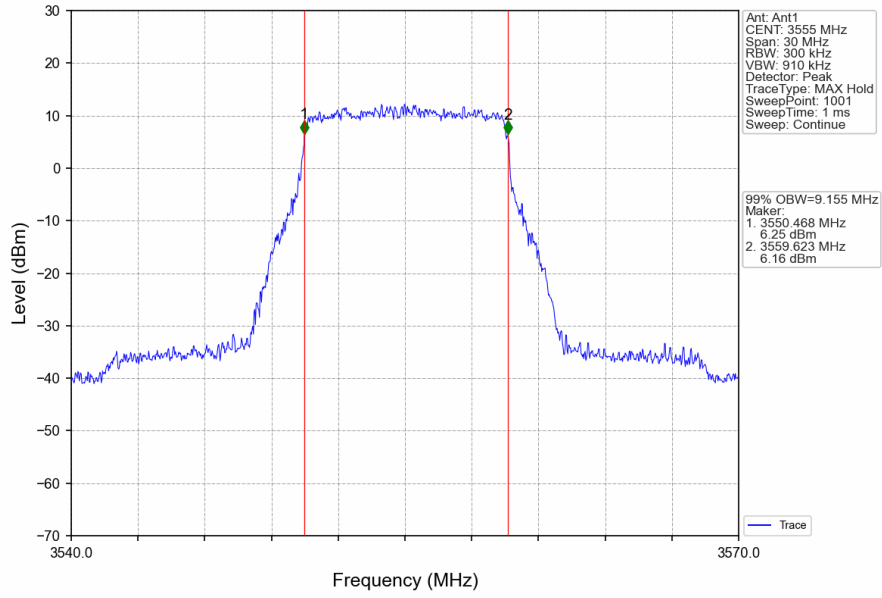

1.1.2 Test Graph

Band48_5MHz_QPSK_HCH_3697.5MHz_RB_25_0_NTNV

Band48_5MHz_16QAM_LCH_3552.5MHz_RB_25_0_NTNV

Band48_5MHz_16QAM_MCH_3625MHz_RB_25_0_NTNV

Band48_5MHz_16QAM_HCH_3697.5MHz_RB_25_0_NTNV

Band48_10MHz_QPSK_LCH_3555MHz_RB_50_0_NTNV