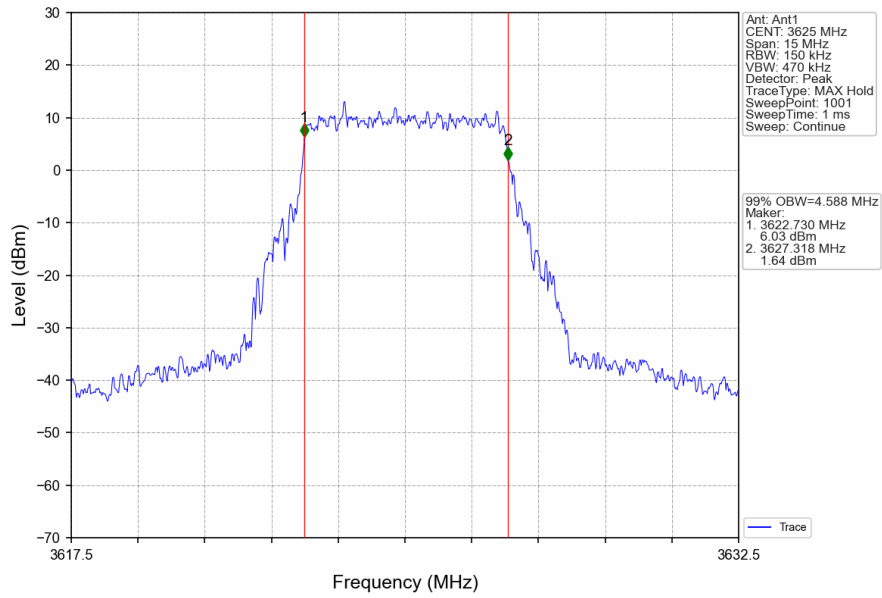

1. 99% & 26dB Bandwidth

1.1 Band48_OBW

1.1.1 Test Result

Band: 48 / NTNV							
Bandwidth (MHz)	Modulation	Frequency (MHz)	RB Allocation		99% Occupied Bandwidth (MHz)		Verdict
			Size	Offset	Result	Limit	
5	QPSK	3552.5	25	0	4.583	/	Pass
		3625	25	0	4.589	/	Pass
		3697.5	25	0	4.583	/	Pass
	16QAM	3552.5	25	0	4.638	/	Pass
		3625	25	0	4.588	/	Pass
		3697.5	25	0	4.608	/	Pass
10	QPSK	3555	50	0	9.155	/	Pass
		3625	50	0	9.054	/	Pass
		3695	50	0	9.084	/	Pass
	16QAM	3555	50	0	9.126	/	Pass
		3625	50	0	9.080	/	Pass
		3695	50	0	9.125	/	Pass
15	QPSK	3557.5	75	0	13.721	/	Pass
		3625	75	0	13.680	/	Pass
		3692.5	75	0	13.643	/	Pass
	16QAM	3557.5	75	0	13.805	/	Pass
		3625	75	0	13.625	/	Pass
		3692.5	75	0	13.630	/	Pass
20	QPSK	3560	100	0	18.313	/	Pass
		3625	100	0	18.122	/	Pass
		3690	100	0	18.207	/	Pass
	16QAM	3560	100	0	18.260	/	Pass
		3625	100	0	18.135	/	Pass
		3690	100	0	18.132	/	Pass

1.1.2 Test Graph

Band48_5MHz_QPSK_HCH_3697.5MHz_RB_25_0_NTNV

Band48_5MHz_16QAM_LCH_3552.5MHz_RB_25_0_NTNV

Band48_5MHz_16QAM_MCH_3625MHz_RB_25_0_NTNV

Band48_5MHz_16QAM_HCH_3697.5MHz_RB_25_0_NTNV

Band48_10MHz_QPSK_LCH_3555MHz_RB_50_0_NTNV