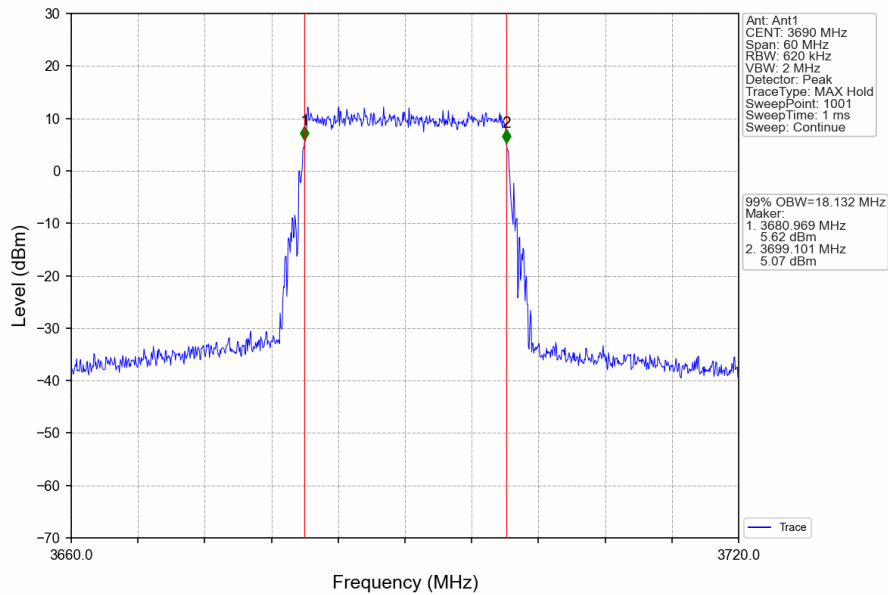

Band48_15MHz_16QAM_HCH_3692.5MHz_RB_75_0_NTNV

Band48_20MHz_QPSK_LCH_3560MHz_RB_100_0_NTNV

Band48_20MHz_QPSK_MCH_3625MHz_RB_100_0_NTNV

Band48_20MHz_QPSK_HCH_3690MHz_RB_100_0_NTNV

Band48_20MHz_16QAM_LCH_3560MHz_RB_100_0_NTNV

Band48_20MHz_16QAM_MCH_3625MHz_RB_100_0_NTNV

Band48_20MHz_16QAM_HCH_3690MHz_RB_100_0_NTNV

1.2 Band48_XDB

1.2.1 Test Result

Band: 48 / NTNV							
Bandwidth (MHz)	Modulation	Frequency (MHz)	RB Allocation		26dB Bandwidth (MHz)		Verdict
			Size	Offset	Result	Limit	
5	QPSK	3552.5	25	0	5.907	/	Pass
		3625	25	0	6.046	/	Pass
		3697.5	25	0	5.895	/	Pass
	16QAM	3552.5	25	0	5.981	/	Pass
		3625	25	0	5.763	/	Pass
		3697.5	25	0	5.971	/	Pass
10	QPSK	3555	50	0	11.598	/	Pass
		3625	50	0	11.097	/	Pass
		3695	50	0	11.187	/	Pass
	16QAM	3555	50	0	11.560	/	Pass
		3625	50	0	11.041	/	Pass
		3695	50	0	11.599	/	Pass
15	QPSK	3557.5	75	0	16.472	/	Pass
		3625	75	0	16.469	/	Pass
		3692.5	75	0	16.720	/	Pass
	16QAM	3557.5	75	0	16.677	/	Pass
		3625	75	0	16.235	/	Pass
		3692.5	75	0	16.554	/	Pass
20	QPSK	3560	100	0	20.885	/	Pass
		3625	100	0	20.712	/	Pass
		3690	100	0	20.655	/	Pass
	16QAM	3560	100	0	20.972	/	Pass
		3625	100	0	20.537	/	Pass
		3690	100	0	20.849	/	Pass