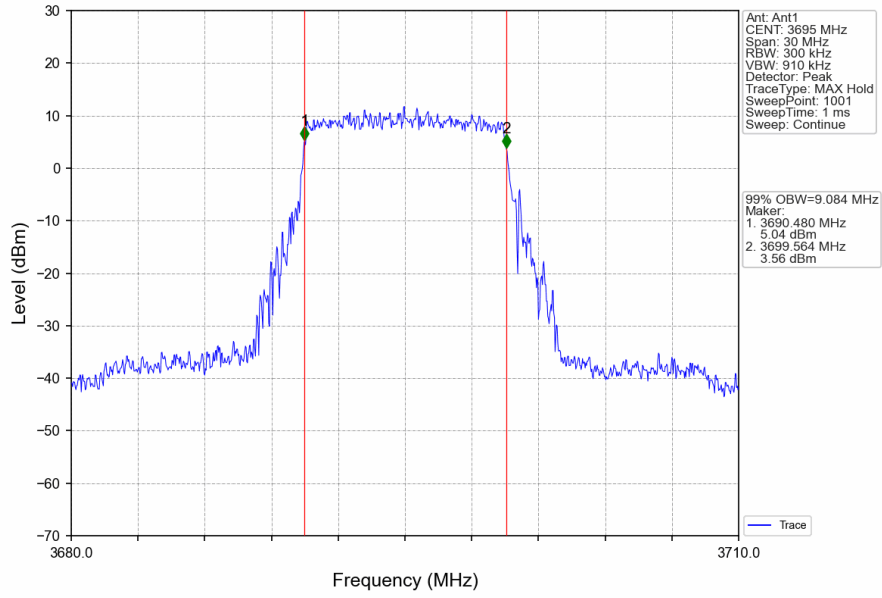

Band48_10MHz_QPSK_HCH_3695MHz_RB_50_0_NTNV