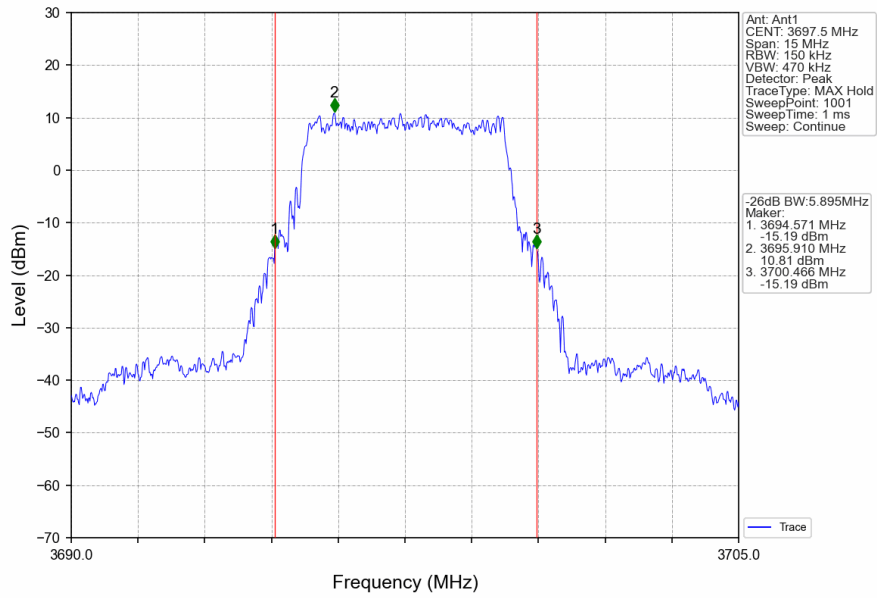

Band48_20MHz_16QAM_MCH_3625MHz_RB_100_0_NTNV

Band48_20MHz_16QAM_HCH_3690MHz_RB_100_0_NTNV

1.2 Band48_XDB

1.2.1 Test Result

Band: 48 / NTNV							
Bandwidth (MHz)	Modulation	Frequency (MHz)	RB Allocation		26dB Bandwidth (MHz)		Verdict
			Size	Offset	Result	Limit	
5	QPSK	3552.5	25	0	5.907	/	Pass
		3625	25	0	6.046	/	Pass
		3697.5	25	0	5.895	/	Pass
	16QAM	3552.5	25	0	5.981	/	Pass
		3625	25	0	5.763	/	Pass
		3697.5	25	0	5.971	/	Pass
10	QPSK	3555	50	0	11.598	/	Pass
		3625	50	0	11.097	/	Pass
		3695	50	0	11.187	/	Pass
	16QAM	3555	50	0	11.560	/	Pass
		3625	50	0	11.041	/	Pass
		3695	50	0	11.599	/	Pass
15	QPSK	3557.5	75	0	16.472	/	Pass
		3625	75	0	16.469	/	Pass
		3692.5	75	0	16.720	/	Pass
	16QAM	3557.5	75	0	16.677	/	Pass
		3625	75	0	16.235	/	Pass
		3692.5	75	0	16.554	/	Pass
20	QPSK	3560	100	0	20.885	/	Pass
		3625	100	0	20.712	/	Pass
		3690	100	0	20.655	/	Pass
	16QAM	3560	100	0	20.972	/	Pass
		3625	100	0	20.537	/	Pass
		3690	100	0	20.849	/	Pass

1.2.2 Test Graph

Band48_5MHz_QPSK_HCH_3697.5MHz_RB_25_0_NTNV

Band48_5MHz_16QAM_LCH_3552.5MHz_RB_25_0_NTNV

Band48_5MHz_16QAM_MCH_3625MHz_RB_25_0_NTNV

Band48_5MHz_16QAM_HCH_3697.5MHz_RB_25_0_NTNV

Band48_10MHz_QPSK_LCH_3555MHz_RB_50_0_NTNV