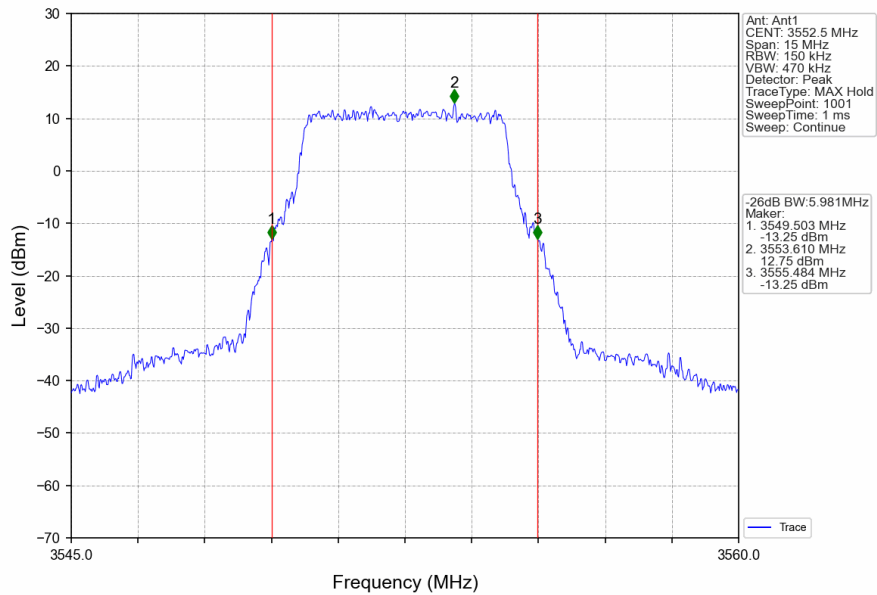

Band48_20MHz_16QAM_MCH_3625MHz_RB_100_0_NTNV

Band48_20MHz_16QAM_HCH_3690MHz_RB_100_0_NTNV

1.2 Band48_XDB

1.2.1 Test Result

Band: 48 / NTNV							
Bandwidth (MHz)	Modulation	Frequency (MHz)	RB Allocation		26dB Bandwidth (MHz)		Verdict
			Size	Offset	Result	Limit	
5	QPSK	3552.5	25	0	5.907	/	Pass
		3625	25	0	6.046	/	Pass
		3697.5	25	0	5.895	/	Pass
	16QAM	3552.5	25	0	5.981	/	Pass
		3625	25	0	5.763	/	Pass
		3697.5	25	0	5.971	/	Pass
10	QPSK	3555	50	0	11.598	/	Pass
		3625	50	0	11.097	/	Pass
		3695	50	0	11.187	/	Pass
	16QAM	3555	50	0	11.560	/	Pass
		3625	50	0	11.041	/	Pass
		3695	50	0	11.599	/	Pass
15	QPSK	3557.5	75	0	16.472	/	Pass
		3625	75	0	16.469	/	Pass
		3692.5	75	0	16.720	/	Pass
	16QAM	3557.5	75	0	16.677	/	Pass
		3625	75	0	16.235	/	Pass
		3692.5	75	0	16.554	/	Pass
20	QPSK	3560	100	0	20.885	/	Pass
		3625	100	0	20.712	/	Pass
		3690	100	0	20.655	/	Pass
	16QAM	3560	100	0	20.972	/	Pass
		3625	100	0	20.537	/	Pass
		3690	100	0	20.849	/	Pass

1.2.2 Test Graph

Band48_5MHz_QPSK_HCH_3697.5MHz_RB_25_0_NTNV

Band48_5MHz_16QAM_LCH_3552.5MHz_RB_25_0_NTNV

Band48_5MHz_16QAM_MCH_3625MHz_RB_25_0_NTNV

Band48_5MHz_16QAM_HCH_3697.5MHz_RB_25_0_NTNV

Band48_10MHz_QPSK_LCH_3555MHz_RB_50_0_NTNV