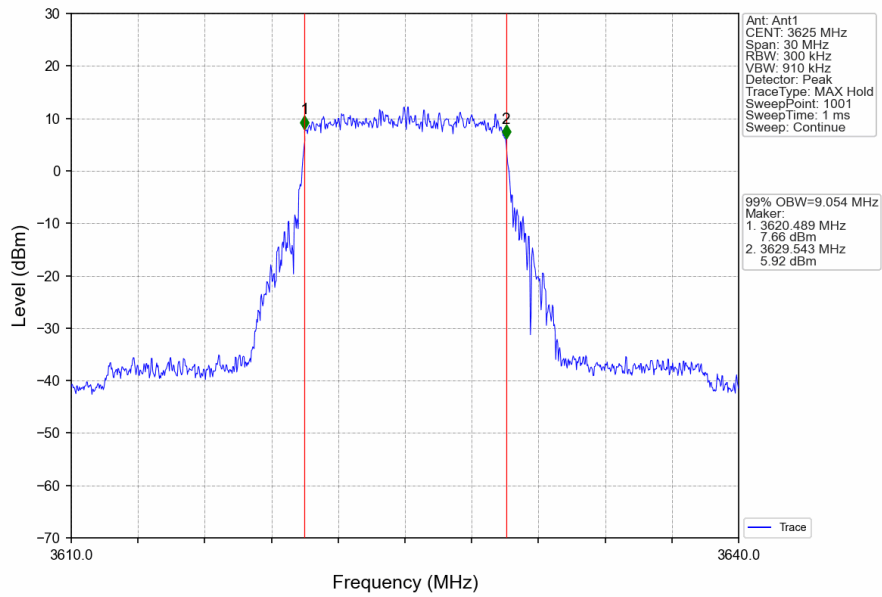

Band48_10MHz_QPSK_MCH_3625MHz_RB_50_0_NTNV