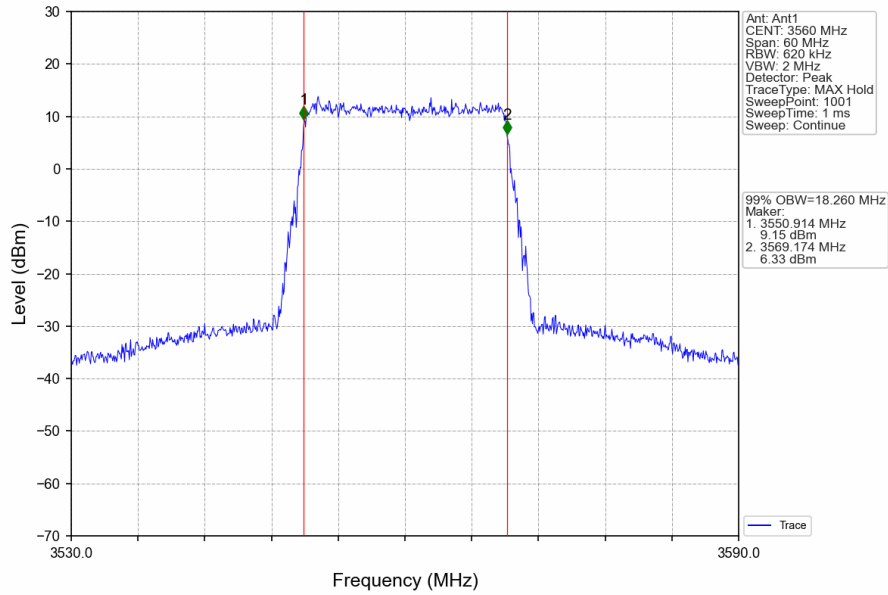

Band48_15MHz_16QAM_HCH_3692.5MHz_RB_75_0_NTNV

Band48_20MHz_QPSK_LCH_3560MHz_RB_100_0_NTNV

Band48_20MHz_QPSK_MCH_3625MHz_RB_100_0_NTNV

Band48_20MHz_QPSK_HCH_3690MHz_RB_100_0_NTNV

Band48_20MHz_16QAM_LCH_3560MHz_RB_100_0_NTNV

Band48_20MHz_16QAM_MCH_3625MHz_RB_100_0_NTNV

Band48_20MHz_16QAM_HCH_3690MHz_RB_100_0_NTNV

1.2 Band48_XDB

1.2.1 Test Result

Band: 48 / NTNV							
Bandwidth (MHz)	Modulation	Frequency (MHz)	RB Allocation		26dB Bandwidth (MHz)		Verdict
			Size	Offset	Result	Limit	
5	QPSK	3552.5	25	0	5.907	/	Pass
		3625	25	0	6.046	/	Pass
		3697.5	25	0	5.895	/	Pass
	16QAM	3552.5	25	0	5.981	/	Pass
		3625	25	0	5.763	/	Pass
		3697.5	25	0	5.971	/	Pass
10	QPSK	3555	50	0	11.598	/	Pass
		3625	50	0	11.097	/	Pass
		3695	50	0	11.187	/	Pass
	16QAM	3555	50	0	11.560	/	Pass
		3625	50	0	11.041	/	Pass
		3695	50	0	11.599	/	Pass
15	QPSK	3557.5	75	0	16.472	/	Pass
		3625	75	0	16.469	/	Pass
		3692.5	75	0	16.720	/	Pass
	16QAM	3557.5	75	0	16.677	/	Pass
		3625	75	0	16.235	/	Pass
		3692.5	75	0	16.554	/	Pass
20	QPSK	3560	100	0	20.885	/	Pass
		3625	100	0	20.712	/	Pass
		3690	100	0	20.655	/	Pass
	16QAM	3560	100	0	20.972	/	Pass
		3625	100	0	20.537	/	Pass
		3690	100	0	20.849	/	Pass