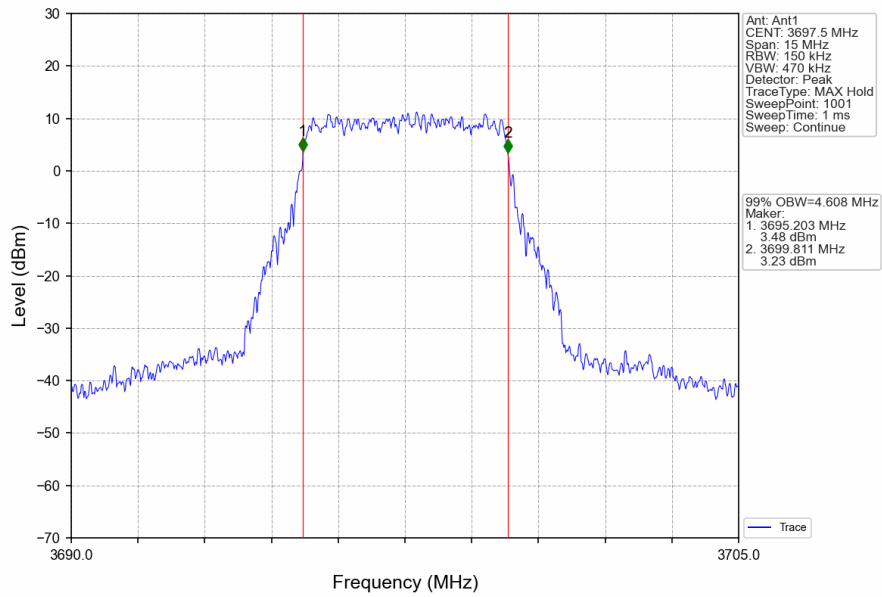

1.1.2 Test Graph

Band48_5MHz_QPSK_HCH_3697.5MHz_RB_25_0_NTNV

Band48_5MHz_16QAM_LCH_3552.5MHz_RB_25_0_NTNV

Band48_5MHz_16QAM_MCH_3625MHz_RB_25_0_NTNV

Band48_5MHz_16QAM_HCH_3697.5MHz_RB_25_0_NTNV

Band48_10MHz_QPSK_LCH_3555MHz_RB_50_0_NTNV