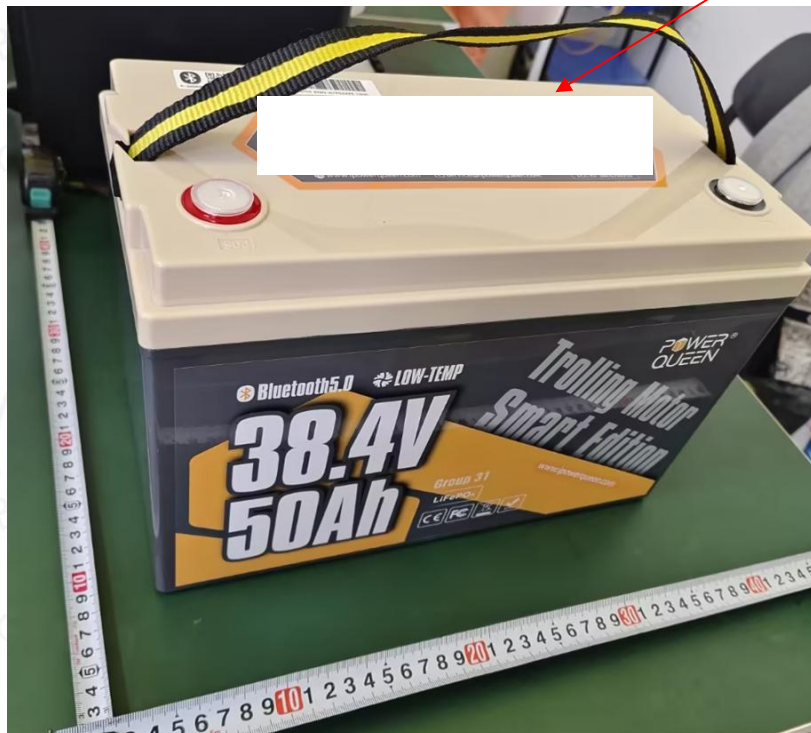

LABEL AND LOCATION

POWER QUEEN® 38.4V 50Ah Smart Edition | Trolling Motor (1920Wh)

Download Power Queen APP

Download on the App Store

GET IT ON Google Play

Nominal Voltage	38.4V
Rated Capacity	50Ah
Rated Energy	1920Wh
Charging Voltage	43.2V±0.6V
Max Continuous Charge/Discharge Current	50A
Max. Continuous Output Power	1920W

www.ipowerqueen.com   service@ipowerqueen.com   FCC ID: 2BE5J36V50

← → 🔍 📏 🌐 📄 ⏴ ⏵