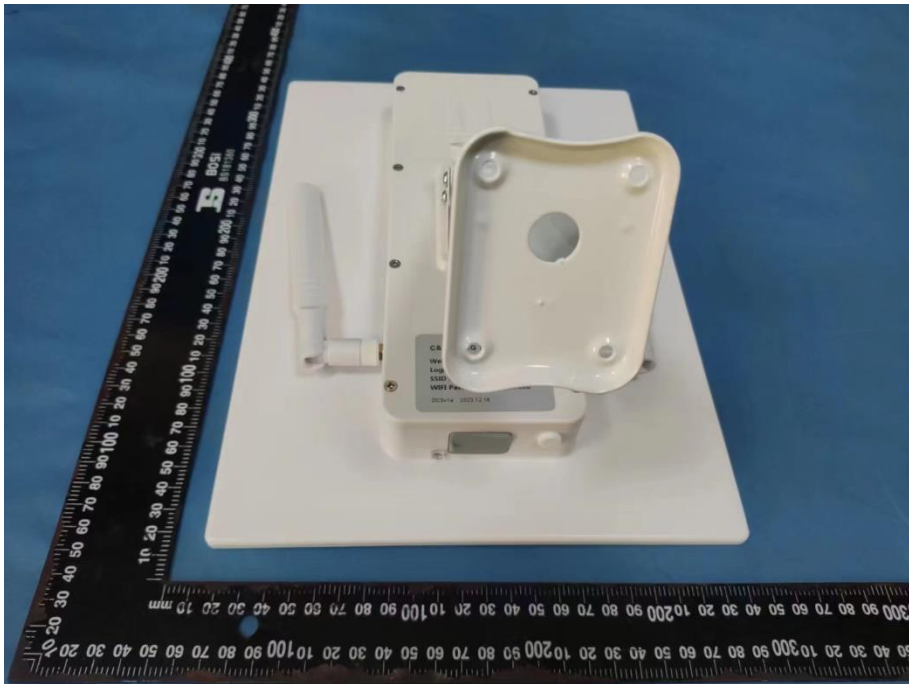

Product Name: 4G&WIFI Solar Router

Test Model No.: W3

Ext Photos

-----END-----