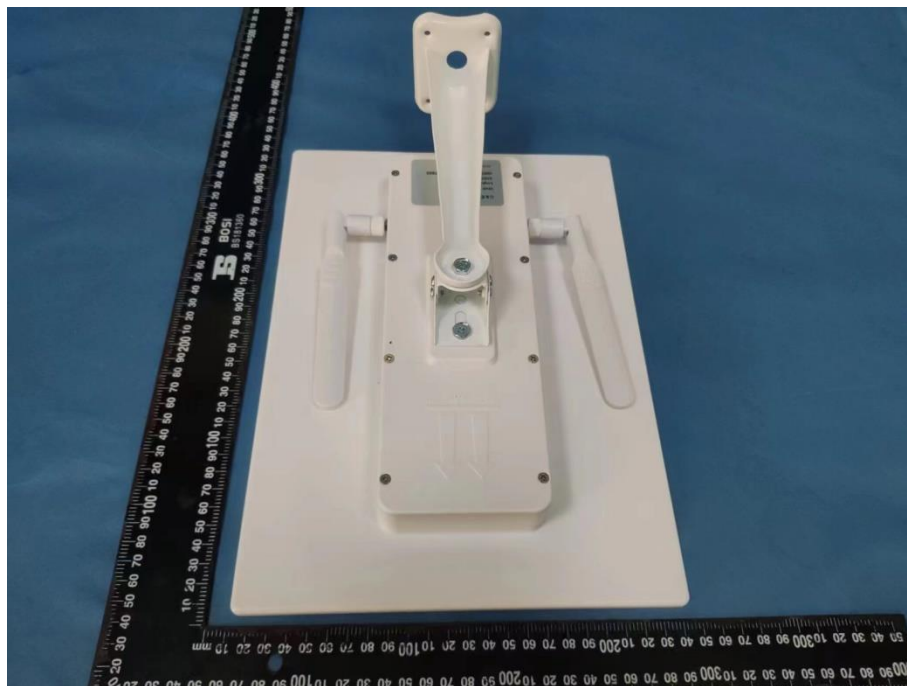

Product Name: 4G&WIFI Solar Router

Test Model No.: W3

Ext Photos

-----END-----