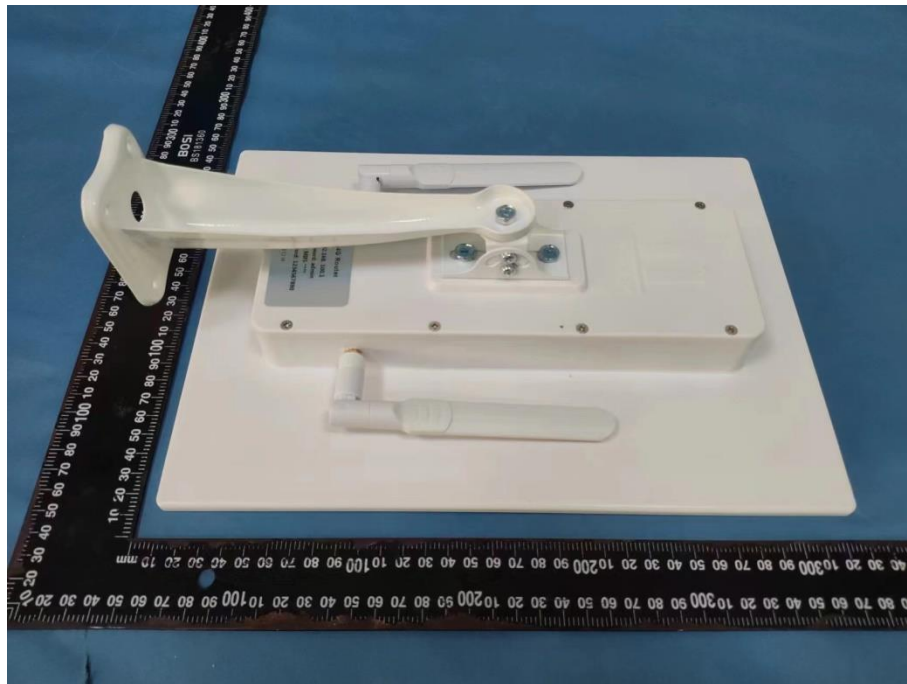

Product Name: 4G&WIFI Solar Router

Test Model No.: W3

Ext Photos

-----END-----