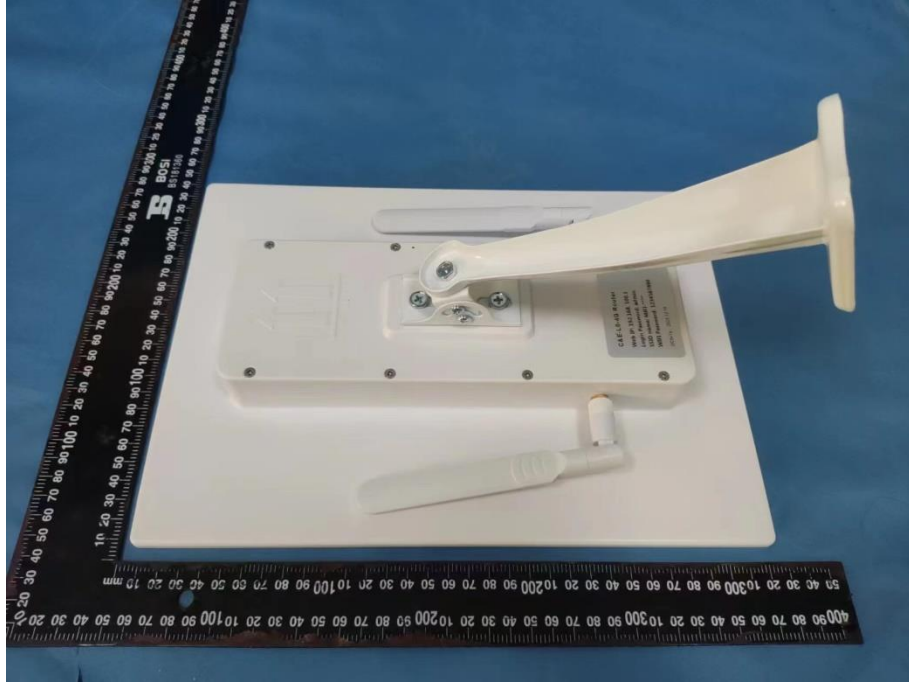

Product Name: 4G&WIFI Solar Router

Test Model No.: W3

Ext Photos

-----END-----