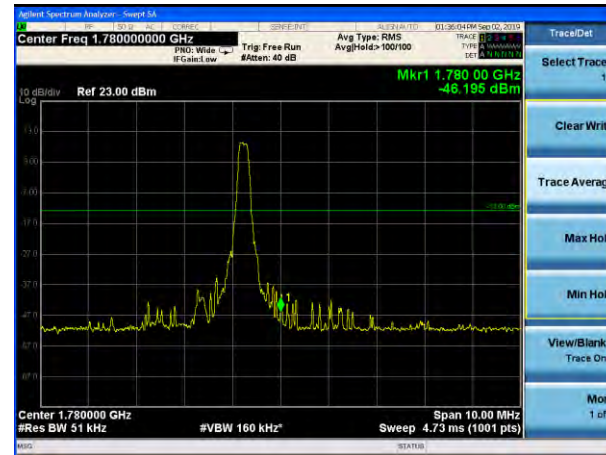

### LTE Band 66 QPSK 3MHz CH-High, 1 RB

LTE Band 66 QPSK 3MHz CH-Low, 100%RB

LTE Band 66 QPSK 3MHz CH-High, 100%RB

LTE Band 66 QPSK 5MHz CH-Low, 1 RB

LTE Band 66 QPSK 5MHz CH-High, 1 RB

LTE Band 66 QPSK 5MHz CH-Low, 100%RB

LTE Band 66 QPSK 5MHz CH-High, 100%RB

### LTE Band 66 QPSK 10MHz CH-Low, 1 RB

### LTE Band 66 QPSK 10MHz CH-High, 1 RB