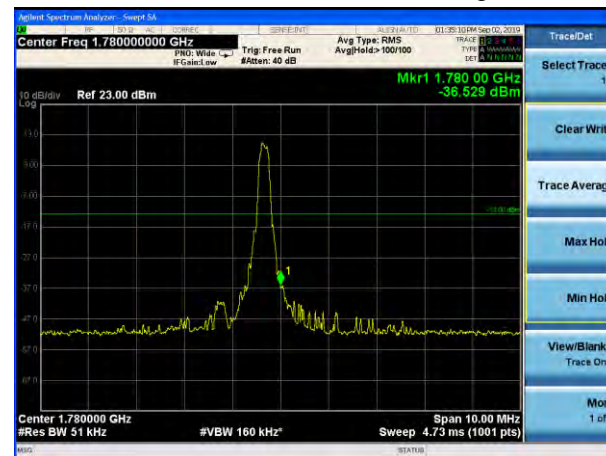

LTE Band 66 16QAM 5MHz CH-High, 1 RB