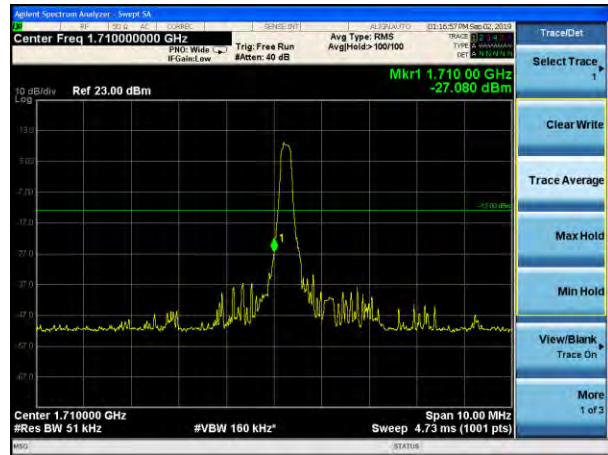

LTE Band 13 16QAM 5MHz CH-Low, 1 RB (763MHz ~775MHz)

LTE Band 13 16QAM 5MHz CH-Low, 1 RB (793MHz ~805MHz)

LTE Band 13 16QAM 5MHz CH-Low, 100%RB (763MHz ~775MHz)

LTE Band 13 16QAM 5MHz CH-Low, 100%RB (793MHz ~805MHz)

LTE Band 13 16QAM 10MHz CH-Low, 1 RB (763MHz ~775MHz)

LTE Band 13 16QAM 10MHz CH-Low, 1 RB (793MHz ~805MHz)

LTE Band 13 16QAM 10MHz CH-Low, 100%RB (763MHz ~775MHz)

LTE Band 13 16QAM 10MHz CH-Low, 100%RB (793MHz ~805MHz)

### LTE Band 66 QPSK 1.4MHz CH-Low, 1 RB

### LTE Band 66 QPSK 1.4MHz CH-High, 1 RB