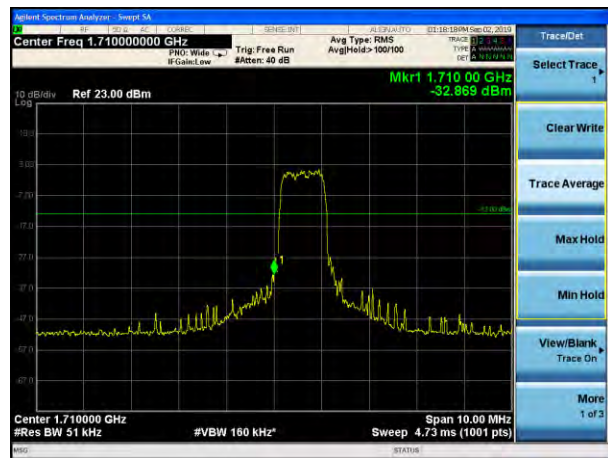

### LTE Band 66 QPSK 15MHz CH-Low, 1 RB

### LTE Band 66 QPSK 15MHz CH-High, 1 RB

LTE Band 66 16QAM 1.4MHz CH-Low, 1 RB

LTE Band 66 16QAM 1.4MHz CH-High, 1 RB

LTE Band 66 16QAM 1.4MHz CH-Low, 100%RB

LTE Band 66 16QAM 1.4MHz CH-High, 100%

LTE Band 66 16QAM 3MHz CH-Low, 1 RB

LTE Band 66 16QAM 3MHz CH-High, 1 RB