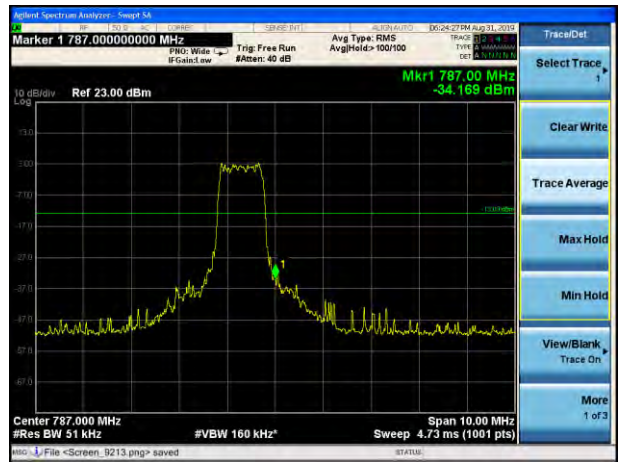

LTE Band 13 16QAM 5MHz CH-Low, 100%RB

LTE Band 13 16QAM 5MHz CH- High, 100%RB

LTE Band 13 16QAM 10MHz CH-Low, 1 RB

LTE Band 13 16QAM 10MHz CH-High, 1 RB

LTE Band 13 16QAM 10MHz CH-Low, 100%RB

LTE Band 13 16QAM 10MHz CH- High, 100%RB

LTE Band 13 QPSK 5MHz CH-Low, 1 RB  
(763MHz ~775MHz)

LTE Band 13 QPSK 5MHz CH-Low, 1 RB  
(793MHz ~805MHz)

LTE Band 13 QPSK 5MHz CH-Low, 100%RB  
(763MHz ~775MHz)

LTE Band 13 QPSK 5MHz CH-Low, 100%RB  
(793MHz ~805MHz)