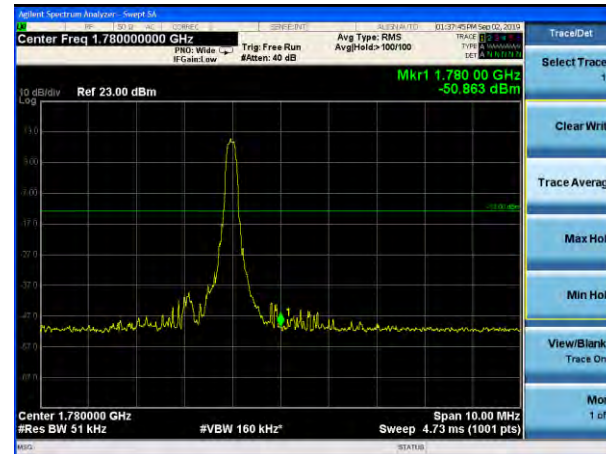

LTE Band 66 16QAM 15MHz CH-High, 100%RB

LTE Band 66 16QAM 15MHz CH-High, 1 RB