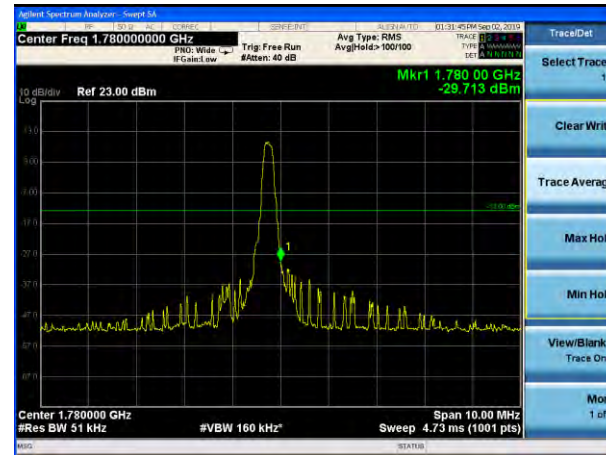

### LTE Band 66 QPSK 10MHz CH-High, 100%RB

### LTE Band 66 QPSK 15MHz CH-Low, 1 RB

### LTE Band 66 QPSK 15MHz CH-High, 1 RB

LTE Band 66 16QAM 1.4MHz CH-Low, 1 RB

LTE Band 66 16QAM 1.4MHz CH-High, 1 RB

LTE Band 66 16QAM 1.4MHz CH-Low, 100%RB

LTE Band 66 16QAM 1.4MHz CH-High, 100%

LTE Band 66 16QAM 3MHz CH-Low, 1 RB

LTE Band 66 16QAM 3MHz CH-High, 1 RB