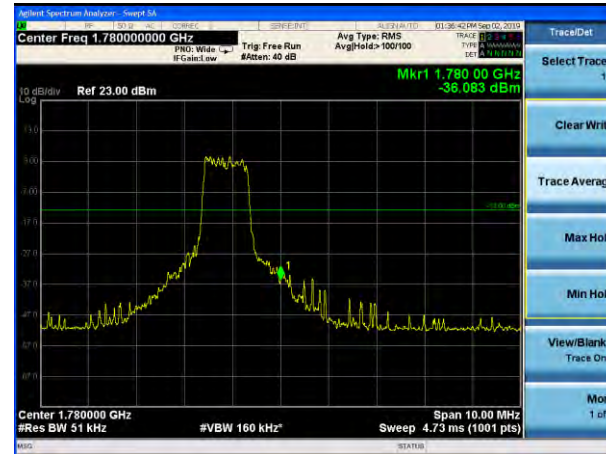

LTE Band 66 16QAM 10MHz CH-High, 100%RB