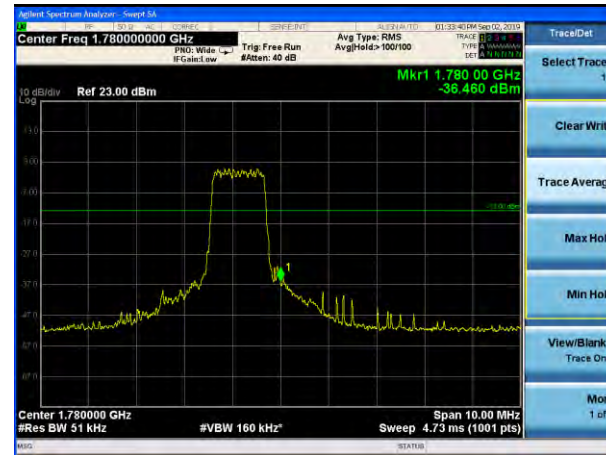

### LTE Band 66 QPSK 3MHz CH-Low, 1 RB

### LTE Band 66 QPSK 3MHz CH-High, 1 RB

LTE Band 66 QPSK 3MHz CH-Low, 100%RB

LTE Band 66 QPSK 3MHz CH-High, 100%RB

LTE Band 66 QPSK 5MHz CH-Low, 1 RB

LTE Band 66 QPSK 5MHz CH-High, 1 RB

LTE Band 66 QPSK 5MHz CH-Low, 100%RB

LTE Band 66 QPSK 5MHz CH-High, 100%RB