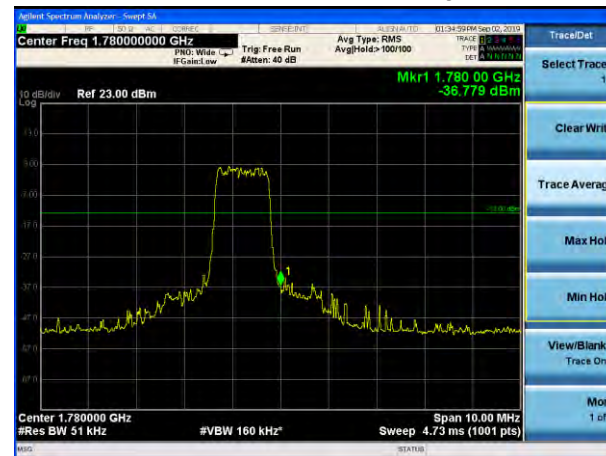

### LTE Band 66 QPSK 1.4MHz CH-High, 100%RB

### LTE Band 66 QPSK 3MHz CH-Low, 1 RB

### LTE Band 66 QPSK 3MHz CH-High, 1 RB

LTE Band 66 QPSK 3MHz CH-Low, 100%RB

LTE Band 66 QPSK 3MHz CH-High, 100%RB

LTE Band 66 QPSK 5MHz CH-Low, 1 RB

LTE Band 66 QPSK 5MHz CH-High, 1 RB

LTE Band 66 QPSK 5MHz CH-Low, 100%RB

LTE Band 66 QPSK 5MHz CH-High, 100%RB