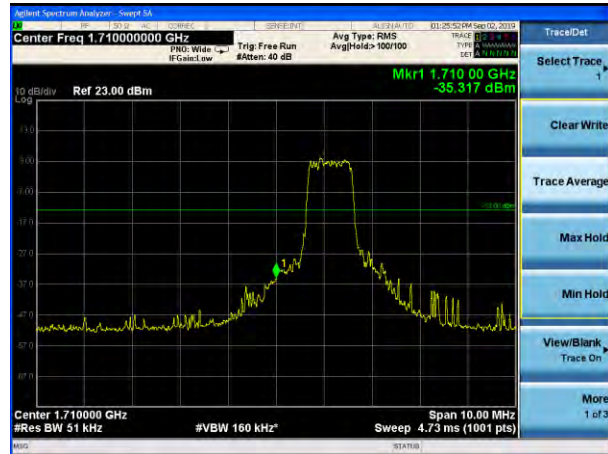

LTE Band 66 16QAM 10MHz CH-Low, 100%RB