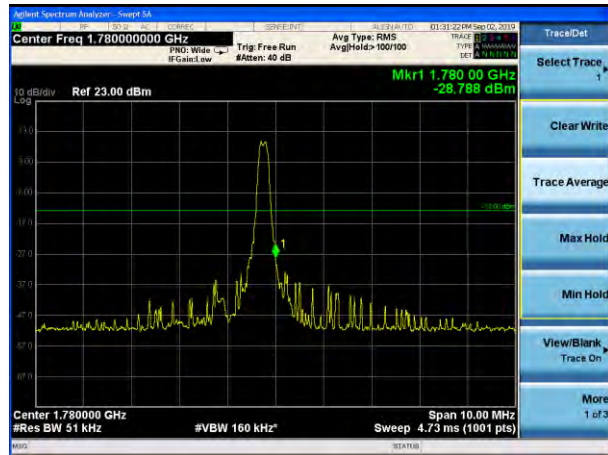

LTE Band 13 16QAM 5MHz CH-Low, 1 RB (763MHz ~775MHz)

LTE Band 13 16QAM 5MHz CH-Low, 1 RB (793MHz ~805MHz)

LTE Band 13 16QAM 5MHz CH-Low, 100%RB (763MHz ~775MHz)

LTE Band 13 16QAM 5MHz CH-Low, 100%RB (793MHz ~805MHz)

LTE Band 13 16QAM 10MHz CH-Low, 1 RB (763MHz ~775MHz)

LTE Band 13 16QAM 10MHz CH-Low, 1 RB (793MHz ~805MHz)

LTE Band 13 16QAM 10MHz CH-Low, 100%RB (763MHz ~775MHz)

LTE Band 13 16QAM 10MHz CH-Low, 100%RB (793MHz ~805MHz)

### LTE Band 66 QPSK 1.4MHz CH-Low, 1 RB

### LTE Band 66 QPSK 1.4MHz CH-High, 1 RB