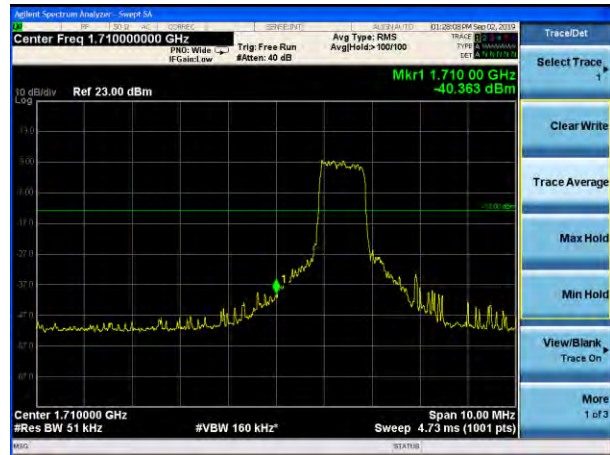

### LTE Band 66 16QAM 10MHz CH-High, 100%RB

### LTE Band 66 16QAM 15MHz CH-Low, 1 RB

### LTE Band 66 16QAM 15MHz CH-High, 1 RB

LTE Band 66 16QAM 15MHz CH-Low, 100%RB

LTE Band 66 16QAM 15MHz CH-High, 100%RB

LTE Band 66 16QAM 20MHz CH-Low, 1 RB

LTE Band 66 16QAM 20MHz CH-High, 1 RB

LTE Band 66 16QAM 20MHz CH-Low, 100%RB

LTE Band 66 16QAM 20MHz CH-High, 100%RB