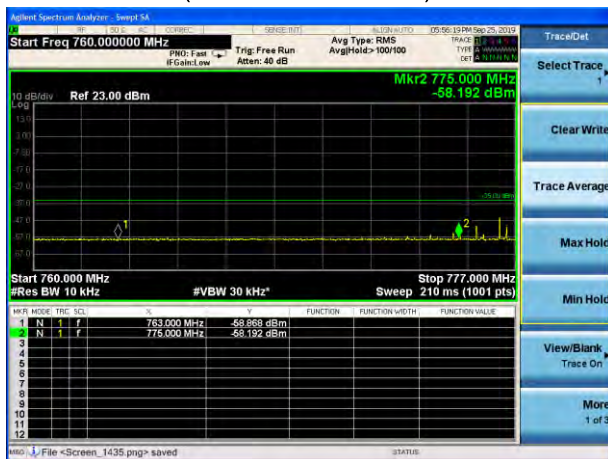

LTE Band 13 16QAM 5MHz CH-Low, 100%RB

LTE Band 13 16QAM 5MHz CH- High, 100%RB

LTE Band 13 16QAM 10MHz CH-Low, 1 RB

LTE Band 13 16QAM 10MHz CH-High, 1 RB

LTE Band 13 16QAM 10MHz CH-Low, 100%RB

LTE Band 13 16QAM 10MHz CH- High, 100%RB

LTE Band 13 QPSK 5MHz CH-Low, 1 RB  
(763MHz ~775MHz)

LTE Band 13 QPSK 5MHz CH-Low, 1 RB  
(793MHz ~805MHz)

LTE Band 13 QPSK 5MHz CH-Low, 100%RB  
(763MHz ~775MHz)

LTE Band 13 QPSK 5MHz CH-Low, 100%RB  
(793MHz ~805MHz)

LTE Band 13 QPSK 10MHz CH-Low, 1 RB  
(763MHz ~775MHz)

LTE Band 13 QPSK 10MHz CH-Low, 1 RB  
(793MHz ~805MHz)

LTE Band 13 QPSK 10MHz CH-Low, 100%RB (763MHz ~775MHz)

LTE Band 13 QPSK 10MHz CH-Low, 100%RB (793MHz ~805MHz)

LTE Band 13 16QAM 5MHz CH-Low, 1 RB (763MHz ~775MHz)

LTE Band 13 16QAM 5MHz CH-Low, 1 RB (793MHz ~805MHz)

LTE Band 13 16QAM 5MHz CH-Low, 100%RB (763MHz ~775MHz)

LTE Band 13 16QAM 5MHz CH-Low, 100%RB (793MHz ~805MHz)