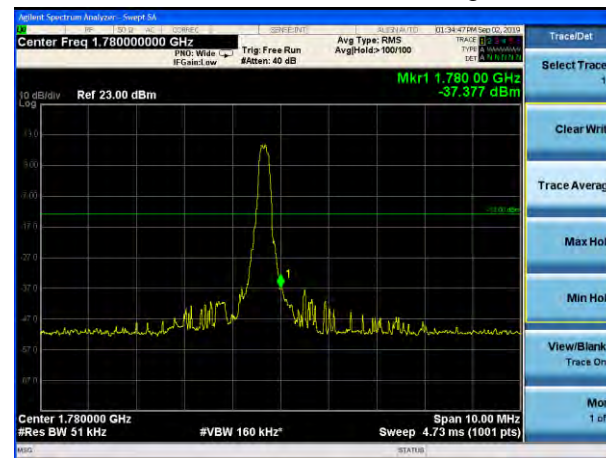

### LTE Band 66 QPSK 3MHz CH-Low, 1 RB

### LTE Band 66 QPSK 3MHz CH-High, 1 RB

LTE Band 66 QPSK 3MHz CH-Low, 100%RB

LTE Band 66 QPSK 3MHz CH-High, 100%RB

LTE Band 66 QPSK 5MHz CH-Low, 1 RB

LTE Band 66 QPSK 5MHz CH-High, 1 RB

LTE Band 66 QPSK 5MHz CH-Low, 100%RB

LTE Band 66 QPSK 5MHz CH-High, 100%RB