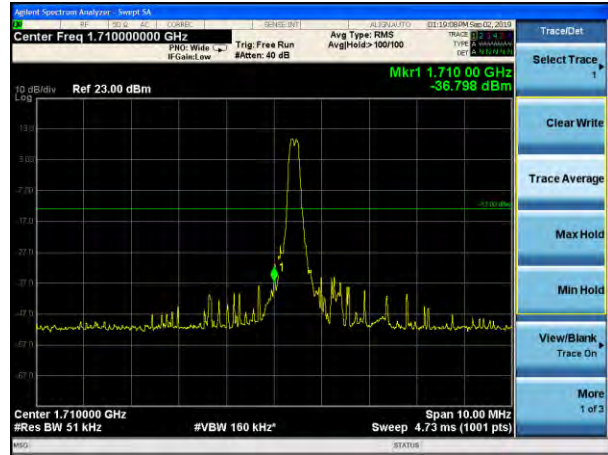

LTE Band 66 QPSK 3MHz CH-Low, 1 RB