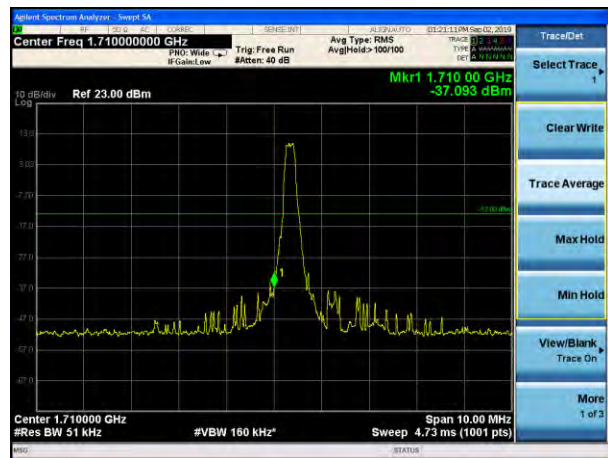

### LTE Band 66 QPSK 1.4MHz CH-High, 100%RB

### LTE Band 66 QPSK 3MHz CH-Low, 1 RB

### LTE Band 66 QPSK 3MHz CH-High, 1 RB

LTE Band 66 QPSK 3MHz CH-Low, 100%RB

LTE Band 66 QPSK 3MHz CH-High, 100%RB

LTE Band 66 QPSK 5MHz CH-Low, 1 RB

LTE Band 66 QPSK 5MHz CH-High, 1 RB

LTE Band 66 QPSK 5MHz CH-Low, 100%RB

LTE Band 66 QPSK 5MHz CH-High, 100%RB