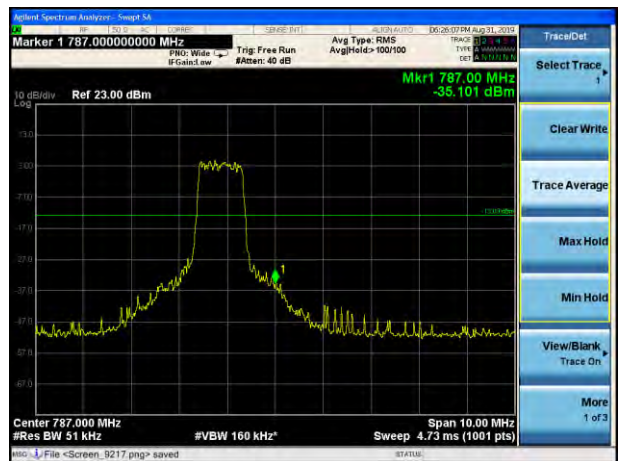

LTE Band 13 16QAM 5MHz CH-Low, 100%RB

LTE Band 13 16QAM 5MHz CH- High, 100%RB

LTE Band 13 16QAM 10MHz CH-Low, 1 RB

LTE Band 13 16QAM 10MHz CH-High, 1 RB

LTE Band 13 16QAM 10MHz CH-Low, 100%RB

LTE Band 13 16QAM 10MHz CH- High, 100%RB

LTE Band 13 QPSK 5MHz CH-Low, 1 RB  
(763MHz ~775MHz)

LTE Band 13 QPSK 5MHz CH-Low, 1 RB  
(793MHz ~805MHz)

LTE Band 13 QPSK 5MHz CH-Low, 100%RB  
(763MHz ~775MHz)

LTE Band 13 QPSK 5MHz CH-Low, 100%RB  
(793MHz ~805MHz)

LTE Band 13 QPSK 10MHz CH-Low, 1 RB  
(763MHz ~775MHz)

LTE Band 13 QPSK 10MHz CH-Low, 1 RB  
(793MHz ~805MHz)

LTE Band 13 QPSK 10MHz CH-Low, 100%RB (763MHz ~775MHz)

LTE Band 13 QPSK 10MHz CH-Low, 100%RB (793MHz ~805MHz)