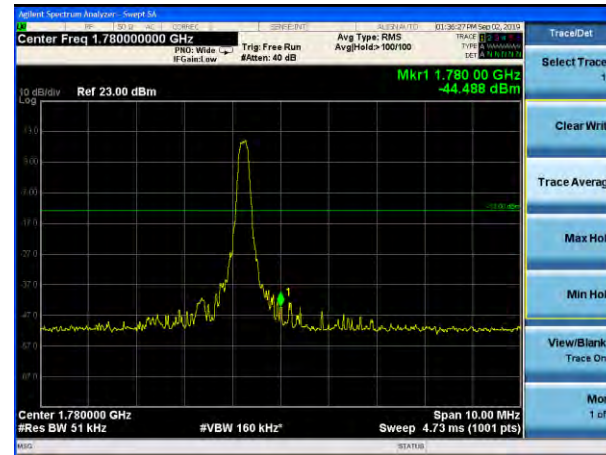

LTE Band 66 16QAM 10MHz CH-High, 1 RB