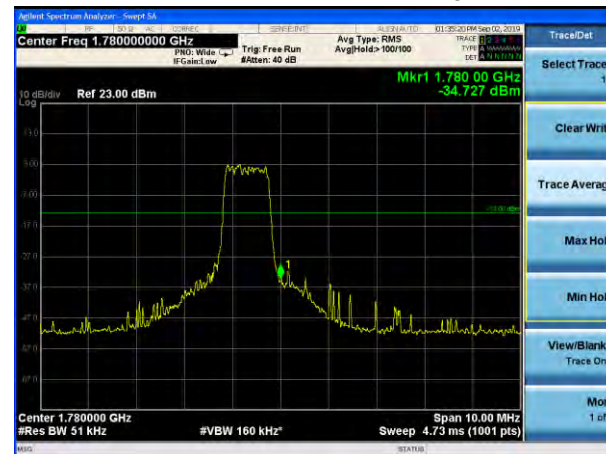

LTE Band 66 16QAM 5MHz CH-High, 100%RB