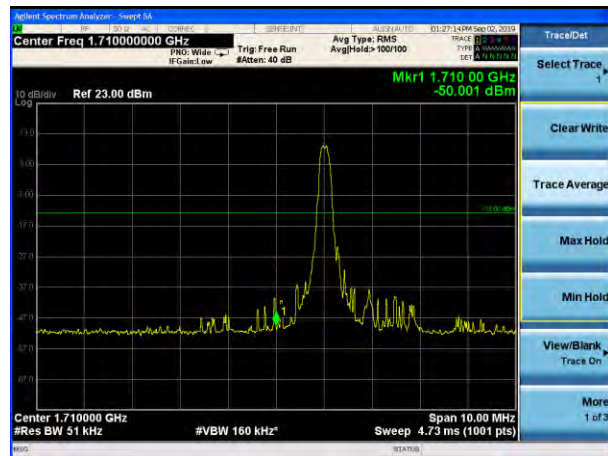

LTE Band 66 QPSK 15MHz CH-Low, 1 RB