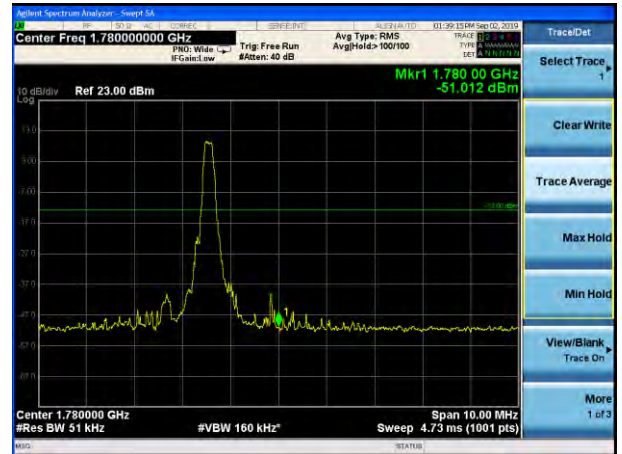

### LTE Band 66 16QAM 10MHz CH-High, 100%RB

### LTE Band 66 16QAM 15MHz CH-Low, 1 RB

### LTE Band 66 16QAM 15MHz CH-High, 1 RB

LTE Band 66 16QAM 15MHz CH-Low, 100%RB

LTE Band 66 16QAM 15MHz CH-High, 100%RB

LTE Band 66 16QAM 20MHz CH-Low, 1 RB

LTE Band 66 16QAM 20MHz CH-High, 1 RB

LTE Band 66 16QAM 20MHz CH-Low, 100%RB

LTE Band 66 16QAM 20MHz CH-High, 100%RB