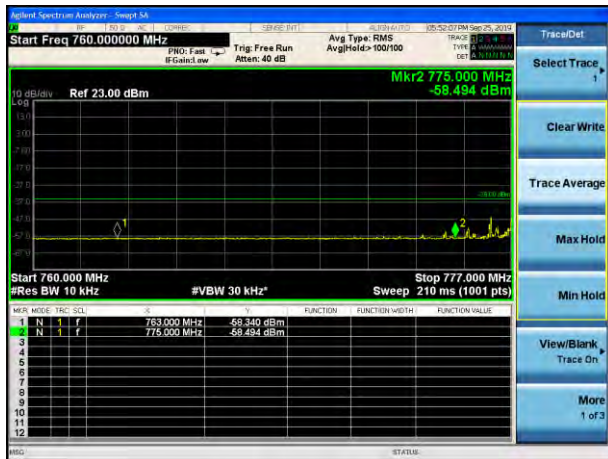

LTE Band 13 16QAM 5MHz CH-Low, 100%RB

LTE Band 13 16QAM 5MHz CH- High, 100%RB

LTE Band 13 16QAM 10MHz CH-Low, 1 RB

LTE Band 13 16QAM 10MHz CH-High, 1 RB

LTE Band 13 16QAM 10MHz CH-Low, 100%RB

LTE Band 13 16QAM 10MHz CH- High, 100%RB

LTE Band 13 QPSK 5MHz CH-Low, 1 RB  
(763MHz ~775MHz)

LTE Band 13 QPSK 5MHz CH-Low, 1 RB  
(793MHz ~805MHz)

LTE Band 13 QPSK 5MHz CH-Low, 100%RB  
(763MHz ~775MHz)

LTE Band 13 QPSK 5MHz CH-Low, 100%RB  
(793MHz ~805MHz)

LTE Band 13 QPSK 10MHz CH-Low, 1 RB  
(763MHz ~775MHz)

LTE Band 13 QPSK 10MHz CH-Low, 1 RB  
(793MHz ~805MHz)

LTE Band 13 QPSK 10MHz CH-Low, 100%RB (763MHz ~775MHz)

LTE Band 13 QPSK 10MHz CH-Low, 100%RB (793MHz ~805MHz)

LTE Band 13 16QAM 5MHz CH-Low, 1 RB (763MHz ~775MHz)

LTE Band 13 16QAM 5MHz CH-Low, 1 RB (793MHz ~805MHz)

LTE Band 13 16QAM 5MHz CH-Low, 100%RB (763MHz ~775MHz)

LTE Band 13 16QAM 5MHz CH-Low, 100%RB (793MHz ~805MHz)