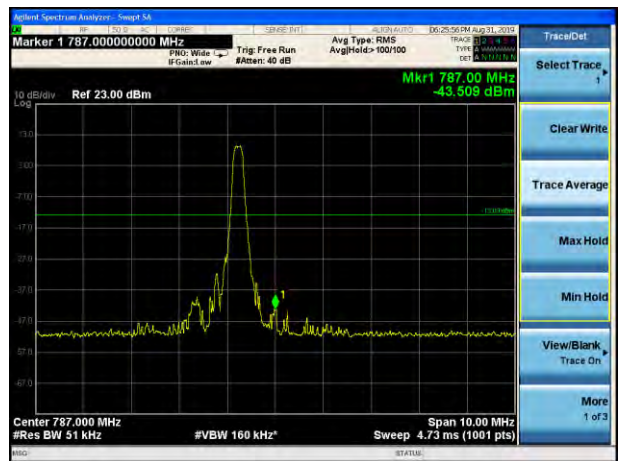

LTE Band 13 16QAM 5MHz CH-Low, 100%RB

LTE Band 13 16QAM 5MHz CH- High, 100%RB

LTE Band 13 16QAM 10MHz CH-Low, 1 RB

LTE Band 13 16QAM 10MHz CH-High, 1 RB

LTE Band 13 16QAM 10MHz CH-Low, 100%RB

LTE Band 13 16QAM 10MHz CH- High, 100%RB

LTE Band 13 QPSK 5MHz CH-Low, 1 RB  
(763MHz ~775MHz)

LTE Band 13 QPSK 5MHz CH-Low, 1 RB  
(793MHz ~805MHz)

LTE Band 13 QPSK 5MHz CH-Low, 100%RB  
(763MHz ~775MHz)

LTE Band 13 QPSK 5MHz CH-Low, 100%RB  
(793MHz ~805MHz)

LTE Band 13 QPSK 10MHz CH-Low, 1 RB  
(763MHz ~775MHz)

LTE Band 13 QPSK 10MHz CH-Low, 1 RB  
(793MHz ~805MHz)

LTE Band 13 QPSK 10MHz CH-Low, 100%RB (763MHz ~775MHz)

LTE Band 13 QPSK 10MHz CH-Low, 100%RB (793MHz ~805MHz)