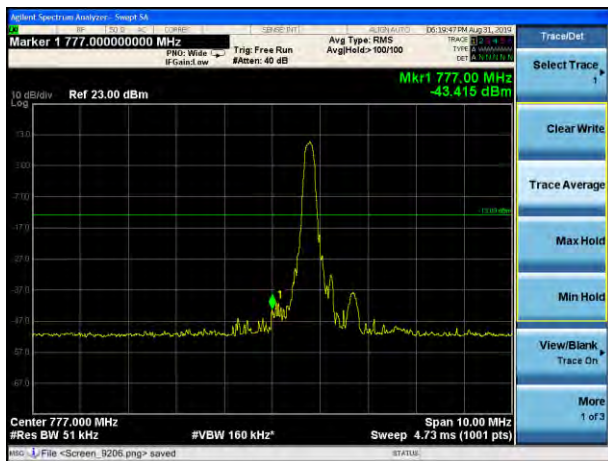

LTE Band 13 16QAM 5MHz CH-Low, 100%RB

LTE Band 13 16QAM 5MHz CH- High, 100%RB

LTE Band 13 16QAM 10MHz CH-Low, 1 RB

LTE Band 13 16QAM 10MHz CH-High, 1 RB

LTE Band 13 16QAM 10MHz CH-Low, 100%RB

LTE Band 13 16QAM 10MHz CH- High, 100%RB

LTE Band 13 QPSK 5MHz CH-Low, 1 RB  
(763MHz ~775MHz)

LTE Band 13 QPSK 5MHz CH-Low, 1 RB  
(793MHz ~805MHz)

LTE Band 13 QPSK 5MHz CH-Low, 100%RB  
(763MHz ~775MHz)

LTE Band 13 QPSK 5MHz CH-Low, 100%RB  
(793MHz ~805MHz)

LTE Band 13 QPSK 10MHz CH-Low, 1 RB  
(763MHz ~775MHz)

LTE Band 13 QPSK 10MHz CH-Low, 1 RB  
(793MHz ~805MHz)

LTE Band 13 QPSK 10MHz CH-Low, 100%RB (763MHz ~775MHz)

LTE Band 13 QPSK 10MHz CH-Low, 100%RB (793MHz ~805MHz)