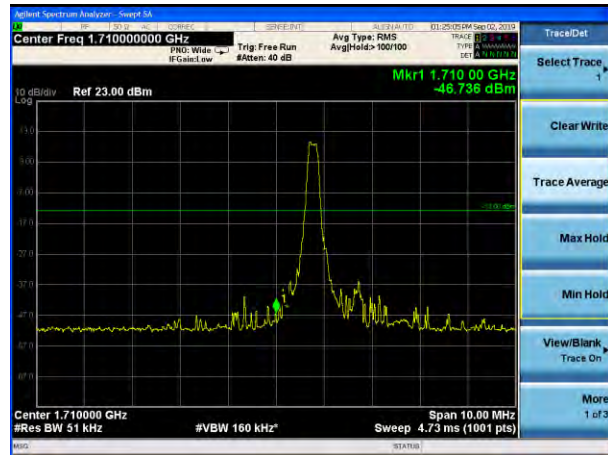

LTE Band 66 QPSK 10MHz CH-Low, 1 RB