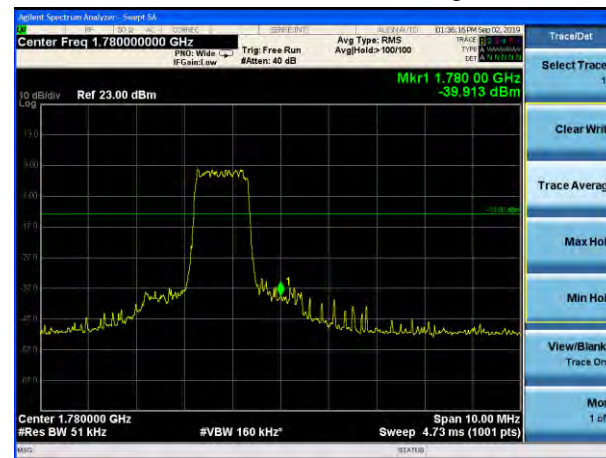

LTE Band 66 QPSK 10MHz CH-High, 100%RB