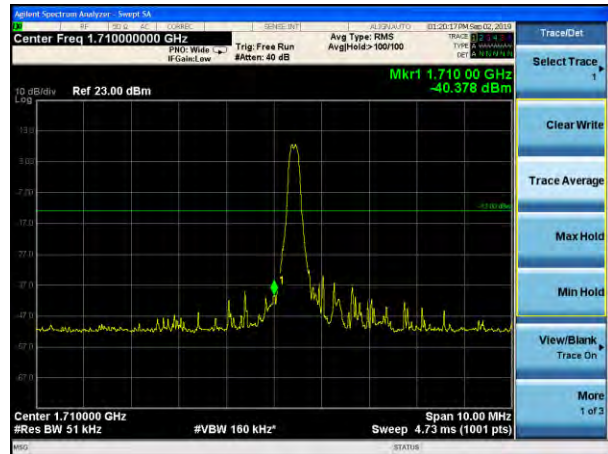

### LTE Band 66 QPSK 15MHz CH-Low, 1 RB

### LTE Band 66 QPSK 15MHz CH-High, 1 RB

LTE Band 66 16QAM 1.4MHz CH-Low, 1 RB

LTE Band 66 16QAM 1.4MHz CH-High, 1 RB

LTE Band 66 16QAM 1.4MHz CH-Low, 100%RB

LTE Band 66 16QAM 1.4MHz CH-High, 100%

LTE Band 66 16QAM 3MHz CH-Low, 1 RB

LTE Band 66 16QAM 3MHz CH-High, 1 RB

### LTE Band 66 16QAM 3MHz CH-Low, 100%RB