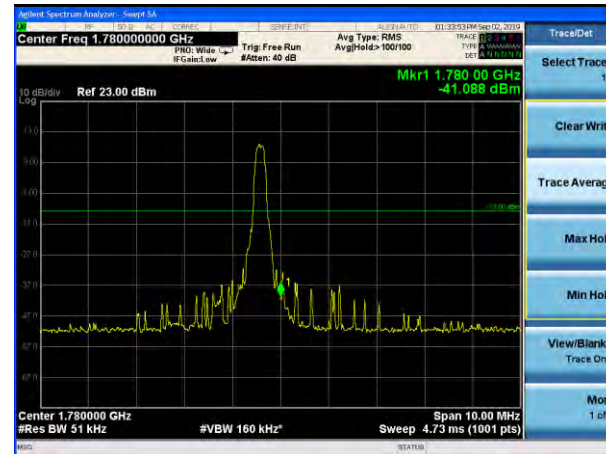

### LTE Band 66 QPSK 15MHz CH-Low, 1 RB

### LTE Band 66 QPSK 15MHz CH-High, 1 RB

LTE Band 66 16QAM 1.4MHz CH-Low, 1 RB

LTE Band 66 16QAM 1.4MHz CH-High, 1 RB

LTE Band 66 16QAM 1.4MHz CH-Low, 100%RB

LTE Band 66 16QAM 1.4MHz CH-High, 100%

LTE Band 66 16QAM 3MHz CH-Low, 1 RB

LTE Band 66 16QAM 3MHz CH-High, 1 RB