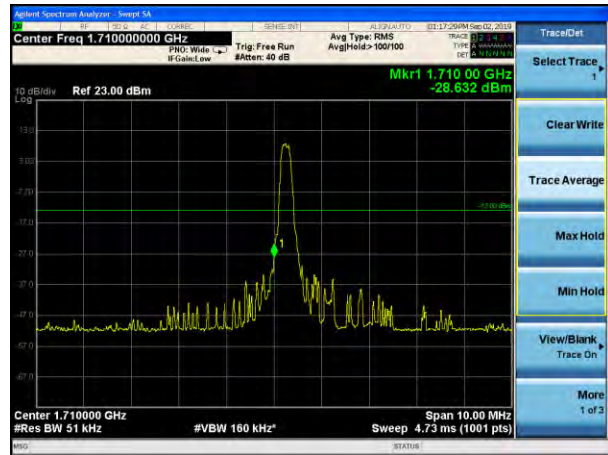

### LTE Band 66 QPSK 15MHz CH-Low, 1 RB

### LTE Band 66 QPSK 15MHz CH-High, 1 RB

LTE Band 66 16QAM 1.4MHz CH-Low, 1 RB

LTE Band 66 16QAM 1.4MHz CH-High, 1 RB

LTE Band 66 16QAM 1.4MHz CH-Low, 100%RB

LTE Band 66 16QAM 1.4MHz CH-High, 100%

LTE Band 66 16QAM 3MHz CH-Low, 1 RB

LTE Band 66 16QAM 3MHz CH-High, 1 RB

### LTE Band 66 16QAM 3MHz CH-Low, 100%RB