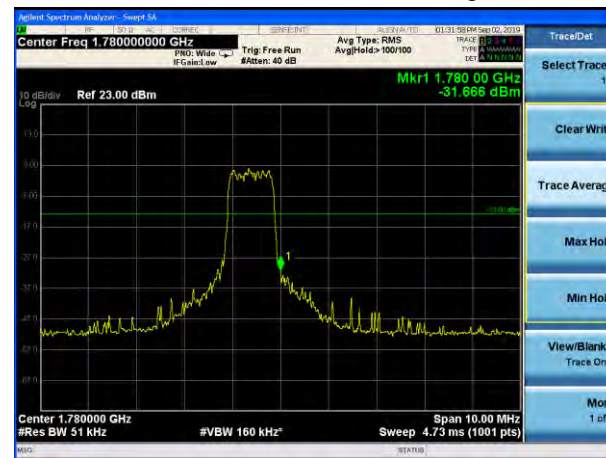

### LTE Band 66 QPSK 10MHz CH-High, 100%RB

### LTE Band 66 QPSK 15MHz CH-Low, 1 RB

### LTE Band 66 QPSK 15MHz CH-High, 1 RB

LTE Band 66 16QAM 1.4MHz CH-Low, 1 RB

LTE Band 66 16QAM 1.4MHz CH-High, 1 RB

LTE Band 66 16QAM 1.4MHz CH-Low, 100%RB

LTE Band 66 16QAM 1.4MHz CH-High, 100%

LTE Band 66 16QAM 3MHz CH-Low, 1 RB

LTE Band 66 16QAM 3MHz CH-High, 1 RB