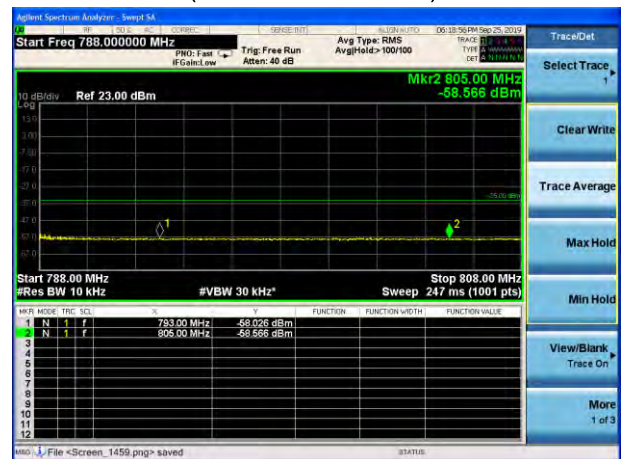

LTE Band 13 16QAM 5MHz CH-Low, 100%RB

LTE Band 13 16QAM 5MHz CH- High, 100%RB

LTE Band 13 16QAM 10MHz CH-Low, 1 RB

LTE Band 13 16QAM 10MHz CH-High, 1 RB

LTE Band 13 16QAM 10MHz CH-Low, 100%RB

LTE Band 13 16QAM 10MHz CH- High, 100%RB

LTE Band 13 QPSK 5MHz CH-Low, 1 RB  
(763MHz ~775MHz)

LTE Band 13 QPSK 5MHz CH-Low, 1 RB  
(793MHz ~805MHz)

LTE Band 13 QPSK 5MHz CH-Low, 100%RB  
(763MHz ~775MHz)

LTE Band 13 QPSK 5MHz CH-Low, 100%RB  
(793MHz ~805MHz)

LTE Band 13 QPSK 10MHz CH-Low, 1 RB  
(763MHz ~775MHz)

LTE Band 13 QPSK 10MHz CH-Low, 1 RB  
(793MHz ~805MHz)

LTE Band 13 QPSK 10MHz CH-Low, 100%RB (763MHz ~775MHz)

LTE Band 13 QPSK 10MHz CH-Low, 100%RB (793MHz ~805MHz)

LTE Band 13 16QAM 5MHz CH-Low, 1 RB (763MHz ~775MHz)

LTE Band 13 16QAM 5MHz CH-Low, 1 RB (793MHz ~805MHz)

LTE Band 13 16QAM 5MHz CH-Low, 100%RB (763MHz ~775MHz)

LTE Band 13 16QAM 5MHz CH-Low, 100%RB (793MHz ~805MHz)