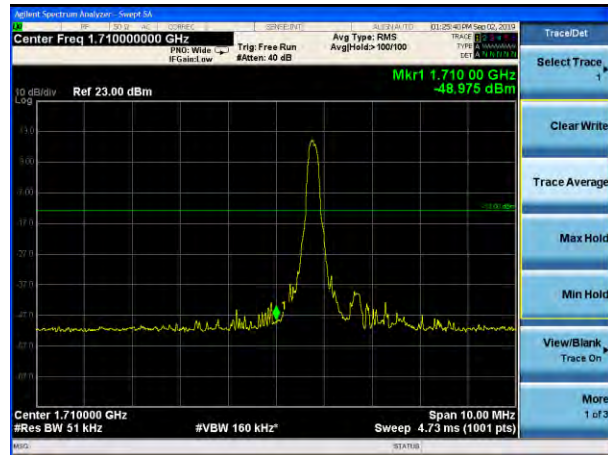

LTE Band 66 16QAM 10MHz CH-Low, 1 RB