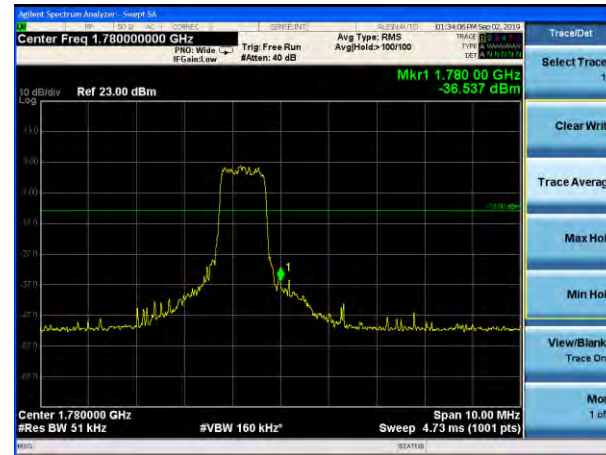

### LTE Band 66 QPSK 15MHz CH-High, 1 RB

LTE Band 66 16QAM 1.4MHz CH-Low, 1 RB

LTE Band 66 16QAM 1.4MHz CH-High, 1 RB

LTE Band 66 16QAM 1.4MHz CH-Low, 100%RB

LTE Band 66 16QAM 1.4MHz CH-High, 100%

LTE Band 66 16QAM 3MHz CH-Low, 1 RB

LTE Band 66 16QAM 3MHz CH-High, 1 RB

### LTE Band 66 16QAM 3MHz CH-Low, 100%RB

### LTE Band 66 16QAM 3MHz CH-High, 100%RB