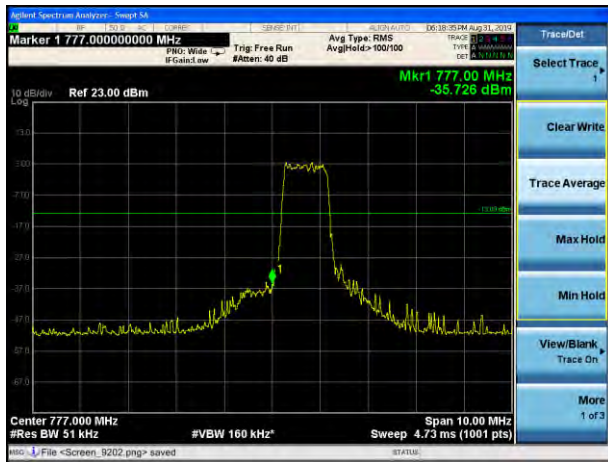

LTE Band 13 16QAM 5MHz CH-Low, 100%RB

LTE Band 13 16QAM 5MHz CH- High, 100%RB

LTE Band 13 16QAM 10MHz CH-Low, 1 RB

LTE Band 13 16QAM 10MHz CH-High, 1 RB

LTE Band 13 16QAM 10MHz CH-Low, 100%RB

LTE Band 13 16QAM 10MHz CH- High, 100%RB

LTE Band 13 QPSK 5MHz CH-Low, 1 RB  
(763MHz ~775MHz)

LTE Band 13 QPSK 5MHz CH-Low, 1 RB  
(793MHz ~805MHz)

LTE Band 13 QPSK 5MHz CH-Low, 100%RB  
(763MHz ~775MHz)

LTE Band 13 QPSK 5MHz CH-Low, 100%RB  
(793MHz ~805MHz)