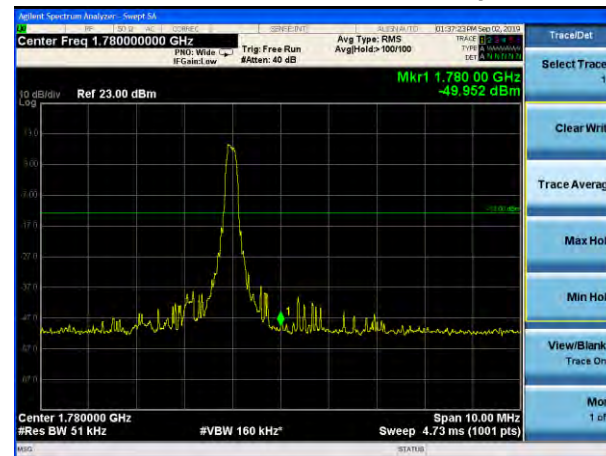

LTE Band 66 QPSK 15MHz CH-High, 1 RB