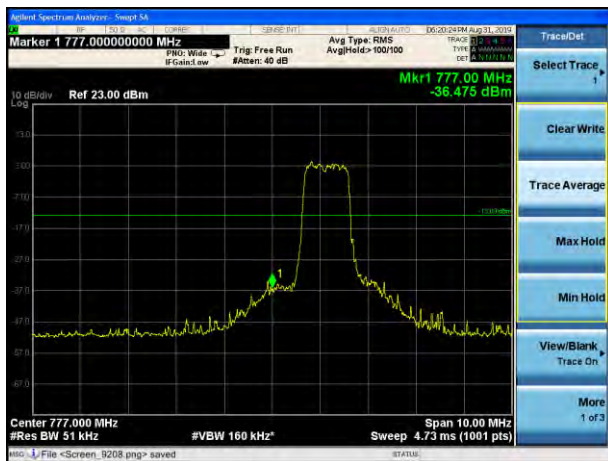

LTE Band 13 16QAM 5MHz CH-Low, 100%RB

LTE Band 13 16QAM 5MHz CH- High, 100%RB

LTE Band 13 16QAM 10MHz CH-Low, 1 RB

LTE Band 13 16QAM 10MHz CH-High, 1 RB

LTE Band 13 16QAM 10MHz CH-Low, 100%RB

LTE Band 13 16QAM 10MHz CH- High, 100%RB

LTE Band 13 QPSK 5MHz CH-Low, 1 RB  
(763MHz ~775MHz)

LTE Band 13 QPSK 5MHz CH-Low, 1 RB  
(793MHz ~805MHz)

LTE Band 13 QPSK 5MHz CH-Low, 100%RB  
(763MHz ~775MHz)

LTE Band 13 QPSK 5MHz CH-Low, 100%RB  
(793MHz ~805MHz)