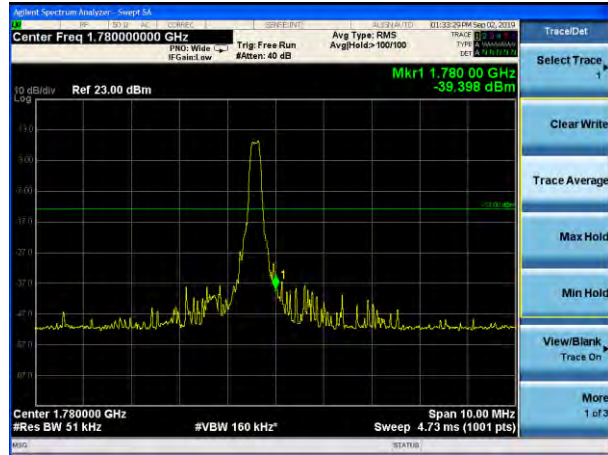

LTE Band 66 QPSK 3MHz CH-High, 1 RB