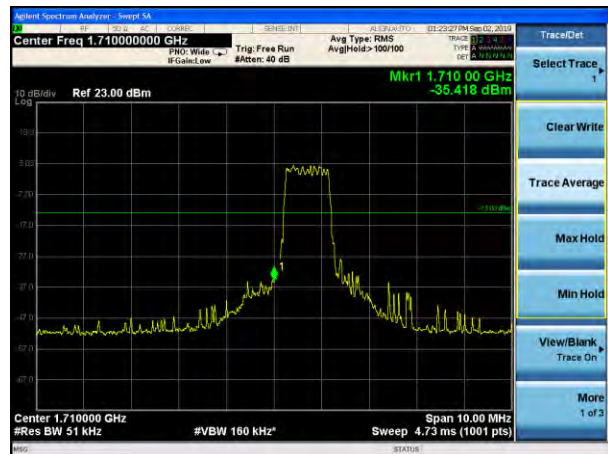

LTE Band 66 16QAM 5MHz CH-Low, 100%RB