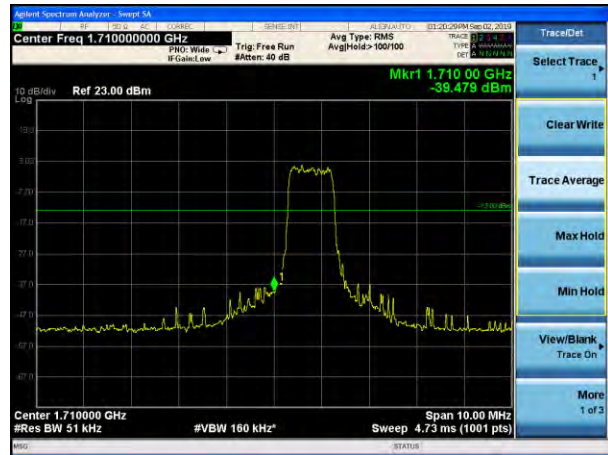

### LTE Band 66 QPSK 15MHz CH-Low, 1 RB

### LTE Band 66 QPSK 15MHz CH-High, 1 RB

LTE Band 66 16QAM 1.4MHz CH-Low, 1 RB

LTE Band 66 16QAM 1.4MHz CH-High, 1 RB

LTE Band 66 16QAM 1.4MHz CH-Low, 100%RB

LTE Band 66 16QAM 1.4MHz CH-High, 100%

LTE Band 66 16QAM 3MHz CH-Low, 1 RB

LTE Band 66 16QAM 3MHz CH-High, 1 RB

### LTE Band 66 16QAM 3MHz CH-Low, 100%RB