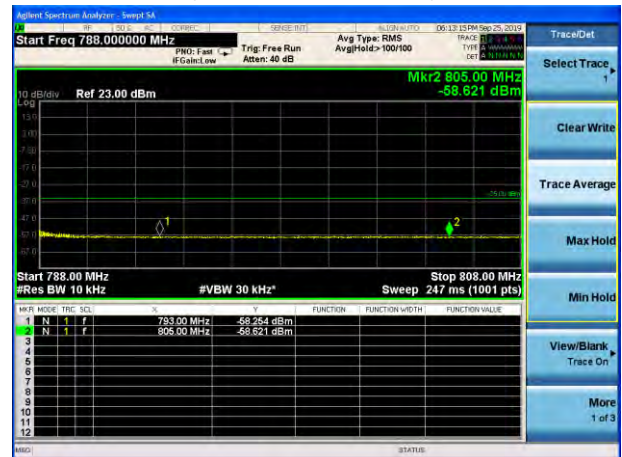

LTE Band 13 16QAM 5MHz CH-Low, 100%RB

LTE Band 13 16QAM 5MHz CH- High, 100%RB

LTE Band 13 16QAM 10MHz CH-Low, 1 RB

LTE Band 13 16QAM 10MHz CH-High, 1 RB

LTE Band 13 16QAM 10MHz CH-Low, 100%RB

LTE Band 13 16QAM 10MHz CH- High, 100%RB

LTE Band 13 QPSK 5MHz CH-Low, 1 RB  
(763MHz ~775MHz)

LTE Band 13 QPSK 5MHz CH-Low, 1 RB  
(793MHz ~805MHz)

LTE Band 13 QPSK 5MHz CH-Low, 100%RB  
(763MHz ~775MHz)

LTE Band 13 QPSK 5MHz CH-Low, 100%RB  
(793MHz ~805MHz)

LTE Band 13 QPSK 10MHz CH-Low, 1 RB  
(763MHz ~775MHz)

LTE Band 13 QPSK 10MHz CH-Low, 1 RB  
(793MHz ~805MHz)

LTE Band 13 QPSK 10MHz CH-Low, 100%RB (763MHz ~775MHz)

LTE Band 13 QPSK 10MHz CH-Low, 100%RB (793MHz ~805MHz)

LTE Band 13 16QAM 5MHz CH-Low, 1 RB (763MHz ~775MHz)

LTE Band 13 16QAM 5MHz CH-Low, 1 RB (793MHz ~805MHz)

LTE Band 13 16QAM 5MHz CH-Low, 100%RB (763MHz ~775MHz)

LTE Band 13 16QAM 5MHz CH-Low, 100%RB (793MHz ~805MHz)