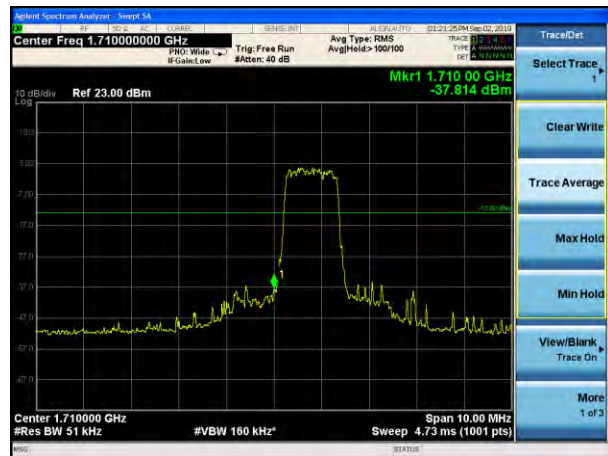

### LTE Band 66 QPSK 1.4MHz CH-High, 100%RB

### LTE Band 66 QPSK 3MHz CH-Low, 1 RB

### LTE Band 66 QPSK 3MHz CH-High, 1 RB

LTE Band 66 QPSK 3MHz CH-Low, 100%RB

LTE Band 66 QPSK 3MHz CH-High, 100%RB

LTE Band 66 QPSK 5MHz CH-Low, 1 RB

LTE Band 66 QPSK 5MHz CH-High, 1 RB

LTE Band 66 QPSK 5MHz CH-Low, 100%RB

LTE Band 66 QPSK 5MHz CH-High, 100%RB