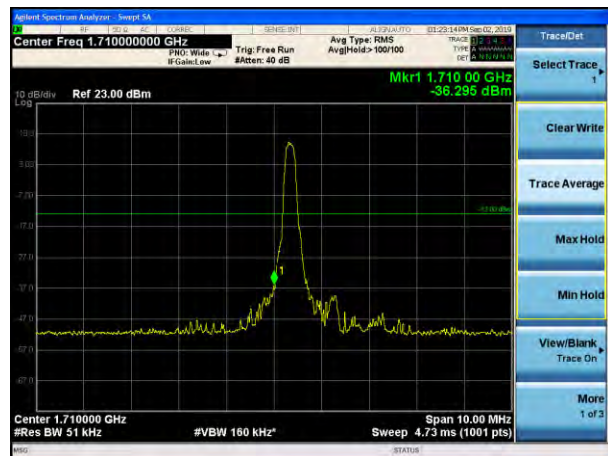

LTE Band 66 16QAM 5MHz CH-Low, 1 RB