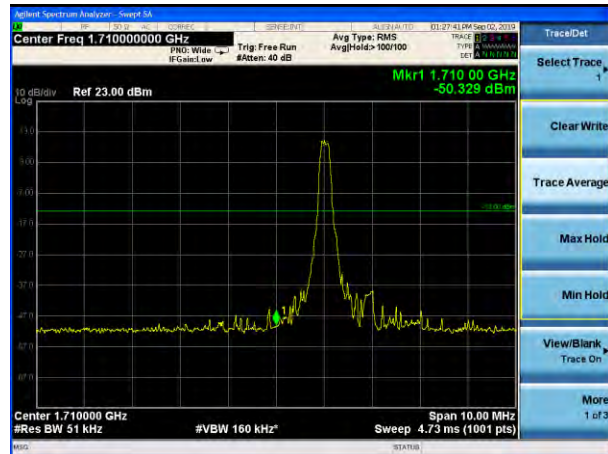

LTE Band 66 16QAM 15MHz CH-Low, 1 RB