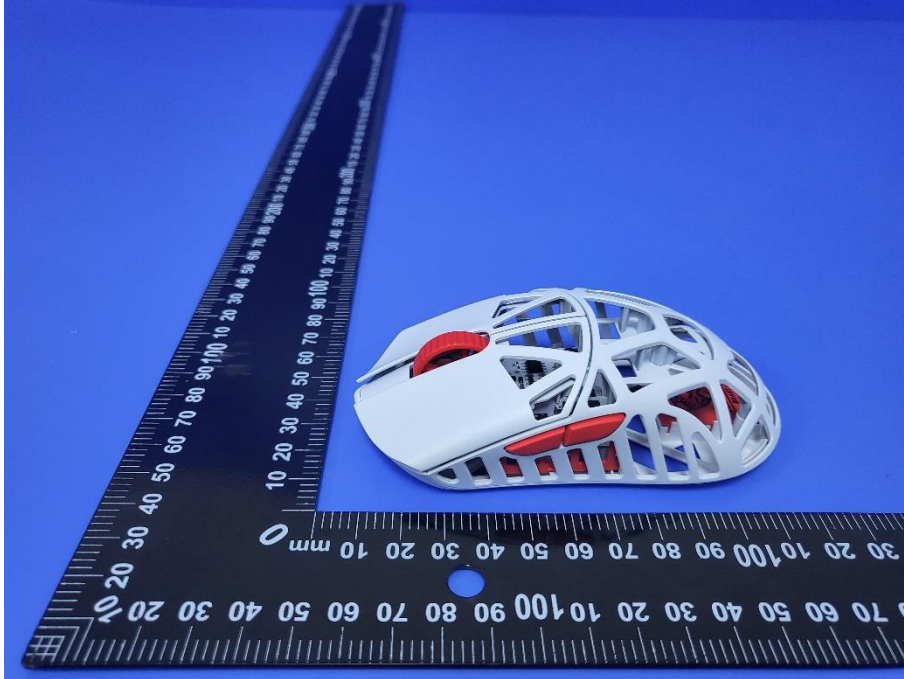

Appendix - External Photographs of EUT Constructional Details

Model: BEAST MINI

Photo 1

Photo 2

Photo 3

Photo 4

Photo 5

Photo 6

Photo 7

Photo 8