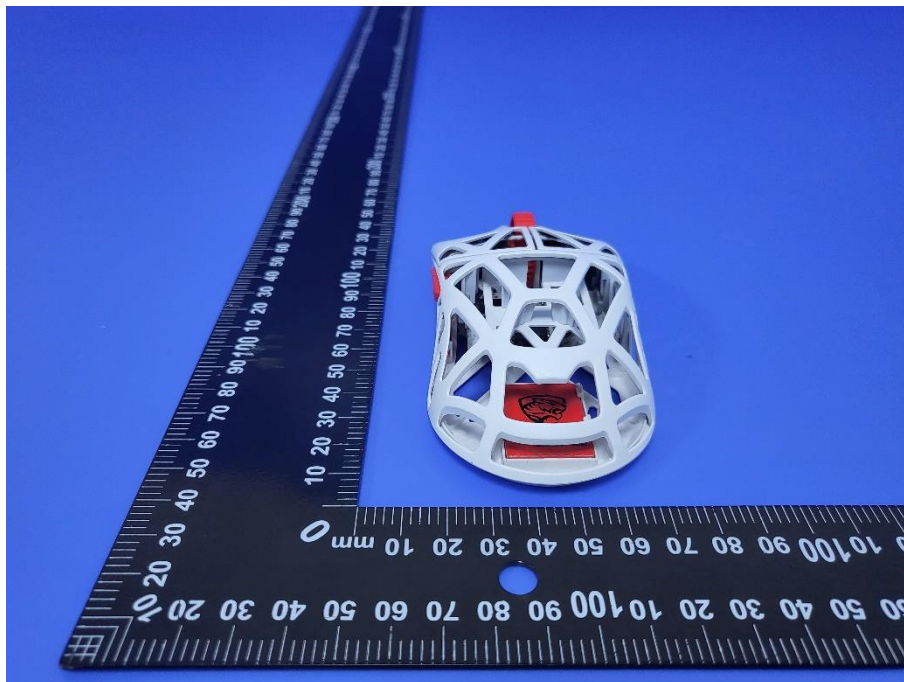

Appendix - External Photographs of EUT Constructional Details

Model: BEAST MINI

Photo 1

Photo 2

Photo 3

Photo 4

Photo 5

Photo 6