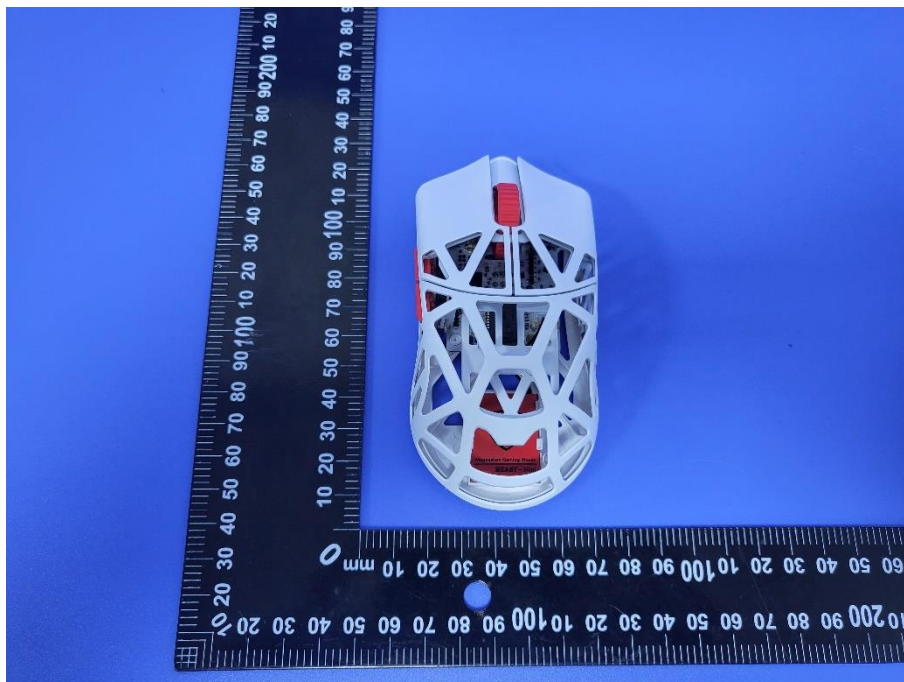

Appendix - External Photographs of EUT Constructional Details

Model: BEAST MINI

Photo 1

Photo 2

Photo 3

Photo 4

Photo 5

Photo 6