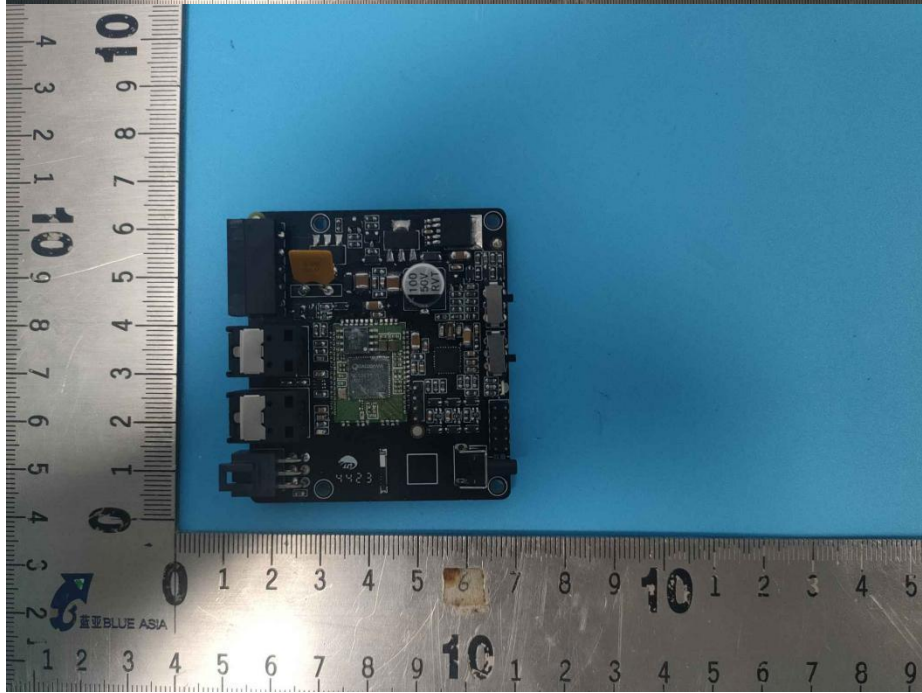

Model No. : HELIX BT HD Streamer

ANT