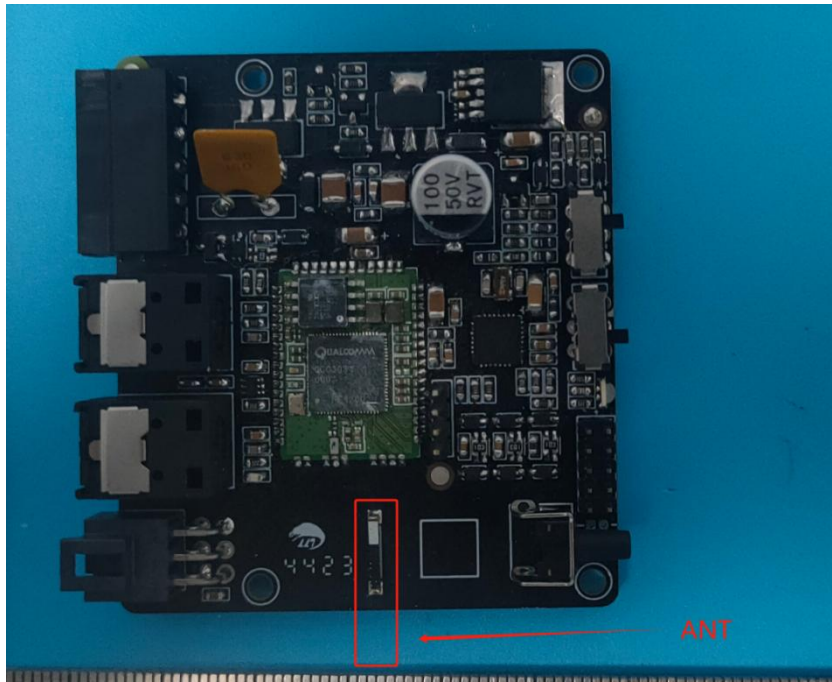

Model No. : HELIX BT HD Streamer

ANT