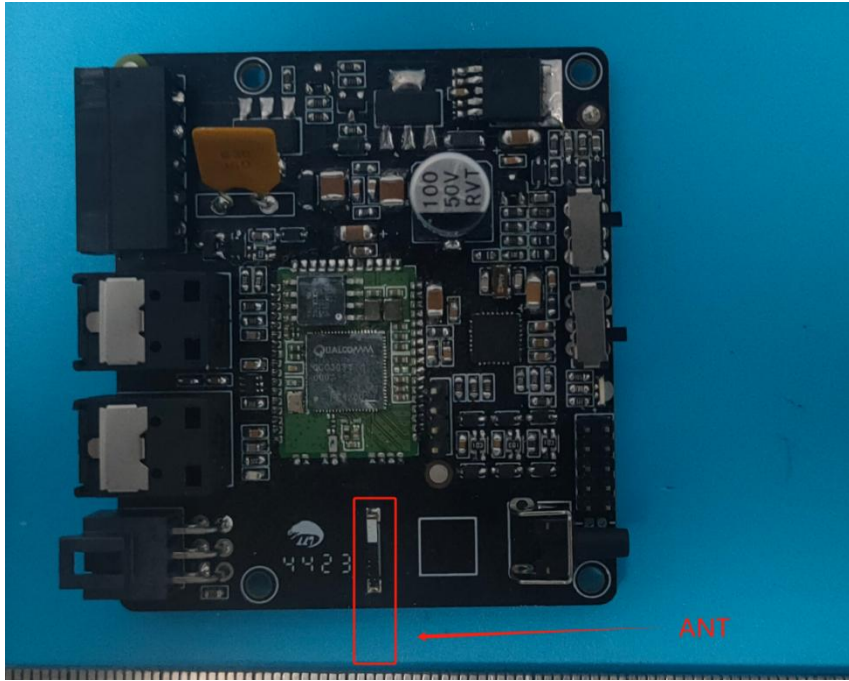

Model No. : HELIX BT HD Streamer

ANT