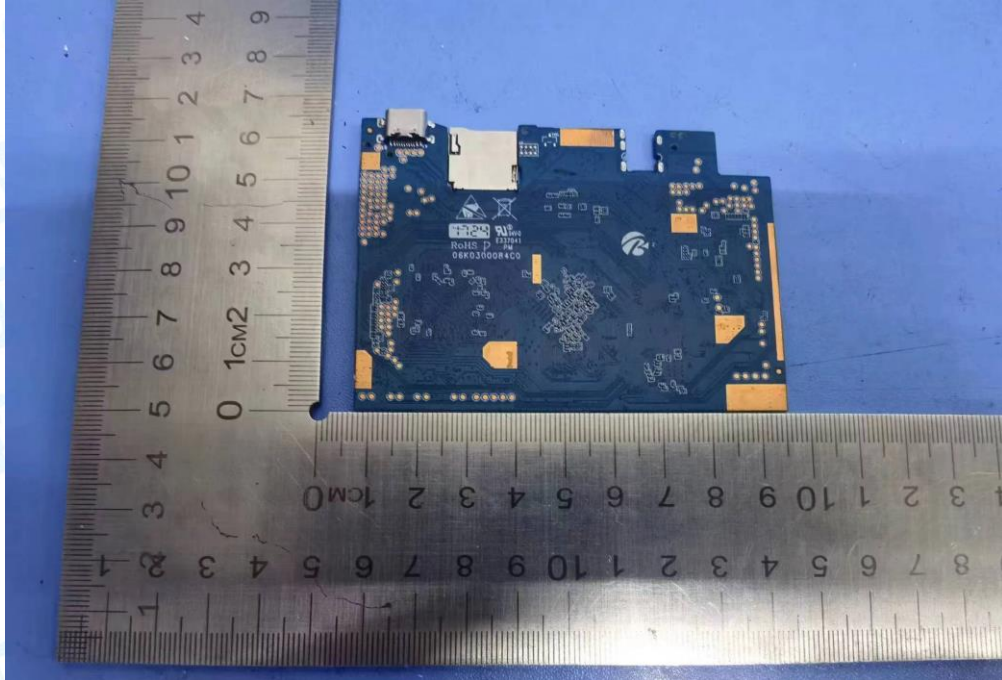

Appendix IV EUT Internal Photographs

Photo 7 Internal of EUT

BLE/BT/2.4G Wi-Fi Antenna

Photo 8 Appearance of PCB

Photo 9 Appearance of PCB

Photo 10 Appearance of PCB

Photo 11 Battery parameter