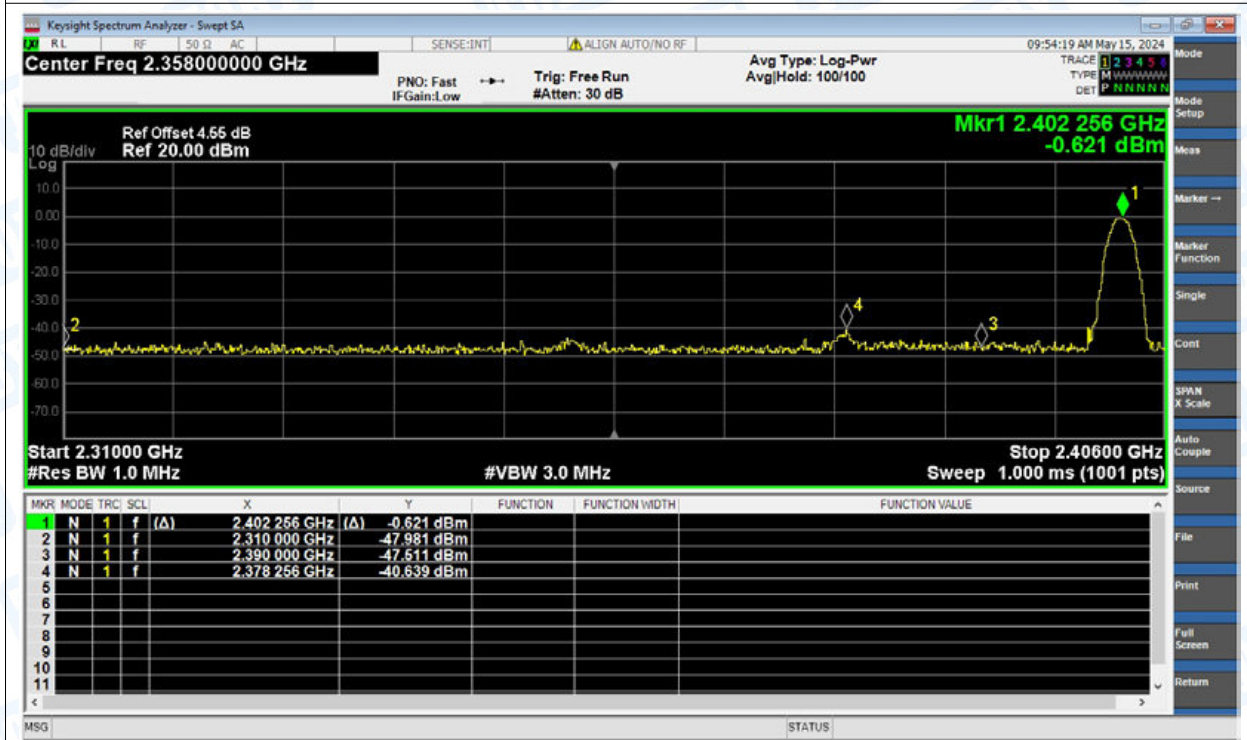

Restrict Band NVNT 1-DH1 2480MHz Ant1 No-Hopping Peak

Restrict Band NVNT 1-DH1 2480MHz Ant1 No-Hopping Average

Restrict Band NVNT 2-DH1 2402MHz Ant1 No-Hopping Peak

Restrict Band NVNT 2-DH1 2402MHz Ant1 No-Hopping Average

Restrict Band NVNT 2-DH1 2480MHz Ant1 No-Hopping Peak

Restrict Band NVNT 2-DH1 2480MHz Ant1 No-Hopping Average

Restrict Band NVNT 3-DH1 2402MHz Ant1 No-Hopping Peak

Restrict Band NVNT 3-DH1 2402MHz Ant1 No-Hopping Average