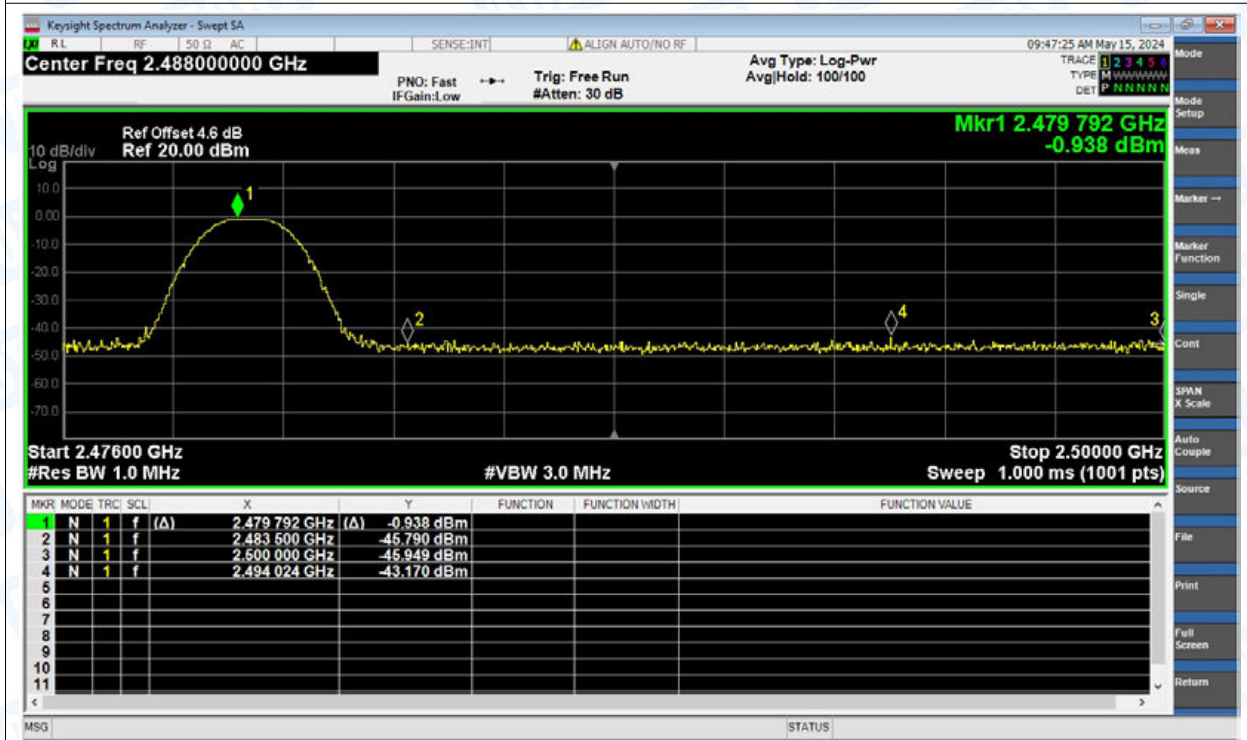

Restrict Band NVNT 1-DH1 2480MHz Ant1 No-Hopping Peak

Restrict Band NVNT 1-DH1 2480MHz Ant1 No-Hopping Average

Restrict Band NVNT 2-DH1 2402MHz Ant1 No-Hopping Peak

Restrict Band NVNT 2-DH1 2402MHz Ant1 No-Hopping Average

Restrict Band NVNT 2-DH1 2480MHz Ant1 No-Hopping Peak

Restrict Band NVNT 2-DH1 2480MHz Ant1 No-Hopping Average

Restrict Band NVNT 3-DH1 2402MHz Ant1 No-Hopping Peak

Restrict Band NVNT 3-DH1 2402MHz Ant1 No-Hopping Average