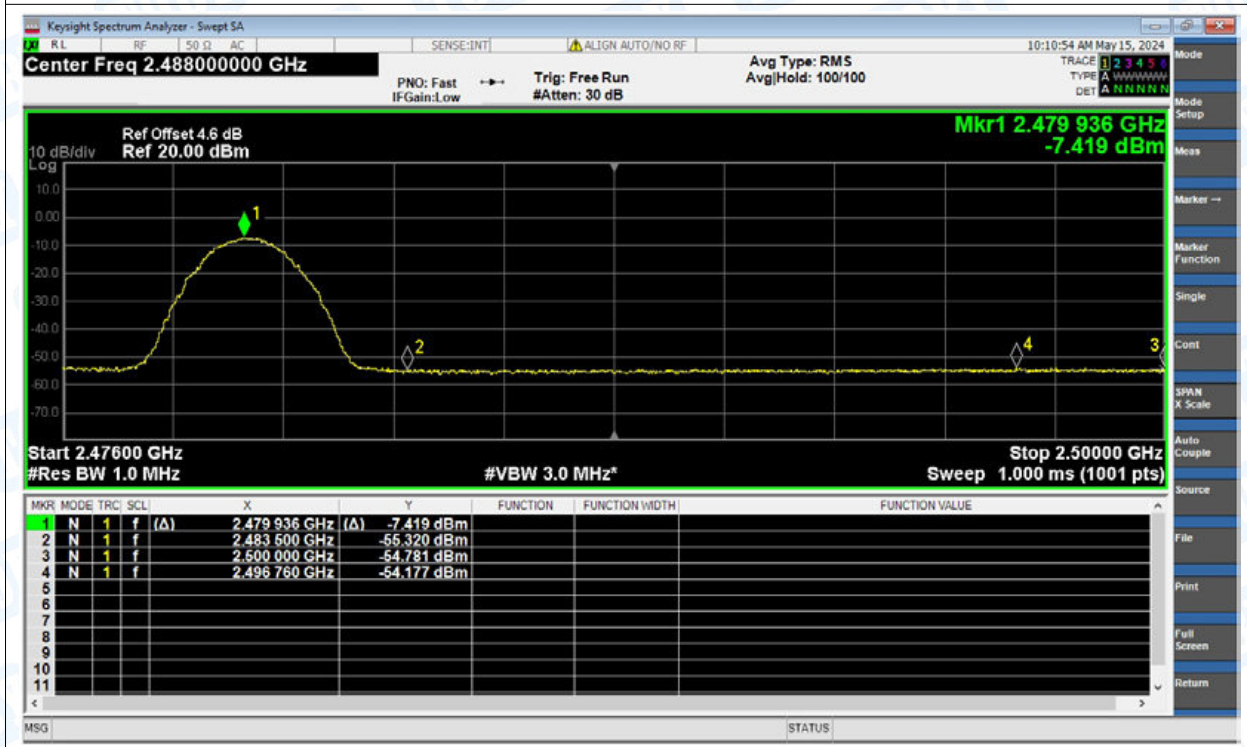

Restrict Band NVNT 1-DH1 2480MHz Ant1 No-Hopping Peak

Restrict Band NVNT 1-DH1 2480MHz Ant1 No-Hopping Average

Restrict Band NVNT 2-DH1 2402MHz Ant1 No-Hopping Peak

Restrict Band NVNT 2-DH1 2402MHz Ant1 No-Hopping Average

Restrict Band NVNT 2-DH1 2480MHz Ant1 No-Hopping Peak

Restrict Band NVNT 2-DH1 2480MHz Ant1 No-Hopping Average

Restrict Band NVNT 3-DH1 2402MHz Ant1 No-Hopping Peak

Restrict Band NVNT 3-DH1 2402MHz Ant1 No-Hopping Average

Restrict Band NVNT 3-DH1 2480MHz Ant1 No-Hopping Peak

Restrict Band NVNT 3-DH1 2480MHz Ant1 No-Hopping Average

9. Carrier Frequencies Separation

Condition	Mode	Antenna	Hopping Freq1 (MHz)	Hopping Freq2 (MHz)	HFS (MHz)	Limit (MHz)	Verdict
NVNT	1-DH1	Ant1	2440.849	2441.851	1.002	0.686	Pass
NVNT	2-DH1	Ant1	2440.864	2441.86	0.996	0.853	Pass
NVNT	3-DH1	Ant1	2441.017	2442.01	0.993	0.833	Pass