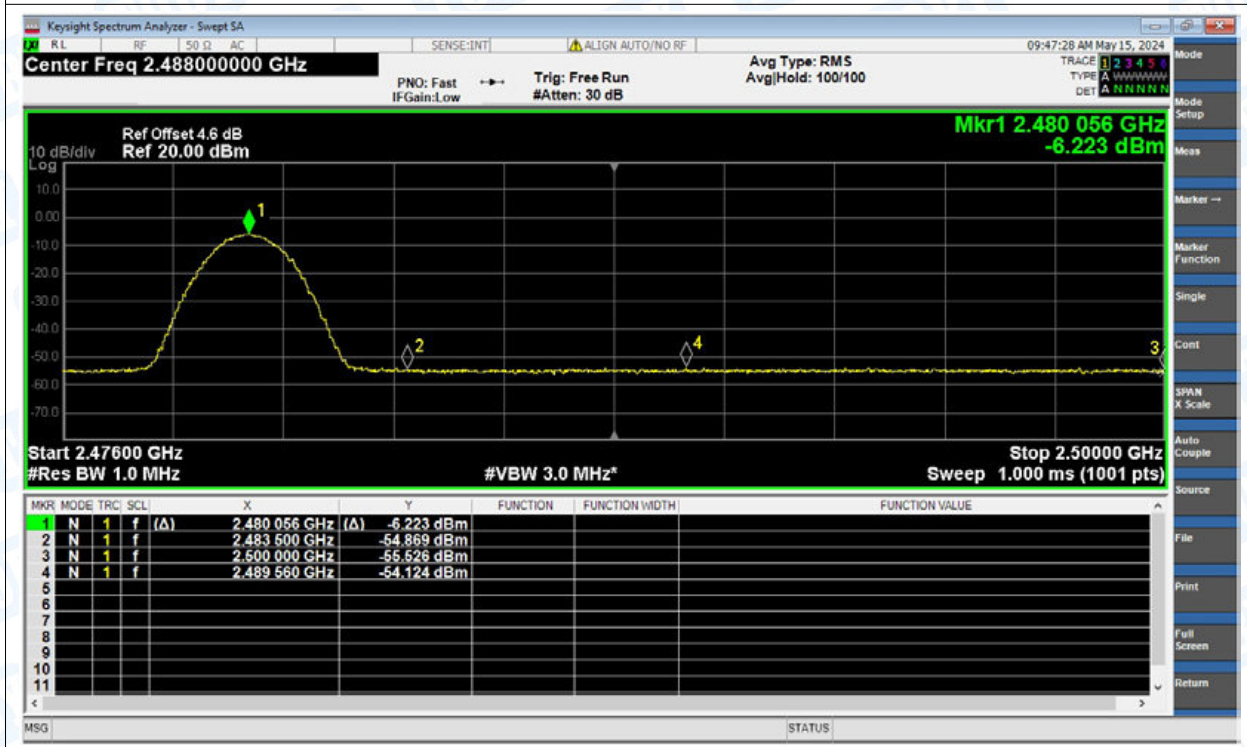

Restrict Band NVNT 1-DH1 2480MHz Ant1 No-Hopping Peak

Restrict Band NVNT 1-DH1 2480MHz Ant1 No-Hopping Average

Restrict Band NVNT 2-DH1 2402MHz Ant1 No-Hopping Peak

Restrict Band NVNT 2-DH1 2402MHz Ant1 No-Hopping Average

Restrict Band NVNT 2-DH1 2480MHz Ant1 No-Hopping Peak

Restrict Band NVNT 2-DH1 2480MHz Ant1 No-Hopping Average

Restrict Band NVNT 3-DH1 2402MHz Ant1 No-Hopping Peak

Restrict Band NVNT 3-DH1 2402MHz Ant1 No-Hopping Average

Restrict Band NVNT 3-DH1 2480MHz Ant1 No-Hopping Peak

Restrict Band NVNT 3-DH1 2480MHz Ant1 No-Hopping Average

9. Carrier Frequencies Separation

Condition	Mode	Antenna	Hopping Freq1 (MHz)	Hopping Freq2 (MHz)	HFS (MHz)	Limit (MHz)	Verdict
NVNT	1-DH1	Ant1	2440.849	2441.851	1.002	0.686	Pass
NVNT	2-DH1	Ant1	2440.864	2441.86	0.996	0.853	Pass
NVNT	3-DH1	Ant1	2441.017	2442.01	0.993	0.833	Pass