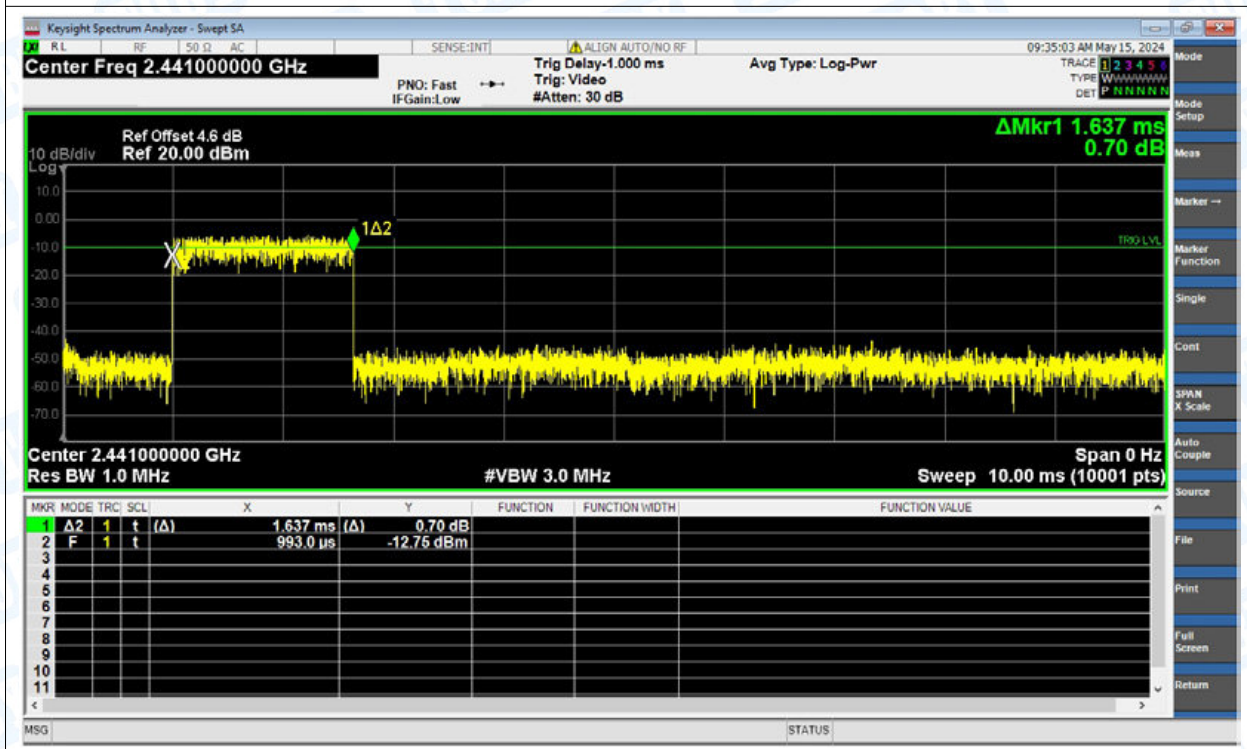

Test Graphs

Dwell NVNT 1-DH1 2441MHz Ant1

Dwell NVNT 1-DH3 2441MHz Ant1

Dwell NVNT 1-DH5 2441MHz Ant1

Dwell NVNT 2-DH1 2441MHz Ant1

Dwell NVNT 2-DH3 2441MHz Ant1

Dwell NVNT 2-DH5 2441MHz Ant1

Dwell NVNT 3-DH1 2441MHz Ant1