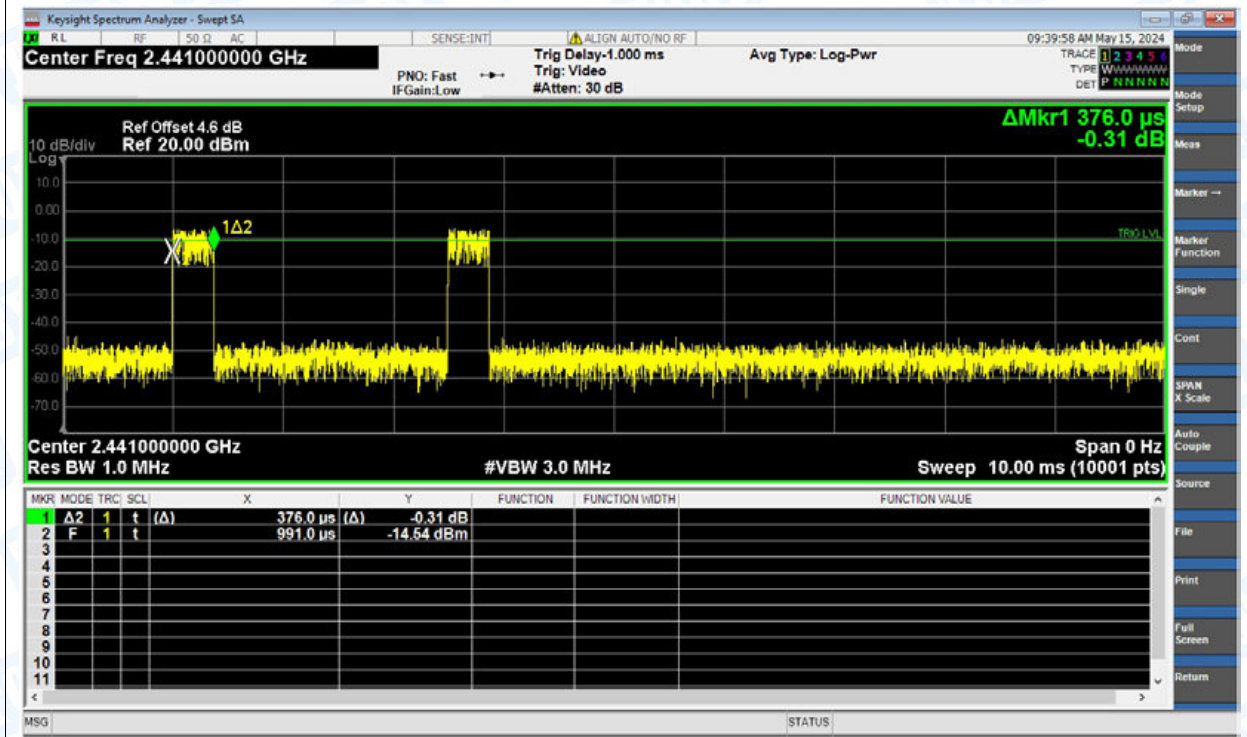

Test Graphs

Hopping No. NVNT 1-DH1 2441MHz Ant1

Hopping No. NVNT 2-DH1 2441MHz Ant1

11. Dwell Time

Condition	Mode	Frequency (MHz)	Antenna	Pulse Time (ms)	Total Dwell Time (ms)	Period Time (ms)	Limit (ms)	Verdict
NVNT	1-DH1	2441	Ant1	0.376	120.32	31600	400	Pass
NVNT	1-DH3	2441	Ant1	1.631	260.96	31600	400	Pass
NVNT	1-DH5	2441	Ant1	2.88	307.2	31600	400	Pass
NVNT	2-DH1	2441	Ant1	0.385	123.2	31600	400	Pass
NVNT	2-DH3	2441	Ant1	1.638	262.08	31600	400	Pass
NVNT	2-DH5	2441	Ant1	1.637	174.613	31600	400	Pass
NVNT	3-DH1	2441	Ant1	0.387	123.84	31600	400	Pass
NVNT	3-DH3	2441	Ant1	1.636	261.76	31600	400	Pass
NVNT	3-DH5	2441	Ant1	2.888	308.053	31600	400	Pass

Test Graphs

Dwell NVNT 1-DH1 2441MHz Ant1

Dwell NVNT 1-DH3 2441MHz Ant1

Dwell NVNT 1-DH5 2441MHz Ant1

Dwell NVNT 2-DH1 2441MHz Ant1

Dwell NVNT 2-DH3 2441MHz Ant1

Dwell NVNT 2-DH5 2441MHz Ant1

Dwell NVNT 3-DH1 2441MHz Ant1