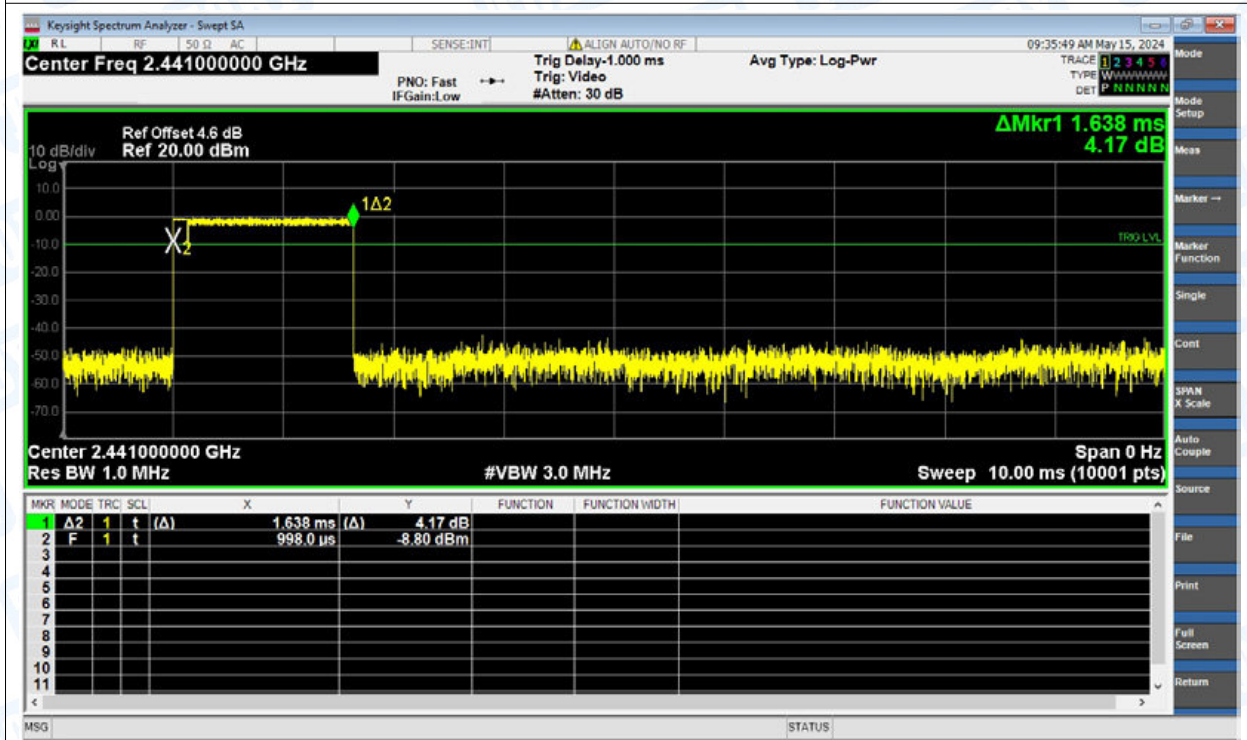

Test Graphs

Dwell NVNT 1-DH1 2441MHz Ant1

Dwell NVNT 1-DH3 2441MHz Ant1

Dwell NVNT 1-DH5 2441MHz Ant1

Dwell NVNT 2-DH1 2441MHz Ant1

Dwell NVNT 2-DH3 2441MHz Ant1

Dwell NVNT 2-DH5 2441MHz Ant1

Dwell NVNT 3-DH1 2441MHz Ant1