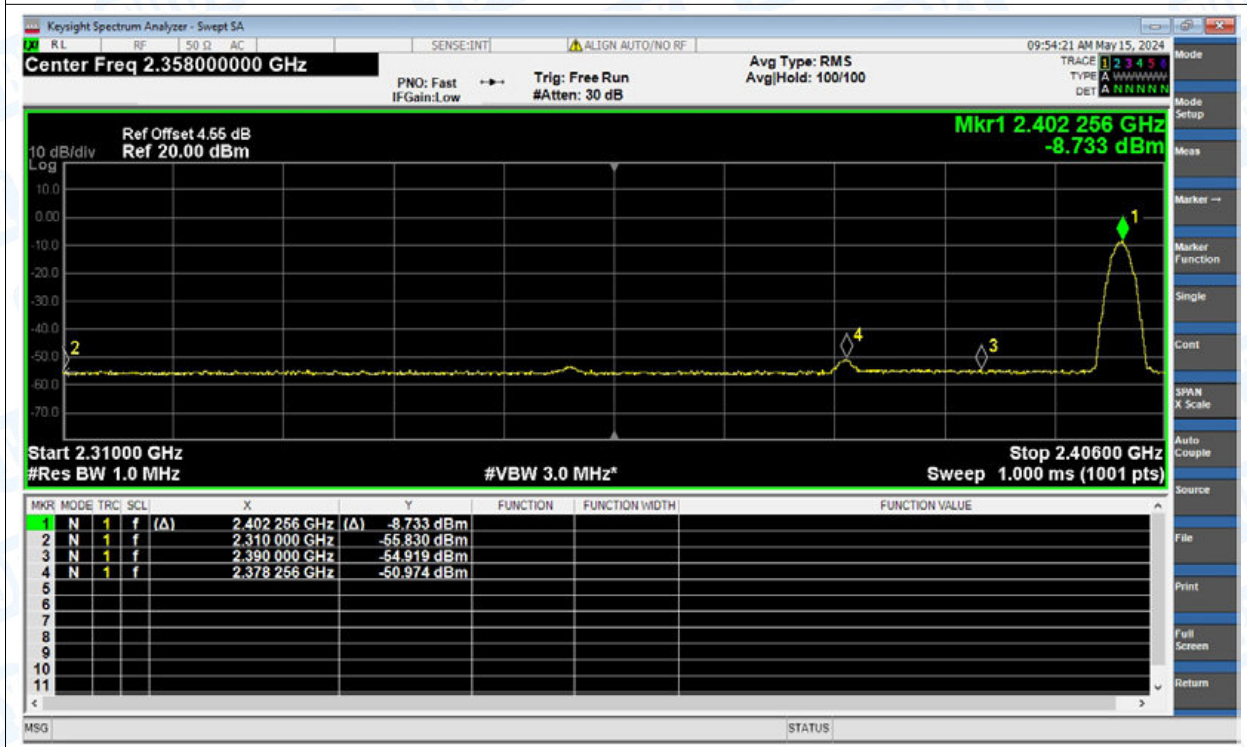

Restrict Band NVNT 1-DH1 2480MHz Ant1 No-Hopping Peak

Restrict Band NVNT 1-DH1 2480MHz Ant1 No-Hopping Average

Restrict Band NVNT 2-DH1 2402MHz Ant1 No-Hopping Peak

Restrict Band NVNT 2-DH1 2402MHz Ant1 No-Hopping Average

Restrict Band NVNT 2-DH1 2480MHz Ant1 No-Hopping Peak

Restrict Band NVNT 2-DH1 2480MHz Ant1 No-Hopping Average

Restrict Band NVNT 3-DH1 2402MHz Ant1 No-Hopping Peak

Restrict Band NVNT 3-DH1 2402MHz Ant1 No-Hopping Average

Restrict Band NVNT 3-DH1 2480MHz Ant1 No-Hopping Peak

Restrict Band NVNT 3-DH1 2480MHz Ant1 No-Hopping Average

9. Carrier Frequencies Separation

Condition	Mode	Antenna	Hopping Freq1 (MHz)	Hopping Freq2 (MHz)	HFS (MHz)	Limit (MHz)	Verdict
NVNT	1-DH1	Ant1	2440.849	2441.851	1.002	0.686	Pass
NVNT	2-DH1	Ant1	2440.864	2441.86	0.996	0.853	Pass
NVNT	3-DH1	Ant1	2441.017	2442.01	0.993	0.833	Pass