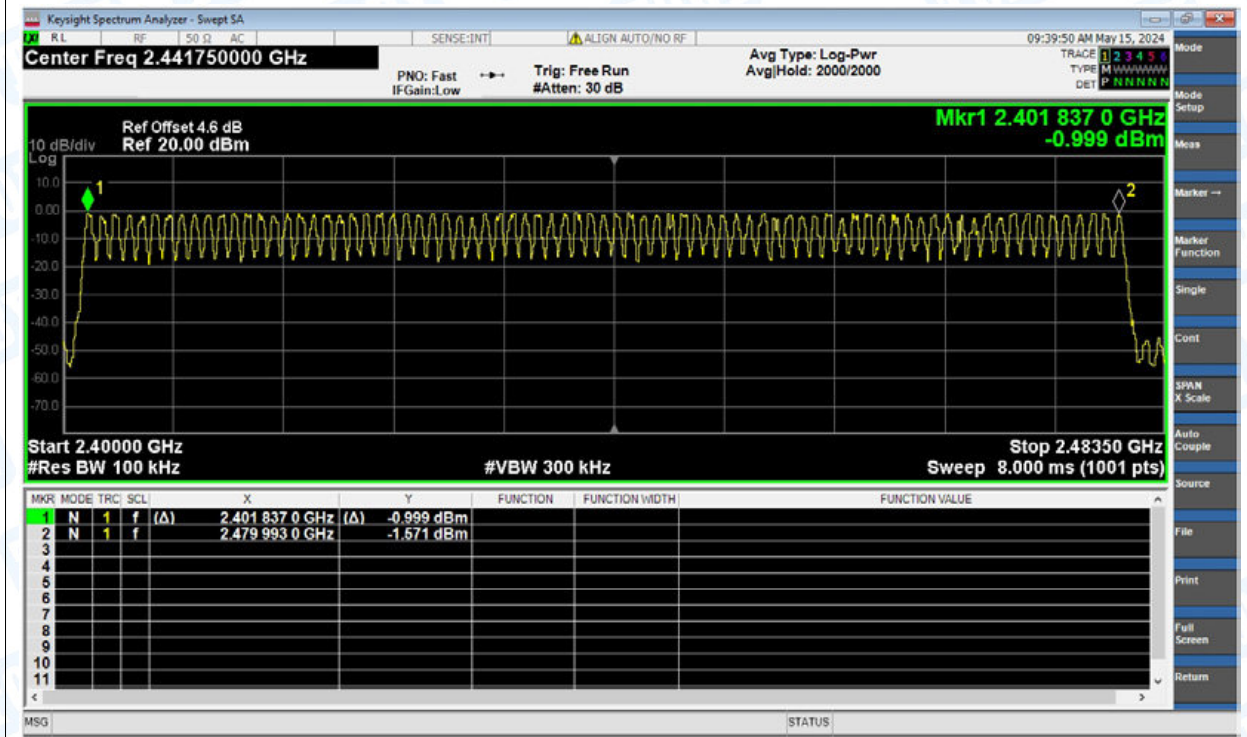

Test Graphs

CFS NVNT 1-DH1 2441MHz Ant1

CFS NVNT 2-DH1 2441MHz Ant1

10. Number of Hopping Channel

Condition	Mode	Antenna	Hopping Number	Limit	Verdict
NVNT	1-DH1	Ant1	79	15	Pass
NVNT	2-DH1	Ant1	79	15	Pass
NVNT	3-DH1	Ant1	79	15	Pass

Test Graphs

Hopping No. NVNT 1-DH1 2441MHz Ant1

Hopping No. NVNT 2-DH1 2441MHz Ant1

11. Dwell Time

Condition	Mode	Frequency (MHz)	Antenna	Pulse Time (ms)	Total Dwell Time (ms)	Period Time (ms)	Limit (ms)	Verdict
NVNT	1-DH1	2441	Ant1	0.376	120.32	31600	400	Pass
NVNT	1-DH3	2441	Ant1	1.631	260.96	31600	400	Pass
NVNT	1-DH5	2441	Ant1	2.88	307.2	31600	400	Pass
NVNT	2-DH1	2441	Ant1	0.385	123.2	31600	400	Pass
NVNT	2-DH3	2441	Ant1	1.638	262.08	31600	400	Pass
NVNT	2-DH5	2441	Ant1	1.637	174.613	31600	400	Pass
NVNT	3-DH1	2441	Ant1	0.387	123.84	31600	400	Pass
NVNT	3-DH3	2441	Ant1	1.636	261.76	31600	400	Pass
NVNT	3-DH5	2441	Ant1	2.888	308.053	31600	400	Pass