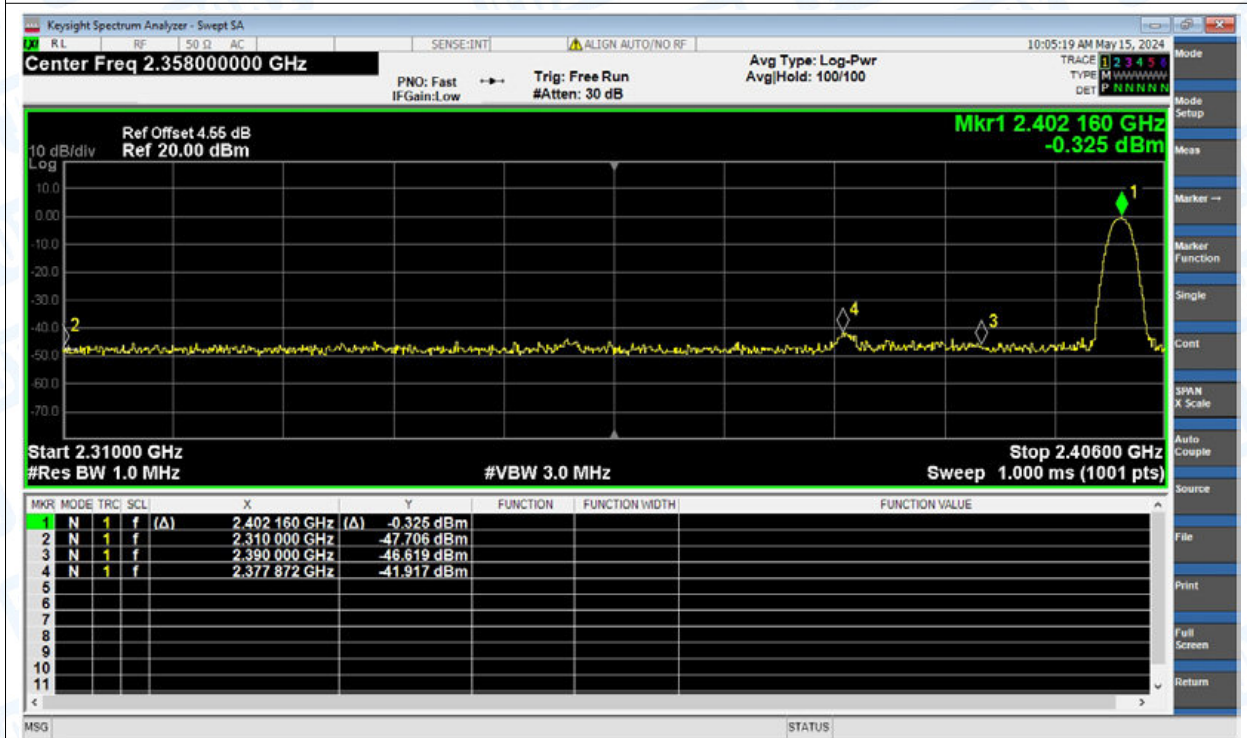

Restrict Band NVNT 1-DH1 2480MHz Ant1 No-Hopping Peak

Restrict Band NVNT 1-DH1 2480MHz Ant1 No-Hopping Average

Restrict Band NVNT 2-DH1 2402MHz Ant1 No-Hopping Peak

Restrict Band NVNT 2-DH1 2402MHz Ant1 No-Hopping Average

Restrict Band NVNT 2-DH1 2480MHz Ant1 No-Hopping Peak

Restrict Band NVNT 2-DH1 2480MHz Ant1 No-Hopping Average

Restrict Band NVNT 3-DH1 2402MHz Ant1 No-Hopping Peak

Restrict Band NVNT 3-DH1 2402MHz Ant1 No-Hopping Average