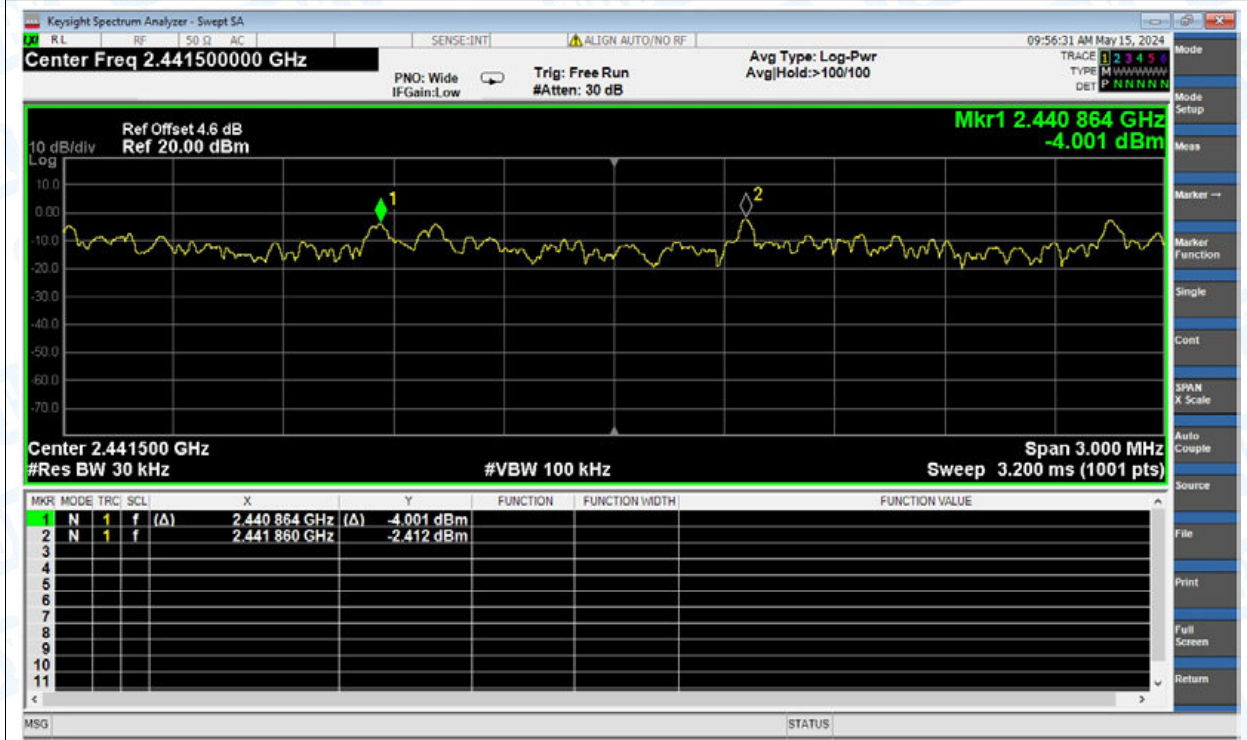

CFS NVNT 2-DH1 2441MHz Ant1