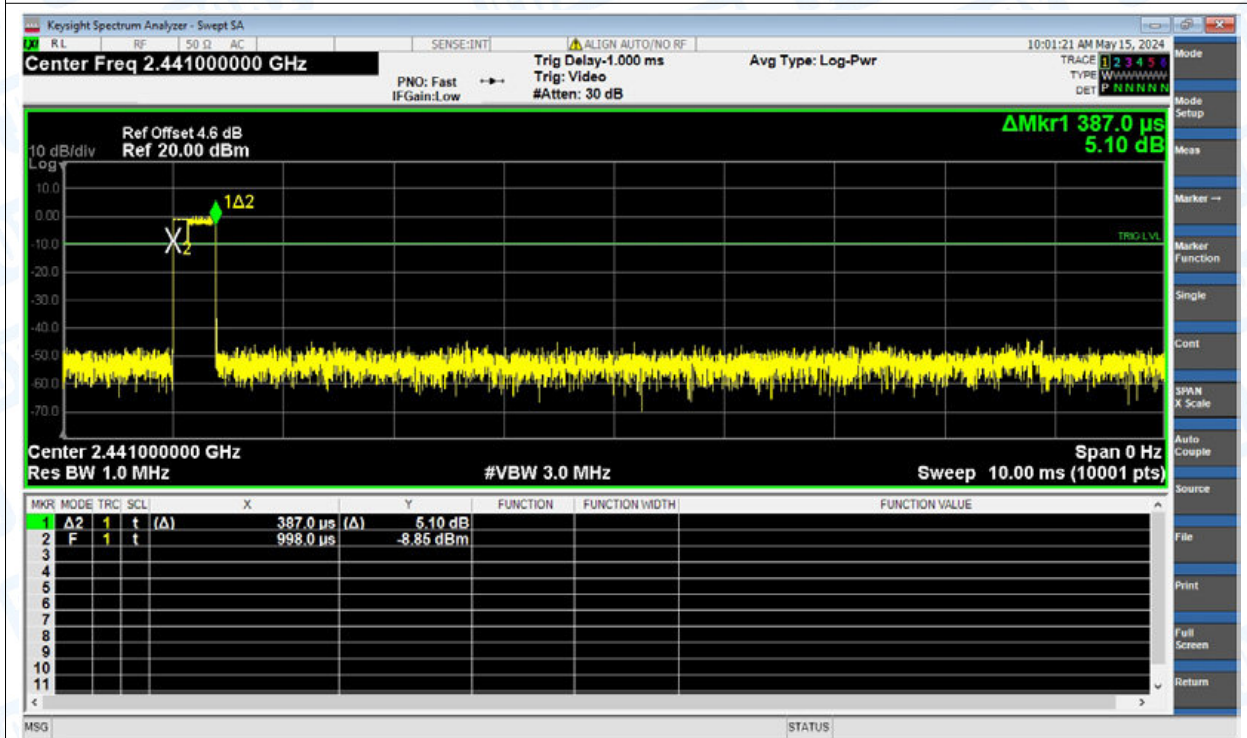

Test Graphs

Dwell NVNT 1-DH1 2441MHz Ant1

Dwell NVNT 1-DH3 2441MHz Ant1

Dwell NVNT 1-DH5 2441MHz Ant1

Dwell NVNT 2-DH1 2441MHz Ant1

Dwell NVNT 2-DH3 2441MHz Ant1

Dwell NVNT 2-DH5 2441MHz Ant1

Dwell NVNT 3-DH1 2441MHz Ant1

Dwell NVNT 3-DH3 2441MHz Ant1

-----END OF THE REPORT-----