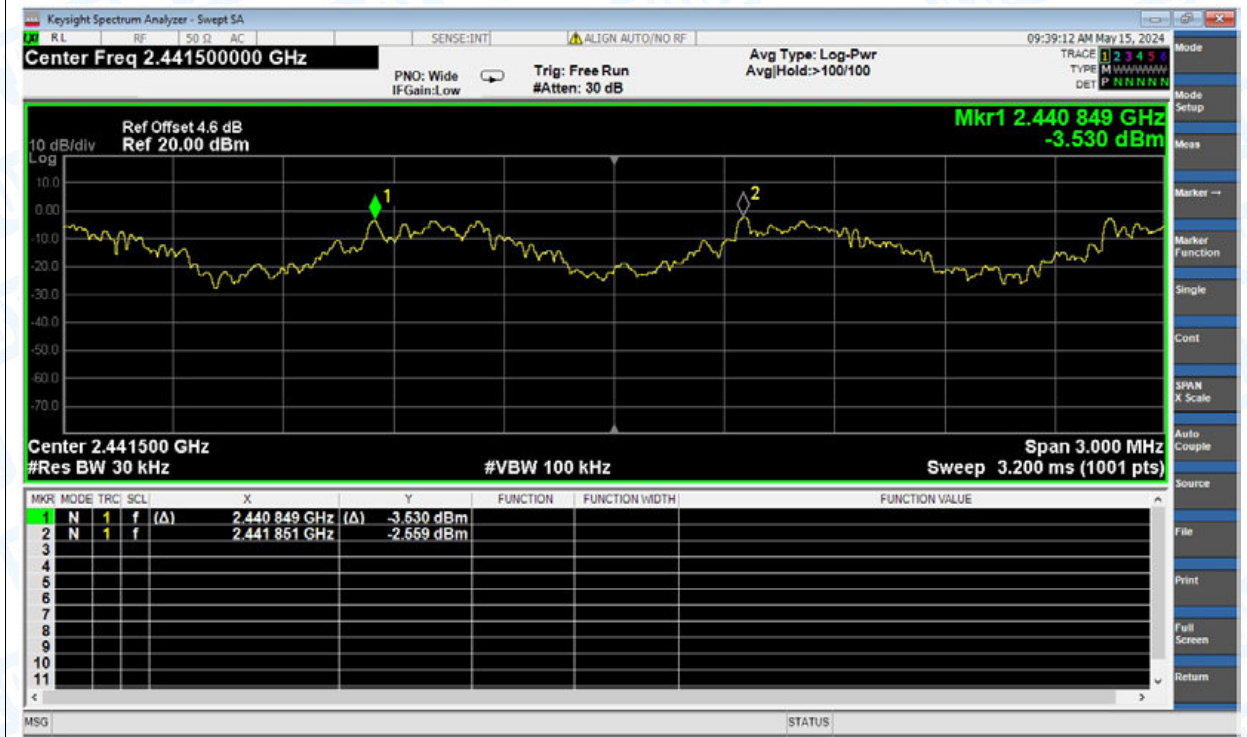

Test Graphs

CFS NVNT 1-DH1 2441MHz Ant1