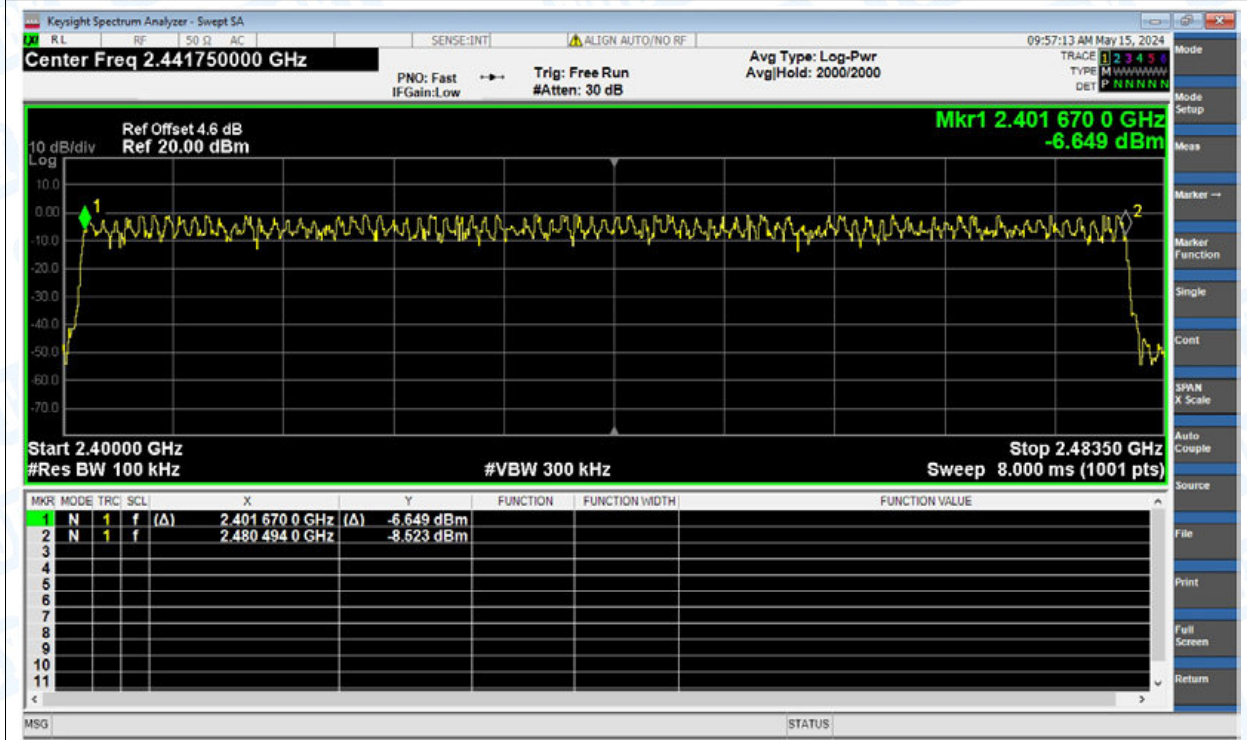

Test Graphs

Hopping No. NVNT 1-DH1 2441MHz Ant1

Hopping No. NVNT 2-DH1 2441MHz Ant1

11. Dwell Time

Condition	Mode	Frequency (MHz)	Antenna	Pulse Time (ms)	Total Dwell Time (ms)	Period Time (ms)	Limit (ms)	Verdict
NVNT	1-DH1	2441	Ant1	0.376	120.32	31600	400	Pass
NVNT	1-DH3	2441	Ant1	1.631	260.96	31600	400	Pass
NVNT	1-DH5	2441	Ant1	2.88	307.2	31600	400	Pass
NVNT	2-DH1	2441	Ant1	0.385	123.2	31600	400	Pass
NVNT	2-DH3	2441	Ant1	1.638	262.08	31600	400	Pass
NVNT	2-DH5	2441	Ant1	1.637	174.613	31600	400	Pass
NVNT	3-DH1	2441	Ant1	0.387	123.84	31600	400	Pass
NVNT	3-DH3	2441	Ant1	1.636	261.76	31600	400	Pass
NVNT	3-DH5	2441	Ant1	2.888	308.053	31600	400	Pass