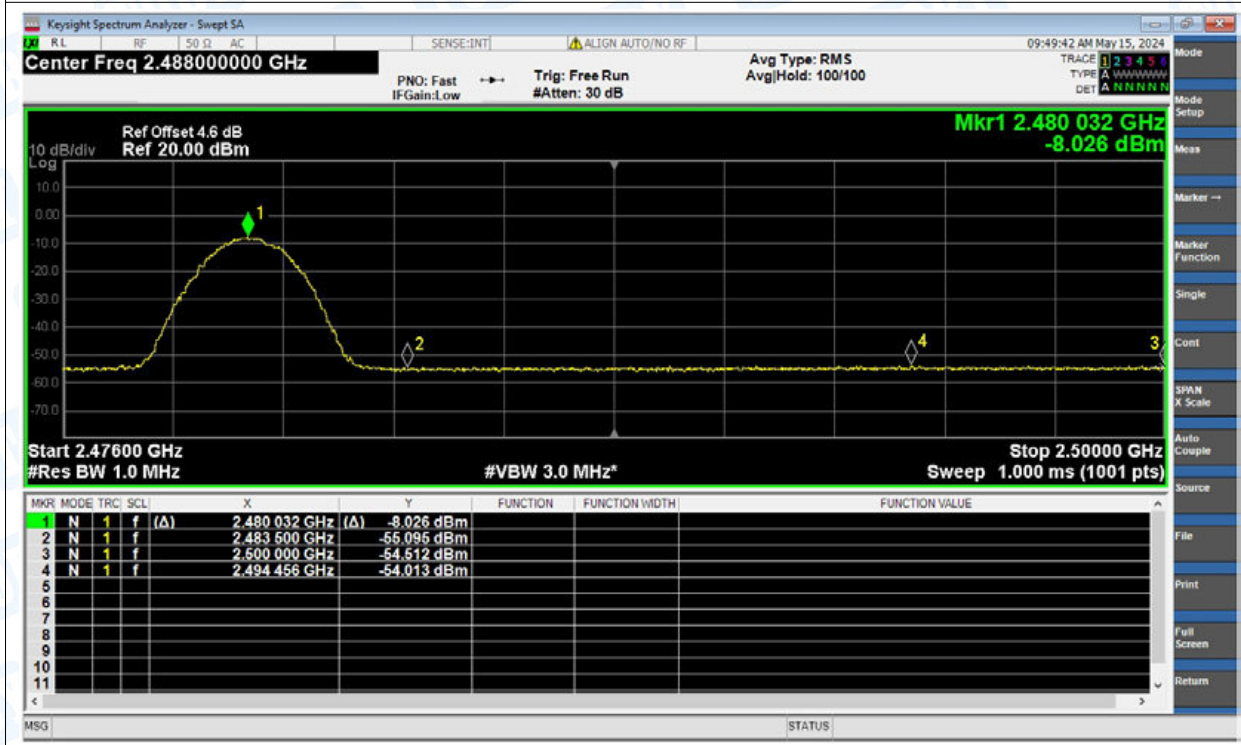

Restrict Band NVNT 1-DH1 2480MHz Ant1 No-Hopping Peak

Restrict Band NVNT 1-DH1 2480MHz Ant1 No-Hopping Average

Restrict Band NVNT 2-DH1 2402MHz Ant1 No-Hopping Peak

Restrict Band NVNT 2-DH1 2402MHz Ant1 No-Hopping Average

Restrict Band NVNT 2-DH1 2480MHz Ant1 No-Hopping Peak

Restrict Band NVNT 2-DH1 2480MHz Ant1 No-Hopping Average

Restrict Band NVNT 3-DH1 2402MHz Ant1 No-Hopping Peak

Restrict Band NVNT 3-DH1 2402MHz Ant1 No-Hopping Average

Restrict Band NVNT 3-DH1 2480MHz Ant1 No-Hopping Peak

Restrict Band NVNT 3-DH1 2480MHz Ant1 No-Hopping Average

9. Carrier Frequencies Separation

Condition	Mode	Antenna	Hopping Freq1 (MHz)	Hopping Freq2 (MHz)	HFS (MHz)	Limit (MHz)	Verdict
NVNT	1-DH1	Ant1	2440.849	2441.851	1.002	0.686	Pass
NVNT	2-DH1	Ant1	2440.864	2441.86	0.996	0.853	Pass
NVNT	3-DH1	Ant1	2441.017	2442.01	0.993	0.833	Pass