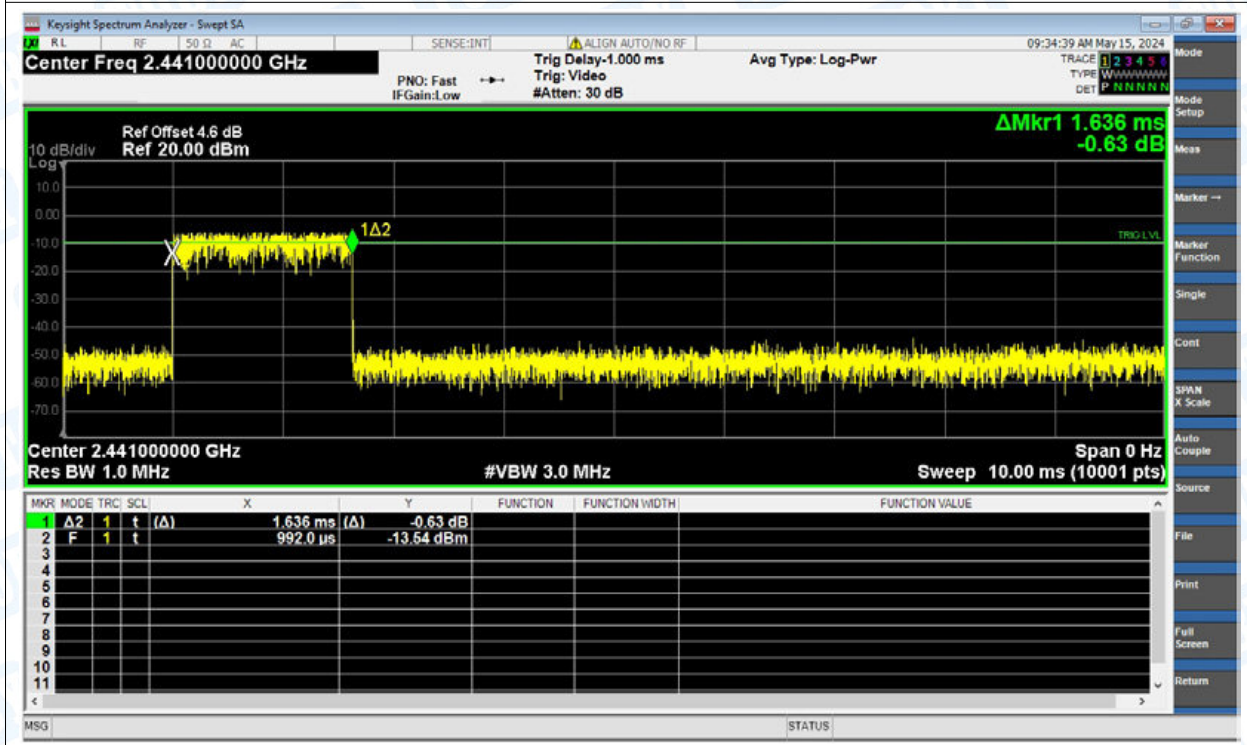

Test Graphs

Dwell NVNT 1-DH1 2441MHz Ant1

Dwell NVNT 1-DH3 2441MHz Ant1

Dwell NVNT 1-DH5 2441MHz Ant1

Dwell NVNT 2-DH1 2441MHz Ant1

Dwell NVNT 2-DH3 2441MHz Ant1

Dwell NVNT 2-DH5 2441MHz Ant1

Dwell NVNT 3-DH1 2441MHz Ant1

Dwell NVNT 3-DH3 2441MHz Ant1

-----END OF THE REPORT-----