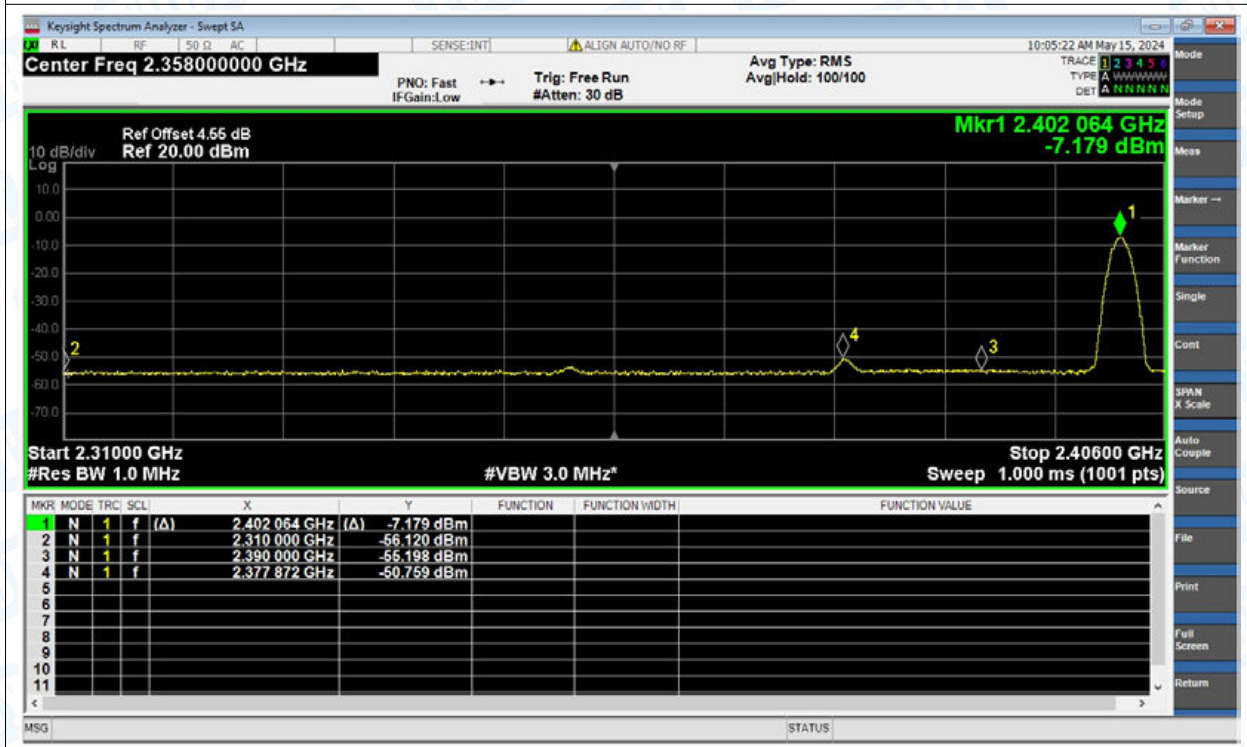

Restrict Band NVNT 1-DH1 2480MHz Ant1 No-Hopping Peak

Restrict Band NVNT 1-DH1 2480MHz Ant1 No-Hopping Average

Restrict Band NVNT 2-DH1 2402MHz Ant1 No-Hopping Peak

Restrict Band NVNT 2-DH1 2402MHz Ant1 No-Hopping Average

Restrict Band NVNT 2-DH1 2480MHz Ant1 No-Hopping Peak

Restrict Band NVNT 2-DH1 2480MHz Ant1 No-Hopping Average

Restrict Band NVNT 3-DH1 2402MHz Ant1 No-Hopping Peak

Restrict Band NVNT 3-DH1 2402MHz Ant1 No-Hopping Average

Restrict Band NVNT 3-DH1 2480MHz Ant1 No-Hopping Peak

Restrict Band NVNT 3-DH1 2480MHz Ant1 No-Hopping Average

9. Carrier Frequencies Separation

Condition	Mode	Antenna	Hopping Freq1 (MHz)	Hopping Freq2 (MHz)	HFS (MHz)	Limit (MHz)	Verdict
NVNT	1-DH1	Ant1	2440.849	2441.851	1.002	0.686	Pass
NVNT	2-DH1	Ant1	2440.864	2441.86	0.996	0.853	Pass
NVNT	3-DH1	Ant1	2441.017	2442.01	0.993	0.833	Pass