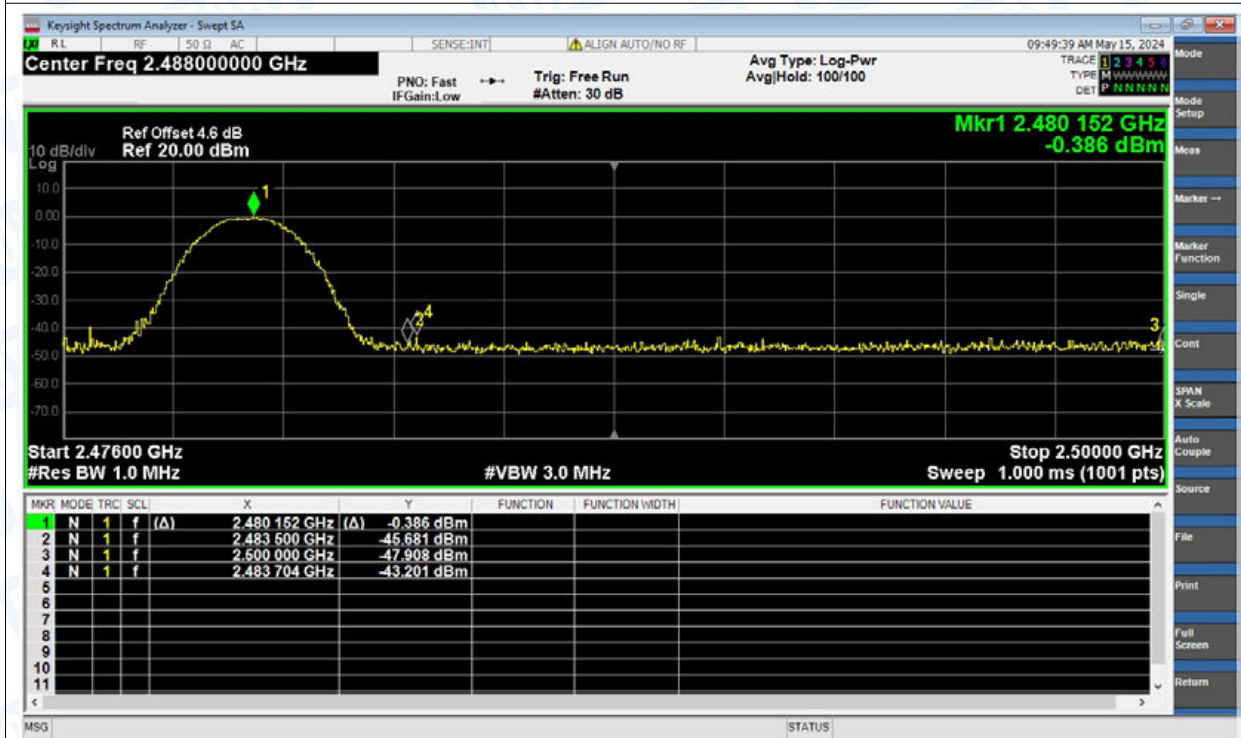

Restrict Band NVNT 1-DH1 2480MHz Ant1 No-Hopping Peak

Restrict Band NVNT 1-DH1 2480MHz Ant1 No-Hopping Average

Restrict Band NVNT 2-DH1 2402MHz Ant1 No-Hopping Peak

Restrict Band NVNT 2-DH1 2402MHz Ant1 No-Hopping Average

Restrict Band NVNT 2-DH1 2480MHz Ant1 No-Hopping Peak

Restrict Band NVNT 2-DH1 2480MHz Ant1 No-Hopping Average

Restrict Band NVNT 3-DH1 2402MHz Ant1 No-Hopping Peak

Restrict Band NVNT 3-DH1 2402MHz Ant1 No-Hopping Average

Restrict Band NVNT 3-DH1 2480MHz Ant1 No-Hopping Peak

Restrict Band NVNT 3-DH1 2480MHz Ant1 No-Hopping Average

9. Carrier Frequencies Separation

Condition	Mode	Antenna	Hopping Freq1 (MHz)	Hopping Freq2 (MHz)	HFS (MHz)	Limit (MHz)	Verdict
NVNT	1-DH1	Ant1	2440.849	2441.851	1.002	0.686	Pass
NVNT	2-DH1	Ant1	2440.864	2441.86	0.996	0.853	Pass
NVNT	3-DH1	Ant1	2441.017	2442.01	0.993	0.833	Pass