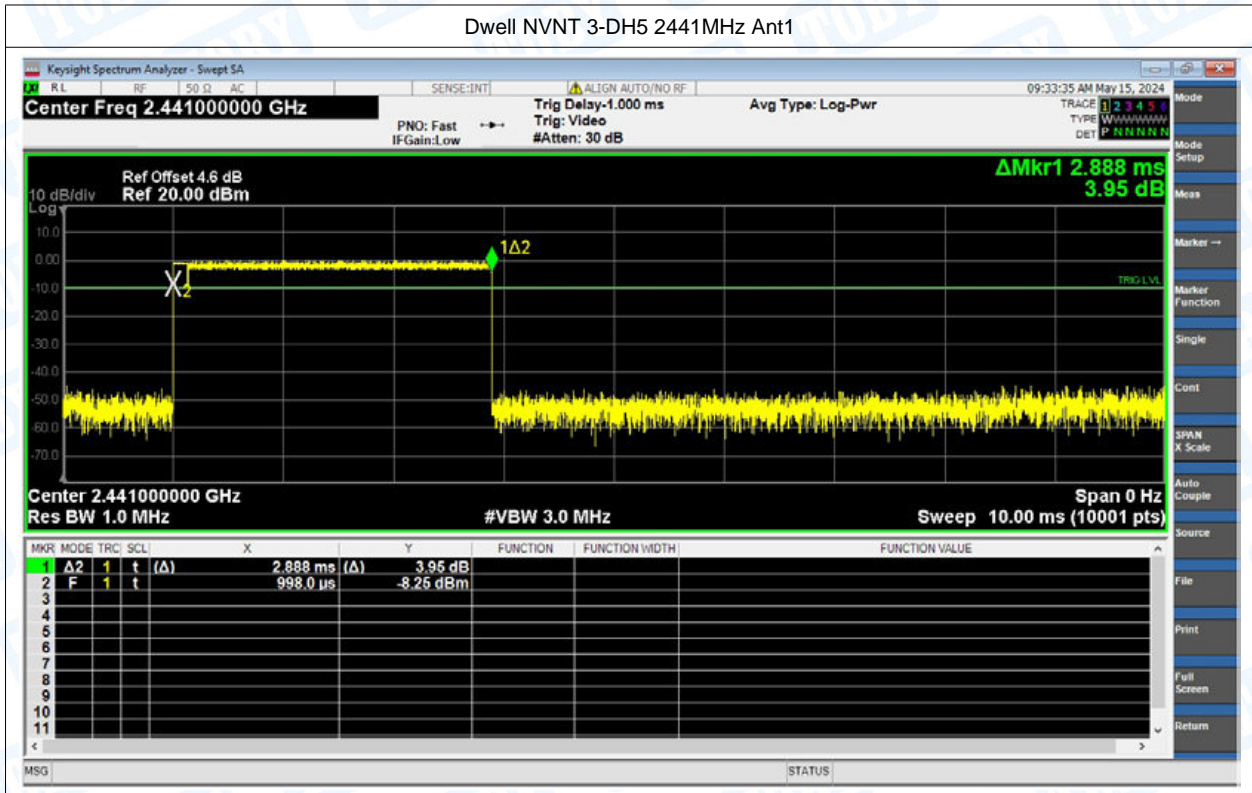

Test Graphs

Dwell NVNT 1-DH1 2441MHz Ant1

Dwell NVNT 1-DH3 2441MHz Ant1

Dwell NVNT 1-DH5 2441MHz Ant1

Dwell NVNT 2-DH1 2441MHz Ant1

Dwell NVNT 2-DH3 2441MHz Ant1

Dwell NVNT 2-DH5 2441MHz Ant1

Dwell NVNT 3-DH1 2441MHz Ant1

Dwell NVNT 3-DH3 2441MHz Ant1

-----END OF THE REPORT-----