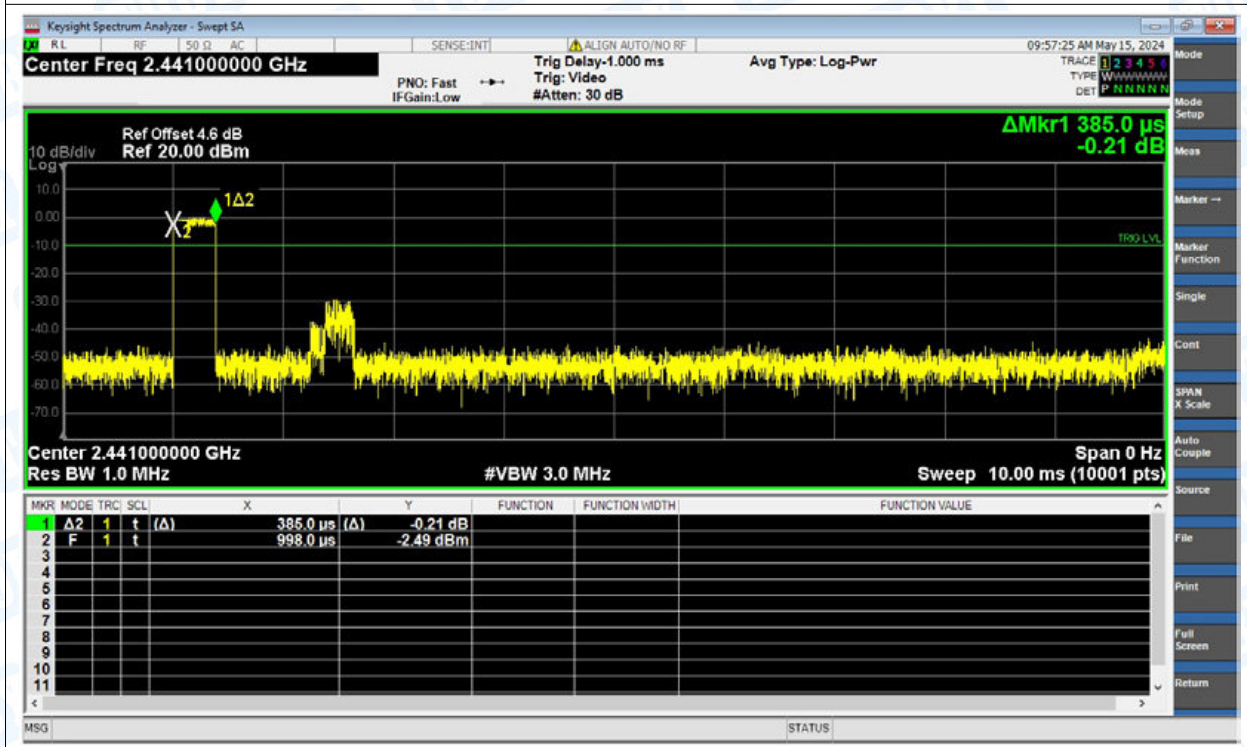

Test Graphs

Dwell NVNT 1-DH1 2441MHz Ant1

Dwell NVNT 1-DH3 2441MHz Ant1

Dwell NVNT 1-DH5 2441MHz Ant1

Dwell NVNT 2-DH1 2441MHz Ant1

Dwell NVNT 2-DH3 2441MHz Ant1

Dwell NVNT 2-DH5 2441MHz Ant1

Dwell NVNT 3-DH1 2441MHz Ant1