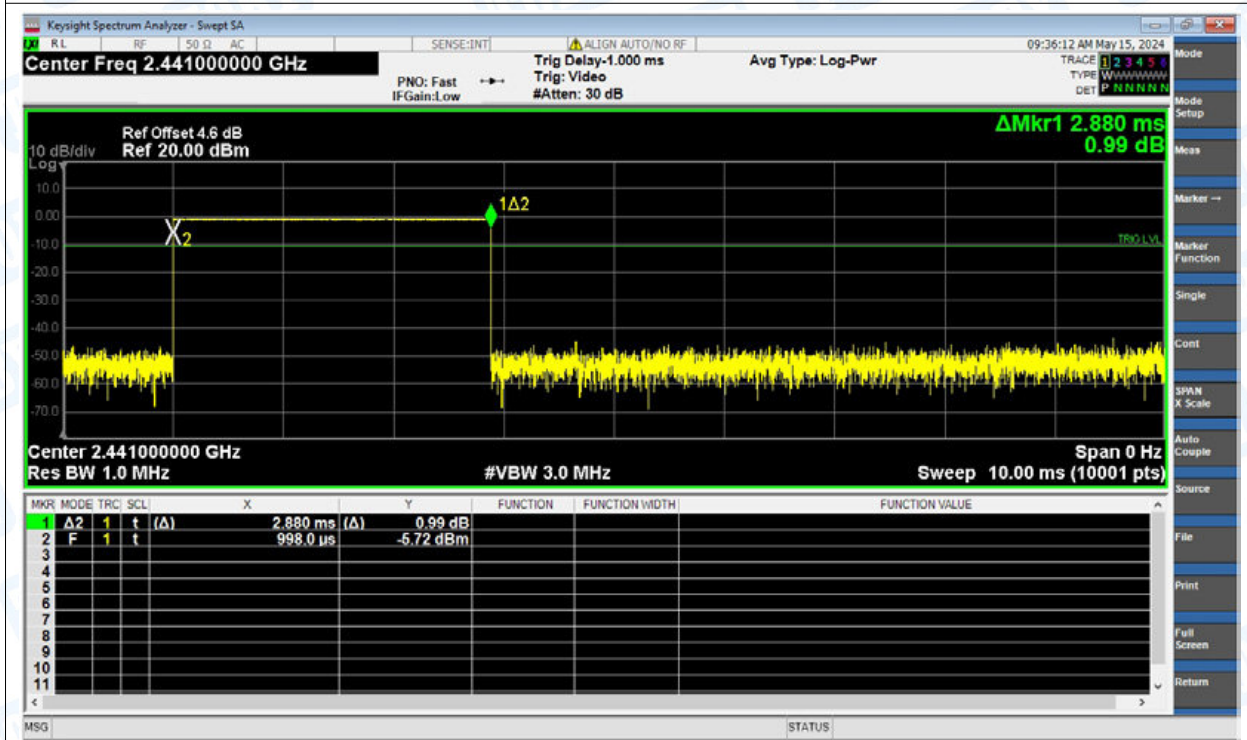

Test Graphs

Dwell NVNT 1-DH1 2441MHz Ant1

Dwell NVNT 1-DH3 2441MHz Ant1

Dwell NVNT 1-DH5 2441MHz Ant1

Dwell NVNT 2-DH1 2441MHz Ant1

Dwell NVNT 2-DH3 2441MHz Ant1

Dwell NVNT 2-DH5 2441MHz Ant1

Dwell NVNT 3-DH1 2441MHz Ant1