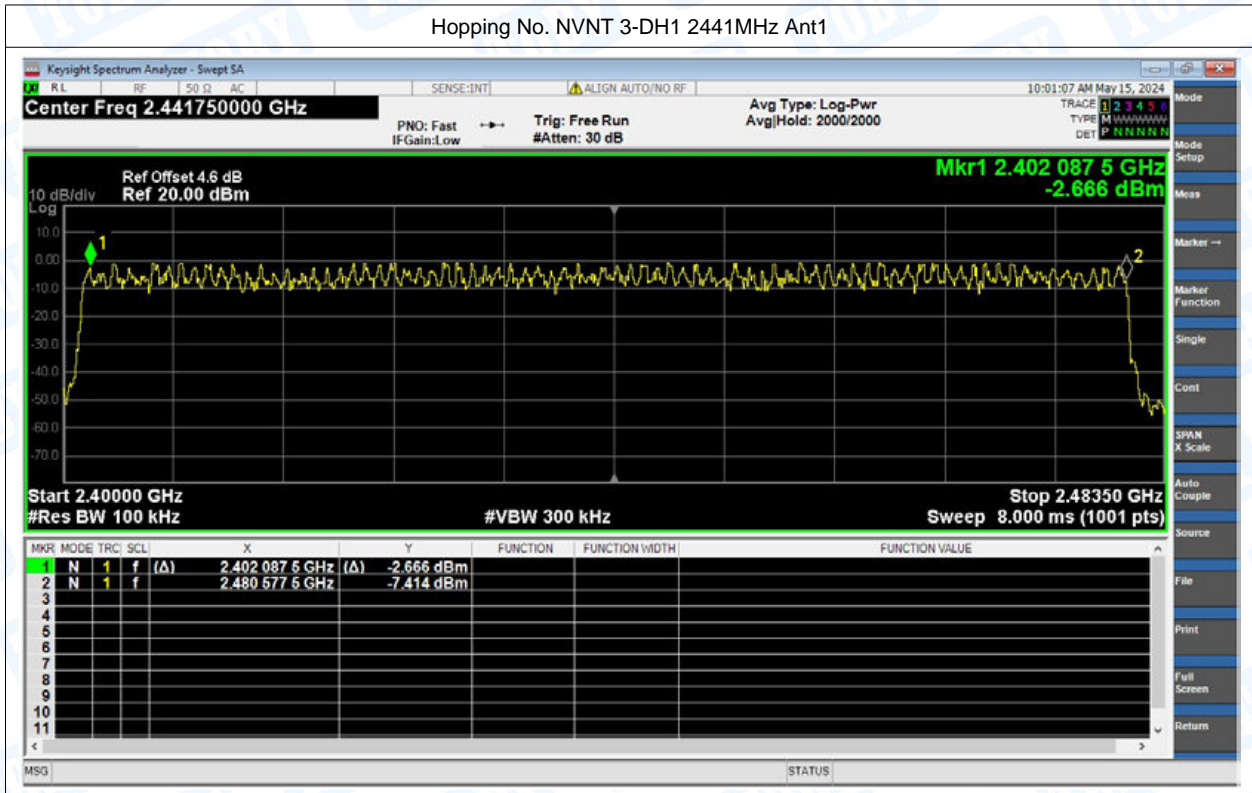

Test Graphs

CFS NVNT 1-DH1 2441MHz Ant1

CFS NVNT 2-DH1 2441MHz Ant1

10. Number of Hopping Channel

Condition	Mode	Antenna	Hopping Number	Limit	Verdict
NVNT	1-DH1	Ant1	79	15	Pass
NVNT	2-DH1	Ant1	79	15	Pass
NVNT	3-DH1	Ant1	79	15	Pass

Test Graphs

Hopping No. NVNT 1-DH1 2441MHz Ant1

Hopping No. NVNT 2-DH1 2441MHz Ant1

11. Dwell Time

Condition	Mode	Frequency (MHz)	Antenna	Pulse Time (ms)	Total Dwell Time (ms)	Period Time (ms)	Limit (ms)	Verdict
NVNT	1-DH1	2441	Ant1	0.376	120.32	31600	400	Pass
NVNT	1-DH3	2441	Ant1	1.631	260.96	31600	400	Pass
NVNT	1-DH5	2441	Ant1	2.88	307.2	31600	400	Pass
NVNT	2-DH1	2441	Ant1	0.385	123.2	31600	400	Pass
NVNT	2-DH3	2441	Ant1	1.638	262.08	31600	400	Pass
NVNT	2-DH5	2441	Ant1	1.637	174.613	31600	400	Pass
NVNT	3-DH1	2441	Ant1	0.387	123.84	31600	400	Pass
NVNT	3-DH3	2441	Ant1	1.636	261.76	31600	400	Pass
NVNT	3-DH5	2441	Ant1	2.888	308.053	31600	400	Pass

Test Graphs

Dwell NVNT 1-DH1 2441MHz Ant1

Dwell NVNT 1-DH3 2441MHz Ant1

Dwell NVNT 1-DH5 2441MHz Ant1

Dwell NVNT 2-DH1 2441MHz Ant1

Dwell NVNT 2-DH3 2441MHz Ant1

Dwell NVNT 2-DH5 2441MHz Ant1

Dwell NVNT 3-DH1 2441MHz Ant1