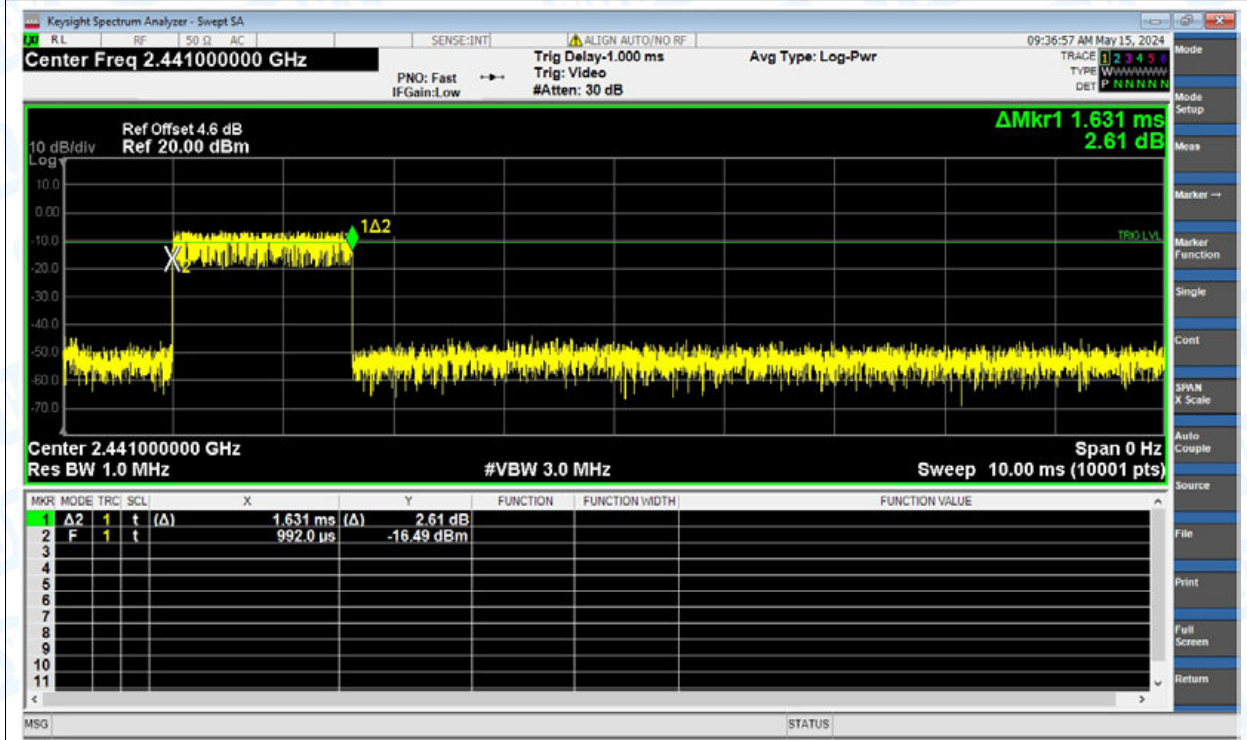

Test Graphs

Hopping No. NVNT 1-DH1 2441MHz Ant1

Hopping No. NVNT 2-DH1 2441MHz Ant1

11. Dwell Time

Condition	Mode	Frequency (MHz)	Antenna	Pulse Time (ms)	Total Dwell Time (ms)	Period Time (ms)	Limit (ms)	Verdict
NVNT	1-DH1	2441	Ant1	0.376	120.32	31600	400	Pass
NVNT	1-DH3	2441	Ant1	1.631	260.96	31600	400	Pass
NVNT	1-DH5	2441	Ant1	2.88	307.2	31600	400	Pass
NVNT	2-DH1	2441	Ant1	0.385	123.2	31600	400	Pass
NVNT	2-DH3	2441	Ant1	1.638	262.08	31600	400	Pass
NVNT	2-DH5	2441	Ant1	1.637	174.613	31600	400	Pass
NVNT	3-DH1	2441	Ant1	0.387	123.84	31600	400	Pass
NVNT	3-DH3	2441	Ant1	1.636	261.76	31600	400	Pass
NVNT	3-DH5	2441	Ant1	2.888	308.053	31600	400	Pass

Test Graphs

Dwell NVNT 1-DH1 2441MHz Ant1

Dwell NVNT 1-DH3 2441MHz Ant1

Dwell NVNT 1-DH5 2441MHz Ant1

Dwell NVNT 2-DH1 2441MHz Ant1

Dwell NVNT 2-DH3 2441MHz Ant1

Dwell NVNT 2-DH5 2441MHz Ant1

Dwell NVNT 3-DH1 2441MHz Ant1