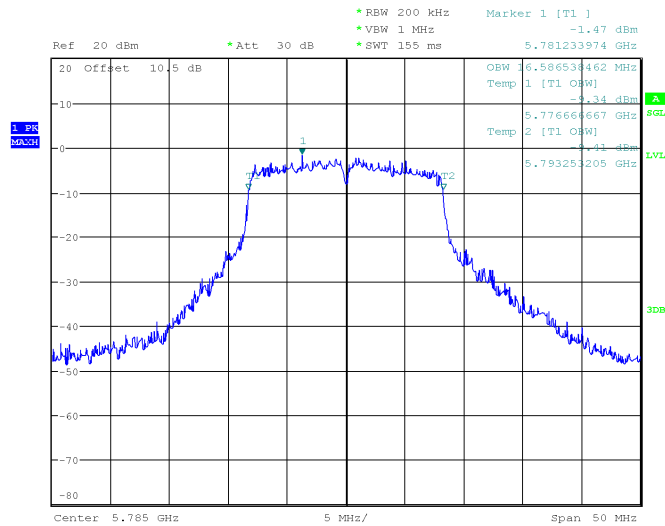

802.11a mode, 5785MHz

ProjectNo.:RSHA240228002 Tester:Jay Liu
Date: 17.JUN.2024 13:56:08