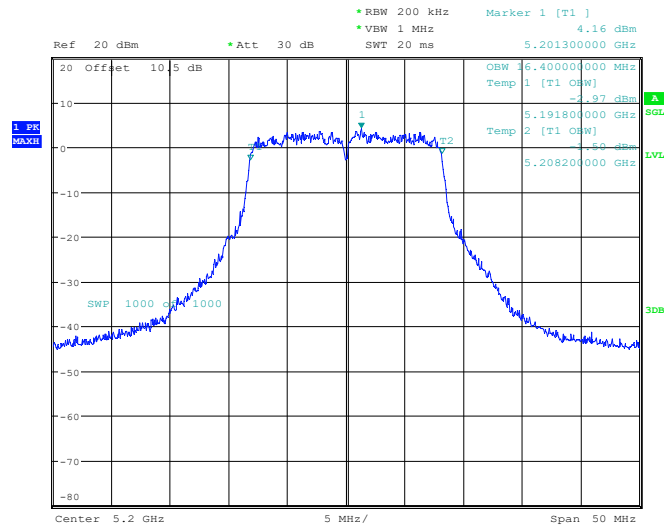

5150-5250 MHz Band:

Chain 0:

802.11a mode, 5180MHz

ProjectNo.:RKSA240228002 Tester:Jay Liu
Date: 18.APR.2024 16:57:15

802.11a mode, 5200MHz

ProjectNo.:RKSA240228002 Tester:Jay Liu
Date: 18.APR.2024 17:01:51