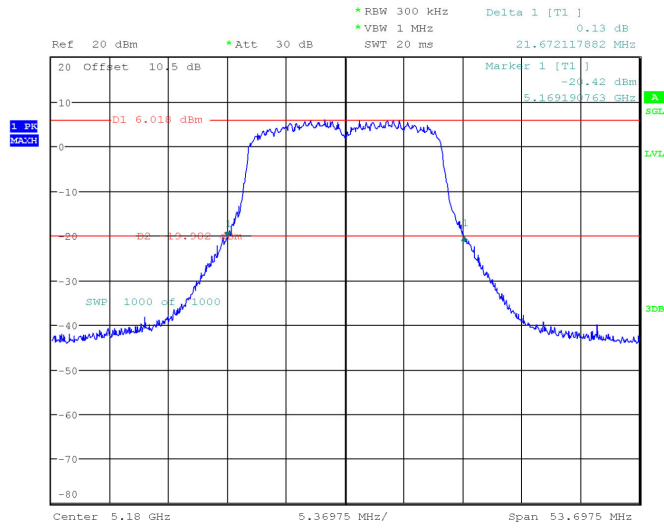

802.11ac20 mode, 5180MHz

ProjectNo.:RKSA240228002 Tester:Jay Liu
Date: 23.APR.2024 16:53:23