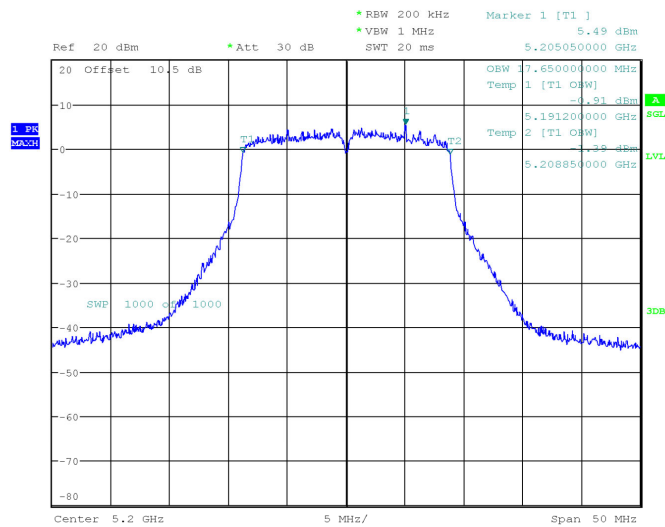

ProjectNo.:RKSA240228002 Tester:Jay Liu
Date: 23.APR.2024 16:33:09

802.11n40 mode, 5190MHz

ProjectNo.:RKSA240228002 Tester:Jay Liu
Date: 23.APR.2024 16:40:09

802.1140 mode, 5230MHz

ProjectNo.:RKSA240228002 Tester:Jay Liu
Date: 23.APR.2024 16:45:43

802.11ac20 mode, 5180MHz

ProjectNo.:RKSA240228002 Tester:Jay Liu
Date: 23.APR.2024 16:50:10

802.11ac20 mode, 5200MHz

ProjectNo.:RKSA240228002 Tester:Jay Liu
Date: 23.APR.2024 16:55:48

802.11 ac20 mode, 5240MHz