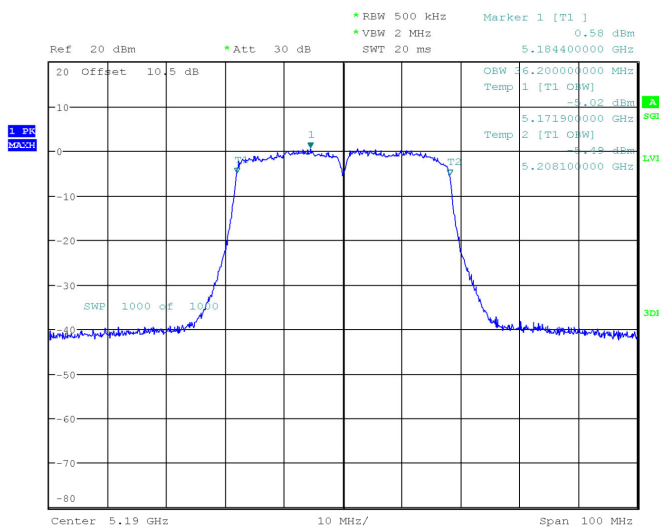

802.11ac40 mode, 5190MHz

ProjectNo.:RKSA240228002 Tester:Jay Liu
Date: 22.APR.2024 09:25:05