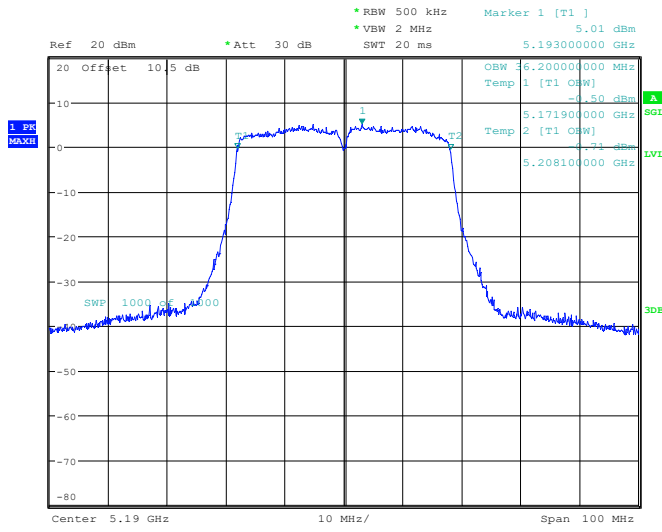

802.11n40 mode, 5190MHz

ProjectNo.:RKSA240228002 Tester:Jay Liu
Date: 18.APR.2024 17:34:34