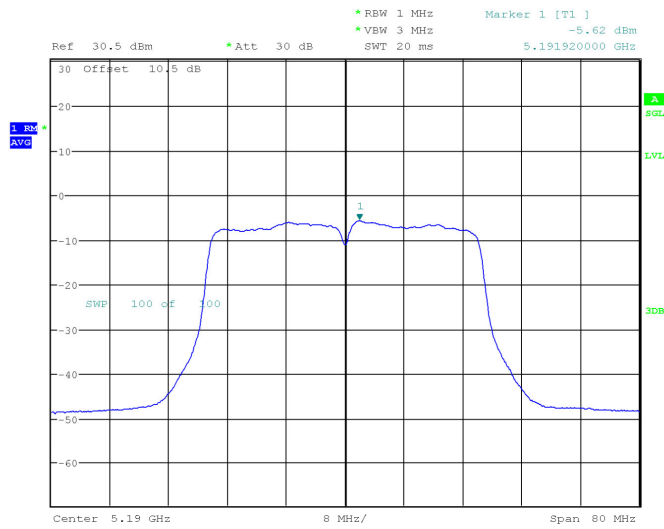

802.11ac40 mode, 5230MHz

ProjectNo.:RKSA240228002 Tester:Jay Liu
Date: 22.APR.2024 09:25:31