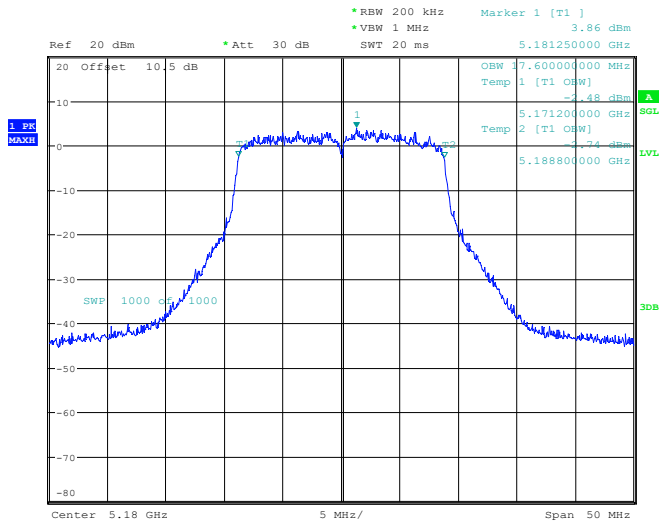

802.11n20 mode, 5180MHz

ProjectNo.:RKSA240228002 Tester:Jay Liu
Date: 18.APR.2024 17:12:19