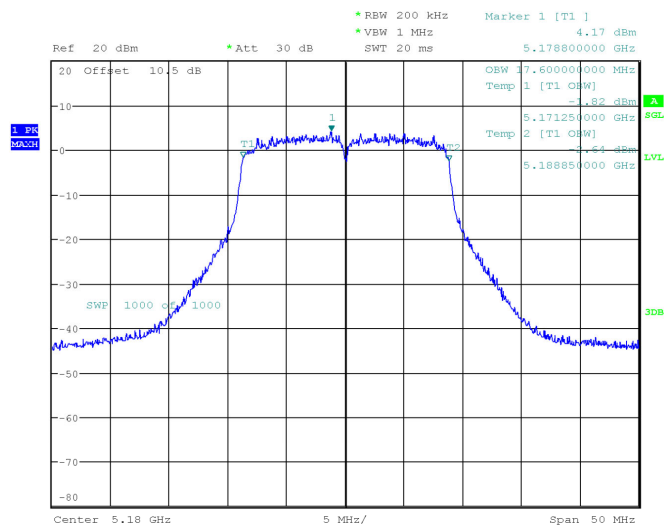

802.11n20 mode, 5180MHz

ProjectNo.:RKSA240228002 Tester:Jay Liu
Date: 23.APR.2024 16:22:29