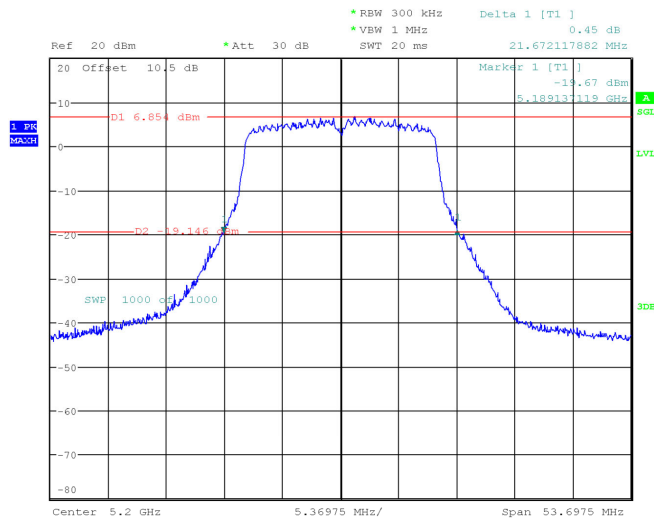

802.11n40 mode, 5230MHz

ProjectNo.:RKSA240228002 Tester:Jay Liu
Date: 23.APR.2024 16:47:57

802.11ac20 mode, 5180MHz

ProjectNo.:RKSA240228002 Tester:Jay Liu
Date: 23.APR.2024 16:53:23

802.11a20 mode, 5200MHz