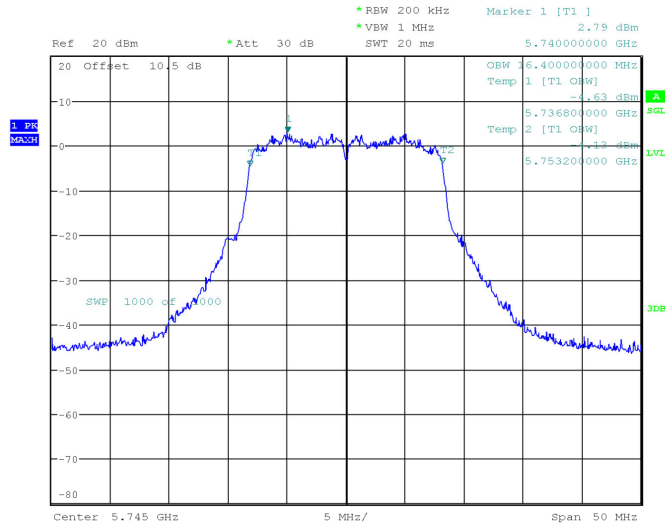

ProjectNo.:RKSA240228002 Tester:Jay Liu
 Date: 23.APR.2024 17:00:58

802.11ac40 mode, 5190MHz

ProjectNo.:RKSA240228002 Tester:Jay Liu
 Date: 23.APR.2024 17:07:30

802.11ac40 mode, 5230MHz

ProjectNo.:RKSA240228002 Tester:Jay Liu
Date: 23.APR.2024 17:12:27

802.11ac80 mode, 5210MHz

ProjectNo.:RKSA240228002 Tester:Jay Liu
Date: 23.APR.2024 17:19:33

5725-5850 MHz Band
Chain 0:

802.11a mode, 5745MHz

ProjectNo.:RKSA240228002 Tester:Jay Liu
Date: 23.APR.2024 09:30:00