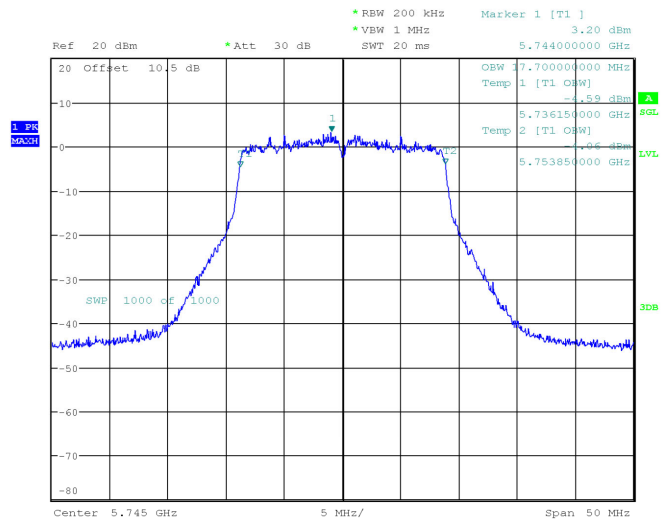

802.11ac80 mode, 5210MHz

ProjectNo.:RKSA240228002 Tester:Jay Liu
Date: 23.APR.2024 17:19:33

5725-5850 MHz Band
Chain 0:

802.11a mode, 5745MHz

ProjectNo.:RKSA240228002 Tester:Jay Liu
Date: 23.APR.2024 09:30:00

802.11a mode, 5785MHz

ProjectNo.:RSHA240228002 Tester:Jay Liu
Date: 17.JUN.2024 13:56:08

802.11a mode, 5825MHz

ProjectNo.:RKSA240228002 Tester:Jay Liu
 Date: 23.APR.2024 09:55:38

802.11n20 mode, 5745MHz

ProjectNo.:RKSA240228002 Tester:Jay Liu
 Date: 23.APR.2024 09:58:04