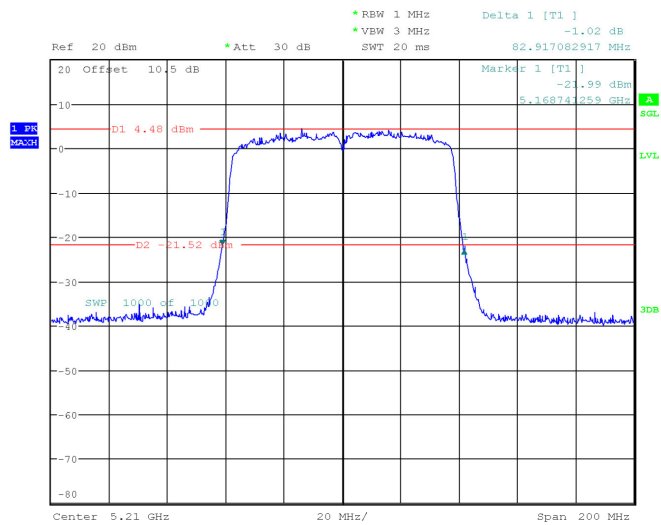

ProjectNo.:RKSA240228002 Tester:Jay Liu
Date: 23.APR.2024 16:58:45

802.11 ac20 mode, 5240MHz

ProjectNo.:RKSA240228002 Tester:Jay Liu
Date: 23.APR.2024 17:04:15

802.11ac40 mode, 5190MHz

ProjectNo.:RKSA240228002 Tester:Jay Liu
Date: 23.APR.2024 17:09:39

802.11ac40 mode, 5230MHz

ProjectNo.:RKSA240228002 Tester:Jay Liu
 Date: 23.APR.2024 17:15:13

802.11ac80 mode, 5210MHz

ProjectNo.:RKSA240228002 Tester:Jay Liu
 Date: 23.APR.2024 17:21:46

99% Occupied Bandwidth