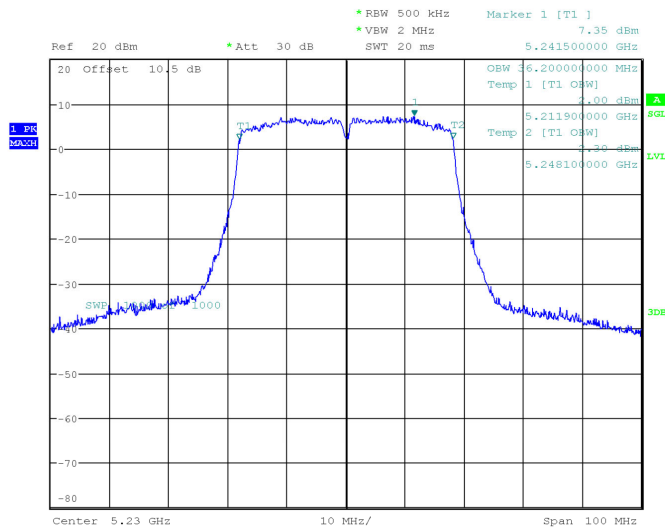

802.11ac40 mode, 5230MHz

ProjectNo.:RKSA240228002 Tester:Jay Liu
Date: 23.APR.2024 17:12:27