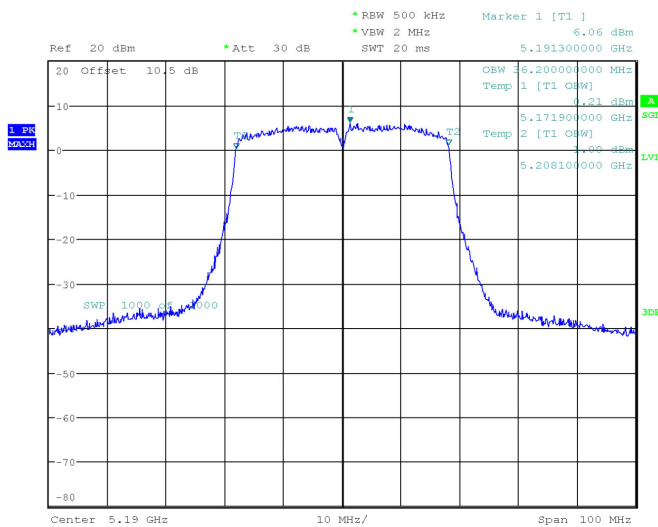

802.11ac40 mode, 5190MHz

ProjectNo.:RKSA240228002 Tester:Jay Liu
Date: 23.APR.2024 17:07:30