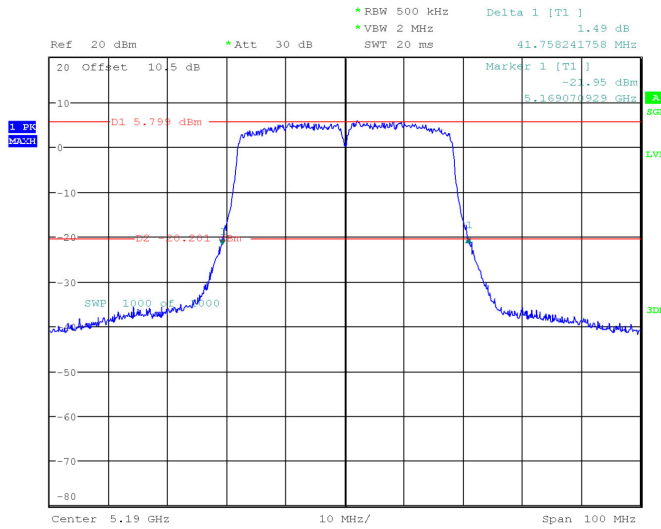

802.11ac40 mode, 5190MHz

ProjectNo.:RKSA240228002 Tester:Jay Liu
Date: 23.APR.2024 17:09:39