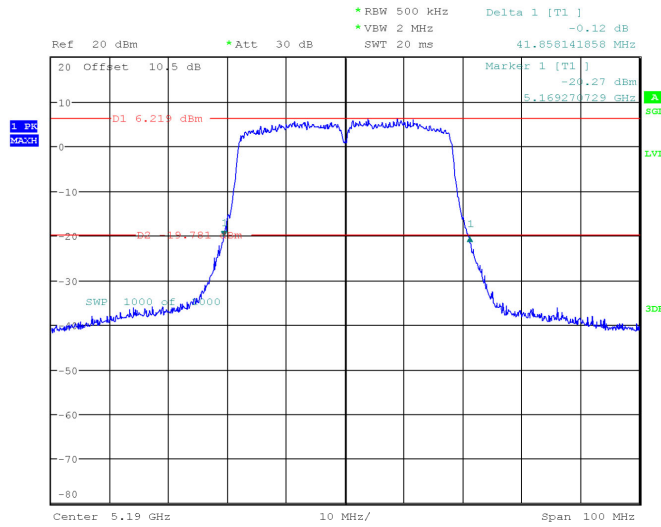

802.11n40 mode, 5190MHz

ProjectNo.:RKSA240228002 Tester:Jay Liu
Date: 23.APR.2024 16:42:23