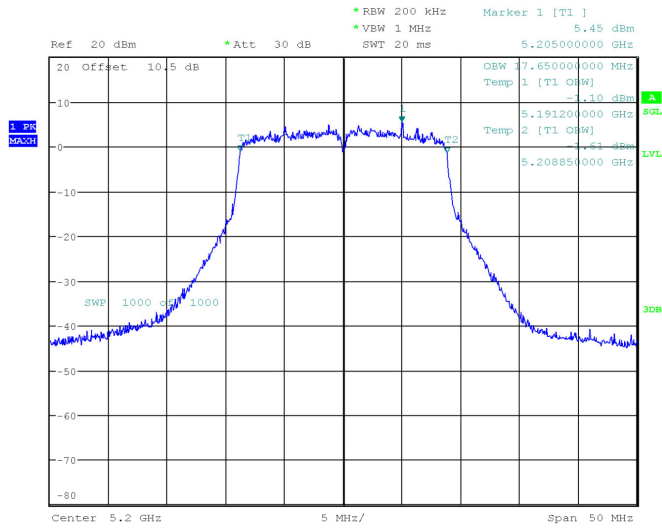

802.11 n20 mode, 5200MHz

ProjectNo.:RKSA240228002 Tester:Jay Liu
Date: 23.APR.2024 16:27:29