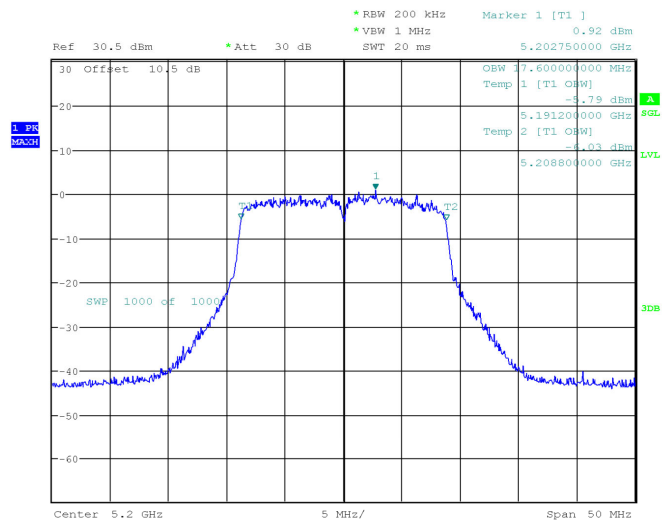

802.1140 mode, 5230MHz

ProjectNo.:RKSA240228002 Tester:Jay Liu
Date: 18.APR.2024 17:37:45

802.11ac20 mode, 5180MHz

ProjectNo.:RKSA240228002 Tester:Jay Liu
Date: 18.APR.2024 17:41:09

802.11ac20 mode, 5200MHz