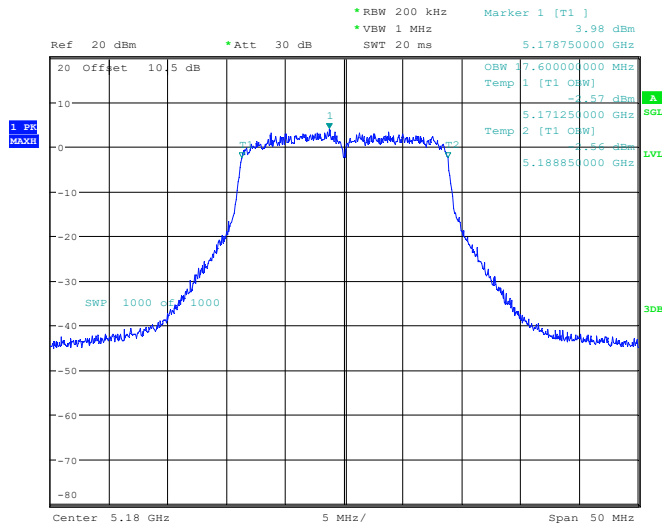

802.11ac20 mode, 5180MHz

ProjectNo.:RKSA240228002 Tester:Jay Liu
Date: 18.APR.2024 17:41:09