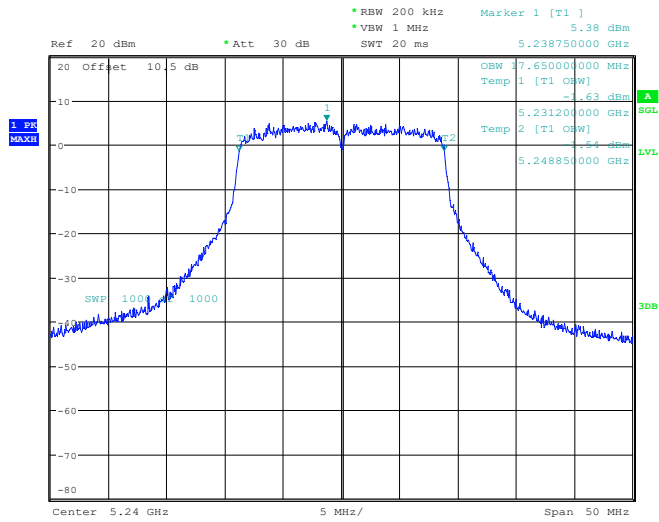

802.11 n20 mode, 5240MHz

ProjectNo.:RKSA240228002 Tester:Jay Liu
Date: 18.APR.2024 17:21:34