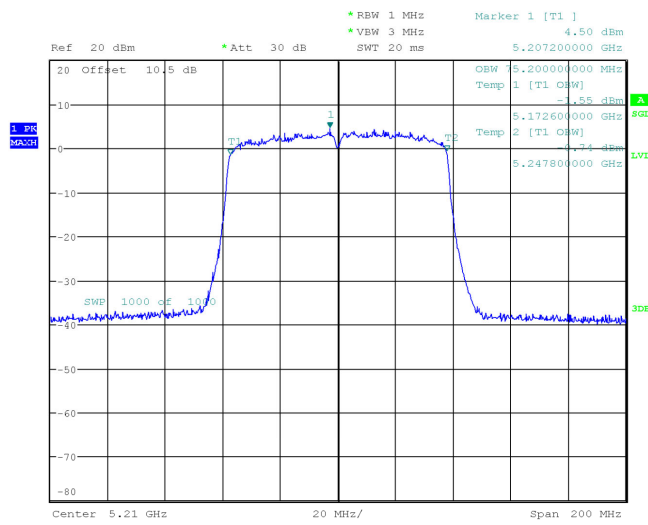

ProjectNo.:RKSA240228002 Tester:Jay Liu
 Date: 23.APR.2024 17:00:58

802.11ac40 mode, 5190MHz

ProjectNo.:RKSA240228002 Tester:Jay Liu
 Date: 23.APR.2024 17:07:30

802.11ac40 mode, 5230MHz

ProjectNo.:RKSA240228002 Tester:Jay Liu
Date: 23.APR.2024 17:12:27

802.11ac80 mode, 5210MHz

ProjectNo.:RKSA240228002 Tester:Jay Liu
Date: 23.APR.2024 17:19:33

5725-5850 MHz Band
Chain 0:

802.11a mode, 5745MHz

ProjectNo.:RKSA240228002 Tester:Jay Liu
Date: 23.APR.2024 09:30:00