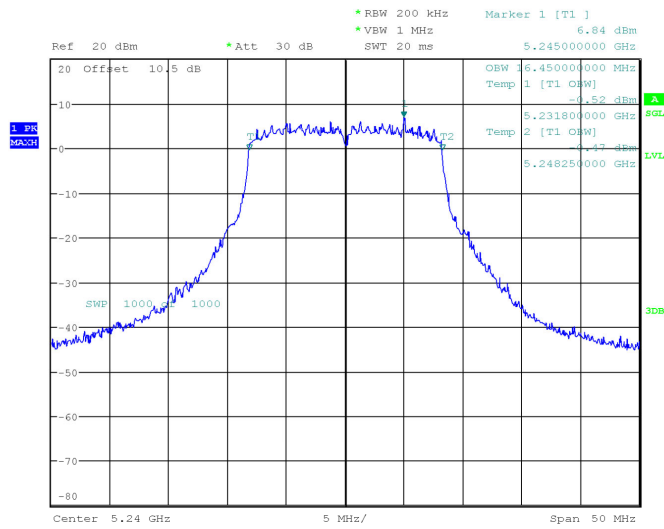

802.11a mode, 5240MHz

ProjectNo.:RKSA240228002 Tester:Jay Liu
Date: 23.APR.2024 16:16:51