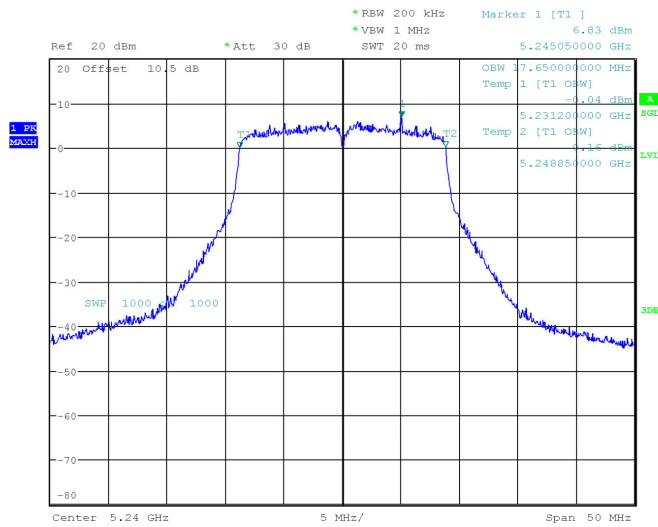

802.11ac20 mode, 5180MHz

ProjectNo.:RKSA240228002 Tester:Jay Liu
Date: 23.APR.2024 16:50:10

802.11ac20 mode, 5200MHz

ProjectNo.:RKSA240228002 Tester:Jay Liu
Date: 23.APR.2024 16:55:48

802.11 ac20 mode, 5240MHz