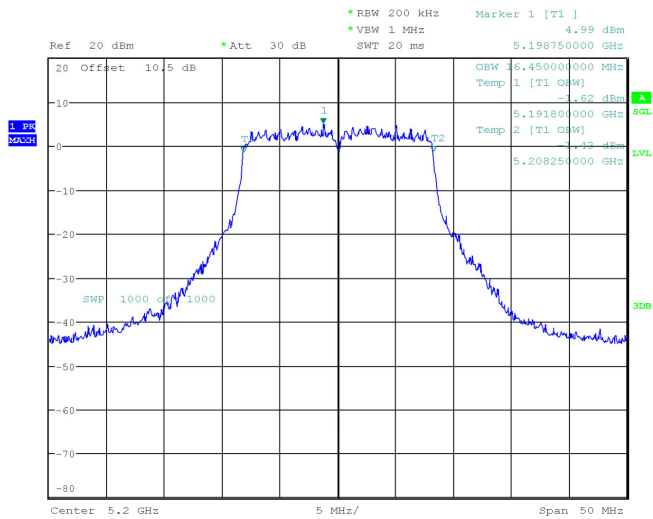

802.11a mode, 5200MHz

ProjectNo.:RKSA240228002 Tester:Jay Liu
Date: 23.APR.2024 16:04:44