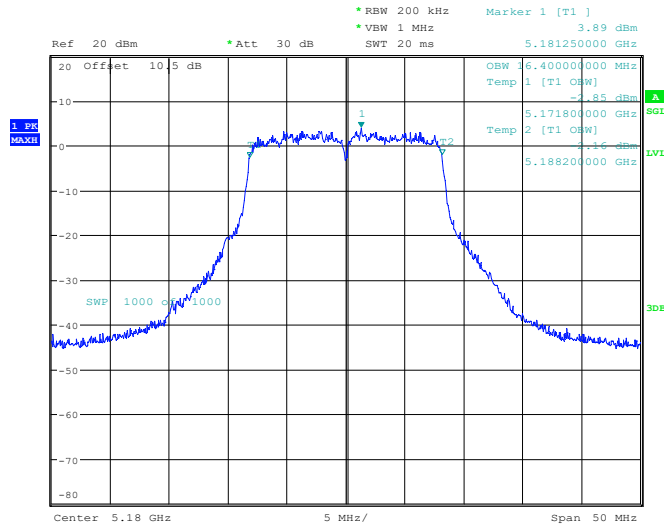

99% Occupied Bandwidth

5150-5250 MHz Band:

Chain 0:

802.11a mode, 5180MHz

ProjectNo.:RKSA240228002 Tester:Jay Liu
Date: 18.APR.2024 16:57:15