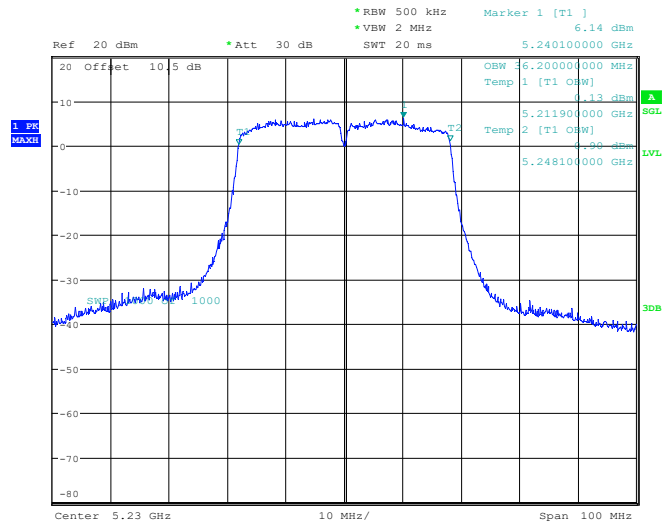

802.1140 mode, 5230MHz

ProjectNo.:RKSA240228002 Tester:Jay Liu
Date: 18.APR.2024 17:37:45