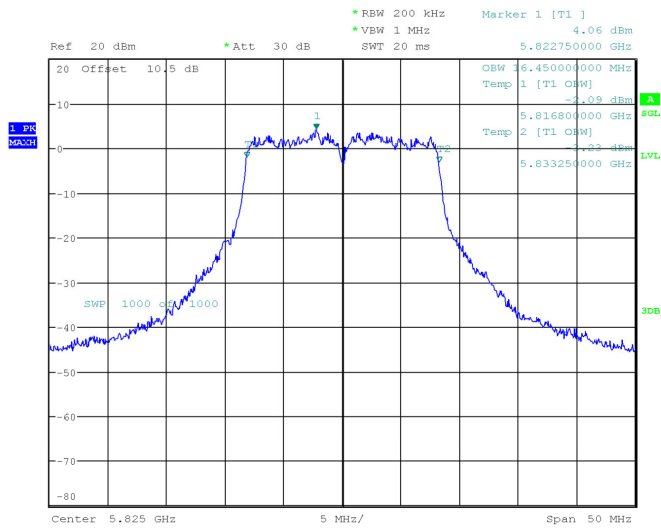

802.11a mode, 5825MHz

ProjectNo.:RKSA240228002 Tester:Jay Liu
Date: 23.APR.2024 09:55:38