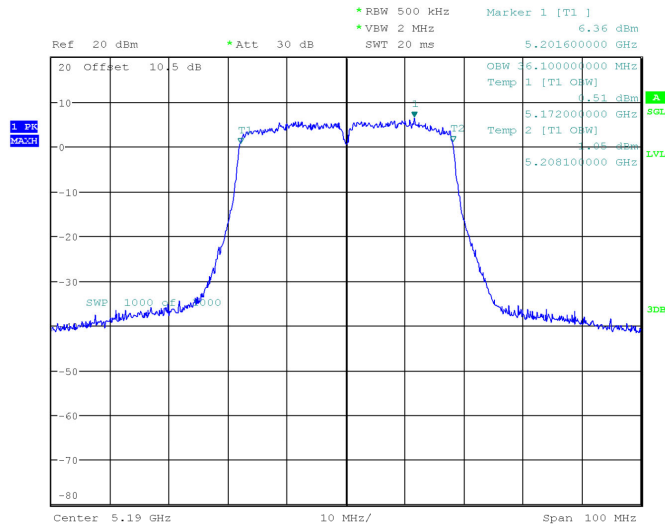

802.11n40 mode, 5190MHz

ProjectNo.:RKSA240228002 Tester:Jay Liu
Date: 23.APR.2024 16:40:09