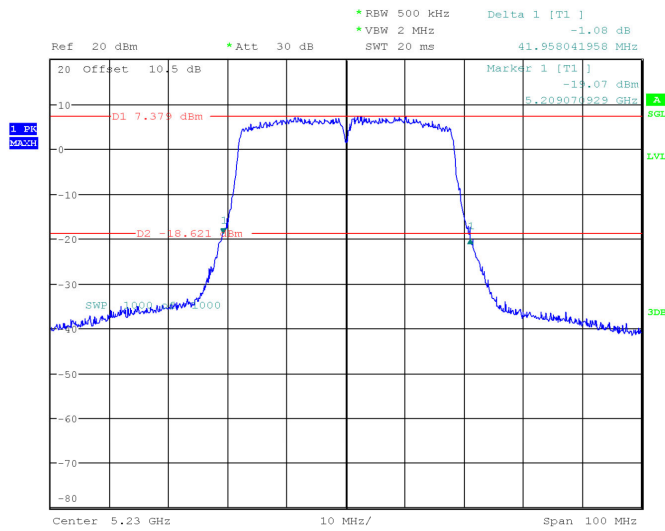

802.11ac40 mode, 5230MHz

ProjectNo.:RKSA240228002 Tester:Jay Liu
Date: 23.APR.2024 17:15:13