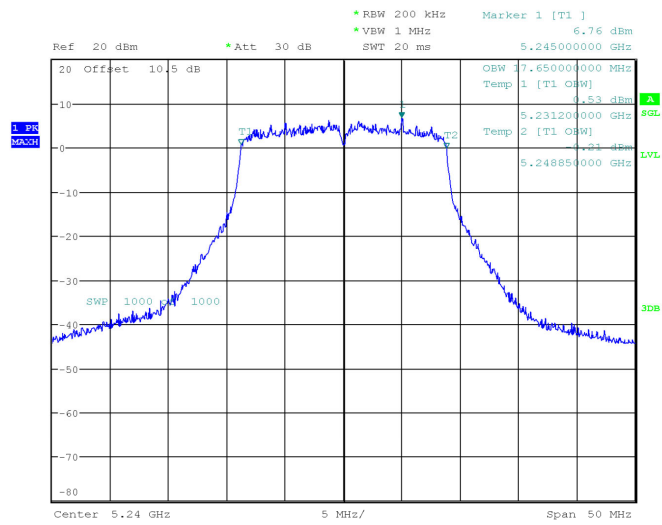

802.11n20 mode, 5180MHz

ProjectNo.:RKSA240228002 Tester:Jay Liu
Date: 23.APR.2024 16:22:29

802.11 n20 mode, 5200MHz

ProjectNo.:RKSA240228002 Tester:Jay Liu
Date: 23.APR.2024 16:27:29

802.11 n20 mode, 5240MHz