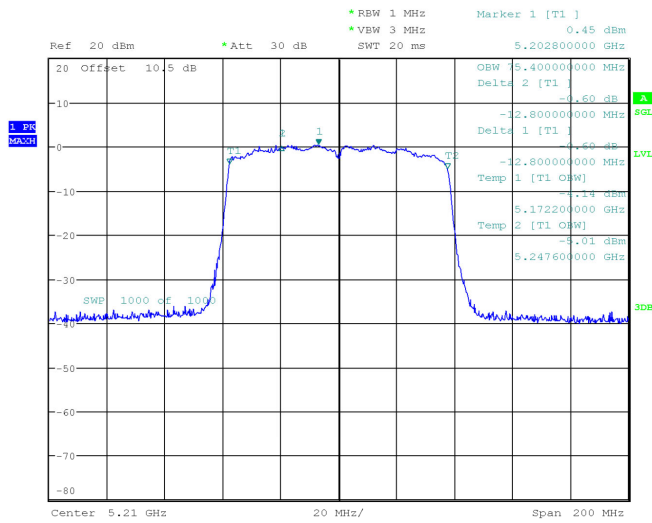

ProjectNo.:RKSA240228002 Tester:Jay Liu
Date: 20.APR.2024 17:40:12

802.11 ac20 mode, 5240MHz

ProjectNo.:RKSA240228002 Tester:Jay Liu
 Date: 22.APR.2024 09:22:16

802.11ac40 mode, 5190MHz

ProjectNo.:RKSA240228002 Tester:Jay Liu
 Date: 22.APR.2024 09:25:05

802.11ac40 mode, 5230MHz

ProjectNo.:RKSA240228002 Tester:Jay Liu
Date: 22.APR.2024 09:25:31

802.11ac80 mode, 5210MHz

ProjectNo.:RKSA240228002 Tester:Jay Liu
Date: 23.APR.2024 09:25:21

Chain 1:

802.11a mode, 5180MHz