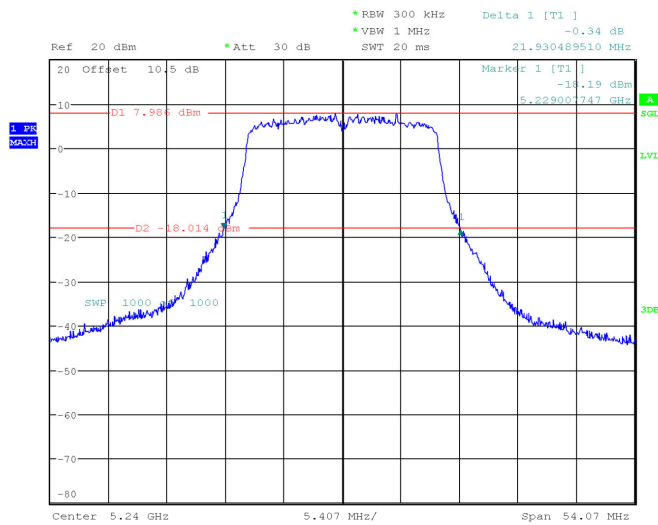

802.11 n20 mode, 5240MHz

ProjectNo.:RKSA240228002 Tester:Jay Liu
Date: 23.APR.2024 16:36:31