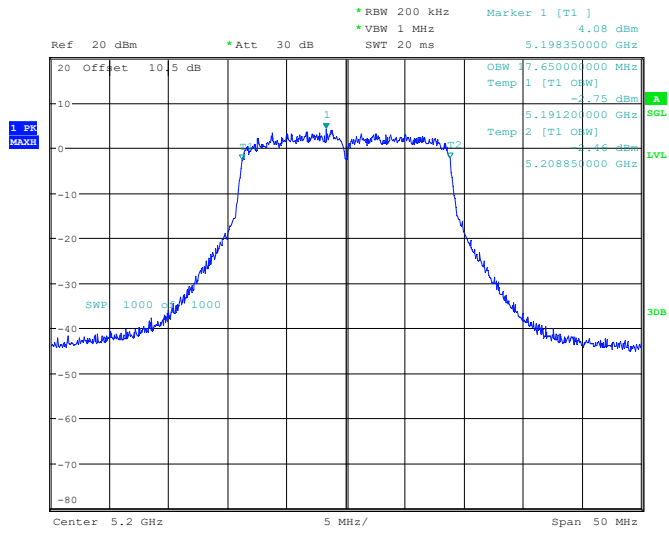

802.11a mode, 5240MHz

ProjectNo.:RKSA240228002 Tester:Jay Liu
Date: 18.APR.2024 17:08:37

802.11n20 mode, 5180MHz

ProjectNo.:RKSA240228002 Tester:Jay Liu
Date: 18.APR.2024 17:12:19

802.11 n20 mode, 5200MHz