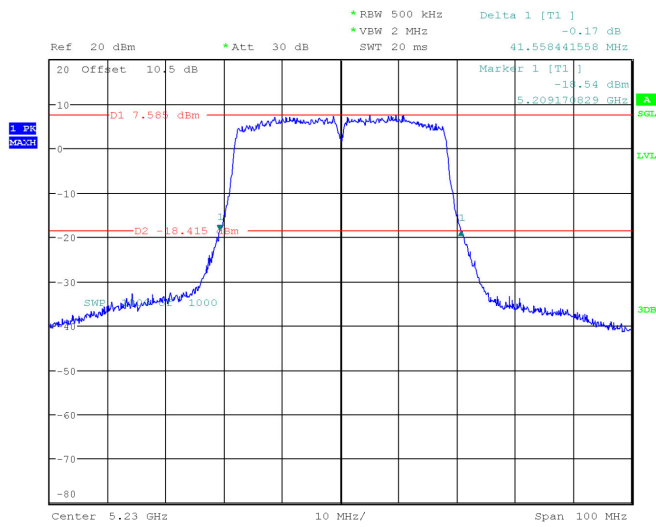

802.11n40 mode, 5230MHz

ProjectNo.:RKSA240228002 Tester:Jay Liu
Date: 23.APR.2024 16:47:57