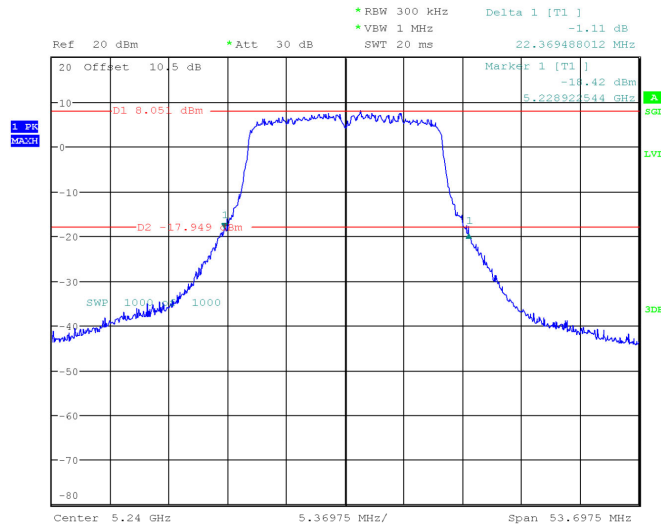

802.11 ac20 mode, 5240MHz

ProjectNo.:RKSA240228002 Tester:Jay Liu
Date: 23.APR.2024 17:04:15