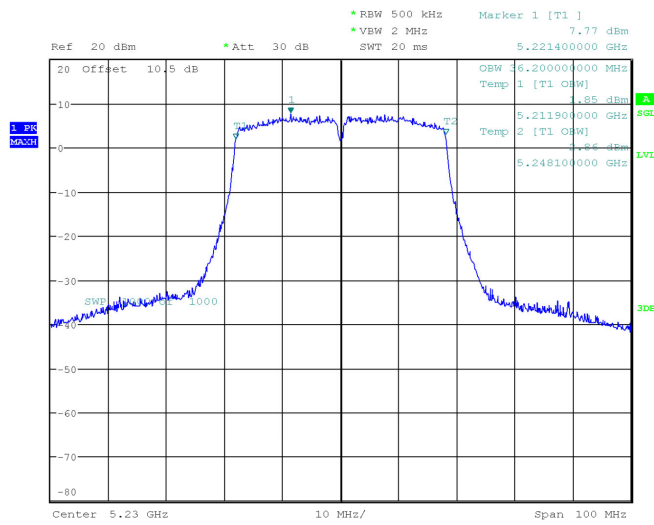

802.1140 mode, 5230MHz

ProjectNo.:RKSA240228002 Tester:Jay Liu
Date: 23.APR.2024 16:45:43