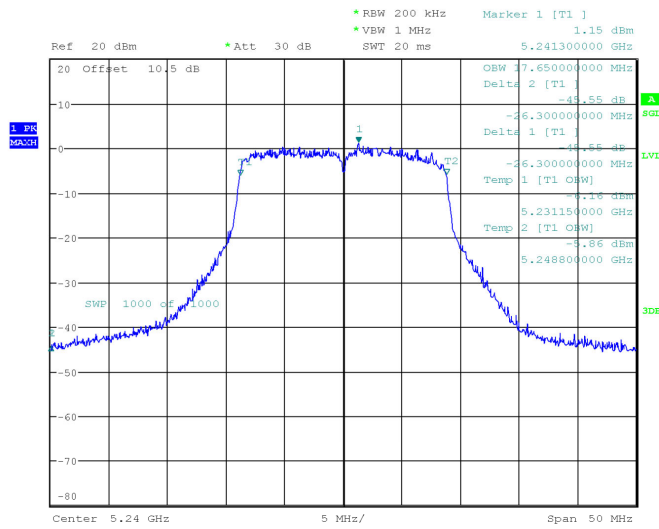

802.11 ac20 mode, 5240MHz

ProjectNo.:RKSA240228002 Tester:Jay Liu
Date: 22.APR.2024 09:22:16