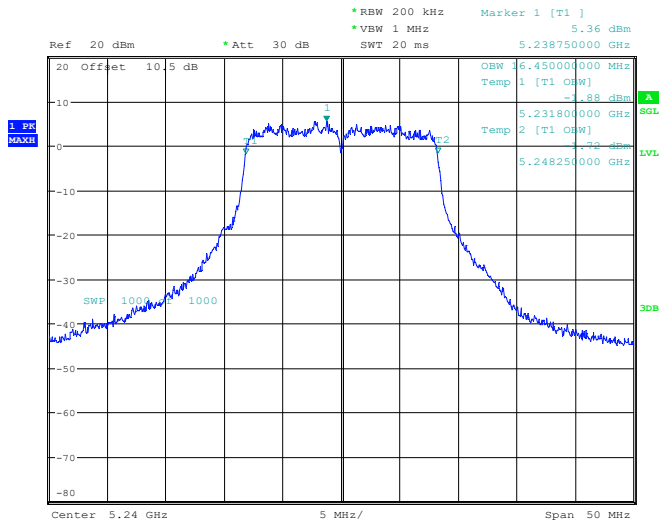

802.11a mode, 5240MHz

ProjectNo.:RKSA240228002 Tester:Jay Liu
Date: 18.APR.2024 17:08:37