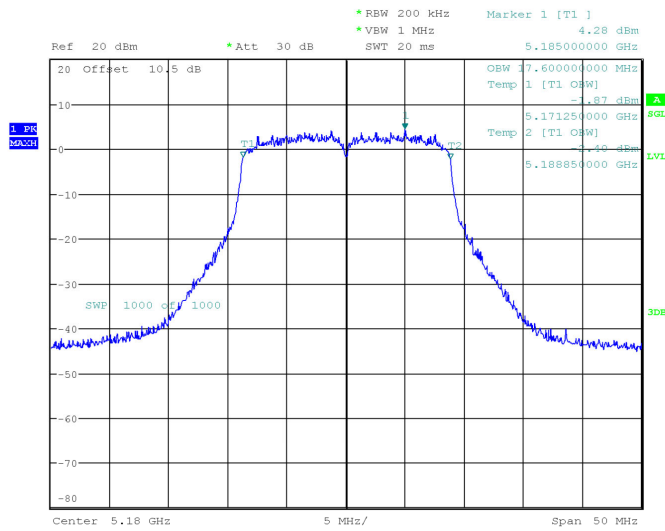

ProjectNo.:RKSA240228002 Tester:Jay Liu
Date: 23.APR.2024 16:33:09

802.11n40 mode, 5190MHz

ProjectNo.:RKSA240228002 Tester:Jay Liu
Date: 23.APR.2024 16:40:09

802.1140 mode, 5230MHz

ProjectNo.:RKSA240228002 Tester:Jay Liu
Date: 23.APR.2024 16:45:43

802.11ac20 mode, 5180MHz

ProjectNo.:RKSA240228002 Tester:Jay Liu
Date: 23.APR.2024 16:50:10

802.11ac20 mode, 5200MHz

ProjectNo.:RKSA240228002 Tester:Jay Liu
Date: 23.APR.2024 16:55:48

802.11 ac20 mode, 5240MHz