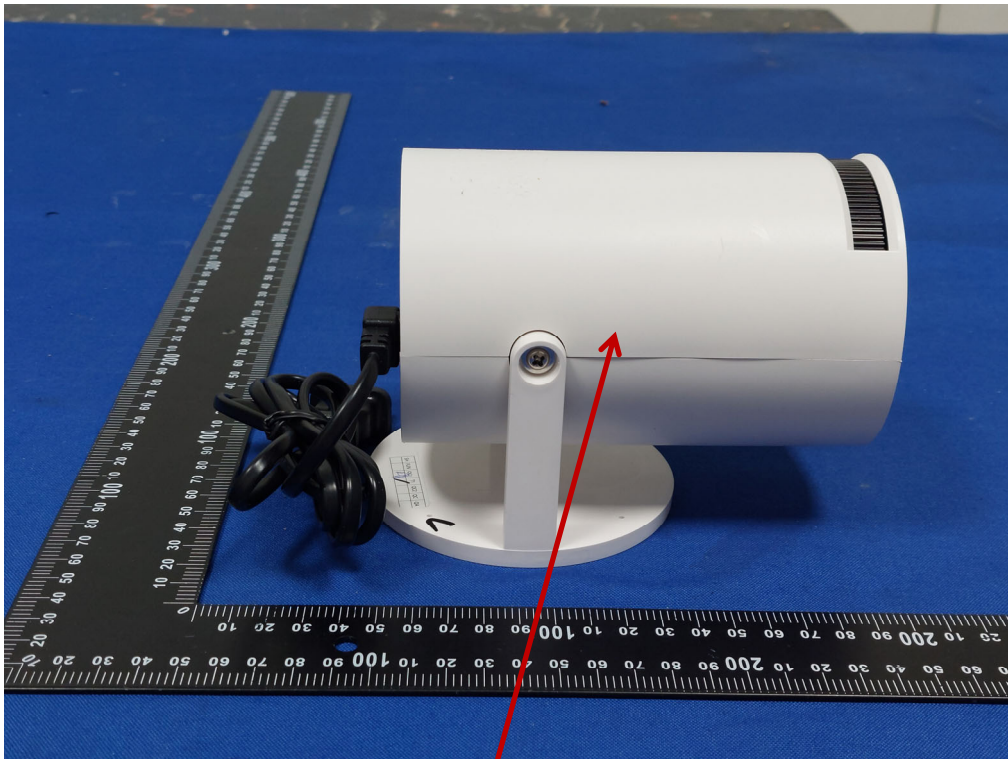

Lable:

Smart Projector

Model: HY300 PRO

FCC ID: 2BE3I-HY300PRO