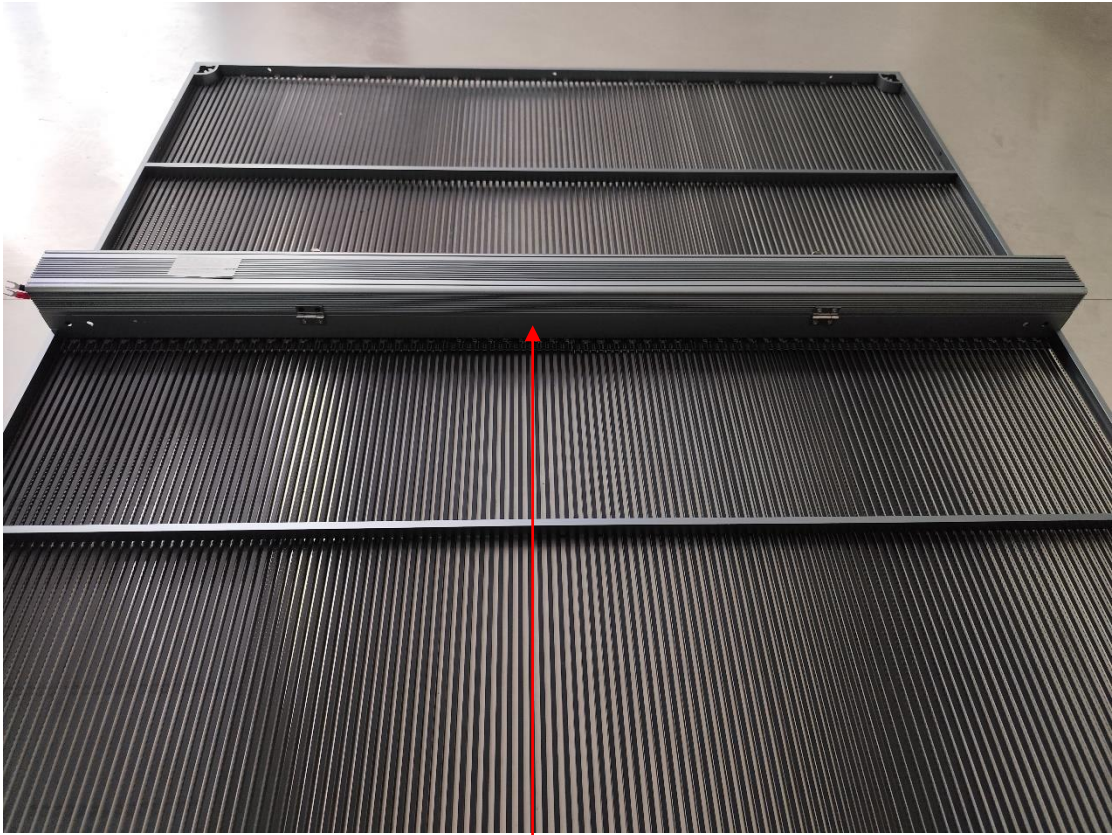

Label

Transparent LED Screen
Model Name: GC-T001
FCC ID: 2BE3A-GC-T001

Size: 22mm * 18mm

The label is silk-screen on the sample