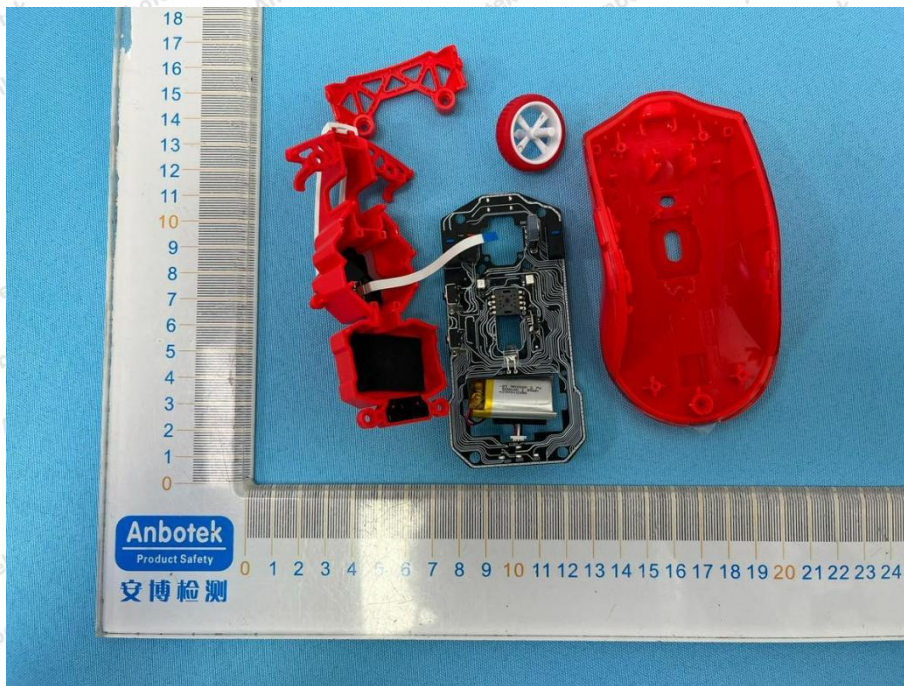

Appendix III -- Internal Photograph

Shenzhen Anbotek Compliance Laboratory Limited

Address: 1/F., Building D, Sogood Science and Technology Park, Sanwei Community, Hangcheng Street, Bao'an District, Shenzhen, Guangdong, China.
Tel: (86) 0755-26066440 Fax: (86) 0755-26014772 Email: service@anbotek.com