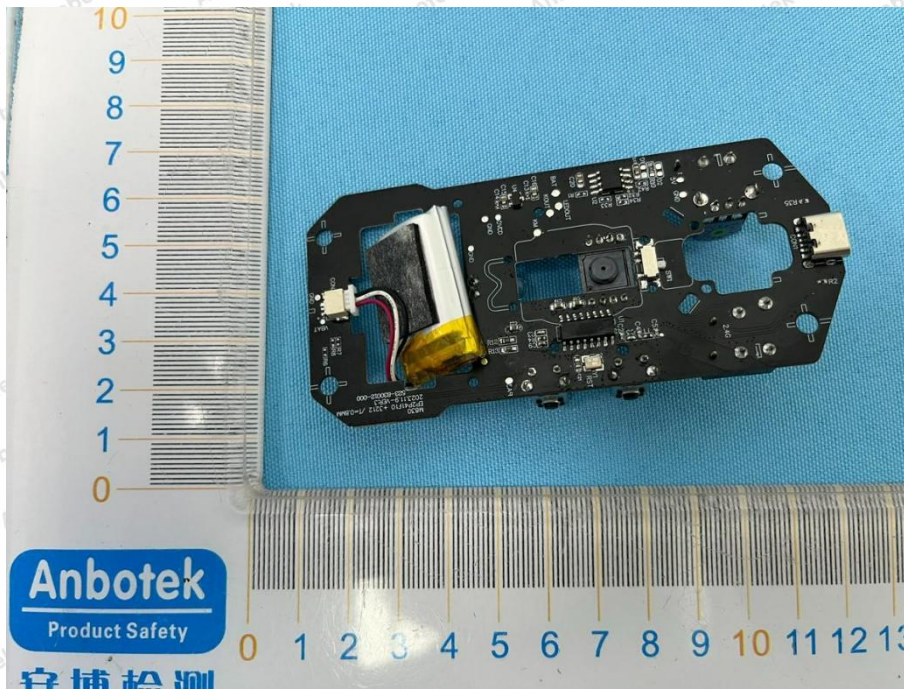

Appendix III -- Internal Photograph

Shenzhen Anbotek Compliance Laboratory Limited

Address: 1/F., Building D, Sogood Science and Technology Park, Sanwei Community, Hangcheng Street, Bao'an District, Shenzhen, Guangdong, China.
Tel: (86) 0755-26066440 Fax: (86) 0755-26014772 Email: service@anbotek.com