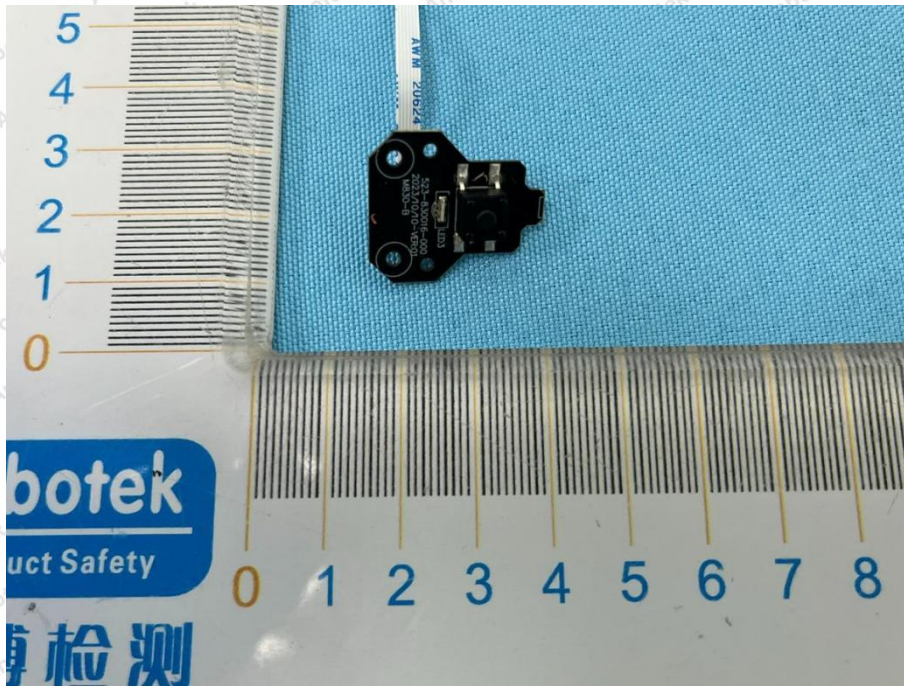

Shenzhen Anbotek Compliance Laboratory Limited

Address: 1/F., Building D, Sogood Science and Technology Park, Sanwei Community, Hangcheng Street, Bao'an District, Shenzhen, Guangdong, China.
Tel: (86) 0755-26066440 Fax: (86) 0755-26014772 Email: service@anbotek.com

Hotline
400-003-0500
www.anbotek.com.cn