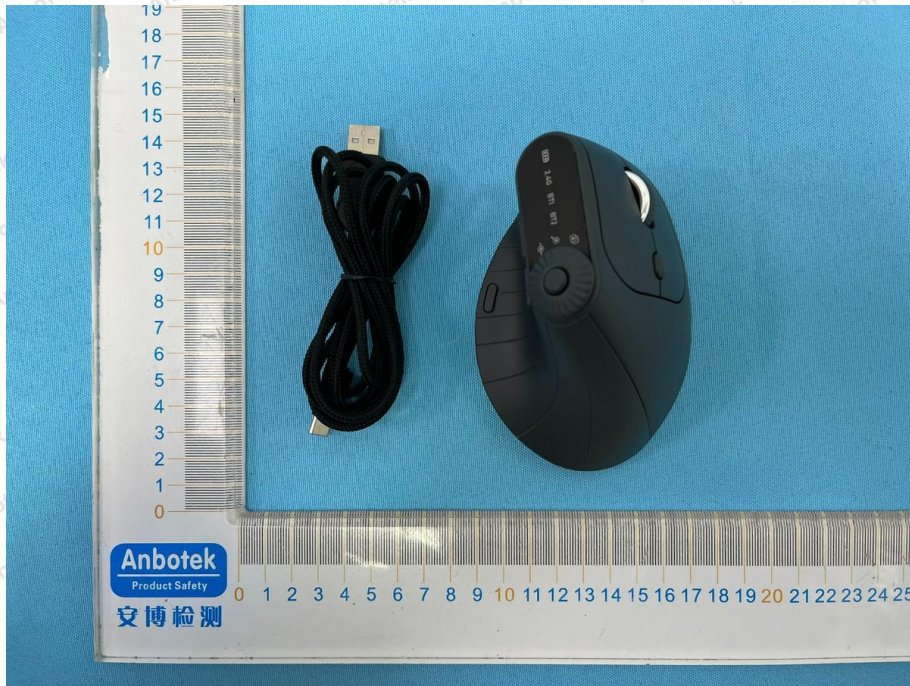

Appendix II -- External Photograph

Shenzhen Anbotek Compliance Laboratory Limited

Address: 1/F., Building D, Sogood Science and Technology Park, Sanwei Community, Hangcheng Street, Bao'an District, Shenzhen, Guangdong, China.
Tel: (86) 0755-26066440 Fax: (86) 0755-26014772 Email: service@anbotek.com