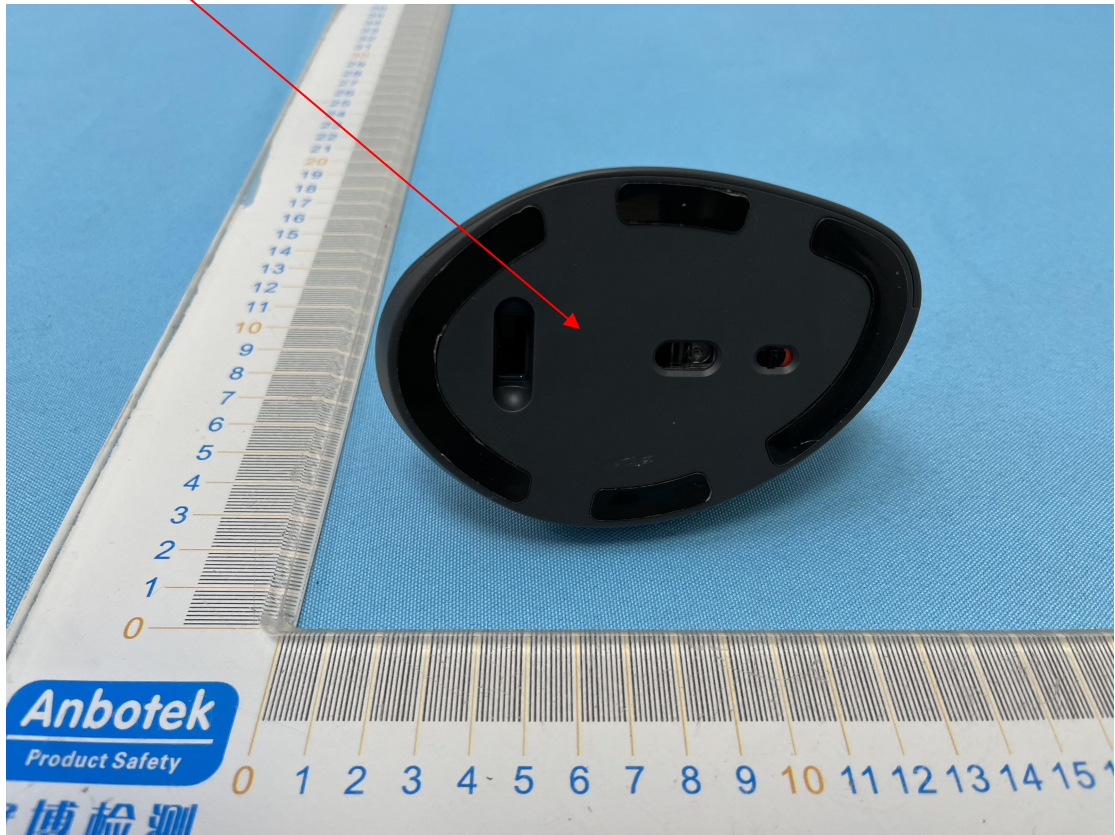

Label Location:

35\*20MM

WIRELESS MOUSE

MODEL NO: MKE 604

INPUT POWER: 5V 

FCC ID: 2BDY9-VM604