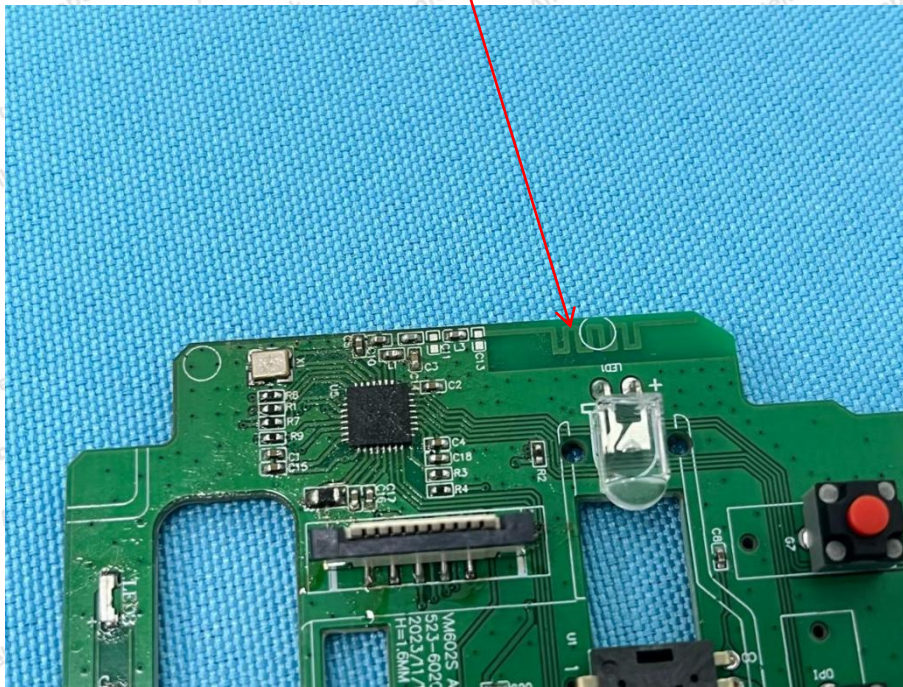

Appendix III -- Internal Photograph

ANT

Shenzhen Anbotek Compliance Laboratory Limited

Address: 1/F., Building D, Sogood Science and Technology Park, Sanwei Community, Hangcheng Street, Bao'an District, Shenzhen, Guangdong, China.
Tel: (86) 0755-26066440 Fax: (86) 0755-26014772 Email: service@anbotek.com