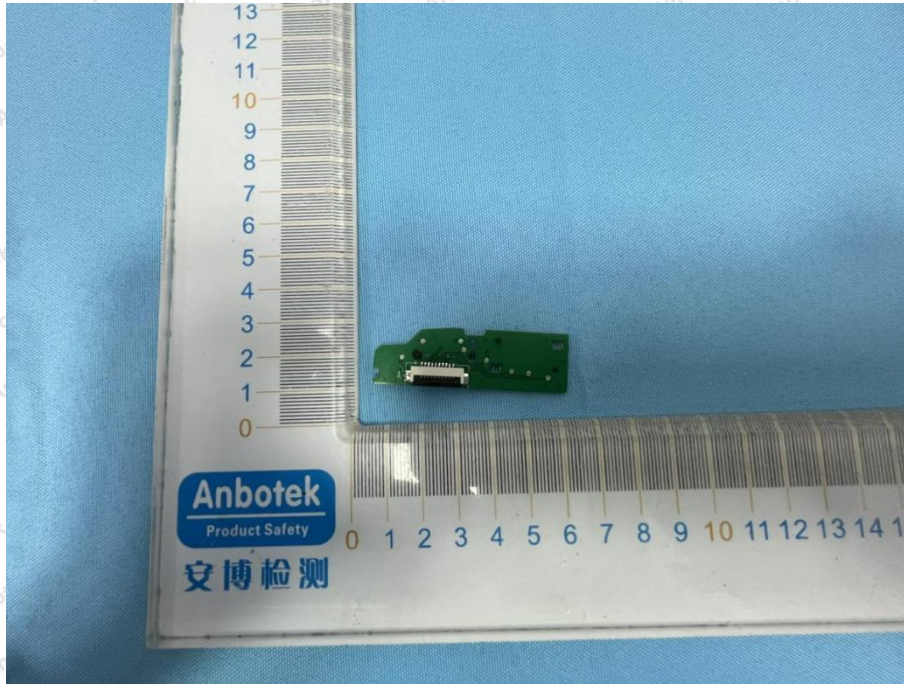

Shenzhen Anbotek Compliance Laboratory Limited

Address: 1/F., Building D, Sogood Science and Technology Park, Sanwei Community, Hangcheng Street, Bao'an District, Shenzhen, Guangdong, China.
Tel: (86) 0755-26066440 Fax: (86) 0755-26014772 Email: service@anbotek.com

Hotline

400-003-0500

www.anbotek.com.cn