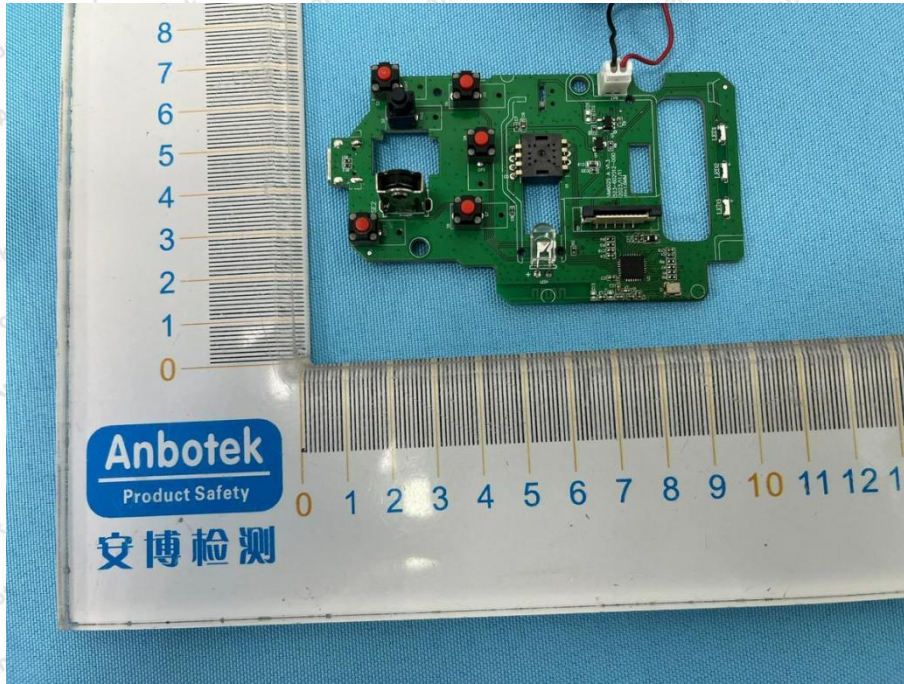

Appendix III -- Internal Photograph

ANT

Shenzhen Anbotek Compliance Laboratory Limited

Address: 1/F., Building D, Sogood Science and Technology Park, Sanwei Community, Hangcheng Street, Bao'an District, Shenzhen, Guangdong, China.
Tel: (86) 0755-26066440 Fax: (86) 0755-26014772 Email: service@anbotek.com