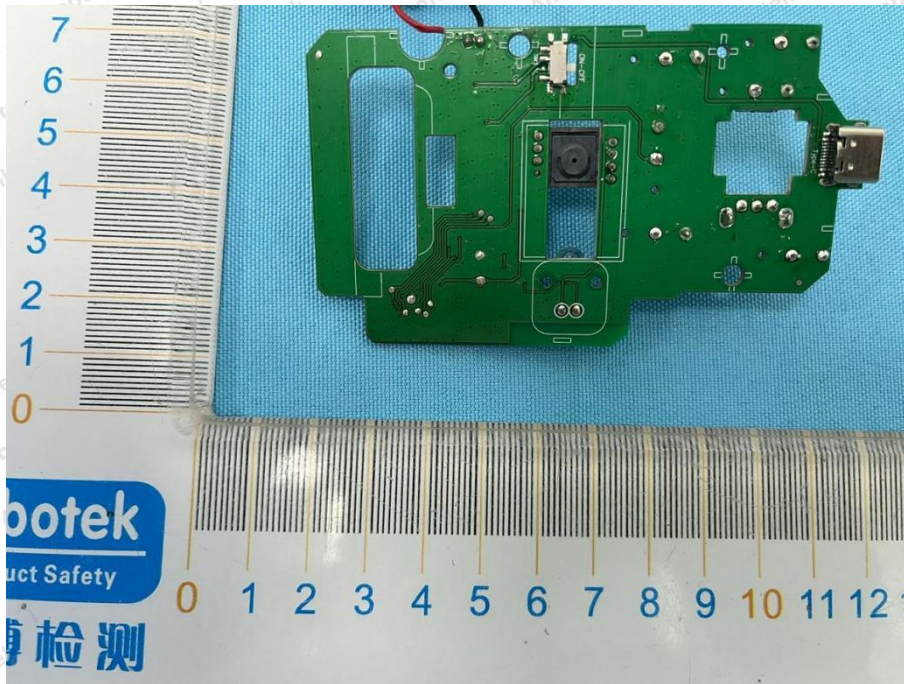

Appendix III -- Internal Photograph

ANT

Shenzhen Anbotek Compliance Laboratory Limited

Address: 1/F., Building D, Sogood Science and Technology Park, Sanwei Community, Hangcheng Street, Bao'an District, Shenzhen, Guangdong, China.
Tel: (86) 0755-26066440 Fax: (86) 0755-26014772 Email: service@anbotek.com