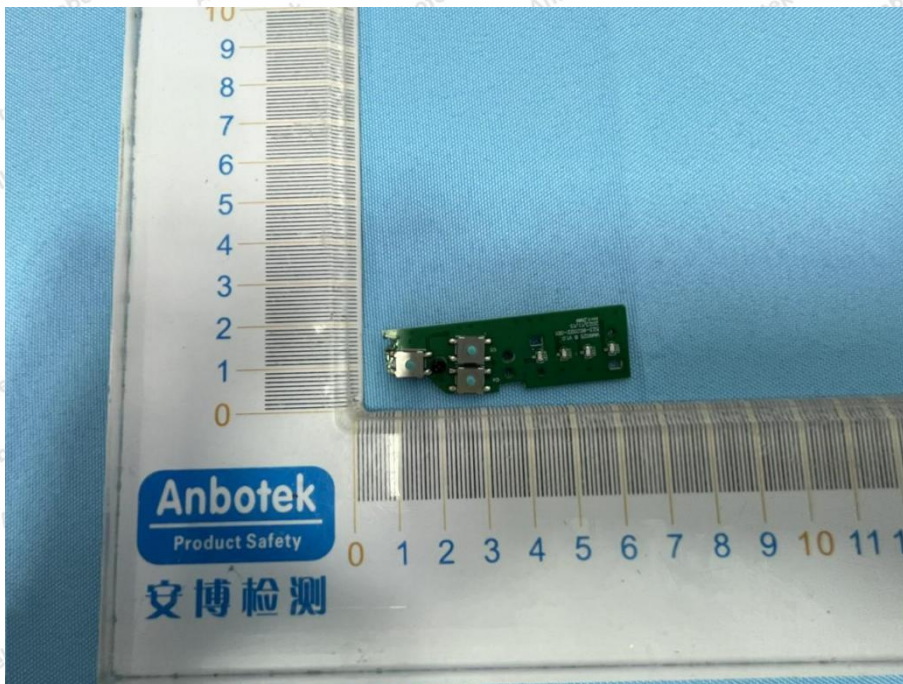

Appendix III -- Internal Photograph

ANT

Shenzhen Anbotek Compliance Laboratory Limited

Address: 1/F., Building D, Sogood Science and Technology Park, Sanwei Community, Hangcheng Street, Bao'an District, Shenzhen, Guangdong, China.
Tel: (86) 0755-26066440 Fax: (86) 0755-26014772 Email: service@anbotek.com