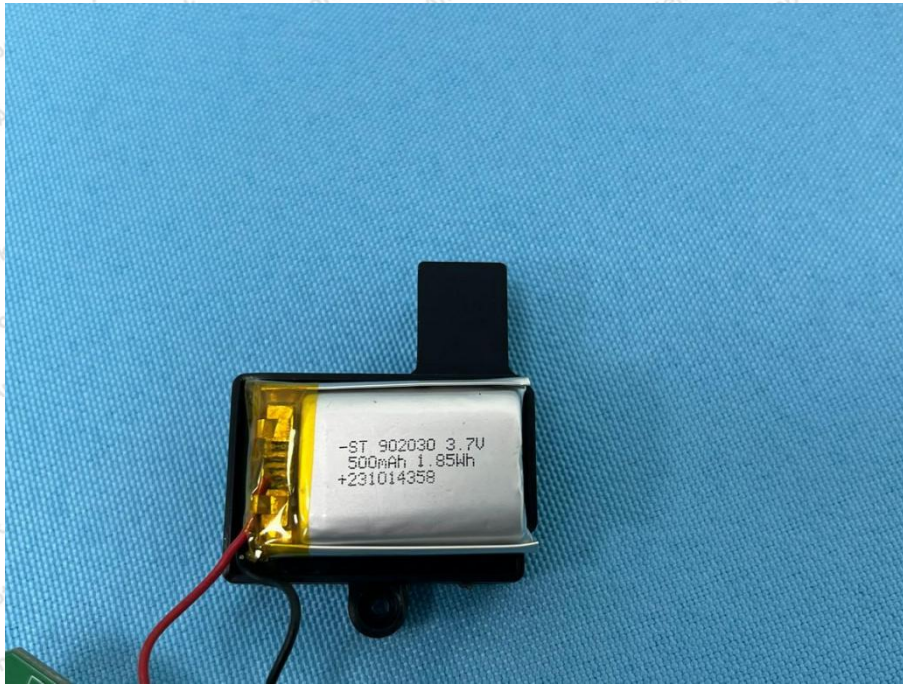

Appendix III -- Internal Photograph

ANT

Shenzhen Anbotek Compliance Laboratory Limited

Address: 1/F., Building D, Sogood Science and Technology Park, Sanwei Community, Hangcheng Street, Bao'an District, Shenzhen, Guangdong, China.
Tel: (86) 0755-26066440 Fax: (86) 0755-26014772 Email: service@anbotek.com