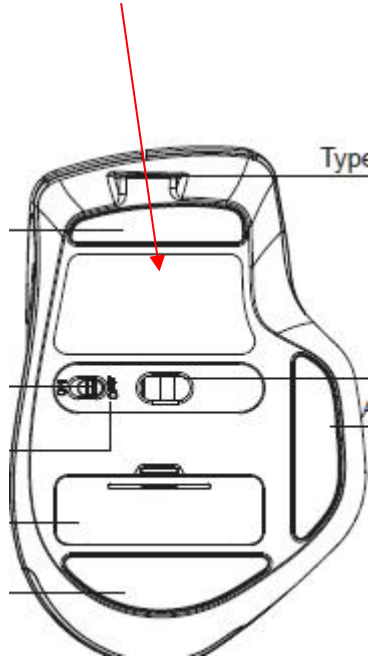

Label Location:

WIRELESS MOUSE
MODEL NO:MKE 602
INPUT POWER:5V 
FCC ID:2BDY9-VM602

FC  
MADE IN CHINA

 **MKE TECH**
ELECTRONICS

铜板纸 / 黑底四色印过哑胶
尺寸: 47*23.4mm