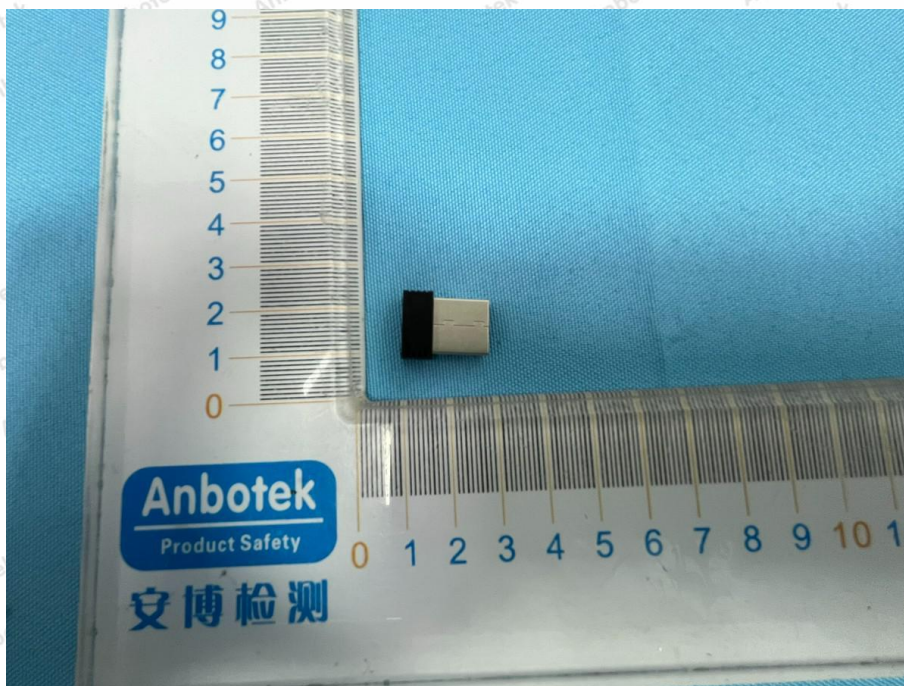

Appendix II -- External Photograph

Shenzhen Anbotek Compliance Laboratory Limited

Address: 1/F., Building D, Sogood Science and Technology Park, Sanwei Community, Hangcheng Street, Bao'an District, Shenzhen, Guangdong, China.
Tel: (86) 0755-26066440 Fax: (86) 0755-26014772 Email: service@anbotek.com