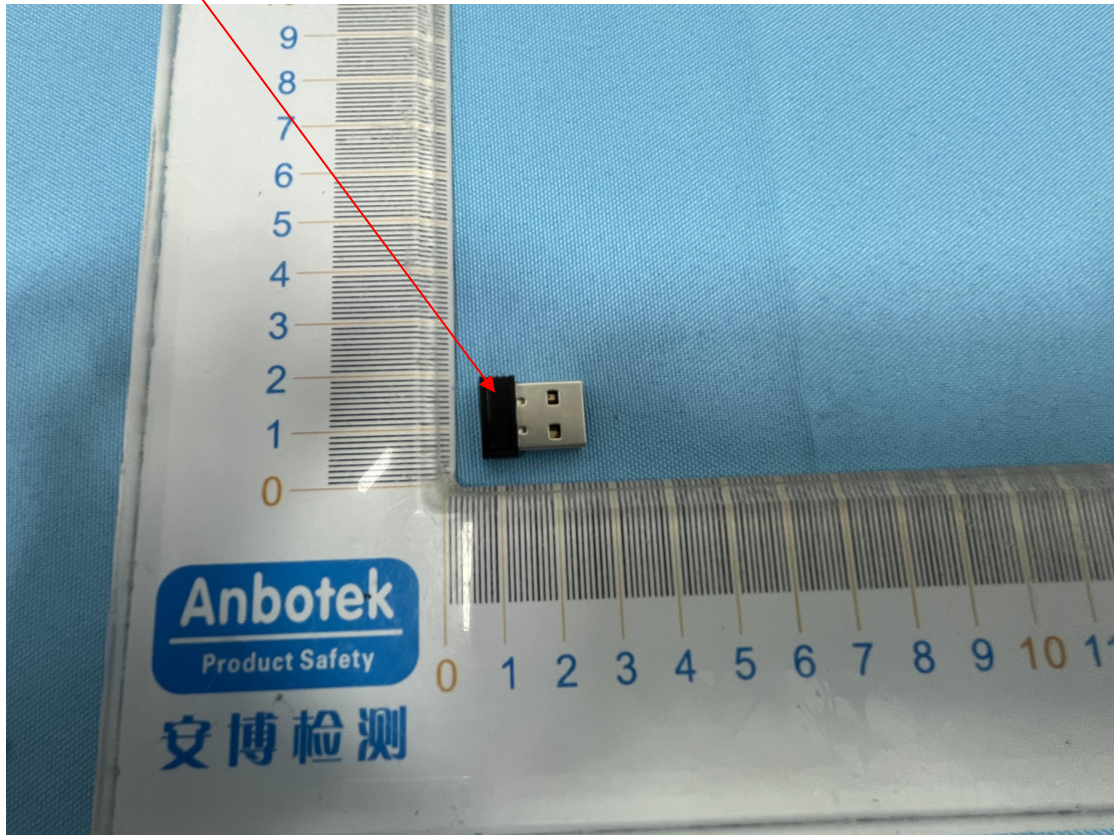

Label Location:

Label

FCC ID: 2BDY9-RG-VM