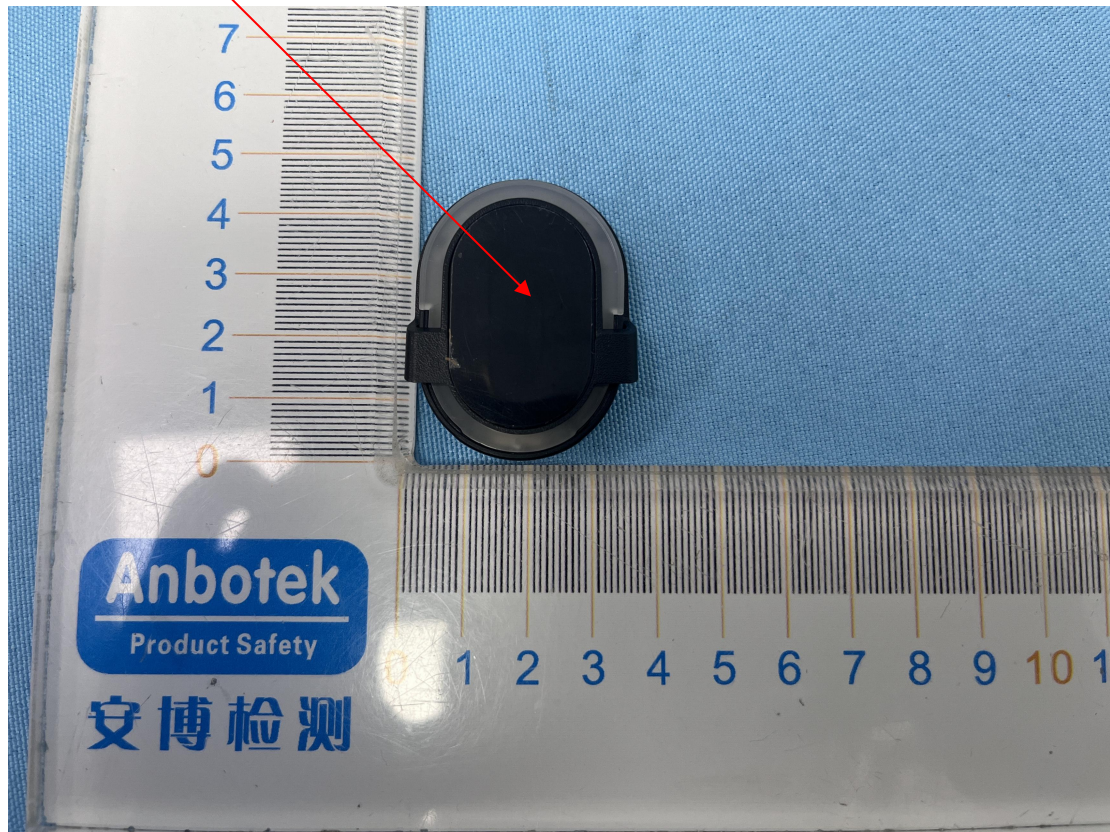

Label Location:

Label

FCC ID: 2BDY9-RG-GM824