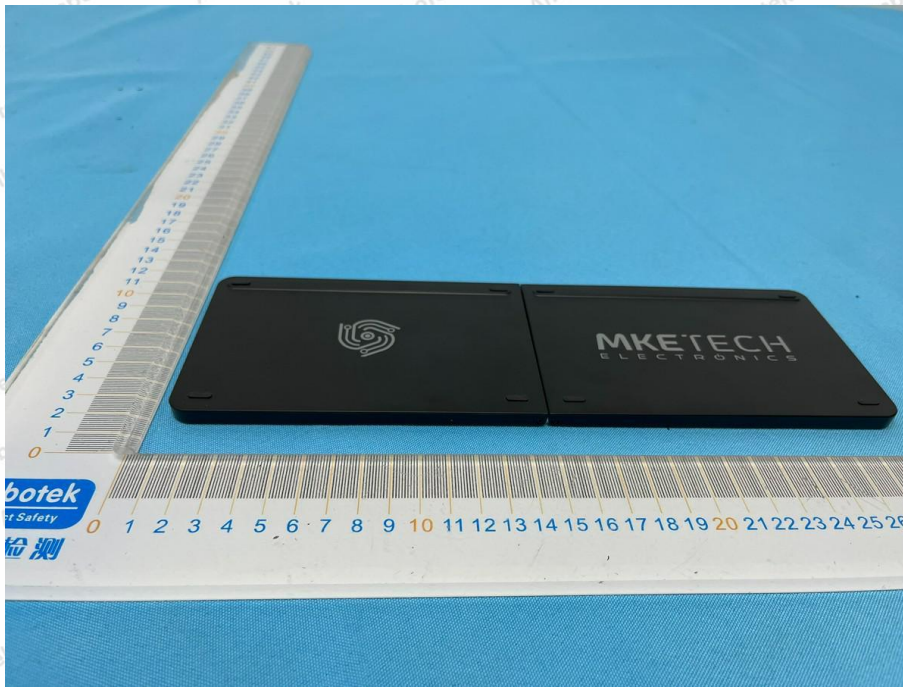

Appendix II -- External Photograph

Shenzhen Anbotek Compliance Laboratory Limited

Address: 1/F., Building D, Sogood Science and Technology Park, Sanwei Community, Hangcheng Street, Bao'an District, Shenzhen, Guangdong, China.
Tel: (86) 0755-26066440 Fax: (86) 0755-26014772 Email: service@anbotek.com