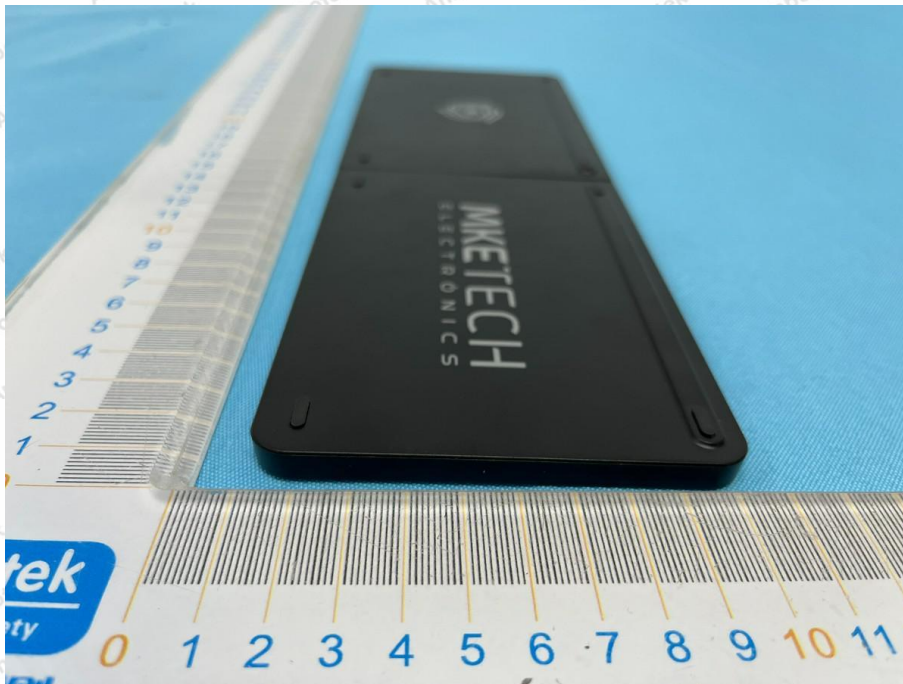

Shenzhen Anbotek Compliance Laboratory Limited

Address: 1/F., Building D, Sogood Science and Technology Park, Sanwei Community, Hangcheng Street, Bao'an District, Shenzhen, Guangdong, China.
Tel: (86) 0755-26066440 Fax: (86) 0755-26014772 Email: service@anbotek.com

Hotline
400-003-0500
www.anbotek.com.cn