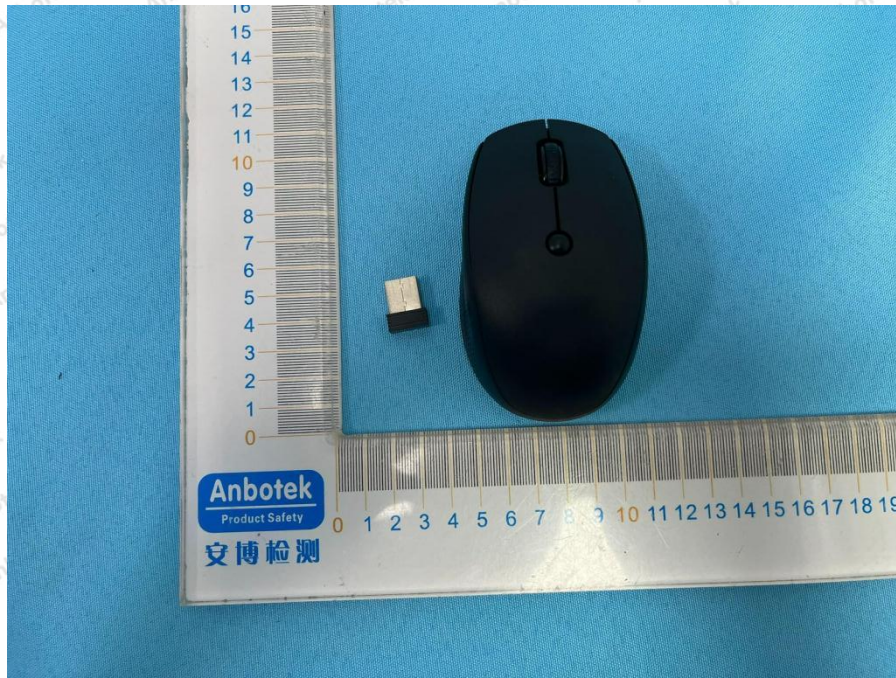

Appendix II -- External Photograph

Shenzhen Anbotek Compliance Laboratory Limited

Address: 1/F., Building D, Sogood Science and Technology Park, Sanwei Community, Hangcheng Street, Bao'an District, Shenzhen, Guangdong, China.
Tel: (86) 0755-26066440 Fax: (86) 0755-26014772 Email: service@anbotek.com