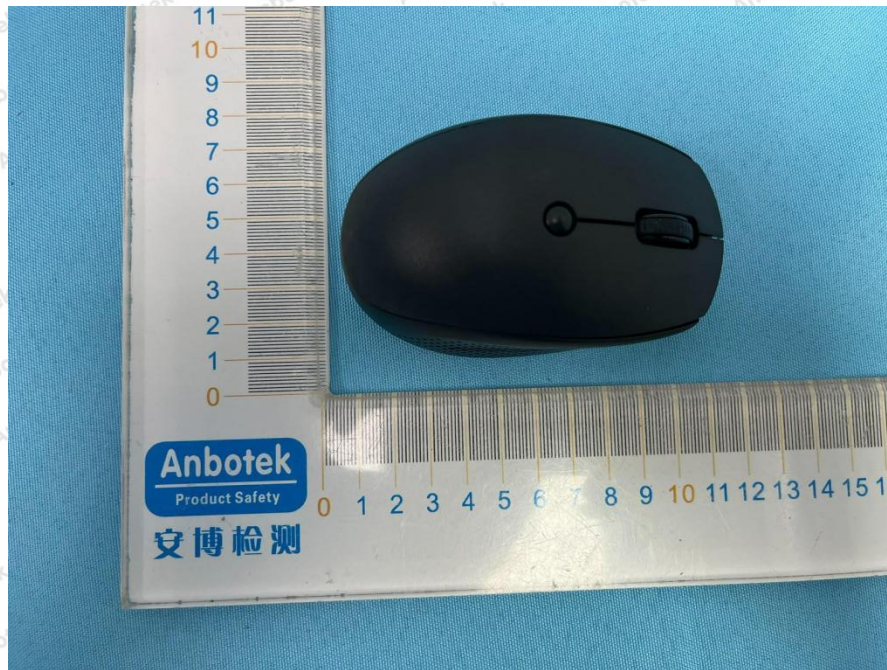

Appendix II -- External Photograph

Shenzhen Anbotek Compliance Laboratory Limited

Address: 1/F., Building D, Sogood Science and Technology Park, Sanwei Community, Hangcheng Street, Bao'an District, Shenzhen, Guangdong, China.
Tel: (86) 0755-26066440 Fax: (86) 0755-26014772 Email: service@anbotek.com