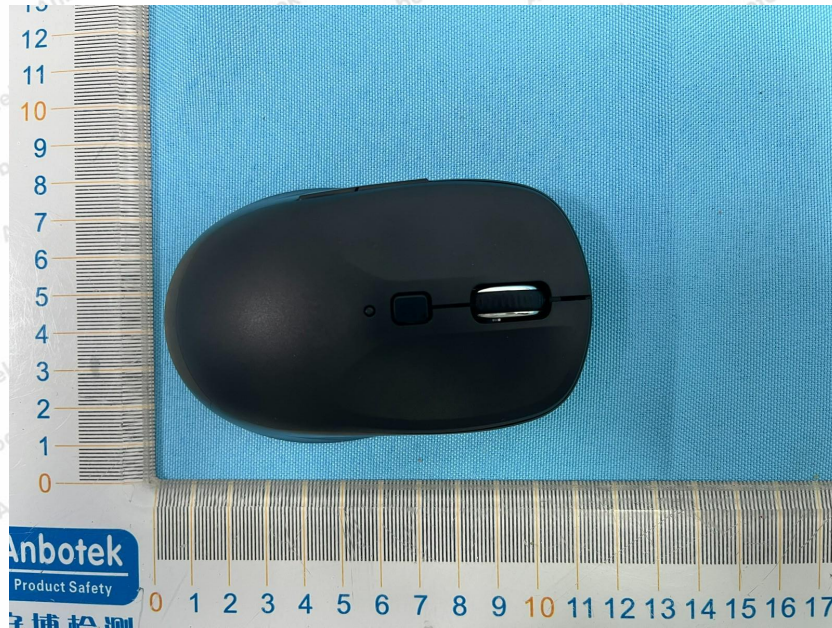

Appendix II -- External Photograph

Shenzhen Anbotek Compliance Laboratory Limited

Address: 1/F., Building D, Sogood Science and Technology Park, Sanwei Community, Hangcheng Street, Bao'an District, Shenzhen, Guangdong, China.
Tel: (86) 0755-26066440 Fax: (86) 0755-26014772 Email: service@anbotek.com