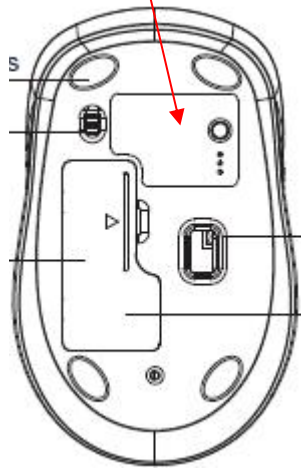

Label Location:

尺寸：29*21.2mm

WIRELESS MOUSE

MODEL NO:MKE 410

INPUT POWER:1.5V $\bar{\bar{=}}$ 15 \pm 3MA

FCC ID:2BDY9-410RG

MADE IN CHINA