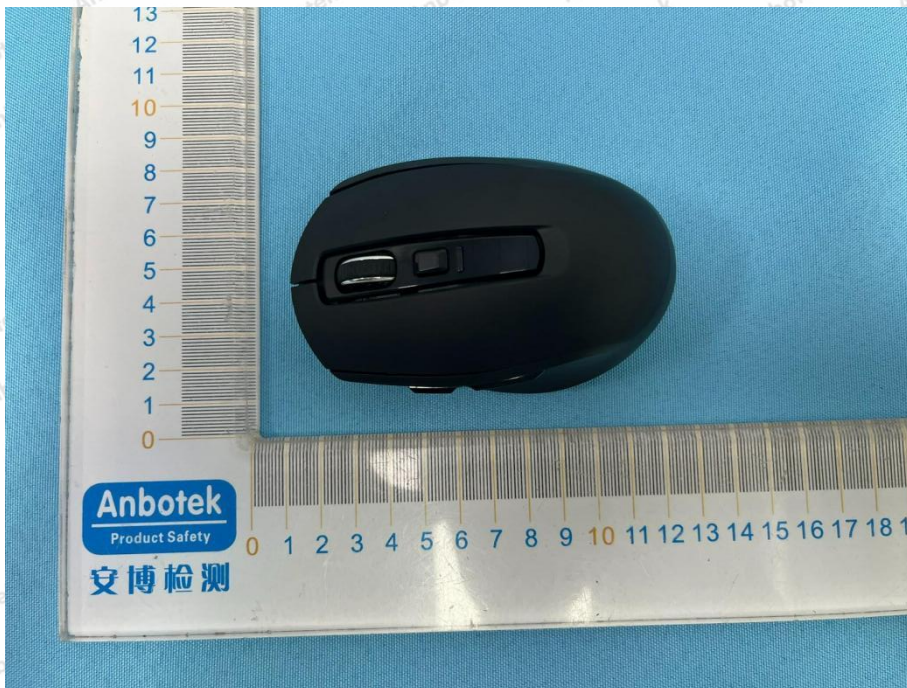

Appendix II -- External Photograph

Shenzhen Anbotek Compliance Laboratory Limited

Address: 1/F., Building D, Sogood Science and Technology Park, Sanwei Community, Hangcheng Street, Bao'an District, Shenzhen, Guangdong, China.
Tel: (86) 0755-26066440 Fax: (86) 0755-26014772 Email: service@anbotek.com