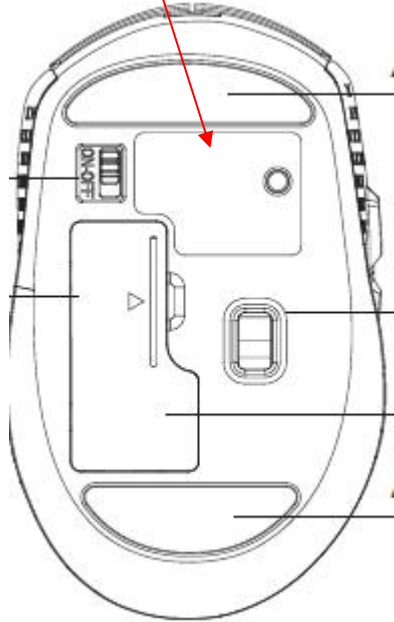

Label Location:

WIRELESS MOUSE  
MODEL NO: MKE 391  
INPUT POWER:  
1.5V  $\approx$  21mA $\pm$ 3mA  
FCC ID: 2BDY9-391RG

FC ♻️ ⚡  
MADE IN CHINA

 **MKE TECH**  
ELECTRONICS

铜板纸 / 黑底四色印过哑胶  
尺寸: 28.7\*21mm