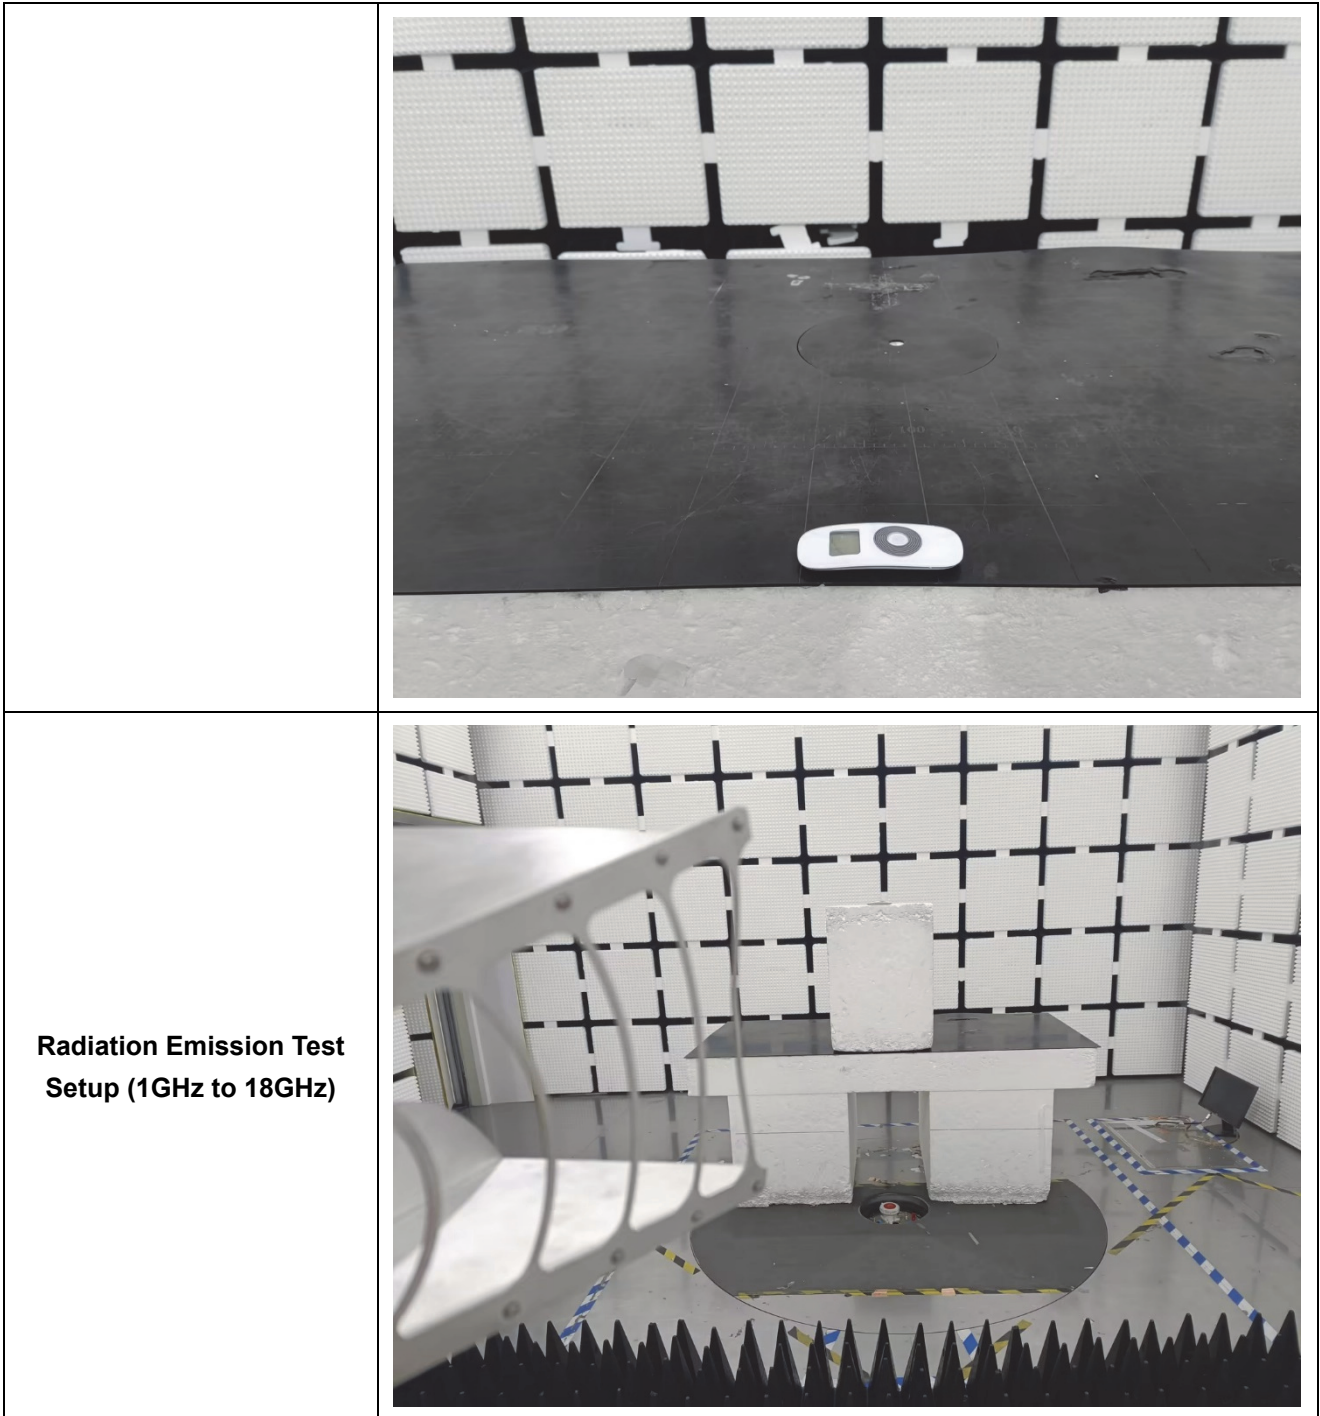

EXHIBIT 4 - TEST SETUP PHOTOGRAPHS

Radiation Emission Test Setup (Below 30MHz)

Radiation Emission Test Setup (30MHz to 1GHz)

Radiation Emission Test Setup (Above 18GHz)

***** END OF REPORT *****