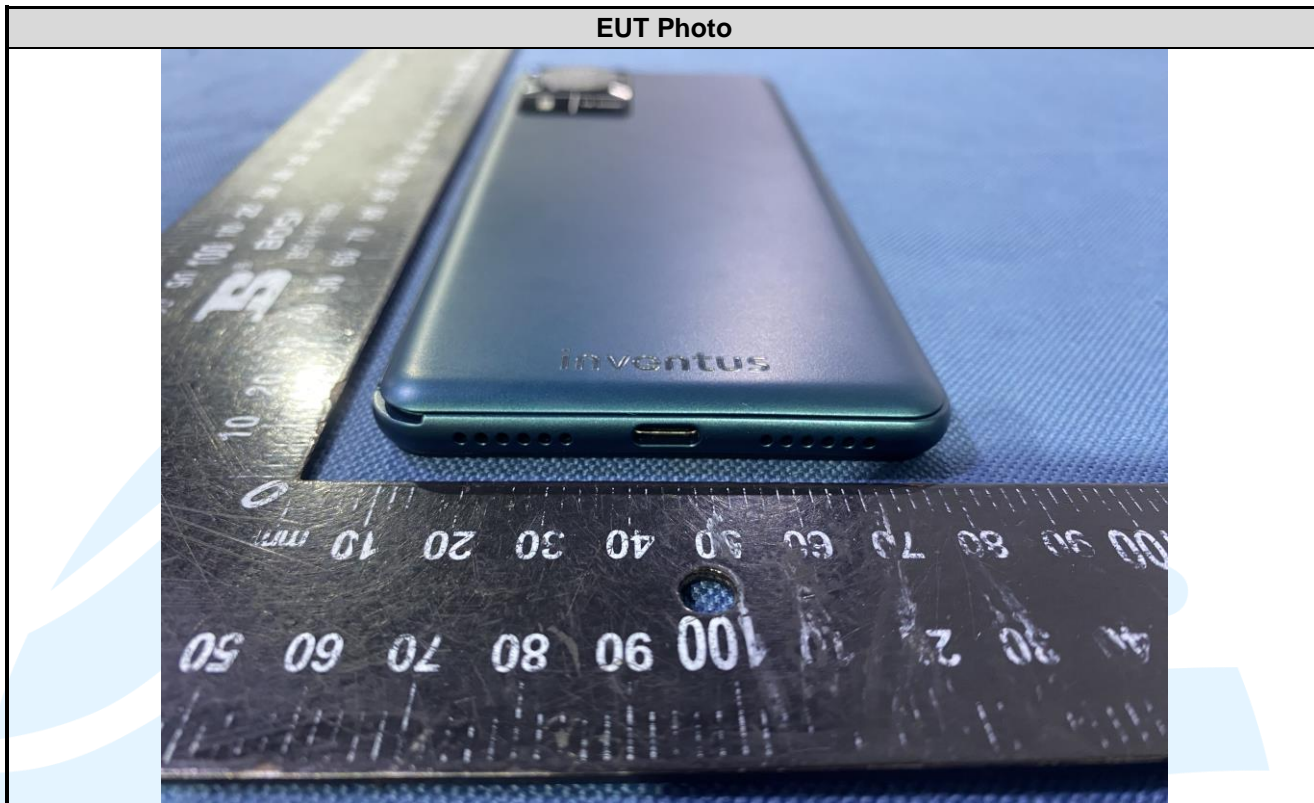

APPENDIX 2 PHOTOS OF EUT CONSTRUCTIONAL DETAILS
EUT EXTERNAL PHOTOS

EUT Photo

EUT Photo

Shenzhen UnionTrust Quality and Technology Co., Ltd.

Address: Unit D/E of 9/F and 16/F, Block A, Building 6, Baoneng science and Technology Park, Longhua district, Shenzhen, China
Tel: +86-755-28230888 Fax: +86-755-28230886 E-mail: info@uttlab.com