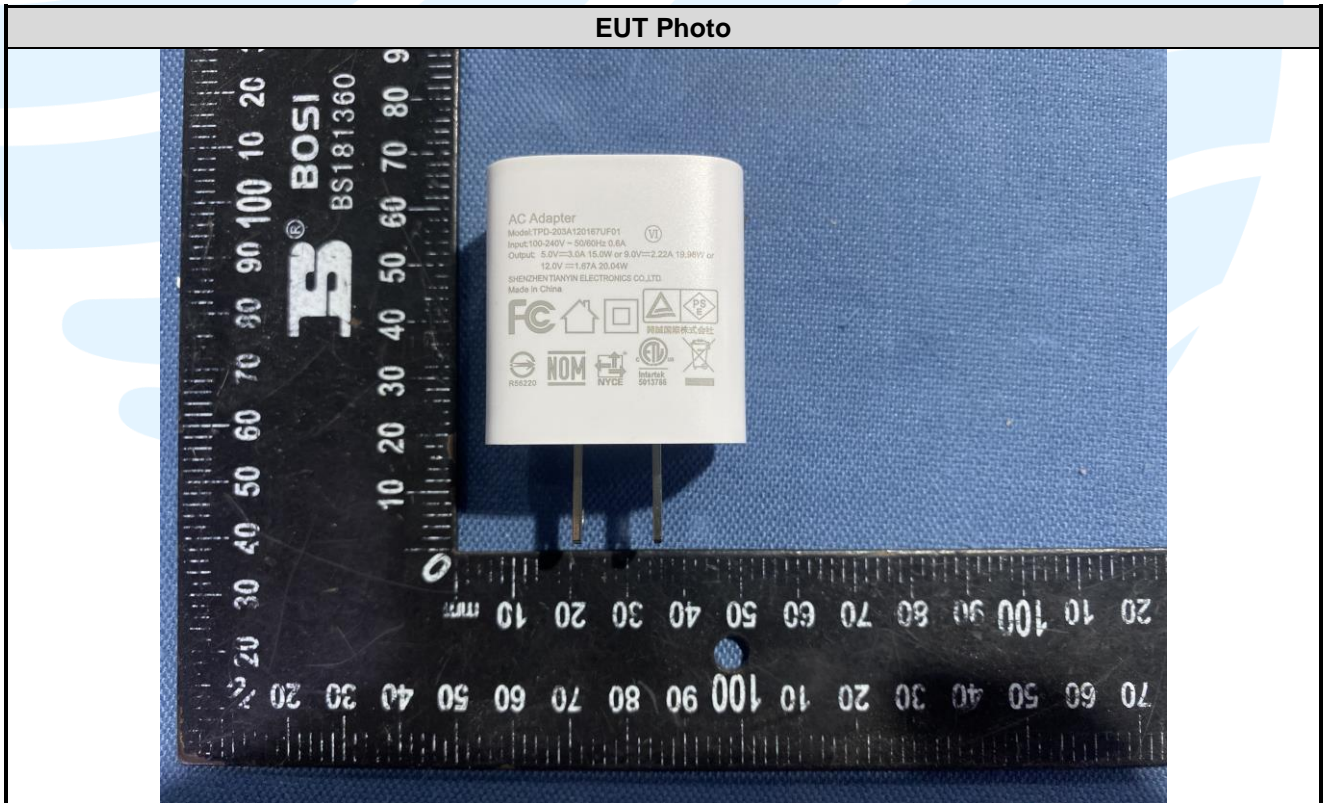

APPENDIX 2 PHOTOS OF EUT CONSTRUCTIONAL DETAILS
EUT EXTERNAL PHOTOS

EUT Photo

EUT Photo

Shenzhen UnionTrust Quality and Technology Co., Ltd.

Address: Unit D/E of 9/F and 16/F, Block A, Building 6, Baoneng science and Technology Park, Longhua district, Shenzhen, China
Tel: +86-755-28230888 Fax: +86-755-28230886 E-mail: info@uttlab.com